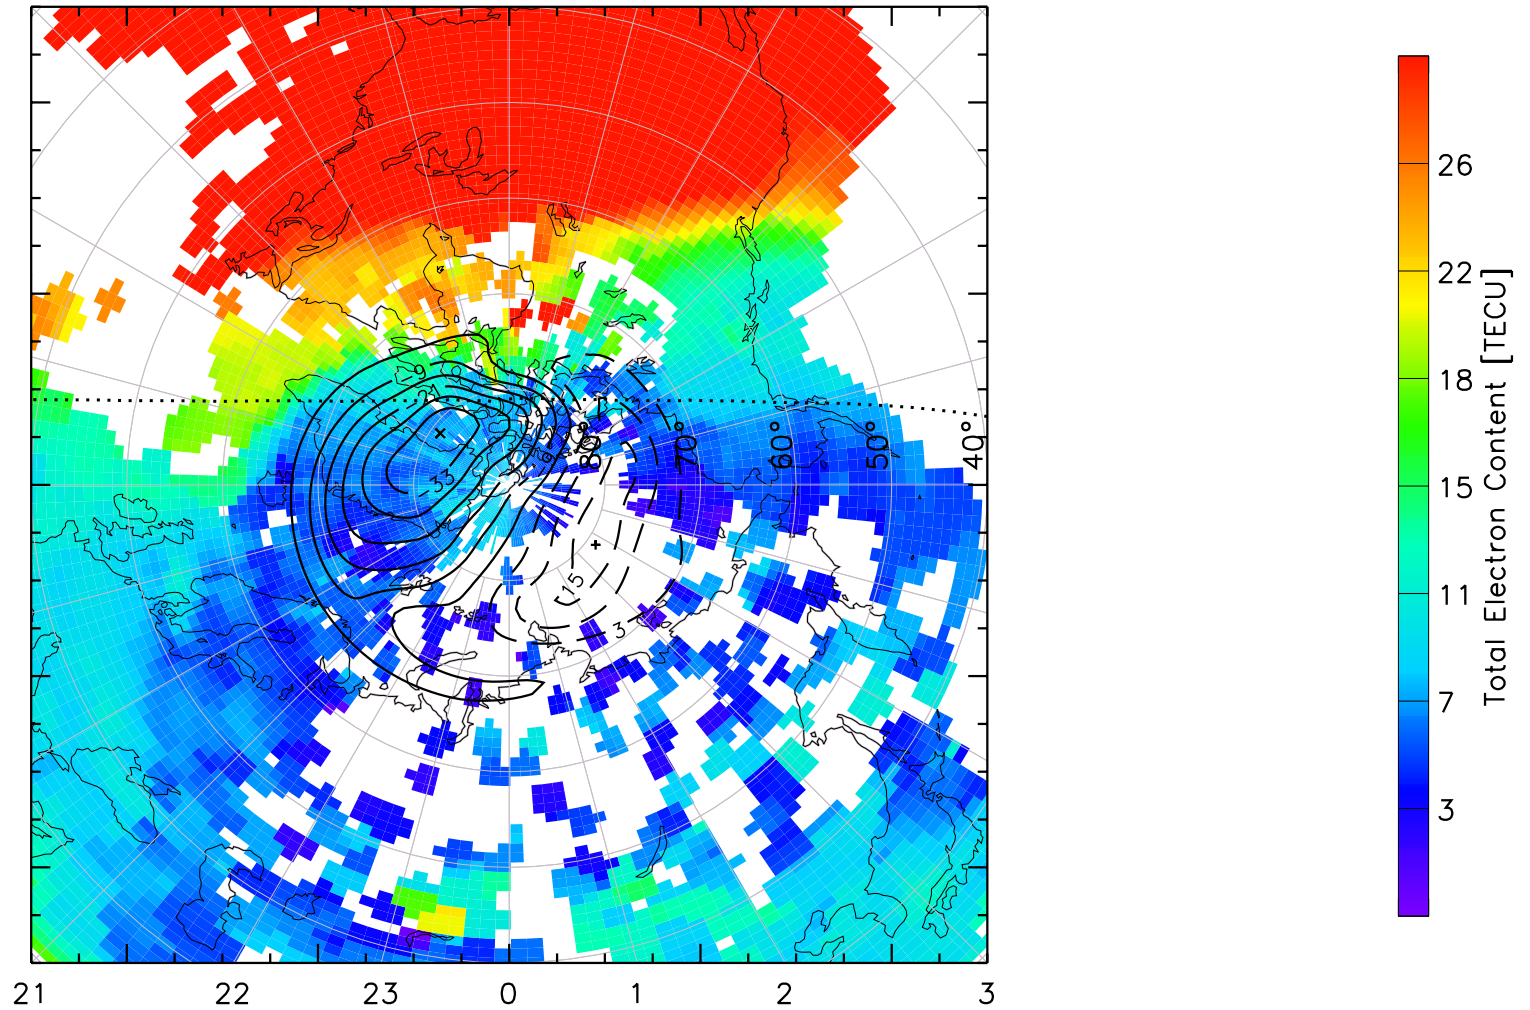

TOTAL ELECTRON CONTENT 13/Nov/2012 18:00:00.0
Median Filtered, Threshold = 0.10 to
13/Nov/2012 18:05:00.0