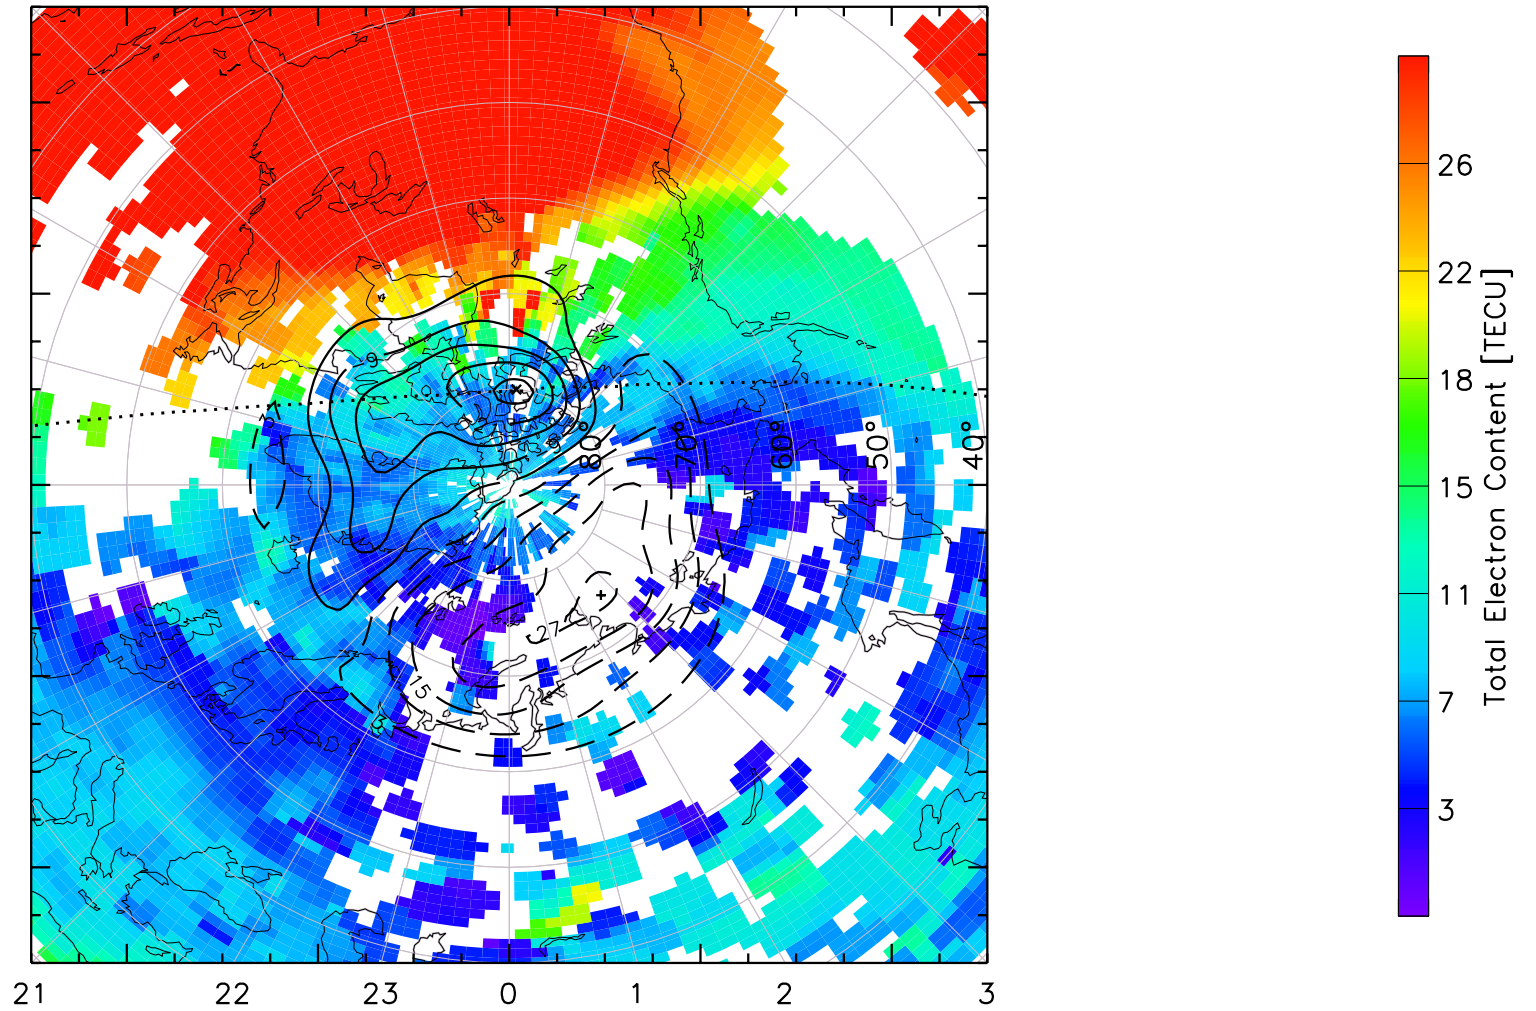

TOTAL ELECTRON CONTENT 13/Nov/2012 19:10:00.0
Median Filtered, Threshold = 0.10 to
13/Nov/2012 19:15:00.0