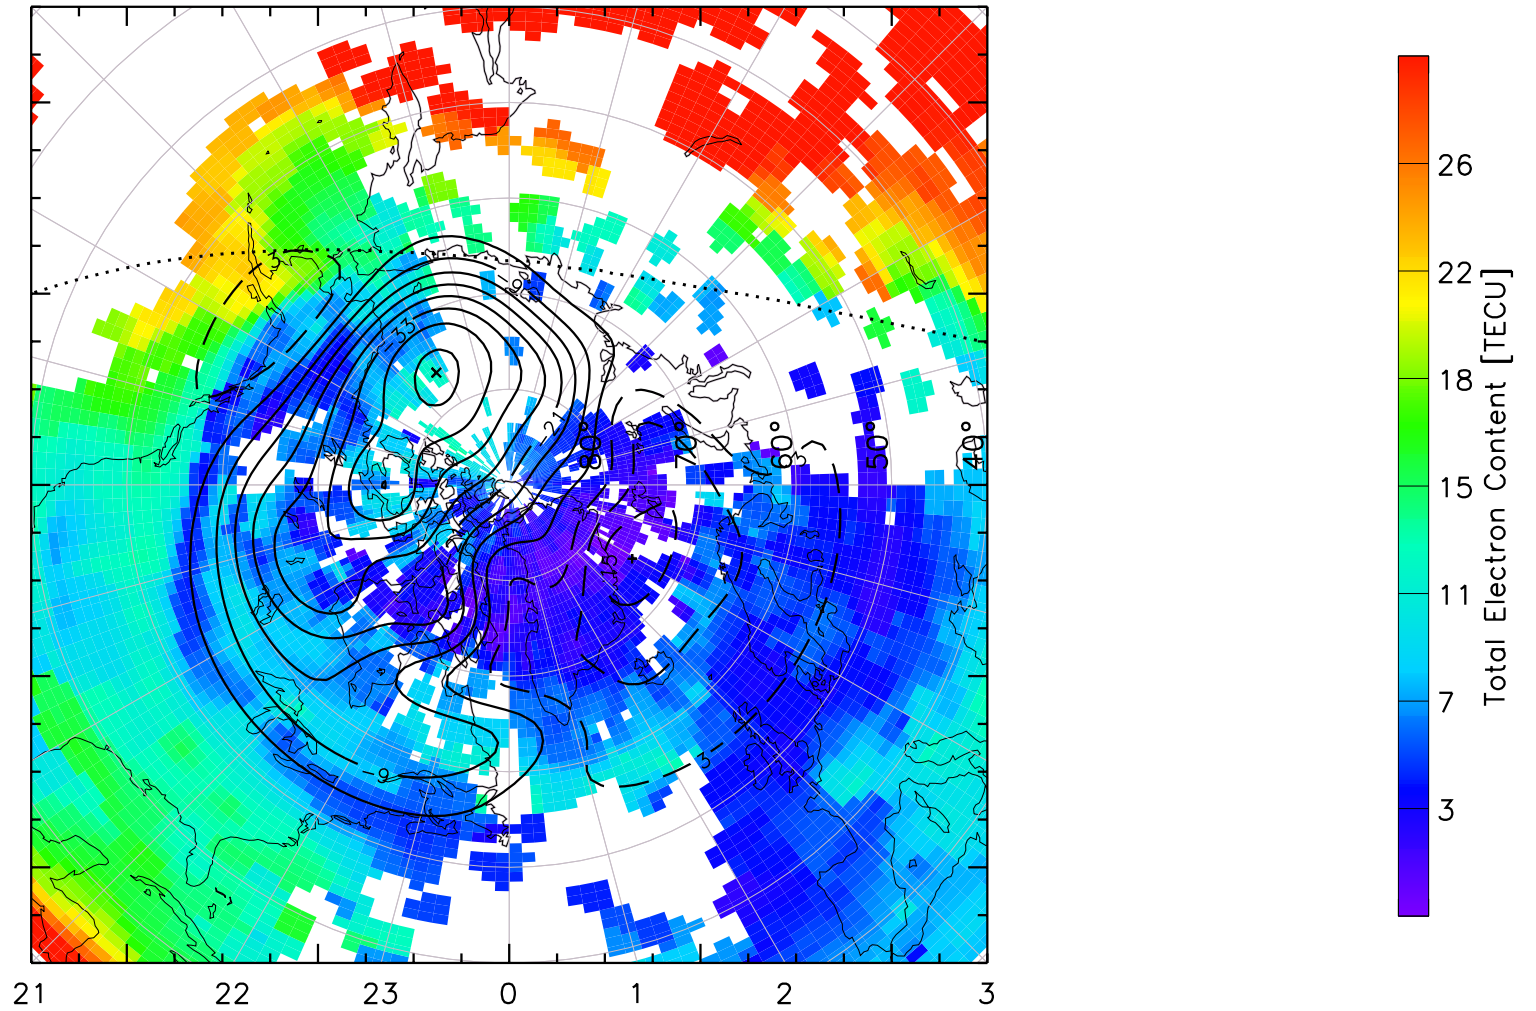

TOTAL ELECTRON CONTENT 14/Nov/2012 02:30:00.0
Median Filtered, Threshold = 0.10 to
14/Nov/2012 02:35:00.0