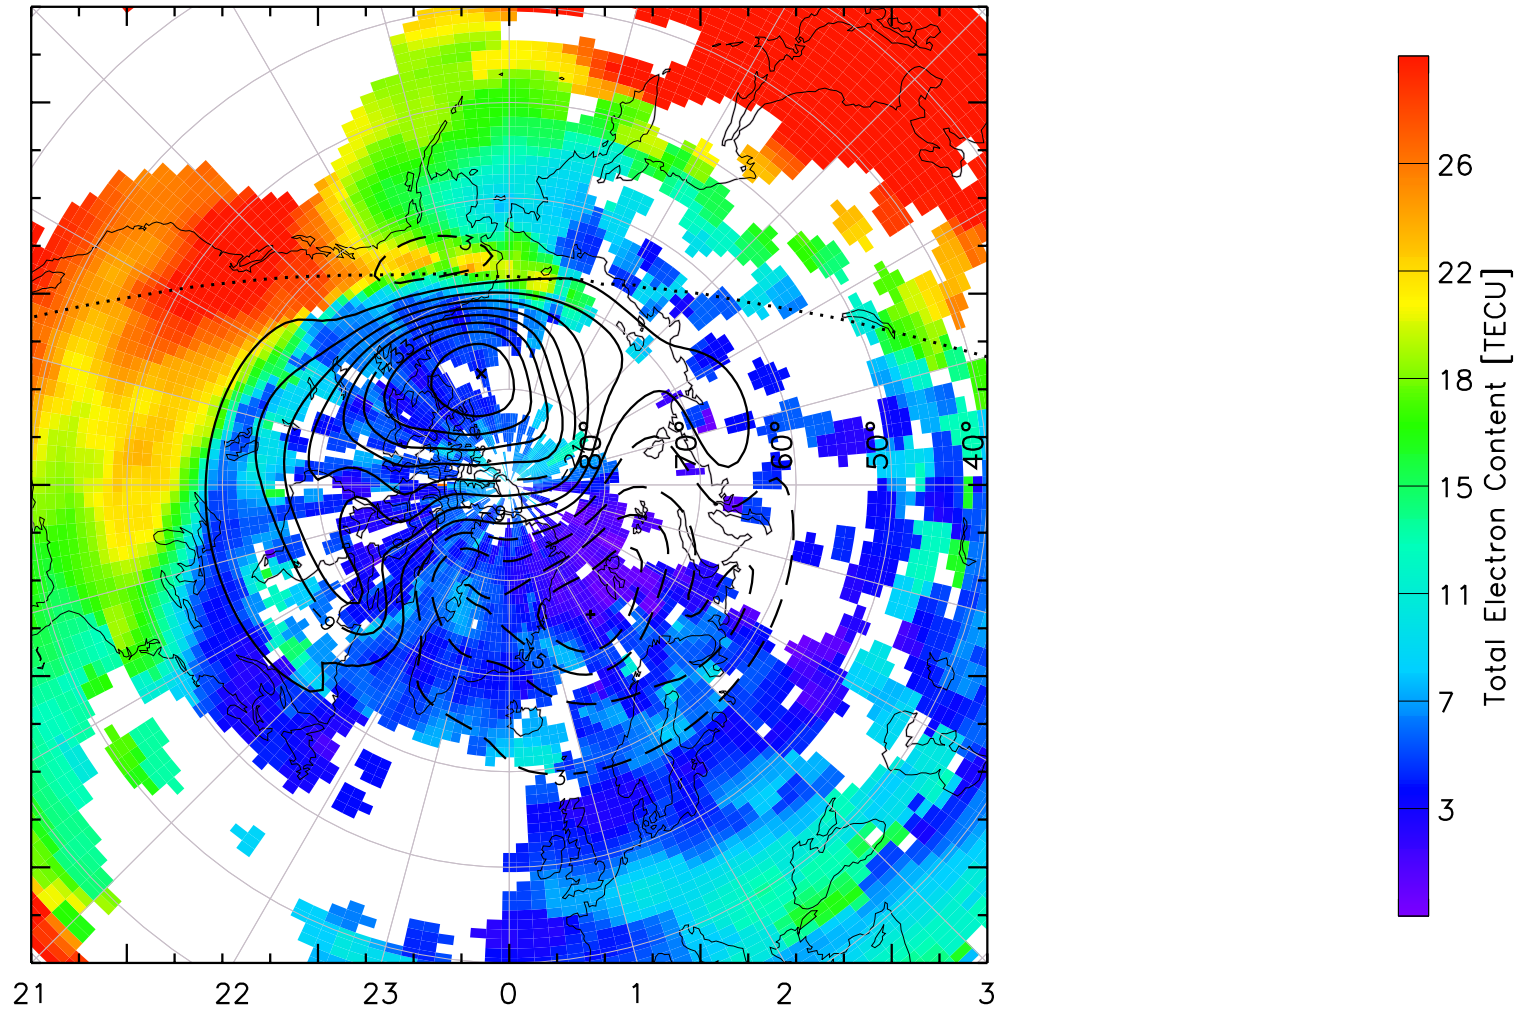

TOTAL ELECTRON CONTENT 14/Nov/2012 00:20:00.0
Median Filtered, Threshold = 0.10 to
14/Nov/2012 00:25:00.0