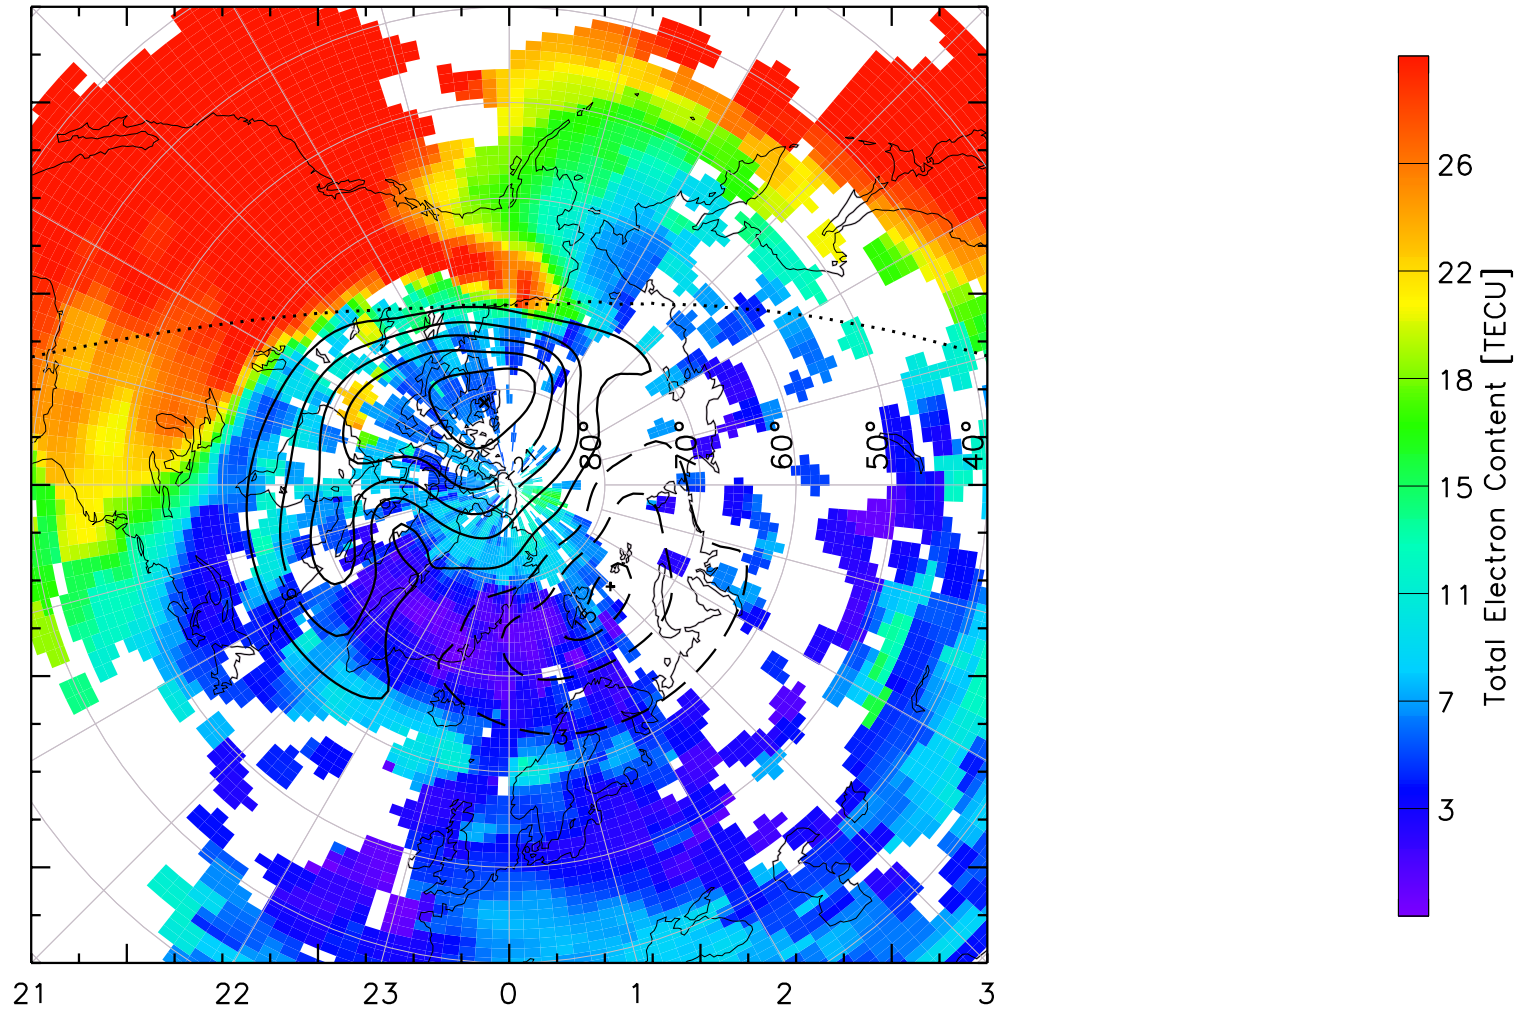

TOTAL ELECTRON CONTENT 13/Nov/2012 23:05:00.0
Median Filtered, Threshold = 0.10 to
13/Nov/2012 23:10:00.0