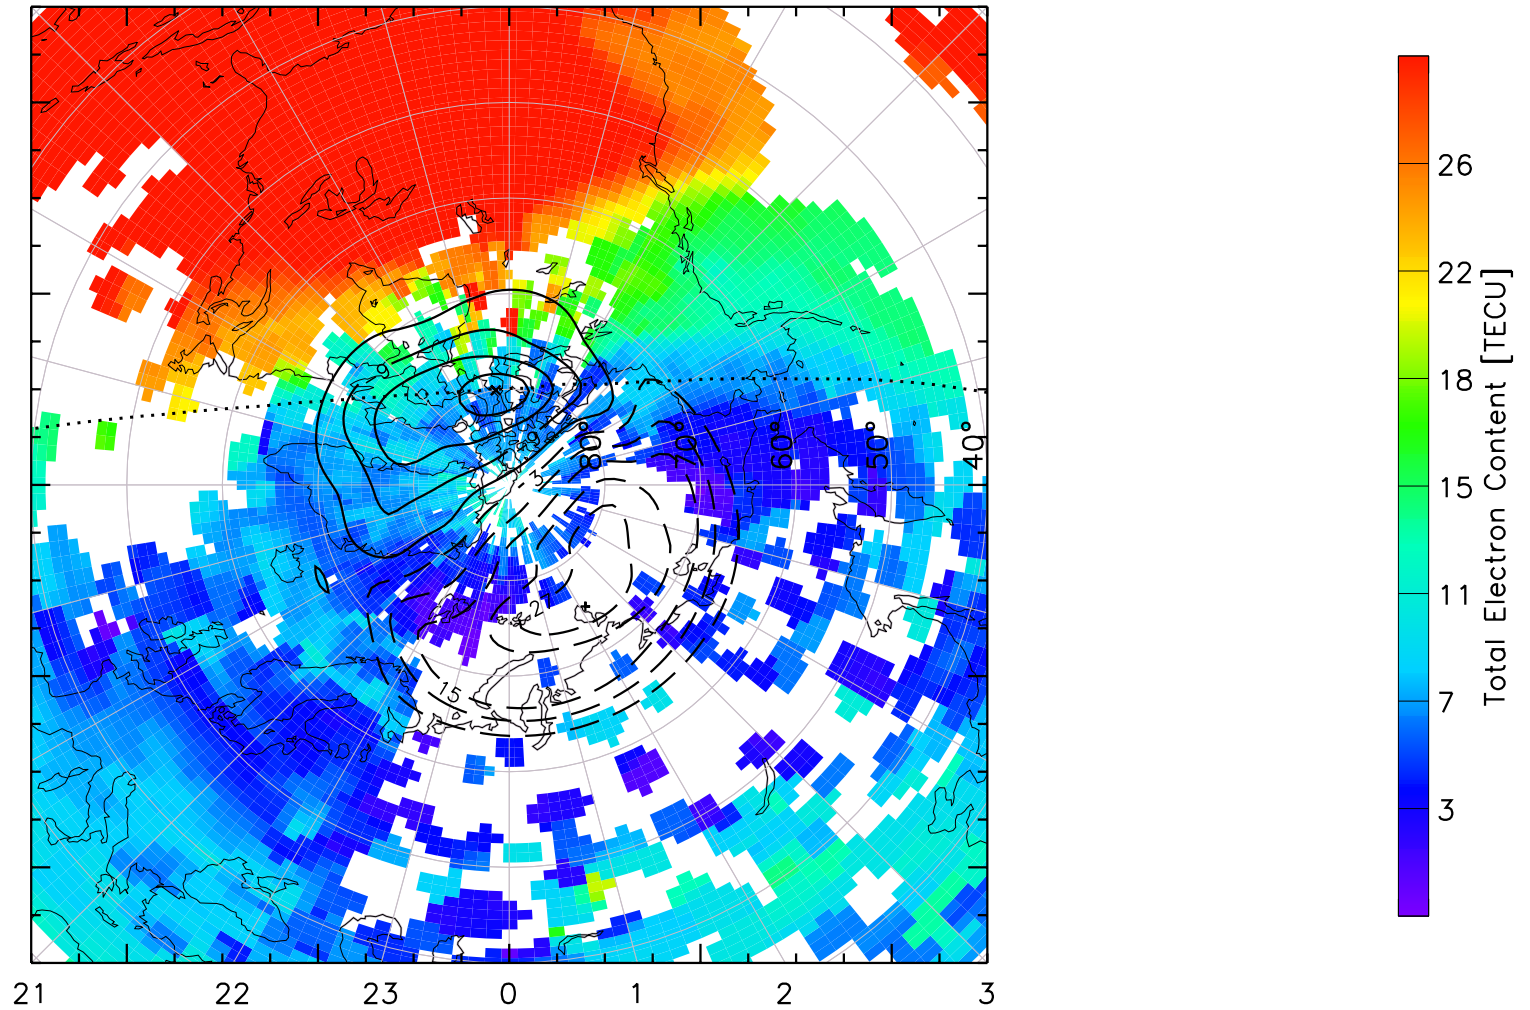

TOTAL ELECTRON CONTENT 13/Nov/2012 19:20:00.0
Median Filtered, Threshold = 0.10 to
13/Nov/2012 19:25:00.0