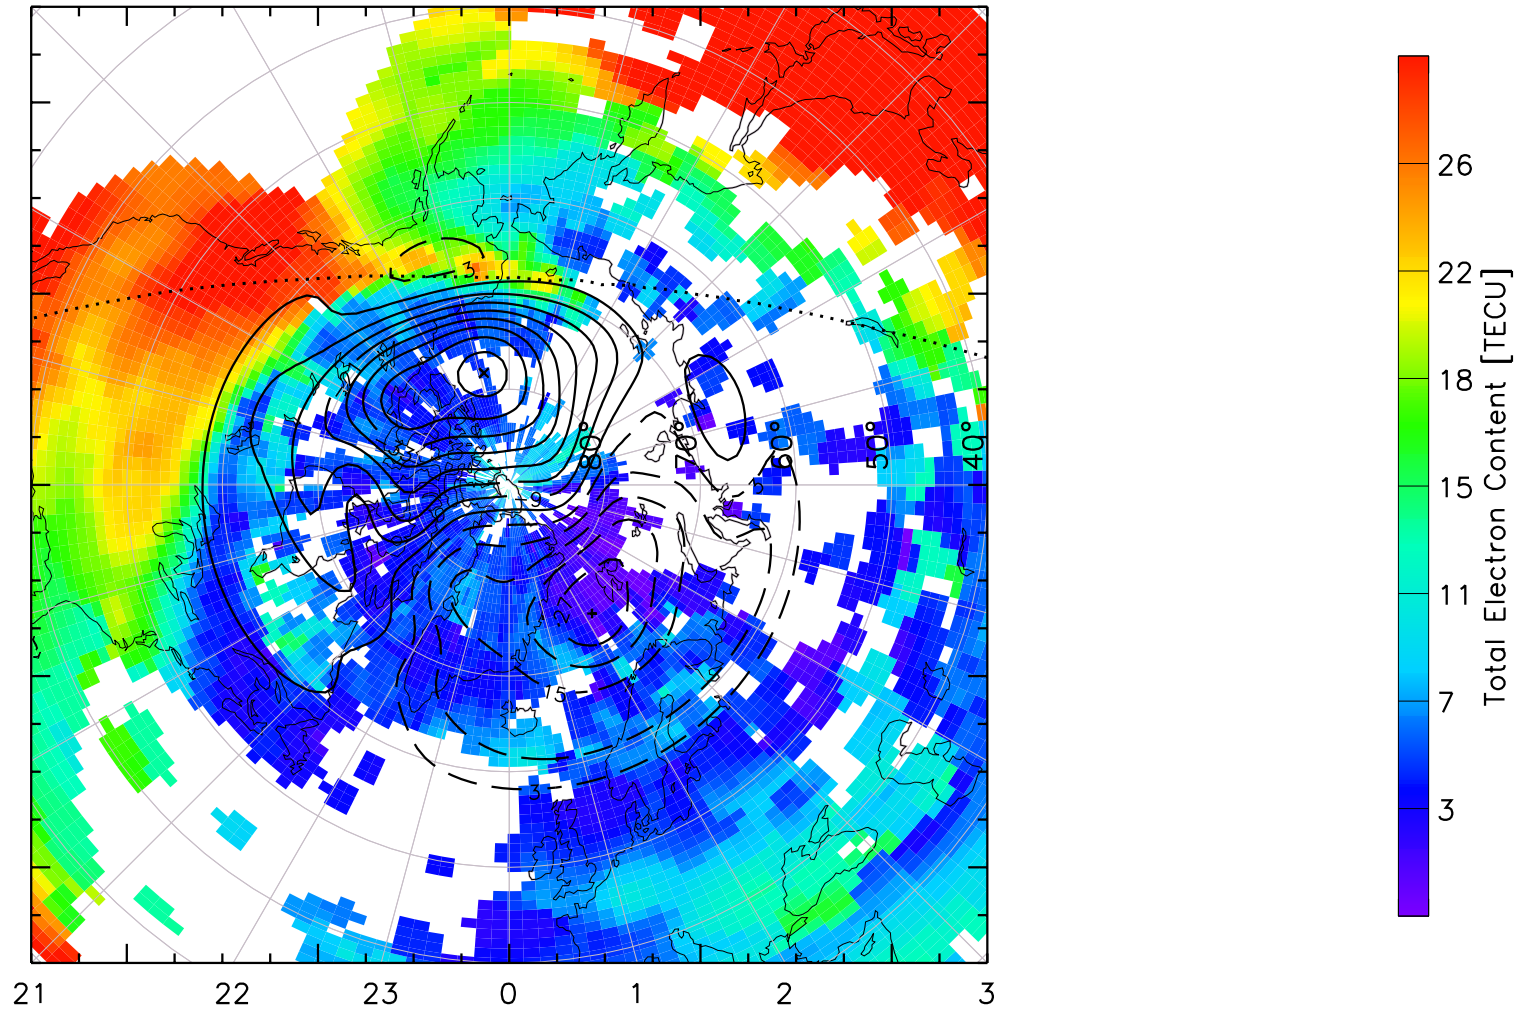

TOTAL ELECTRON CONTENT 14/Nov/2012 00:15:00.0
Median Filtered, Threshold = 0.10 to
14/Nov/2012 00:20:00.0