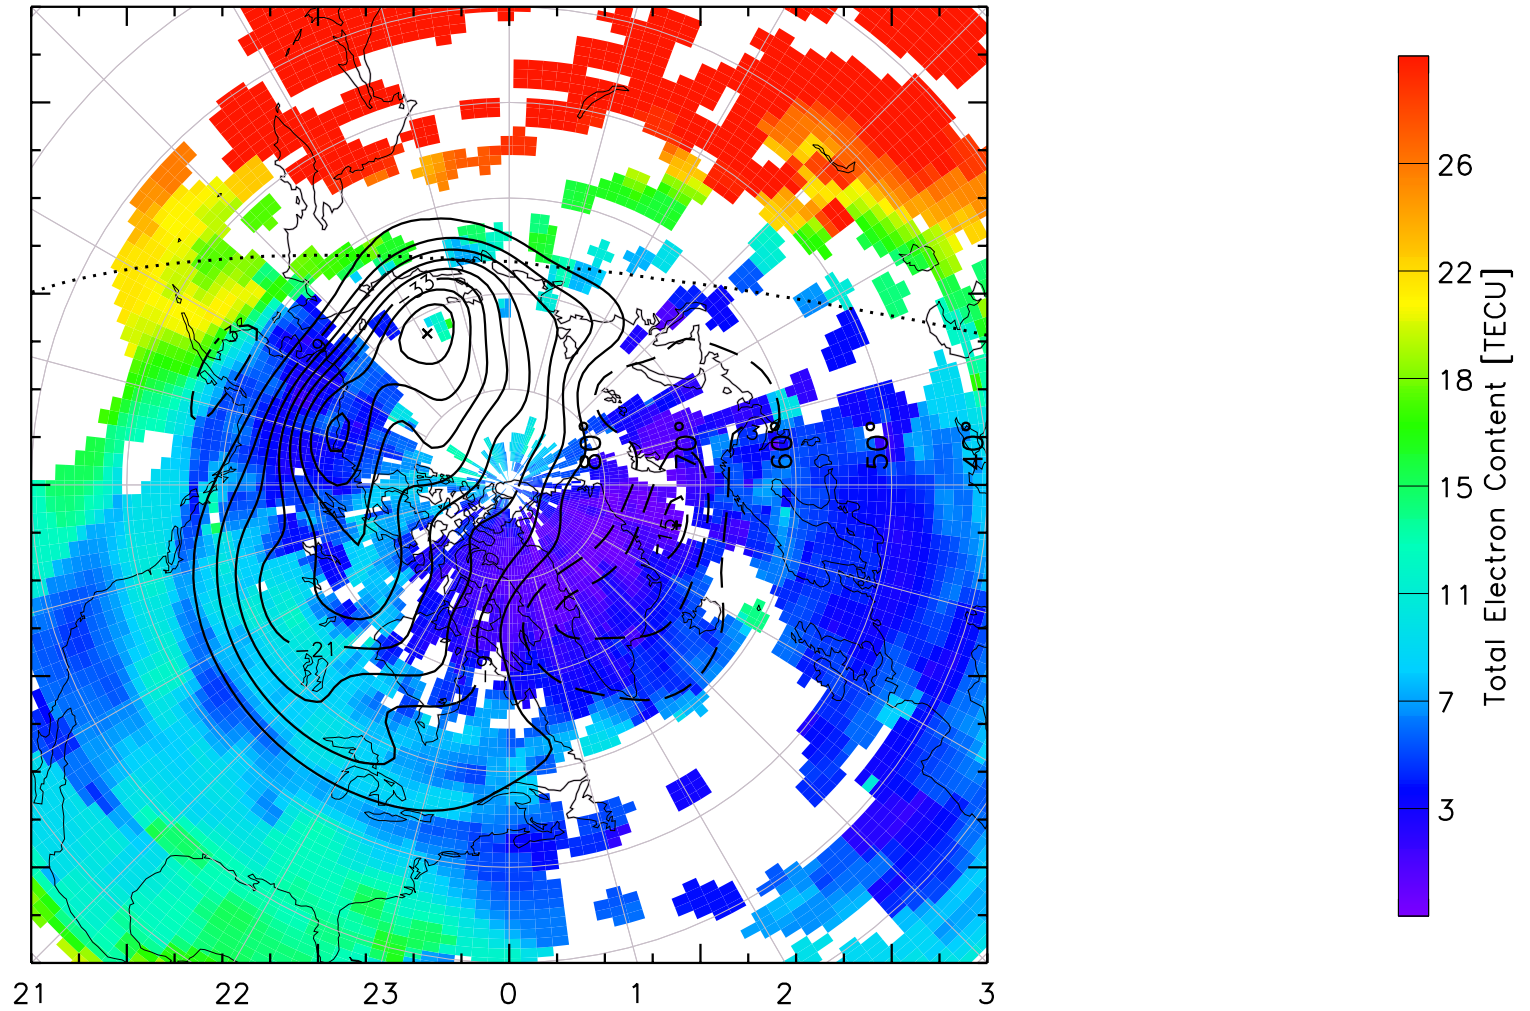

TOTAL ELECTRON CONTENT 14/Nov/2012 03:35:00.0
Median Filtered, Threshold = 0.10 to
14/Nov/2012 03:40:00.0