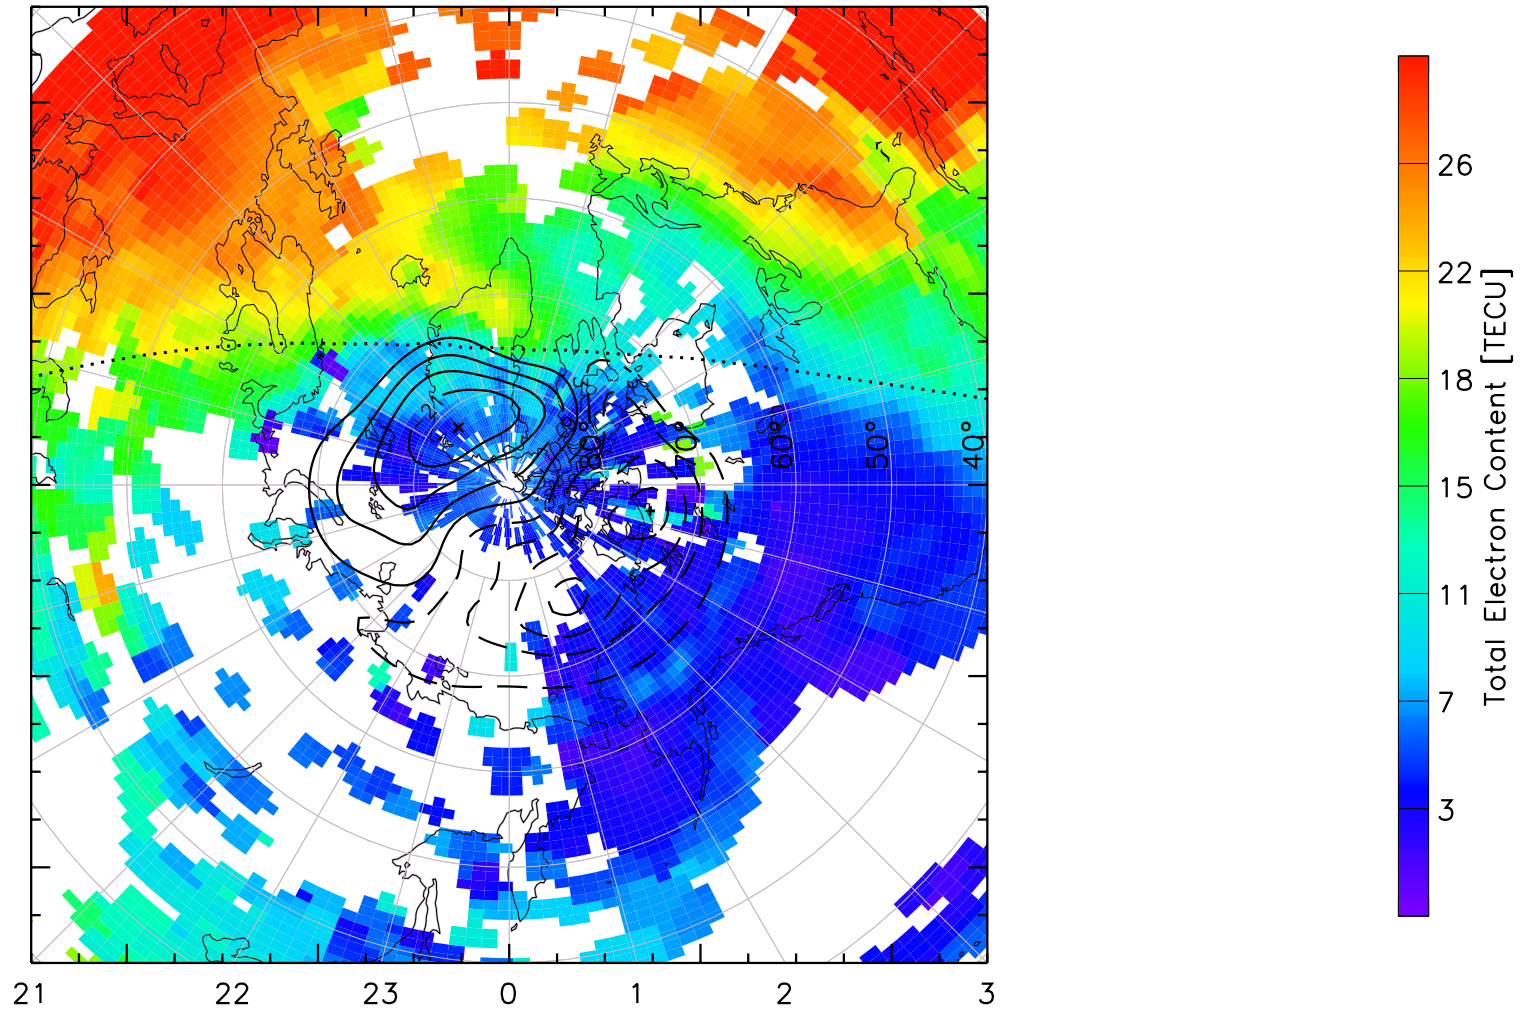

TOTAL ELECTRON CONTENT 13/Nov/2012 13:15:00.0
Median Filtered, Threshold = 0.10 to
13/Nov/2012 13:20:00.0