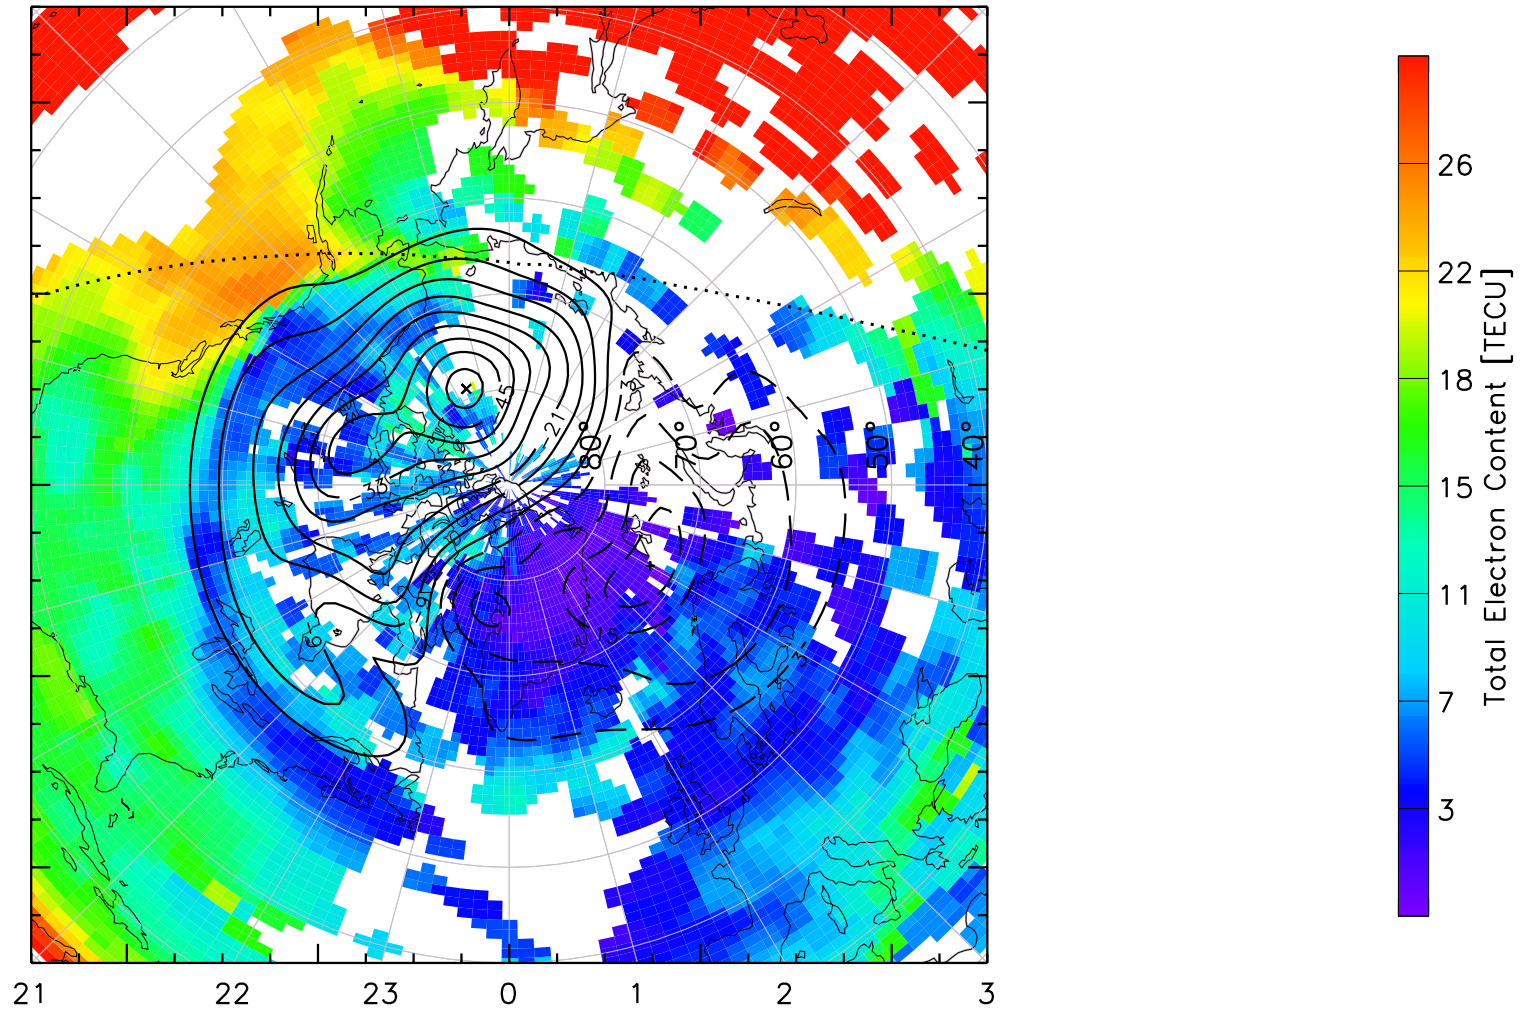

TOTAL ELECTRON CONTENT 14/Nov/2012 01:35:00.0
Median Filtered, Threshold = 0.10 to
14/Nov/2012 01:40:00.0