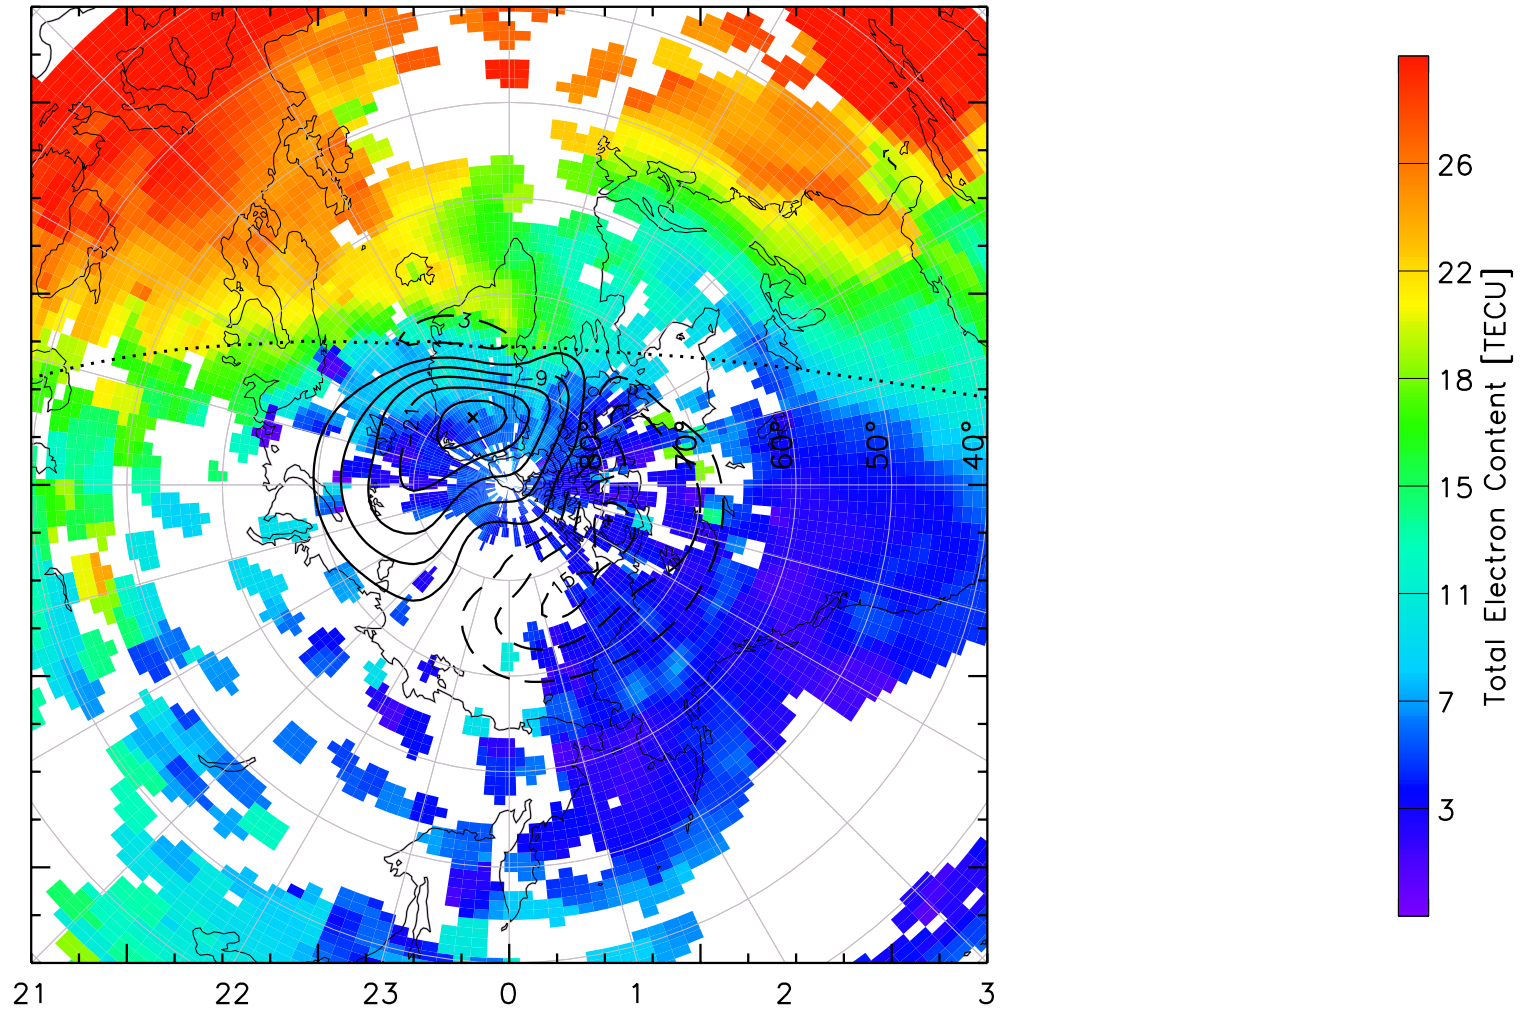

TOTAL ELECTRON CONTENT 13/Nov/2012 13:10:00.0
Median Filtered, Threshold = 0.10 to
13/Nov/2012 13:15:00.0