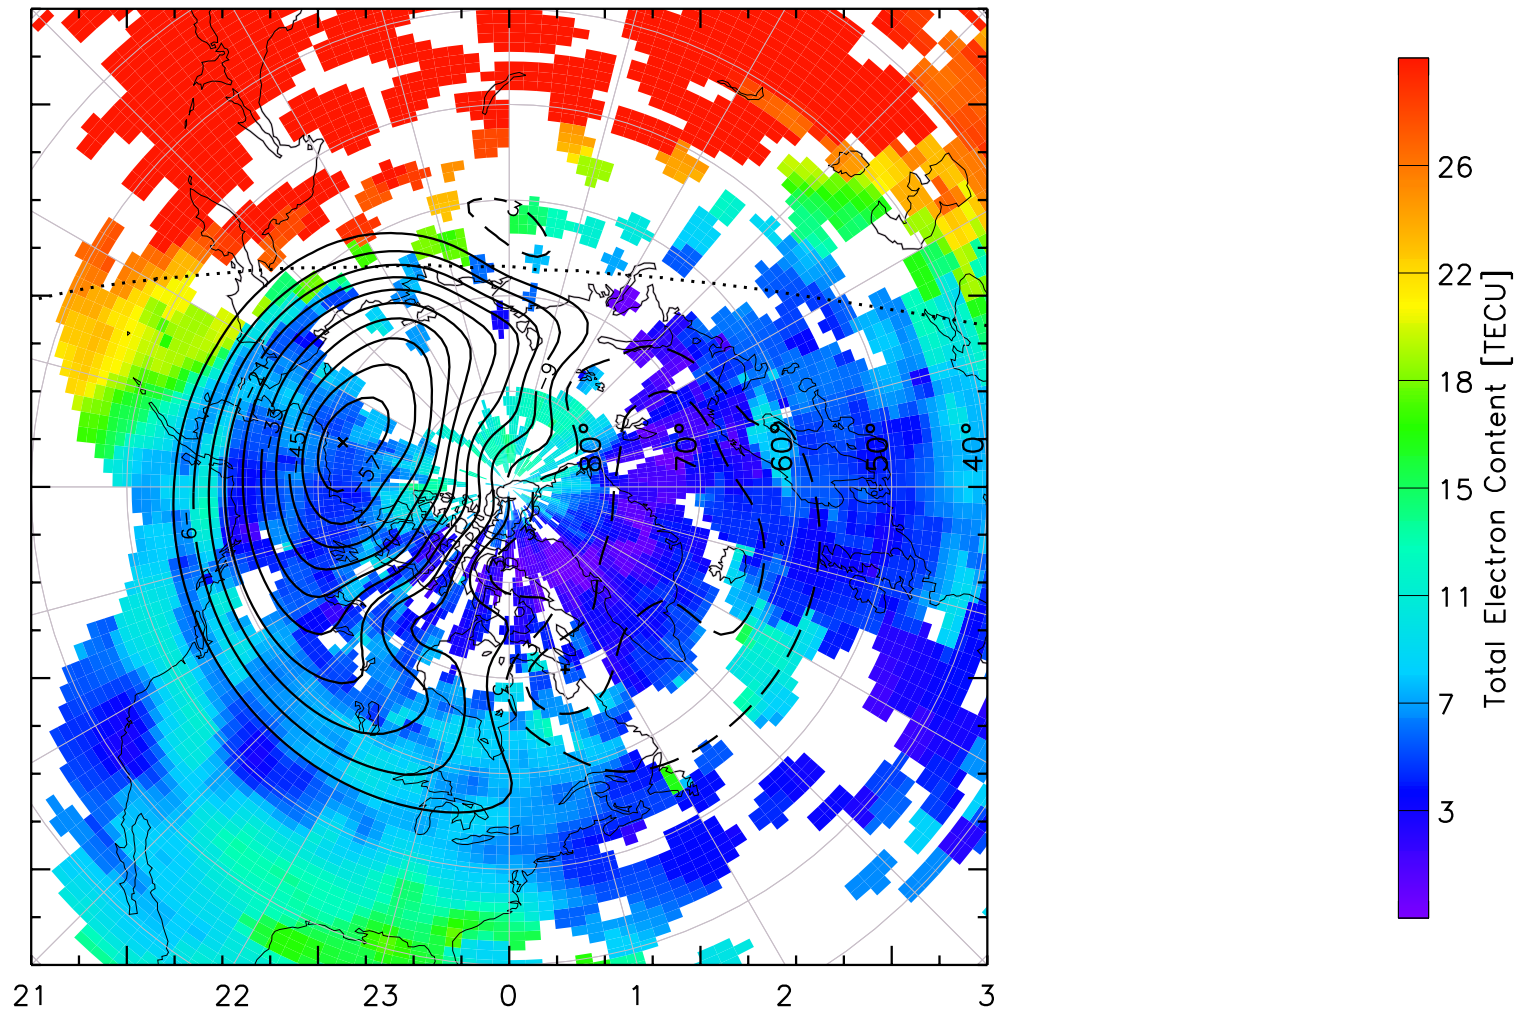

TOTAL ELECTRON CONTENT 14/Nov/2012 04:30:00.0
Median Filtered, Threshold = 0.10 to
14/Nov/2012 04:35:00.0