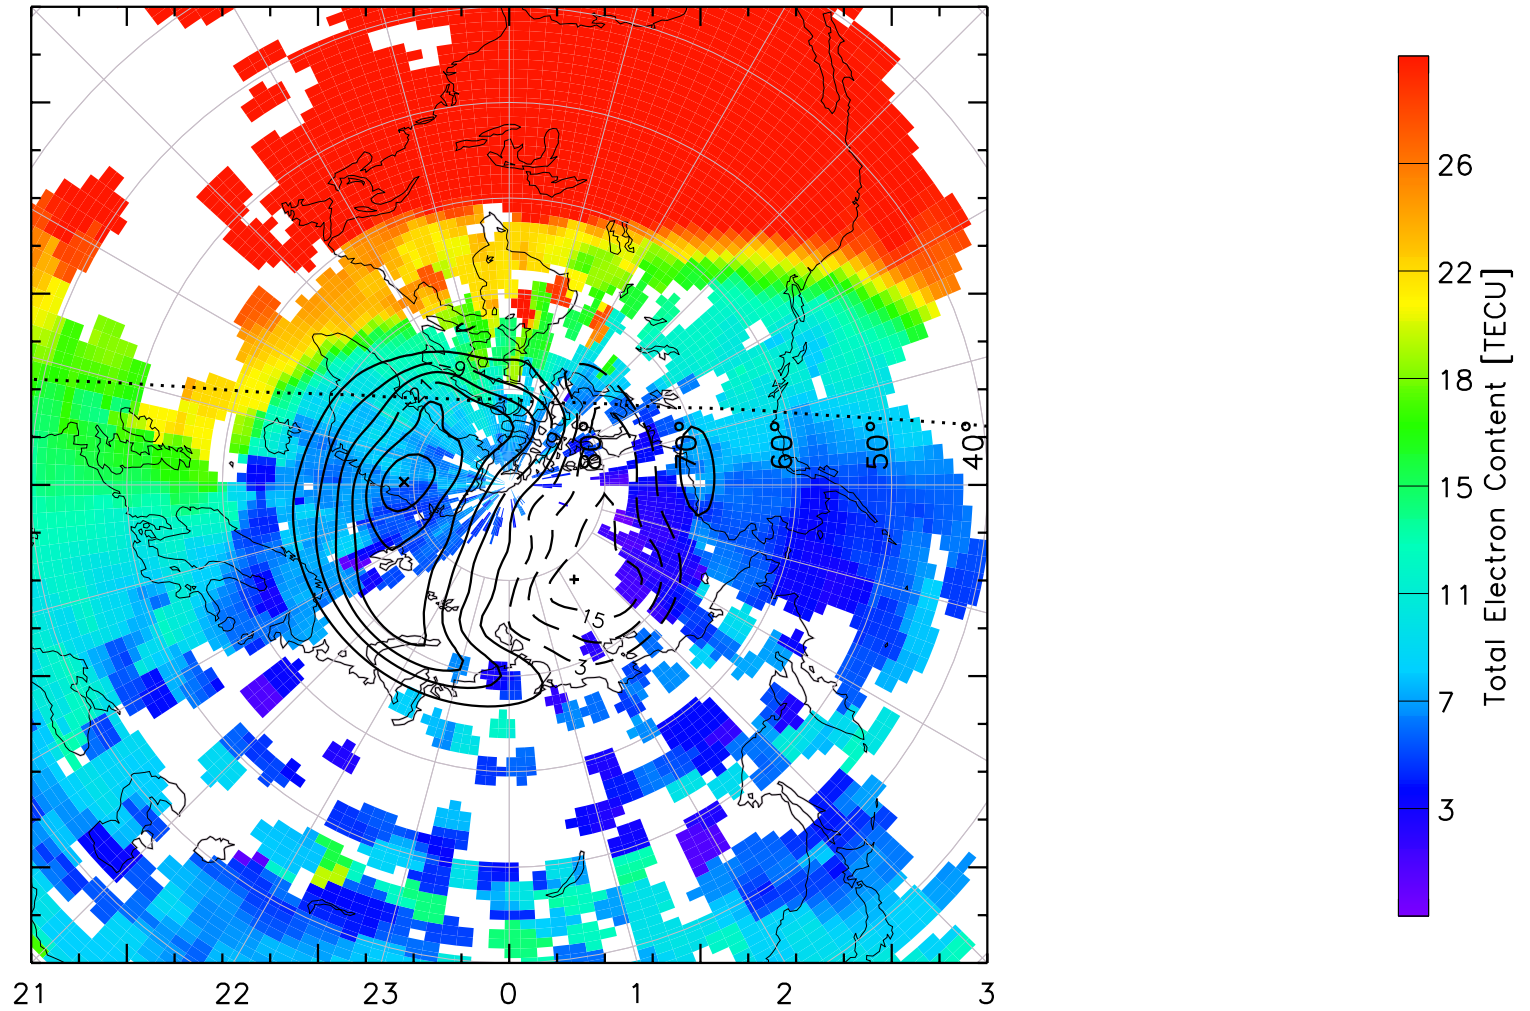

TOTAL ELECTRON CONTENT 13/Nov/2012 17:05:00.0
Median Filtered, Threshold = 0.10 to
13/Nov/2012 17:10:00.0