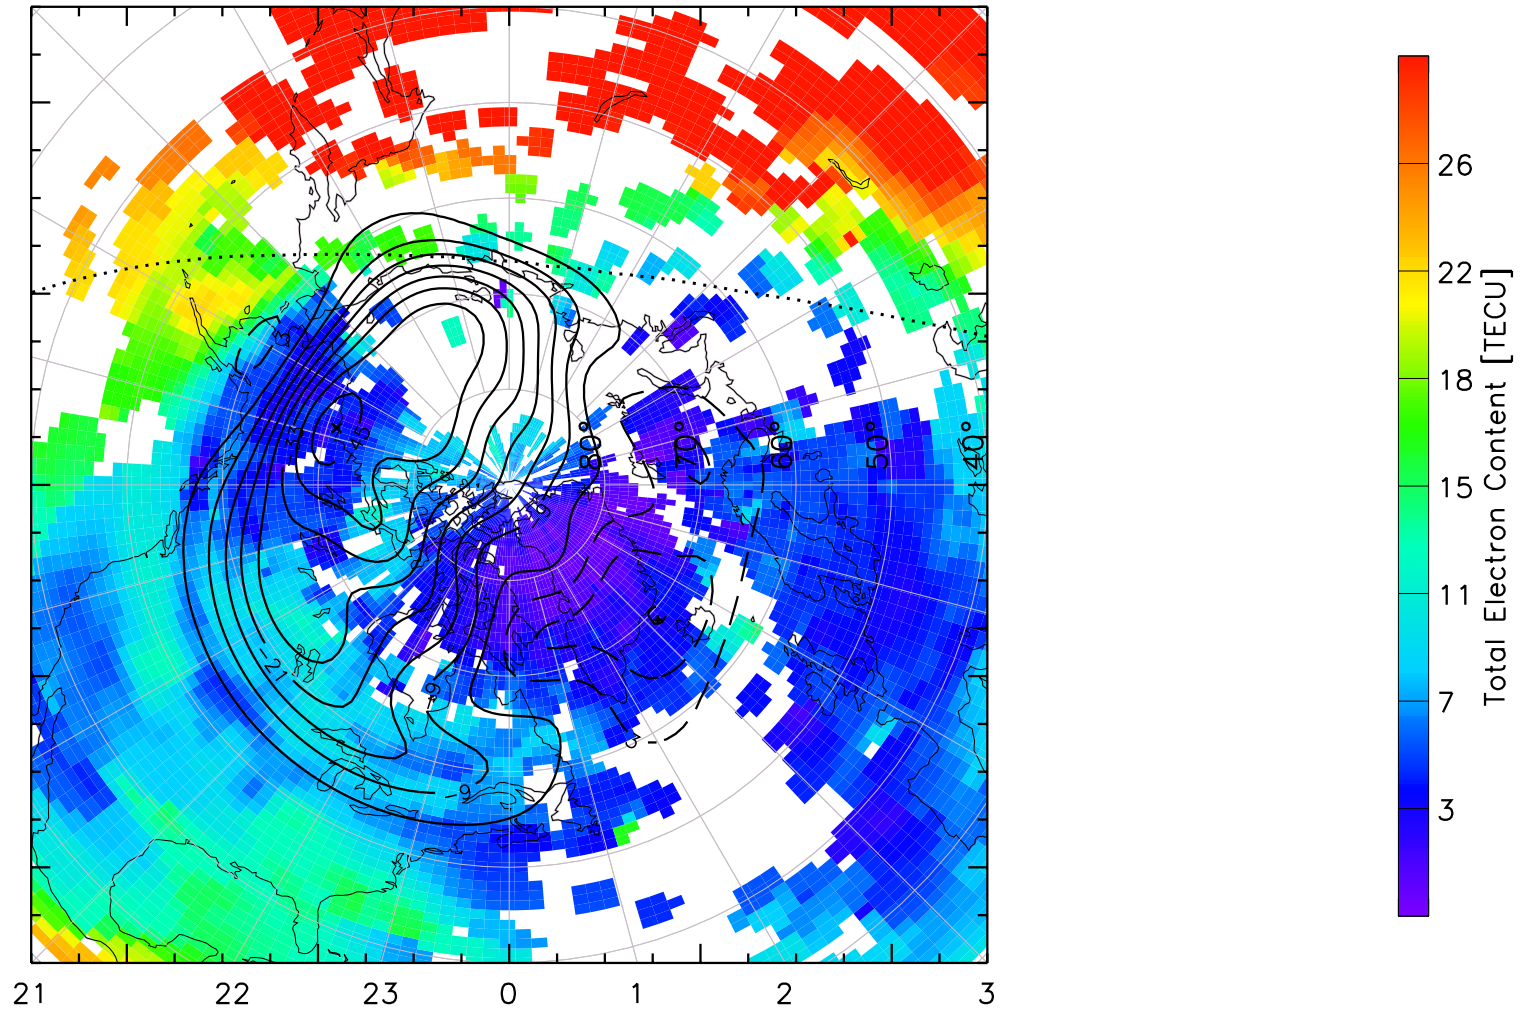

TOTAL ELECTRON CONTENT 14/Nov/2012 03:25:00.0
Median Filtered, Threshold = 0.10 to
14/Nov/2012 03:30:00.0