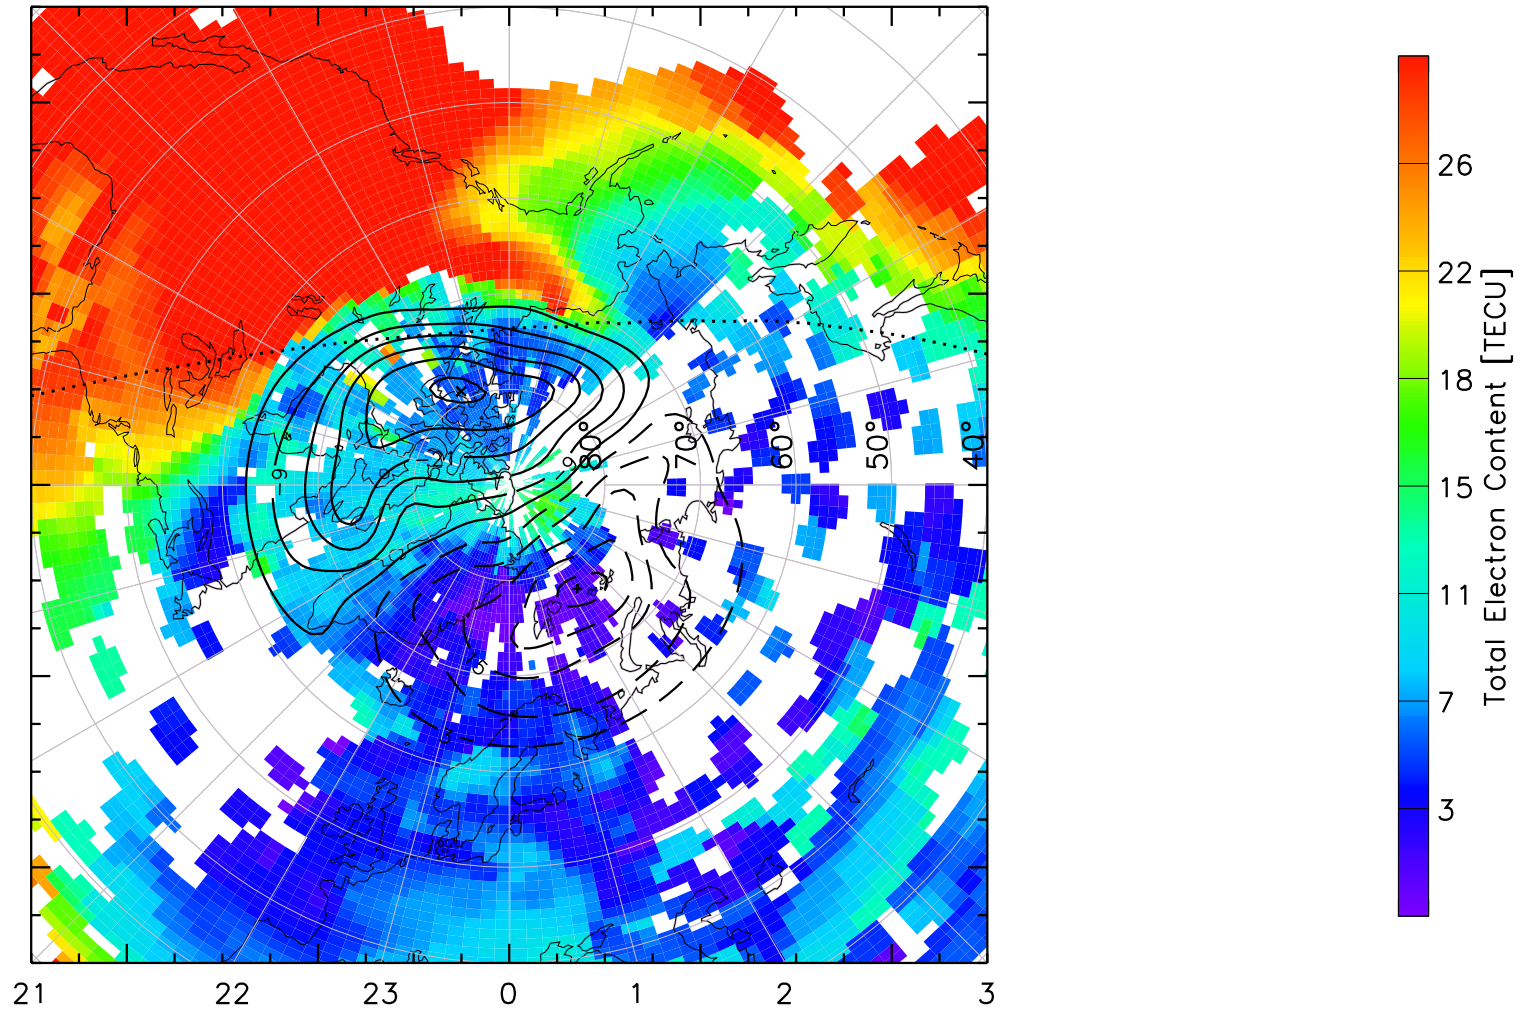

TOTAL ELECTRON CONTENT 13/Nov/2012 22:10:00.0
Median Filtered, Threshold = 0.10 to
13/Nov/2012 22:15:00.0