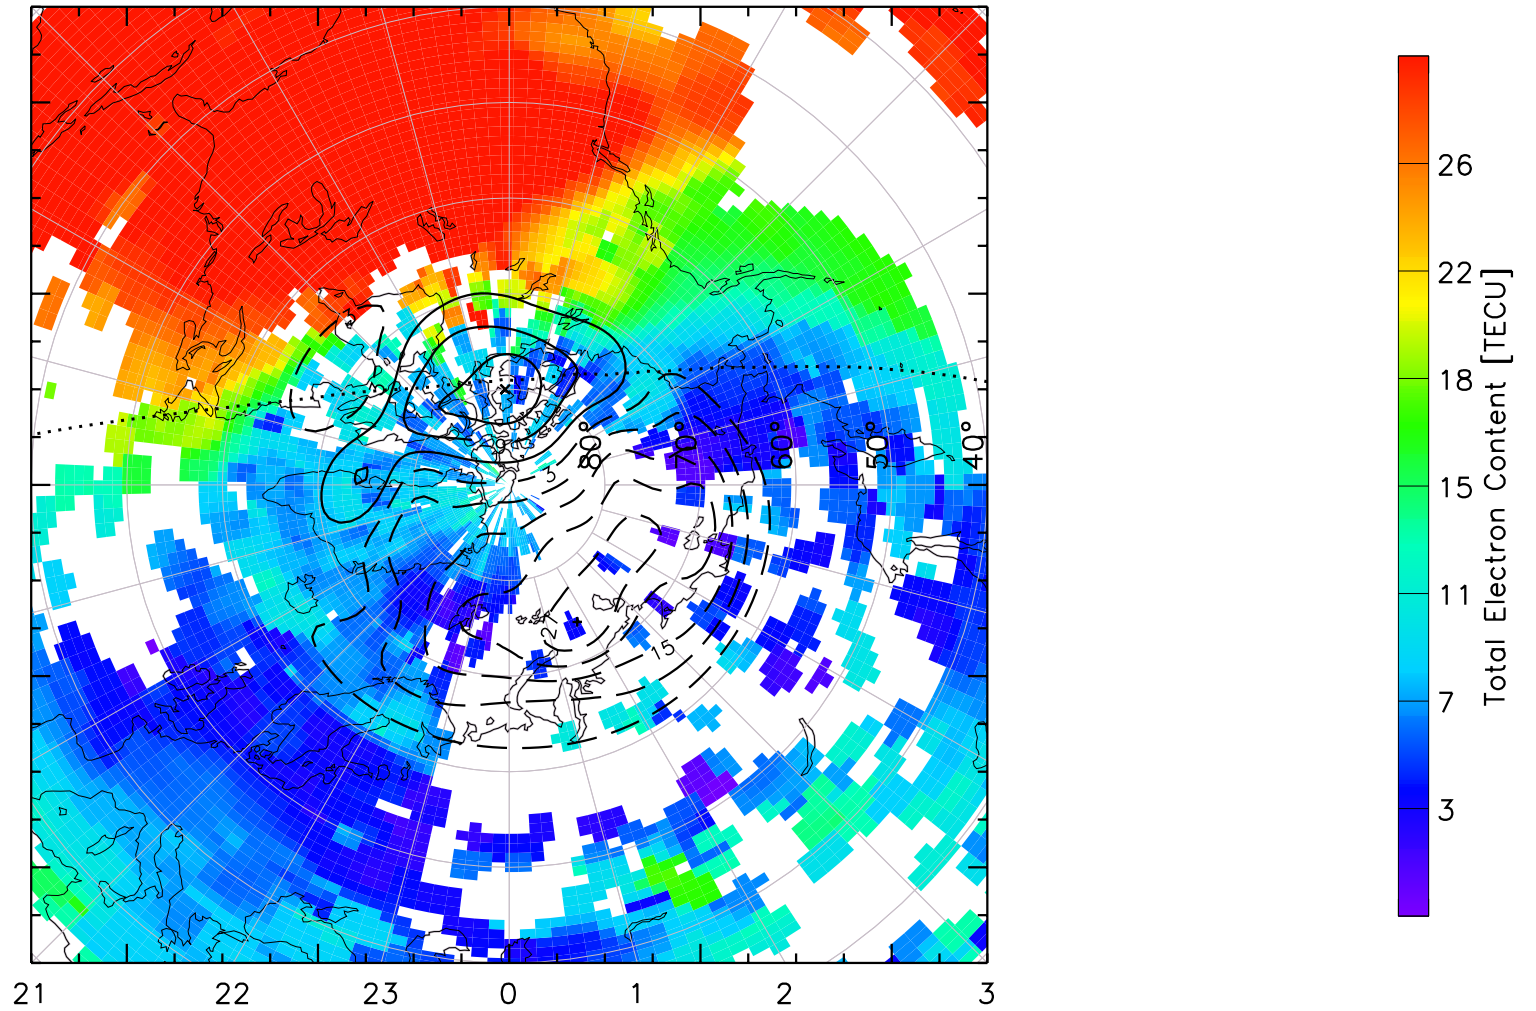

TOTAL ELECTRON CONTENT 13/Nov/2012 19:55:00.0
Median Filtered, Threshold = 0.10 to
13/Nov/2012 20:00:00.0