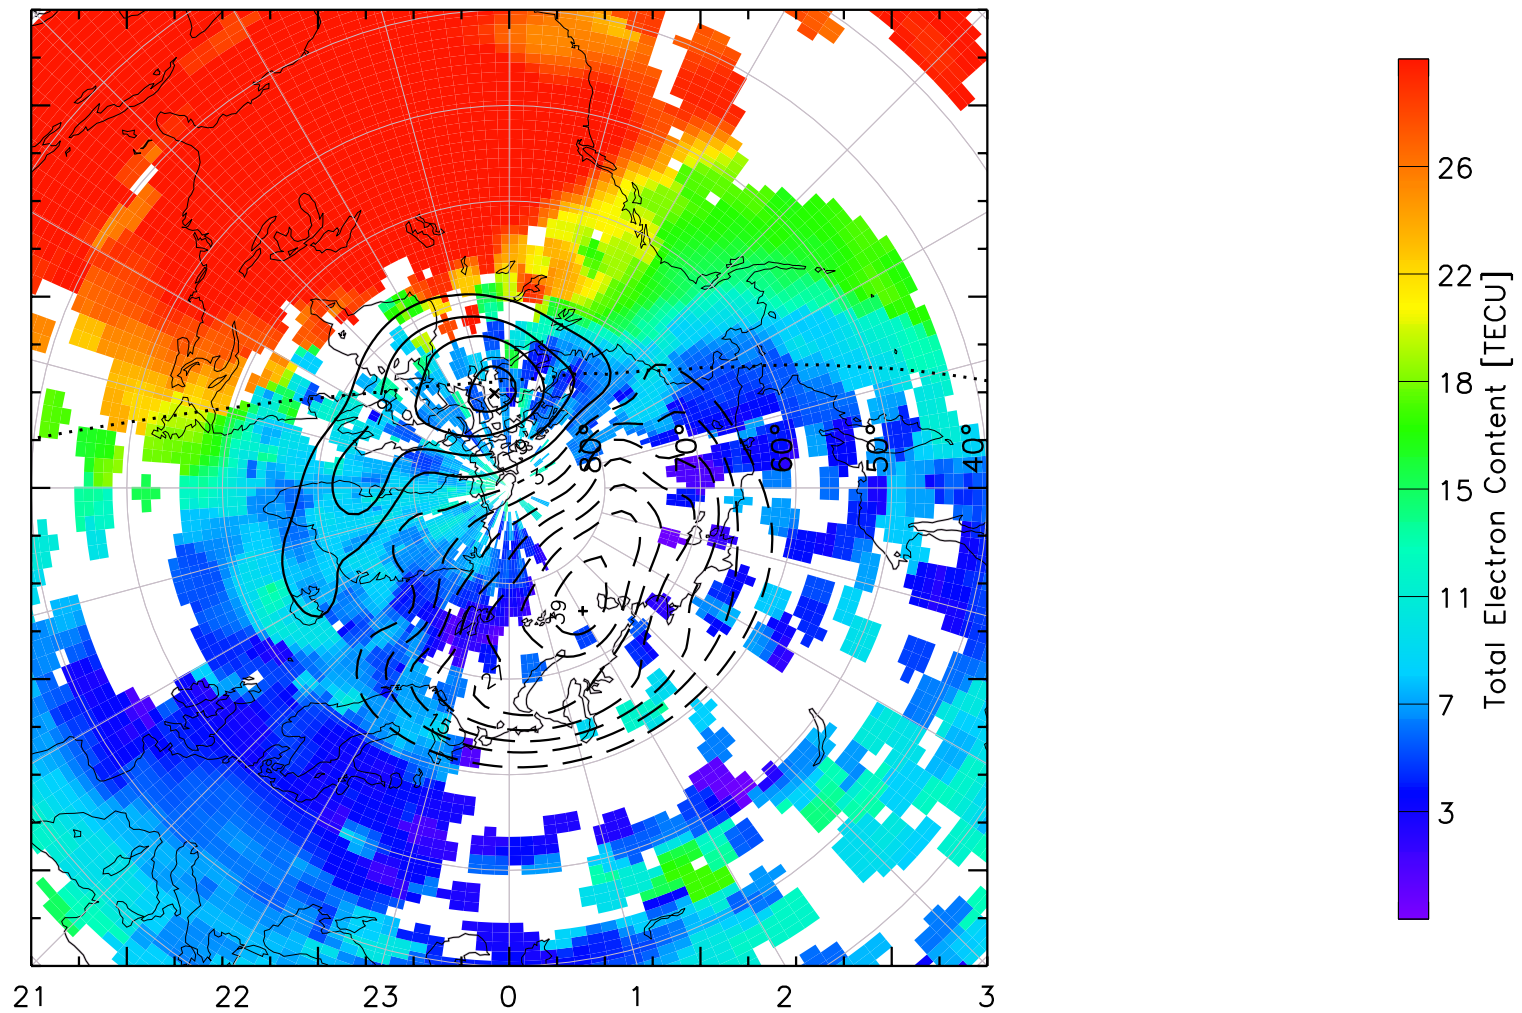

TOTAL ELECTRON CONTENT 13/Nov/2012 20:05:00.0
Median Filtered, Threshold = 0.10 to
13/Nov/2012 20:10:00.0