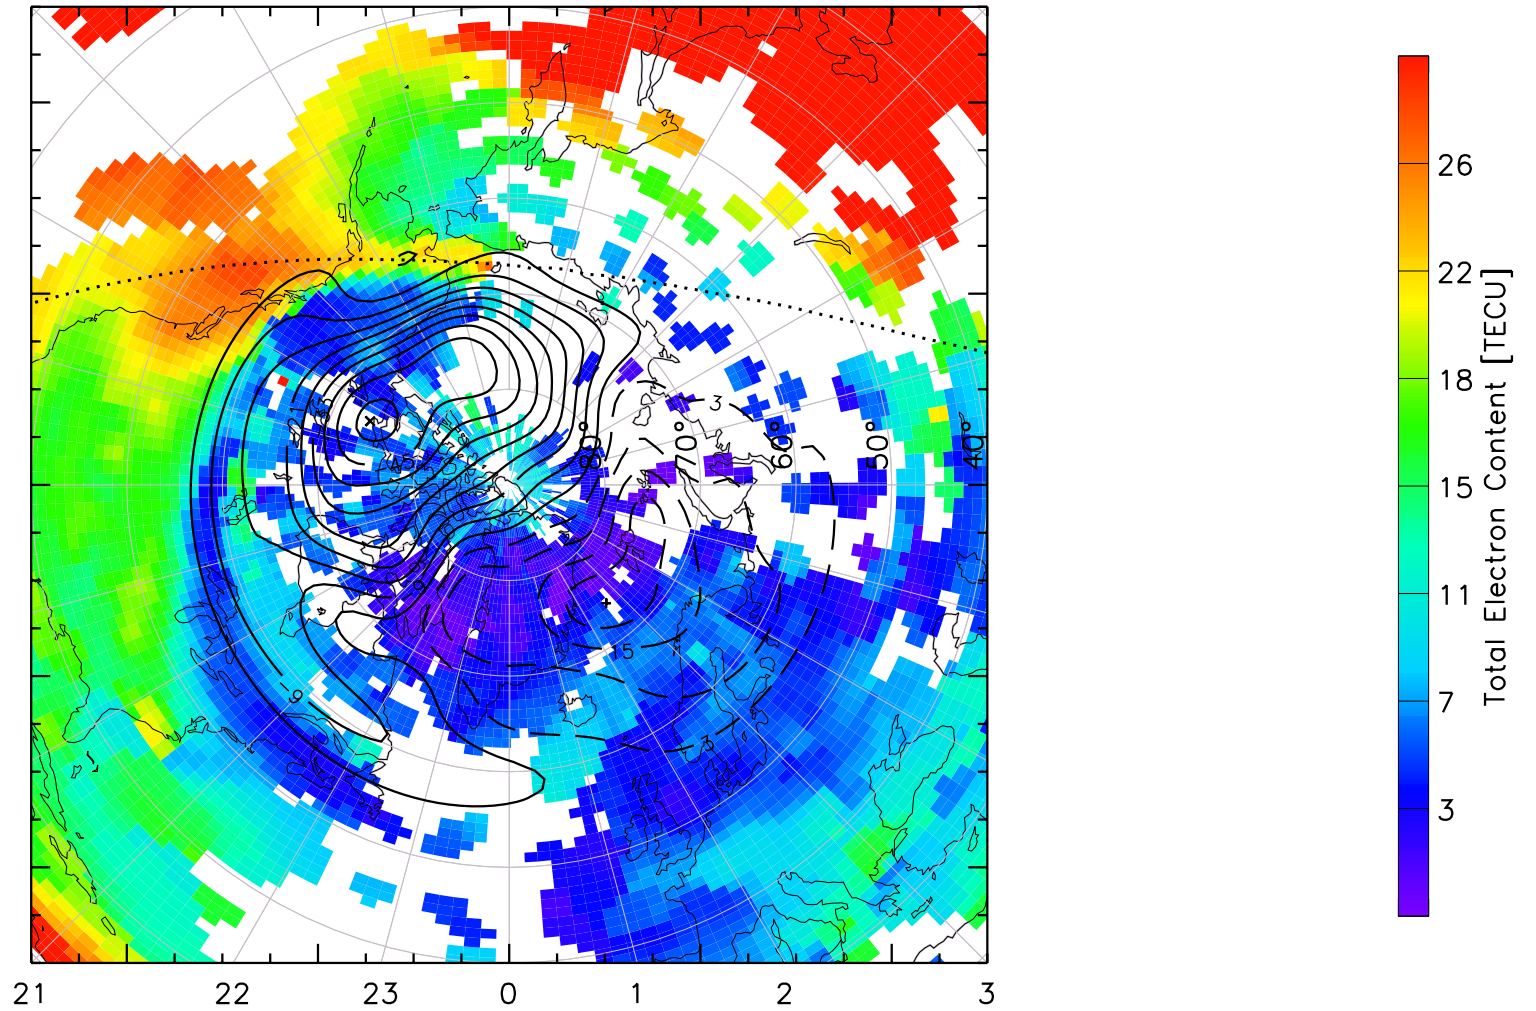

TOTAL ELECTRON CONTENT 14/Nov/2012 01:10:00.0
Median Filtered, Threshold = 0.10 to
14/Nov/2012 01:15:00.0