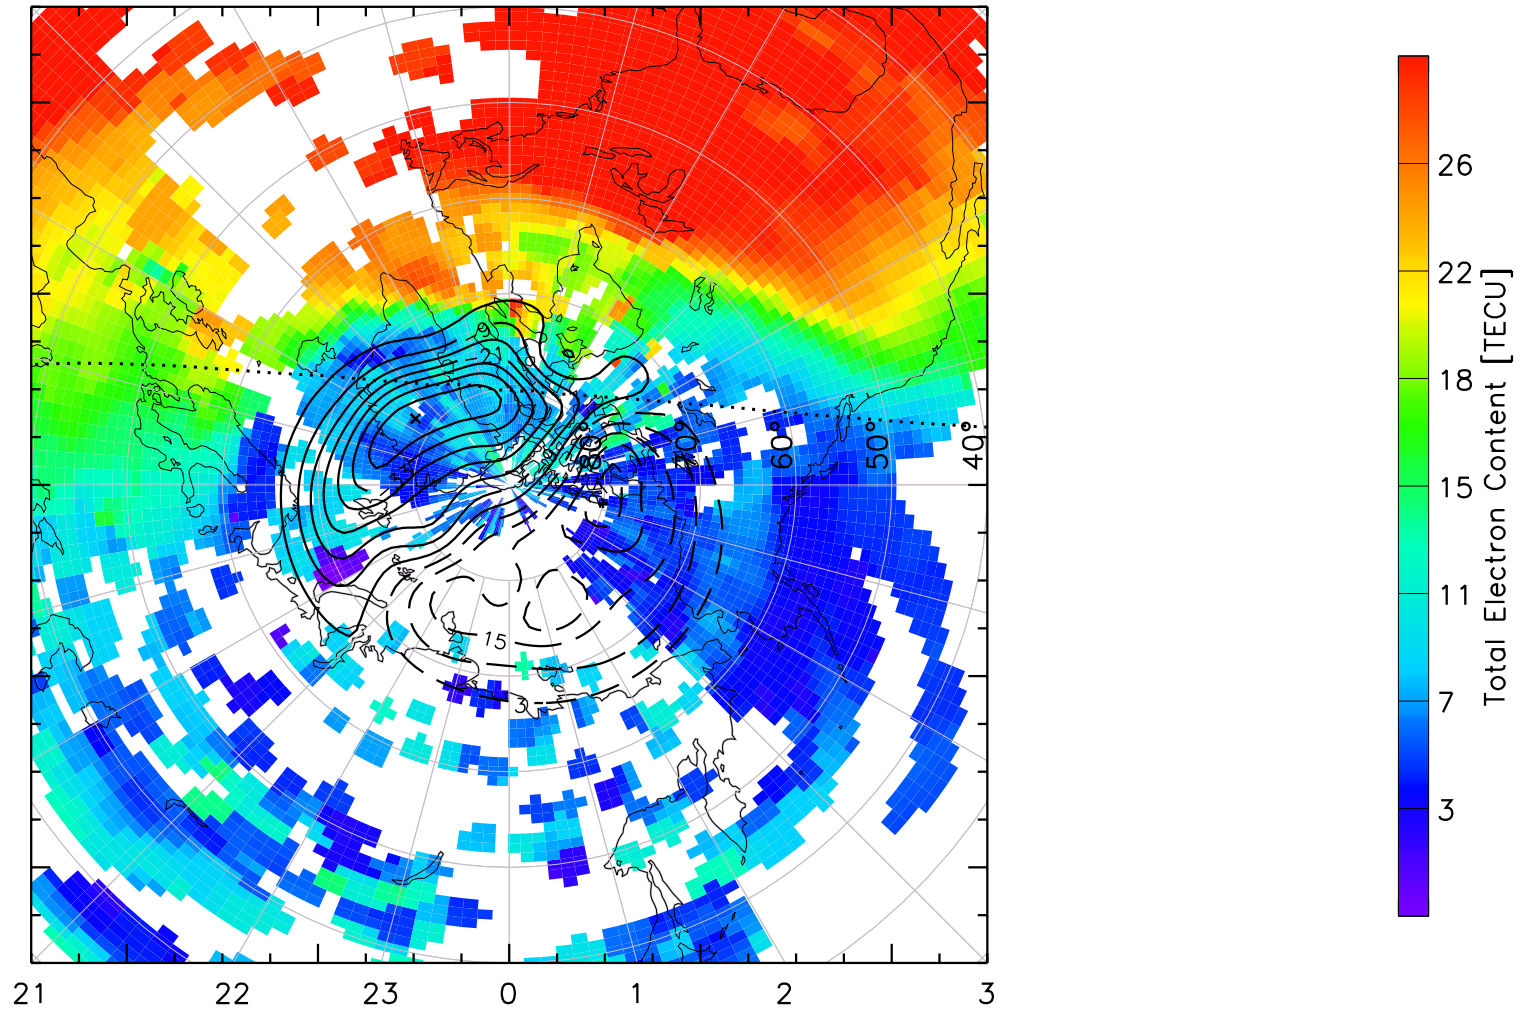

TOTAL ELECTRON CONTENT 13/Nov/2012 15:30:00.0
Median Filtered, Threshold = 0.10 to
13/Nov/2012 15:35:00.0