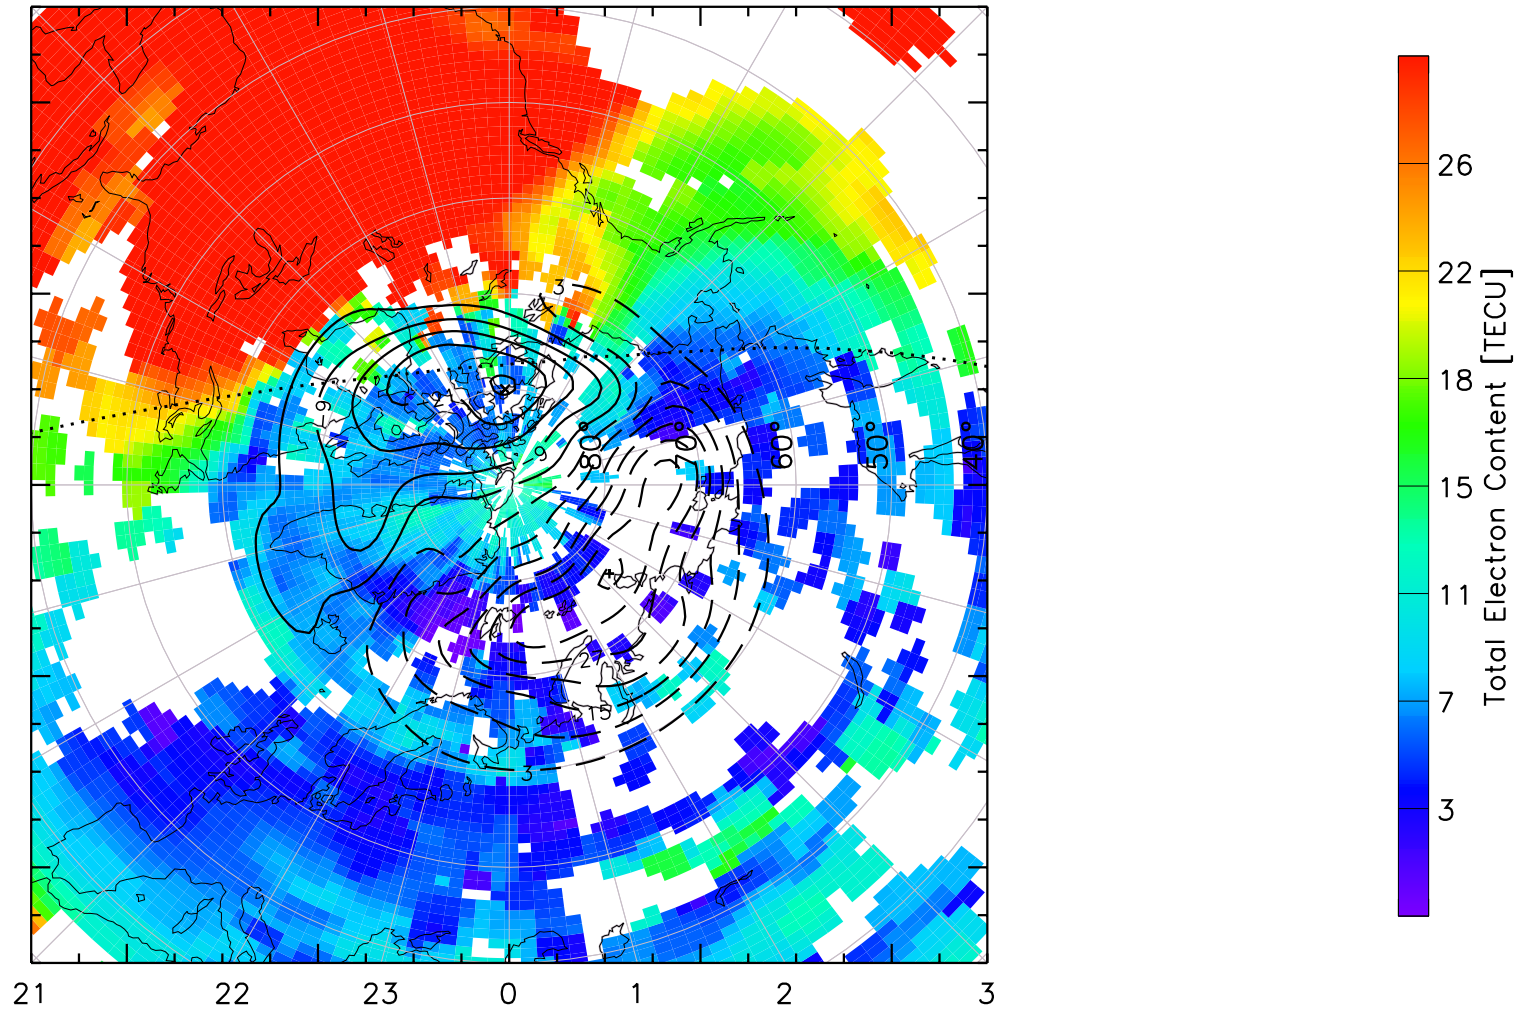

TOTAL ELECTRON CONTENT 13/Nov/2012 20:45:00.0
Median Filtered, Threshold = 0.10 to
13/Nov/2012 20:50:00.0