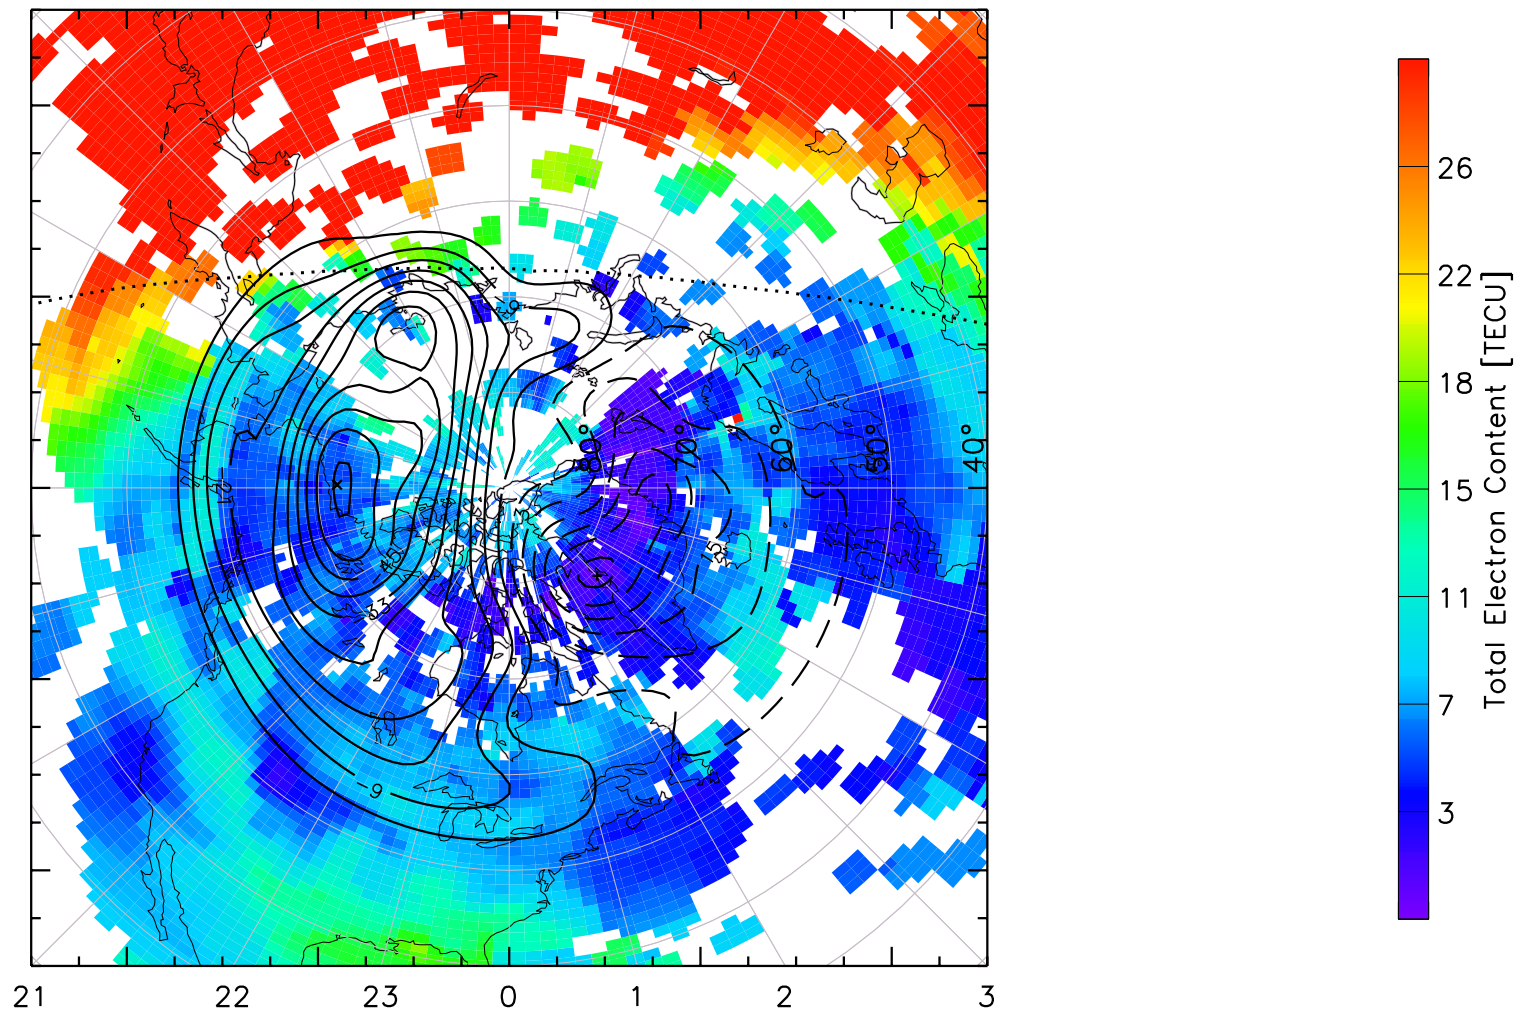

TOTAL ELECTRON CONTENT 14/Nov/2012 04:45:00.0
Median Filtered, Threshold = 0.10 to
14/Nov/2012 04:50:00.0