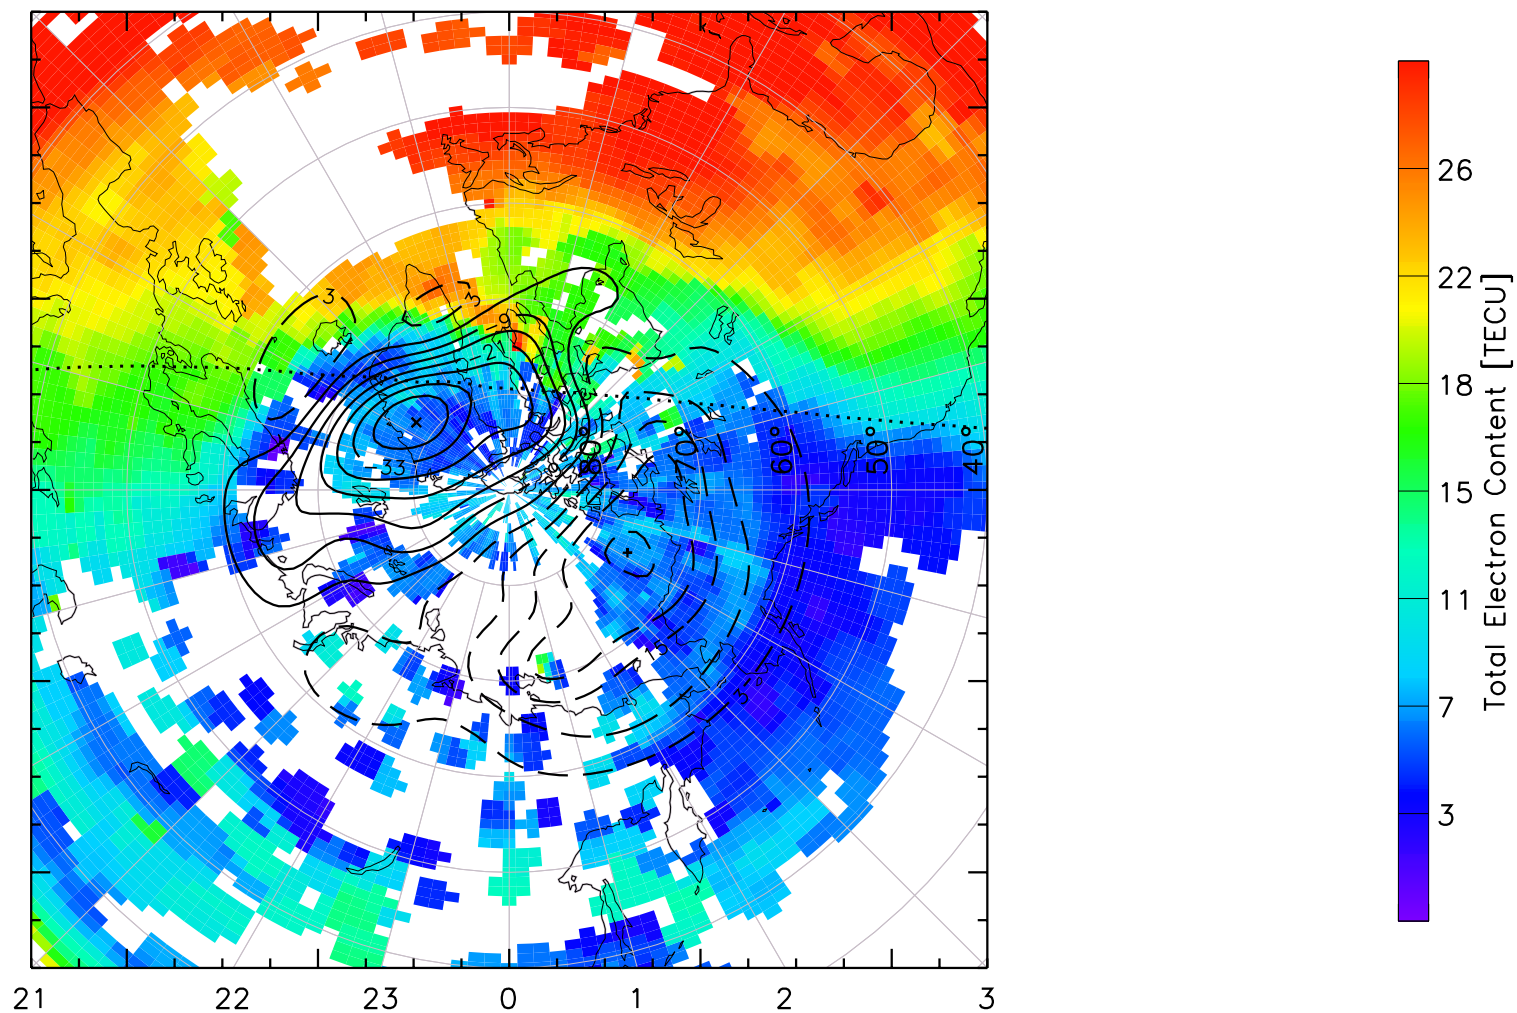

TOTAL ELECTRON CONTENT 13/Nov/2012 15:00:00.0
Median Filtered, Threshold = 0.10 to
13/Nov/2012 15:05:00.0