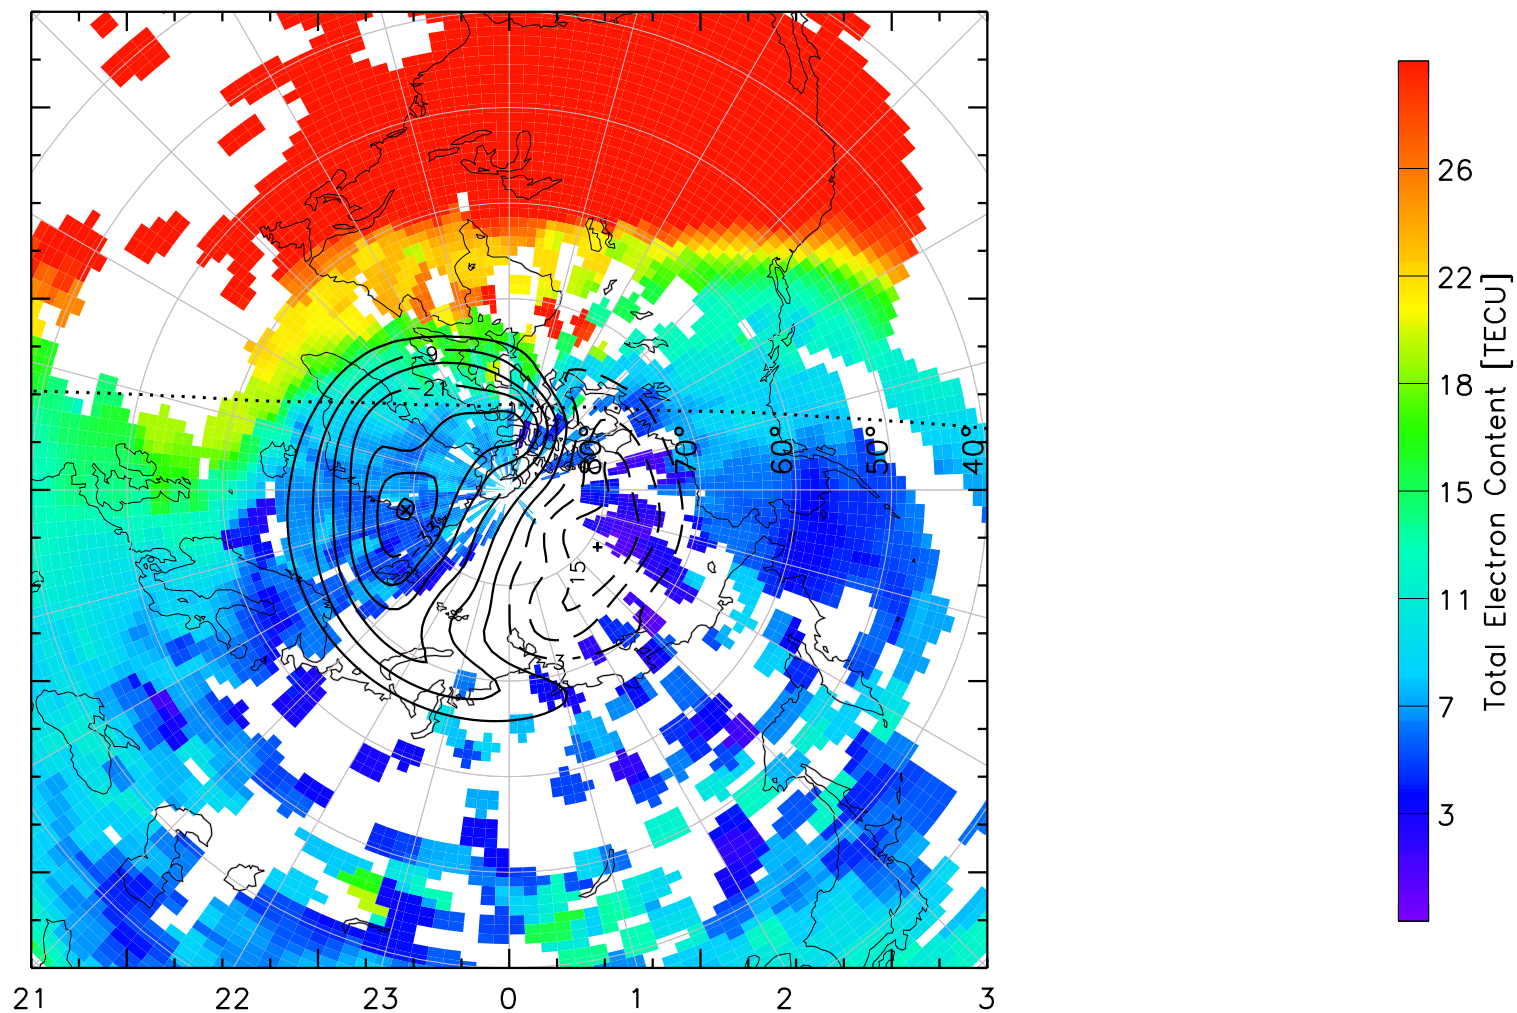

TOTAL ELECTRON CONTENT 13/Nov/2012 17:25:00.0
Median Filtered, Threshold = 0.10 to
13/Nov/2012 17:30:00.0