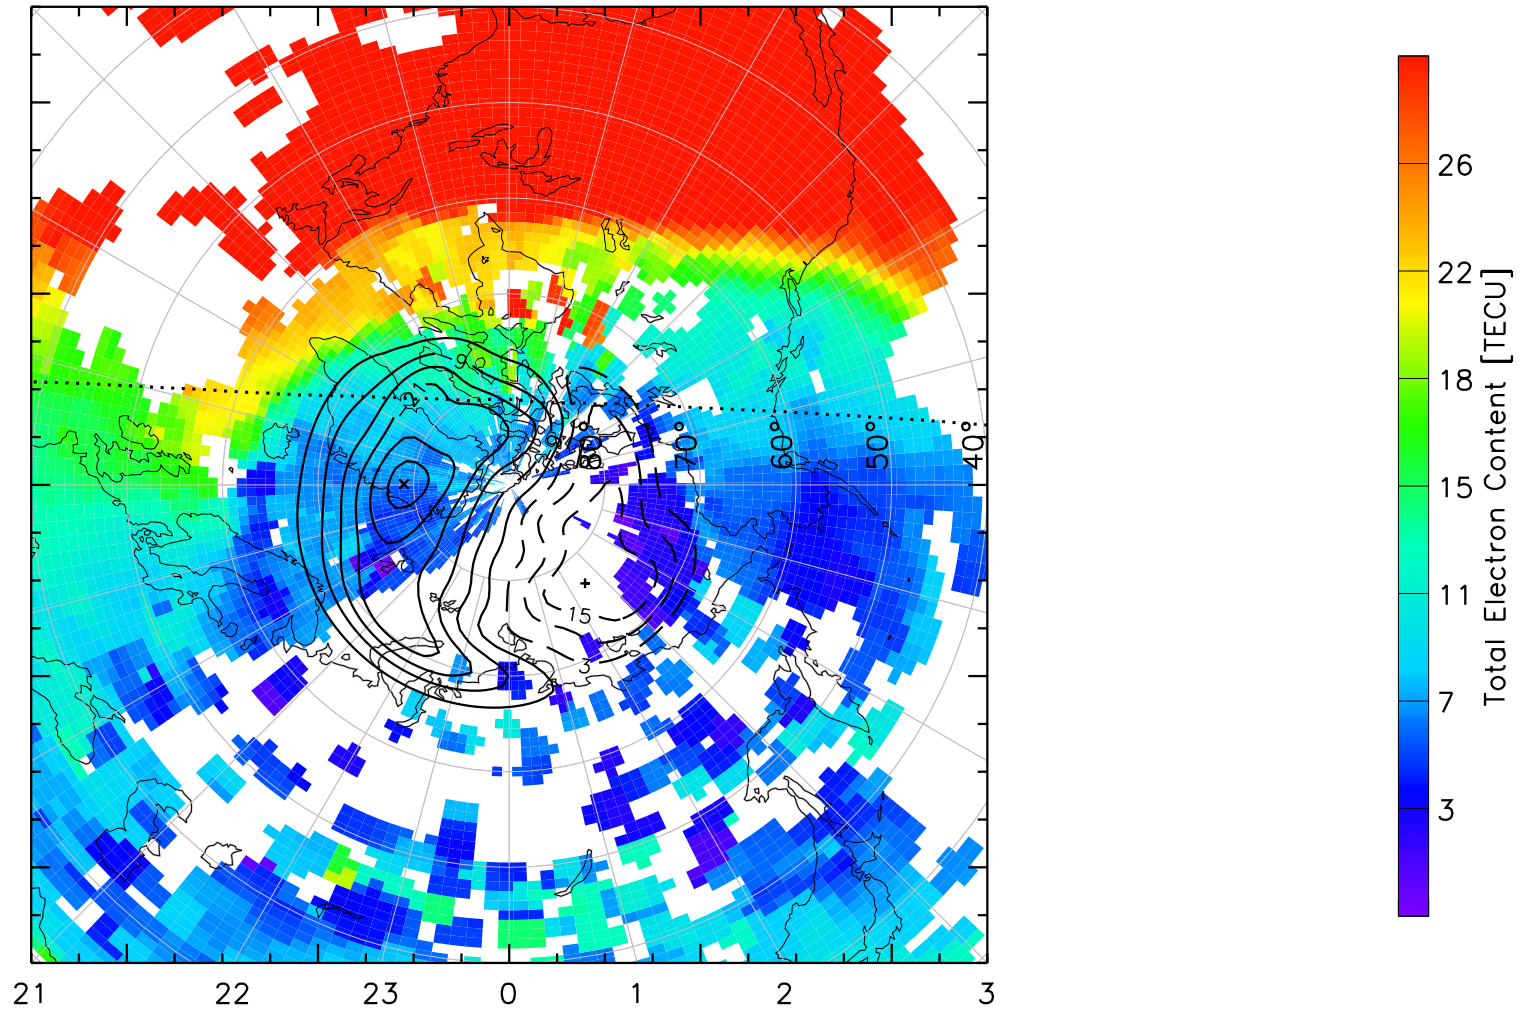

TOTAL ELECTRON CONTENT 13/Nov/2012 17:10:00.0
Median Filtered, Threshold = 0.10 to
13/Nov/2012 17:15:00.0