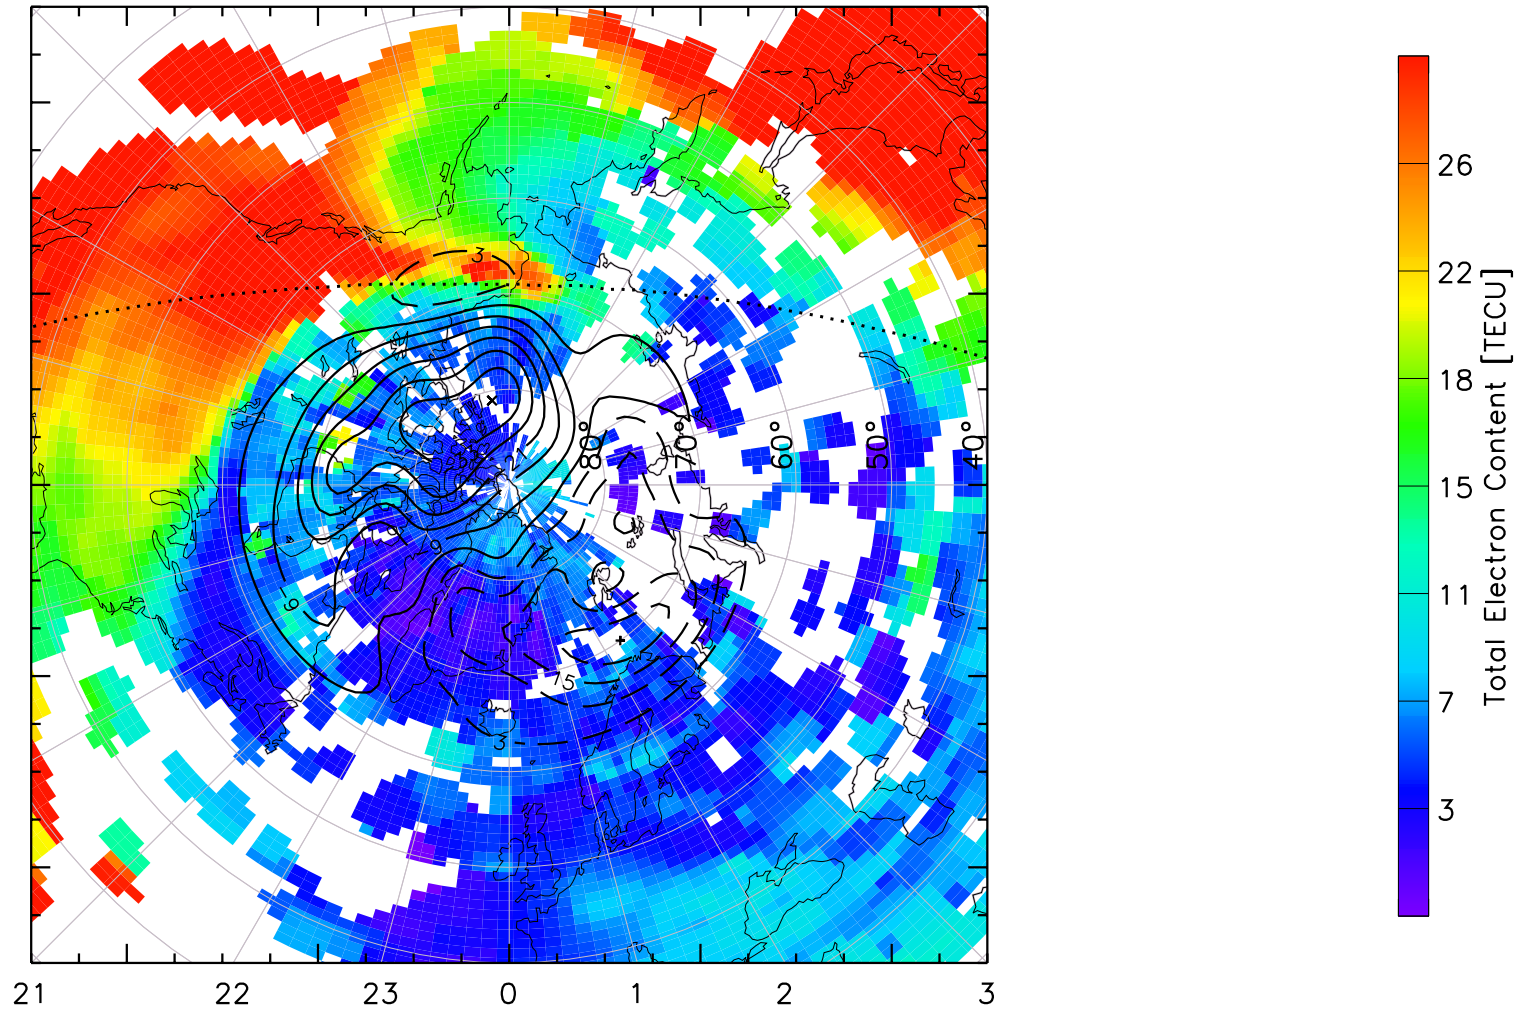

TOTAL ELECTRON CONTENT 13/Nov/2012 23:55:00.0
Median Filtered, Threshold = 0.10 to
14/Nov/2012 00:00:00.0