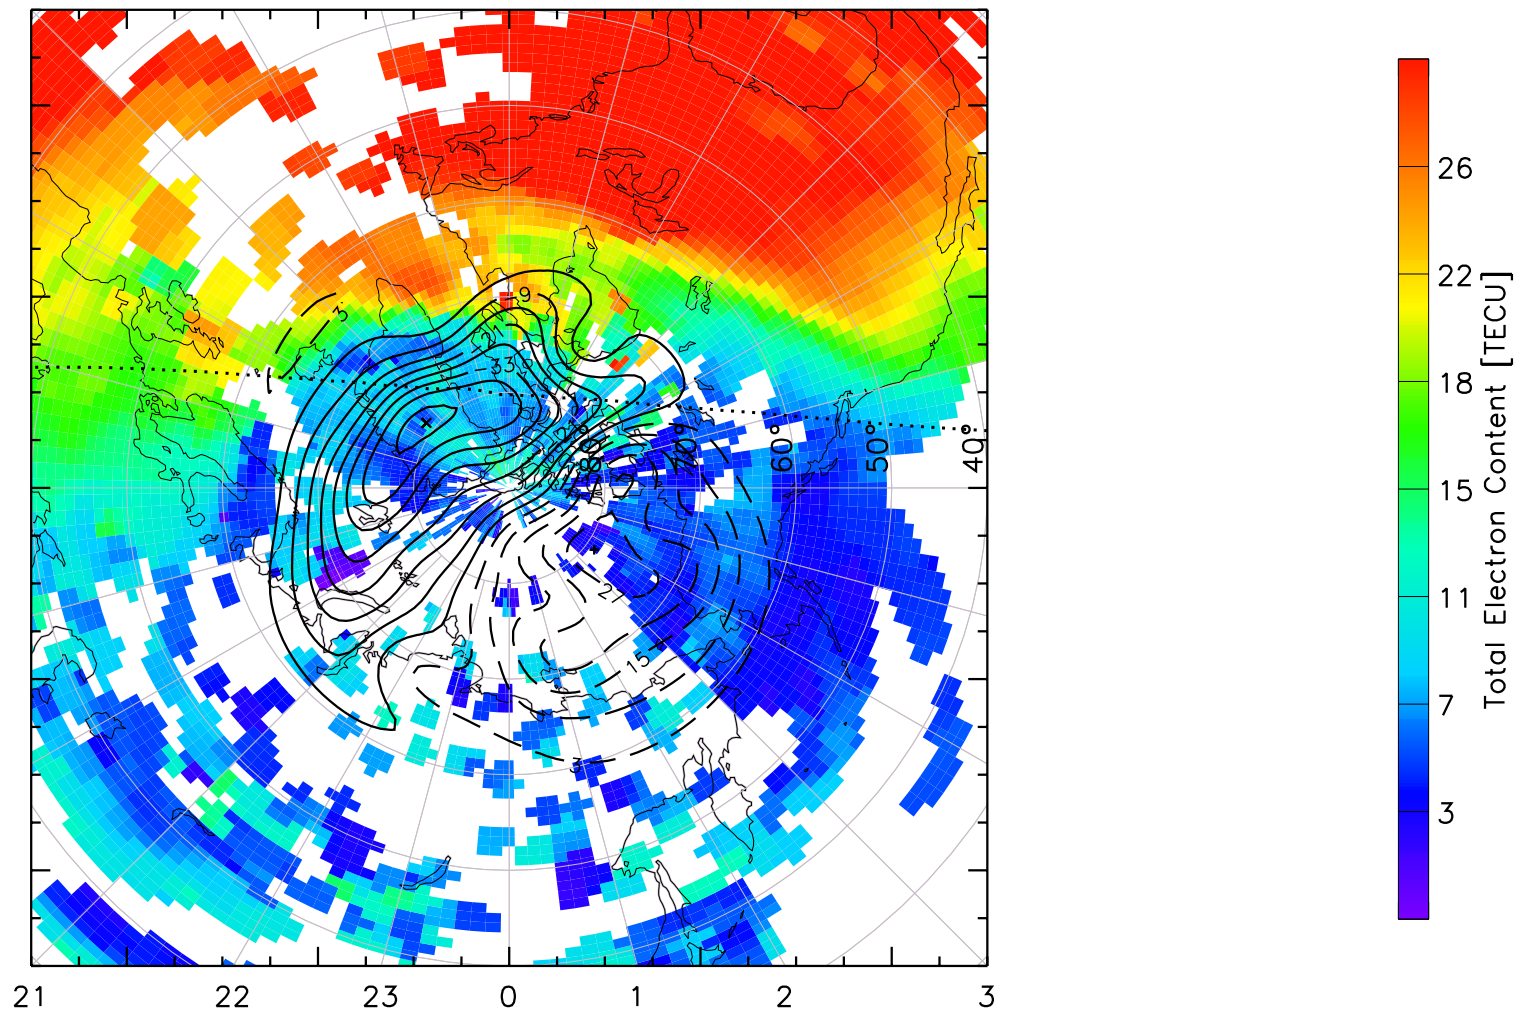

TOTAL ELECTRON CONTENT 13/Nov/2012 15:35:00.0
Median Filtered, Threshold = 0.10 to
13/Nov/2012 15:40:00.0