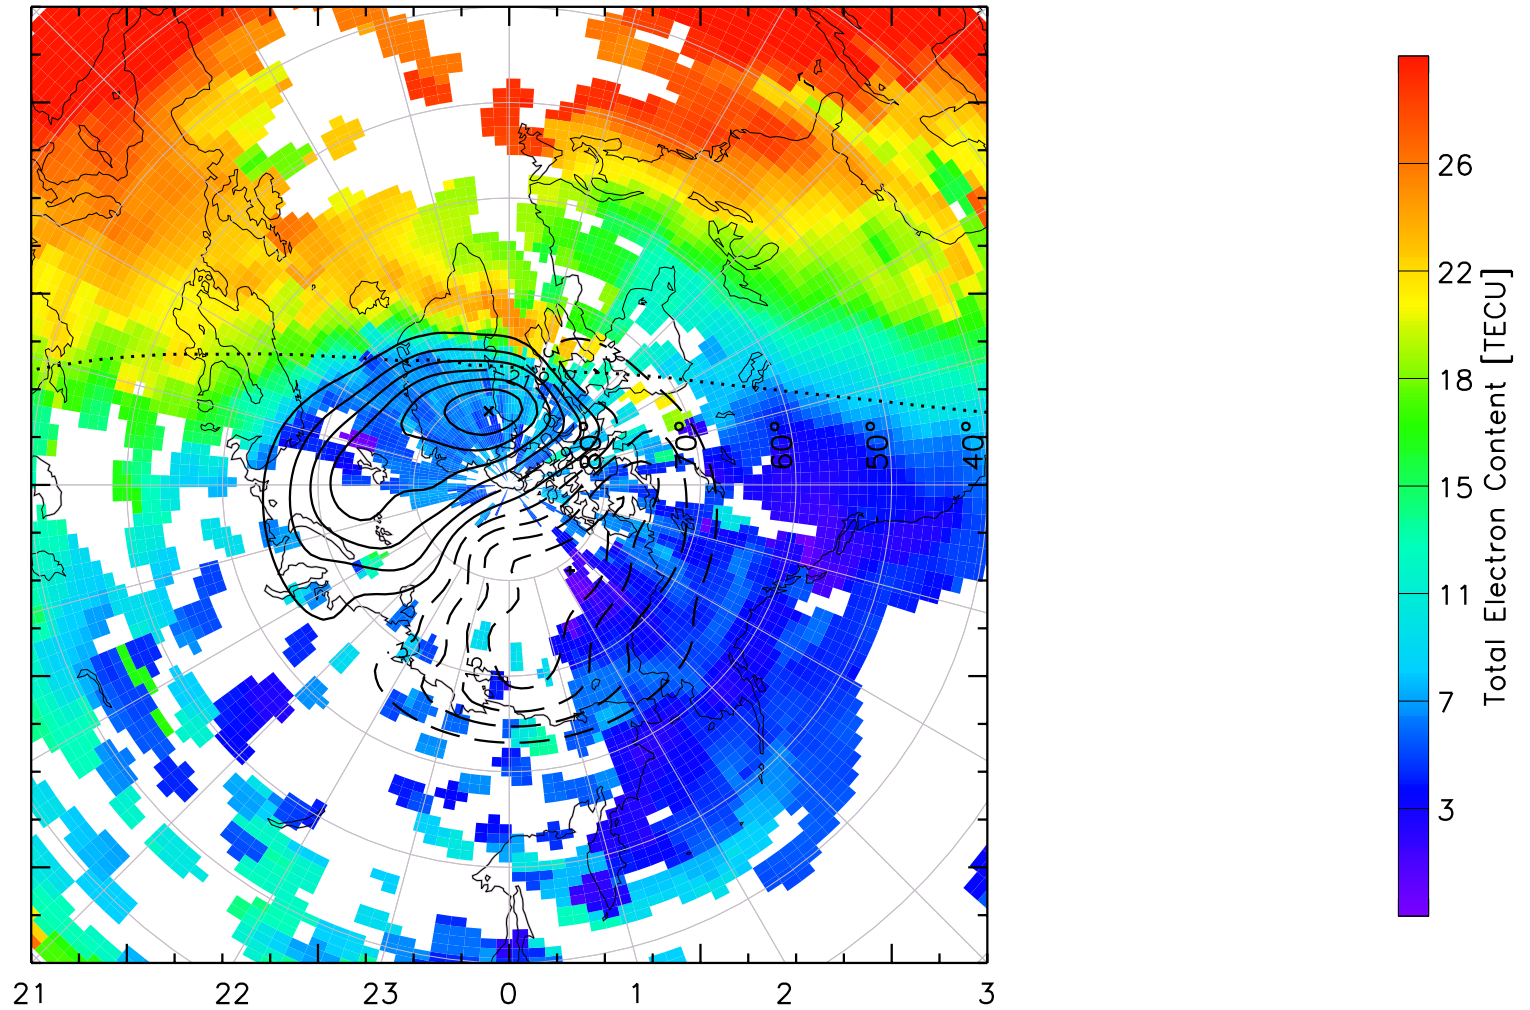

TOTAL ELECTRON CONTENT 13/Nov/2012 14:05:00.0
Median Filtered, Threshold = 0.10 to
13/Nov/2012 14:10:00.0