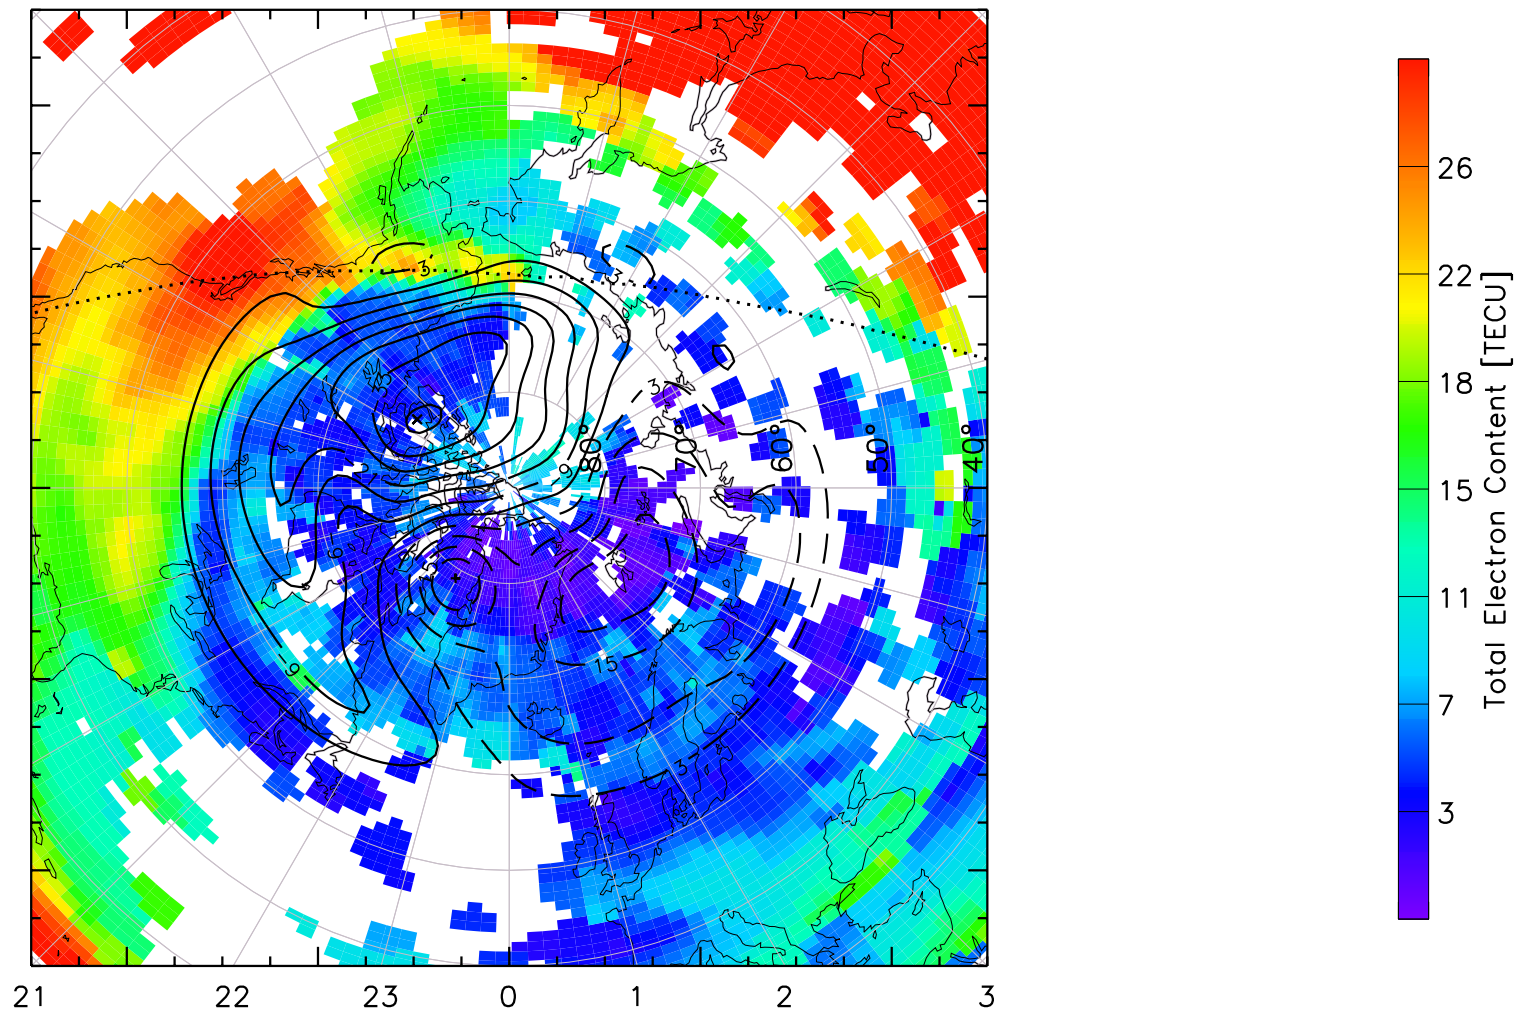

TOTAL ELECTRON CONTENT 14/Nov/2012 00:40:00.0
Median Filtered, Threshold = 0.10 to
14/Nov/2012 00:45:00.0