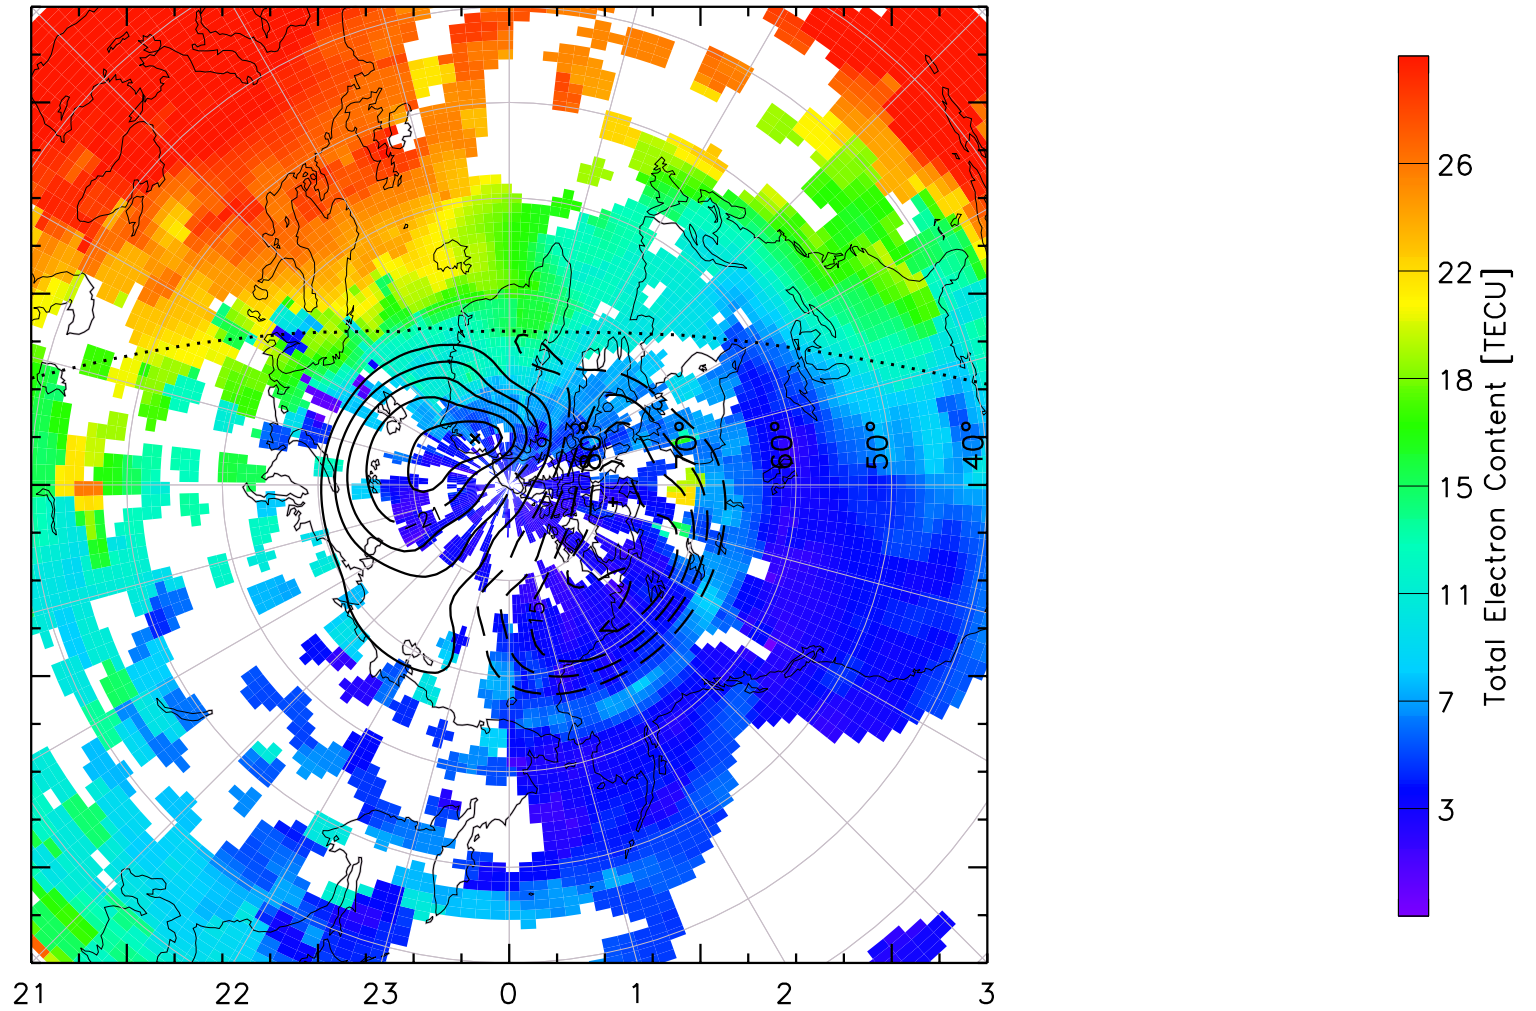

TOTAL ELECTRON CONTENT 13/Nov/2012 12:30:00.0
Median Filtered, Threshold = 0.10 to
13/Nov/2012 12:35:00.0

1200 0600
[Empty box]