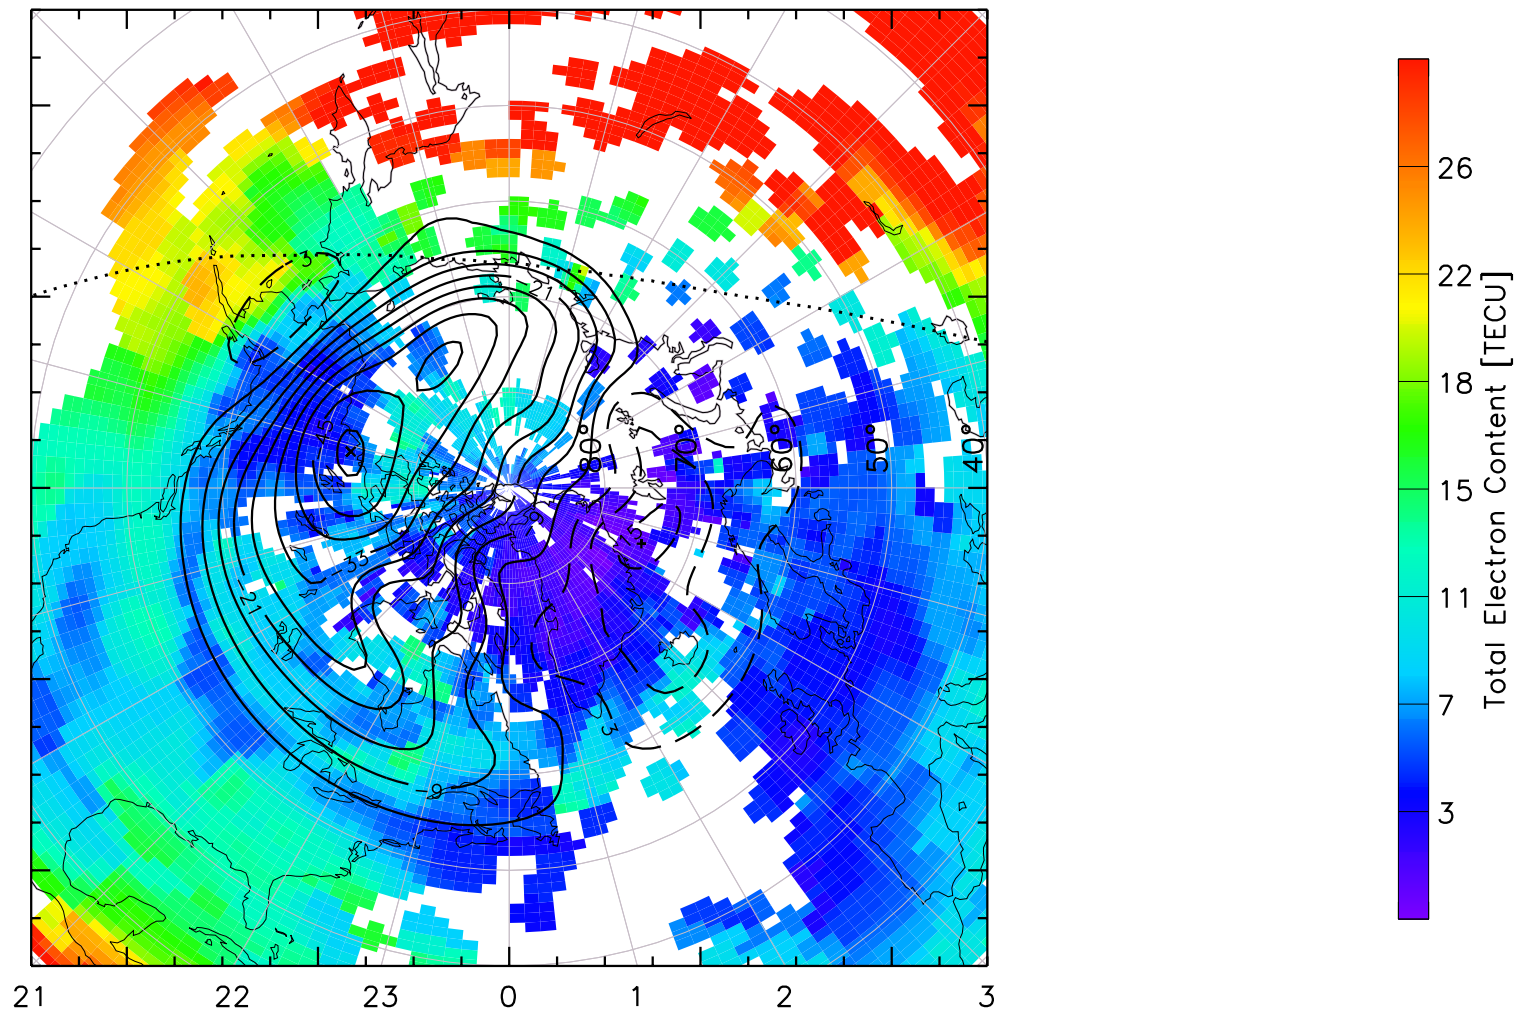

TOTAL ELECTRON CONTENT 14/Nov/2012 03:00:00.0
Median Filtered, Threshold = 0.10 to
14/Nov/2012 03:05:00.0