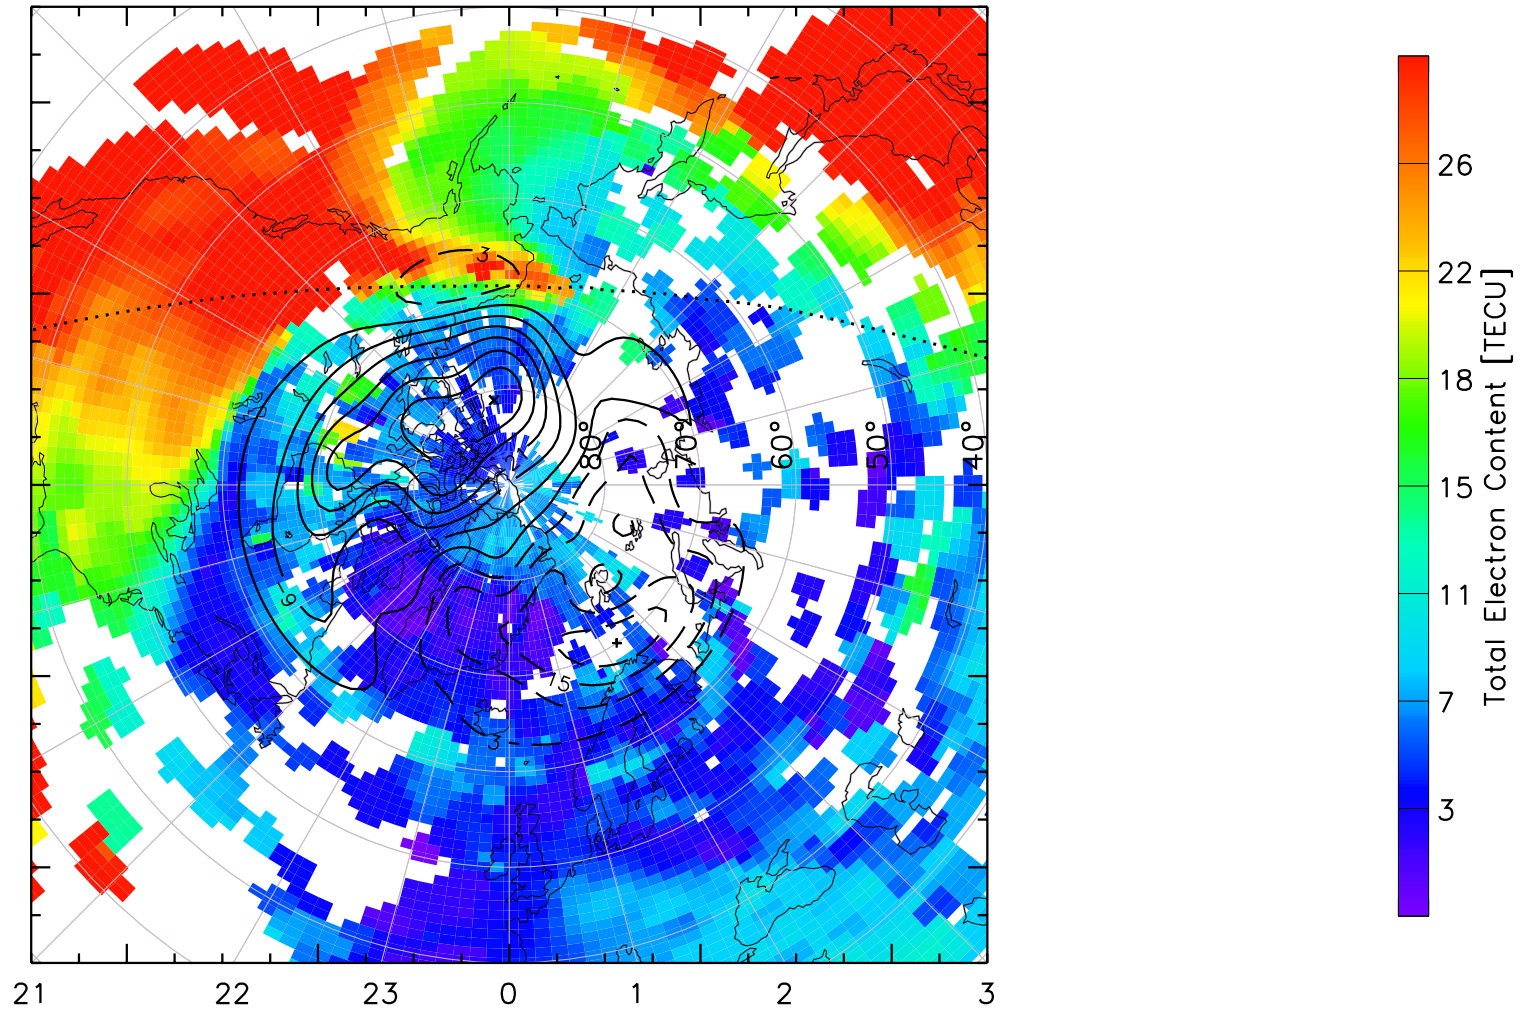

TOTAL ELECTRON CONTENT 13/Nov/2012 23:50:00.0
Median Filtered, Threshold = 0.10 to
13/Nov/2012 23:55:00.0