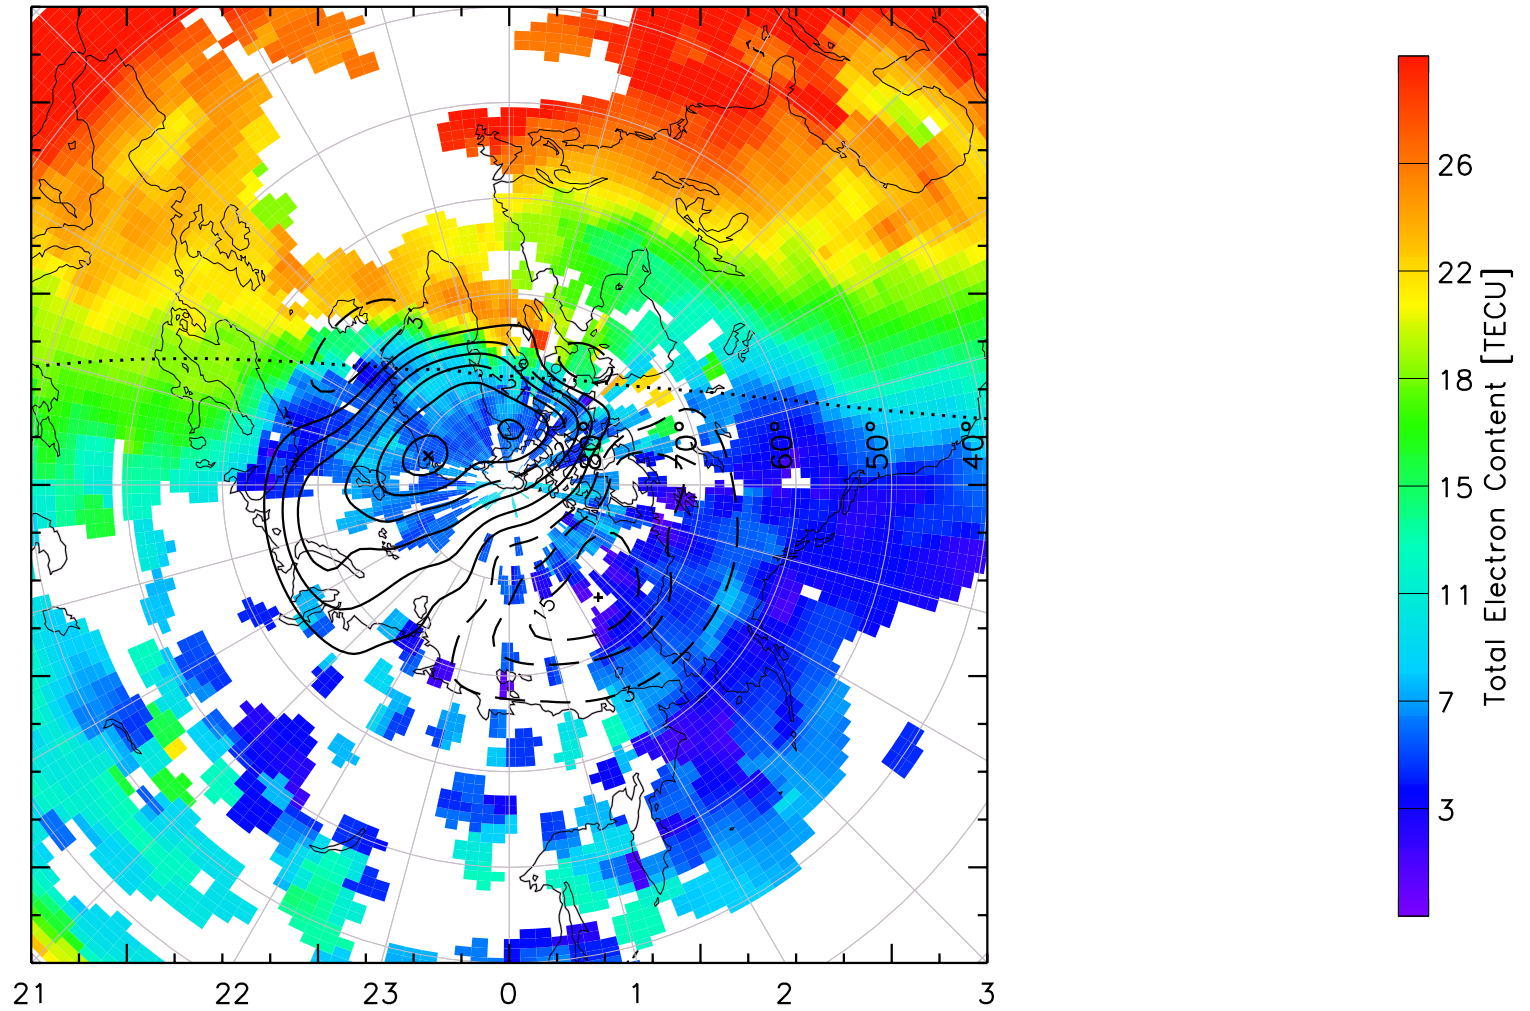

TOTAL ELECTRON CONTENT 13/Nov/2012 14:35:00.0
Median Filtered, Threshold = 0.10 to
13/Nov/2012 14:40:00.0