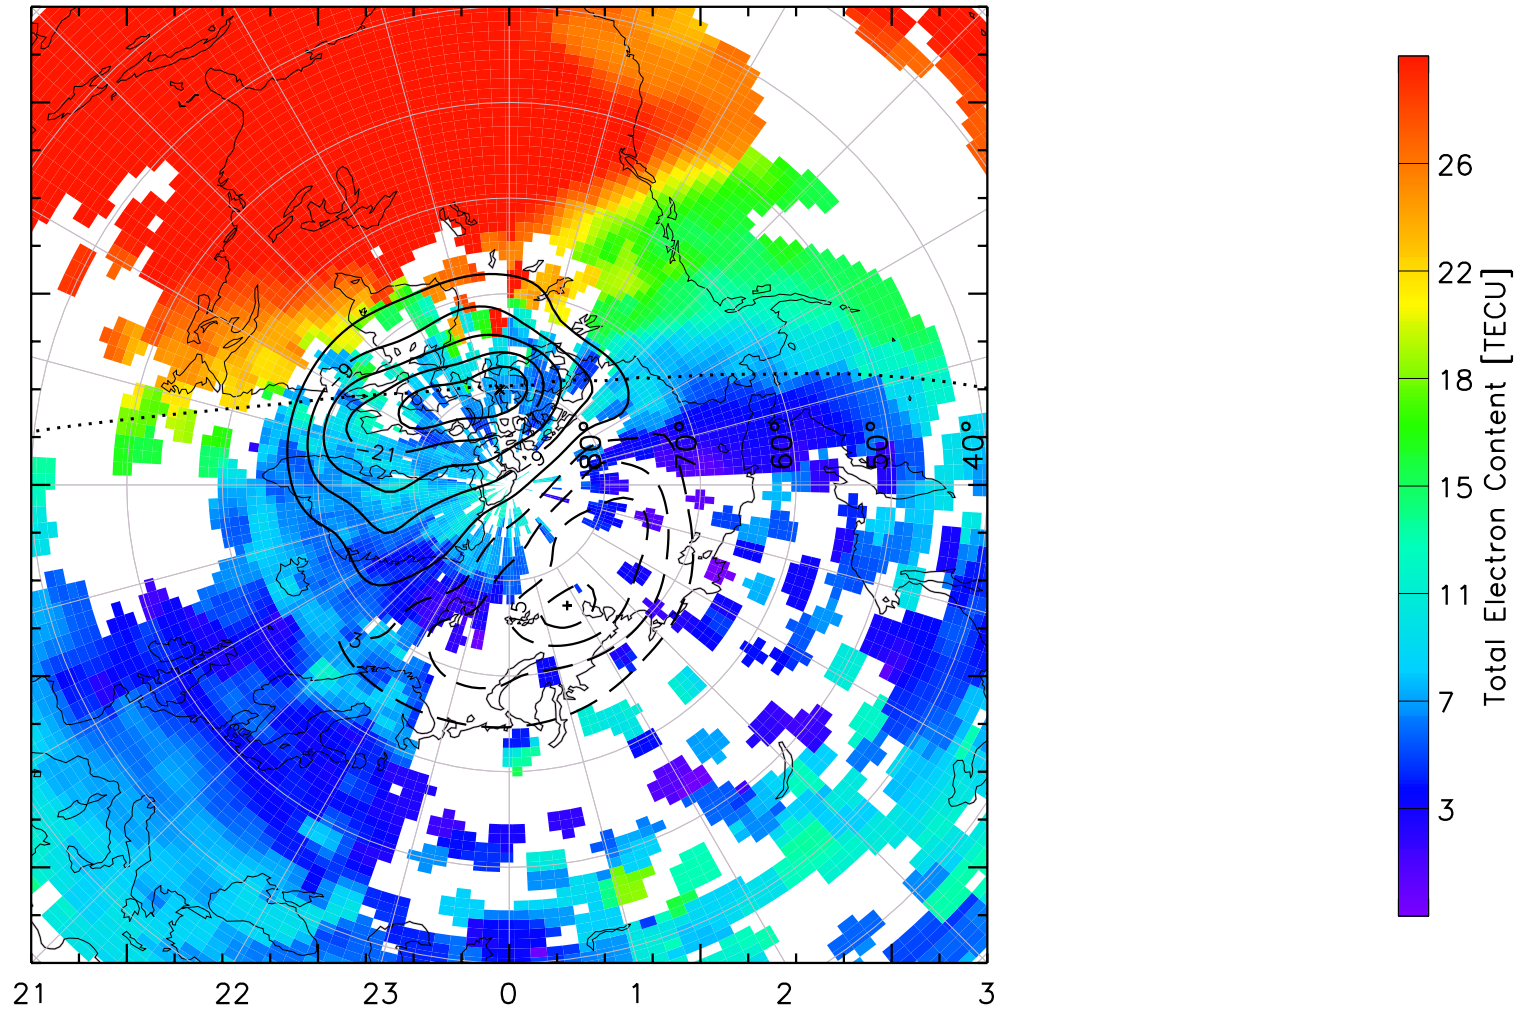

TOTAL ELECTRON CONTENT 13/Nov/2012 19:35:00.0
Median Filtered, Threshold = 0.10 to
13/Nov/2012 19:40:00.0