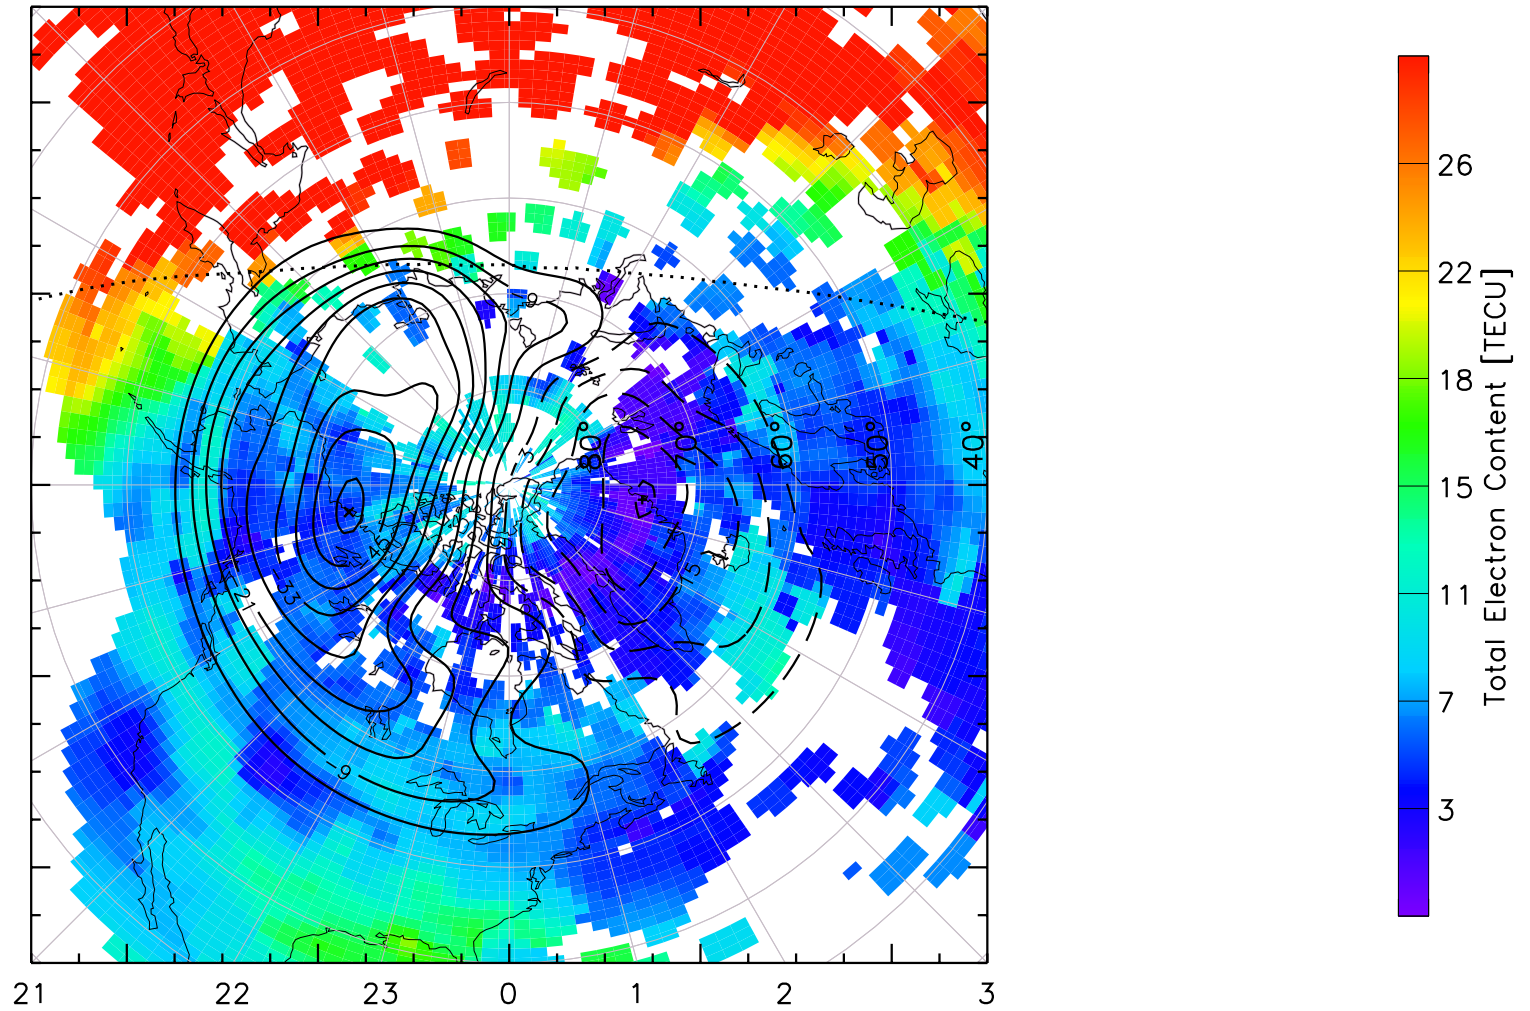

TOTAL ELECTRON CONTENT 14/Nov/2012 04:40:00.0
Median Filtered, Threshold = 0.10 to
14/Nov/2012 04:45:00.0