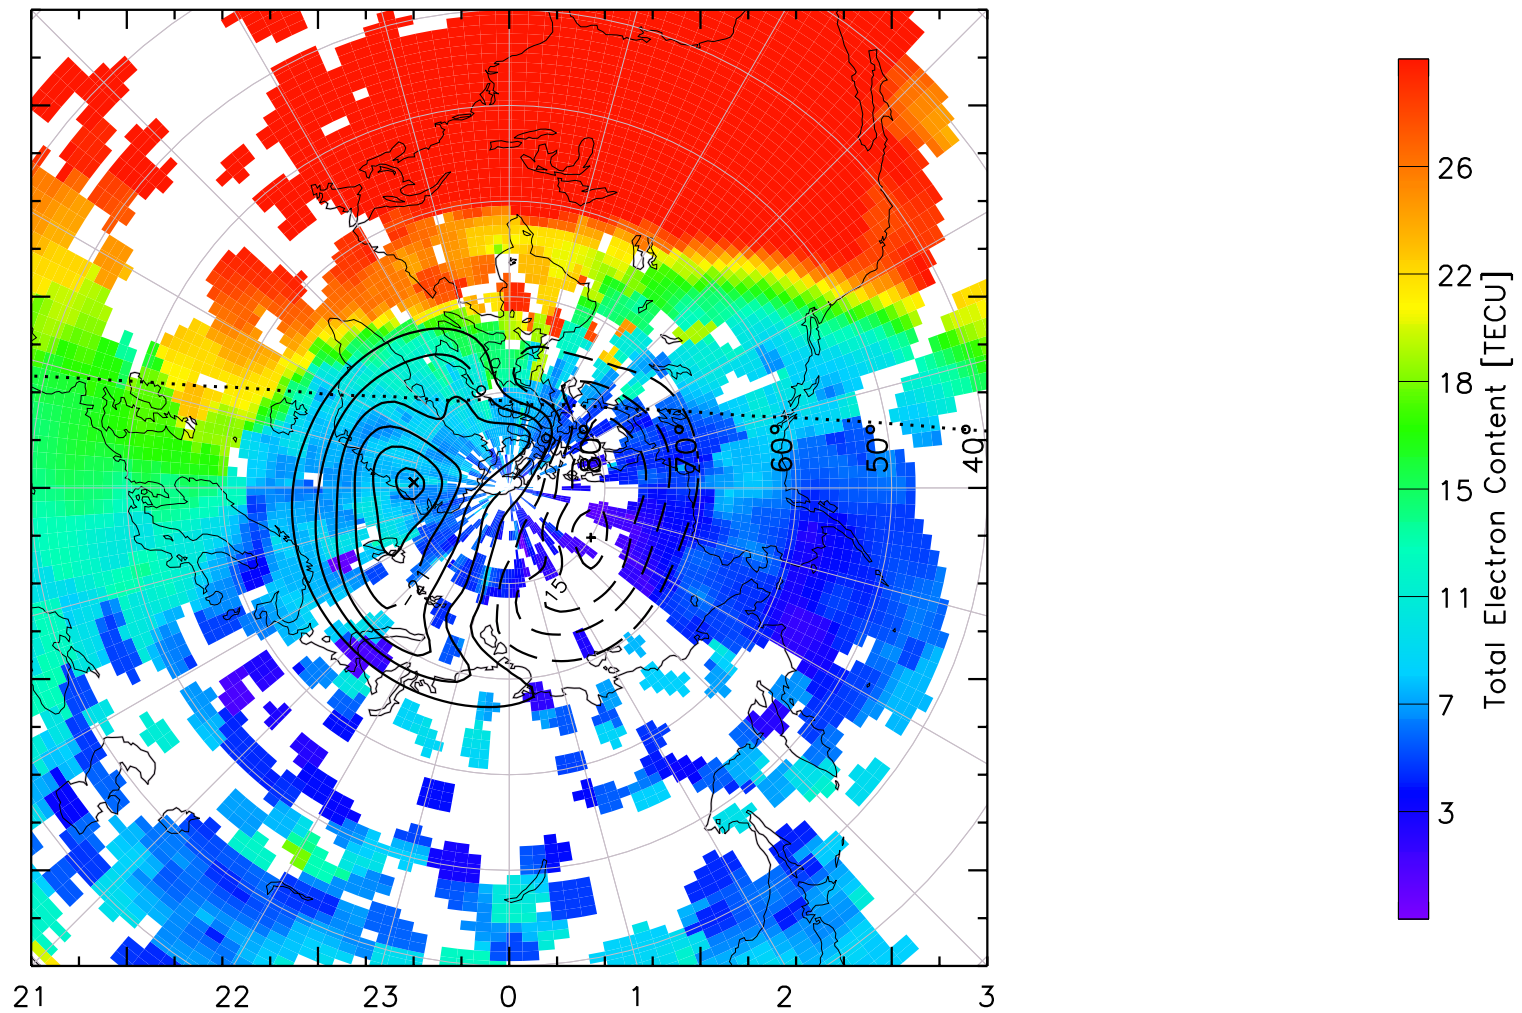

TOTAL ELECTRON CONTENT 13/Nov/2012 16:40:00.0
Median Filtered, Threshold = 0.10 to
13/Nov/2012 16:45:00.0