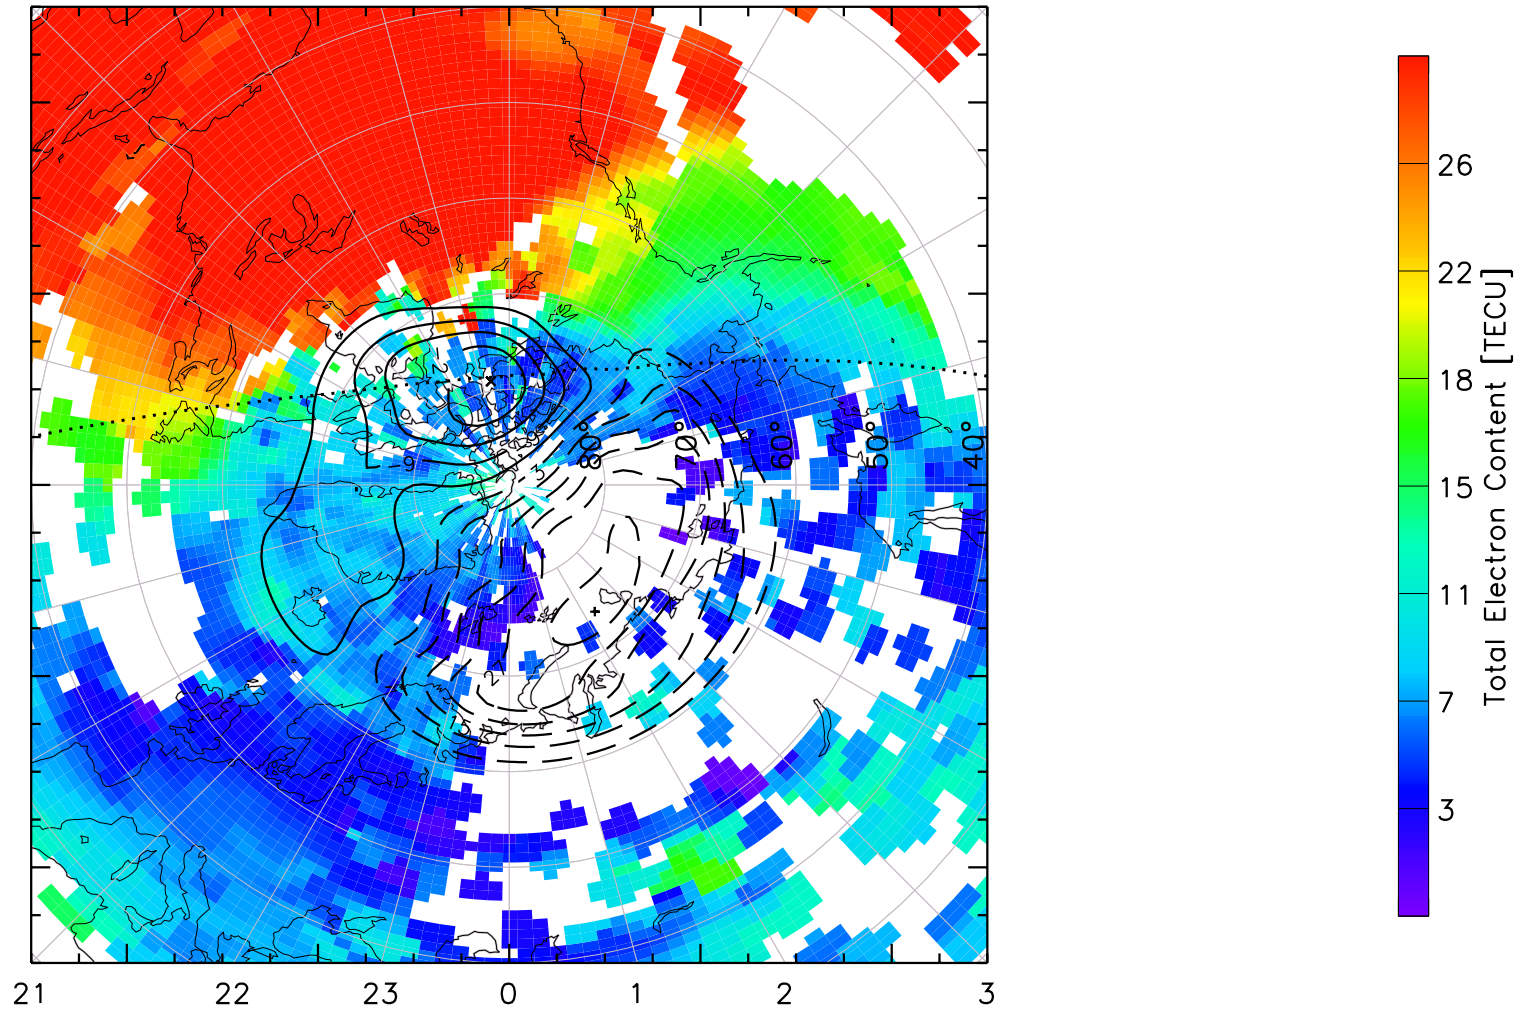

TOTAL ELECTRON CONTENT 13/Nov/2012 20:10:00.0
Median Filtered, Threshold = 0.10 to
13/Nov/2012 20:15:00.0