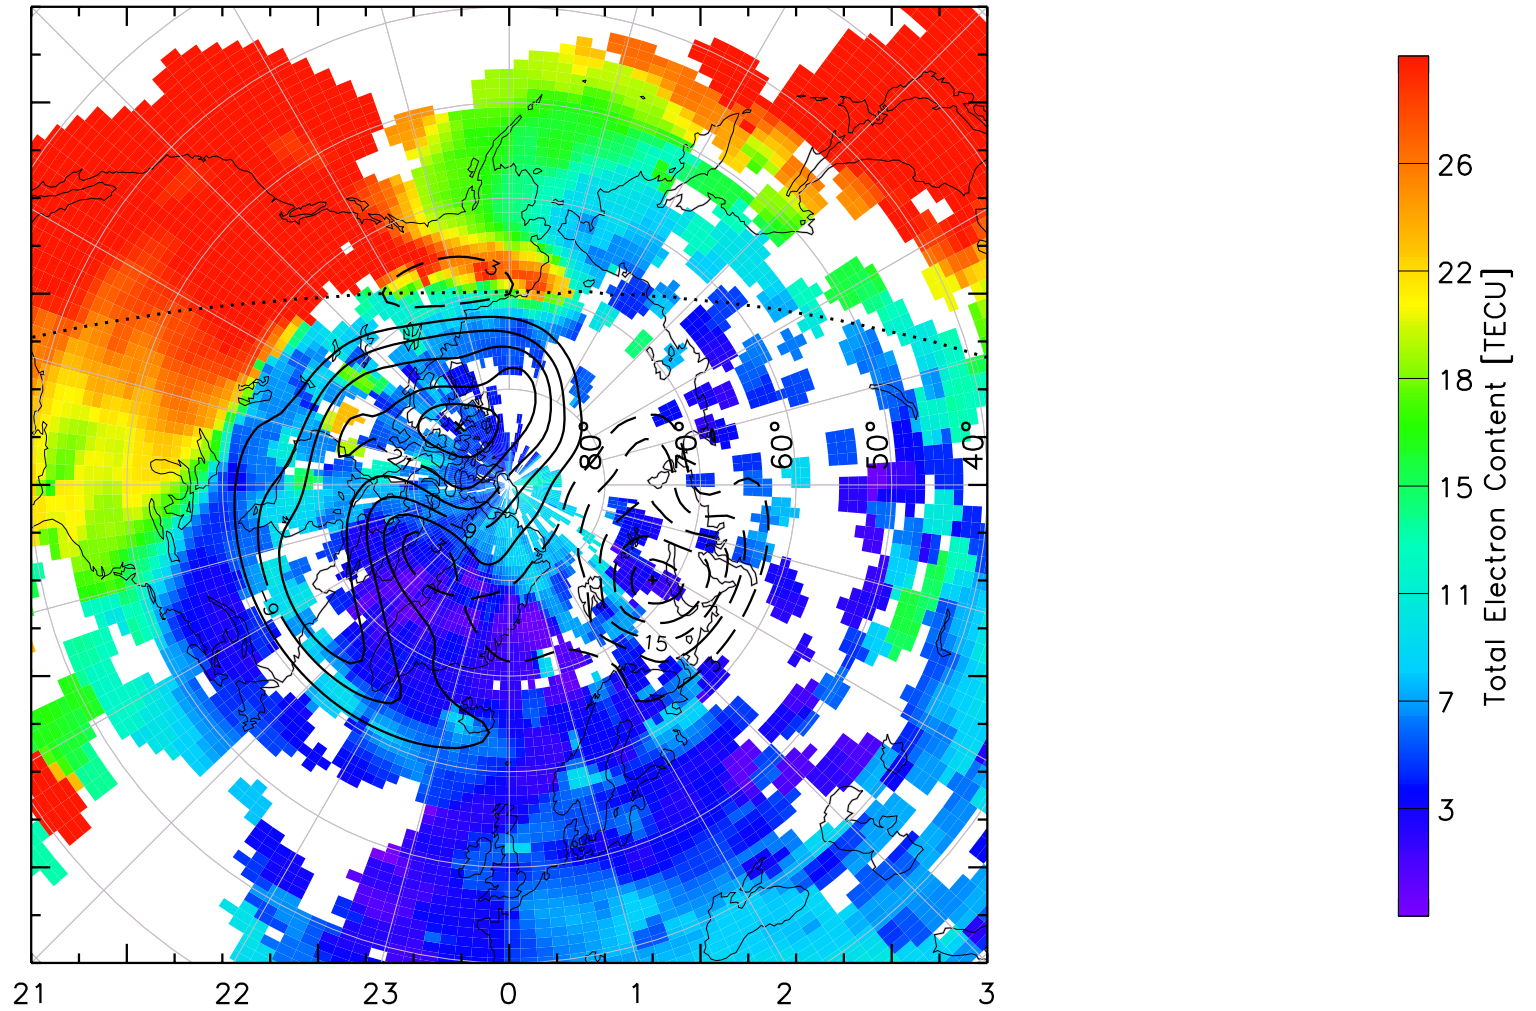

TOTAL ELECTRON CONTENT 13/Nov/2012 23:35:00.0
Median Filtered, Threshold = 0.10 to
13/Nov/2012 23:40:00.0