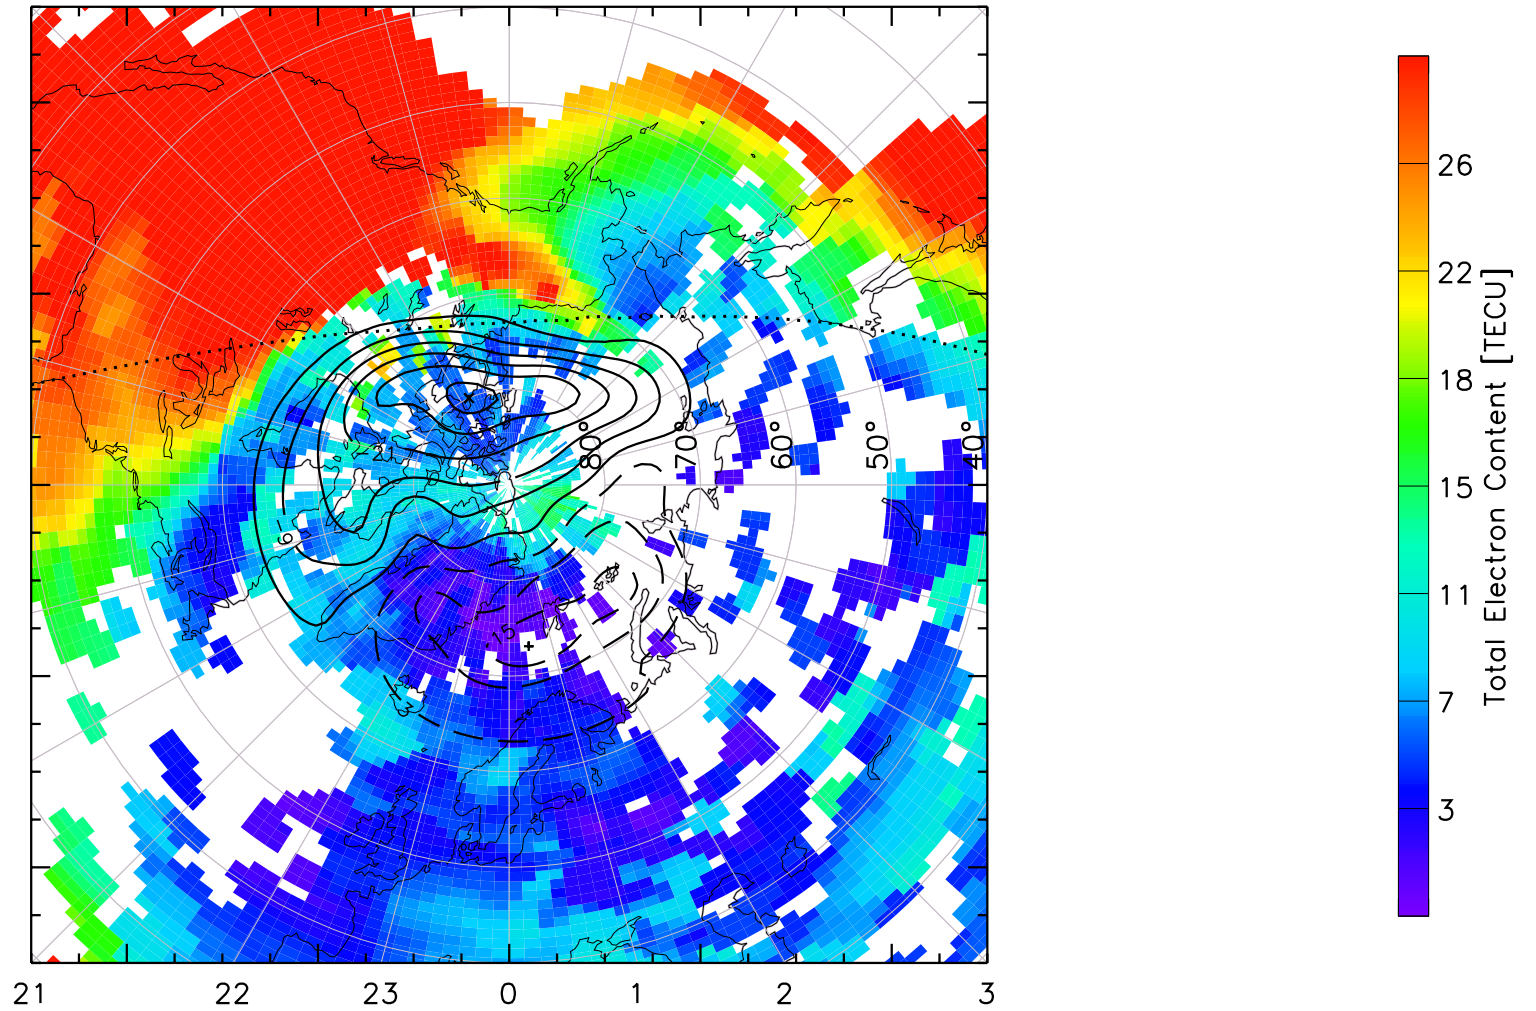

TOTAL ELECTRON CONTENT 13/Nov/2012 22:25:00.0
Median Filtered, Threshold = 0.10 to
13/Nov/2012 22:30:00.0