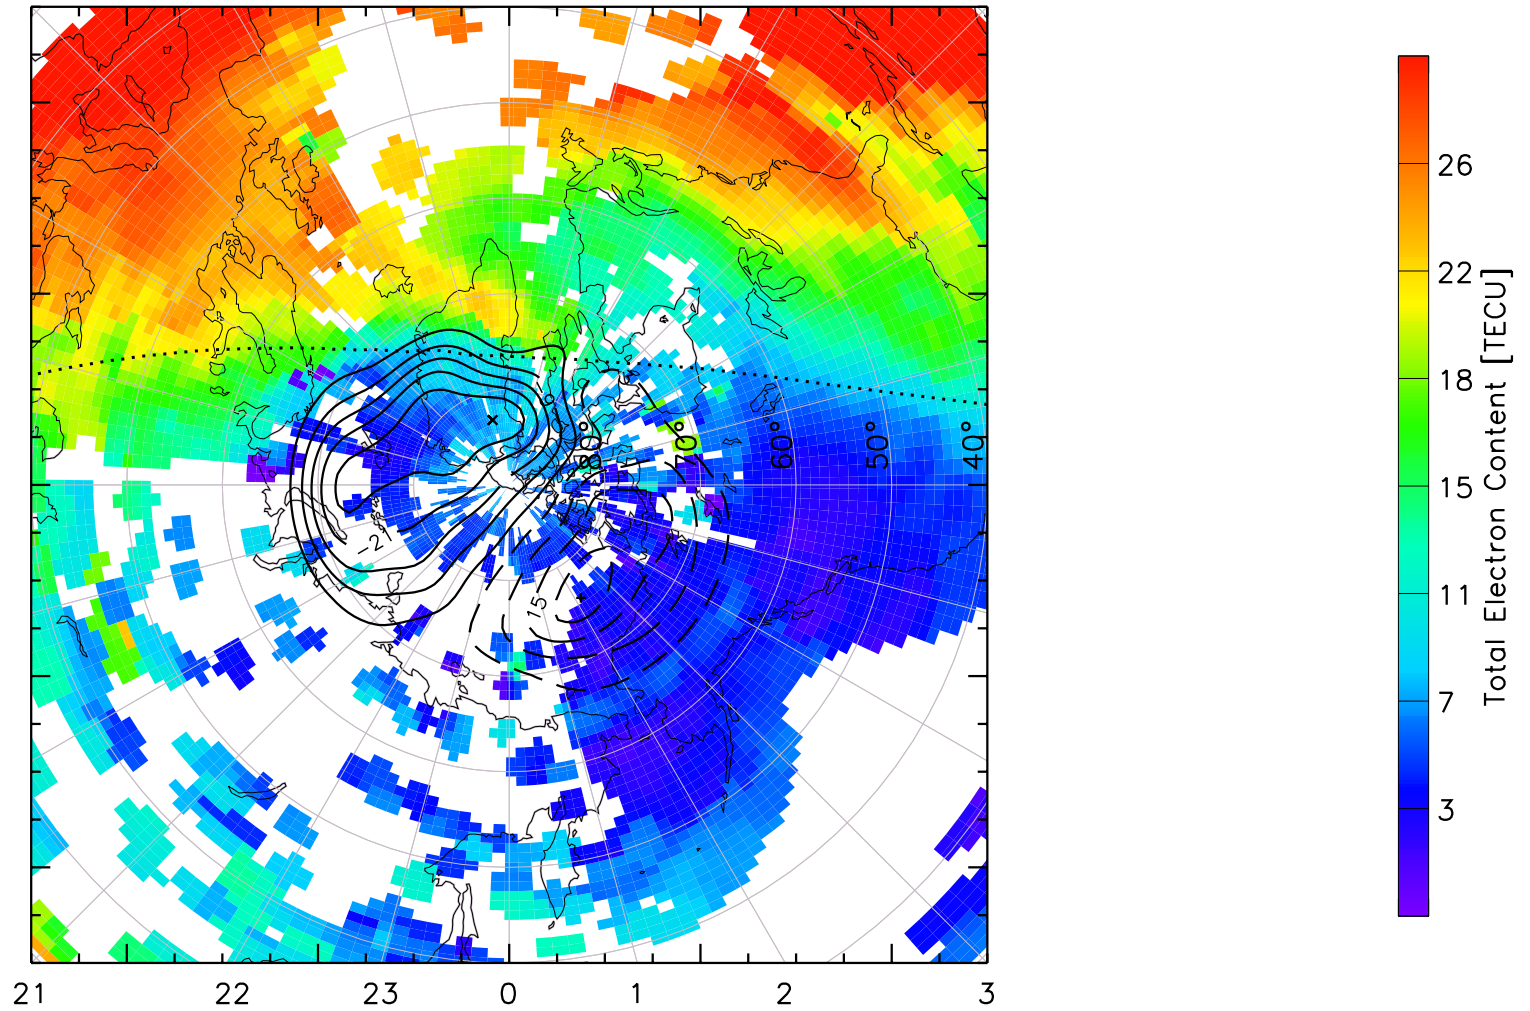

TOTAL ELECTRON CONTENT 13/Nov/2012 13:35:00.0
Median Filtered, Threshold = 0.10 to
13/Nov/2012 13:40:00.0