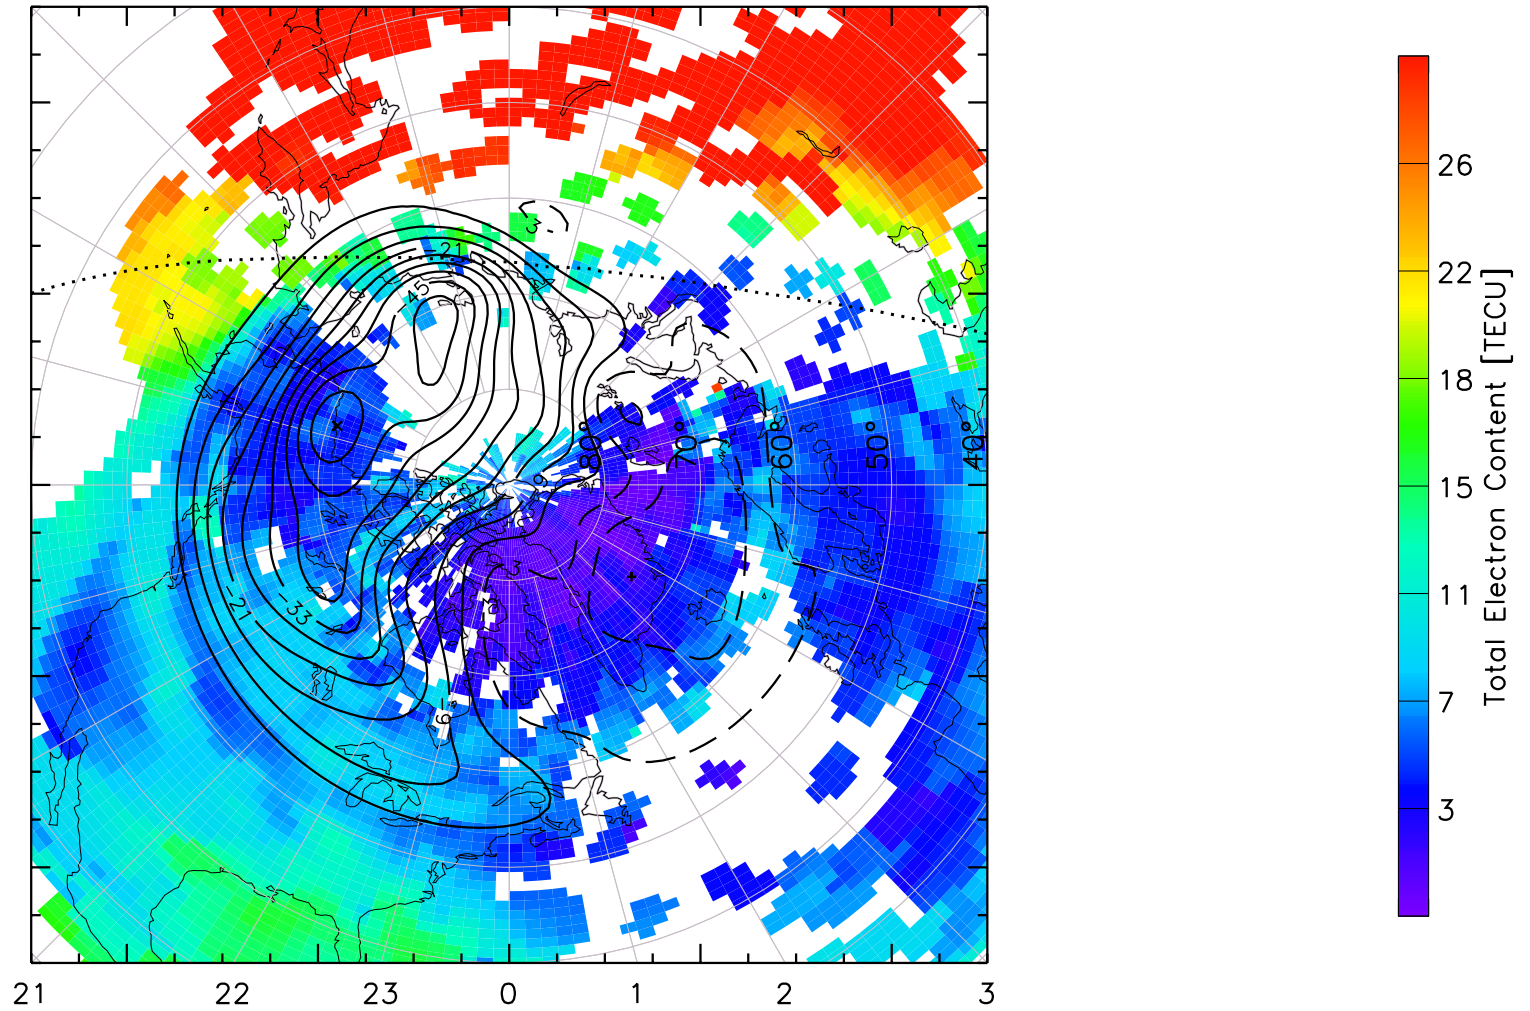

TOTAL ELECTRON CONTENT 14/Nov/2012 03:45:00.0
Median Filtered, Threshold = 0.10 to
14/Nov/2012 03:50:00.0