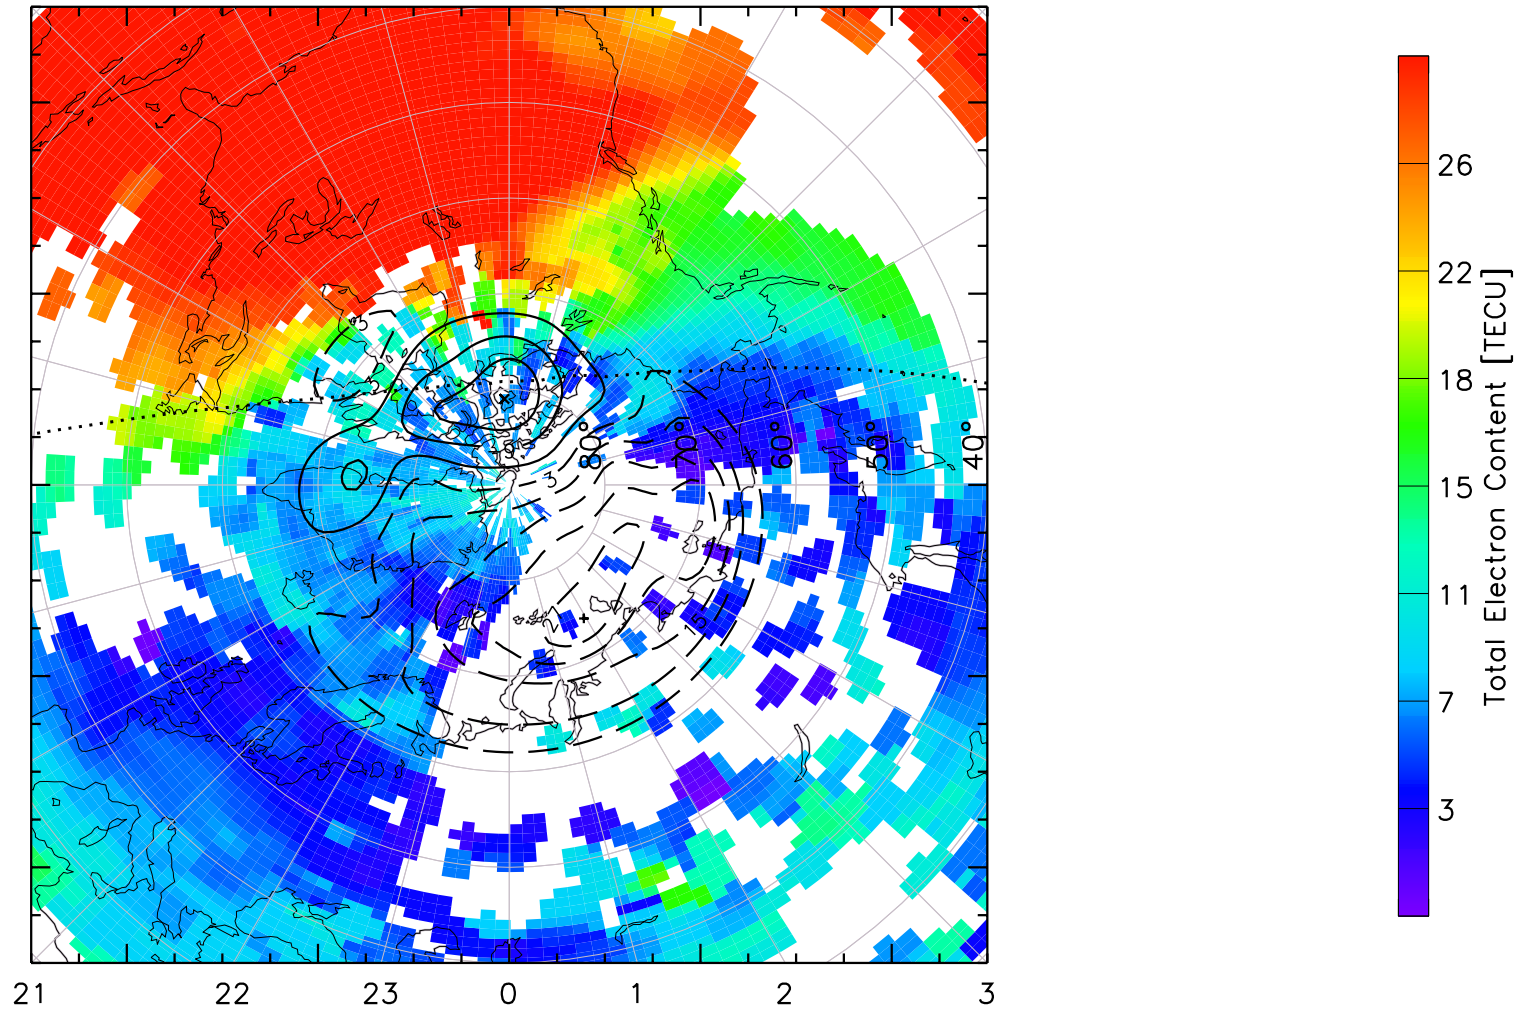

TOTAL ELECTRON CONTENT 13/Nov/2012 19:50:00.0
Median Filtered, Threshold = 0.10 to
13/Nov/2012 19:55:00.0