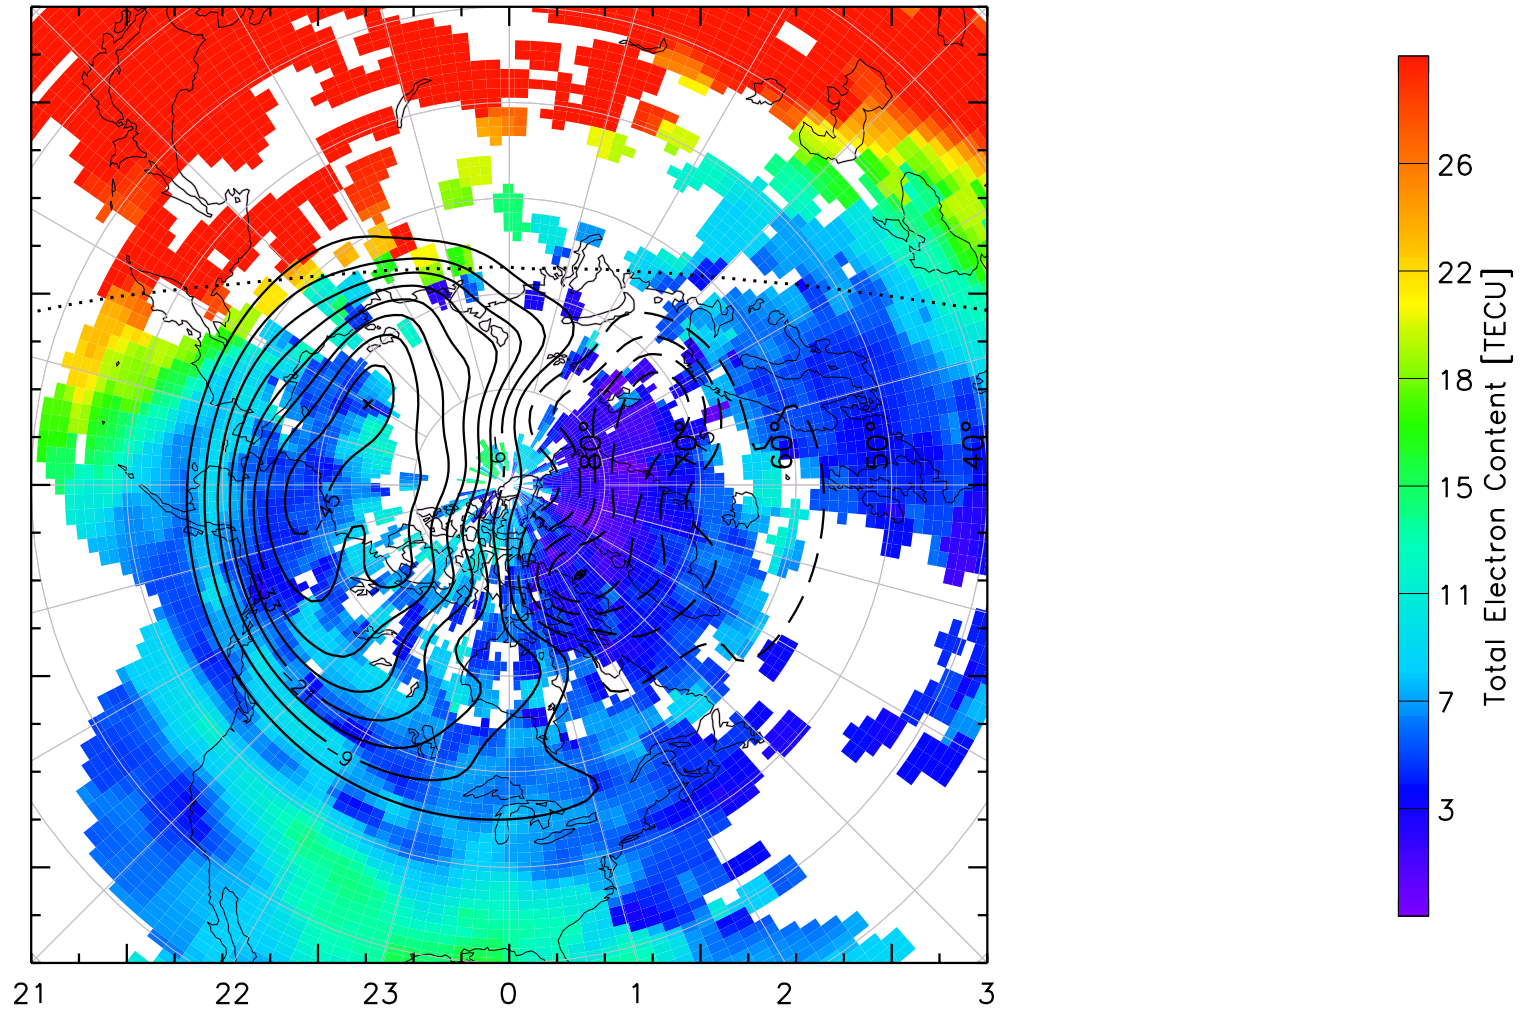

TOTAL ELECTRON CONTENT 14/Nov/2012 05:20:00.0
Median Filtered, Threshold = 0.10 to
14/Nov/2012 05:25:00.0