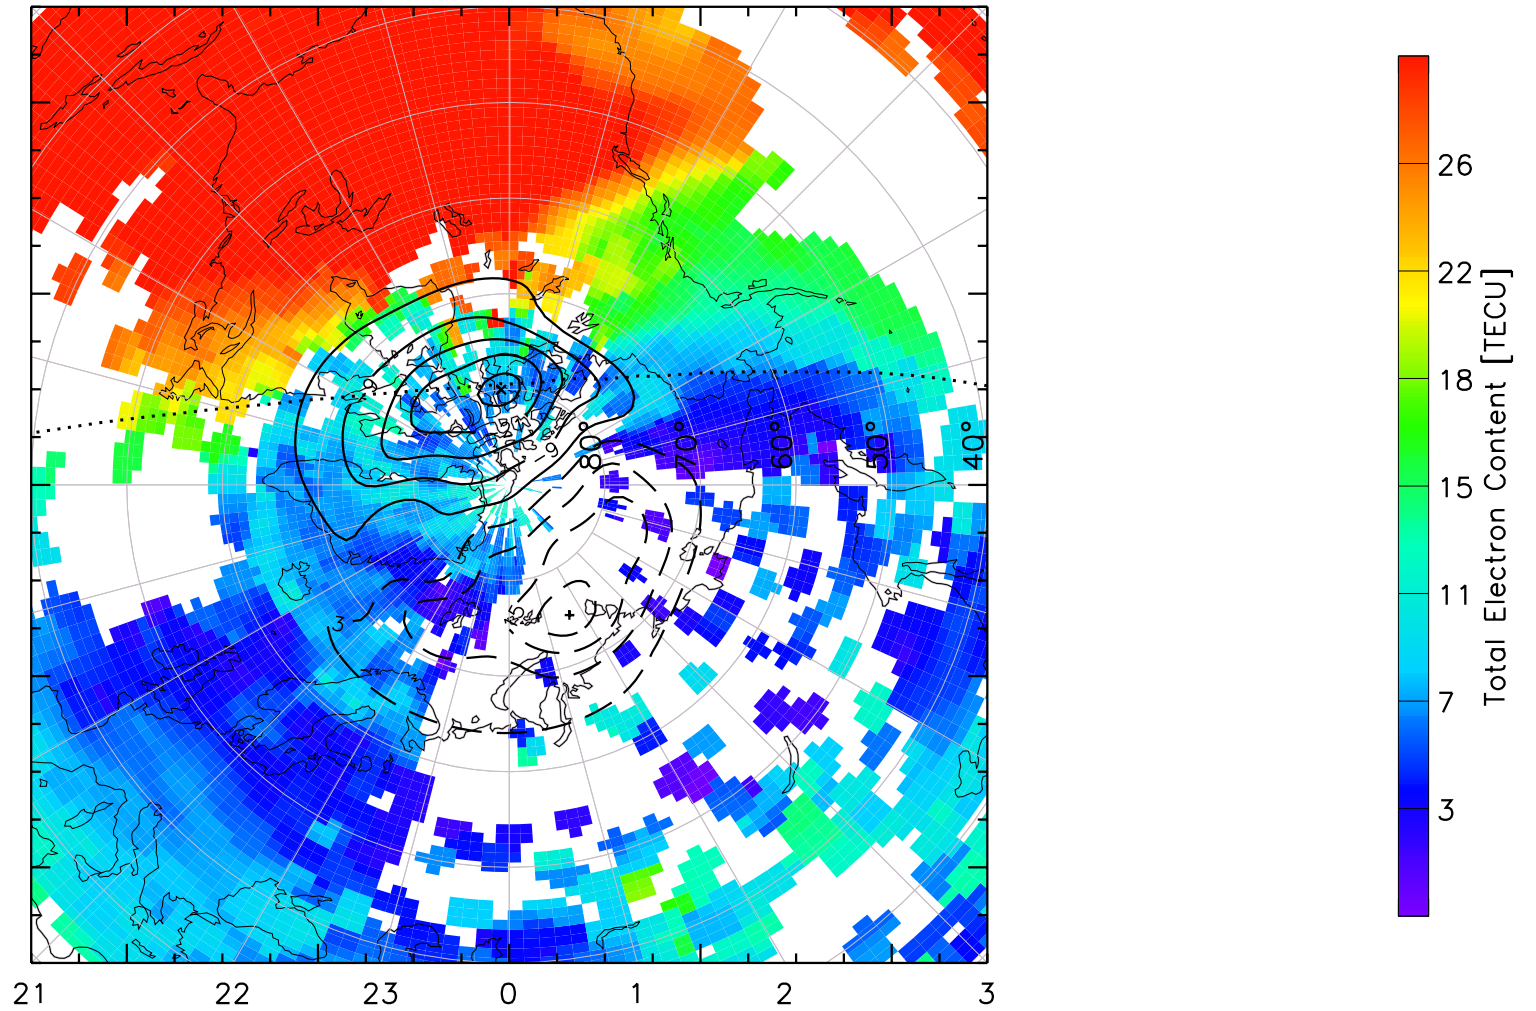

TOTAL ELECTRON CONTENT 13/Nov/2012 19:40:00.0
Median Filtered, Threshold = 0.10 to
13/Nov/2012 19:45:00.0