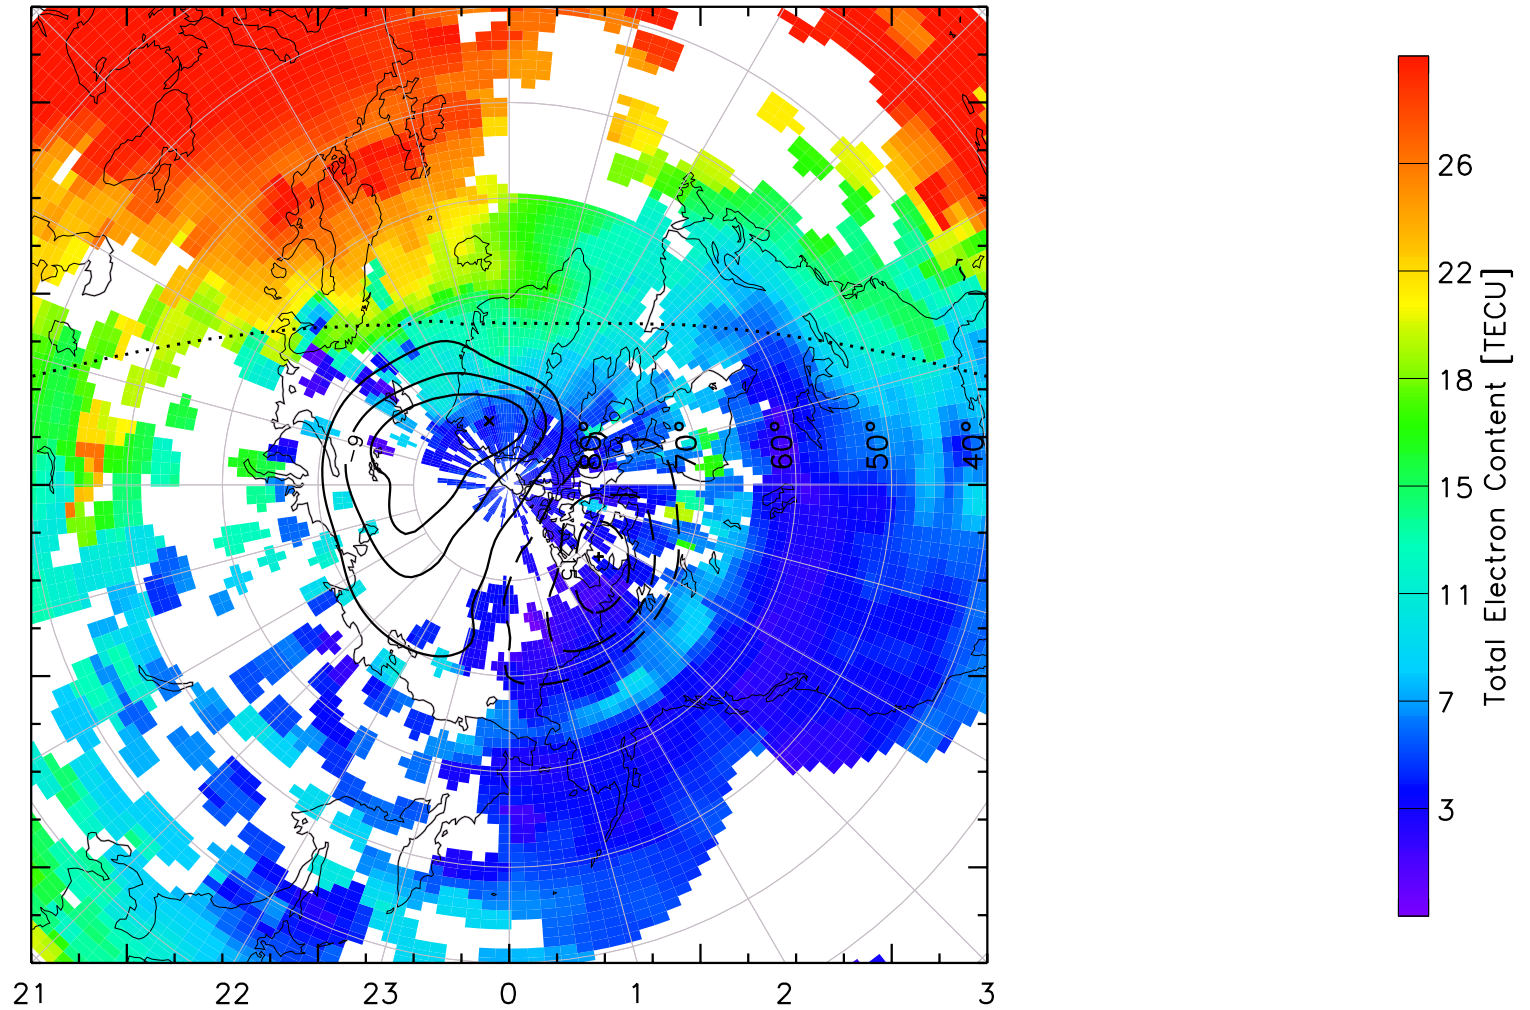

TOTAL ELECTRON CONTENT 13/Nov/2012 12:10:00.0
Median Filtered, Threshold = 0.10 to
13/Nov/2012 12:15:00.0

1200 0600
[Empty box]