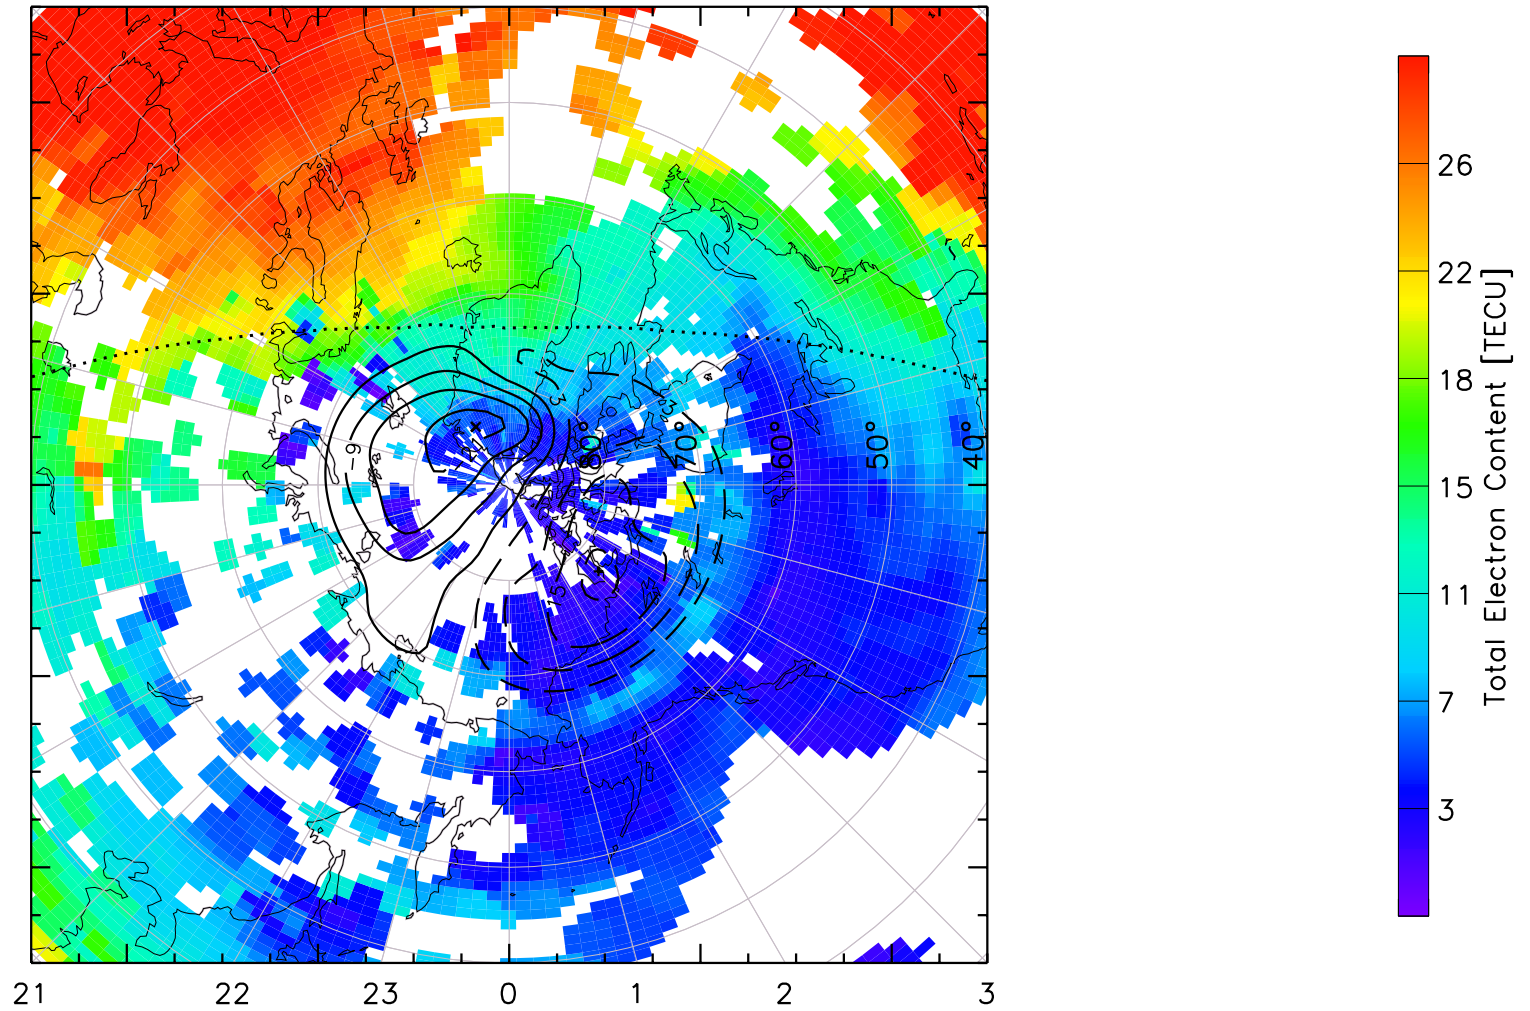

TOTAL ELECTRON CONTENT 13/Nov/2012 12:20:00.0
Median Filtered, Threshold = 0.10 to
13/Nov/2012 12:25:00.0

1200 0600
[Empty box]