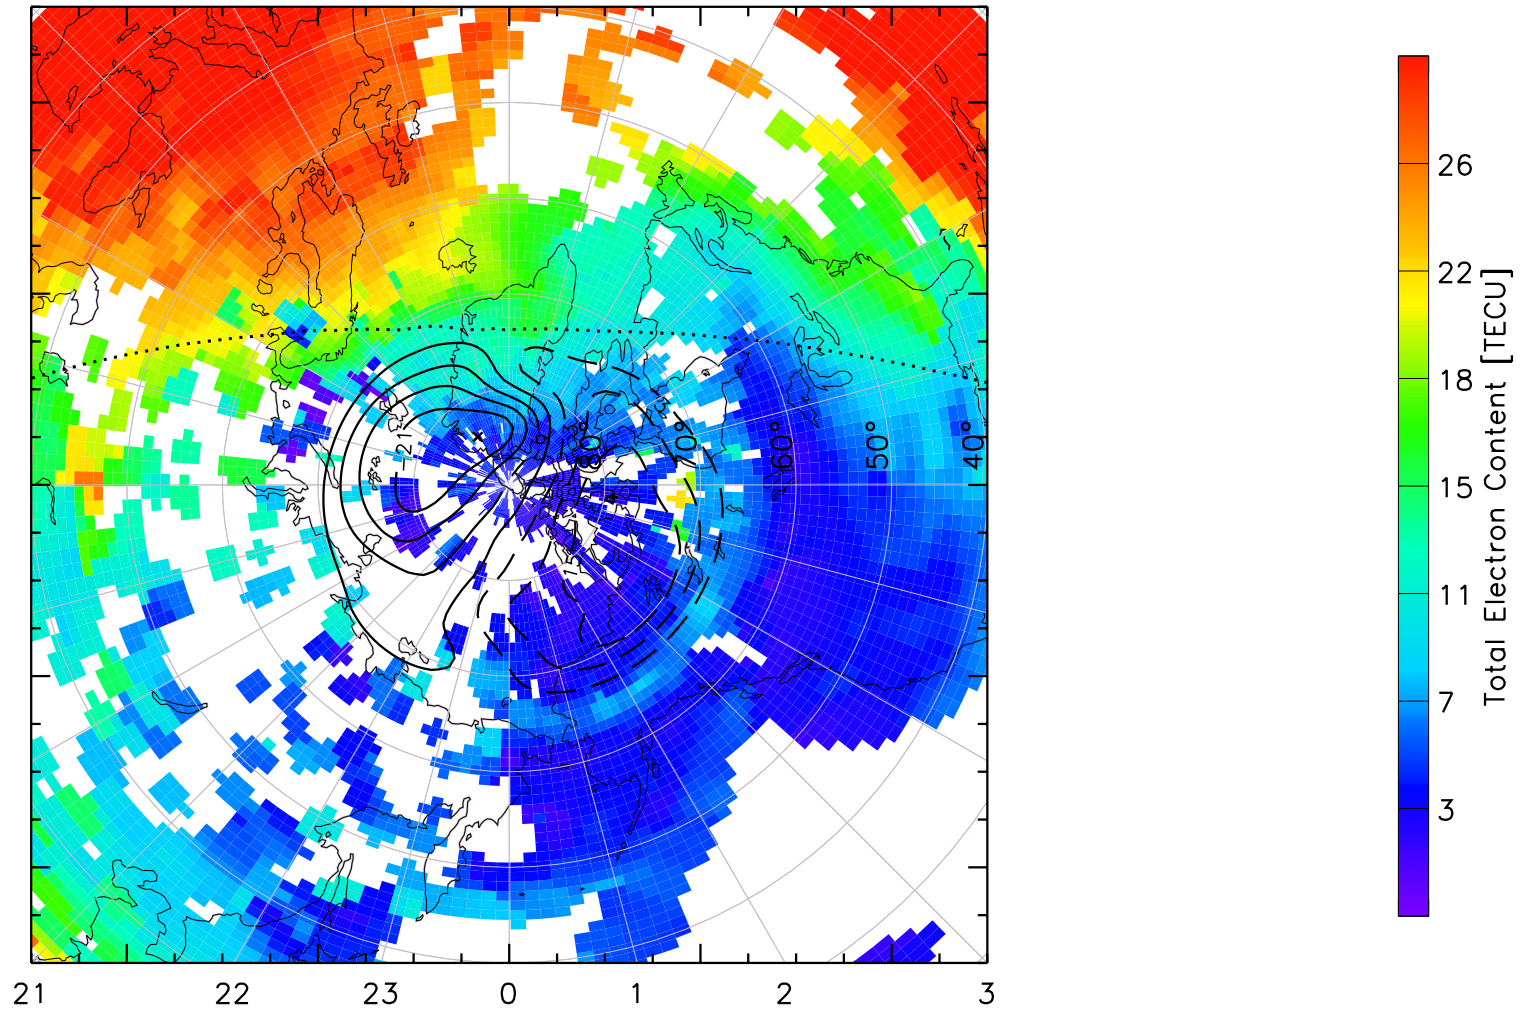

TOTAL ELECTRON CONTENT 13/Nov/2012 12:25:00.0
Median Filtered, Threshold = 0.10 to
13/Nov/2012 12:30:00.0

1200 0600
[Empty box]