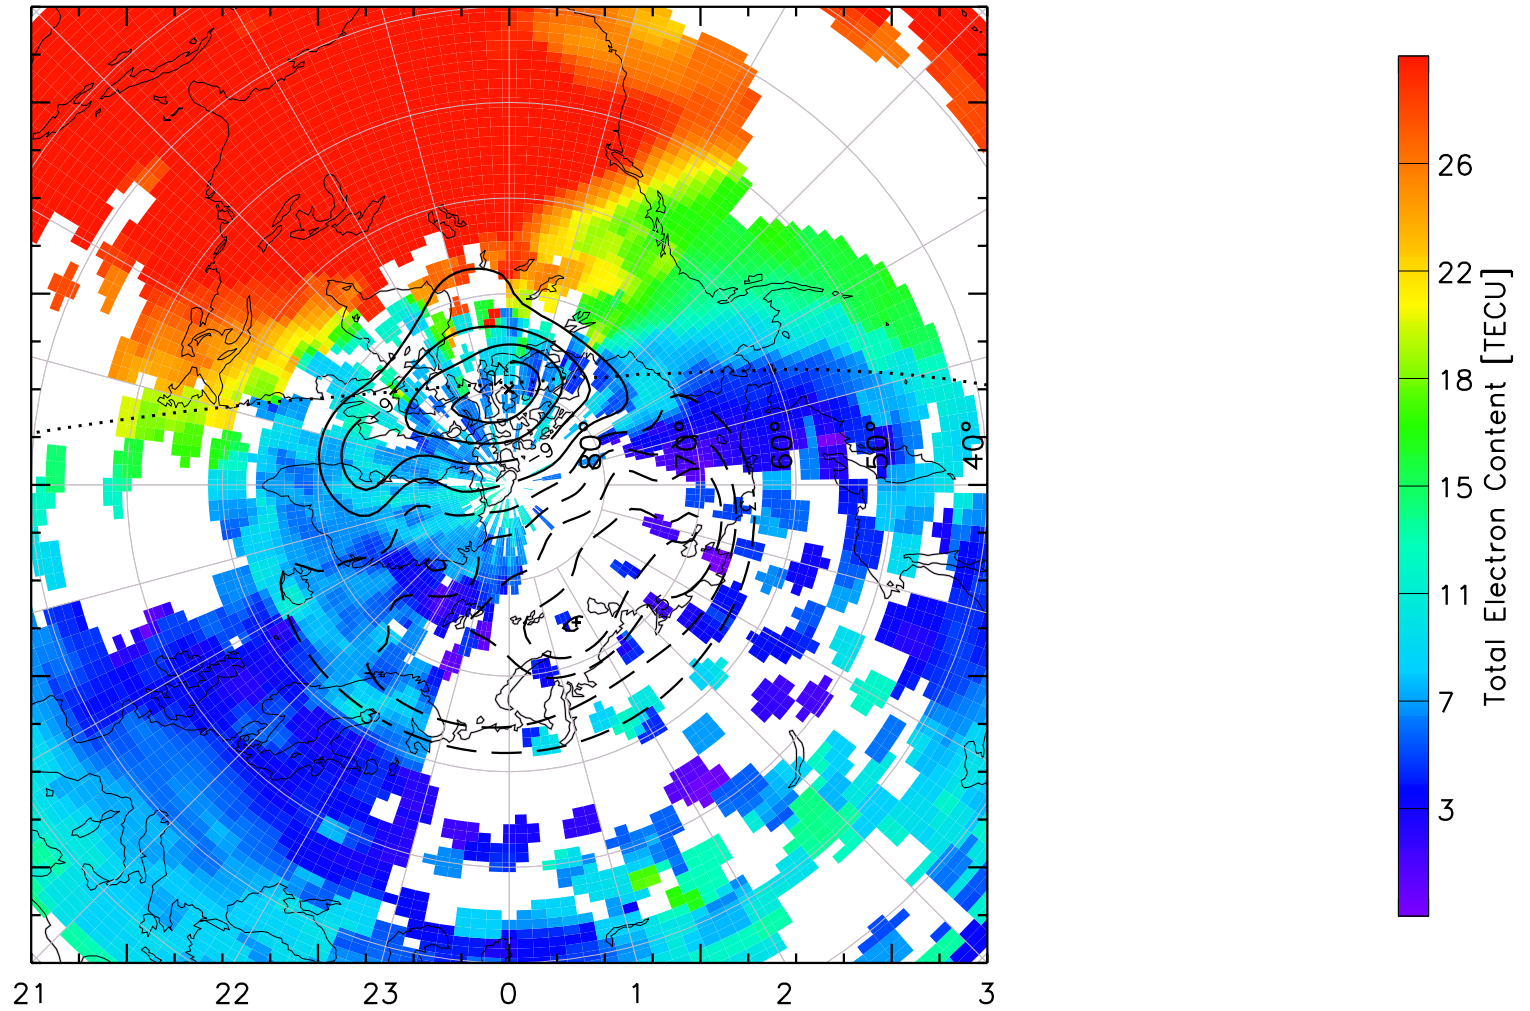

TOTAL ELECTRON CONTENT 13/Nov/2012 19:45:00.0
Median Filtered, Threshold = 0.10 to
13/Nov/2012 19:50:00.0