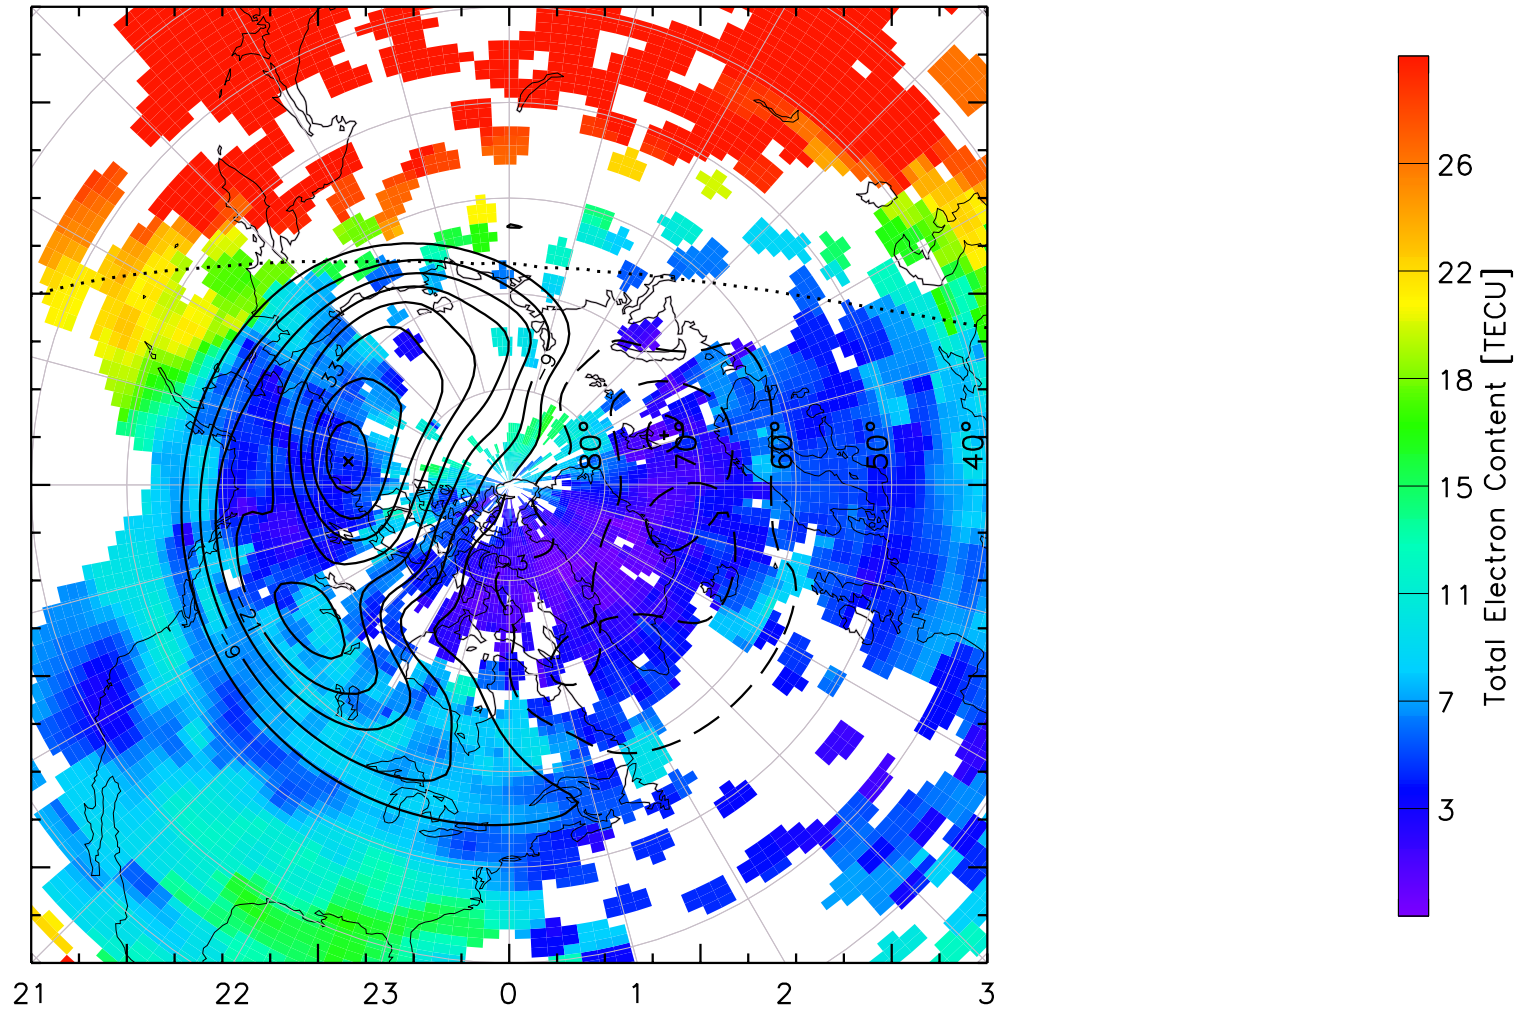

TOTAL ELECTRON CONTENT 14/Nov/2012 04:10:00.0
Median Filtered, Threshold = 0.10 to
14/Nov/2012 04:15:00.0