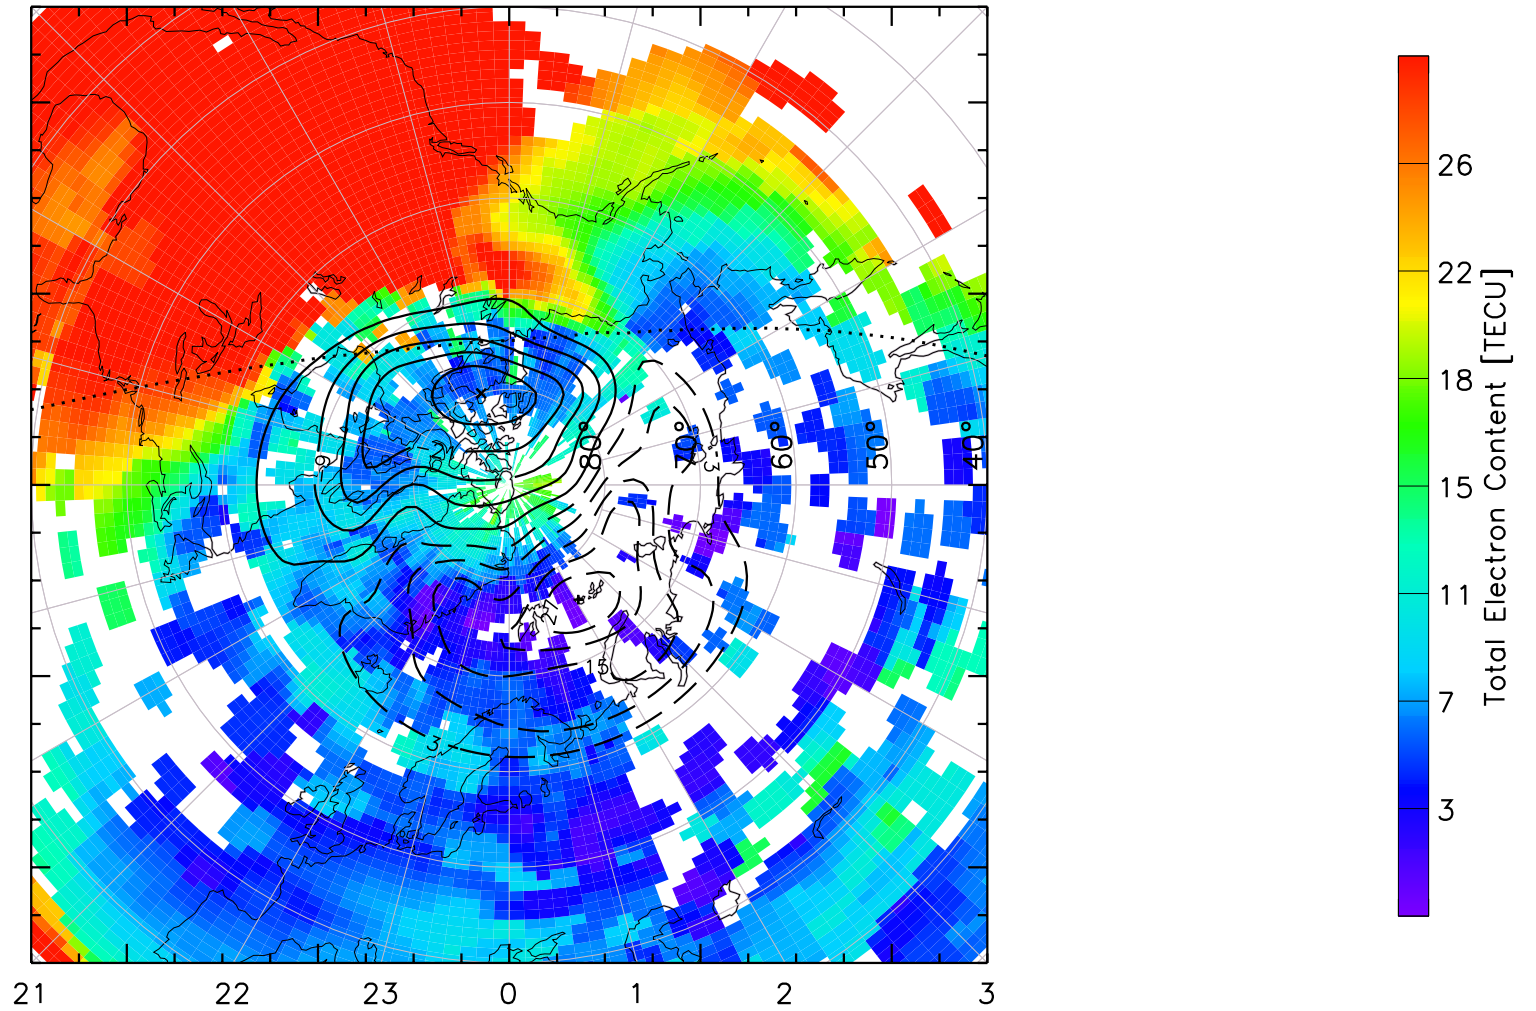

TOTAL ELECTRON CONTENT 13/Nov/2012 21:45:00.0
Median Filtered, Threshold = 0.10 to
13/Nov/2012 21:50:00.0