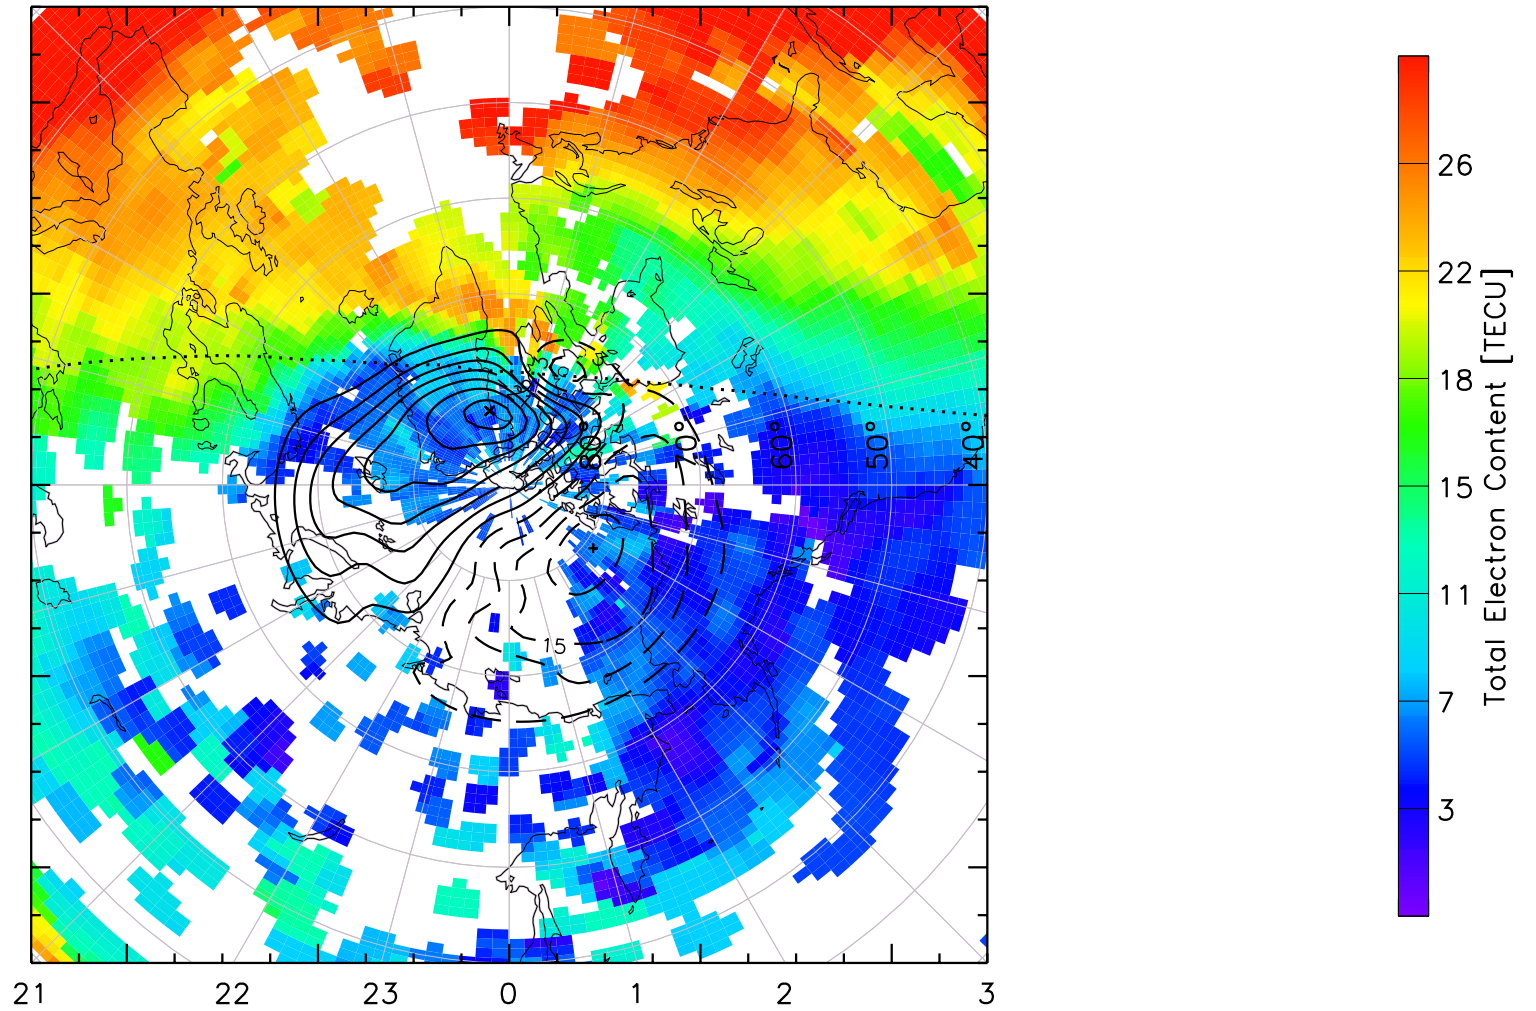

TOTAL ELECTRON CONTENT 13/Nov/2012 14:20:00.0
Median Filtered, Threshold = 0.10 to
13/Nov/2012 14:25:00.0