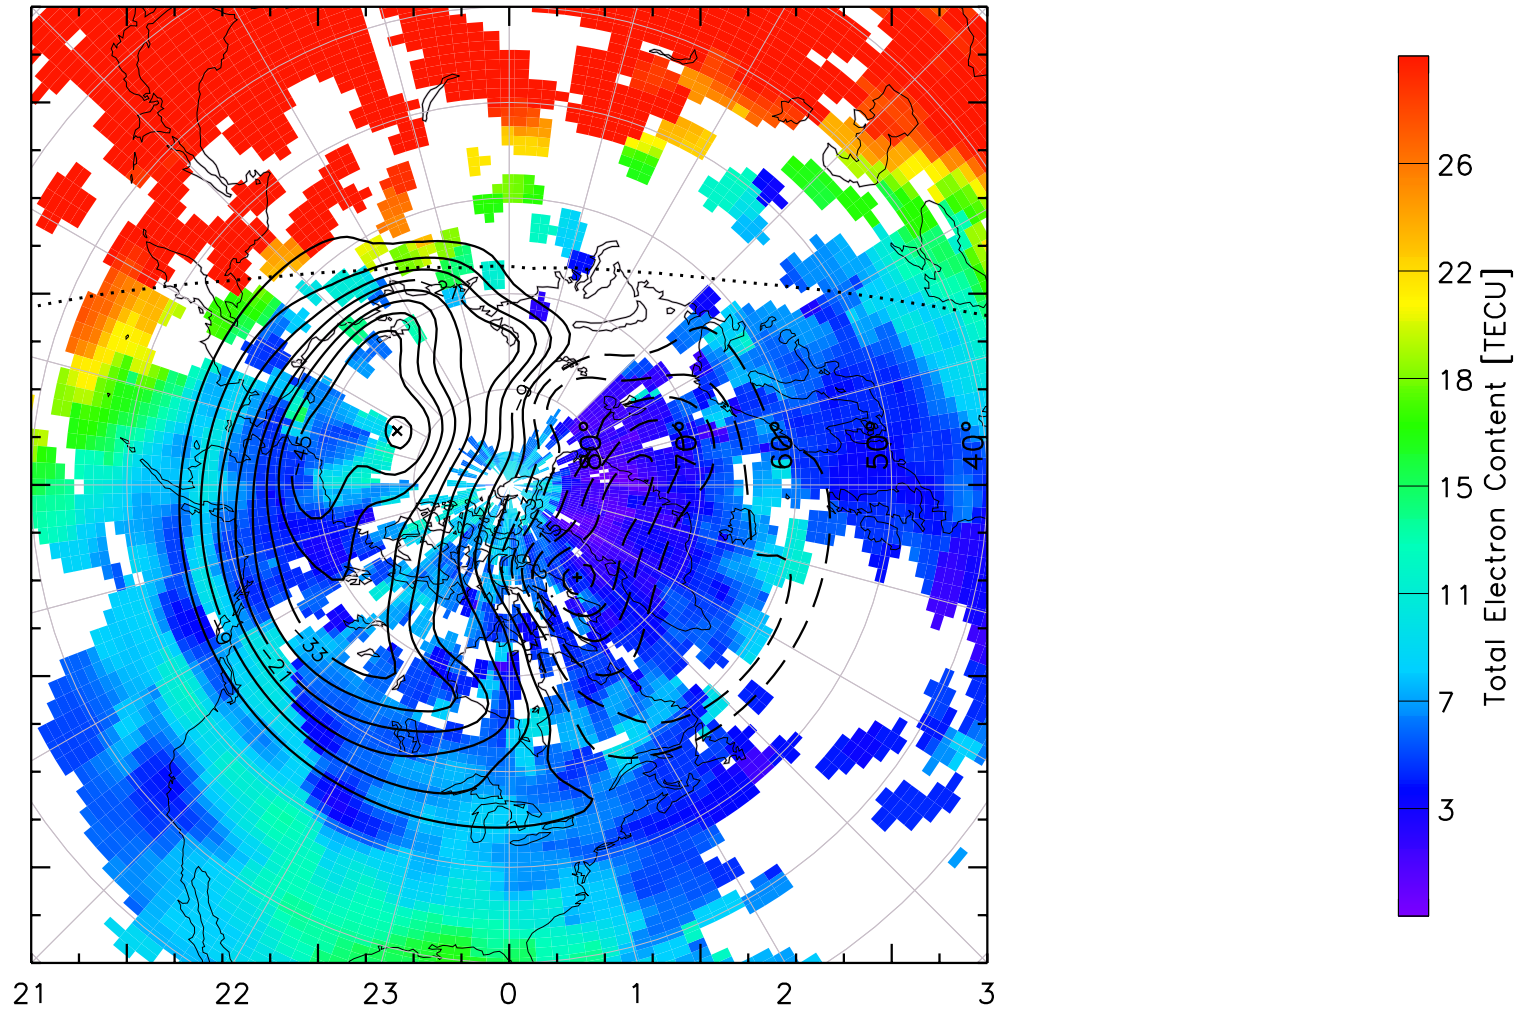

TOTAL ELECTRON CONTENT 14/Nov/2012 05:05:00.0
Median Filtered, Threshold = 0.10 to
14/Nov/2012 05:10:00.0