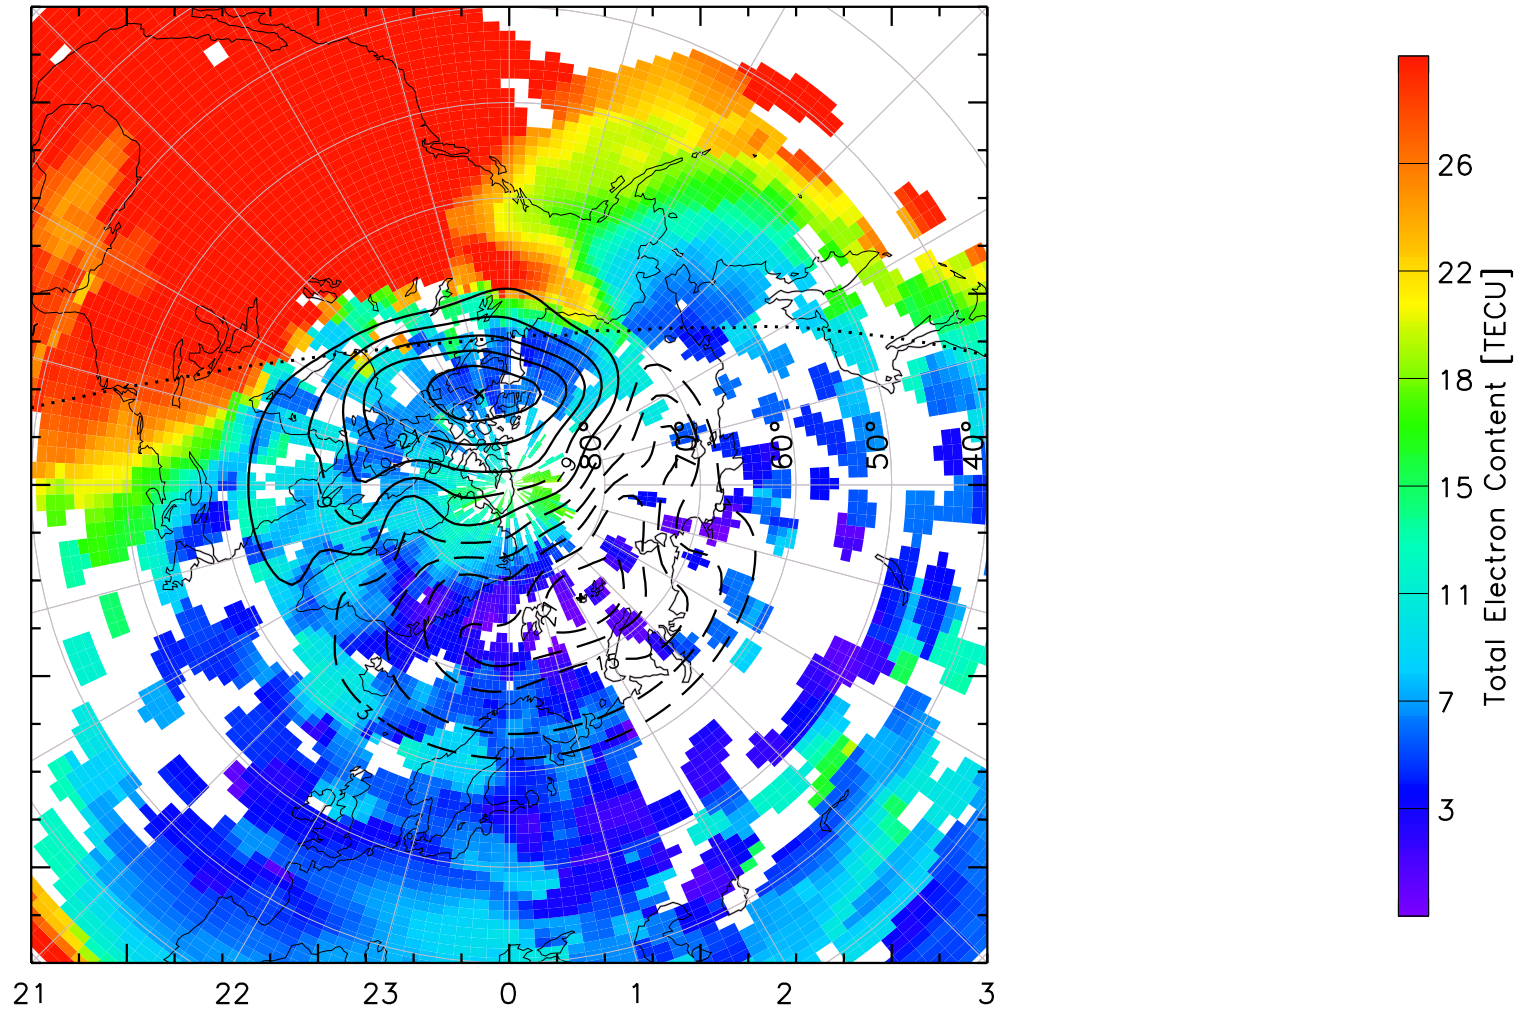

TOTAL ELECTRON CONTENT 13/Nov/2012 21:50:00.0
Median Filtered, Threshold = 0.10 to
13/Nov/2012 21:55:00.0