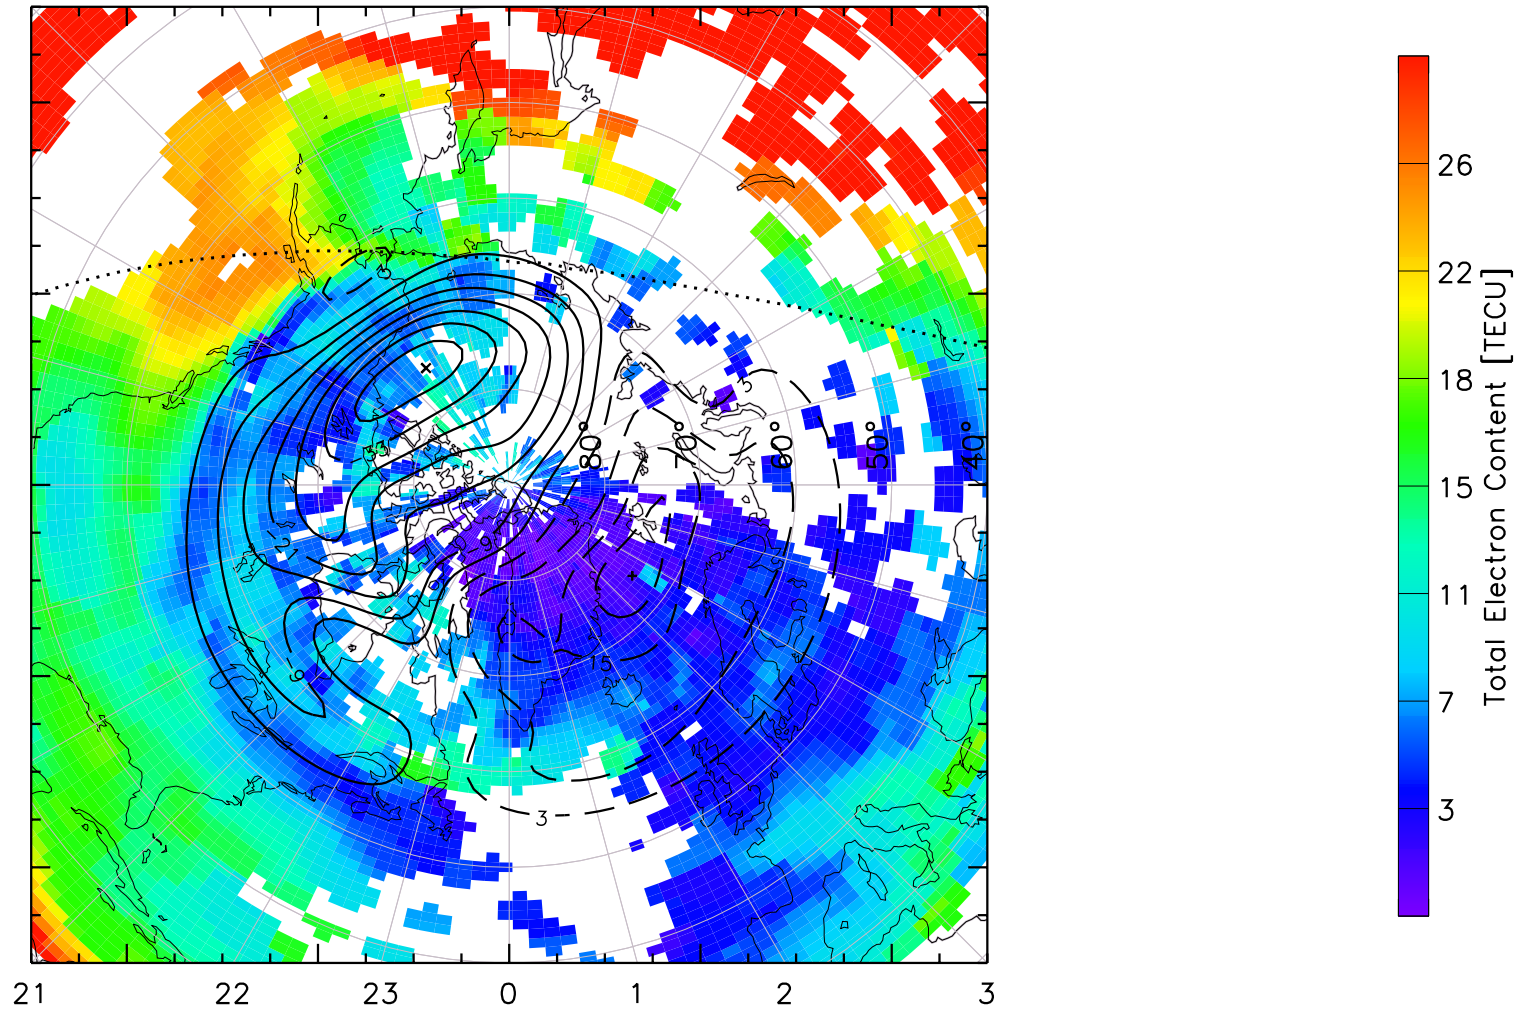

TOTAL ELECTRON CONTENT 14/Nov/2012 01:55:00.0
Median Filtered, Threshold = 0.10 to
14/Nov/2012 02:00:00.0