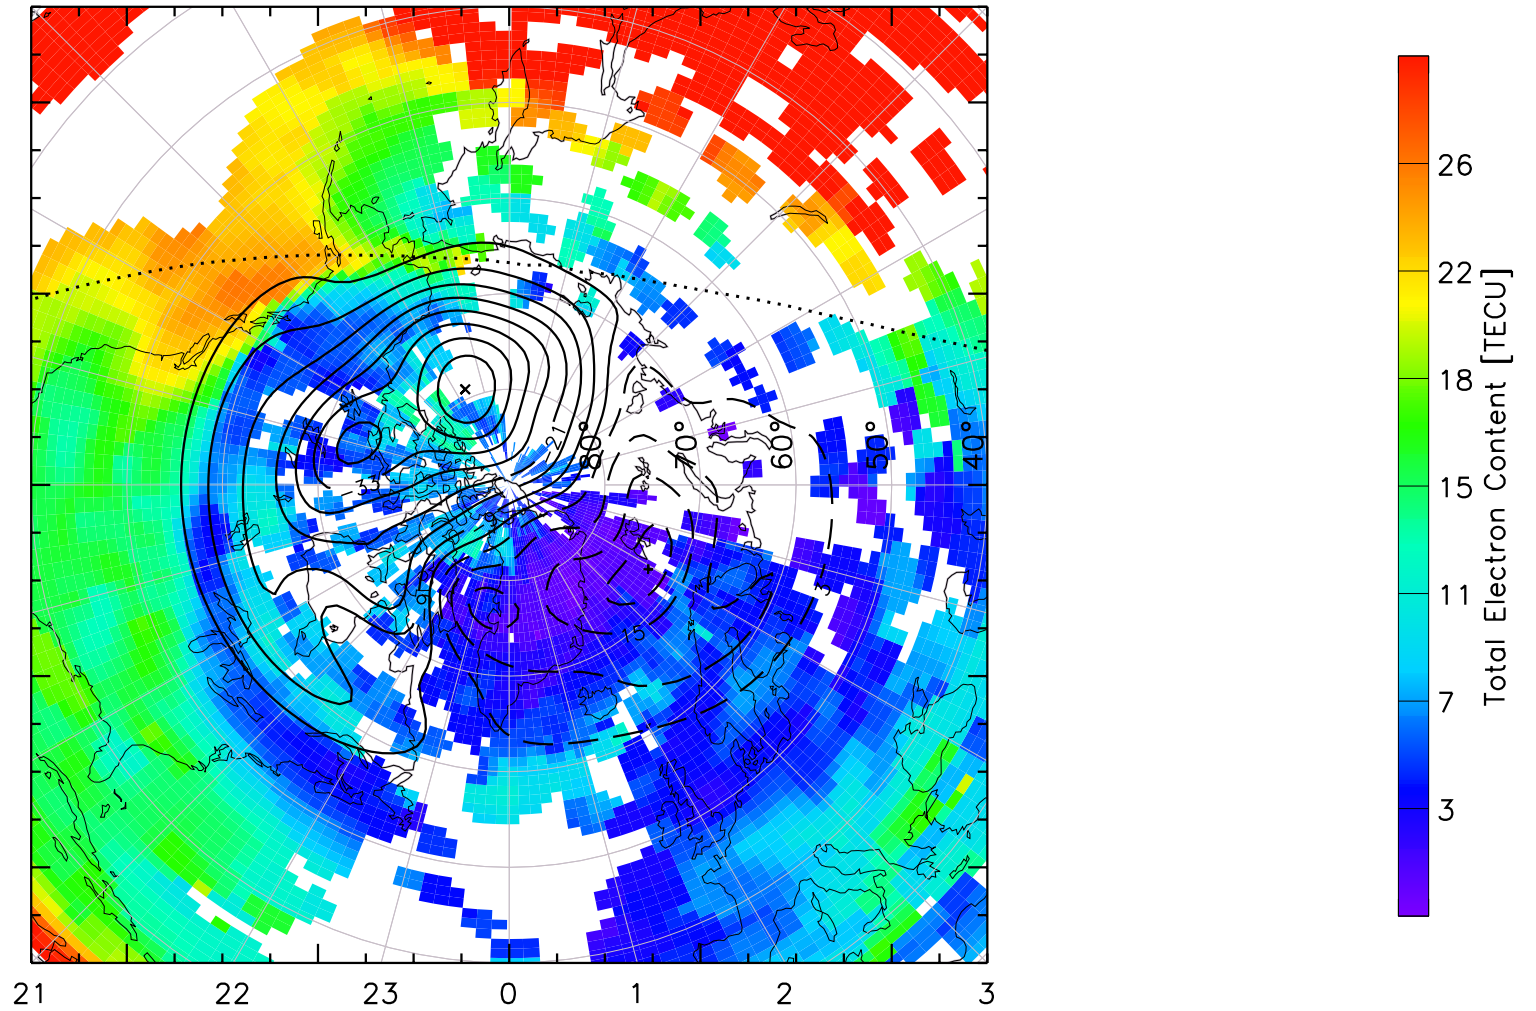

TOTAL ELECTRON CONTENT 14/Nov/2012 01:30:00.0
Median Filtered, Threshold = 0.10 to
14/Nov/2012 01:35:00.0