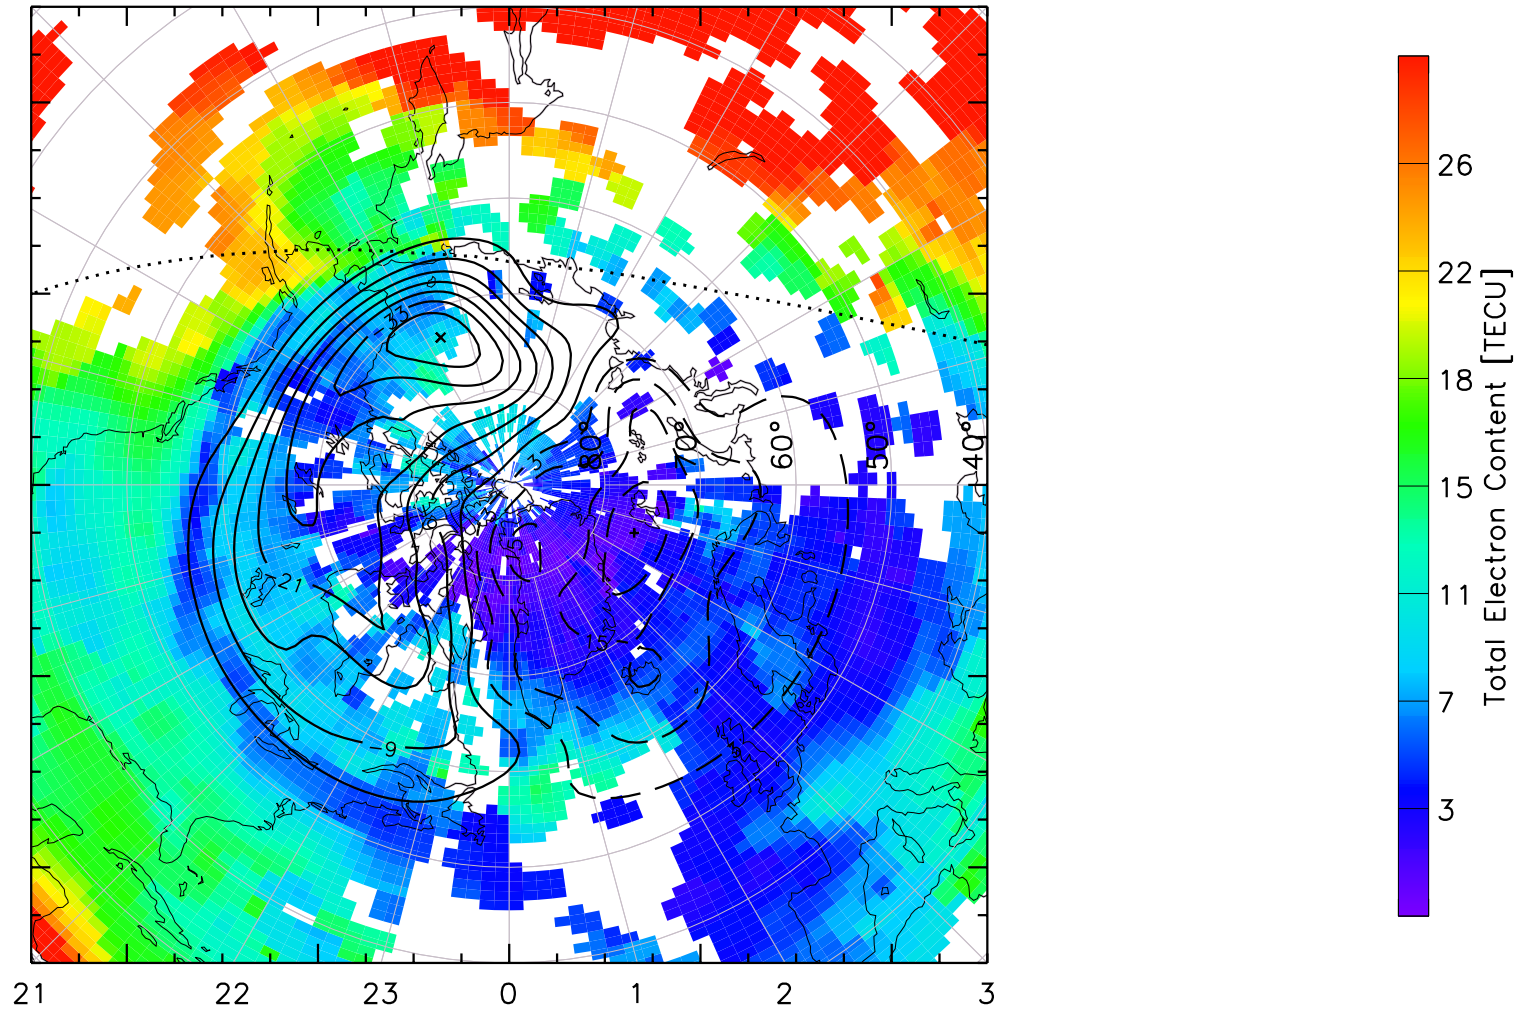

TOTAL ELECTRON CONTENT 14/Nov/2012 02:15:00.0
Median Filtered, Threshold = 0.10 to
14/Nov/2012 02:20:00.0