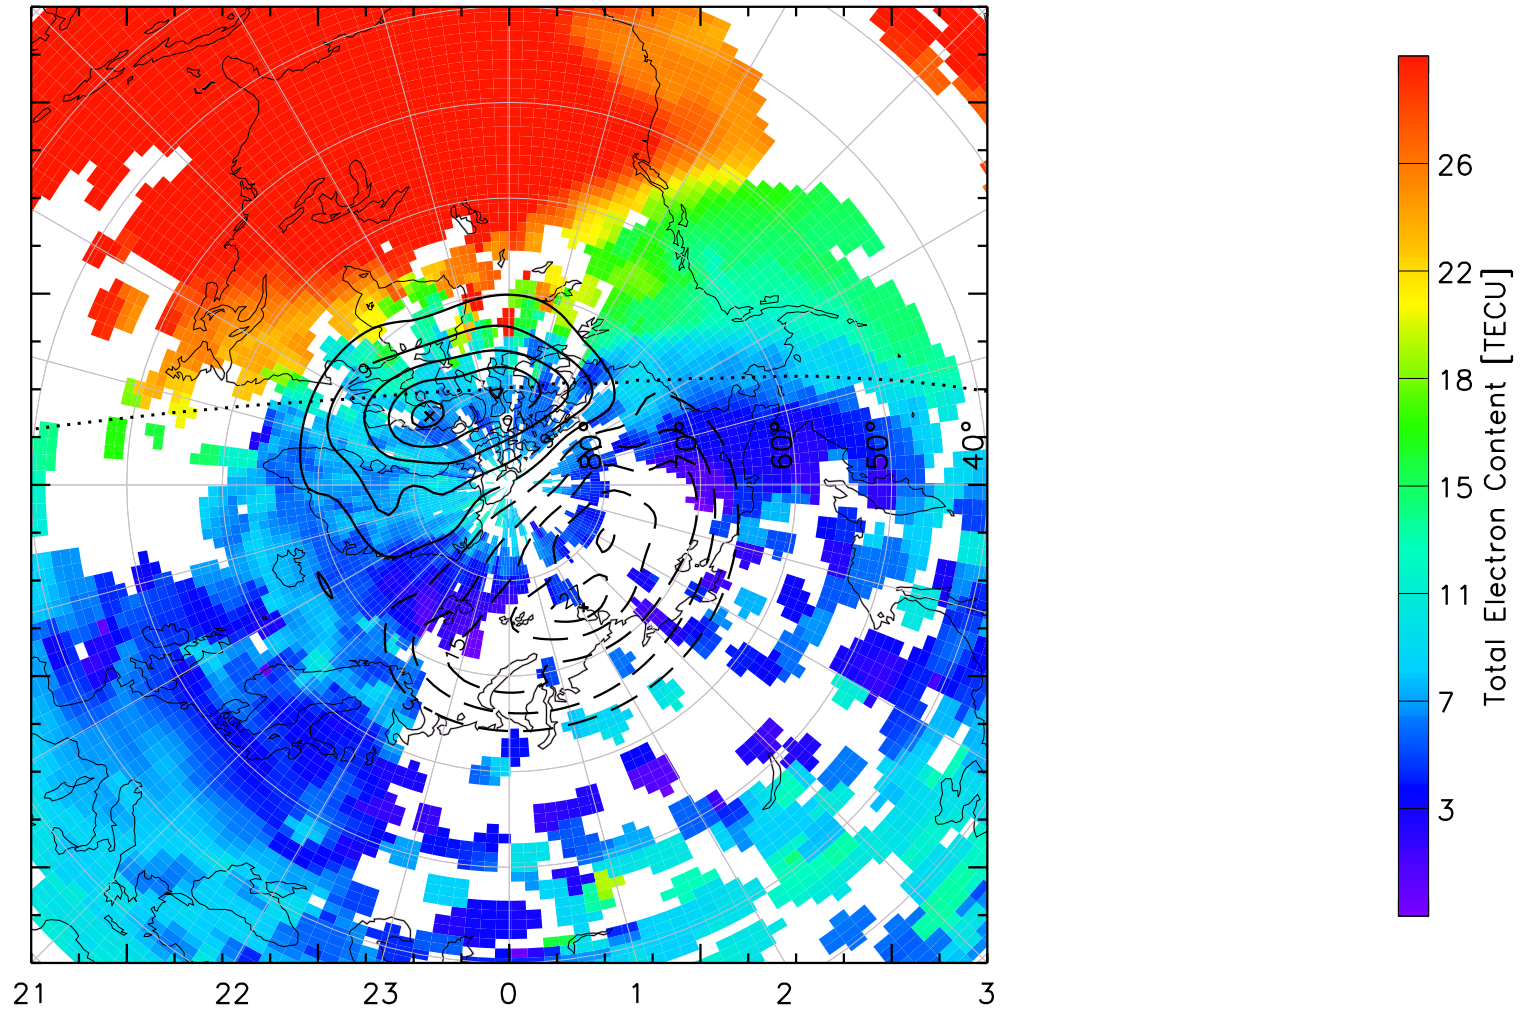

TOTAL ELECTRON CONTENT 13/Nov/2012 19:25:00.0
Median Filtered, Threshold = 0.10 to
13/Nov/2012 19:30:00.0