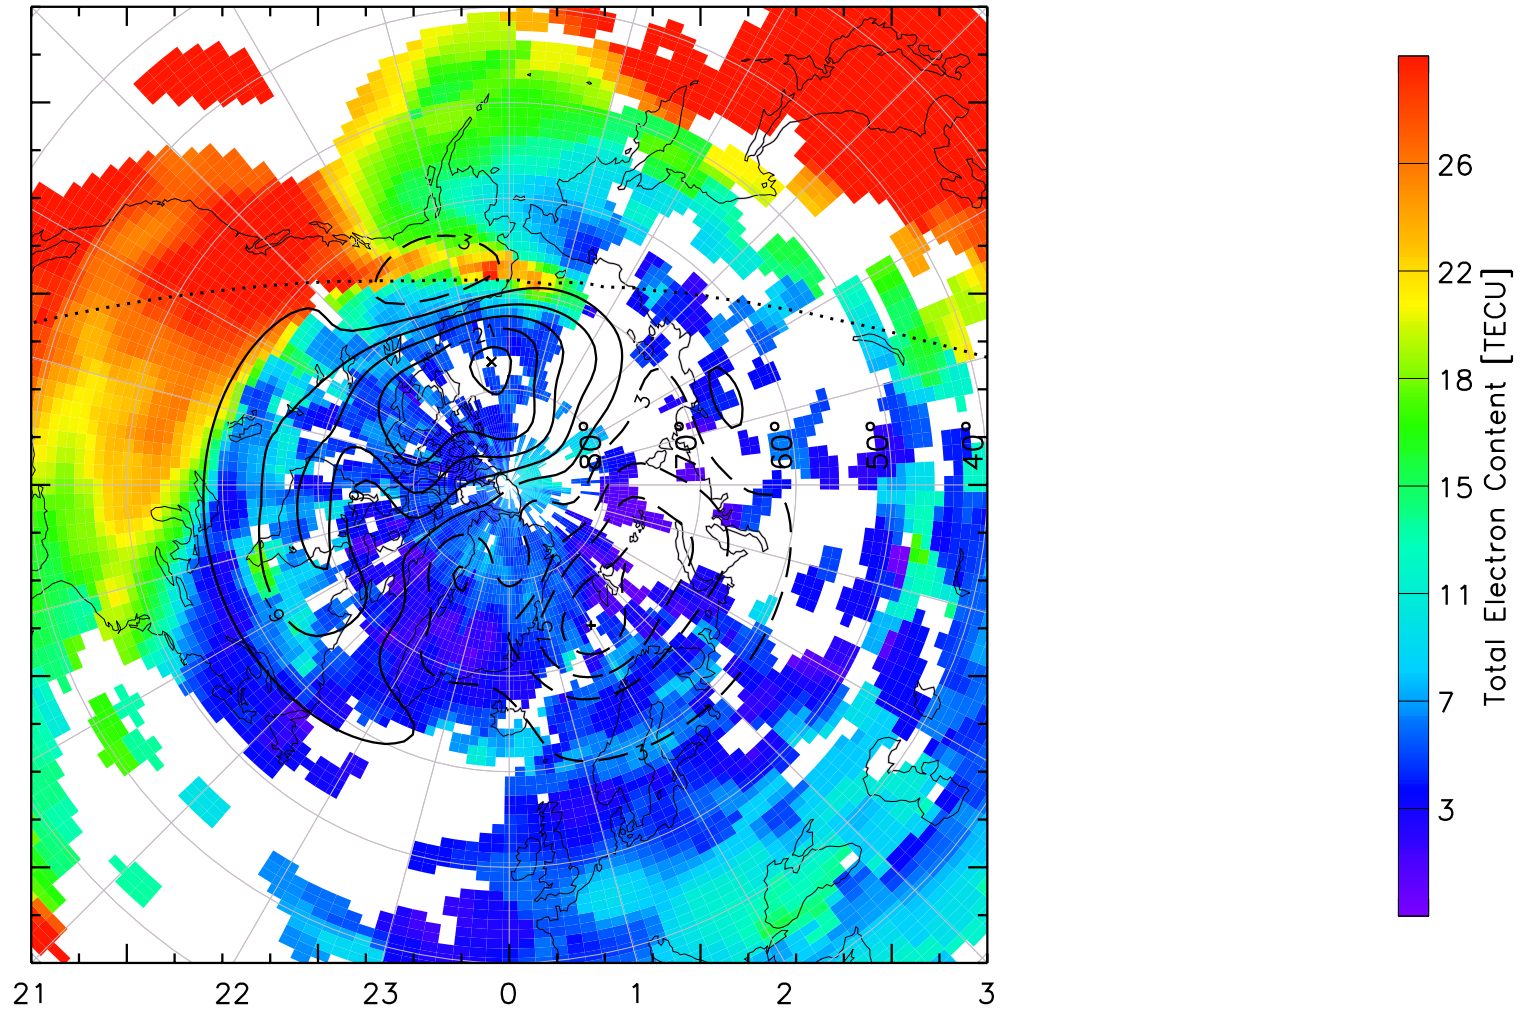

TOTAL ELECTRON CONTENT 14/Nov/2012 00:05:00.0
Median Filtered, Threshold = 0.10 to
14/Nov/2012 00:10:00.0