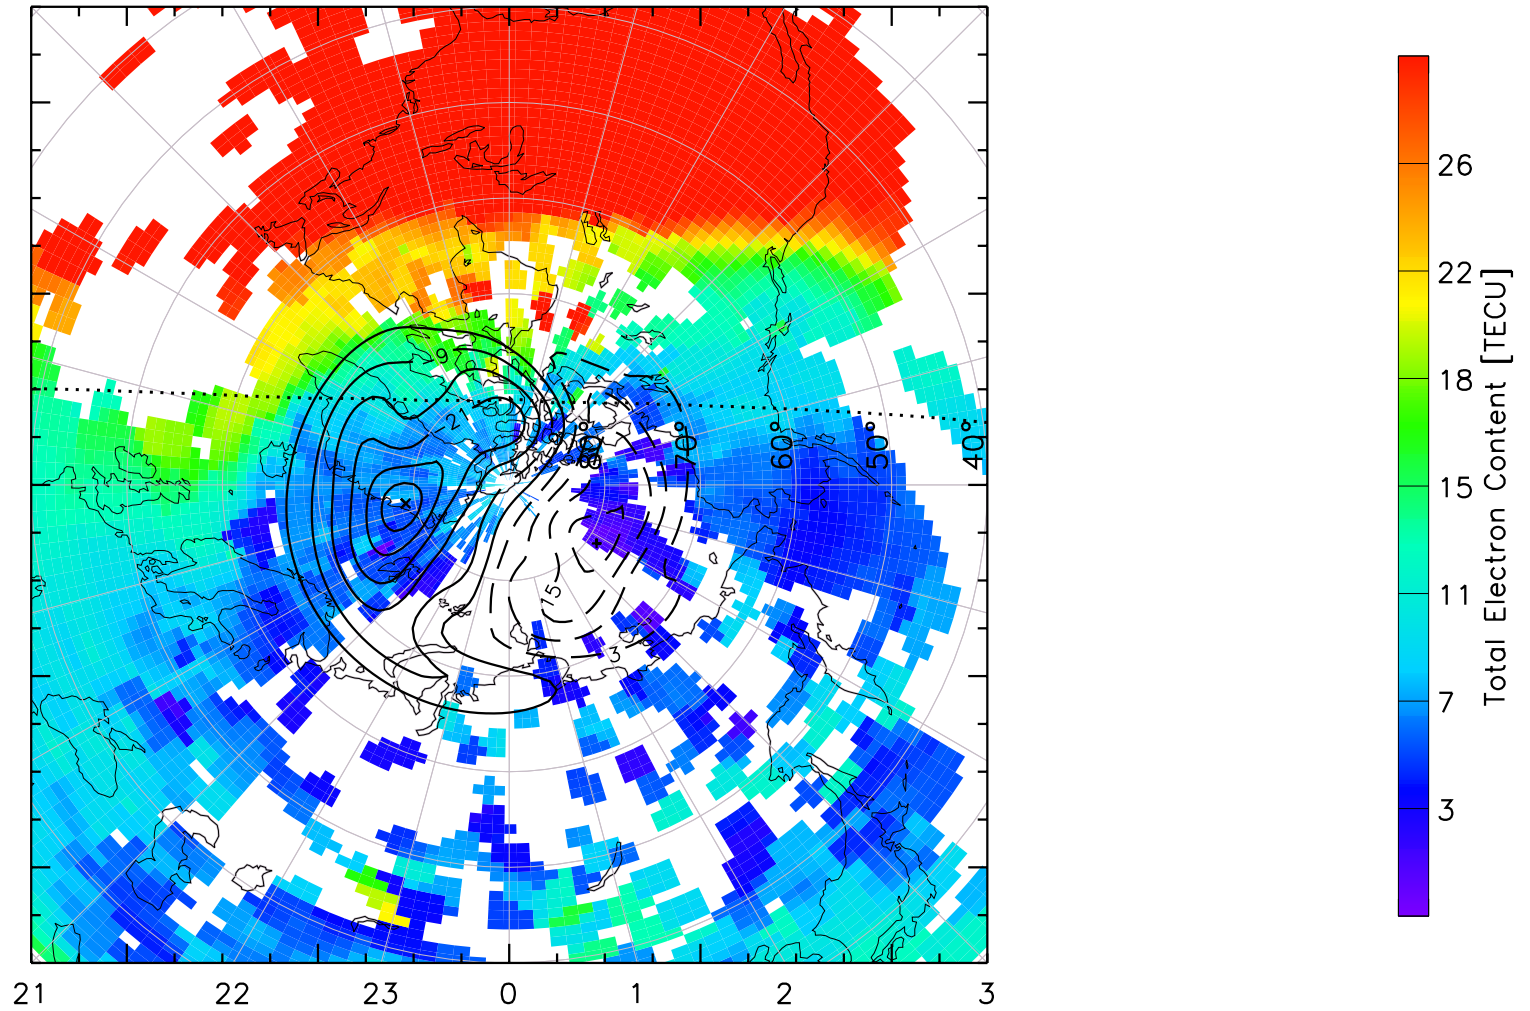

TOTAL ELECTRON CONTENT 13/Nov/2012 17:30:00.0
Median Filtered, Threshold = 0.10 to
13/Nov/2012 17:35:00.0