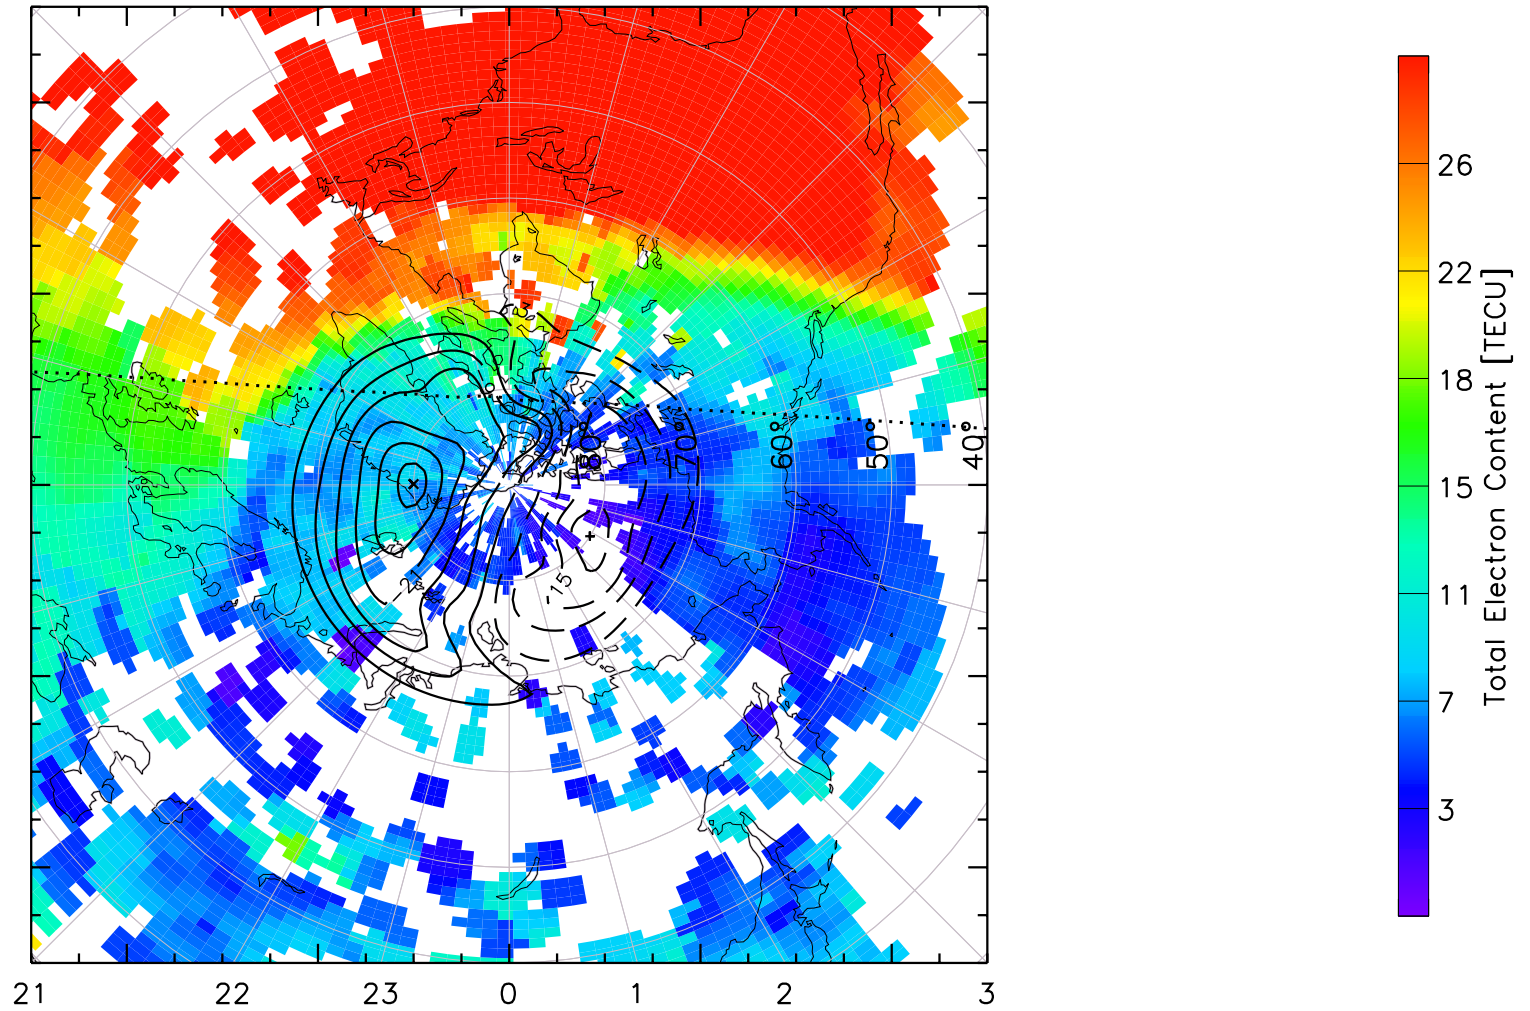

TOTAL ELECTRON CONTENT 13/Nov/2012 16:35:00.0
Median Filtered, Threshold = 0.10 to
13/Nov/2012 16:40:00.0