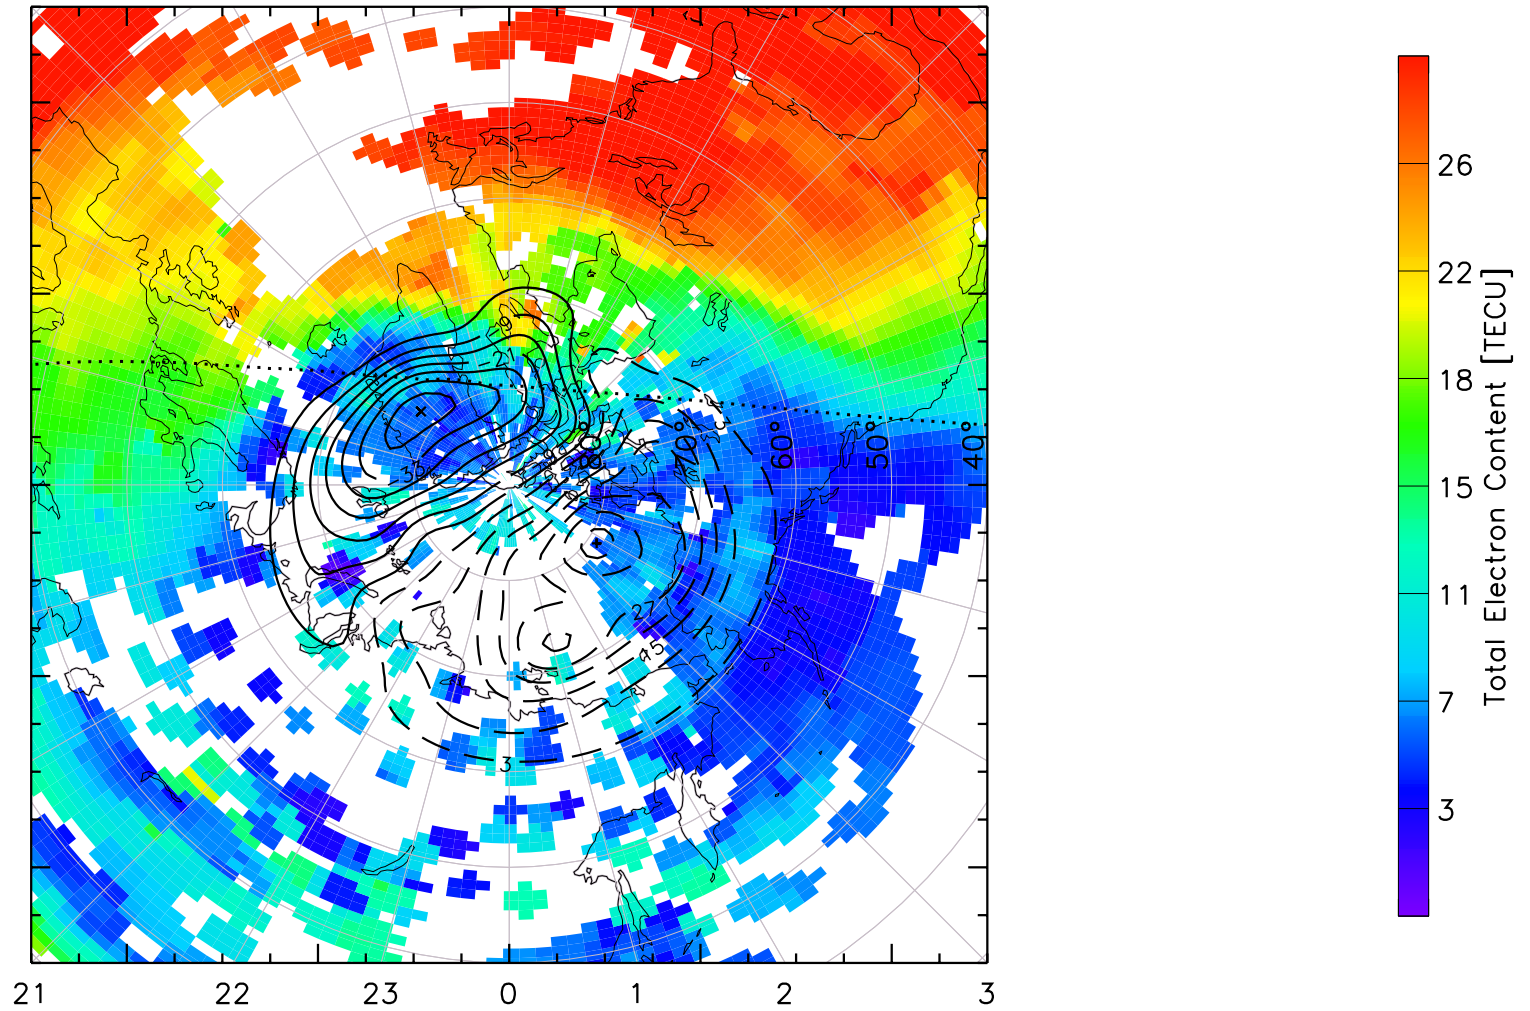

TOTAL ELECTRON CONTENT 13/Nov/2012 15:10:00.0
Median Filtered, Threshold = 0.10 to
13/Nov/2012 15:15:00.0