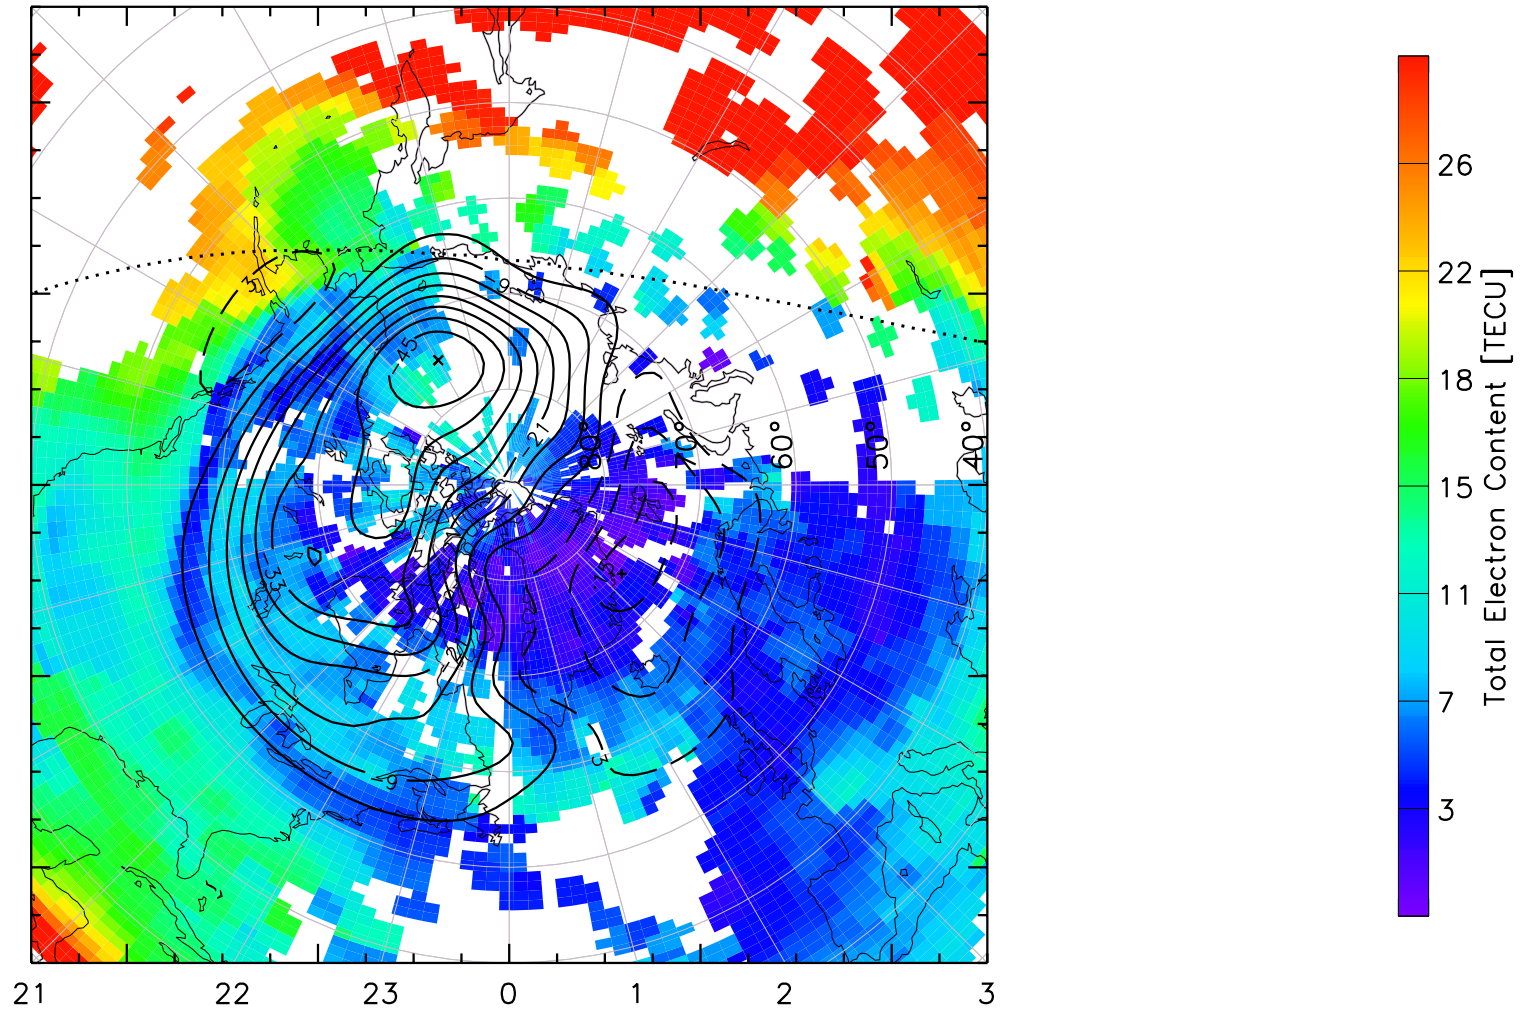

TOTAL ELECTRON CONTENT 14/Nov/2012 02:25:00.0
Median Filtered, Threshold = 0.10 to
14/Nov/2012 02:30:00.0