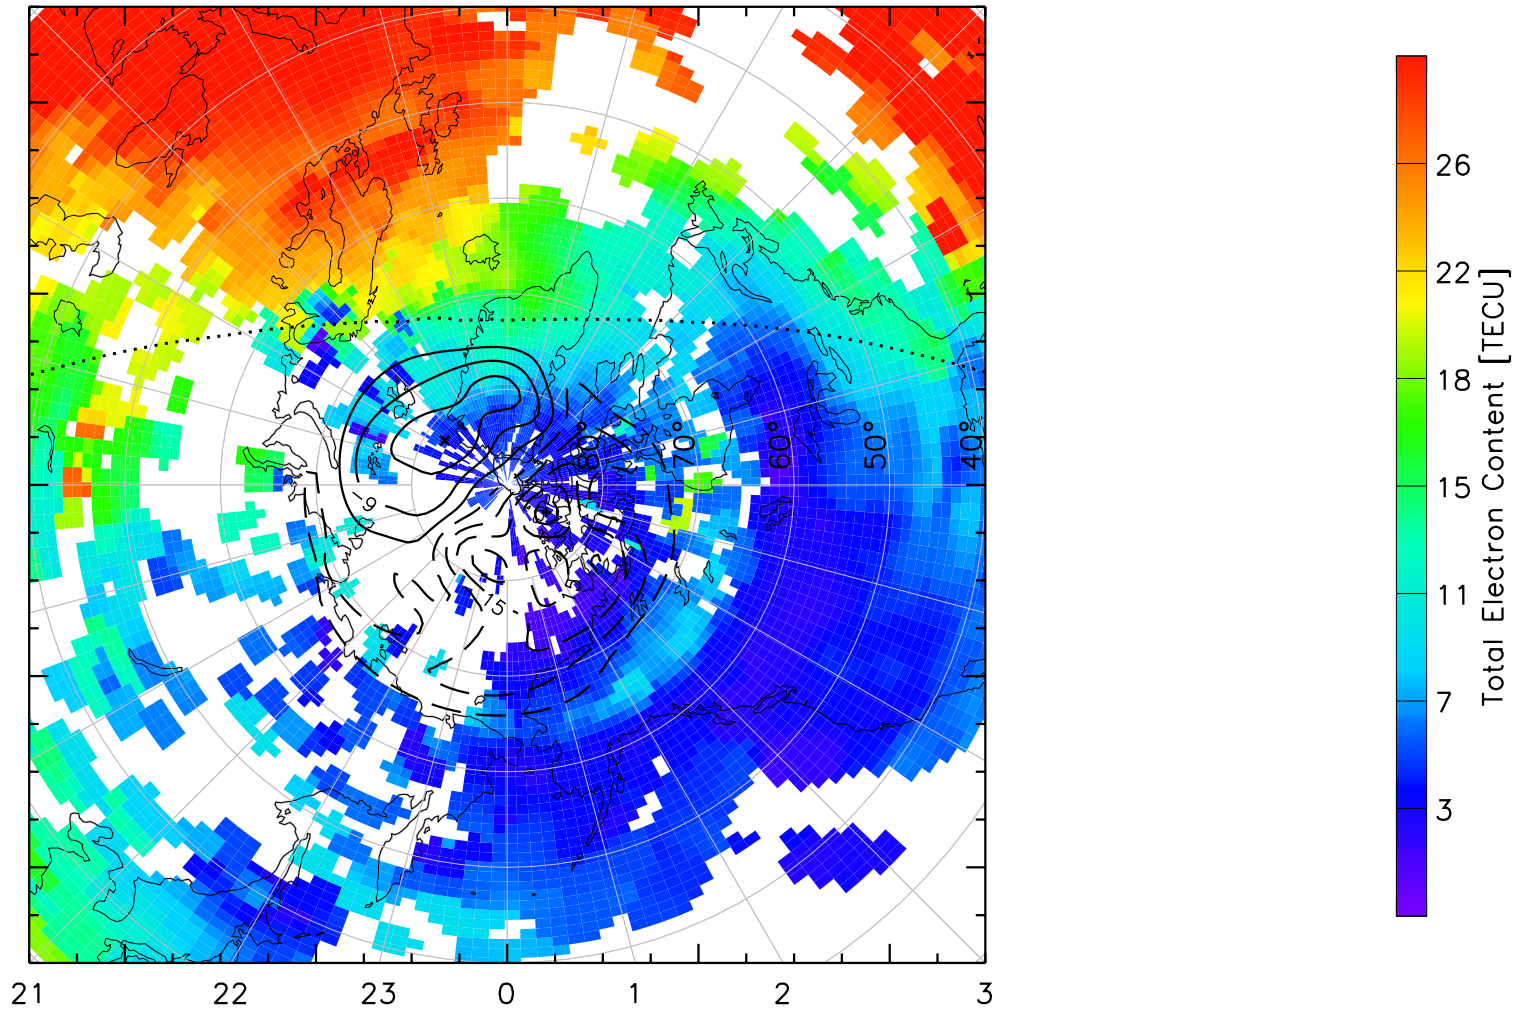

TOTAL ELECTRON CONTENT 13/Nov/2012 12:00:00.0
Median Filtered, Threshold = 0.10 to
13/Nov/2012 12:05:00.0

1200 0600
[Empty box]

TOTAL ELECTRON CONTENT 13/Nov/2012 12:05:00.0
Median Filtered, Threshold = 0.10 to
13/Nov/2012 12:10:00.0