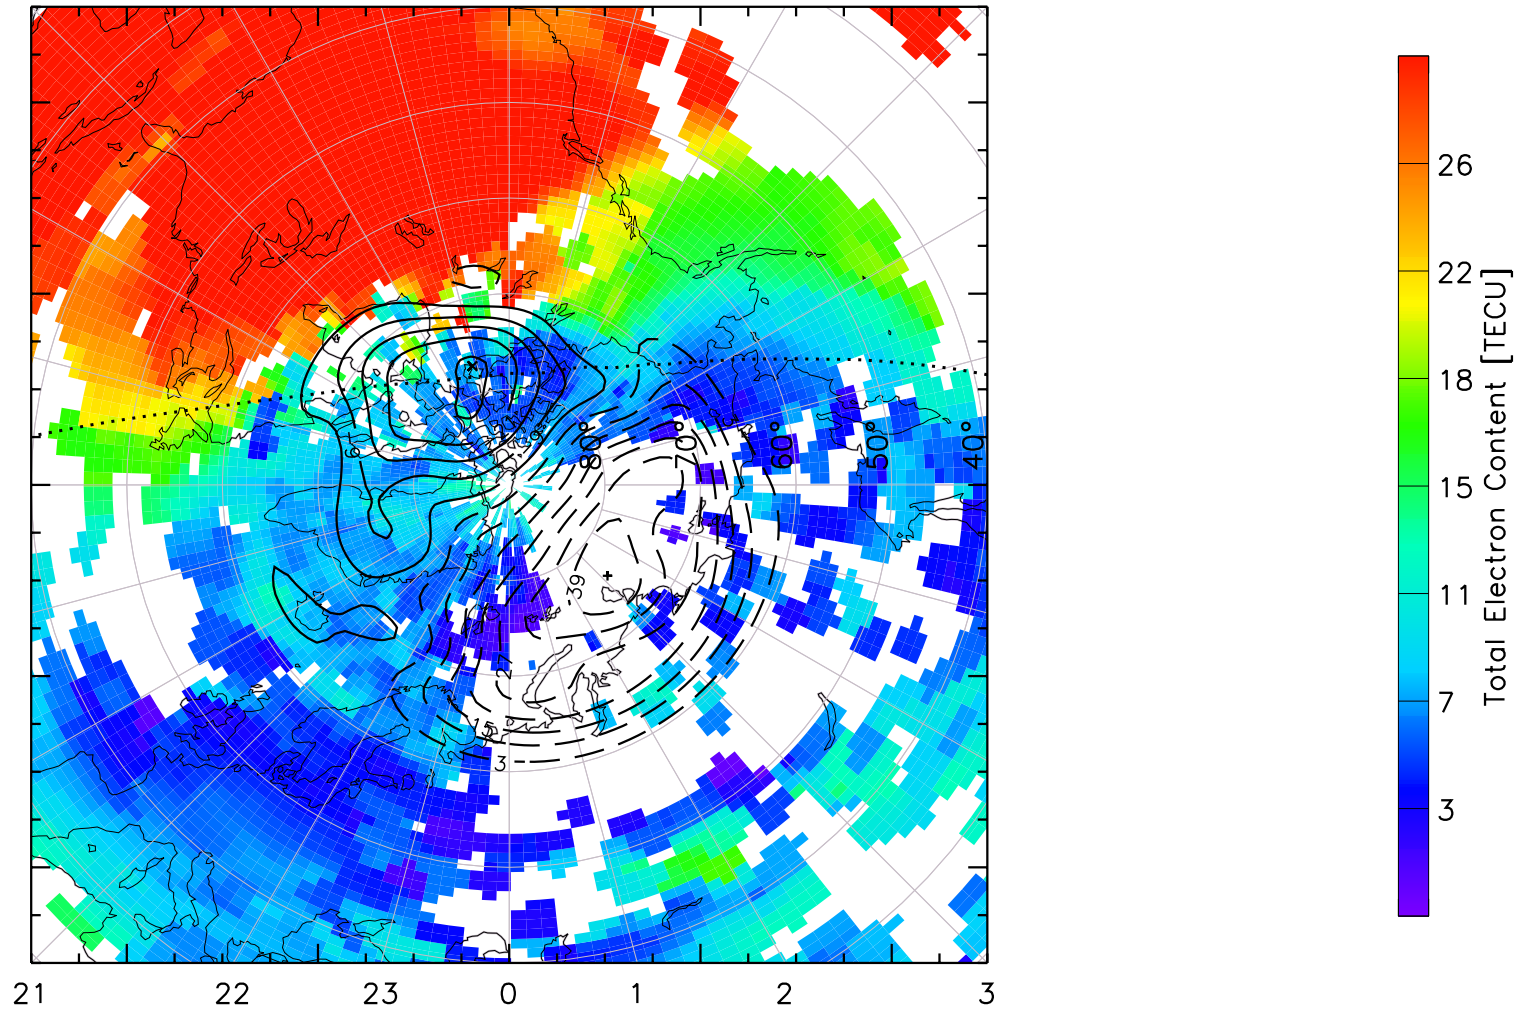

TOTAL ELECTRON CONTENT 13/Nov/2012 20:15:00.0
Median Filtered, Threshold = 0.10 to
13/Nov/2012 20:20:00.0