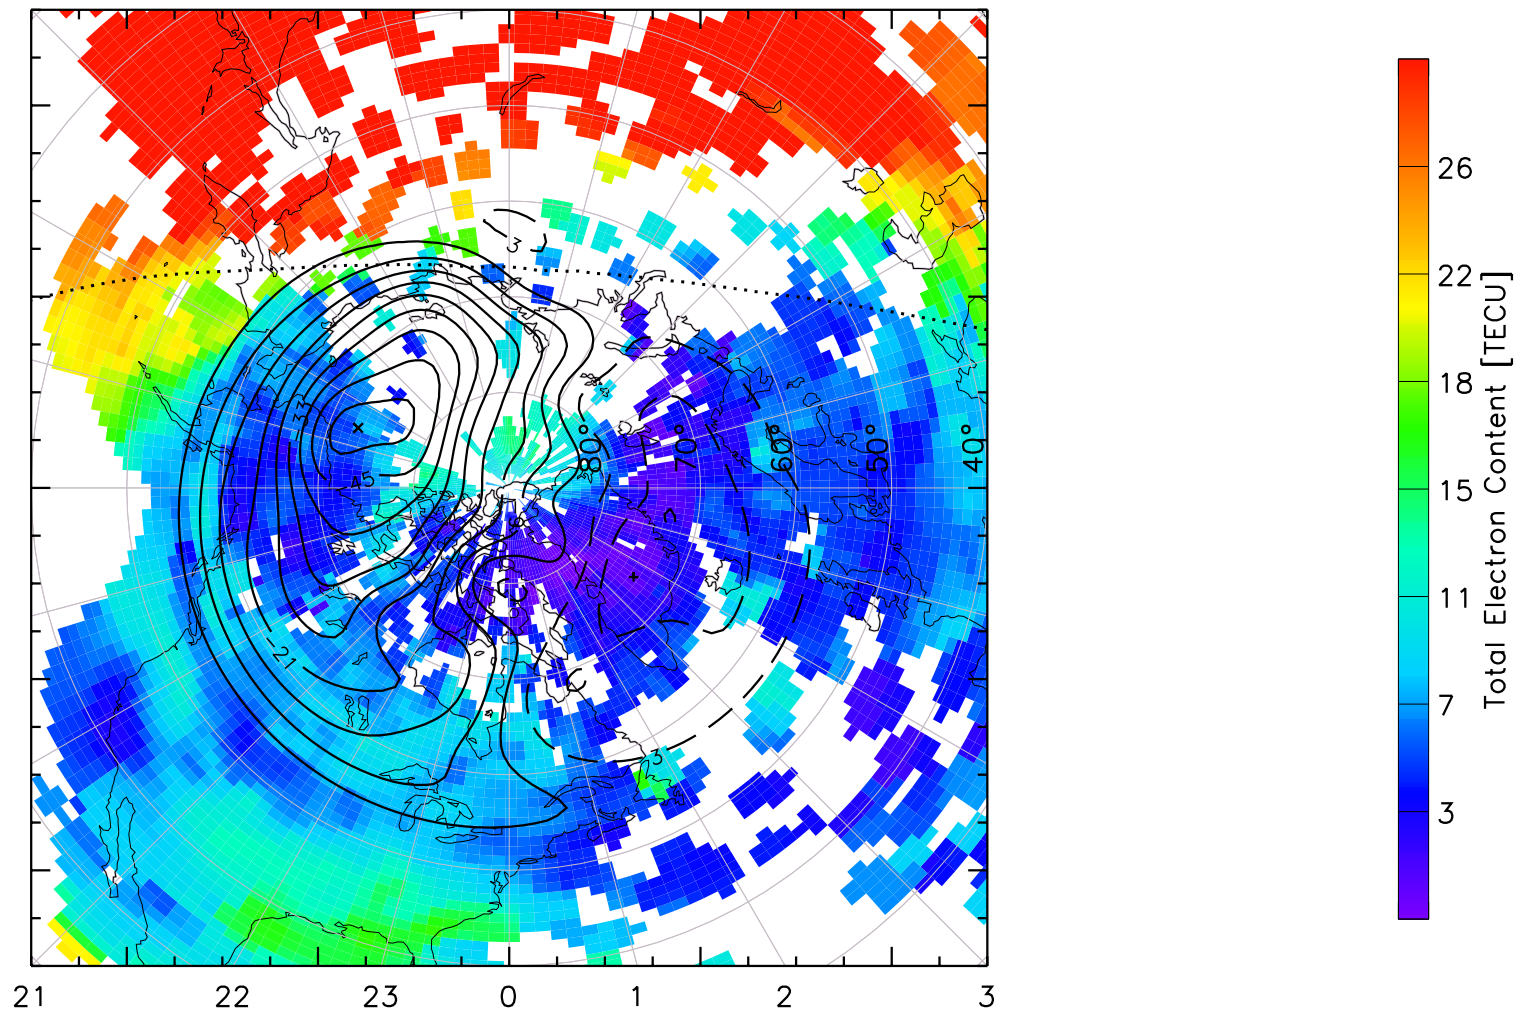

TOTAL ELECTRON CONTENT 14/Nov/2012 04:20:00.0
Median Filtered, Threshold = 0.10 to
14/Nov/2012 04:25:00.0