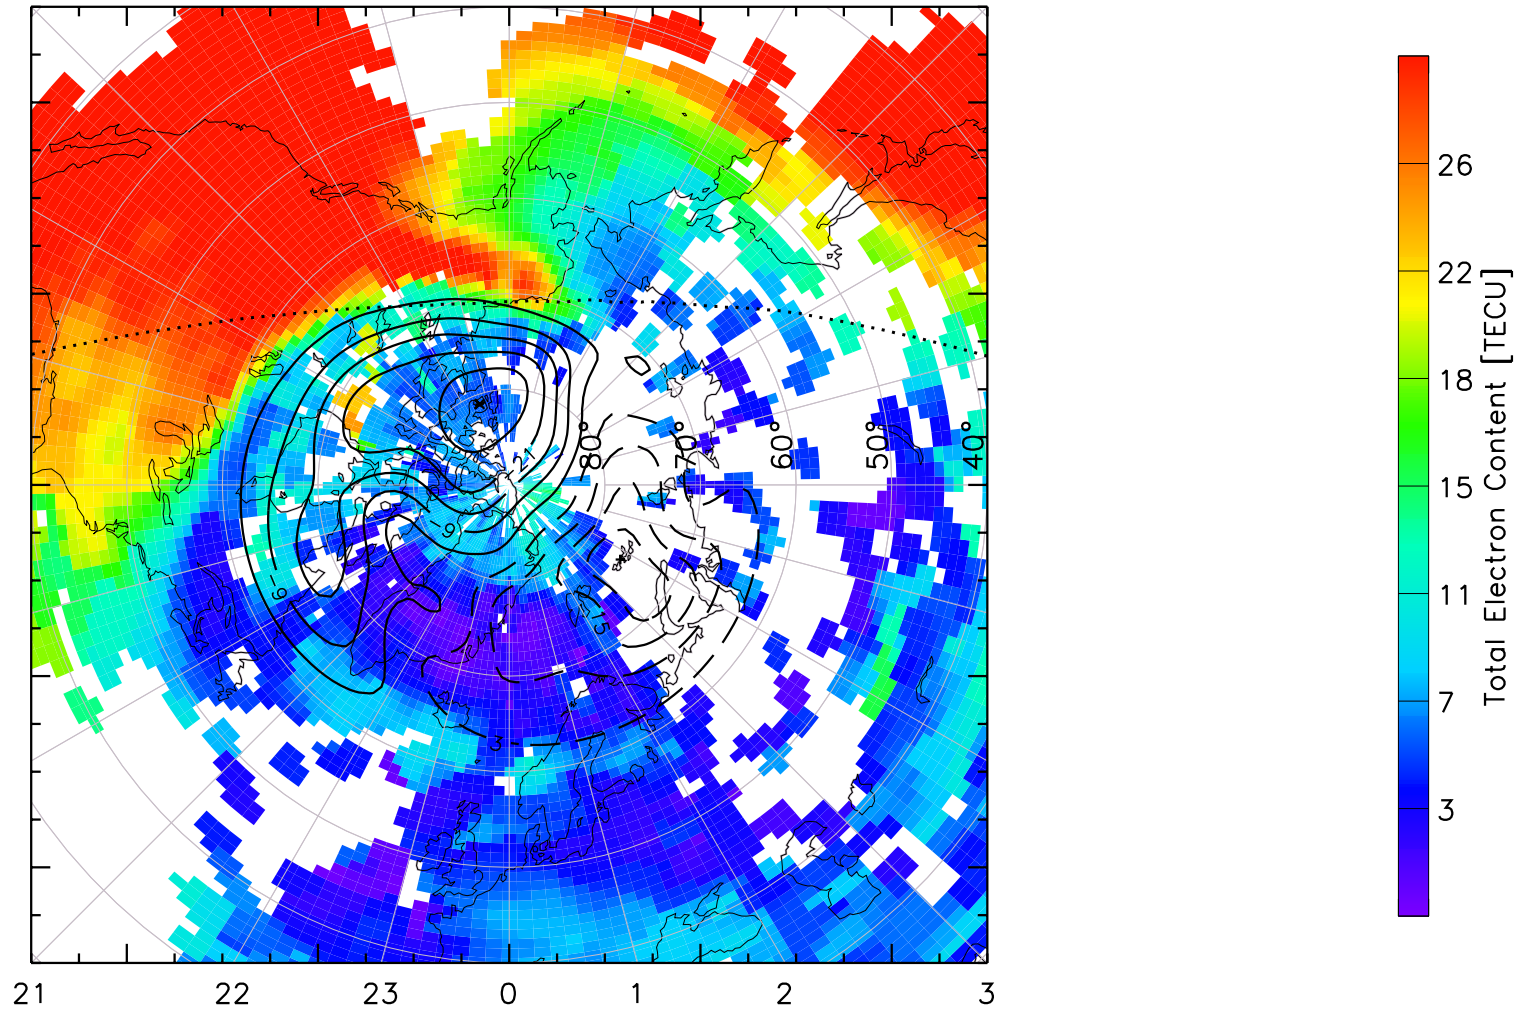

TOTAL ELECTRON CONTENT 13/Nov/2012 23:10:00.0
Median Filtered, Threshold = 0.10 to
13/Nov/2012 23:15:00.0