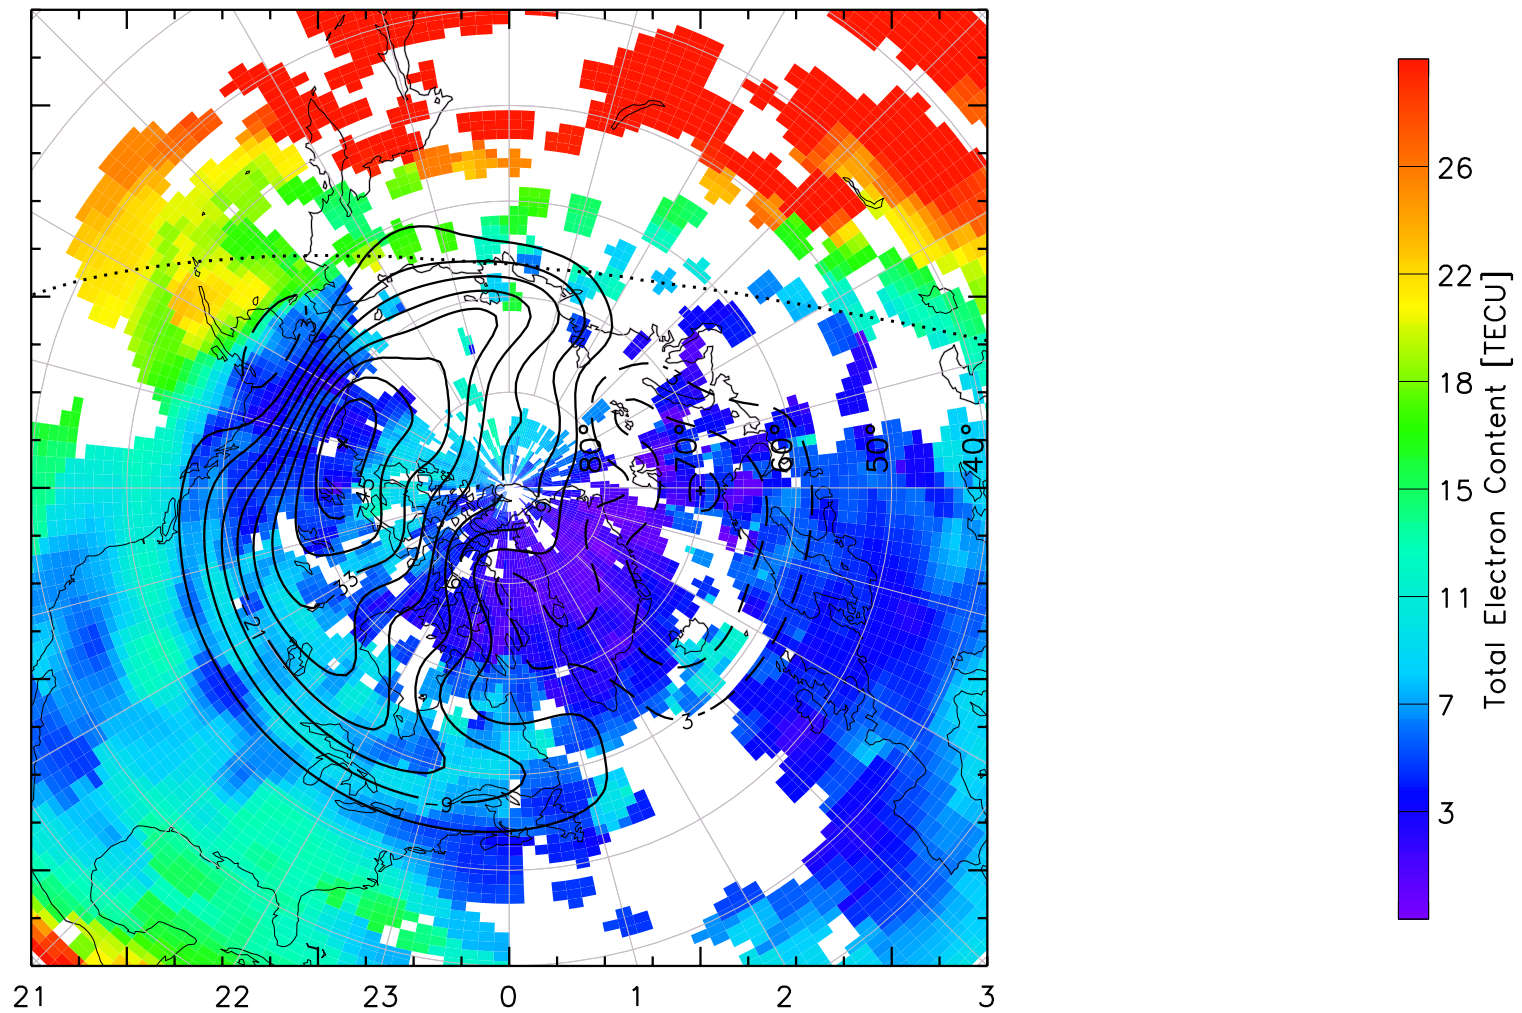

TOTAL ELECTRON CONTENT 14/Nov/2012 03:15:00.0
Median Filtered, Threshold = 0.10 to
14/Nov/2012 03:20:00.0