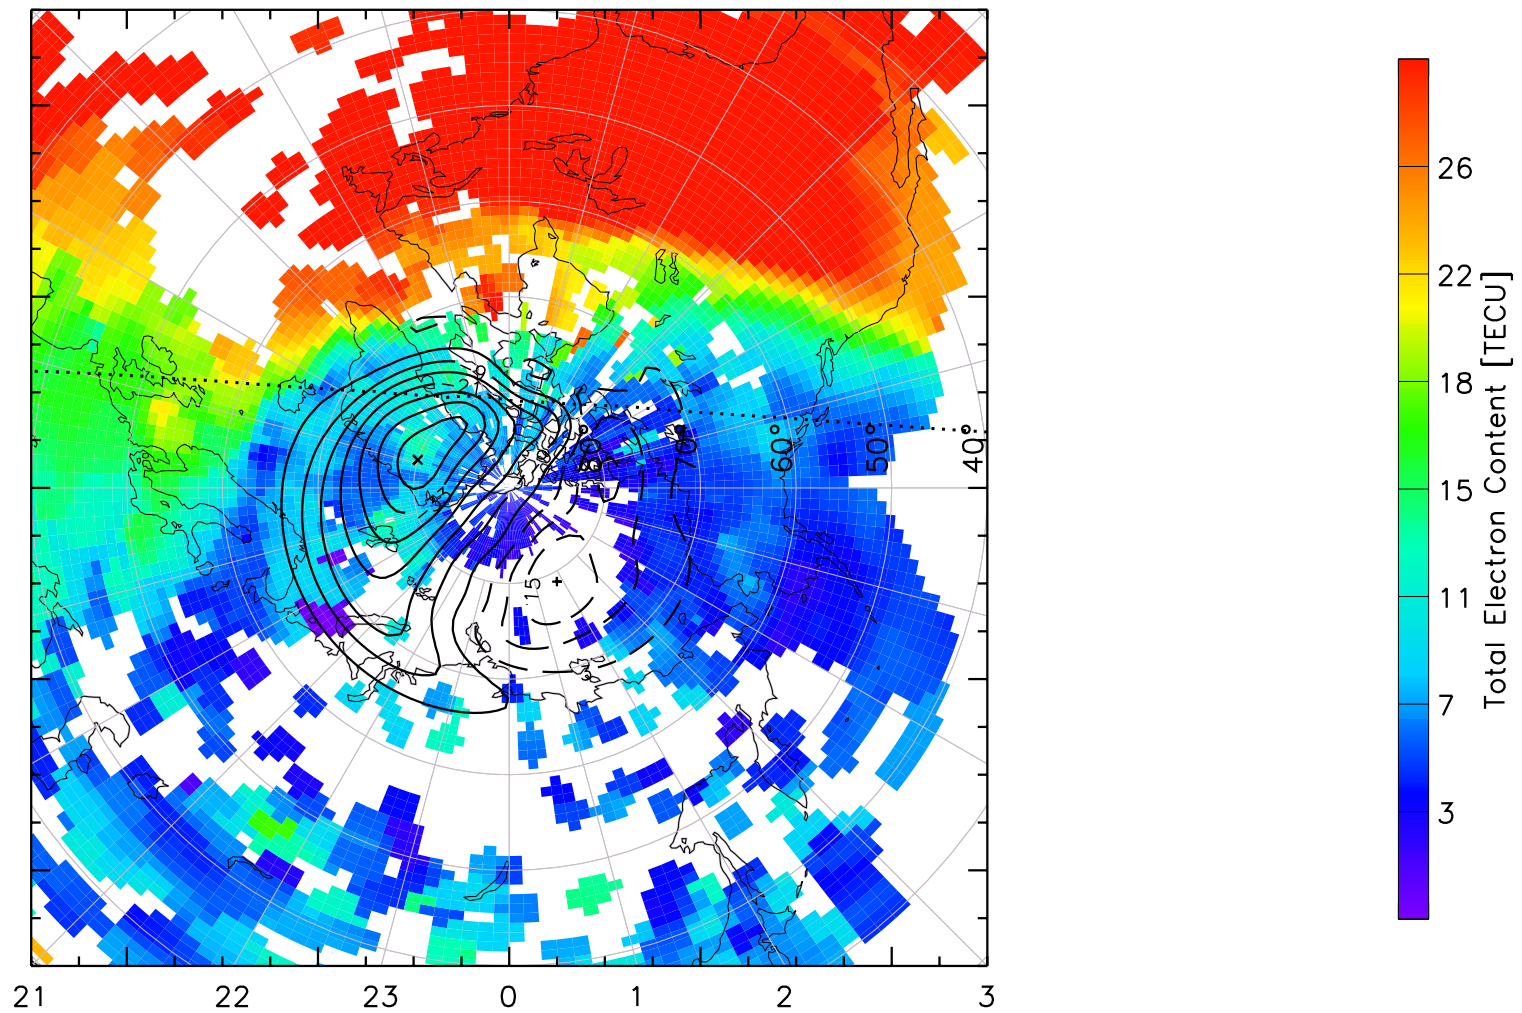

TOTAL ELECTRON CONTENT 13/Nov/2012 16:15:00.0
Median Filtered, Threshold = 0.10 to
13/Nov/2012 16:20:00.0