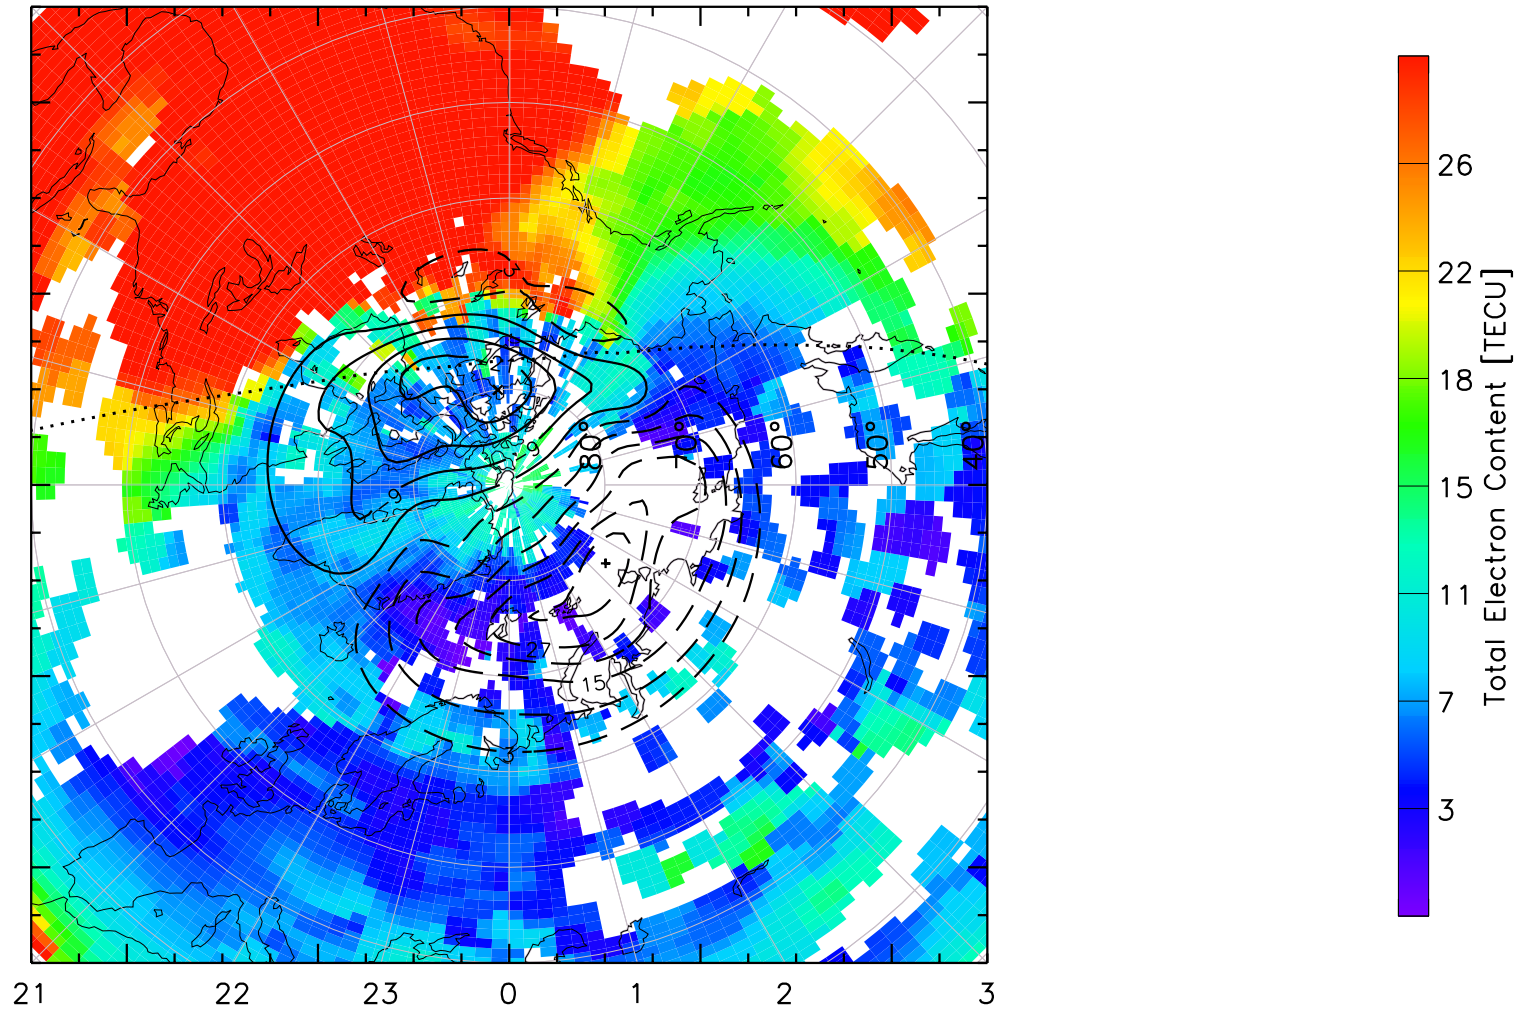

TOTAL ELECTRON CONTENT 13/Nov/2012 20:55:00.0
Median Filtered, Threshold = 0.10 to
13/Nov/2012 21:00:00.0