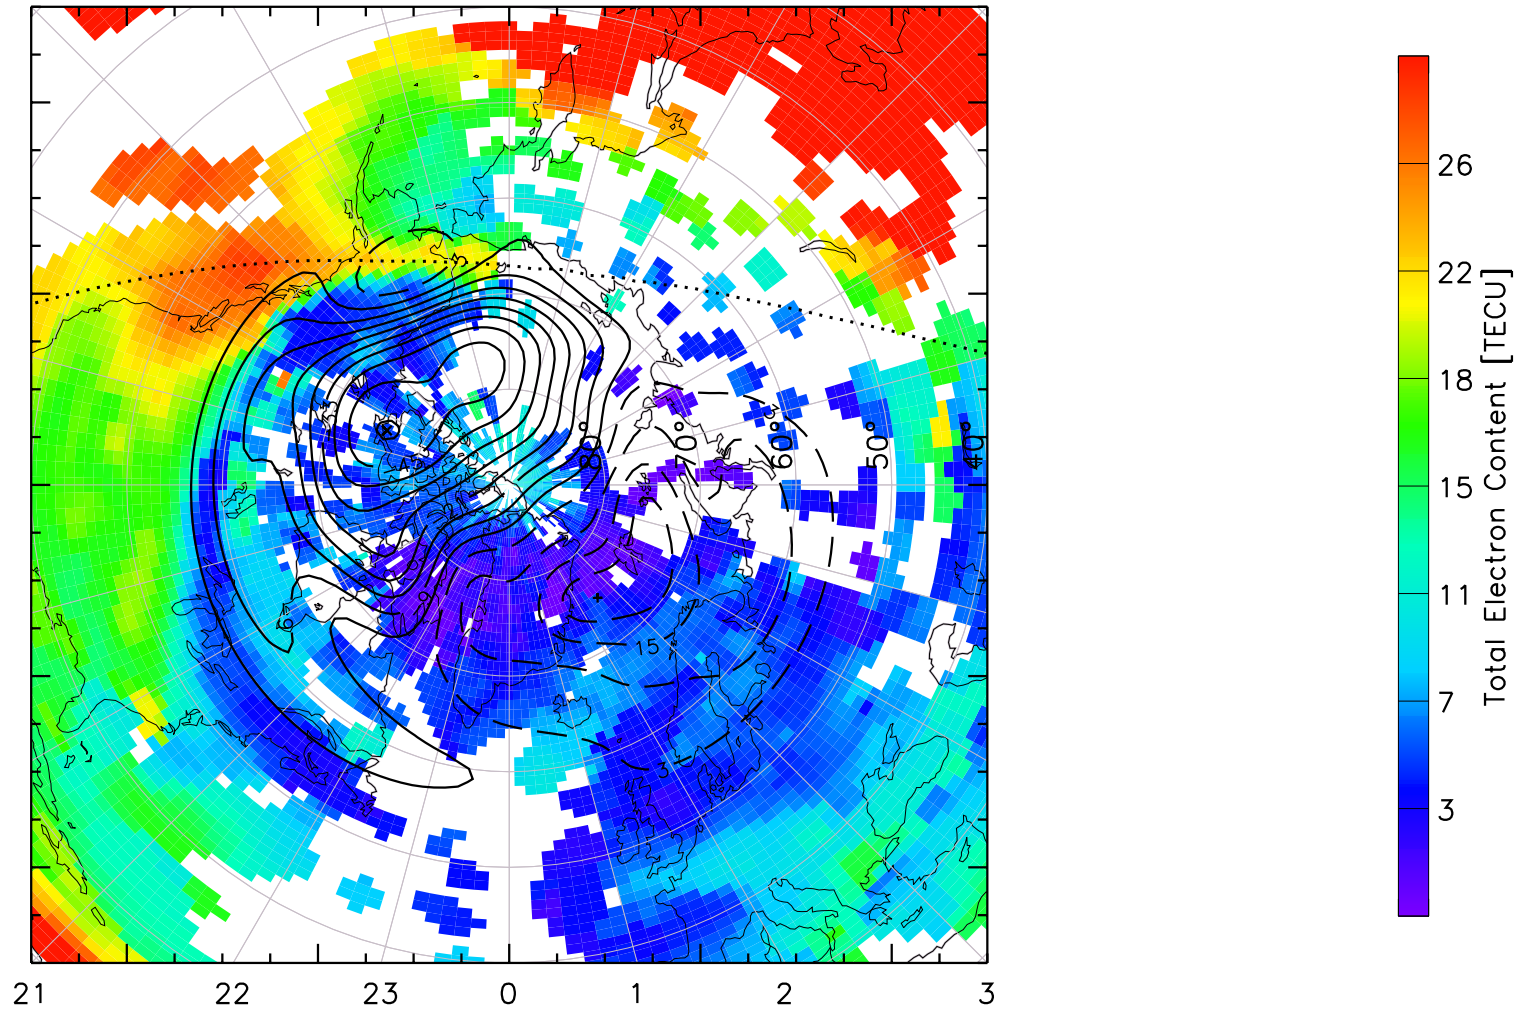

TOTAL ELECTRON CONTENT 14/Nov/2012 01:05:00.0
Median Filtered, Threshold = 0.10 to
14/Nov/2012 01:10:00.0