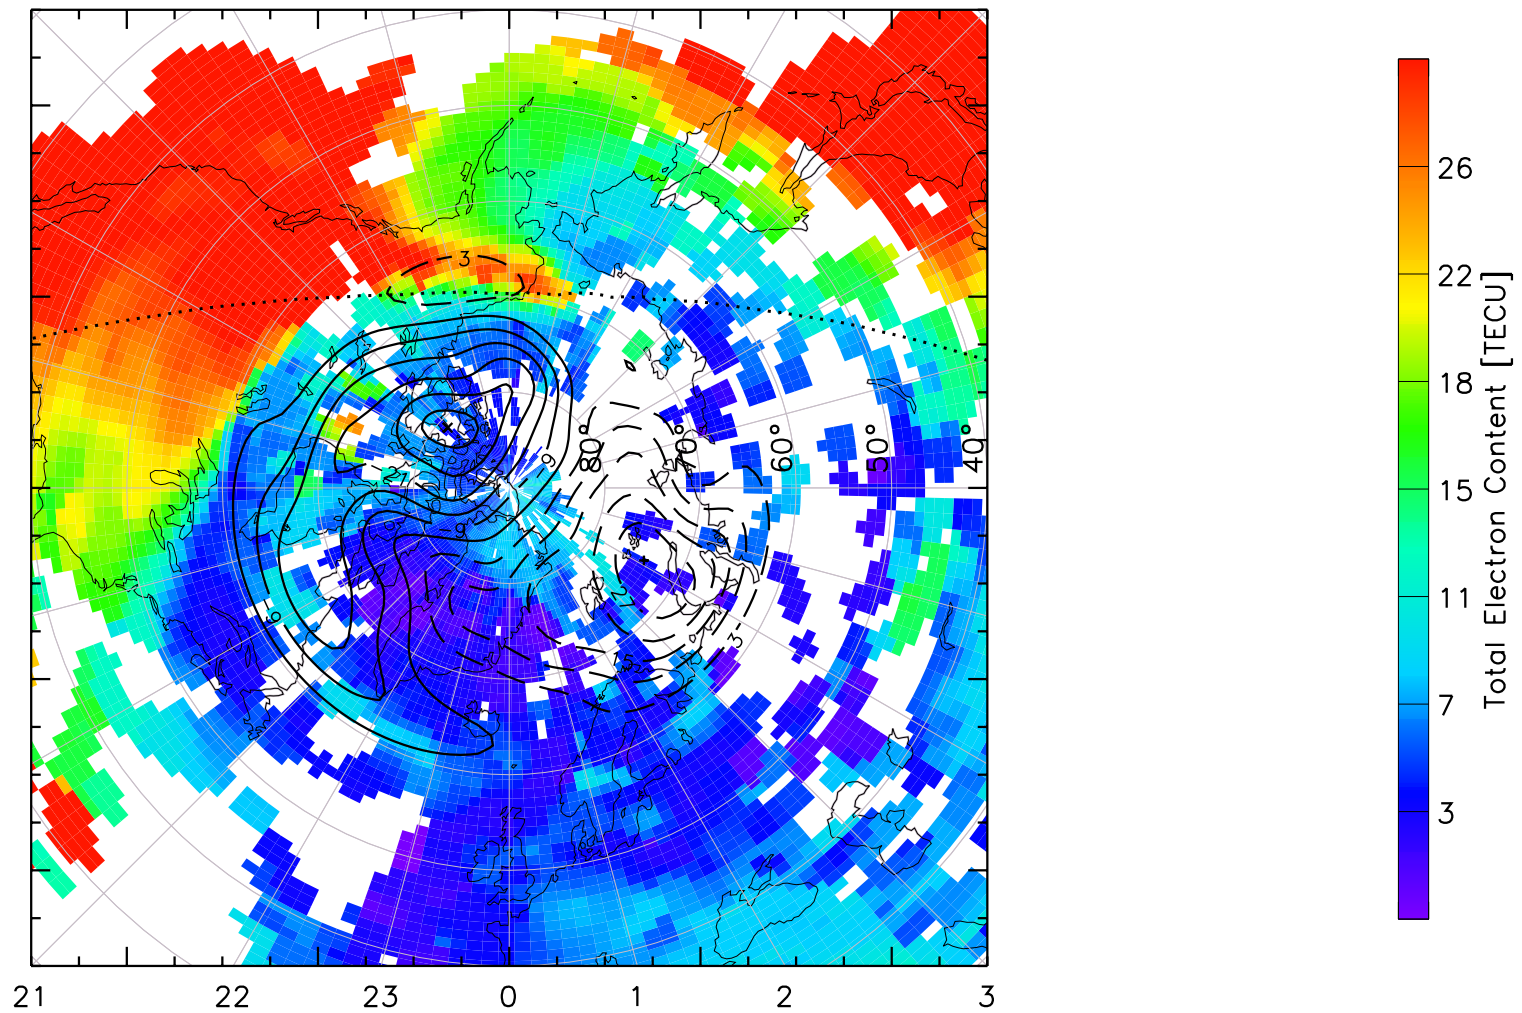

TOTAL ELECTRON CONTENT 13/Nov/2012 23:40:00.0
Median Filtered, Threshold = 0.10 to
13/Nov/2012 23:45:00.0