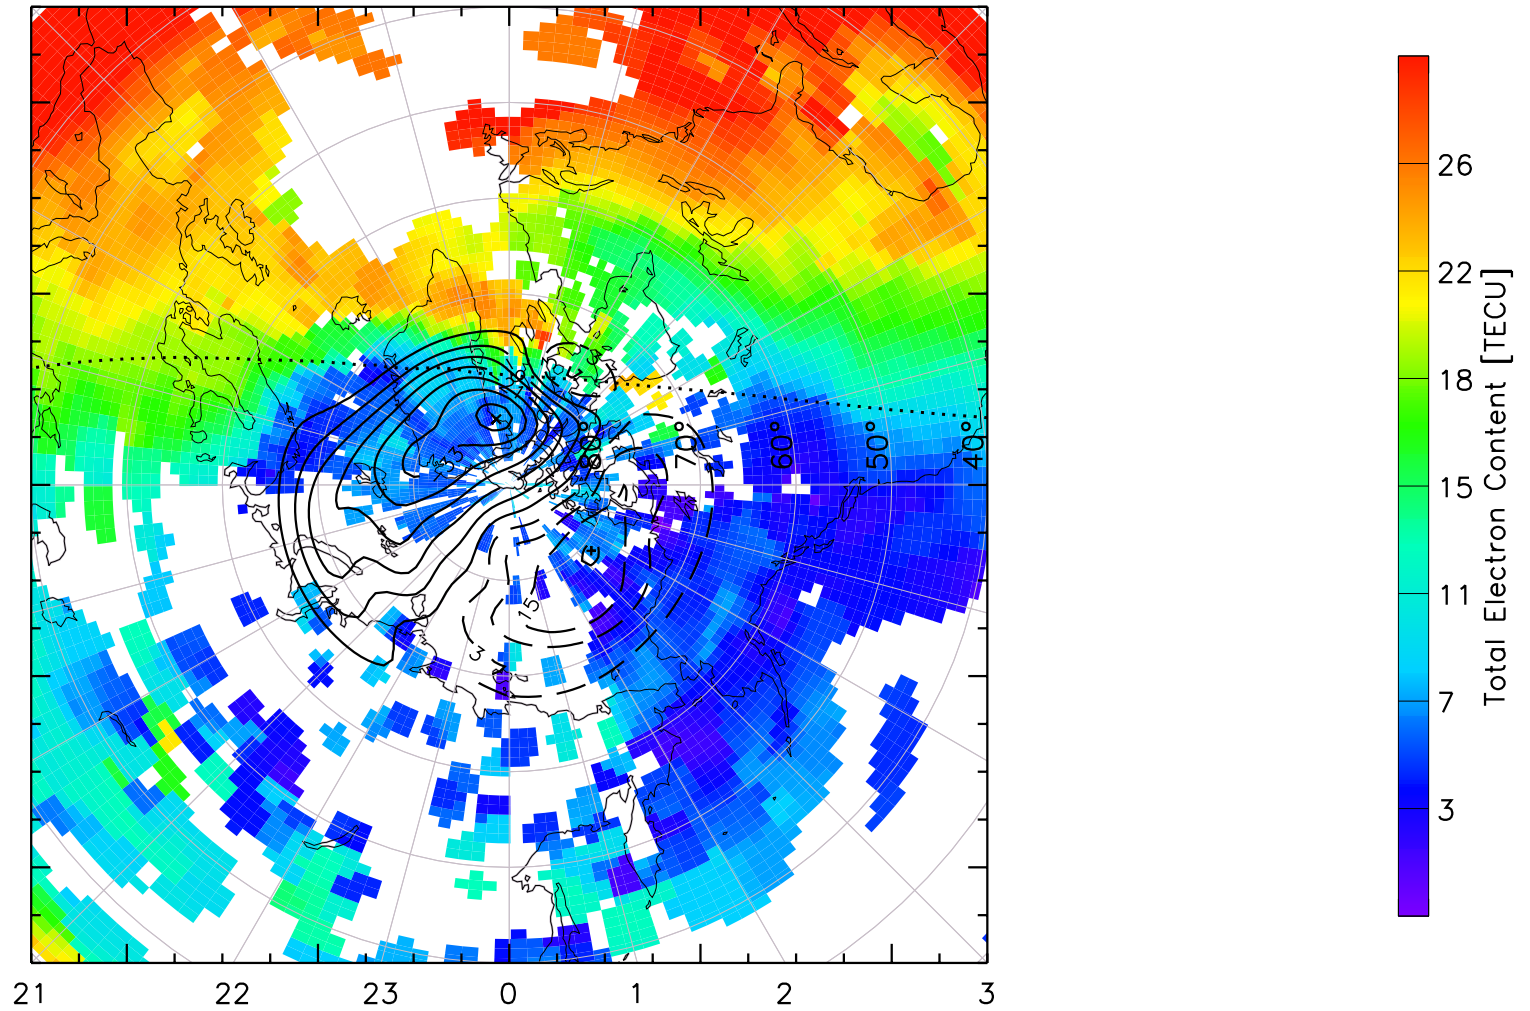

TOTAL ELECTRON CONTENT 13/Nov/2012 14:30:00.0
Median Filtered, Threshold = 0.10 to
13/Nov/2012 14:35:00.0