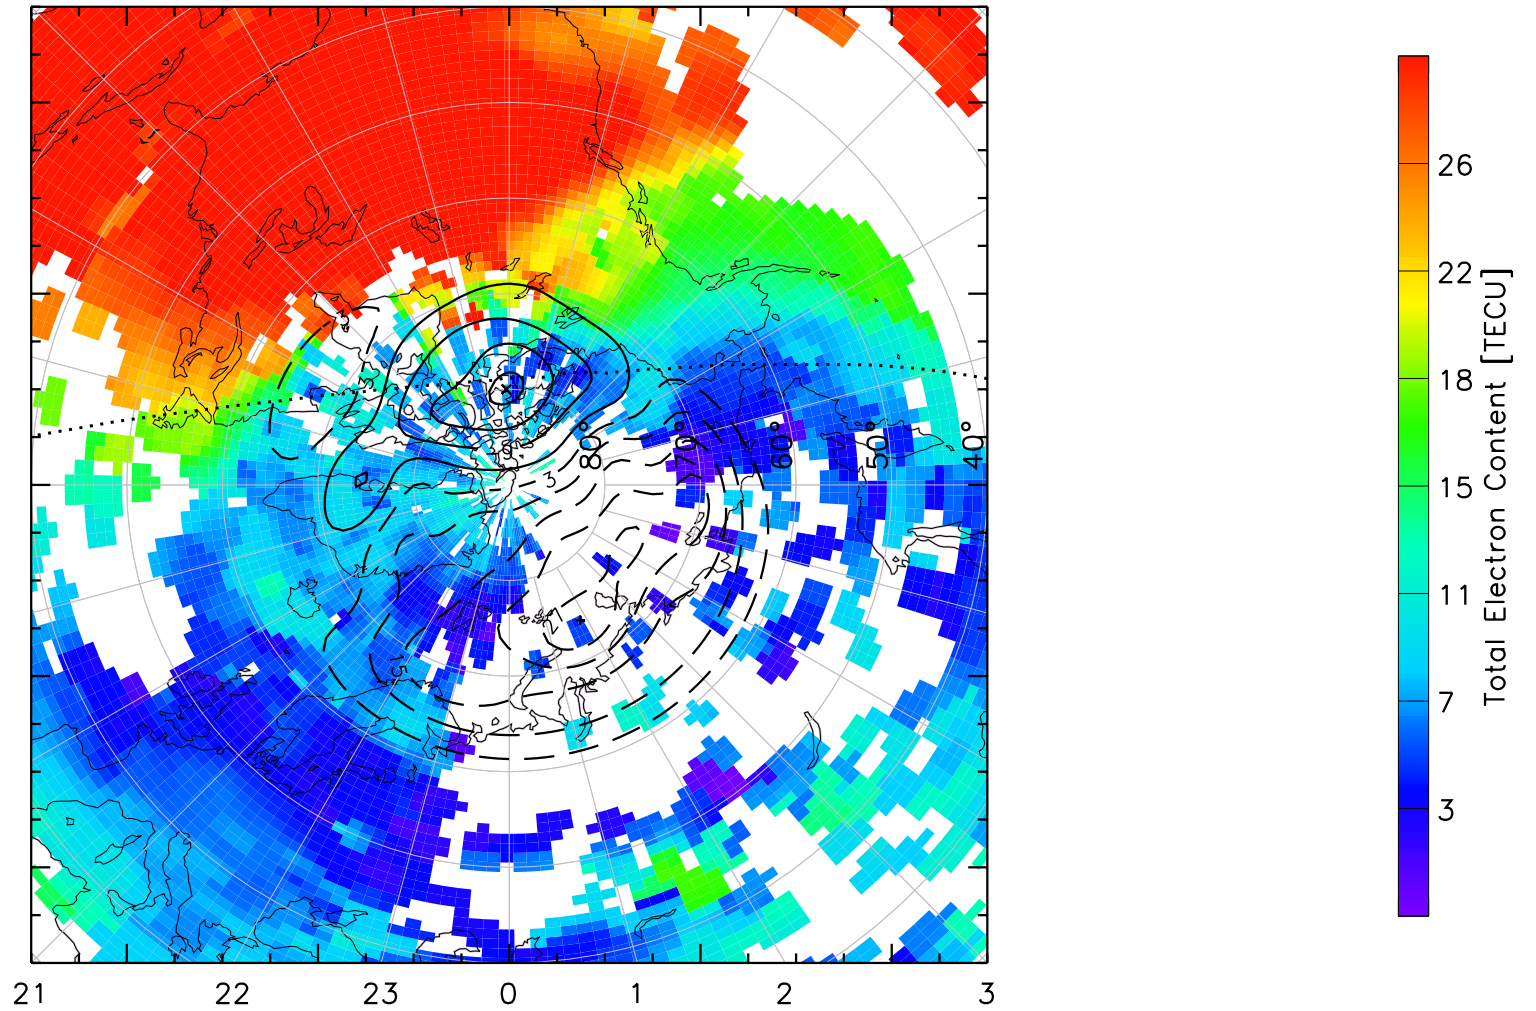

TOTAL ELECTRON CONTENT 13/Nov/2012 20:00:00.0
Median Filtered, Threshold = 0.10 to
13/Nov/2012 20:05:00.0