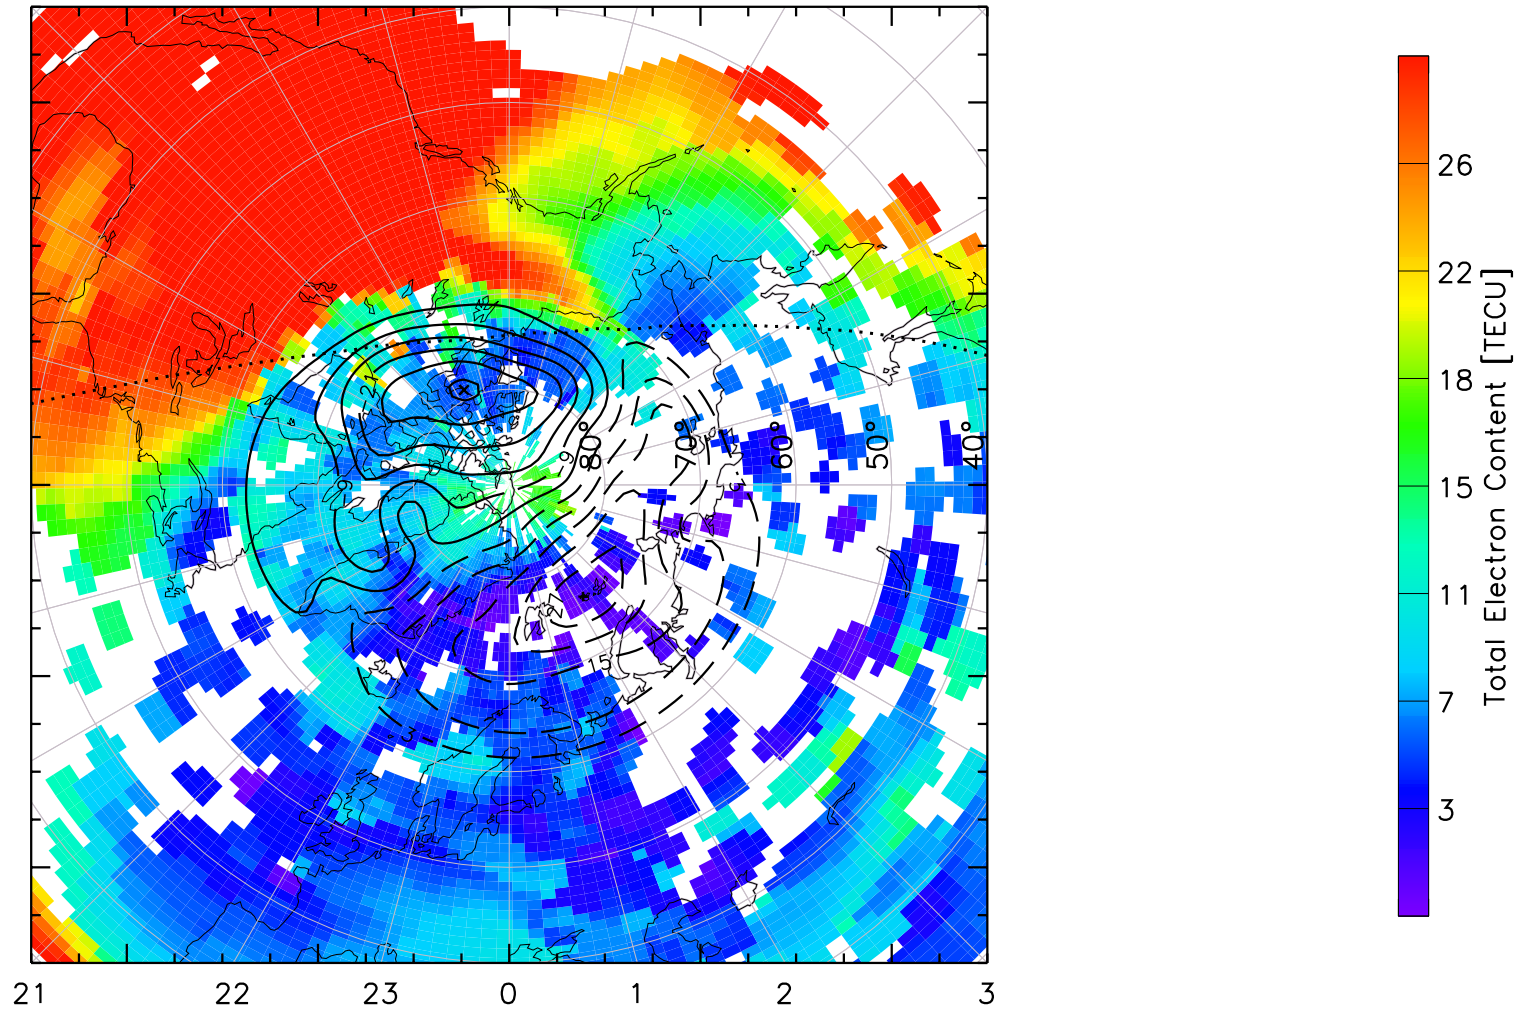

TOTAL ELECTRON CONTENT 13/Nov/2012 21:55:00.0
Median Filtered, Threshold = 0.10 to
13/Nov/2012 22:00:00.0