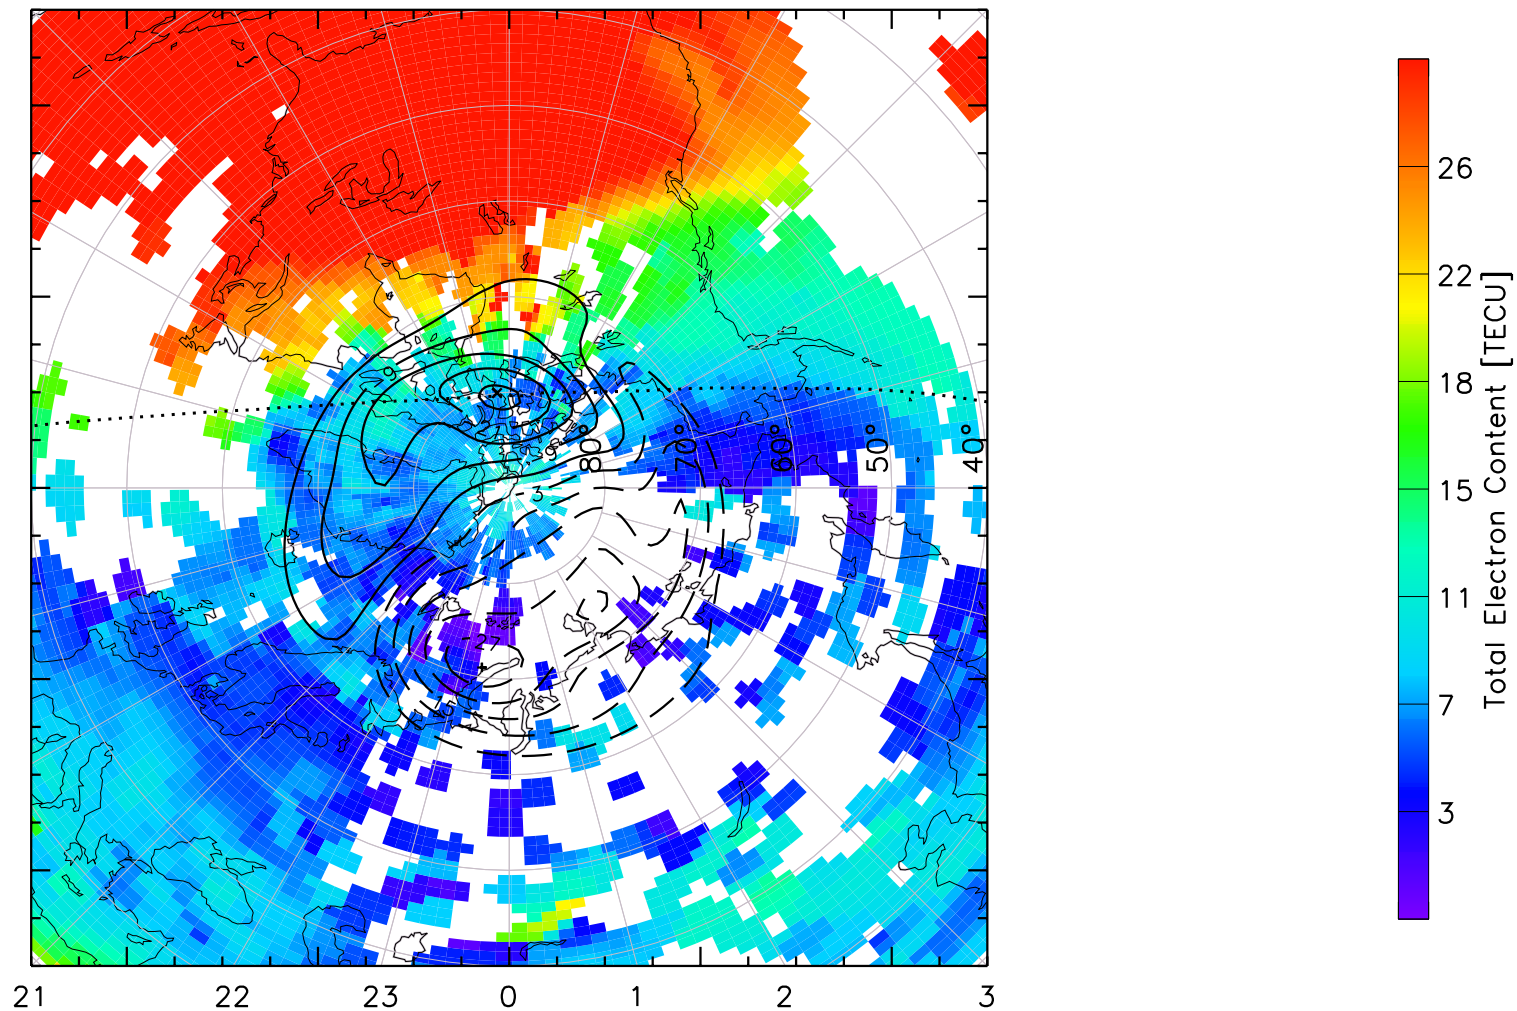

TOTAL ELECTRON CONTENT 13/Nov/2012 19:00:00.0
Median Filtered, Threshold = 0.10 to
13/Nov/2012 19:05:00.0