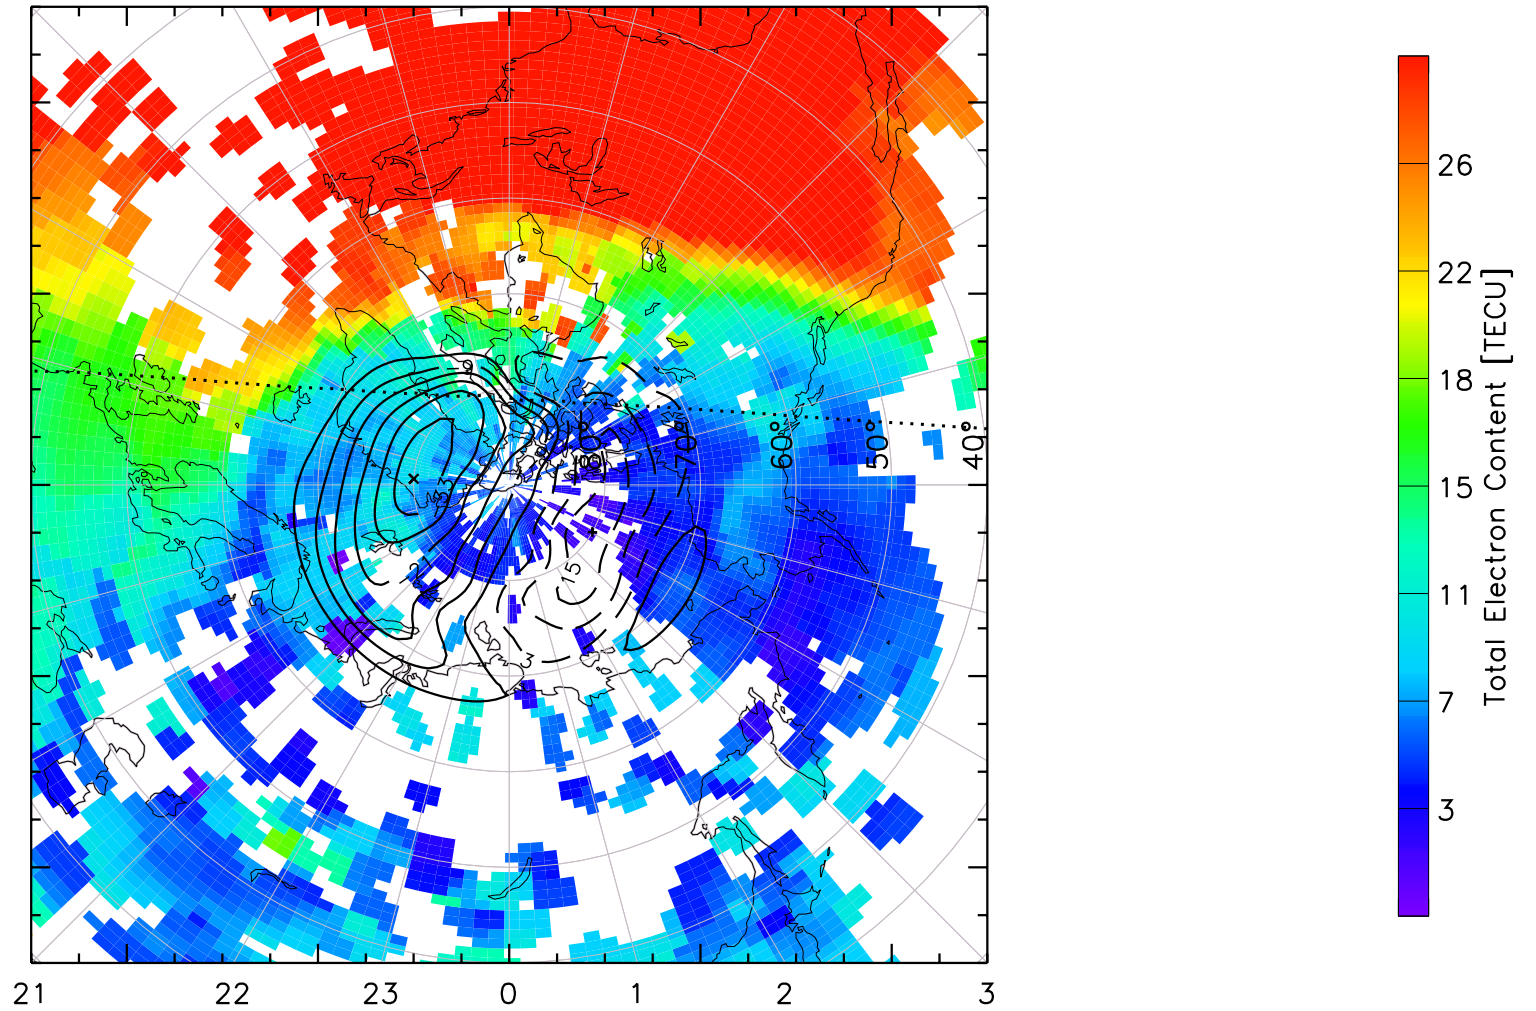

TOTAL ELECTRON CONTENT 13/Nov/2012 16:30:00.0
Median Filtered, Threshold = 0.10 to
13/Nov/2012 16:35:00.0