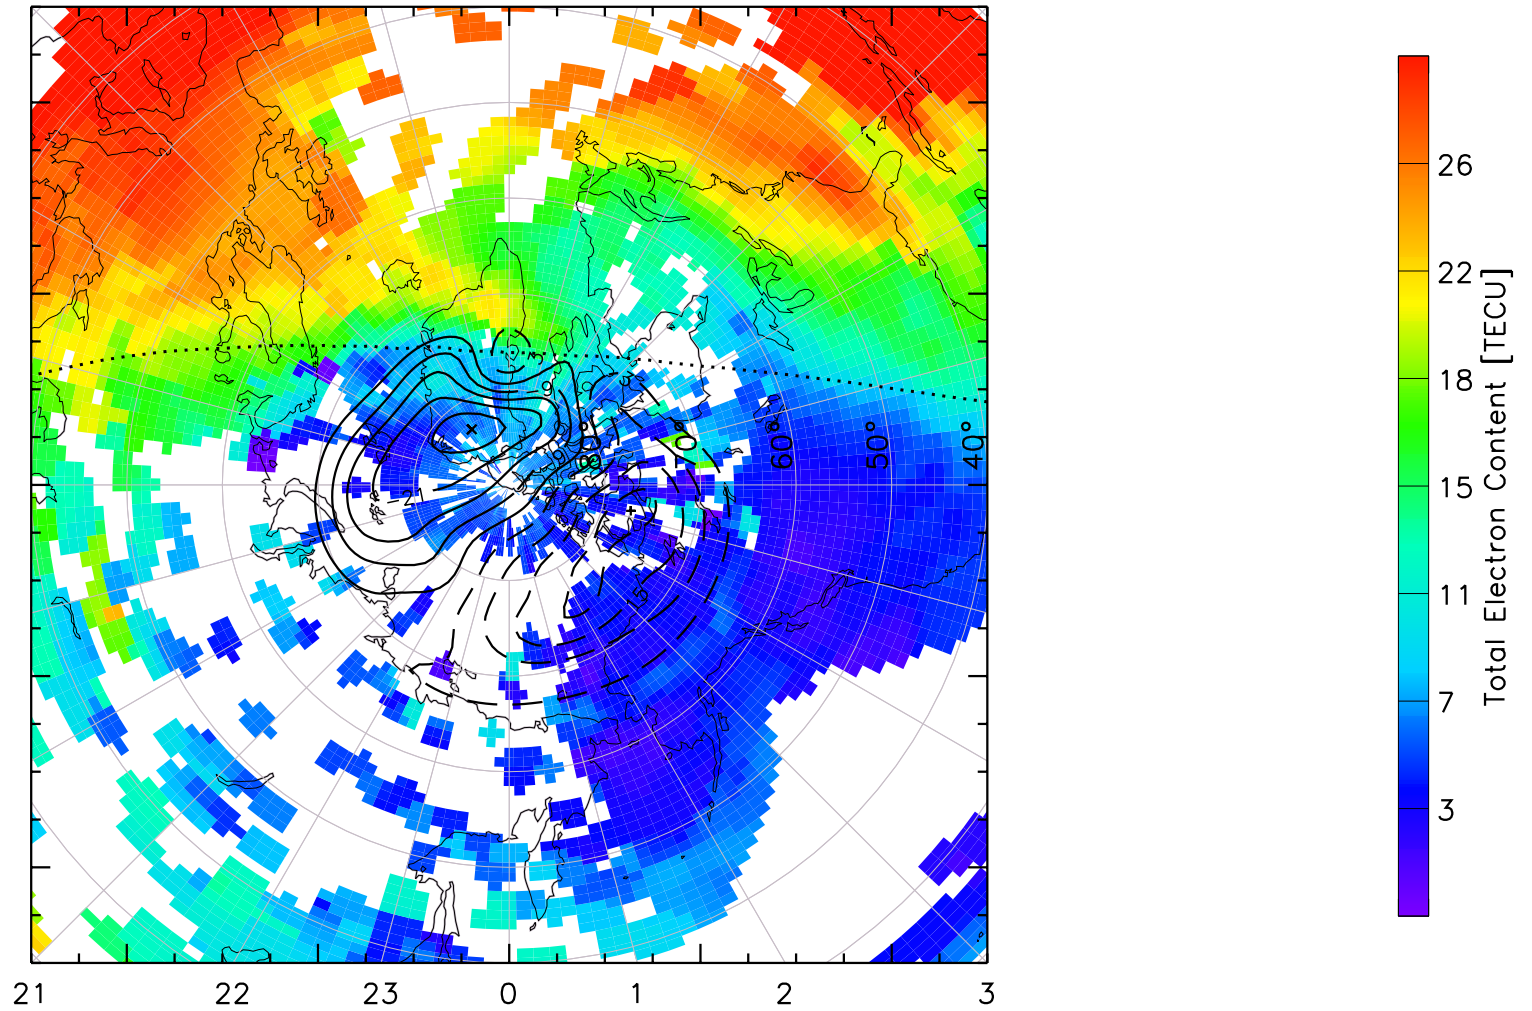

TOTAL ELECTRON CONTENT 13/Nov/2012 13:25:00.0
Median Filtered, Threshold = 0.10 to
13/Nov/2012 13:30:00.0