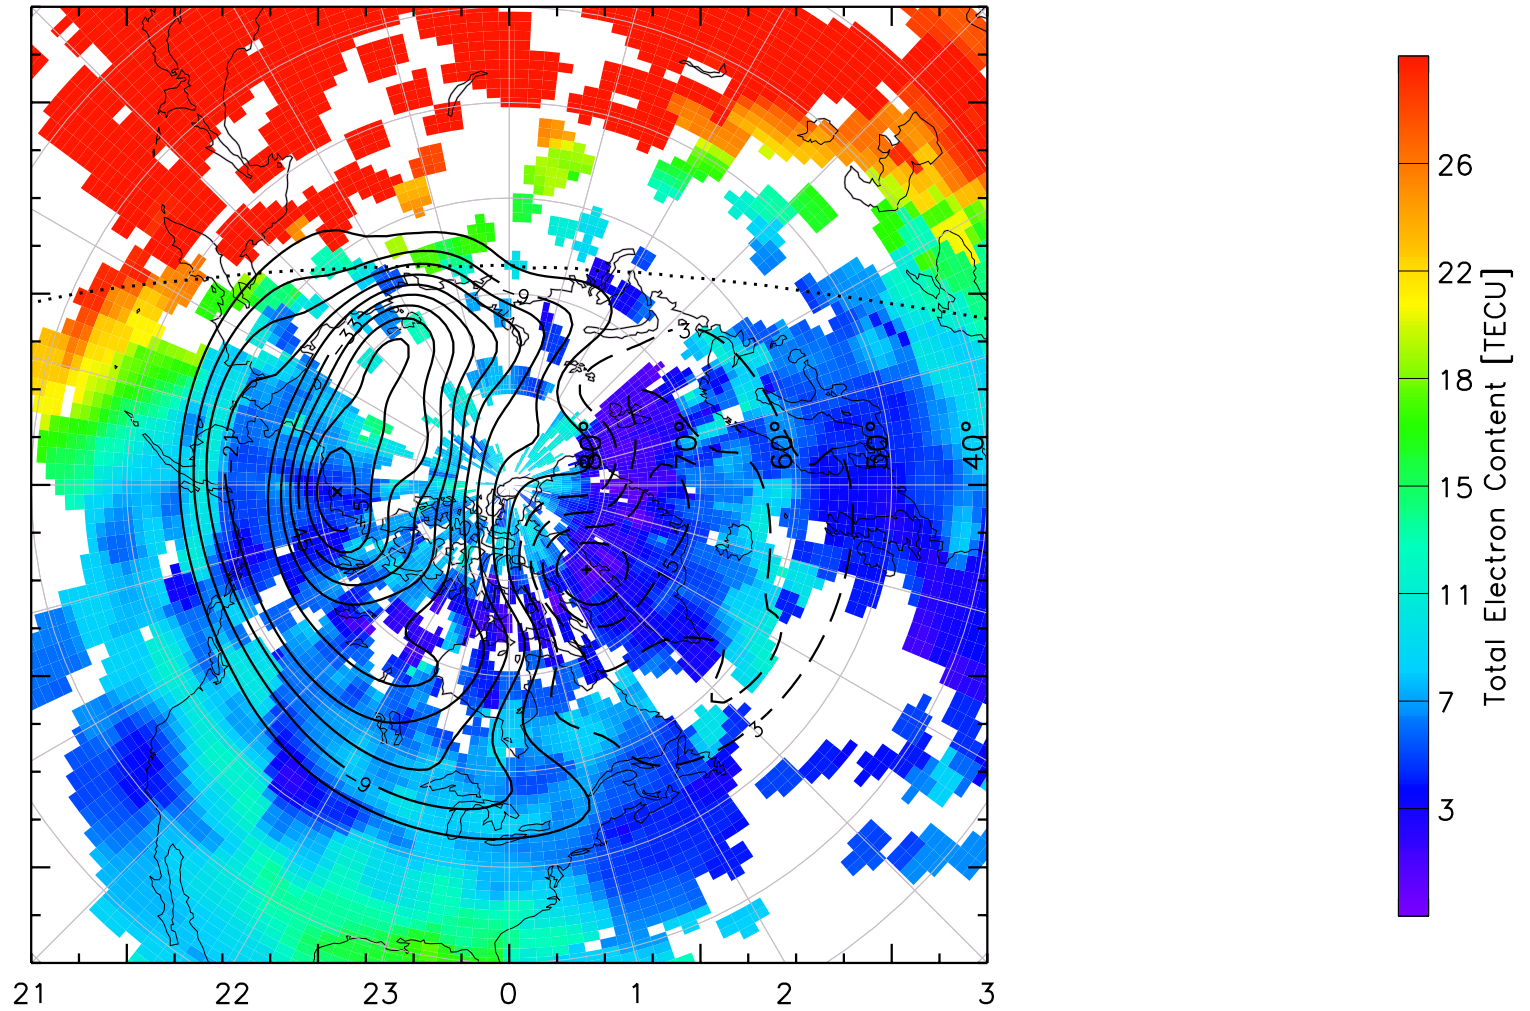

TOTAL ELECTRON CONTENT 14/Nov/2012 04:50:00.0
Median Filtered, Threshold = 0.10 to
14/Nov/2012 04:55:00.0