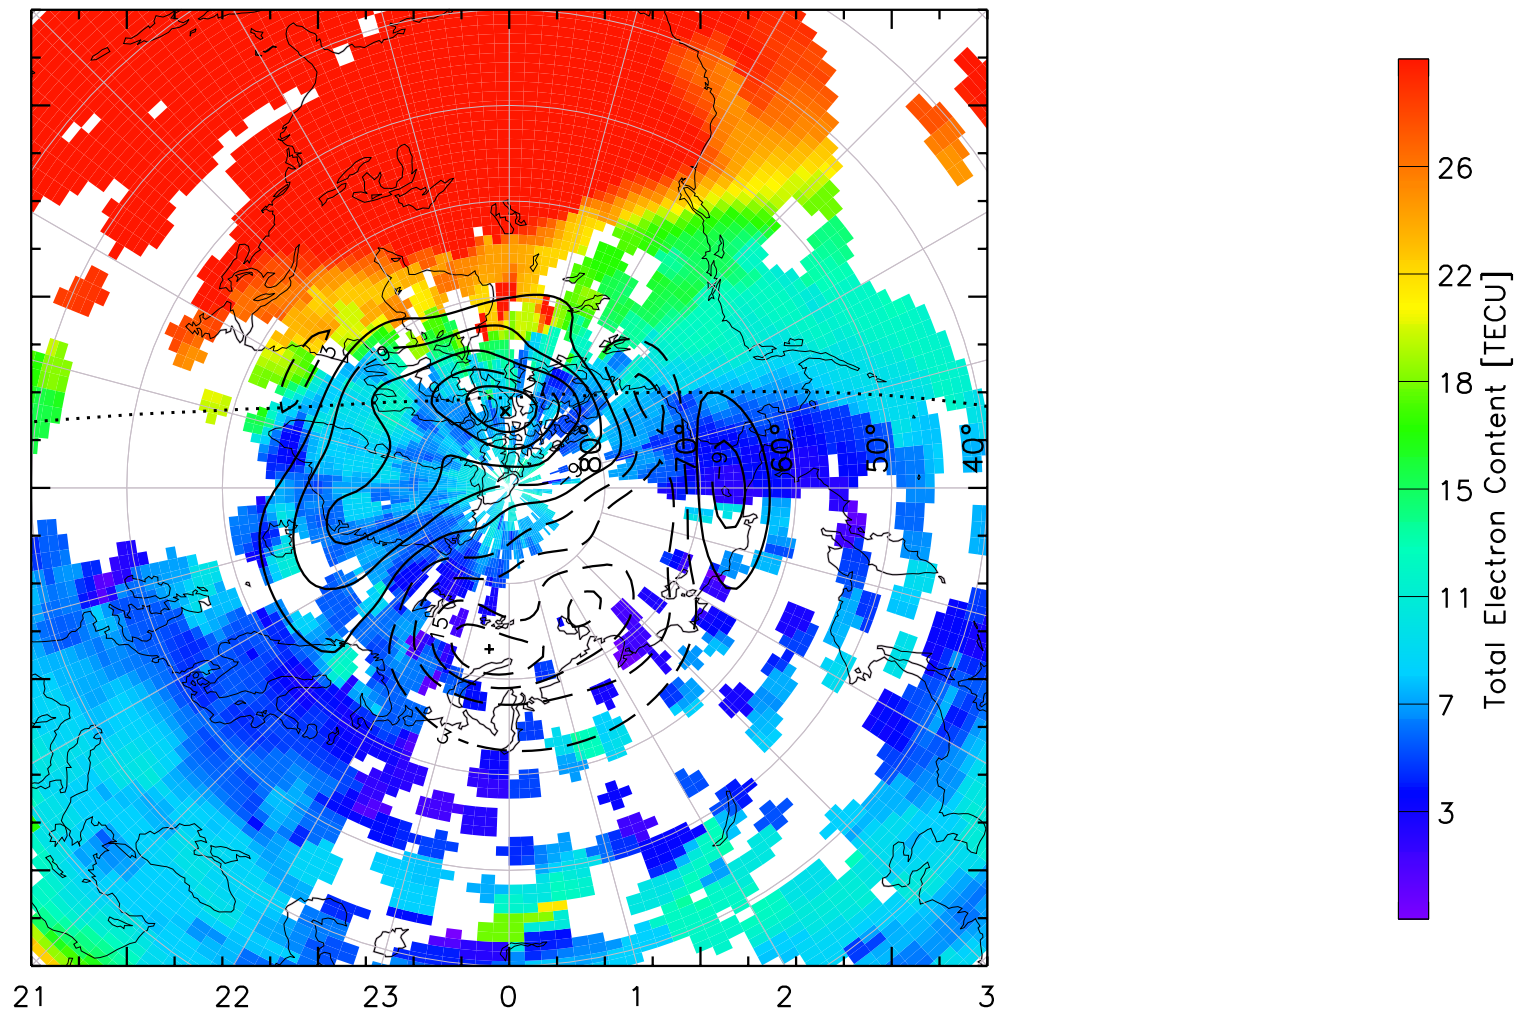

TOTAL ELECTRON CONTENT 13/Nov/2012 18:50:00.0
Median Filtered, Threshold = 0.10 to
13/Nov/2012 18:55:00.0