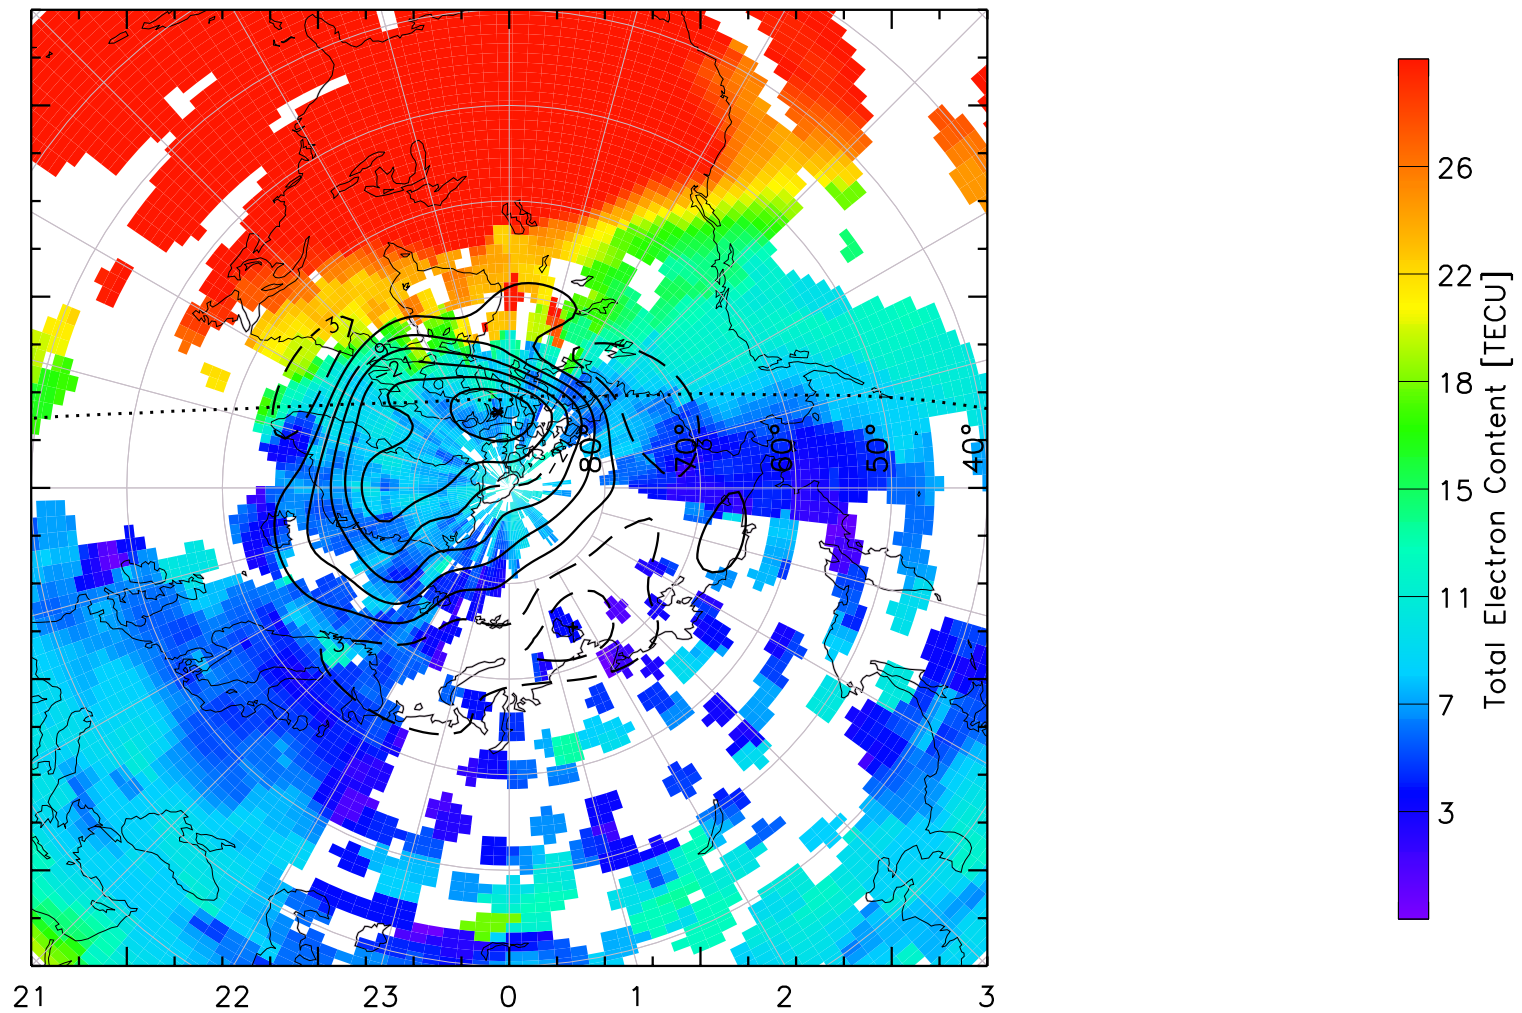

TOTAL ELECTRON CONTENT 13/Nov/2012 18:40:00.0
Median Filtered, Threshold = 0.10 to
13/Nov/2012 18:45:00.0