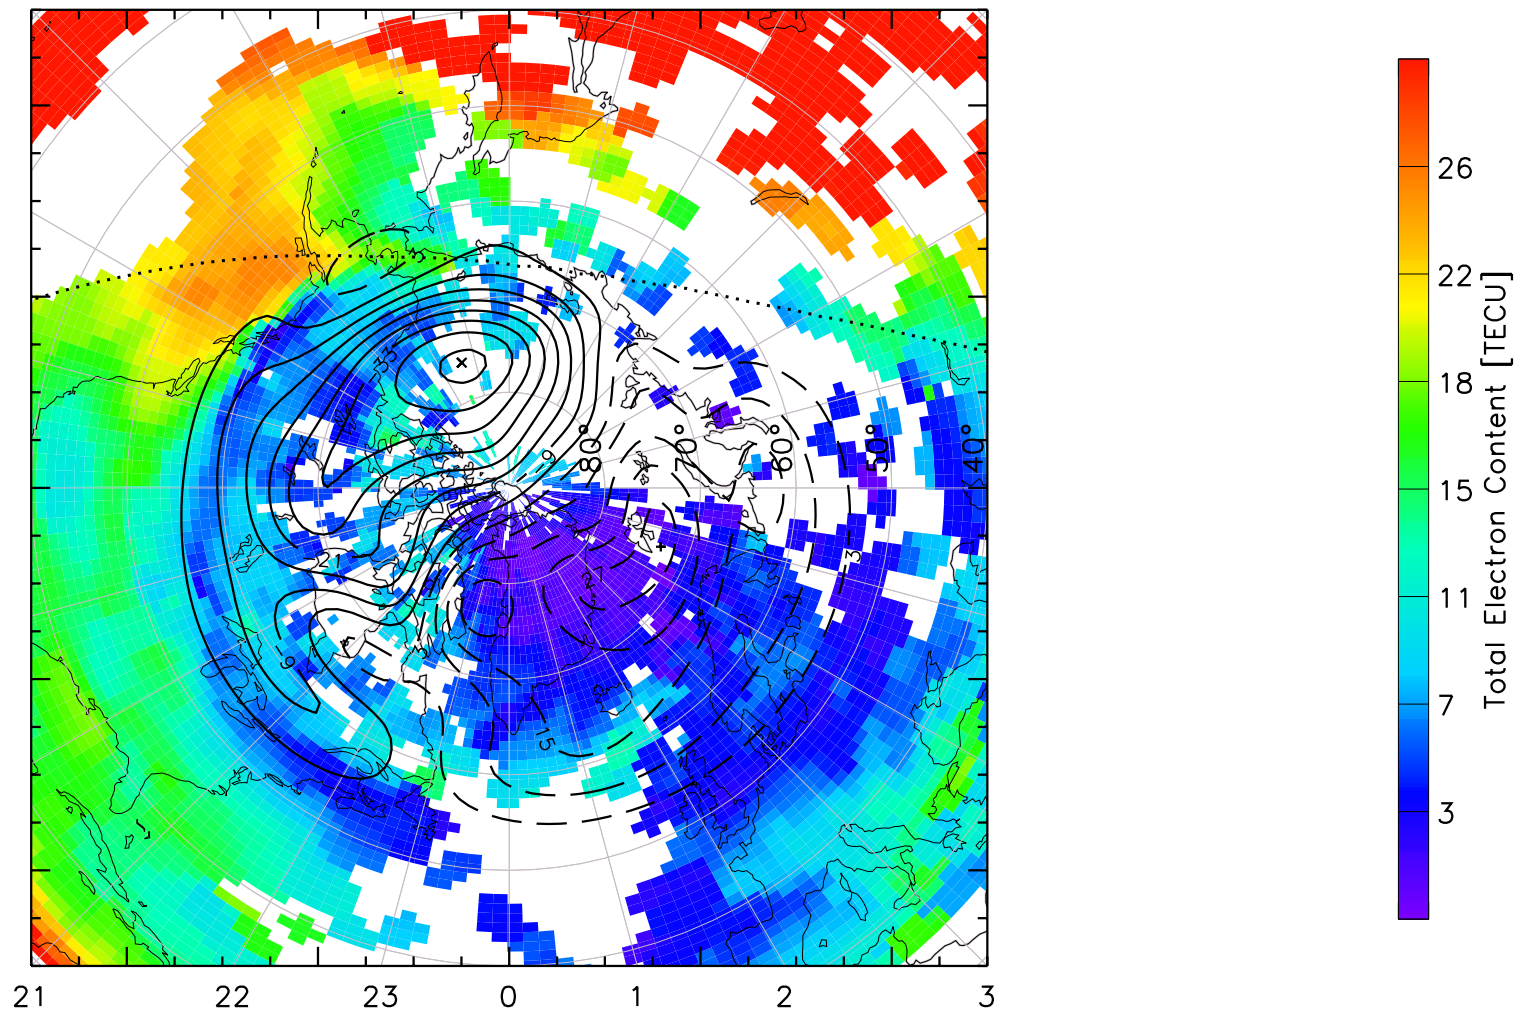

TOTAL ELECTRON CONTENT 14/Nov/2012 01:45:00.0
Median Filtered, Threshold = 0.10 to
14/Nov/2012 01:50:00.0