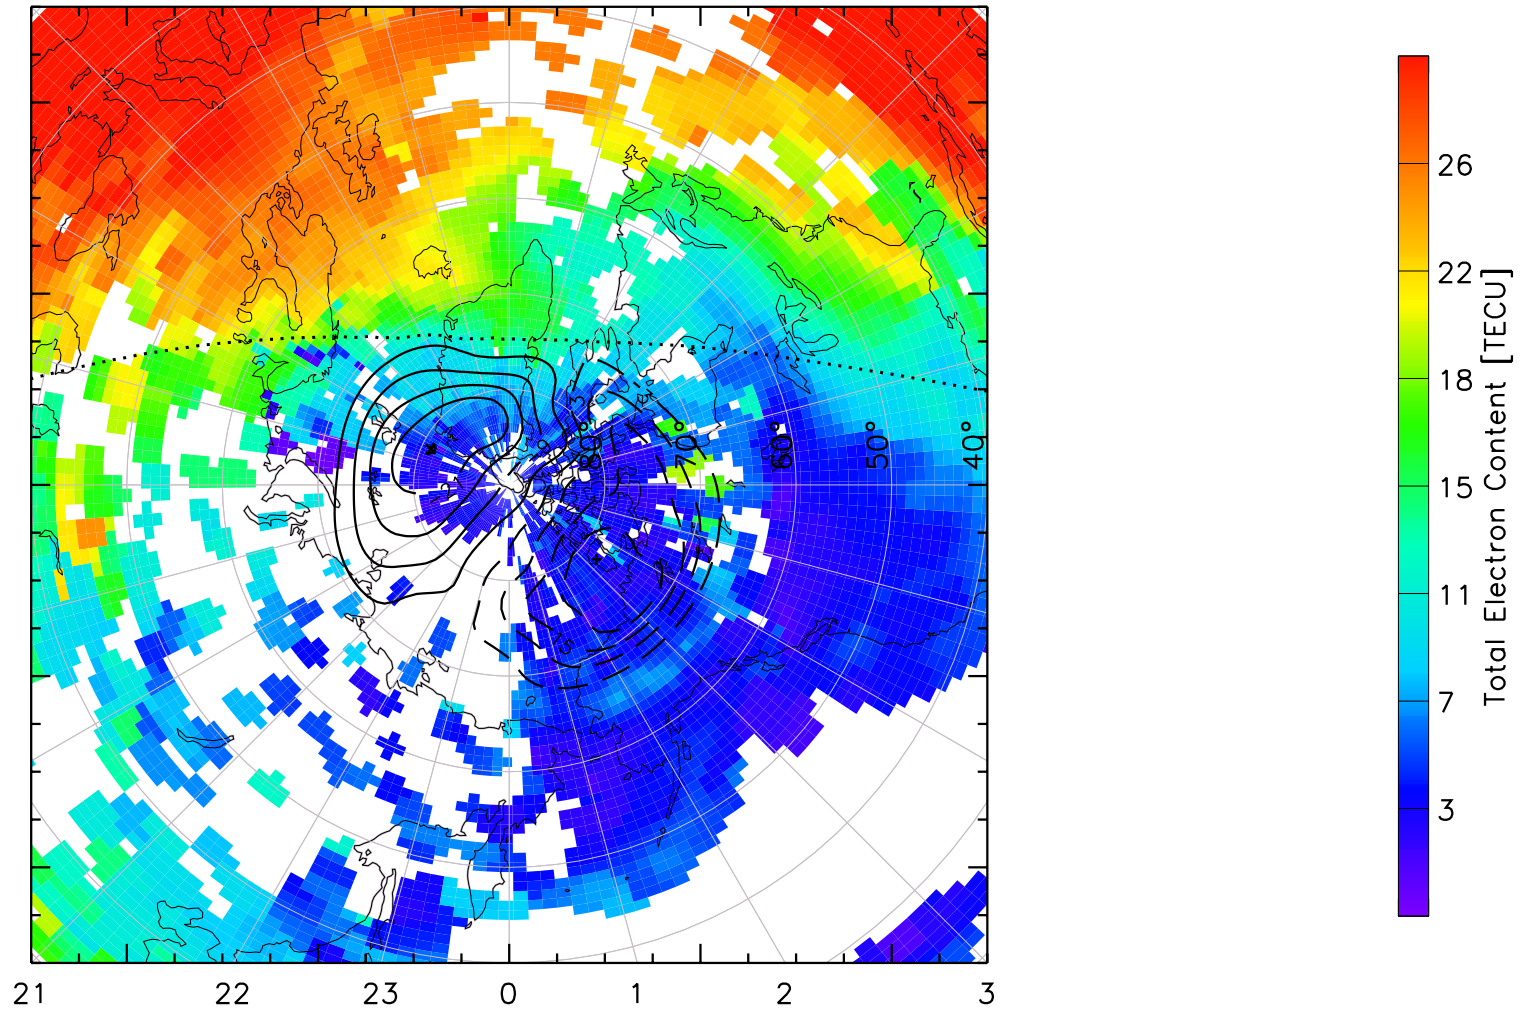

TOTAL ELECTRON CONTENT 13/Nov/2012 12:50:00.0
Median Filtered, Threshold = 0.10 to
13/Nov/2012 12:55:00.0