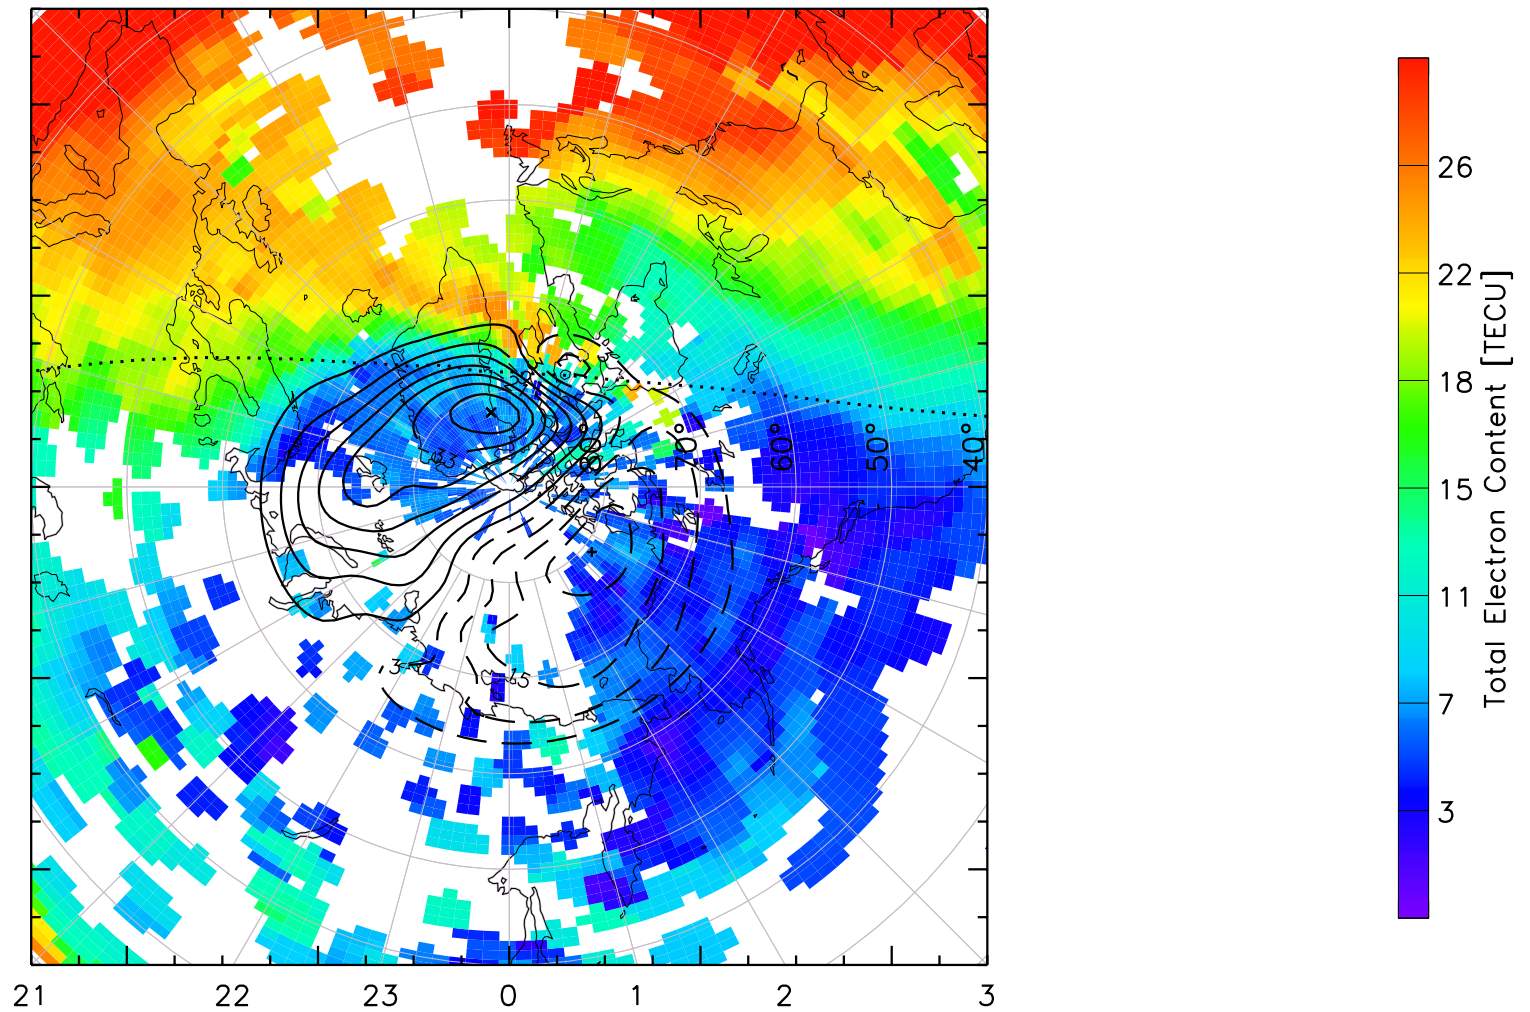

TOTAL ELECTRON CONTENT 13/Nov/2012 14:15:00.0
Median Filtered, Threshold = 0.10 to
13/Nov/2012 14:20:00.0