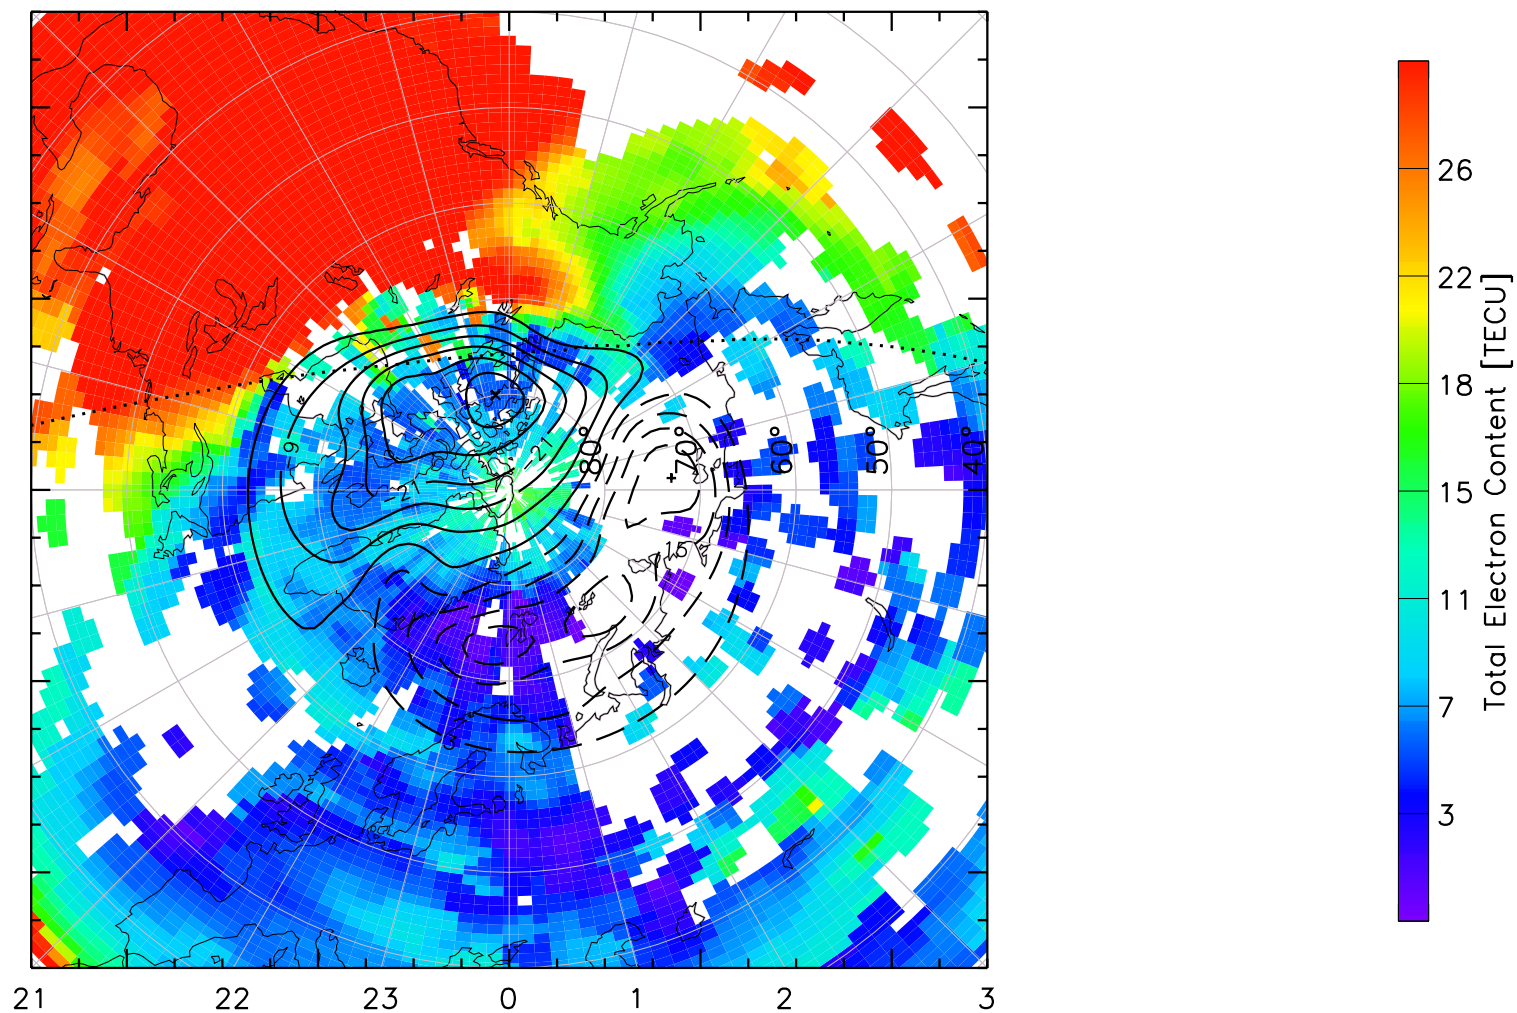

TOTAL ELECTRON CONTENT 13/Nov/2012 21:25:00.0
Median Filtered, Threshold = 0.10 to
13/Nov/2012 21:30:00.0