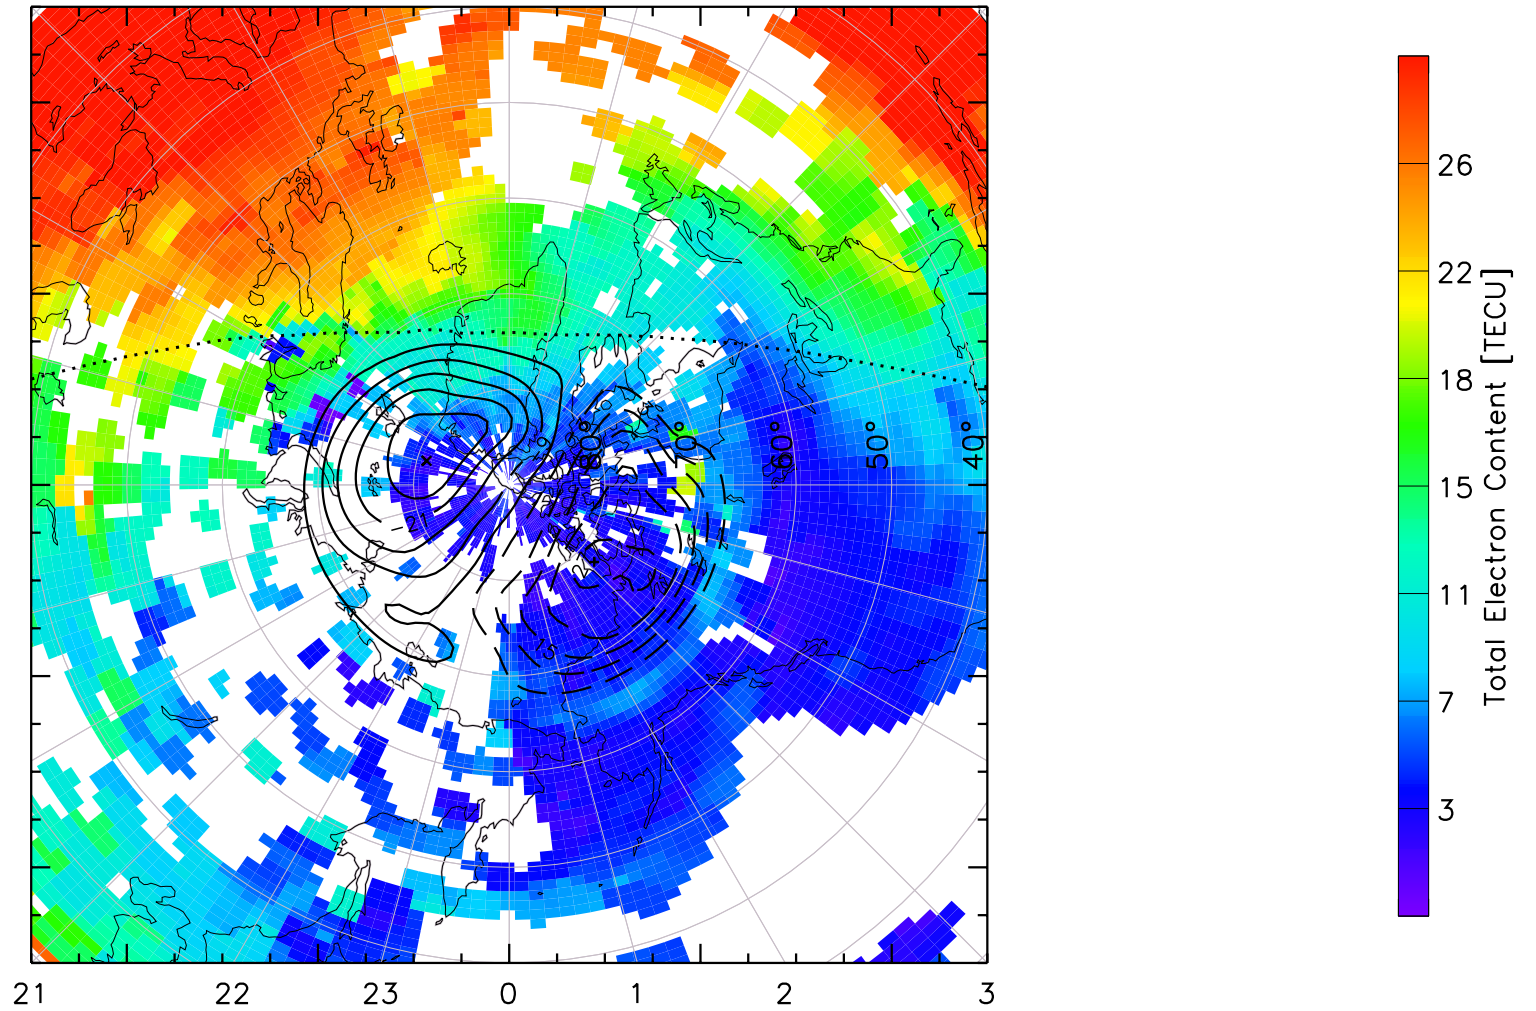

1200 0600
[Empty box]

TOTAL ELECTRON CONTENT 13/Nov/2012 12:30:00.0
Median Filtered, Threshold = 0.10 to
13/Nov/2012 12:35:00.0

1200 0600
[Empty box]

TOTAL ELECTRON CONTENT 13/Nov/2012 12:35:00.0
Median Filtered, Threshold = 0.10 to
13/Nov/2012 12:40:00.0