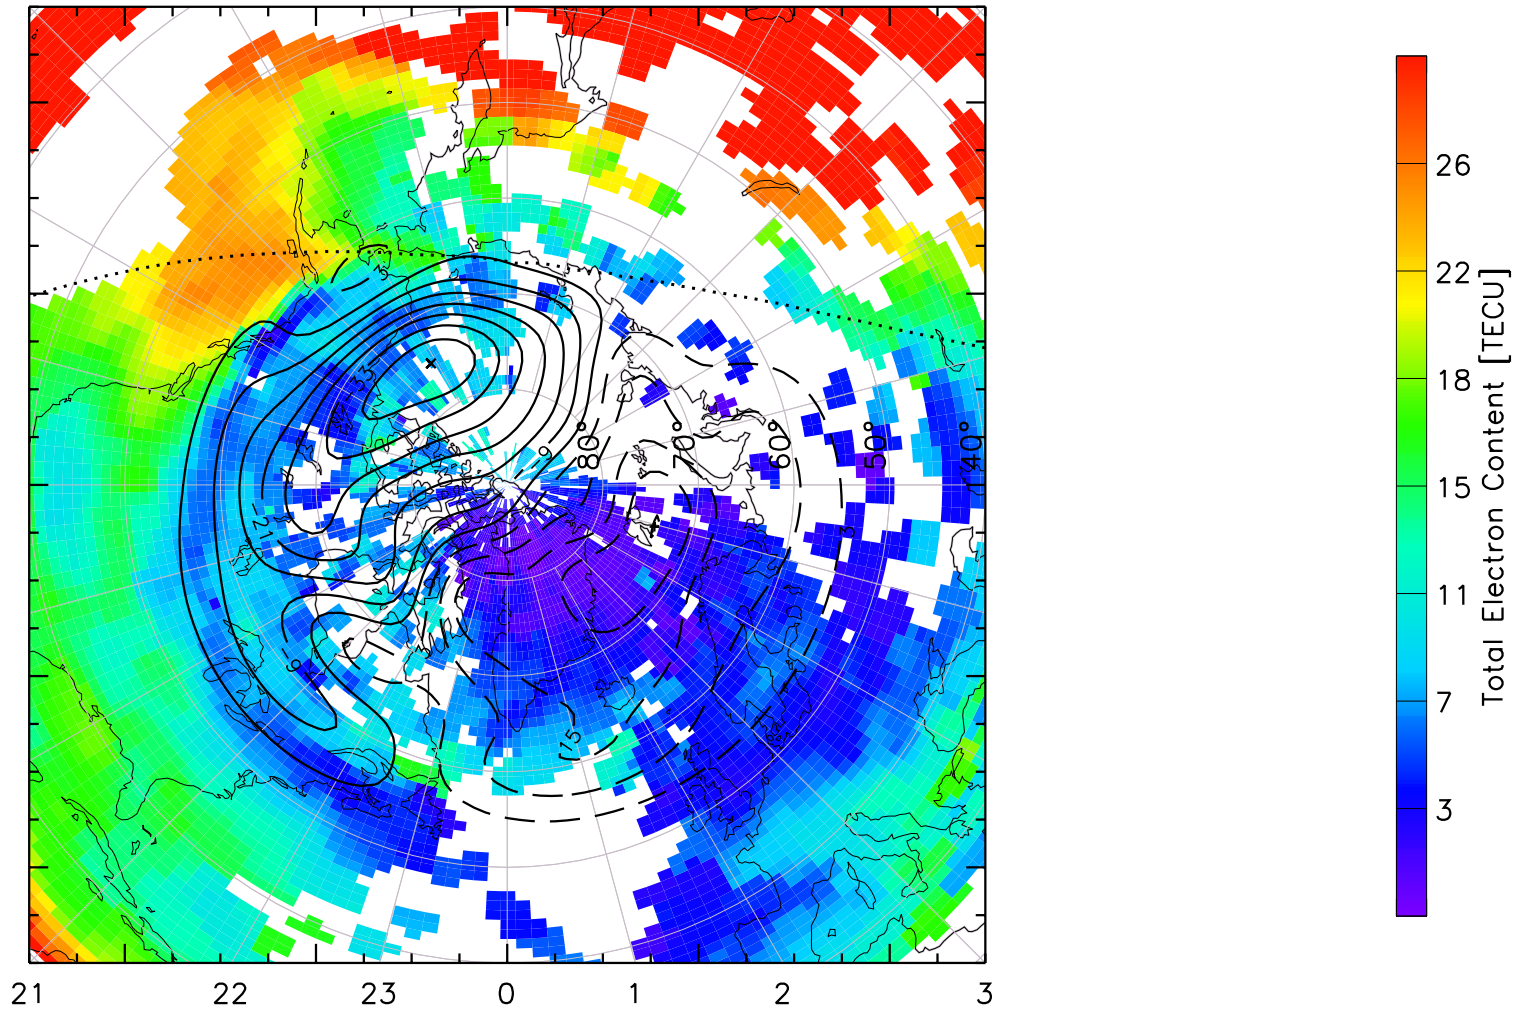

TOTAL ELECTRON CONTENT 14/Nov/2012 01:50:00.0
Median Filtered, Threshold = 0.10 to
14/Nov/2012 01:55:00.0