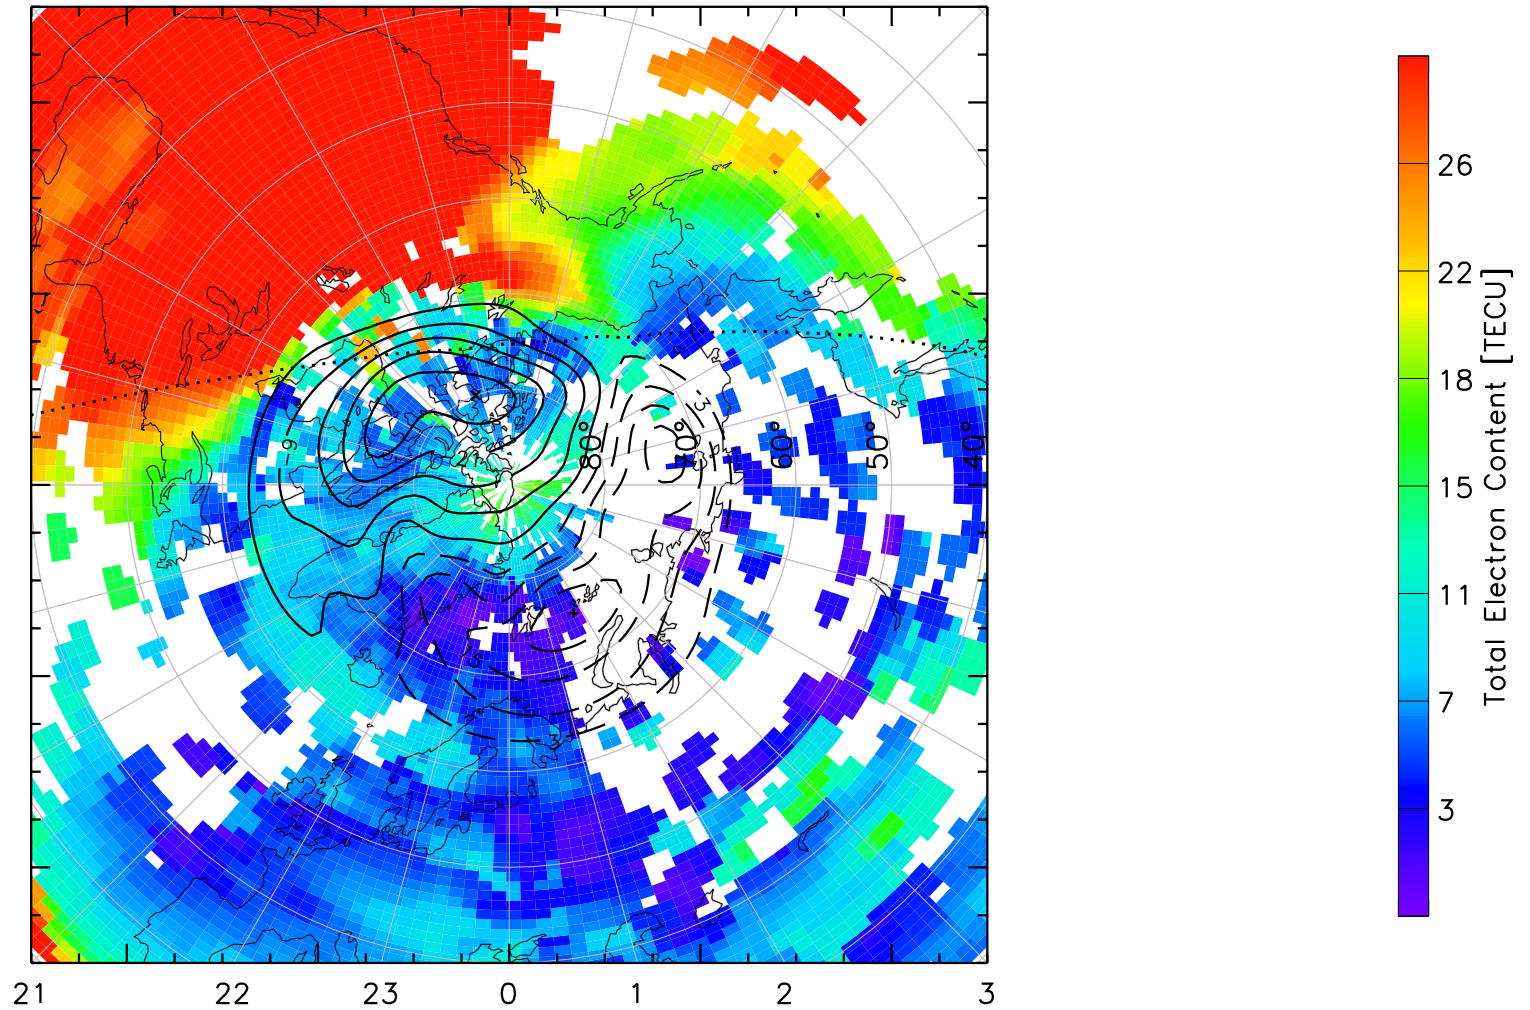

TOTAL ELECTRON CONTENT 13/Nov/2012 21:35:00.0
Median Filtered, Threshold = 0.10 to
13/Nov/2012 21:40:00.0