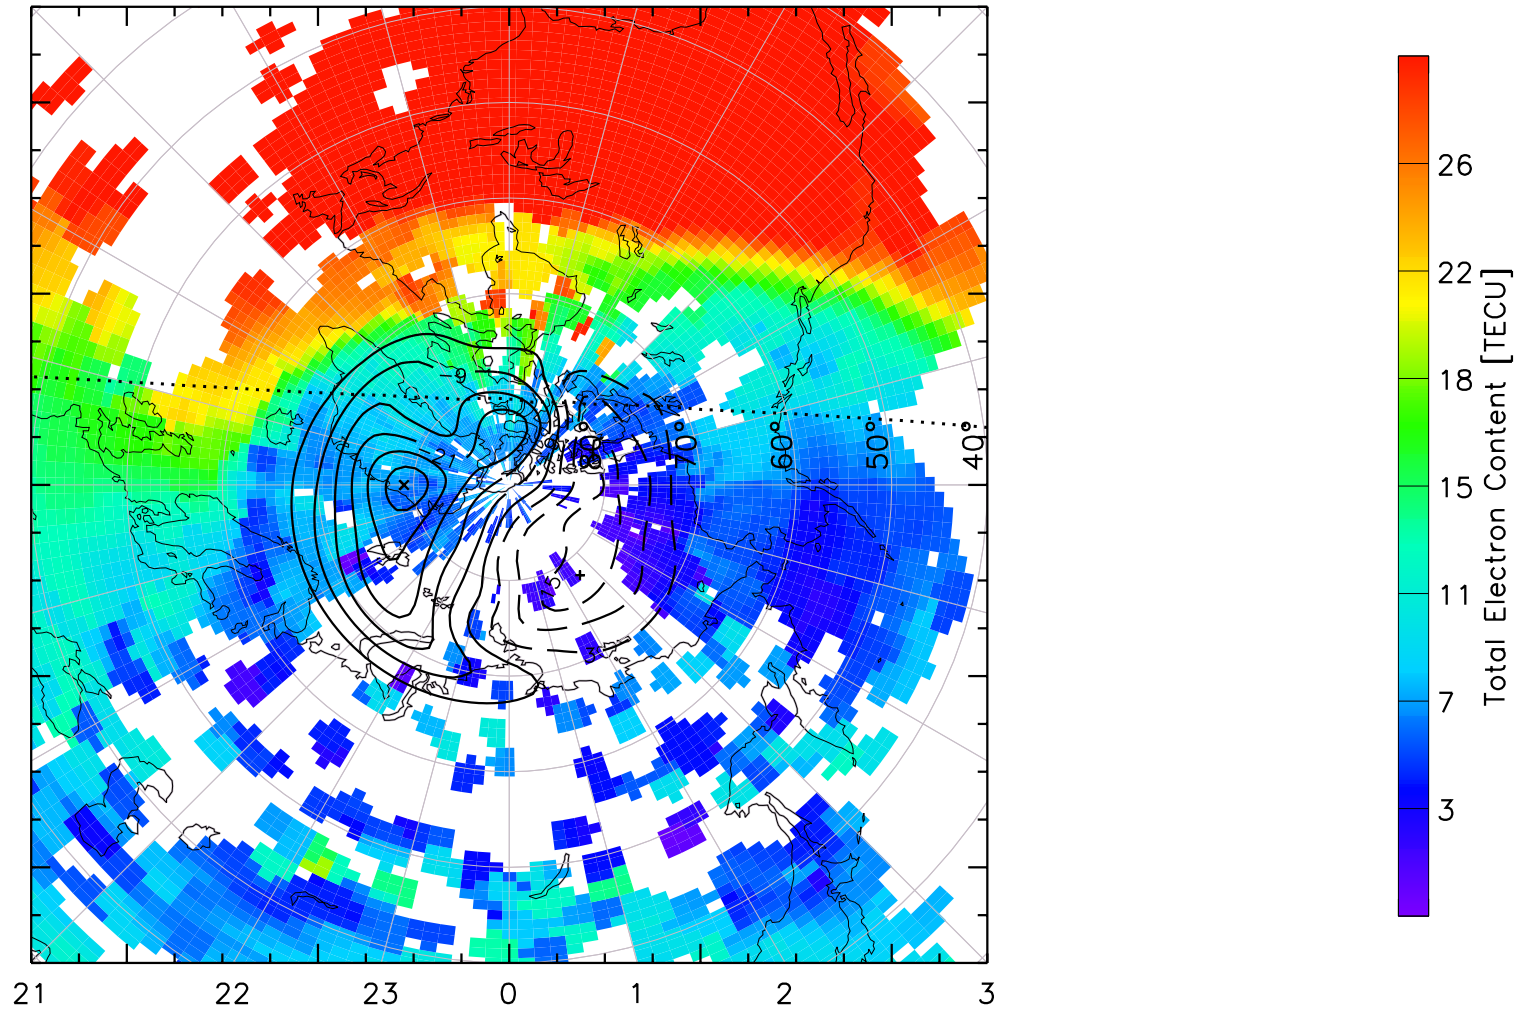

TOTAL ELECTRON CONTENT 13/Nov/2012 16:55:00.0
Median Filtered, Threshold = 0.10 to
13/Nov/2012 17:00:00.0