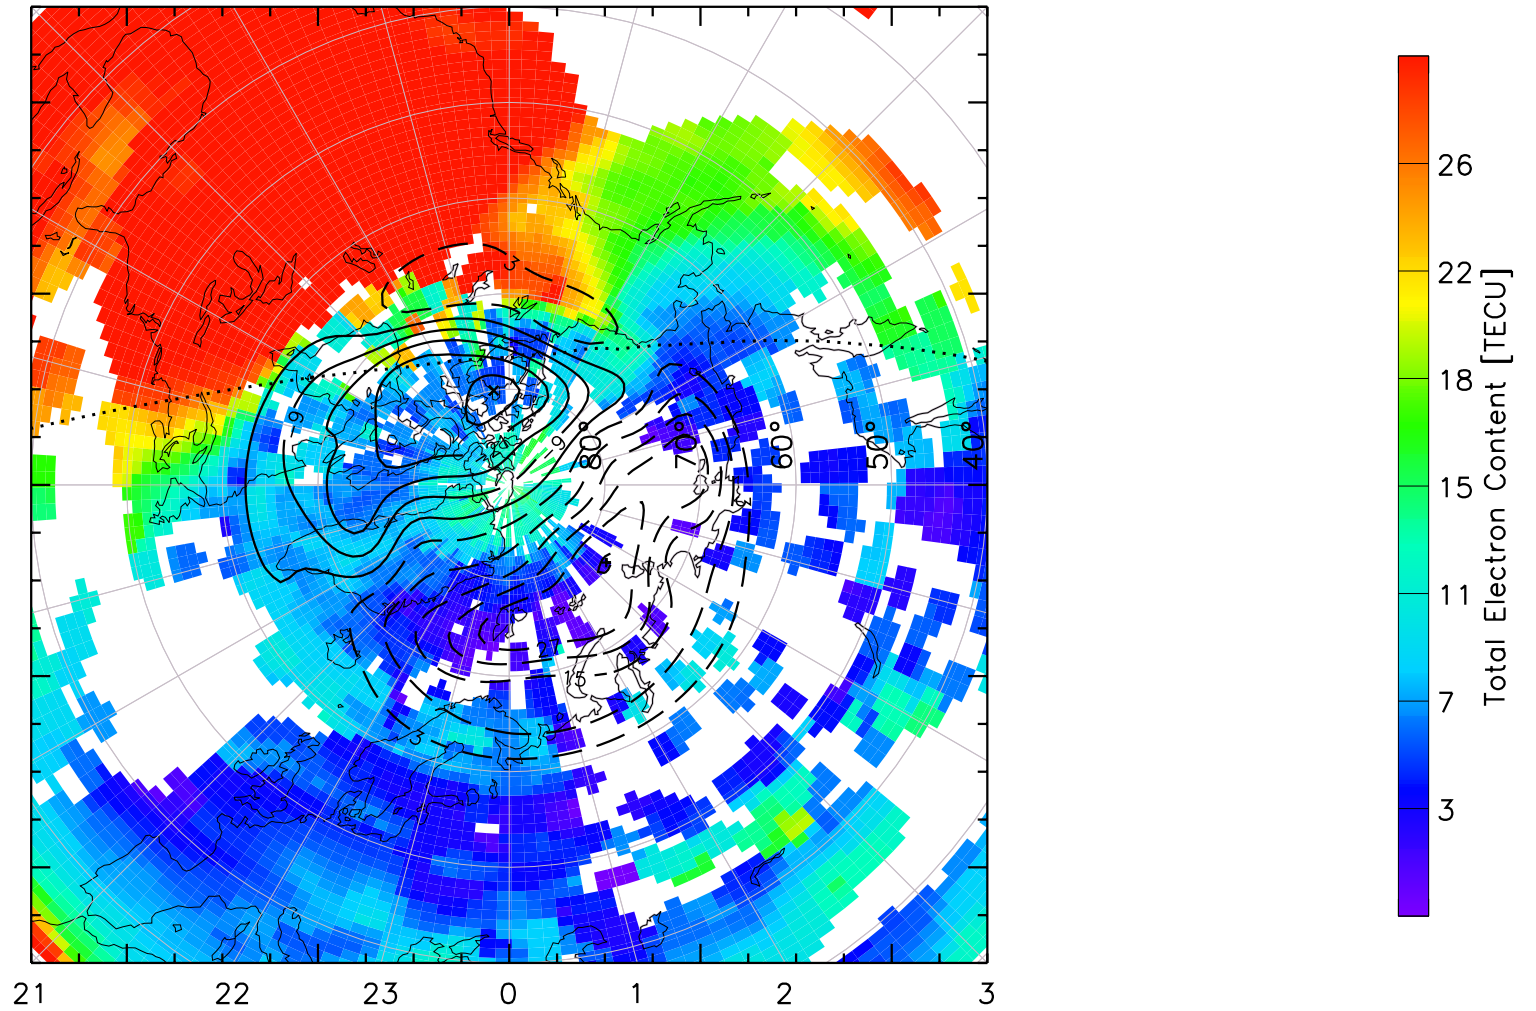

TOTAL ELECTRON CONTENT 13/Nov/2012 21:05:00.0
Median Filtered, Threshold = 0.10 to
13/Nov/2012 21:10:00.0