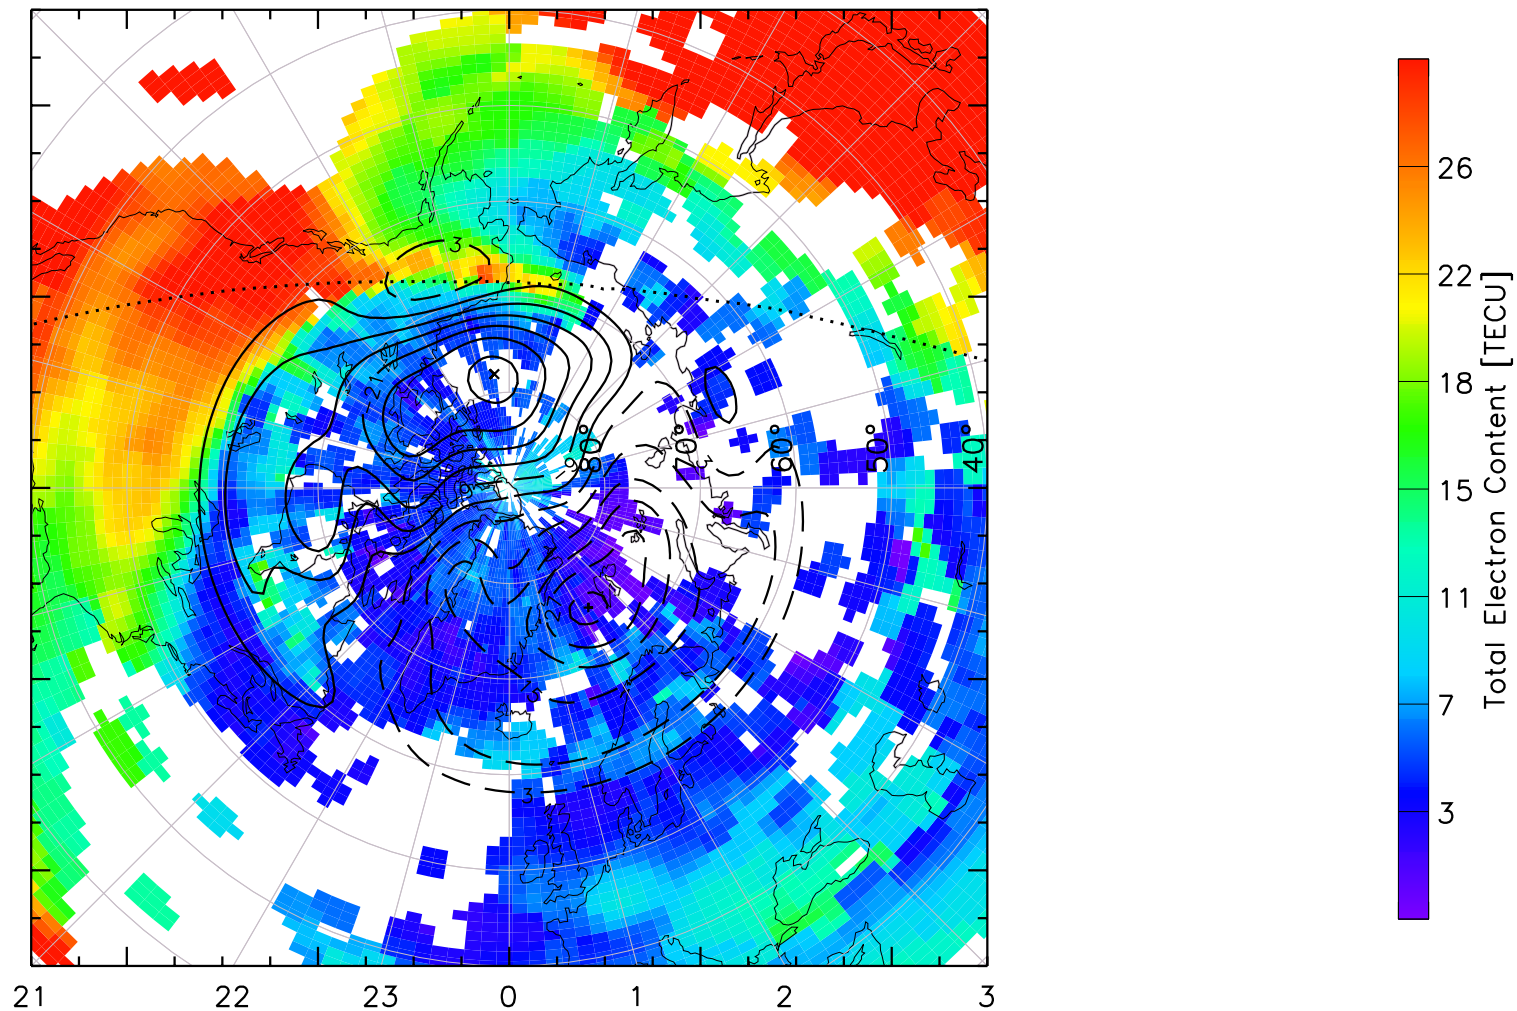

TOTAL ELECTRON CONTENT 14/Nov/2012 00:10:00.0
Median Filtered, Threshold = 0.10 to
14/Nov/2012 00:15:00.0