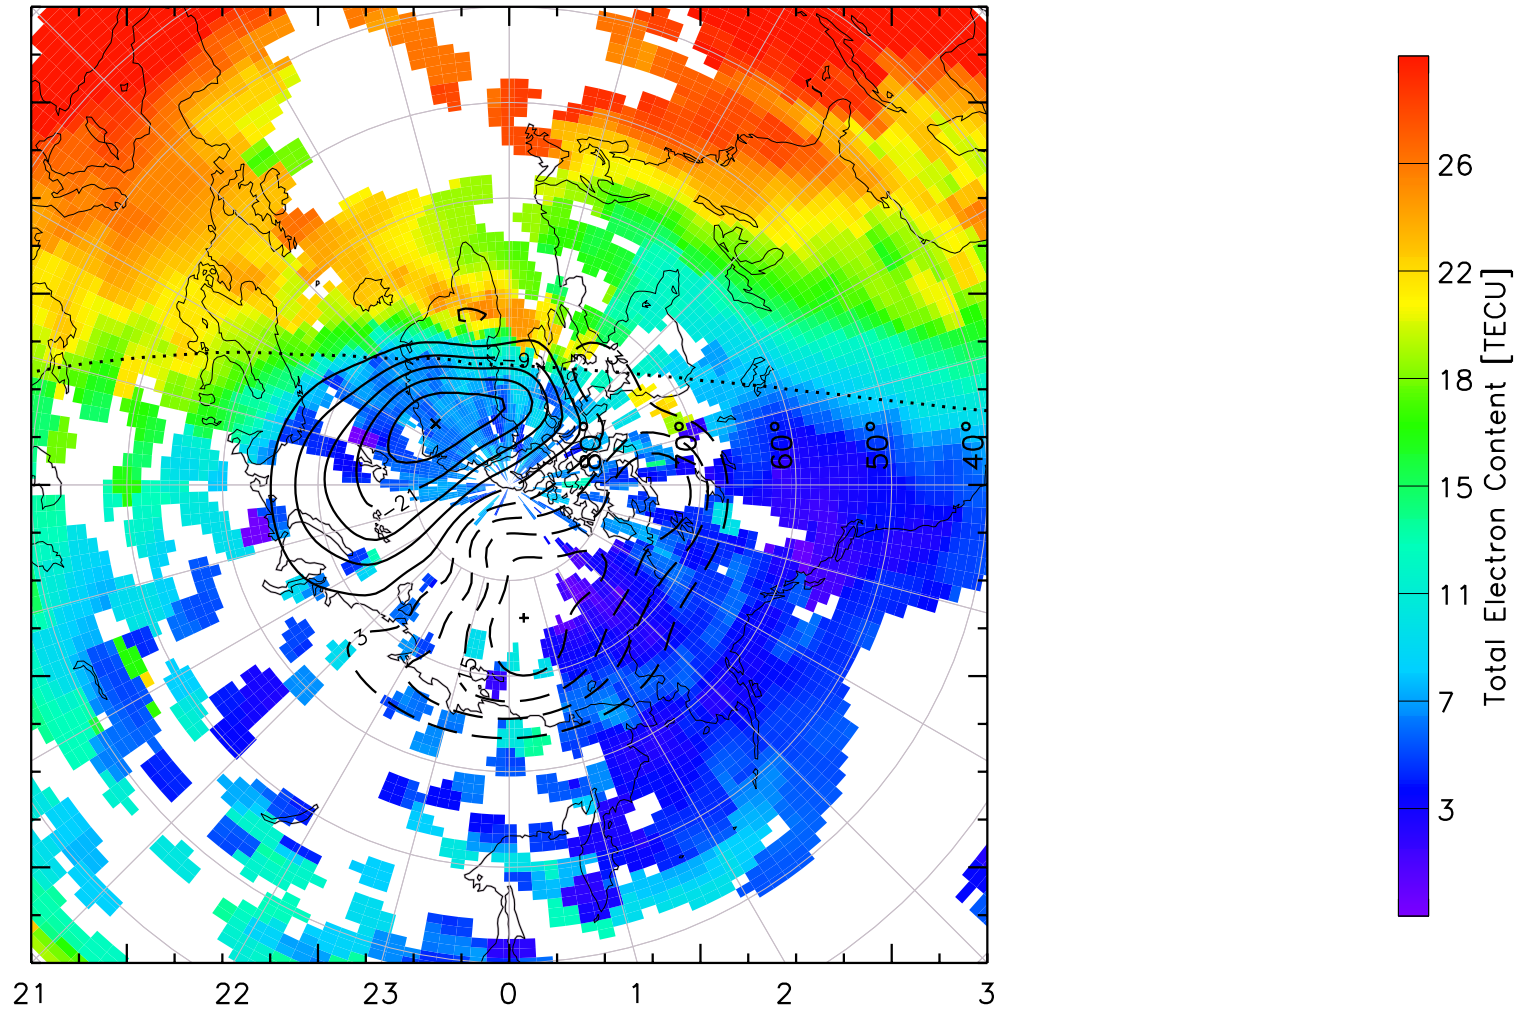

TOTAL ELECTRON CONTENT 13/Nov/2012 14:00:00.0
Median Filtered, Threshold = 0.10 to
13/Nov/2012 14:05:00.0