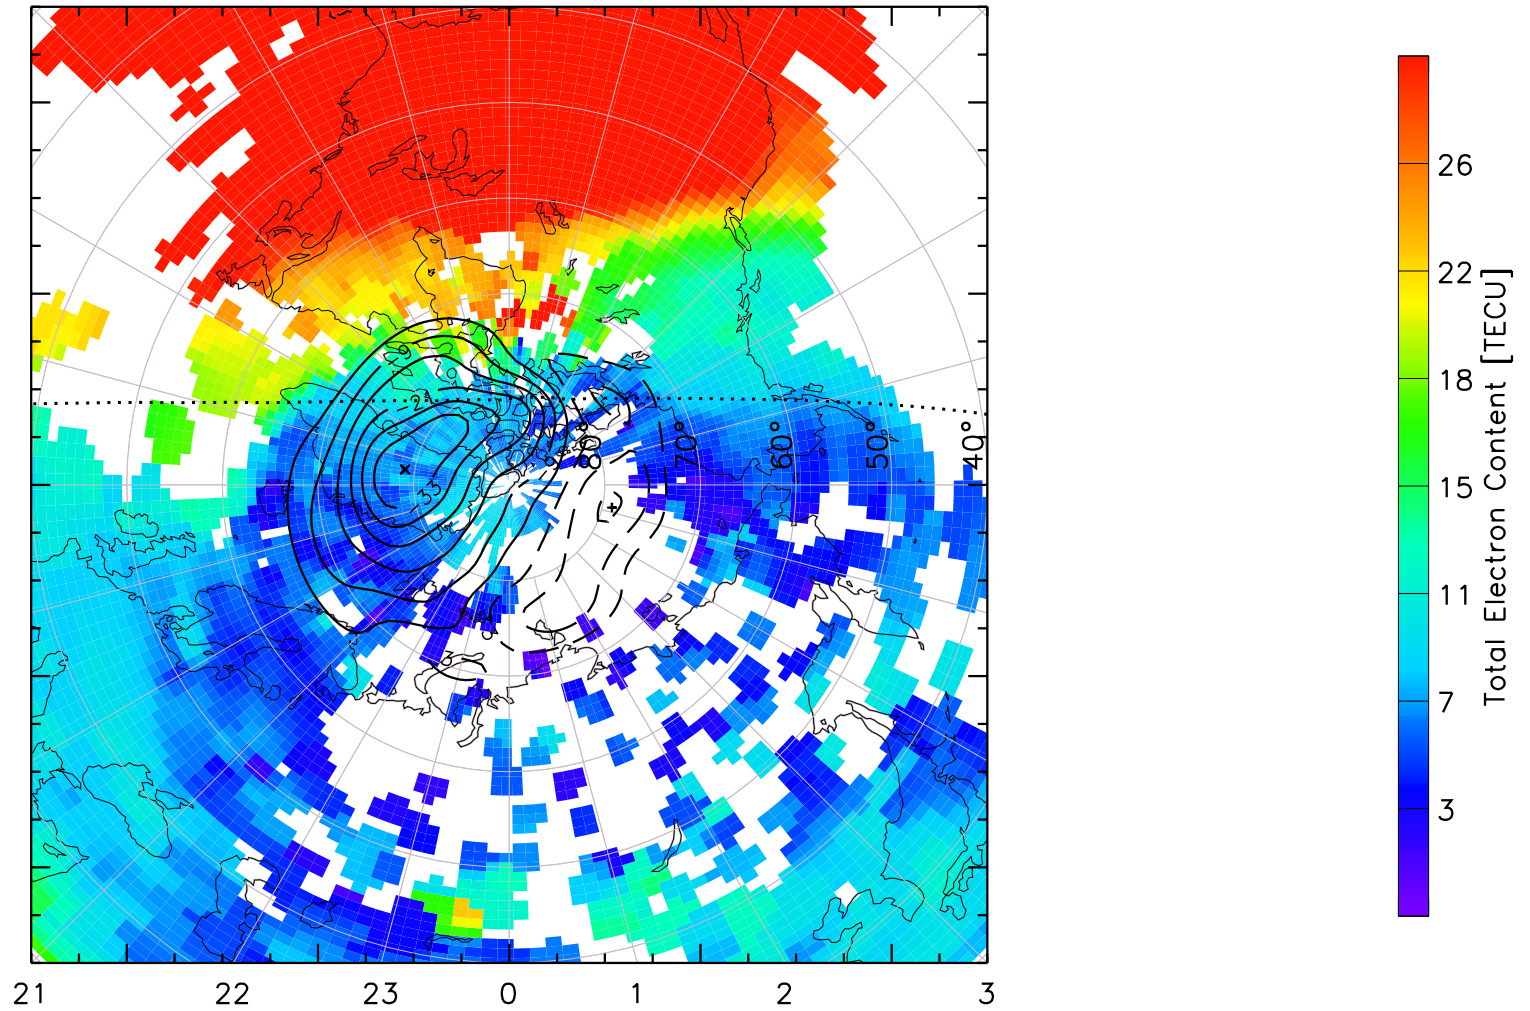

TOTAL ELECTRON CONTENT 13/Nov/2012 18:10:00.0
Median Filtered, Threshold = 0.10 to
13/Nov/2012 18:15:00.0