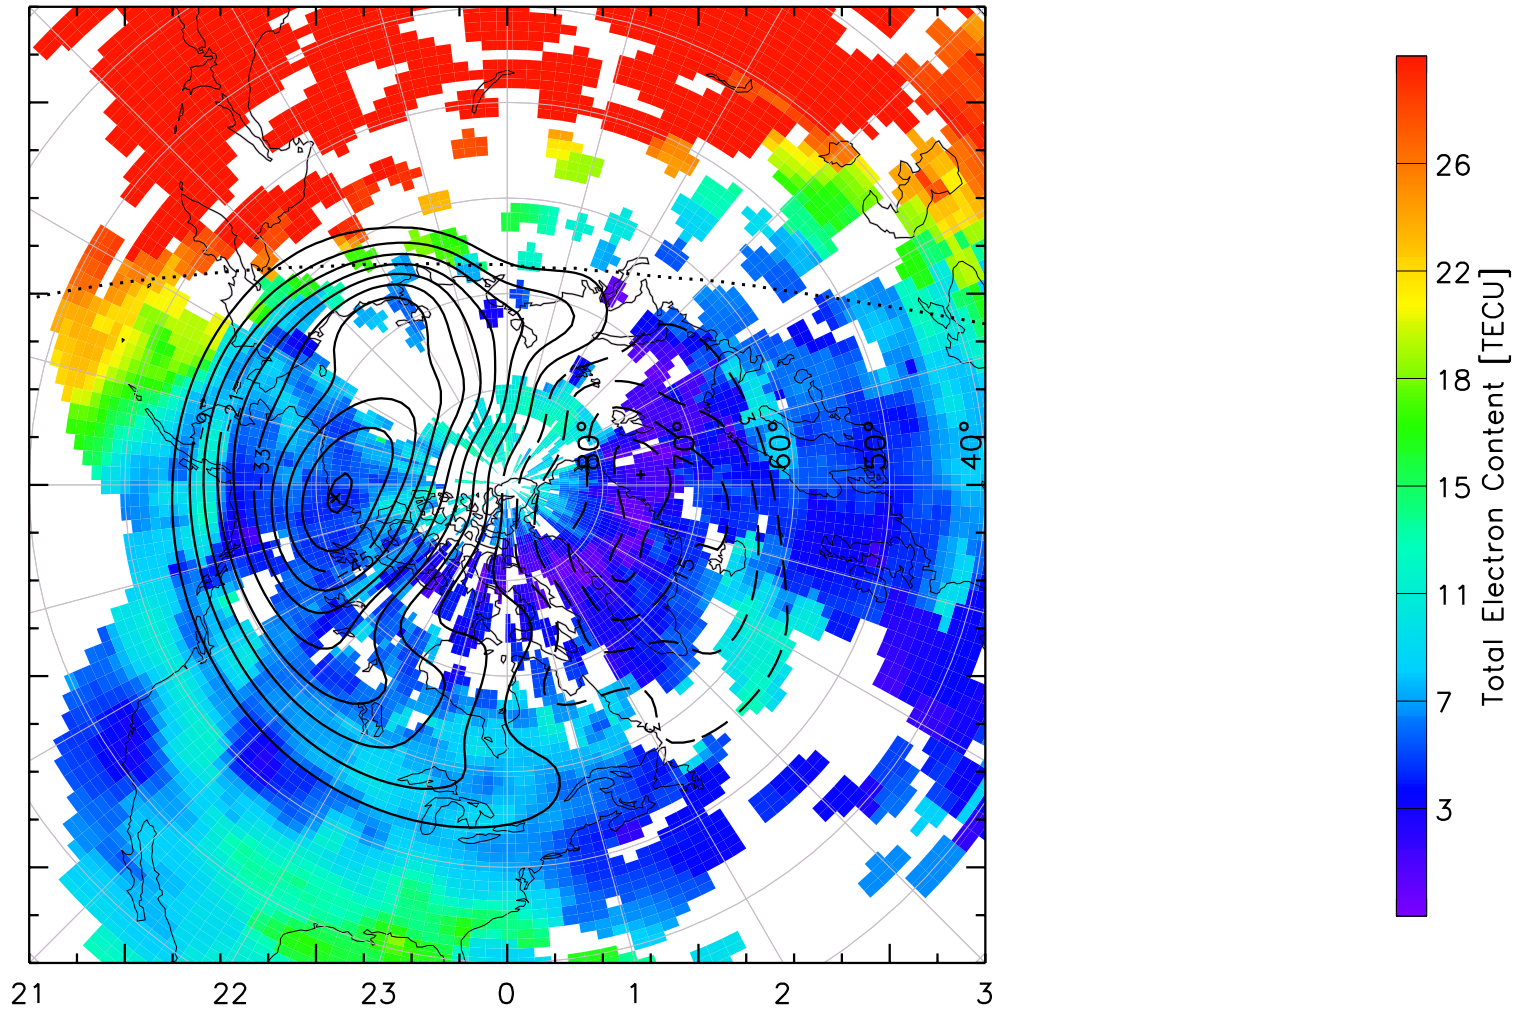

TOTAL ELECTRON CONTENT 14/Nov/2012 04:35:00.0
Median Filtered, Threshold = 0.10 to
14/Nov/2012 04:40:00.0