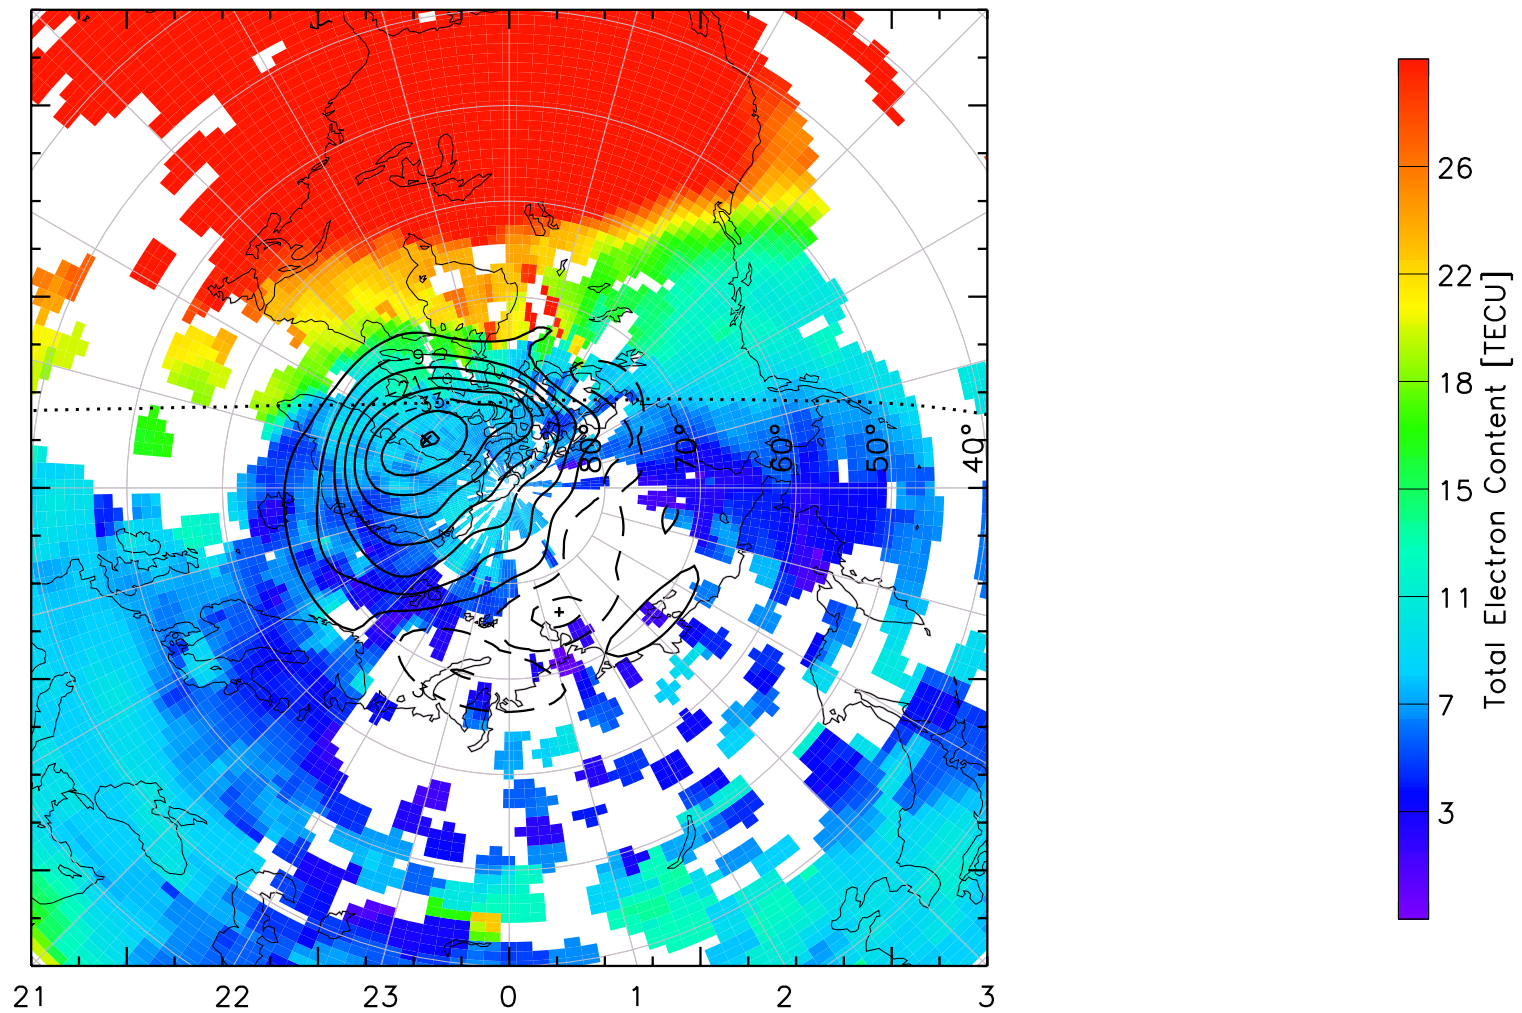

TOTAL ELECTRON CONTENT 13/Nov/2012 18:20:00.0
Median Filtered, Threshold = 0.10 to
13/Nov/2012 18:25:00.0