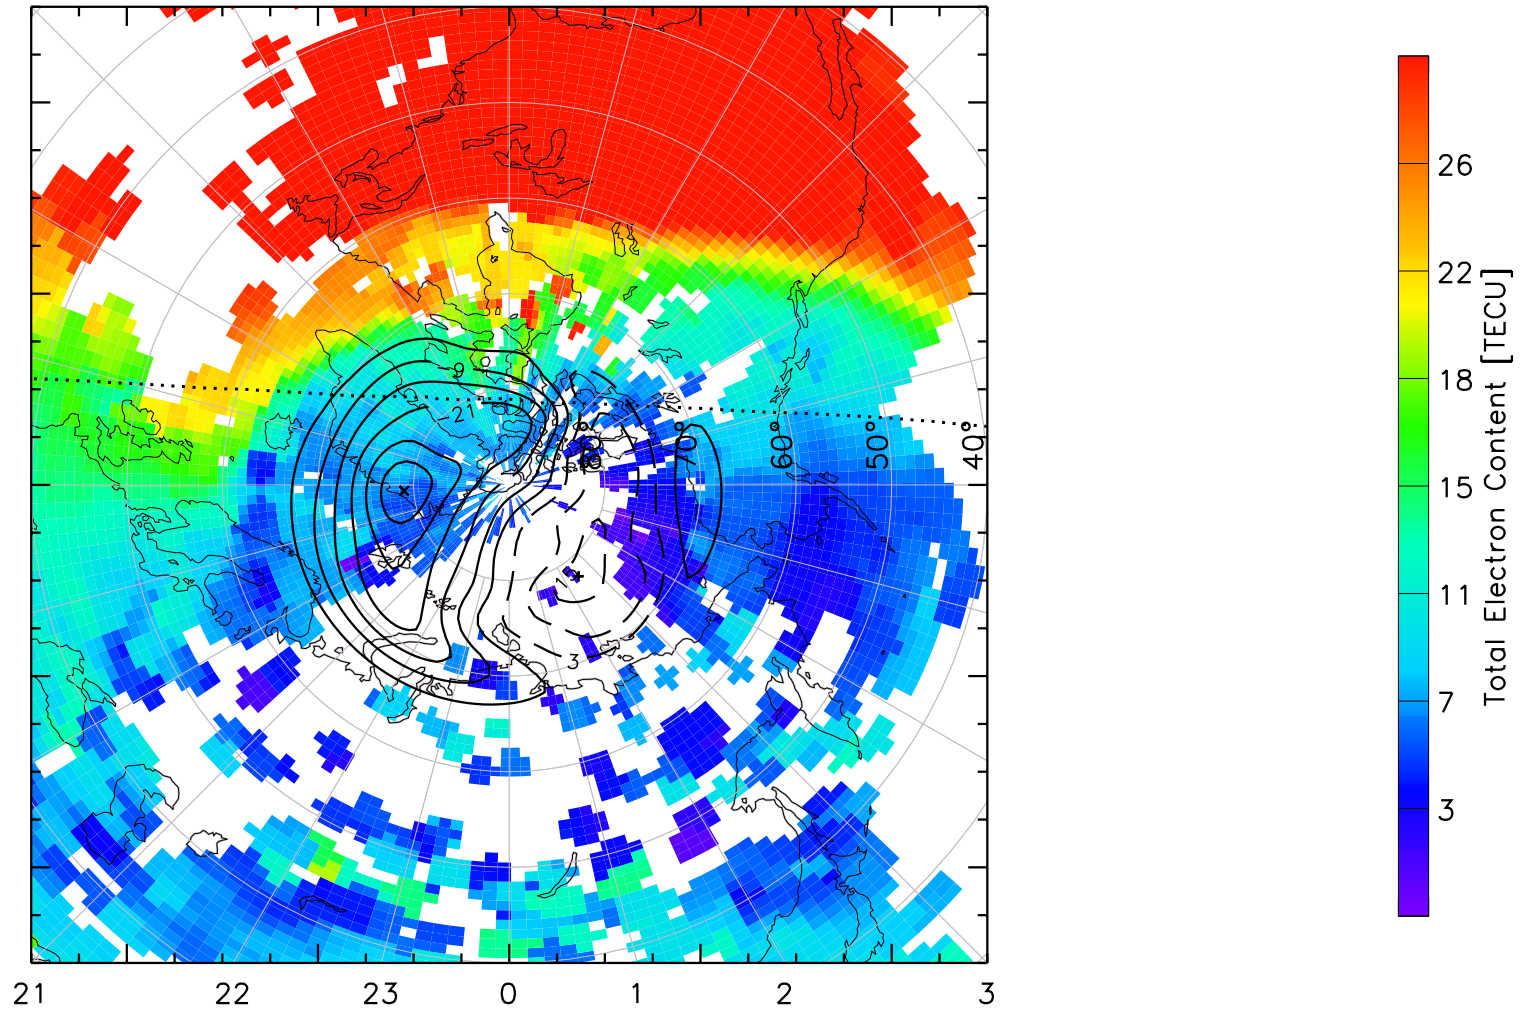

TOTAL ELECTRON CONTENT 13/Nov/2012 17:00:00.0
Median Filtered, Threshold = 0.10 to
13/Nov/2012 17:05:00.0