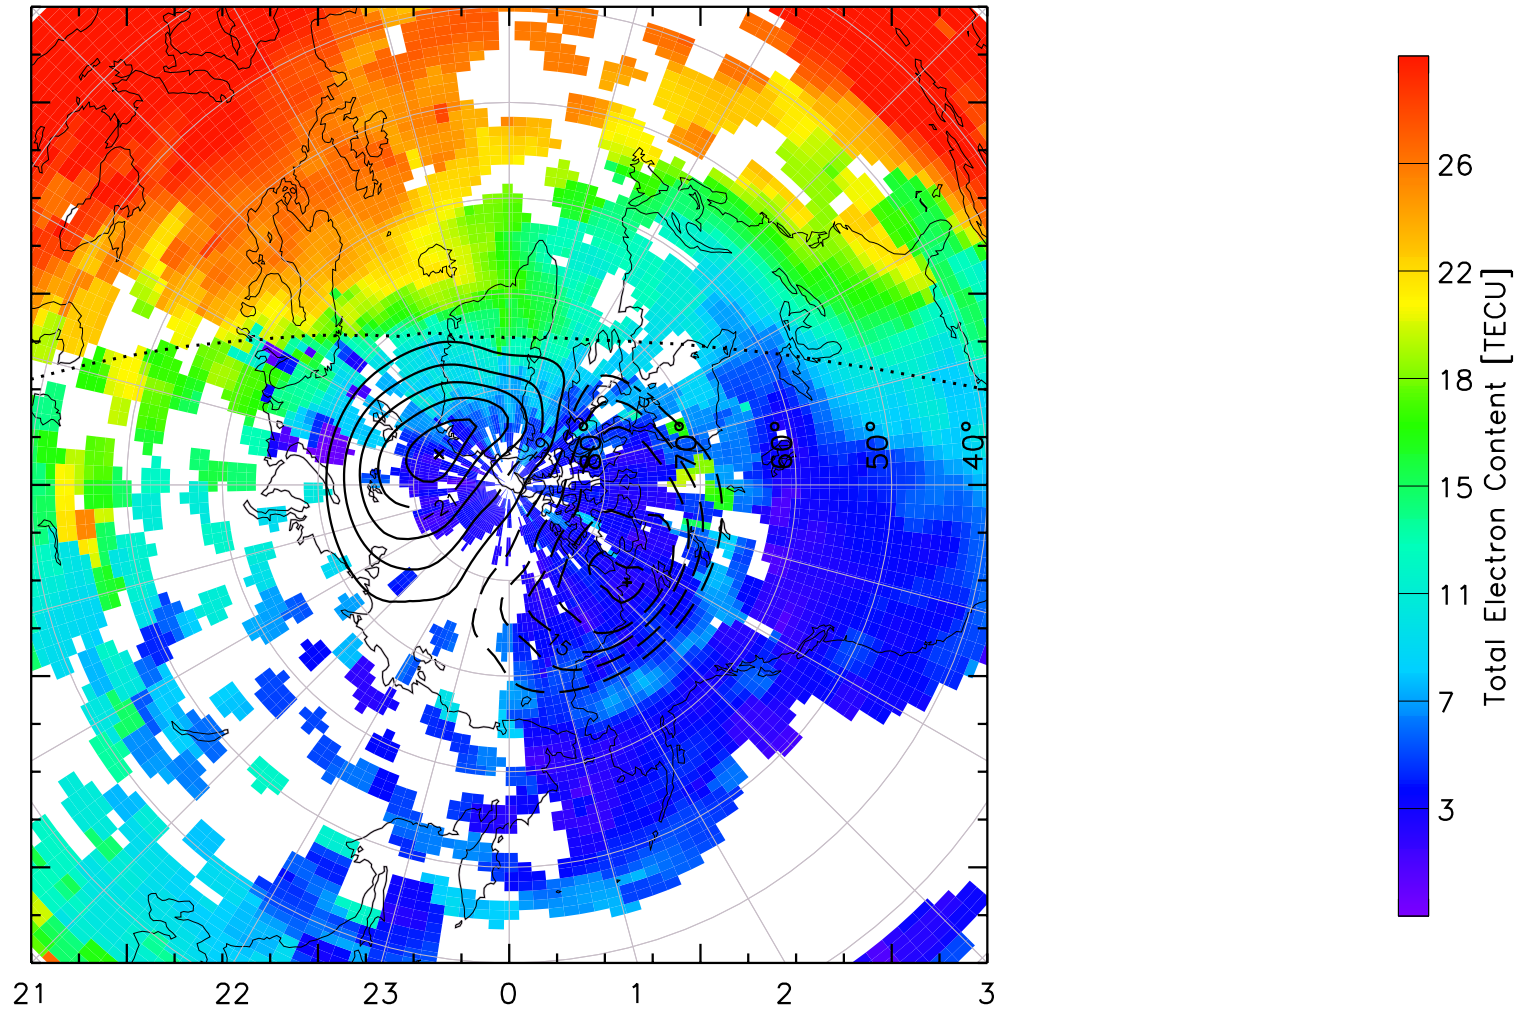

TOTAL ELECTRON CONTENT 13/Nov/2012 12:45:00.0
Median Filtered, Threshold = 0.10 to
13/Nov/2012 12:50:00.0