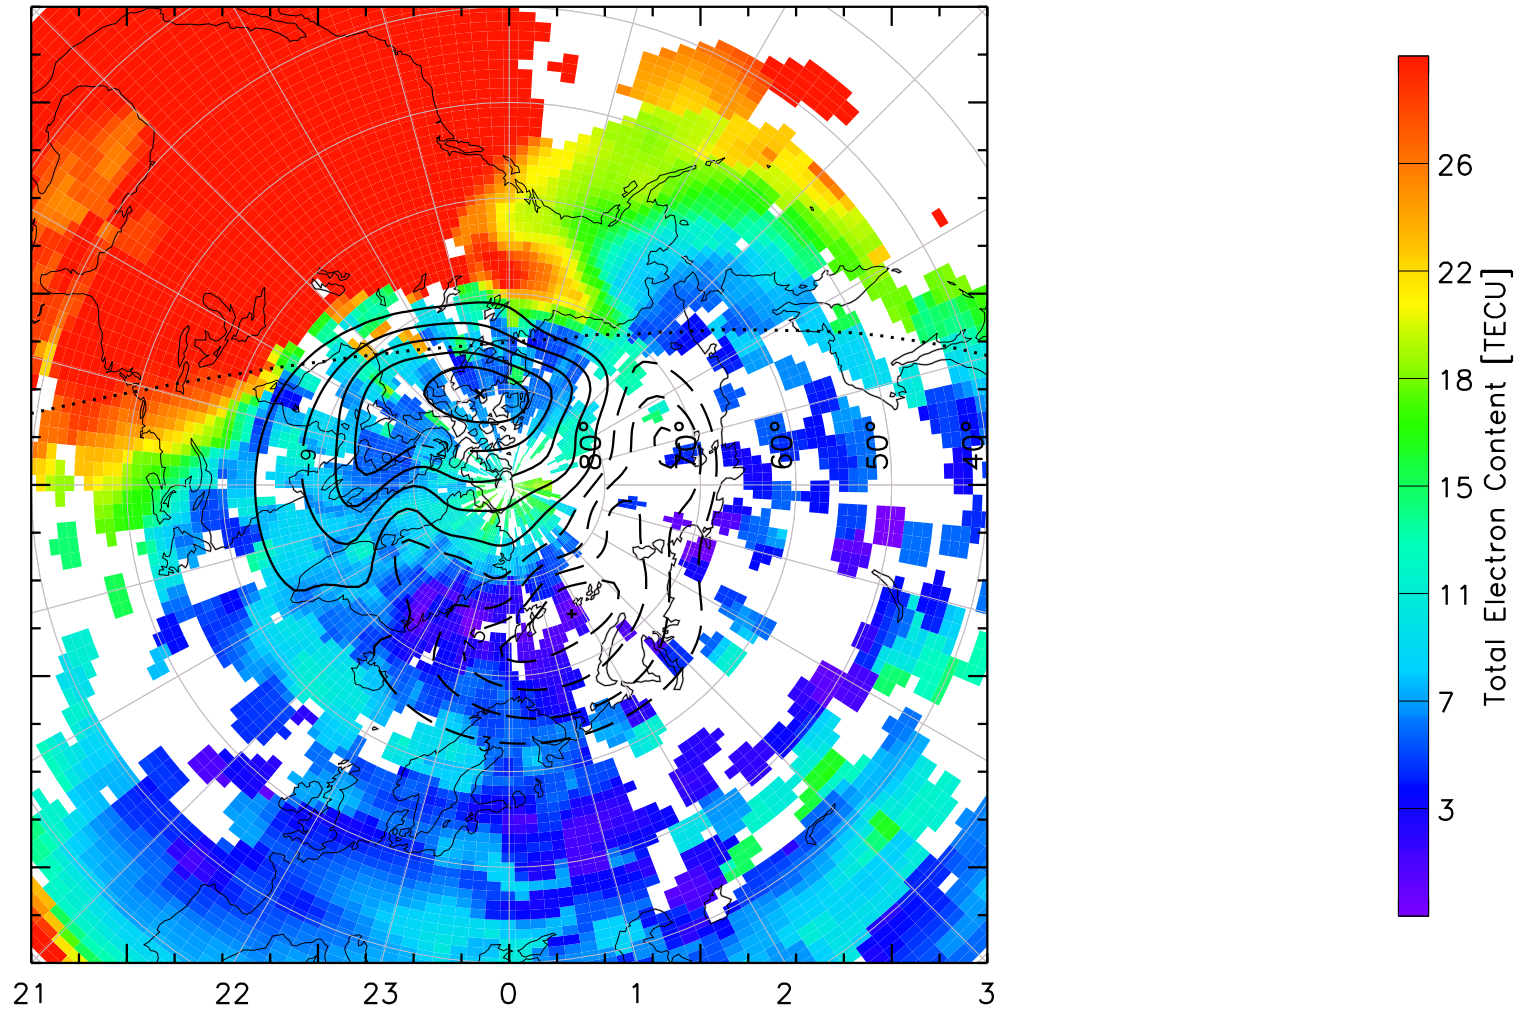

TOTAL ELECTRON CONTENT 13/Nov/2012 21:40:00.0
Median Filtered, Threshold = 0.10 to
13/Nov/2012 21:45:00.0