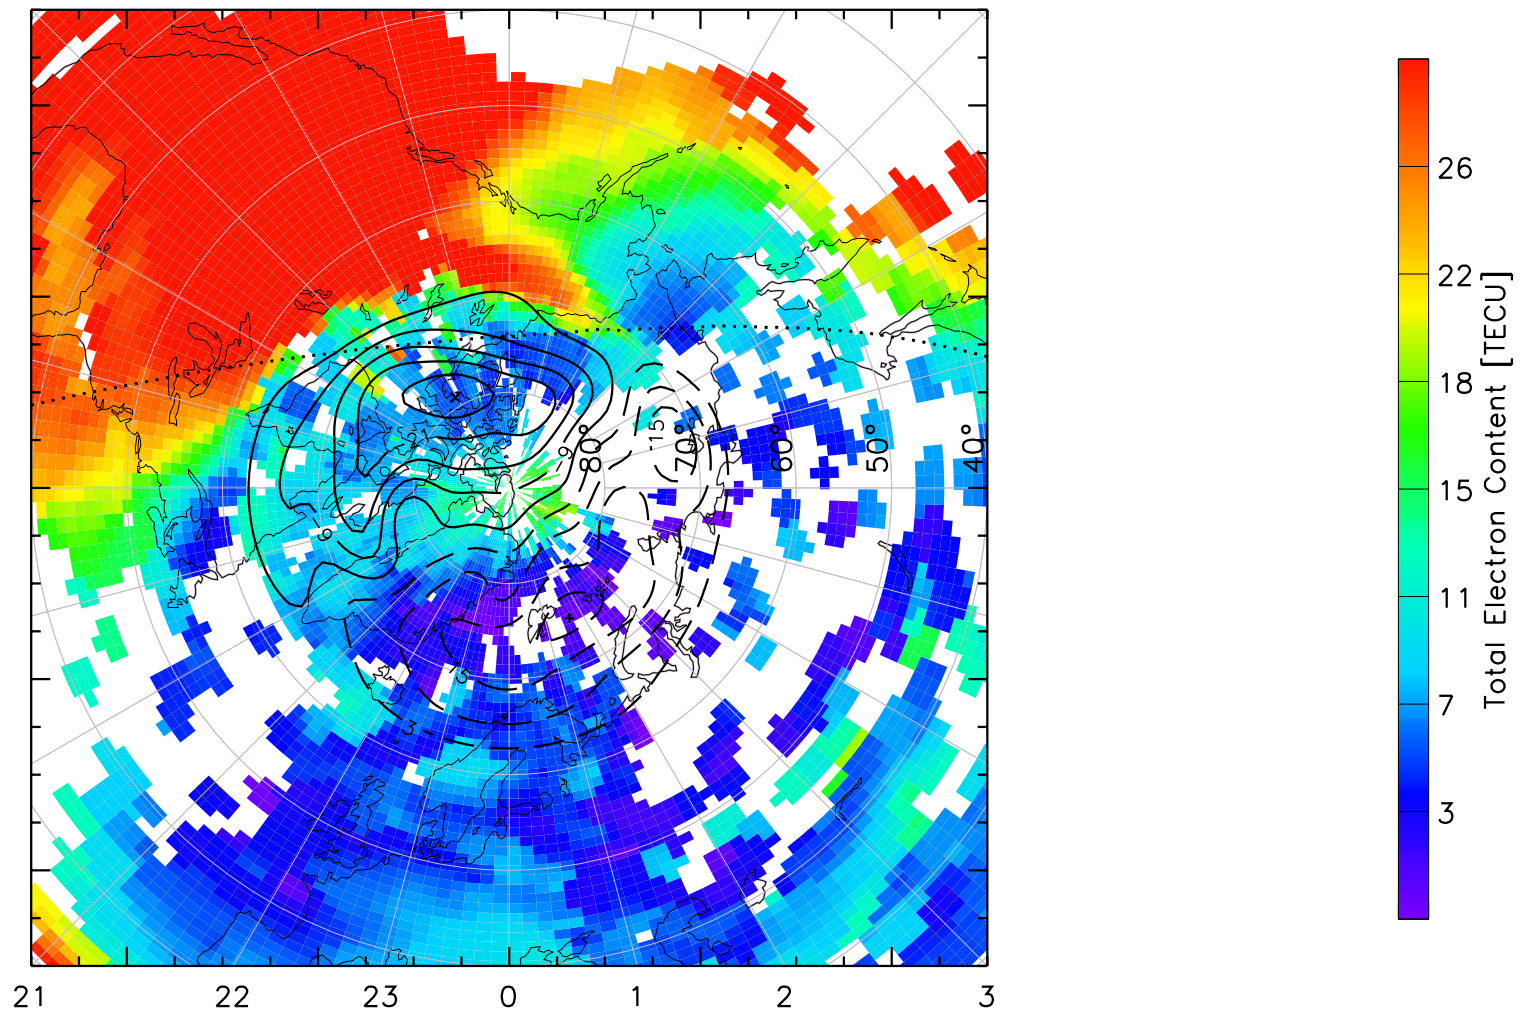

TOTAL ELECTRON CONTENT 13/Nov/2012 22:00:00.0
Median Filtered, Threshold = 0.10 to
13/Nov/2012 22:05:00.0