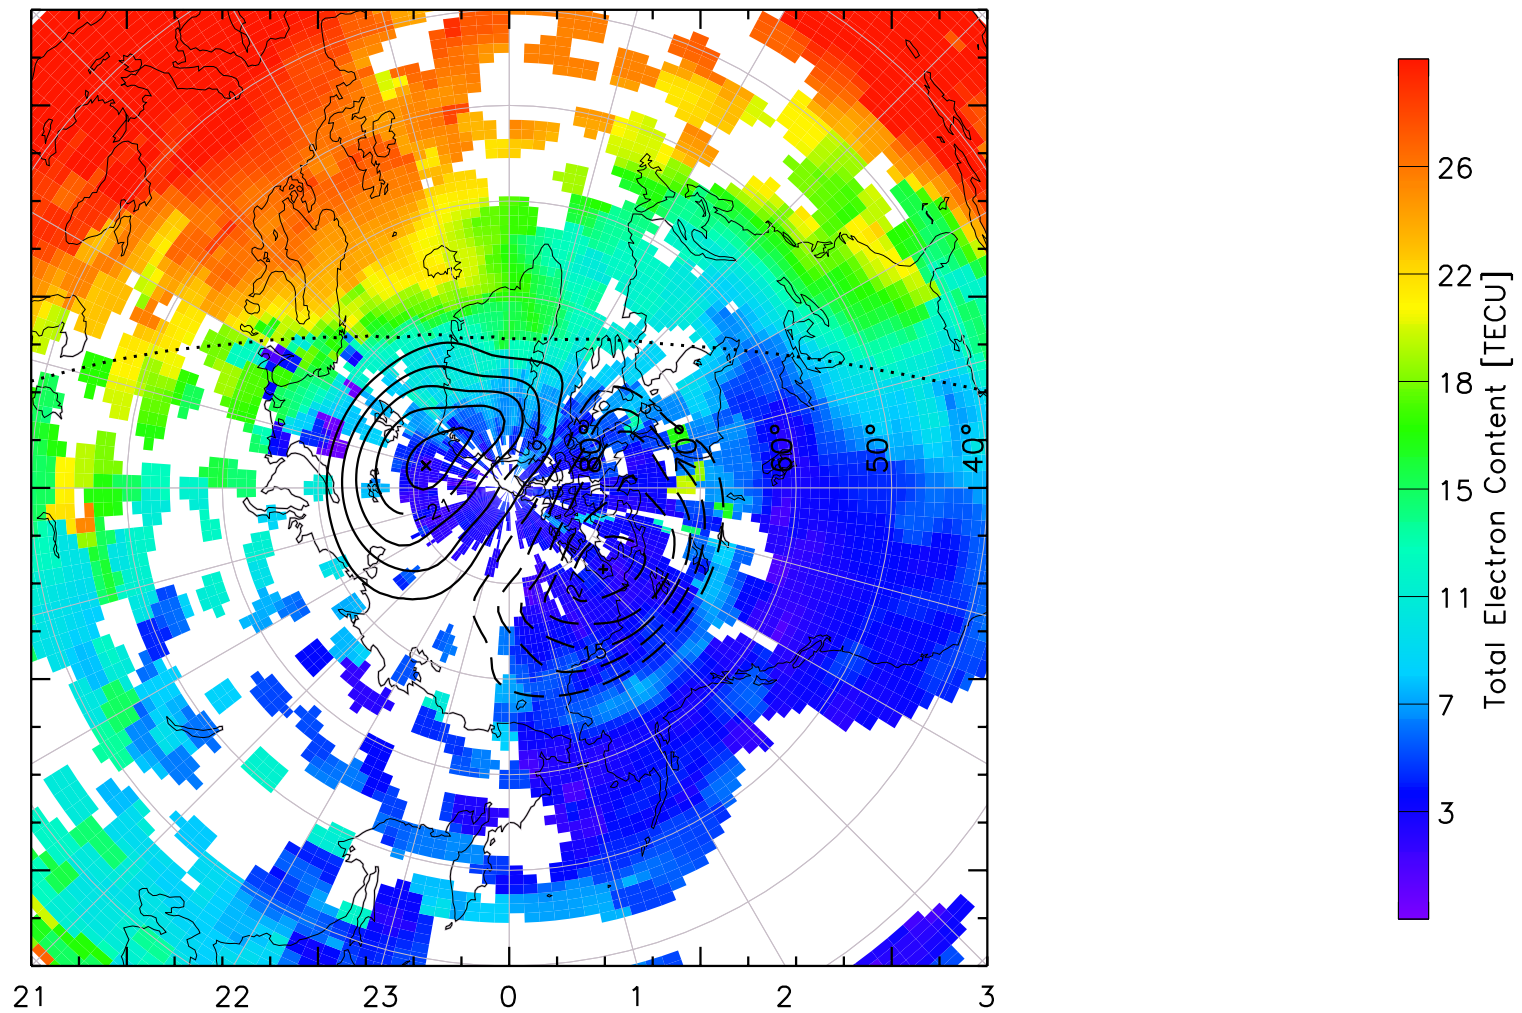

TOTAL ELECTRON CONTENT 13/Nov/2012 12:40:00.0
Median Filtered, Threshold = 0.10 to
13/Nov/2012 12:45:00.0

1200 0600