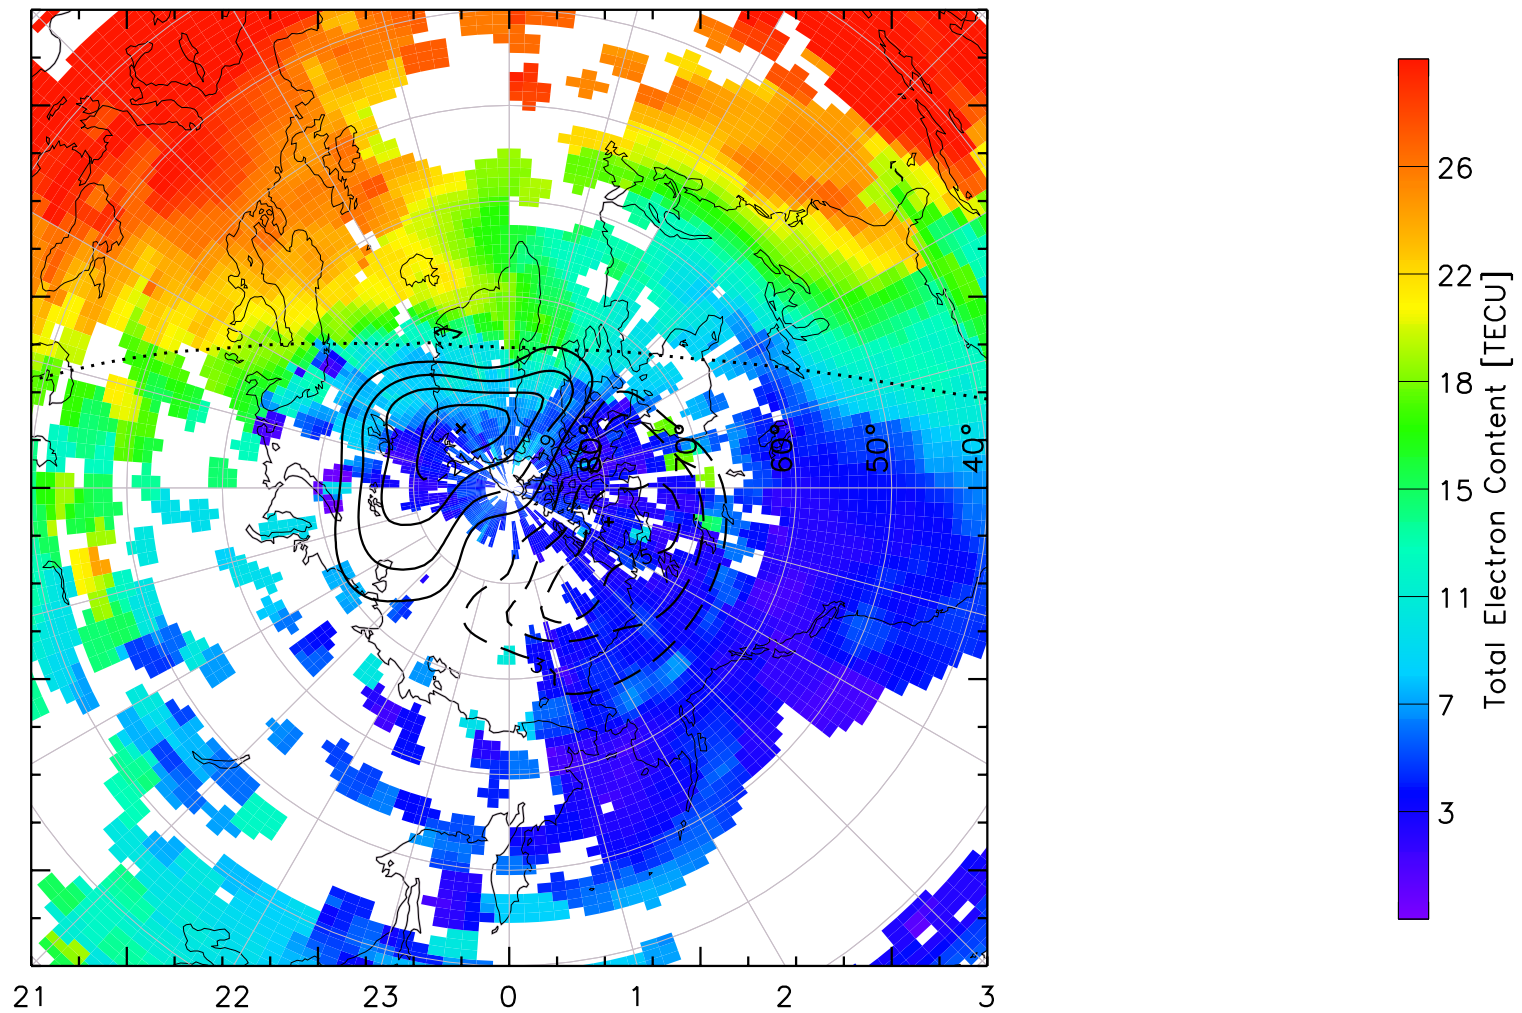

TOTAL ELECTRON CONTENT 13/Nov/2012 13:05:00.0
Median Filtered, Threshold = 0.10 to
13/Nov/2012 13:10:00.0

1200 0600