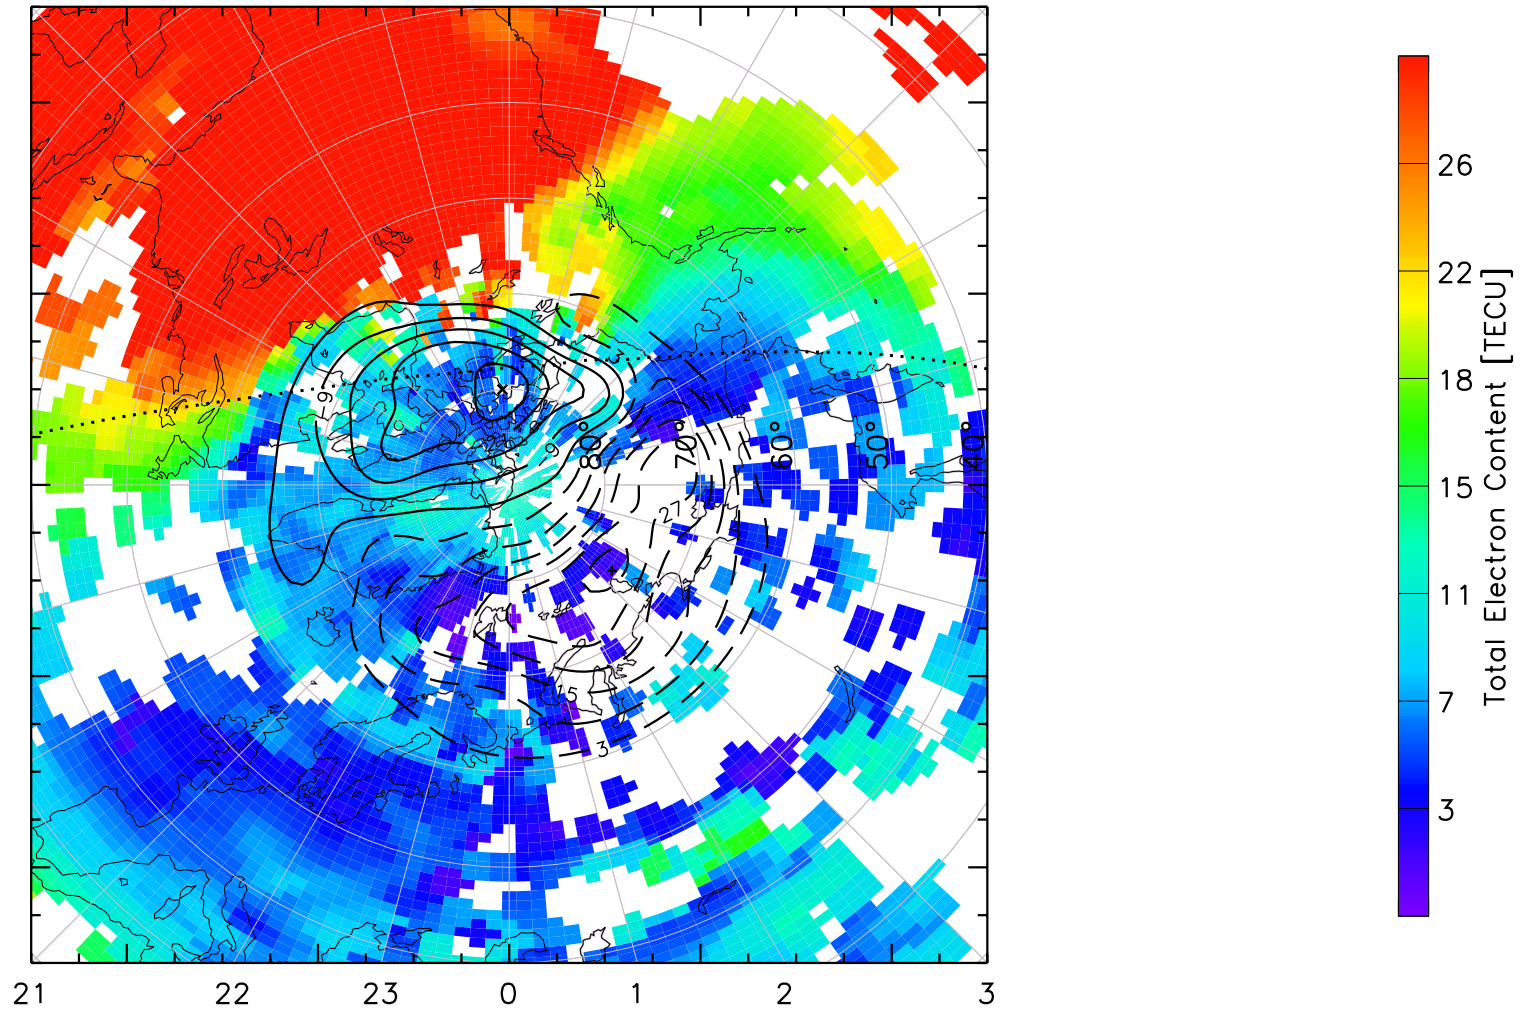

TOTAL ELECTRON CONTENT 13/Nov/2012 20:35:00.0
Median Filtered, Threshold = 0.10 to
13/Nov/2012 20:40:00.0