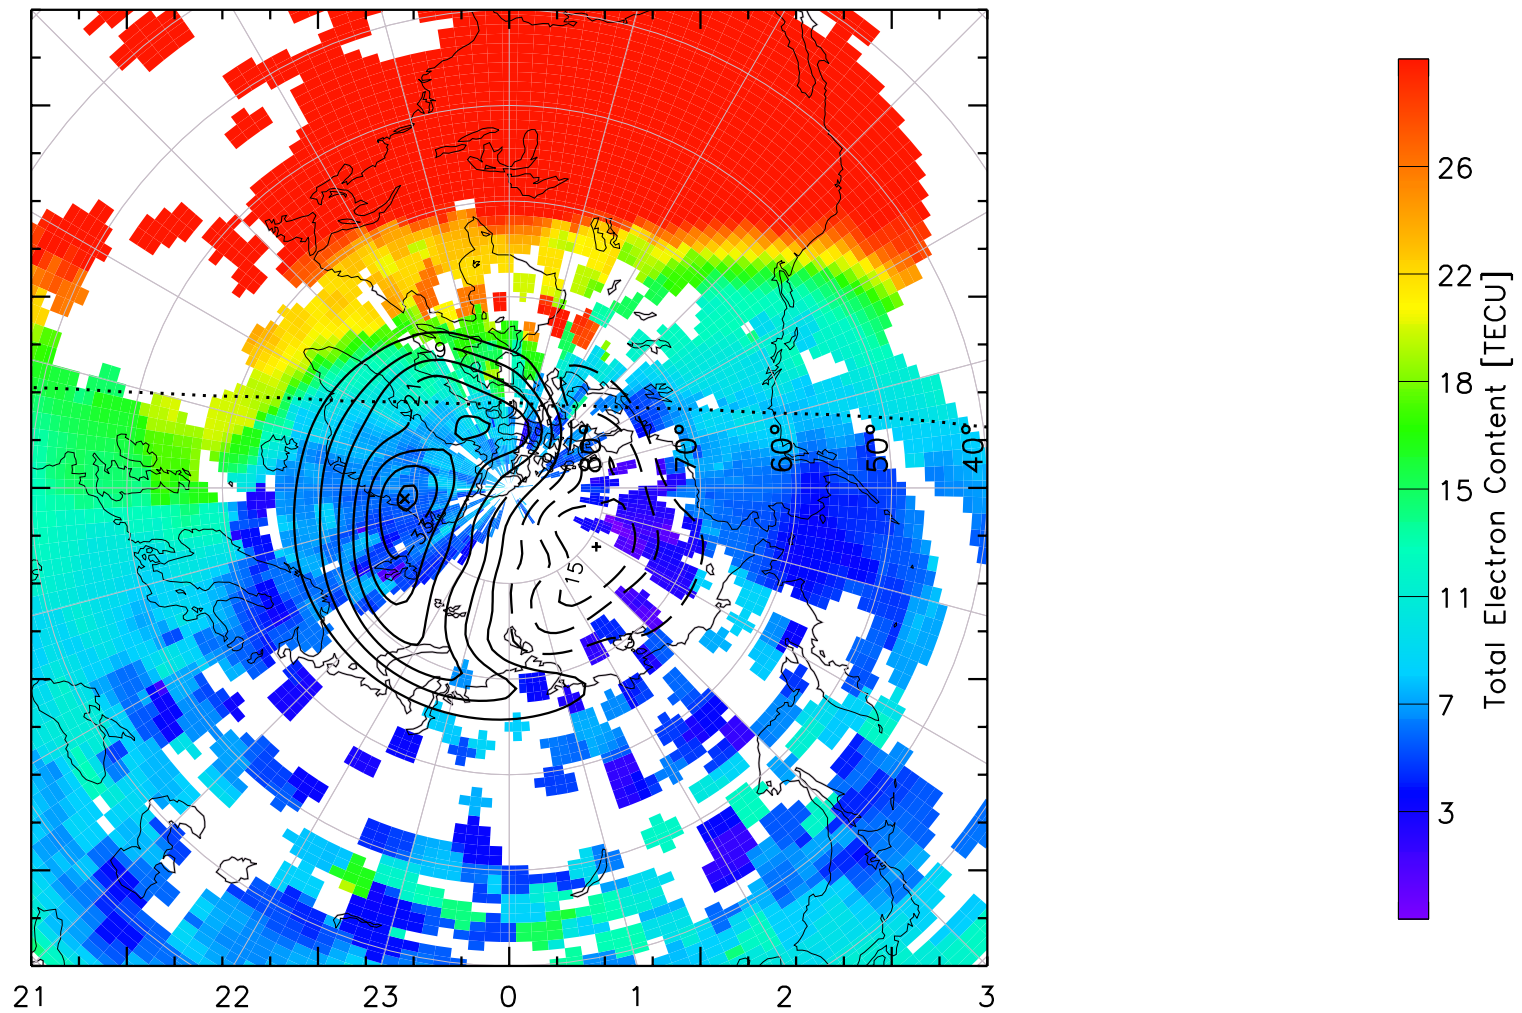

TOTAL ELECTRON CONTENT 13/Nov/2012 17:20:00.0
Median Filtered, Threshold = 0.10 to
13/Nov/2012 17:25:00.0