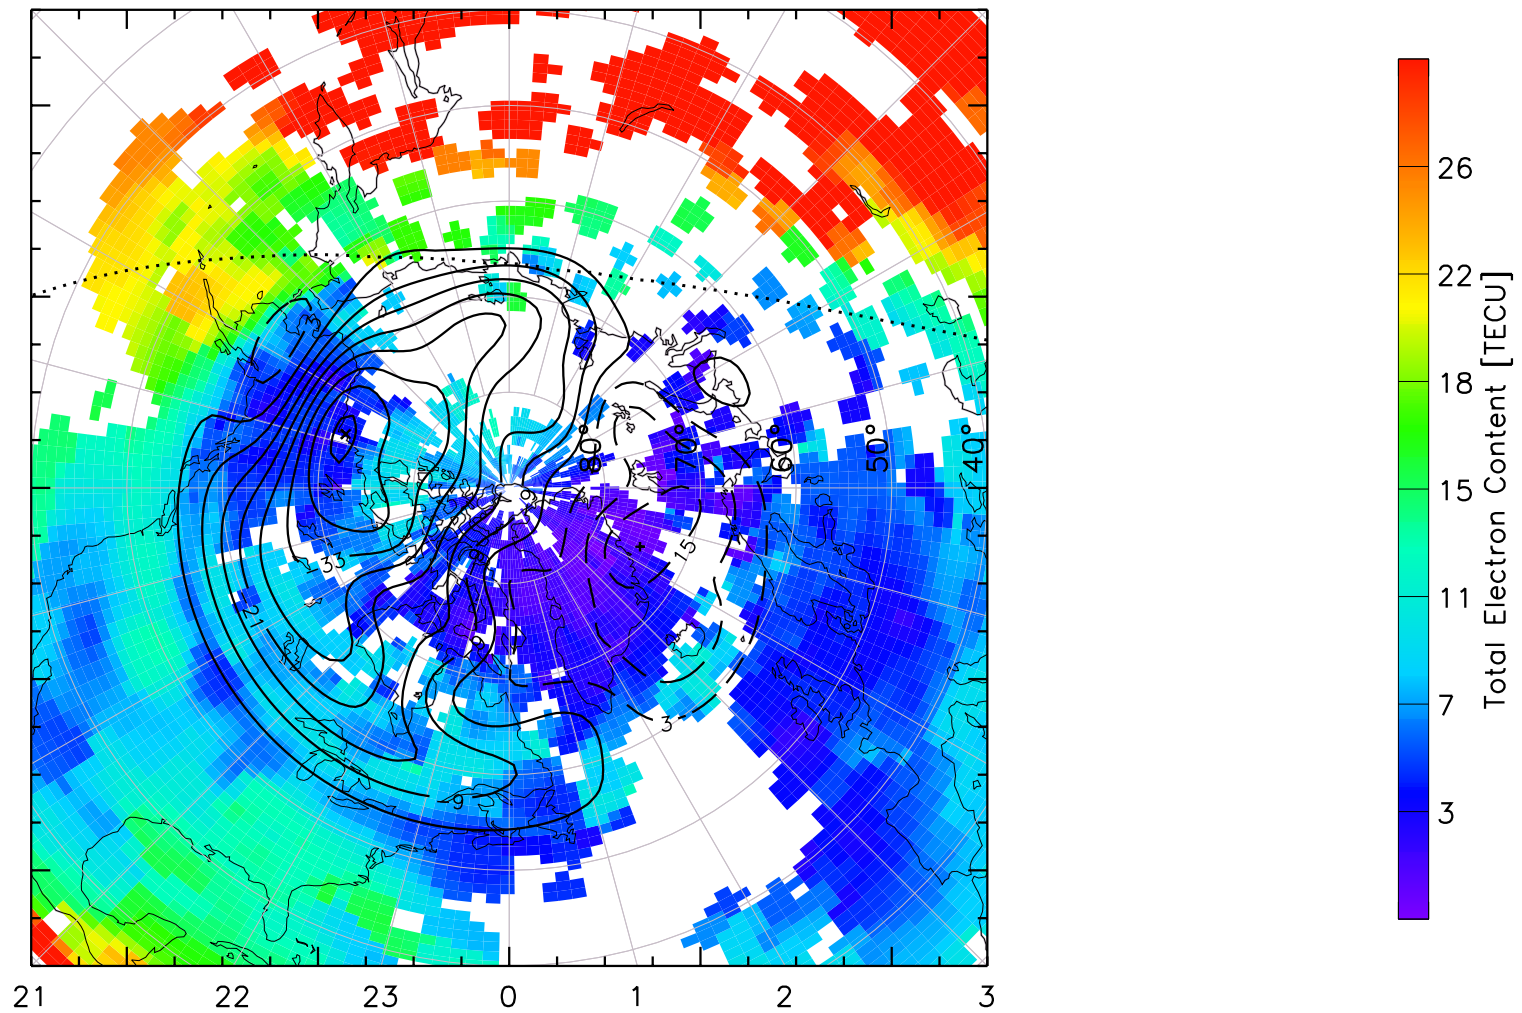

TOTAL ELECTRON CONTENT 14/Nov/2012 03:10:00.0
Median Filtered, Threshold = 0.10 to
14/Nov/2012 03:15:00.0