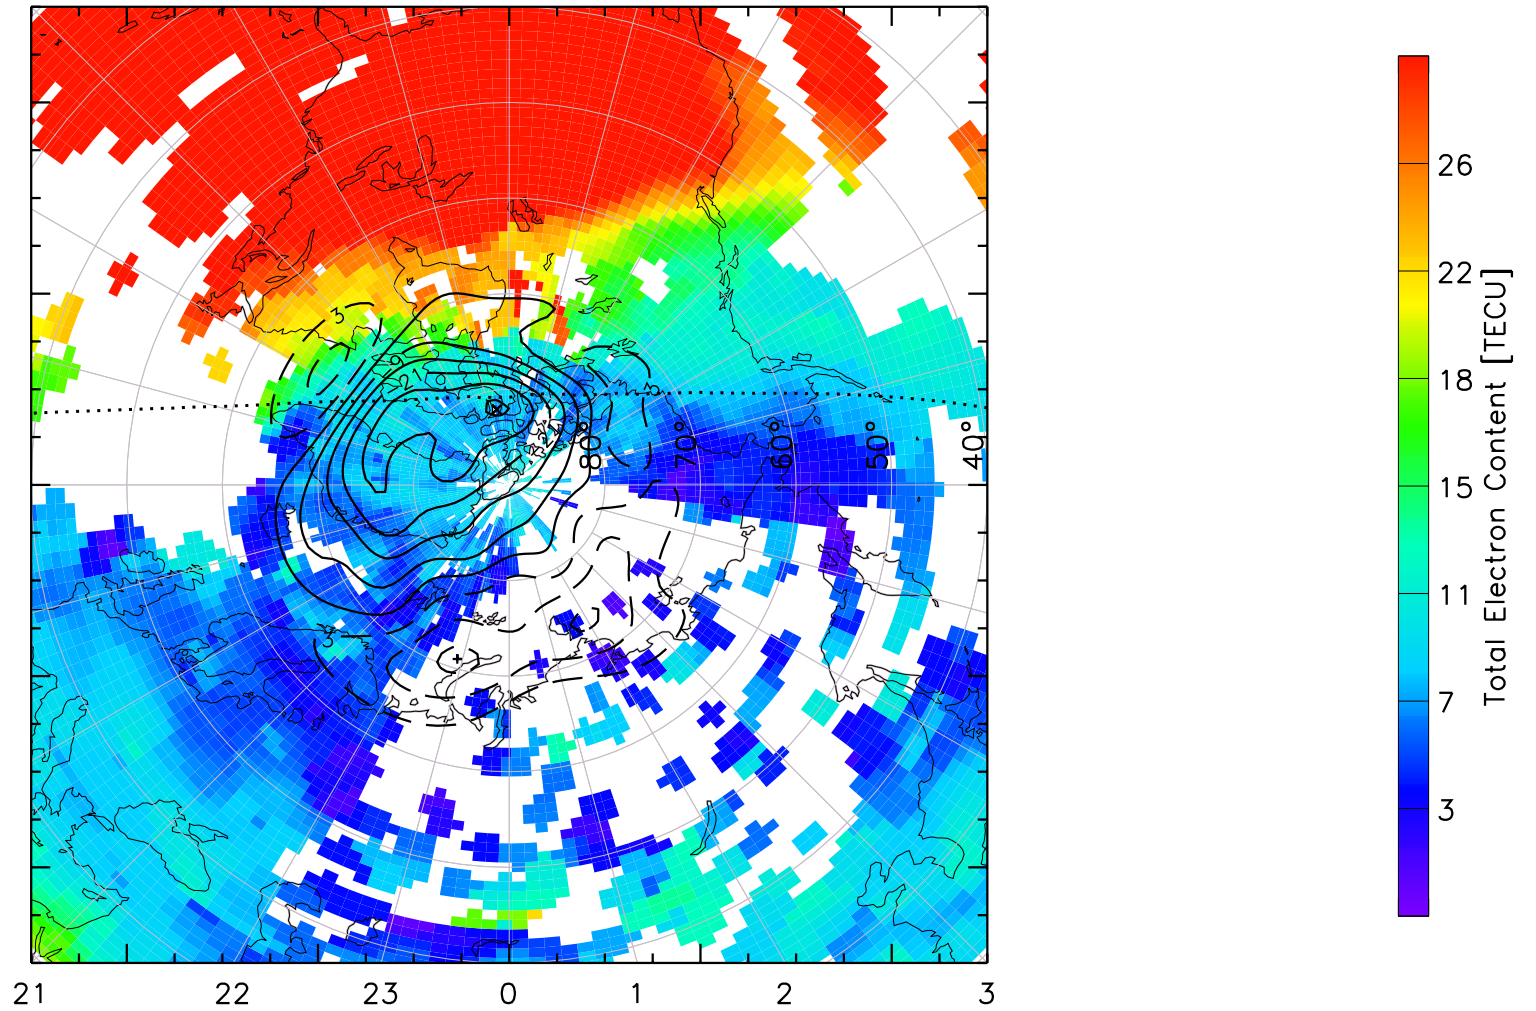

TOTAL ELECTRON CONTENT 13/Nov/2012 18:35:00.0
Median Filtered, Threshold = 0.10 to
13/Nov/2012 18:40:00.0