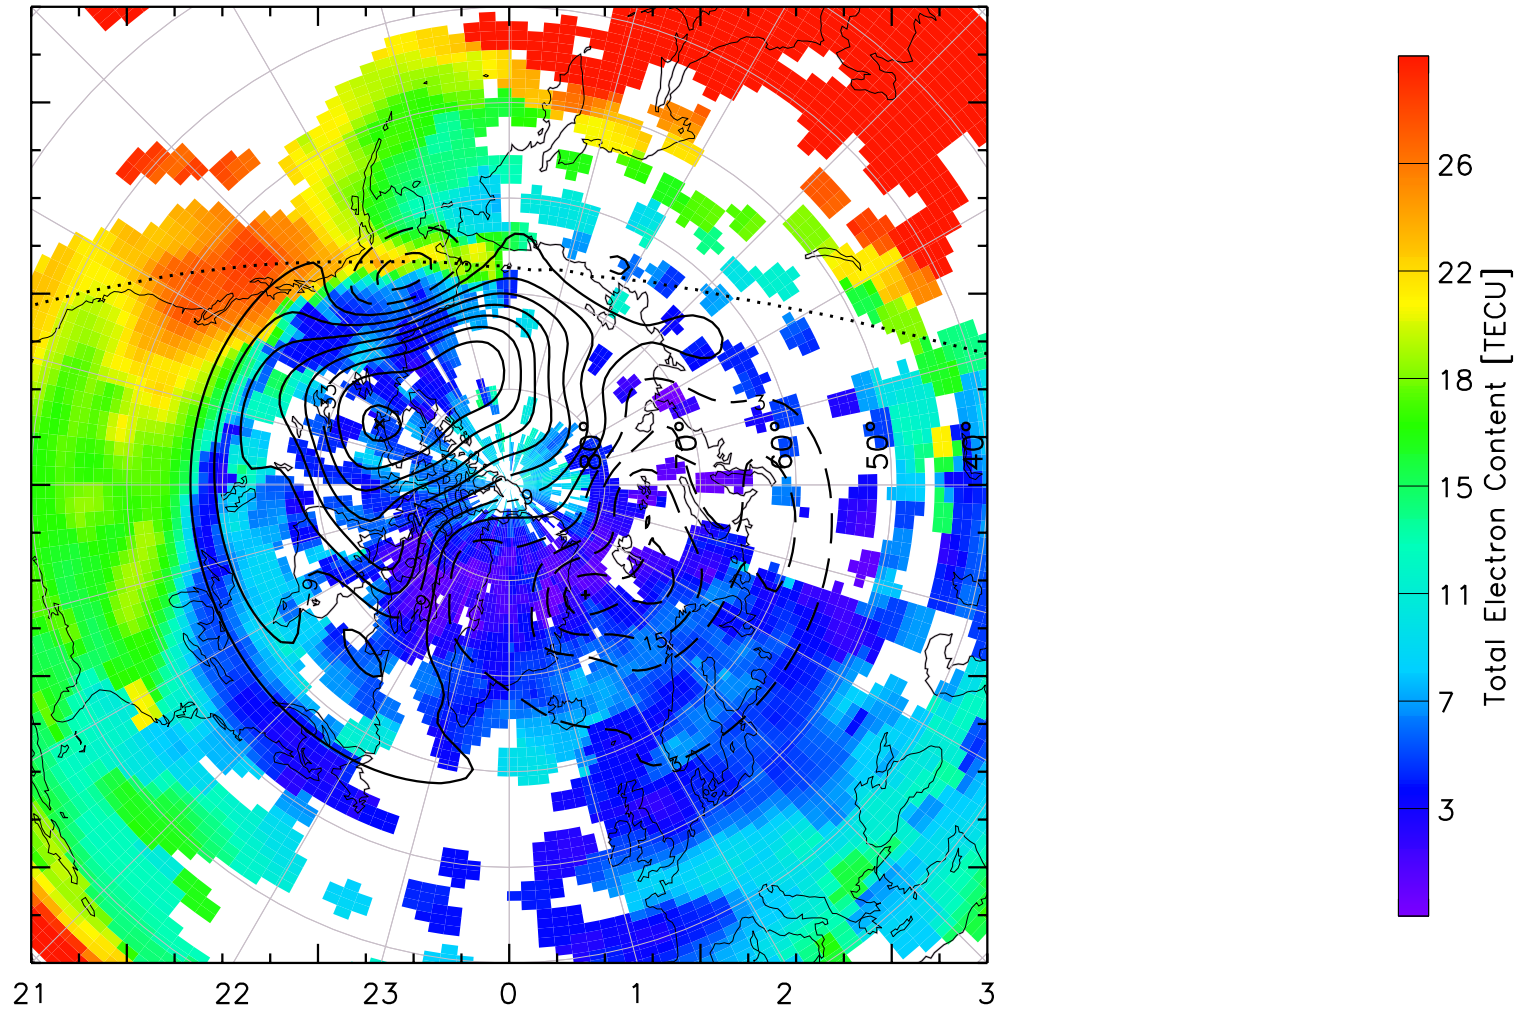

TOTAL ELECTRON CONTENT 14/Nov/2012 01:00:00.0
Median Filtered, Threshold = 0.10 to
14/Nov/2012 01:05:00.0