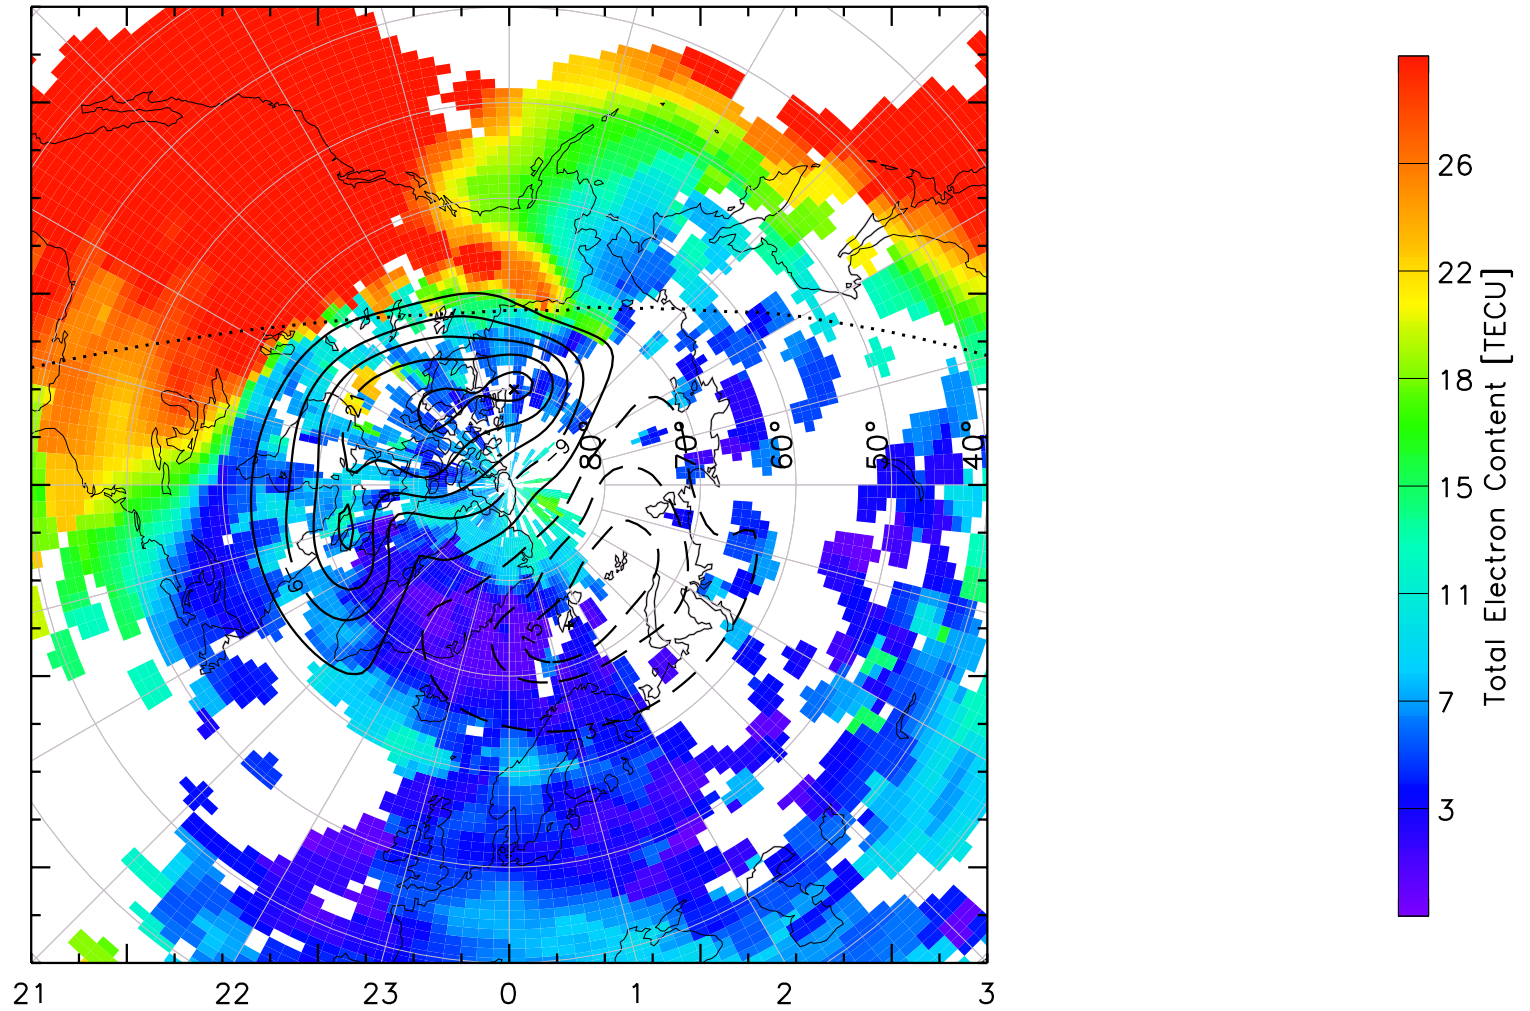

TOTAL ELECTRON CONTENT 13/Nov/2012 22:50:00.0
Median Filtered, Threshold = 0.10 to
13/Nov/2012 22:55:00.0