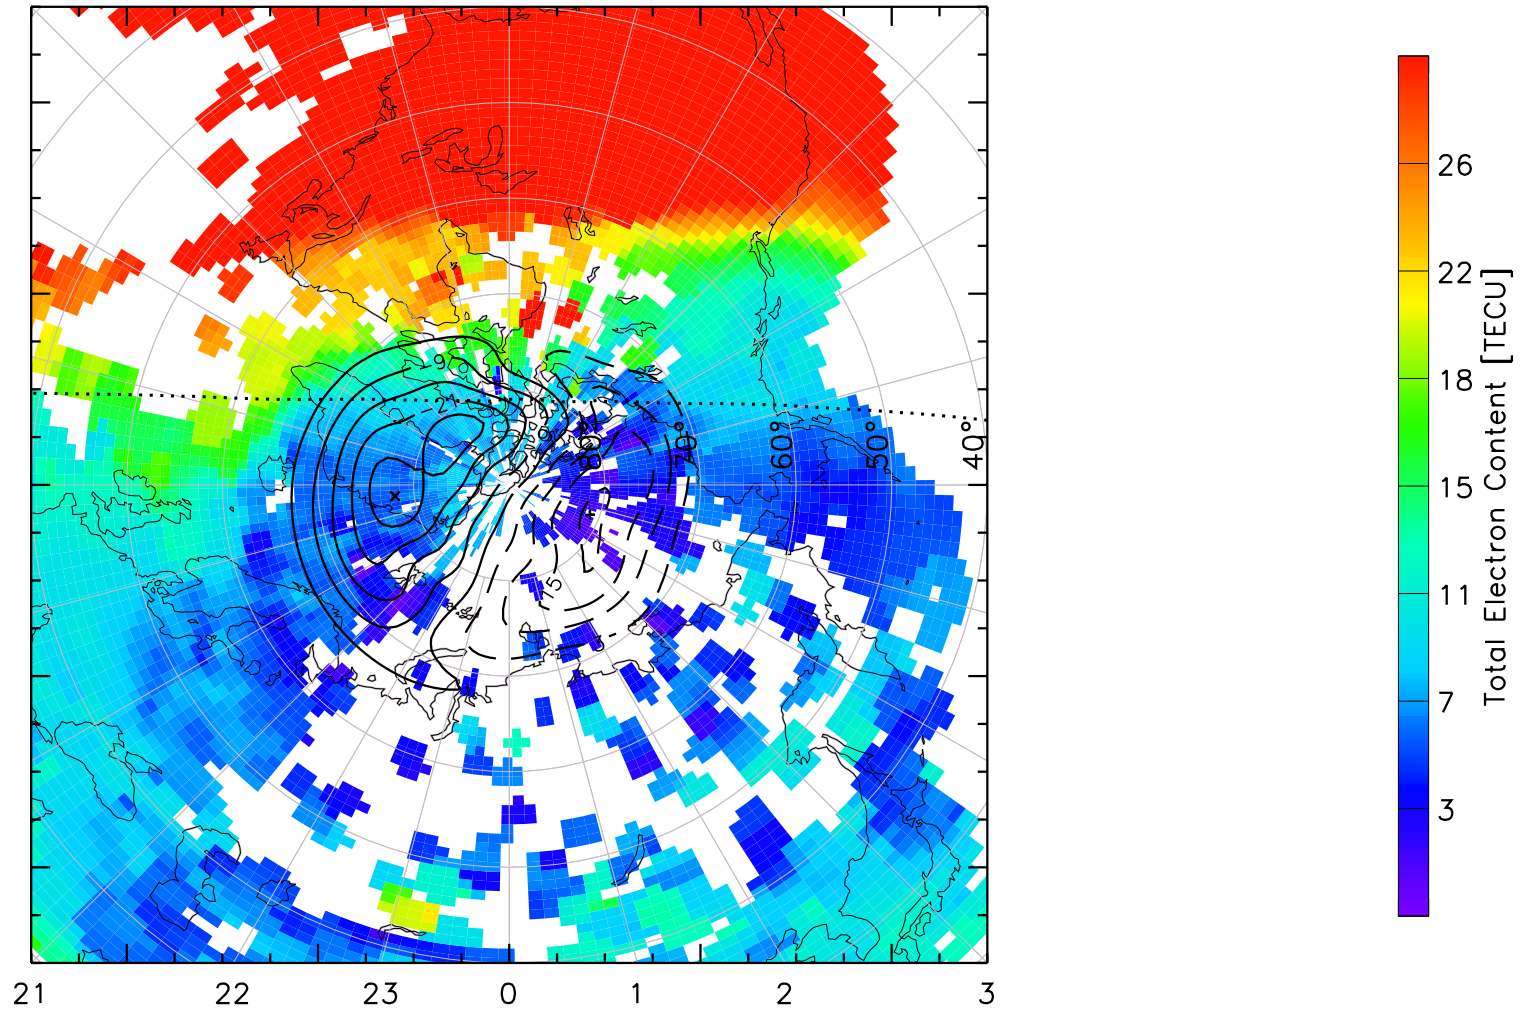

TOTAL ELECTRON CONTENT 13/Nov/2012 17:45:00.0
Median Filtered, Threshold = 0.10 to
13/Nov/2012 17:50:00.0