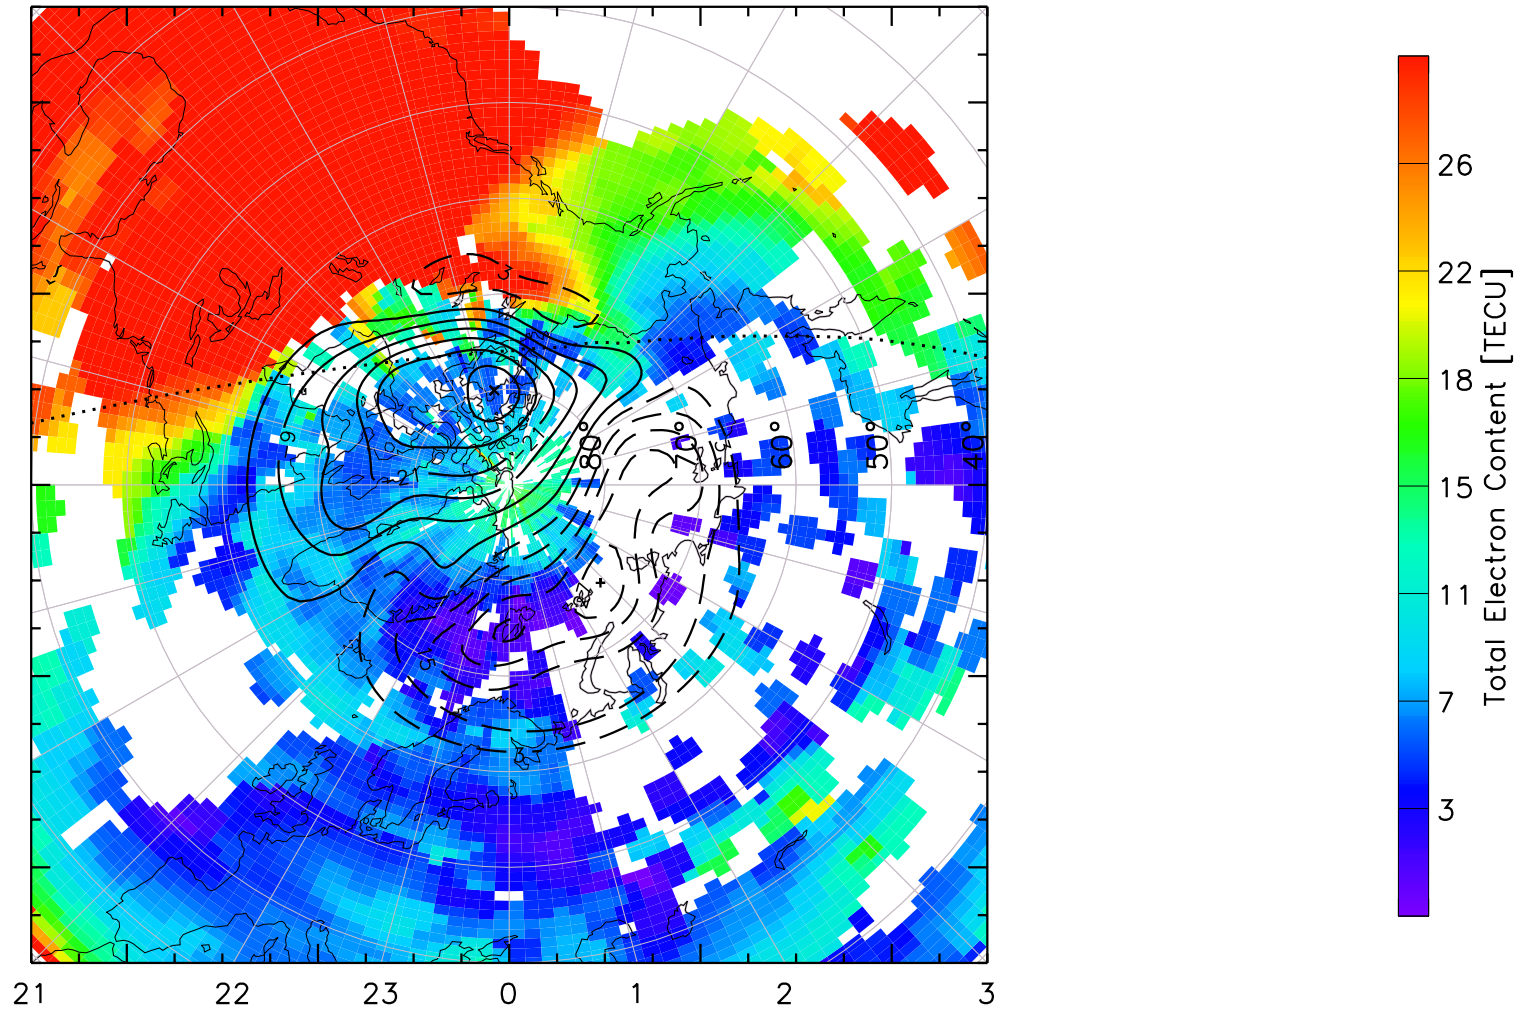

TOTAL ELECTRON CONTENT 13/Nov/2012 21:20:00.0
Median Filtered, Threshold = 0.10 to
13/Nov/2012 21:25:00.0