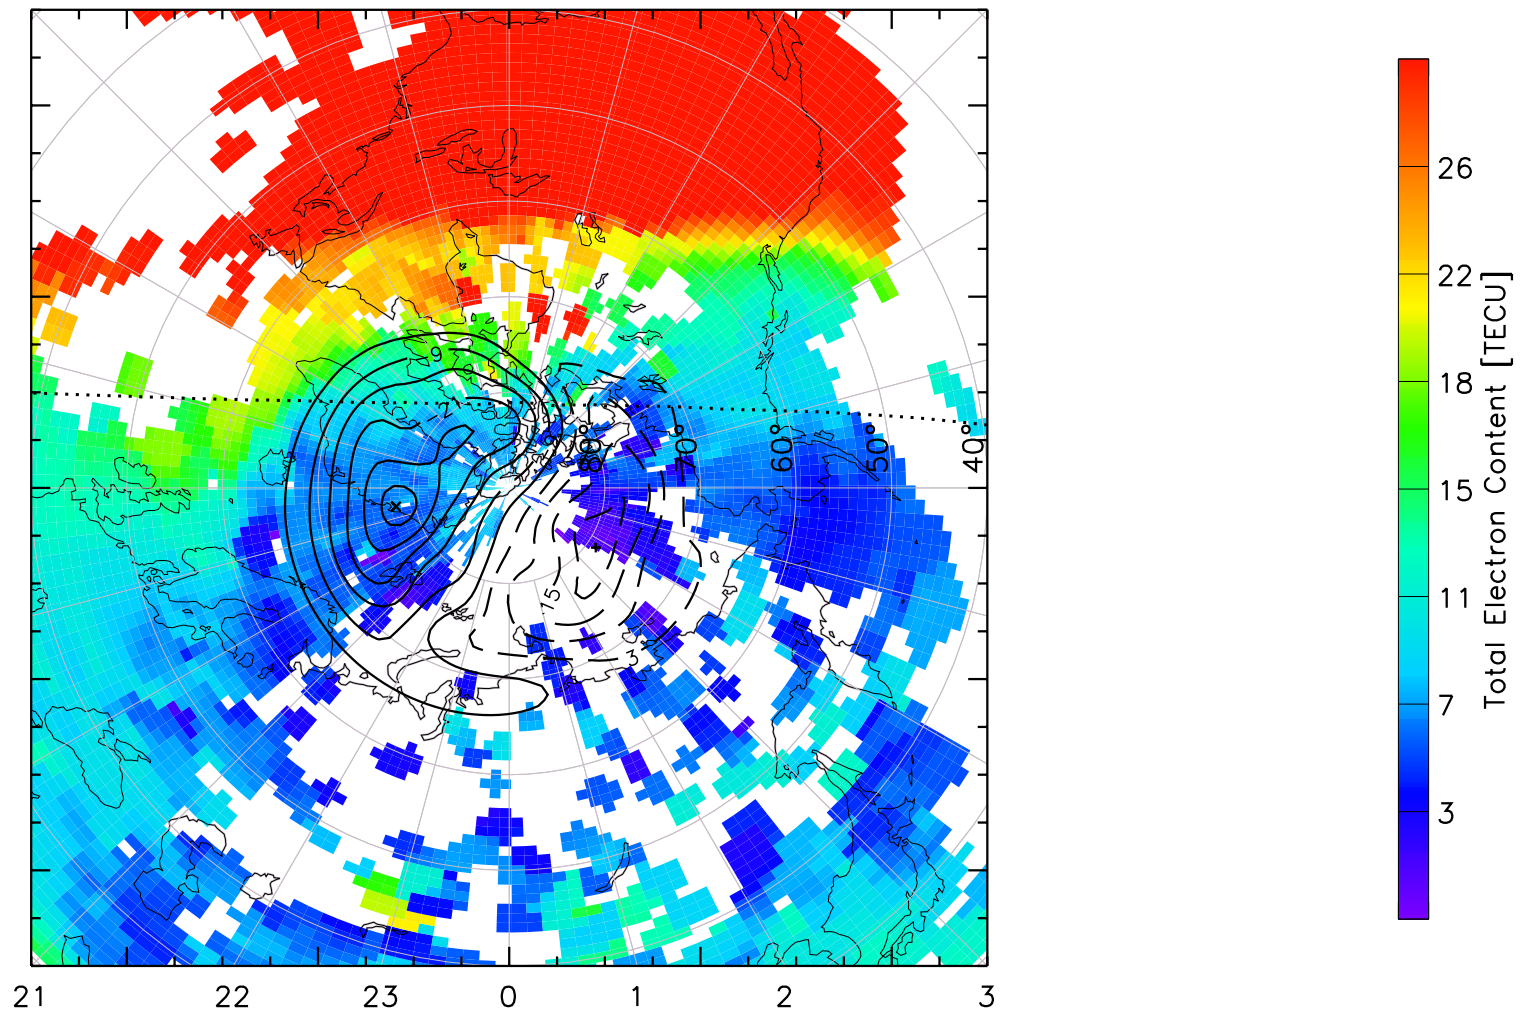

TOTAL ELECTRON CONTENT 13/Nov/2012 17:35:00.0
Median Filtered, Threshold = 0.10 to
13/Nov/2012 17:40:00.0