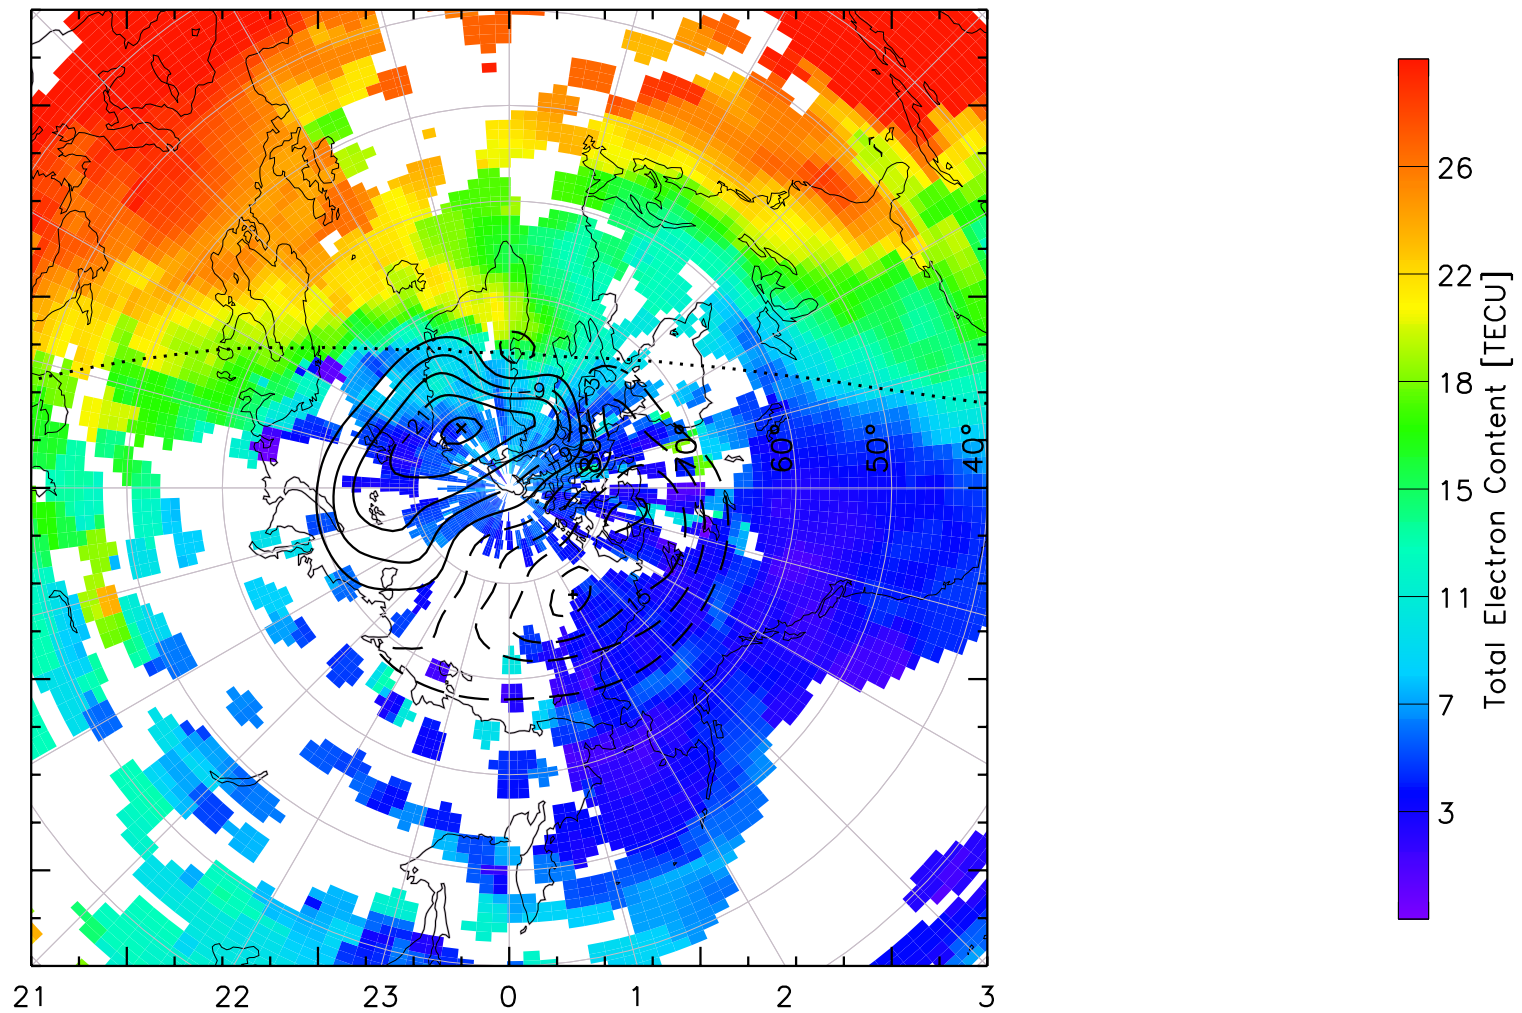

TOTAL ELECTRON CONTENT 13/Nov/2012 13:20:00.0
Median Filtered, Threshold = 0.10 to
13/Nov/2012 13:25:00.0