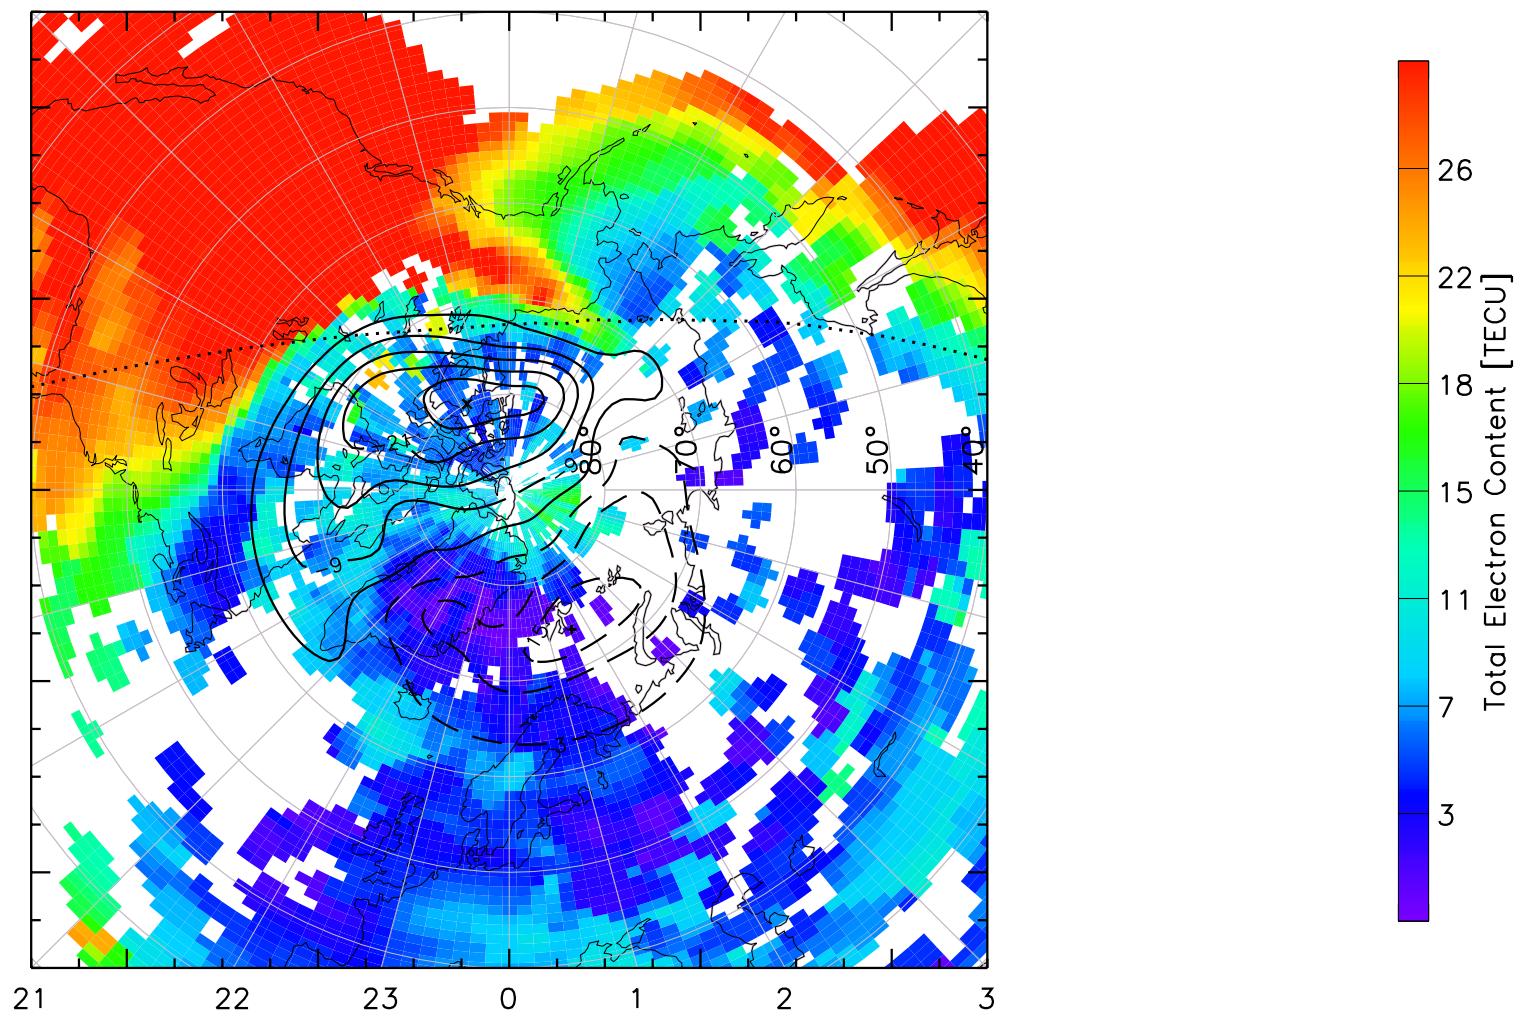

TOTAL ELECTRON CONTENT 13/Nov/2012 22:30:00.0
Median Filtered, Threshold = 0.10 to
13/Nov/2012 22:35:00.0