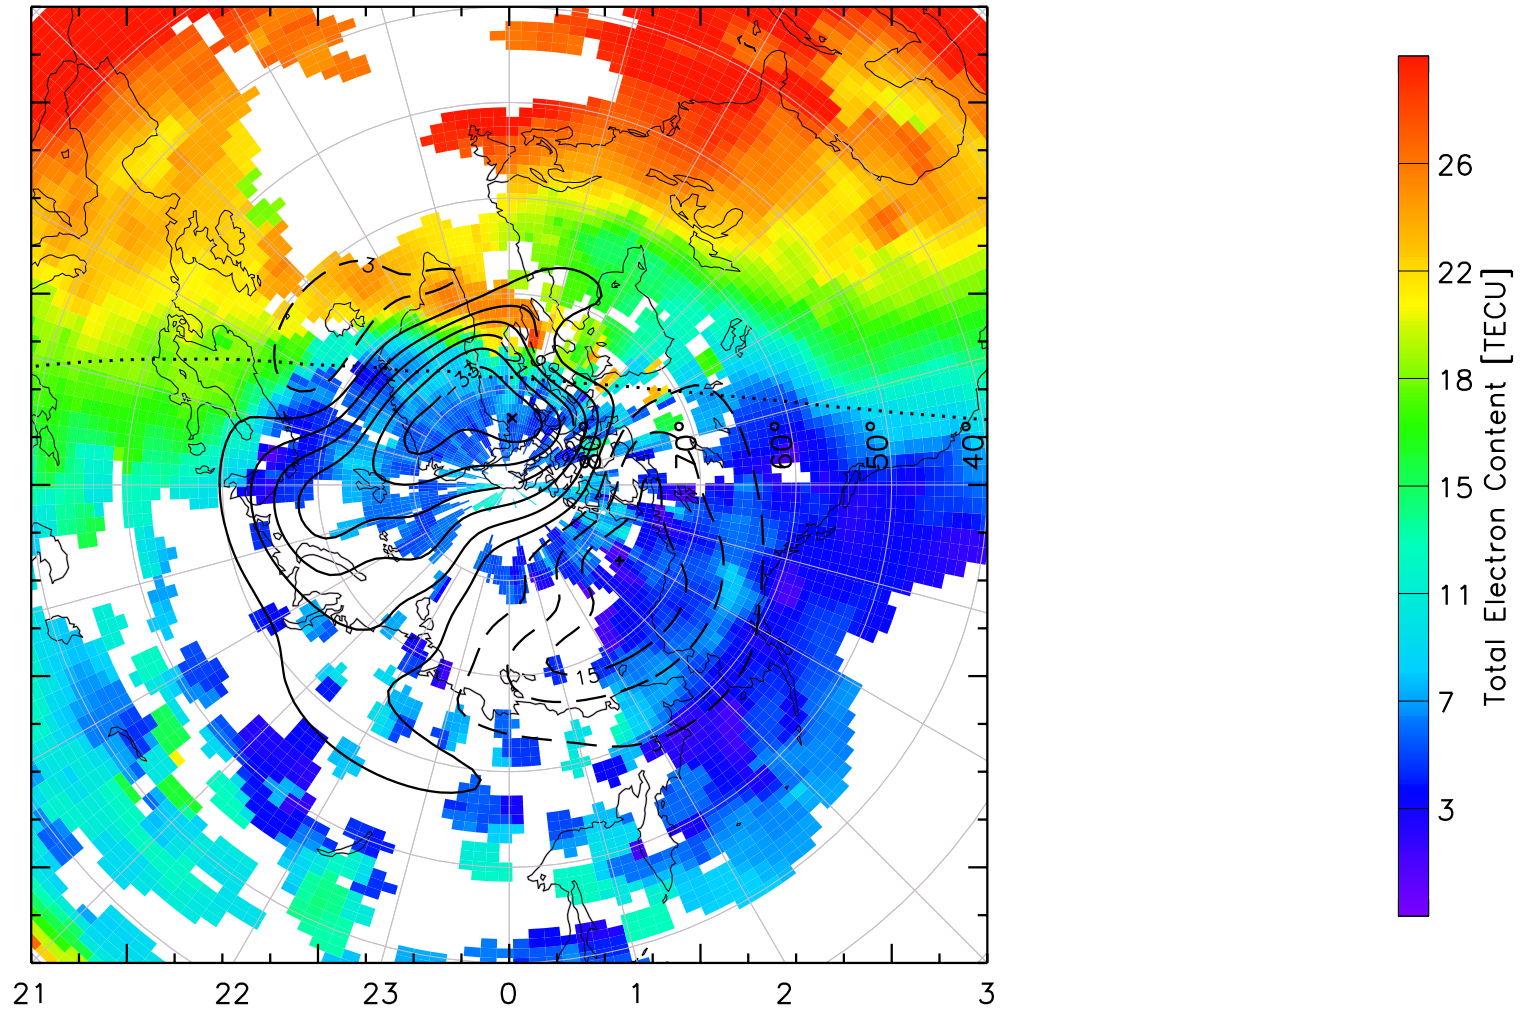

TOTAL ELECTRON CONTENT 13/Nov/2012 14:40:00.0
Median Filtered, Threshold = 0.10 to
13/Nov/2012 14:45:00.0