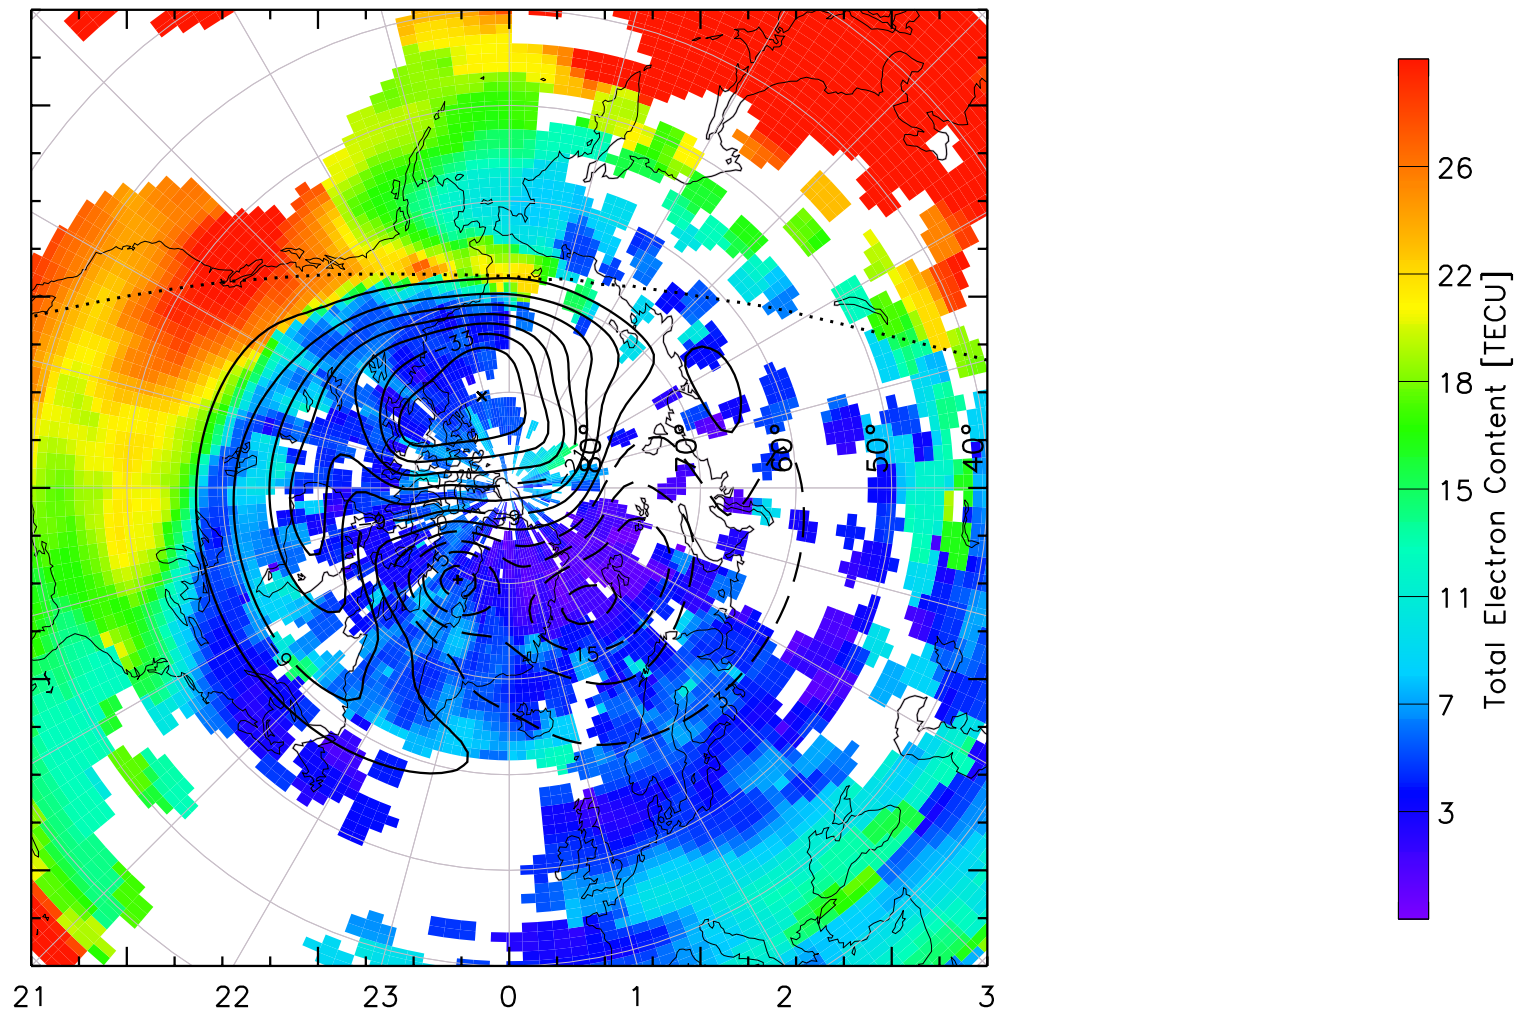

TOTAL ELECTRON CONTENT 14/Nov/2012 00:30:00.0
Median Filtered, Threshold = 0.10 to
14/Nov/2012 00:35:00.0