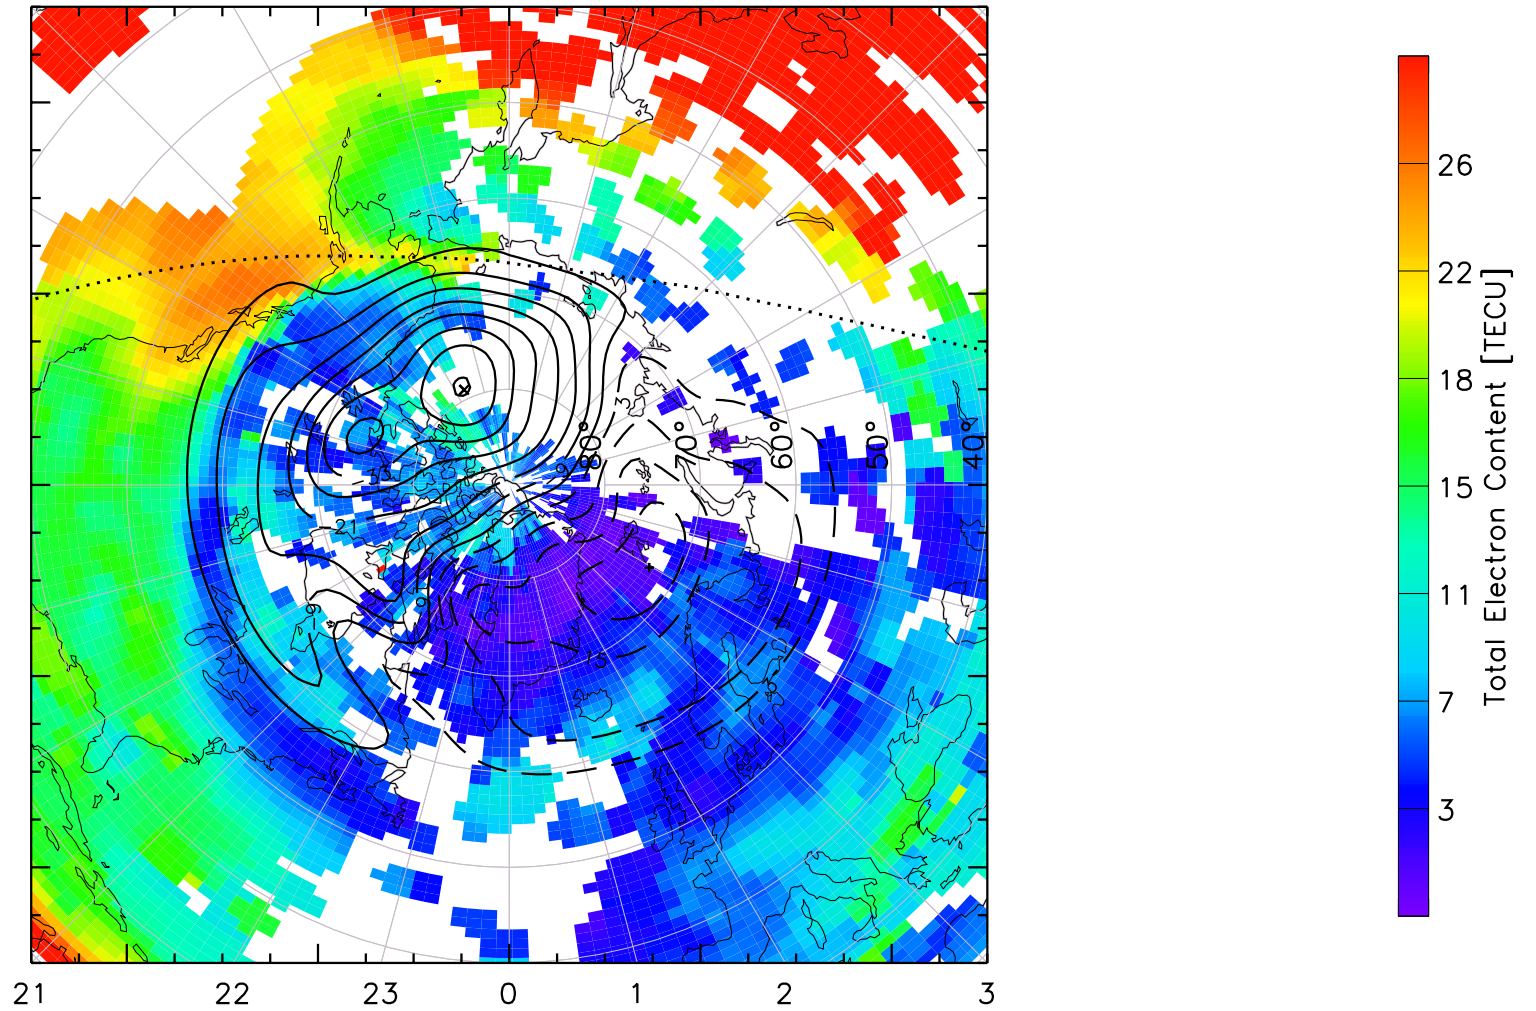

TOTAL ELECTRON CONTENT 14/Nov/2012 01:25:00.0
Median Filtered, Threshold = 0.10 to
14/Nov/2012 01:30:00.0