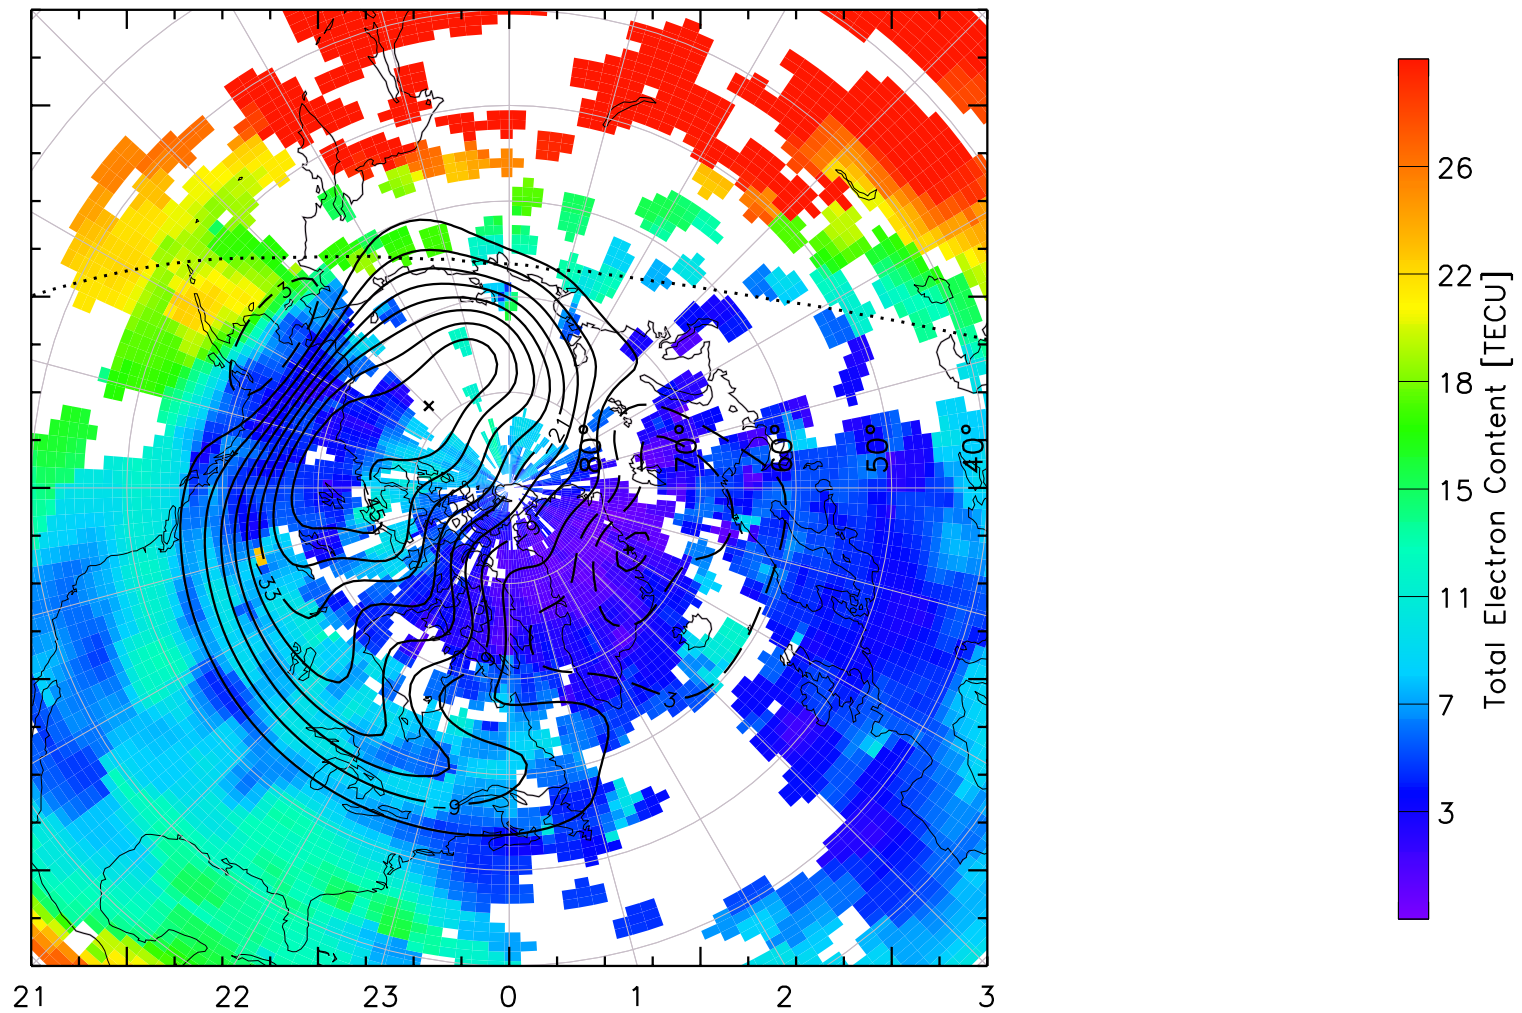

TOTAL ELECTRON CONTENT 14/Nov/2012 03:20:00.0
Median Filtered, Threshold = 0.10 to
14/Nov/2012 03:25:00.0