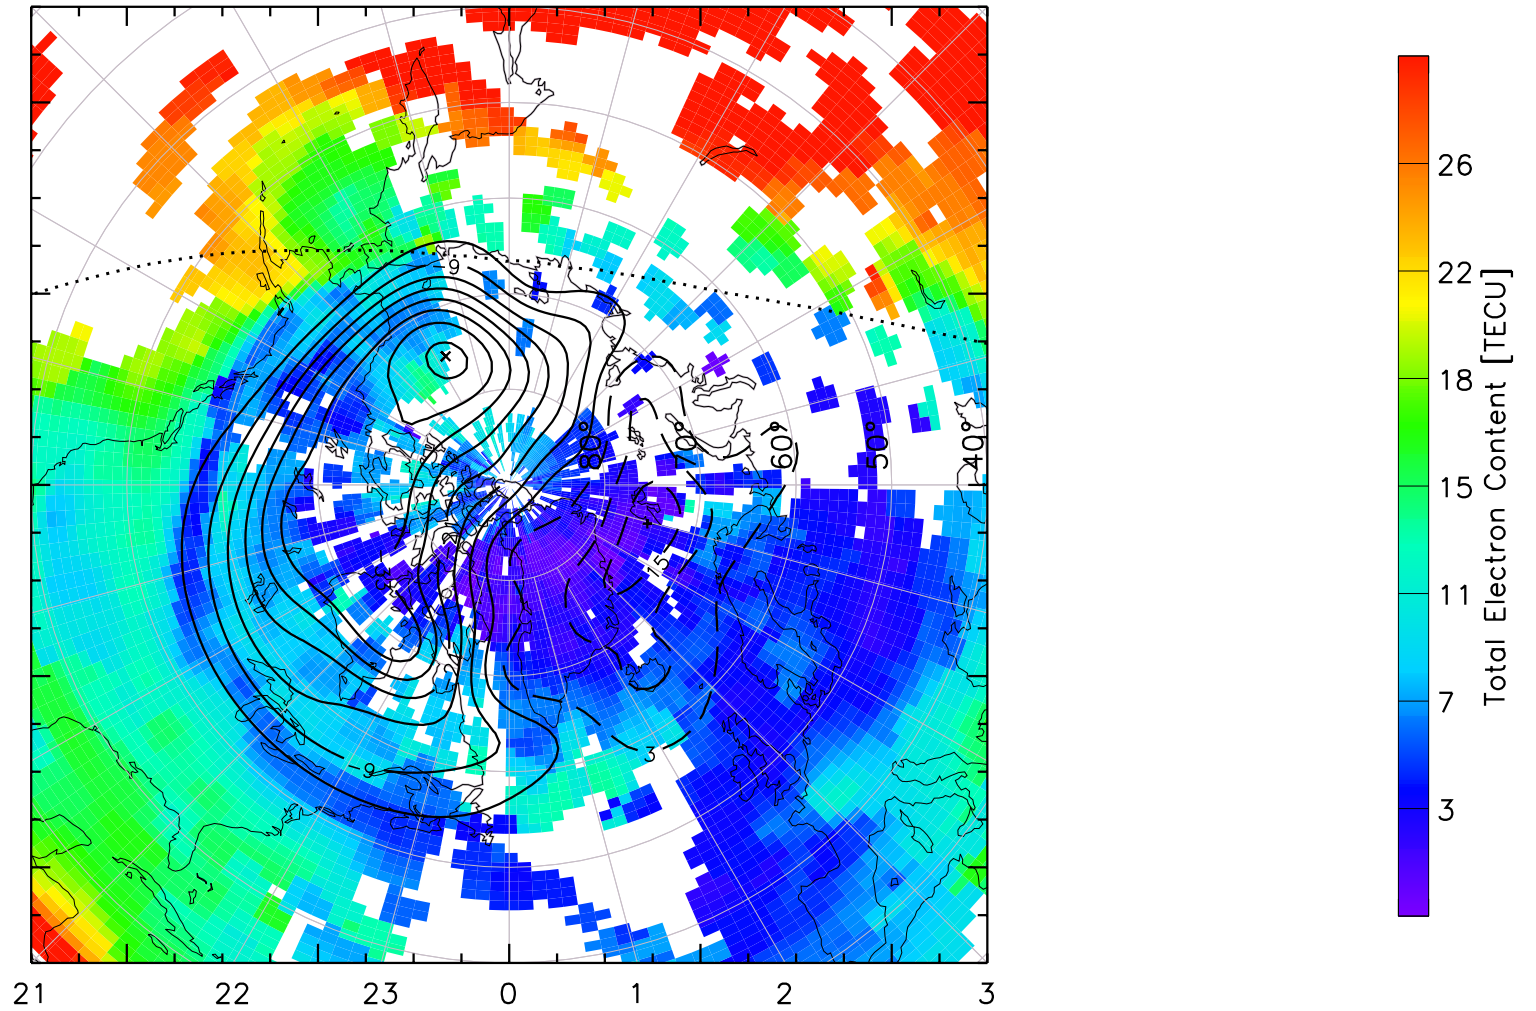

TOTAL ELECTRON CONTENT 14/Nov/2012 02:20:00.0
Median Filtered, Threshold = 0.10 to
14/Nov/2012 02:25:00.0