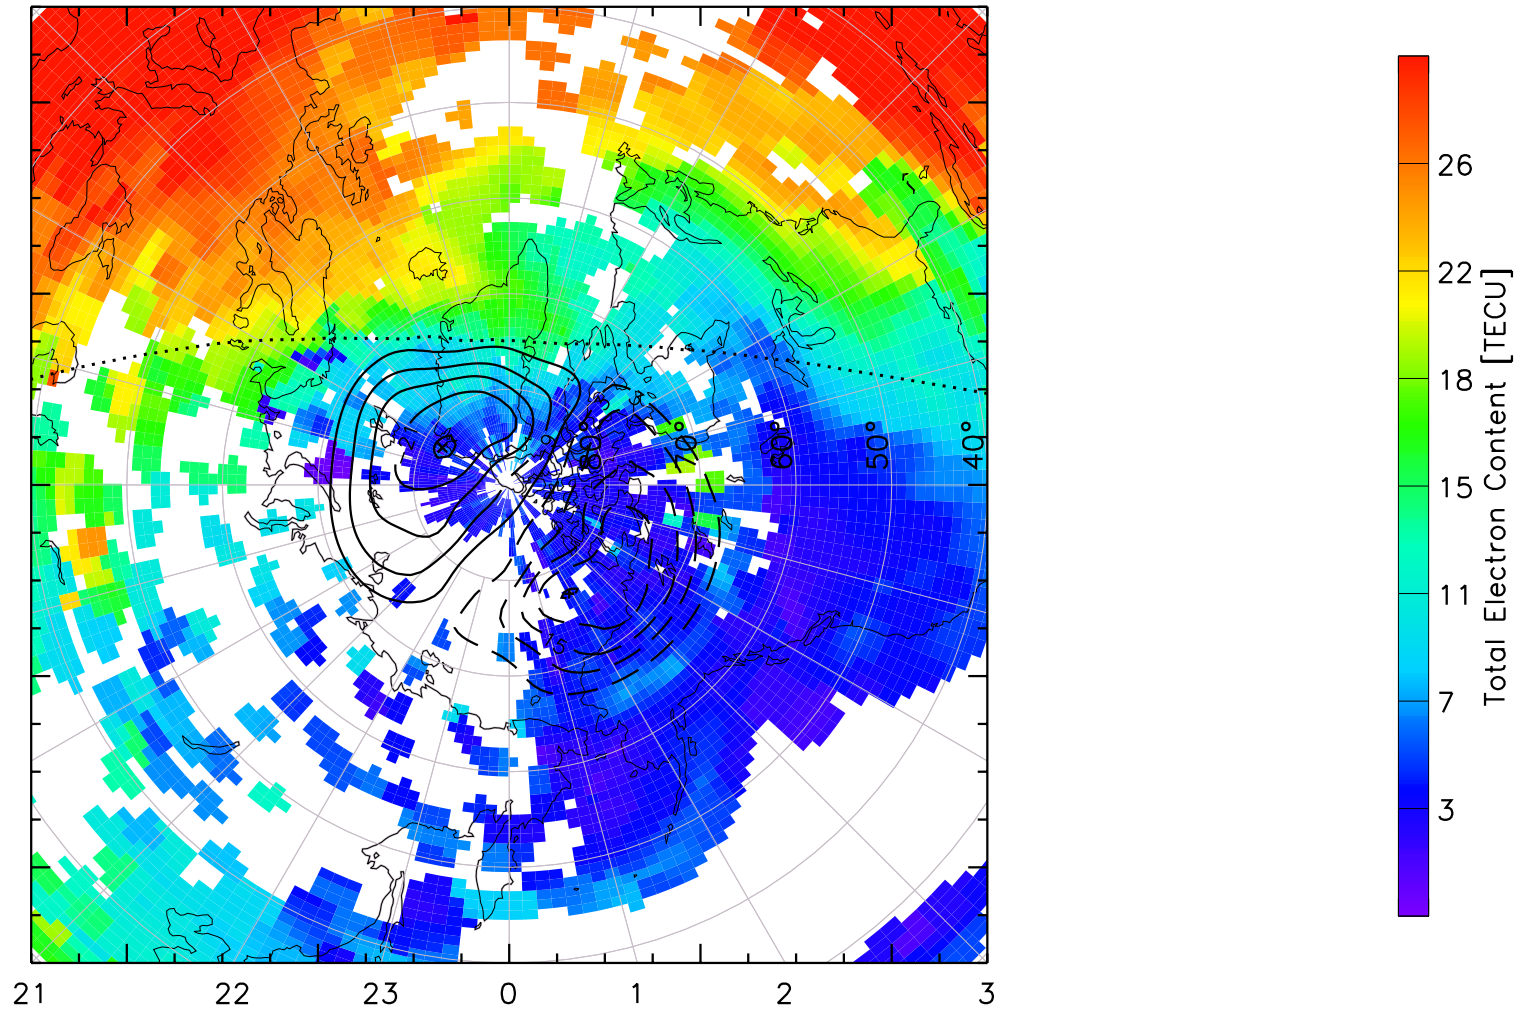

TOTAL ELECTRON CONTENT 13/Nov/2012 12:55:00.0
Median Filtered, Threshold = 0.10 to
13/Nov/2012 13:00:00.0