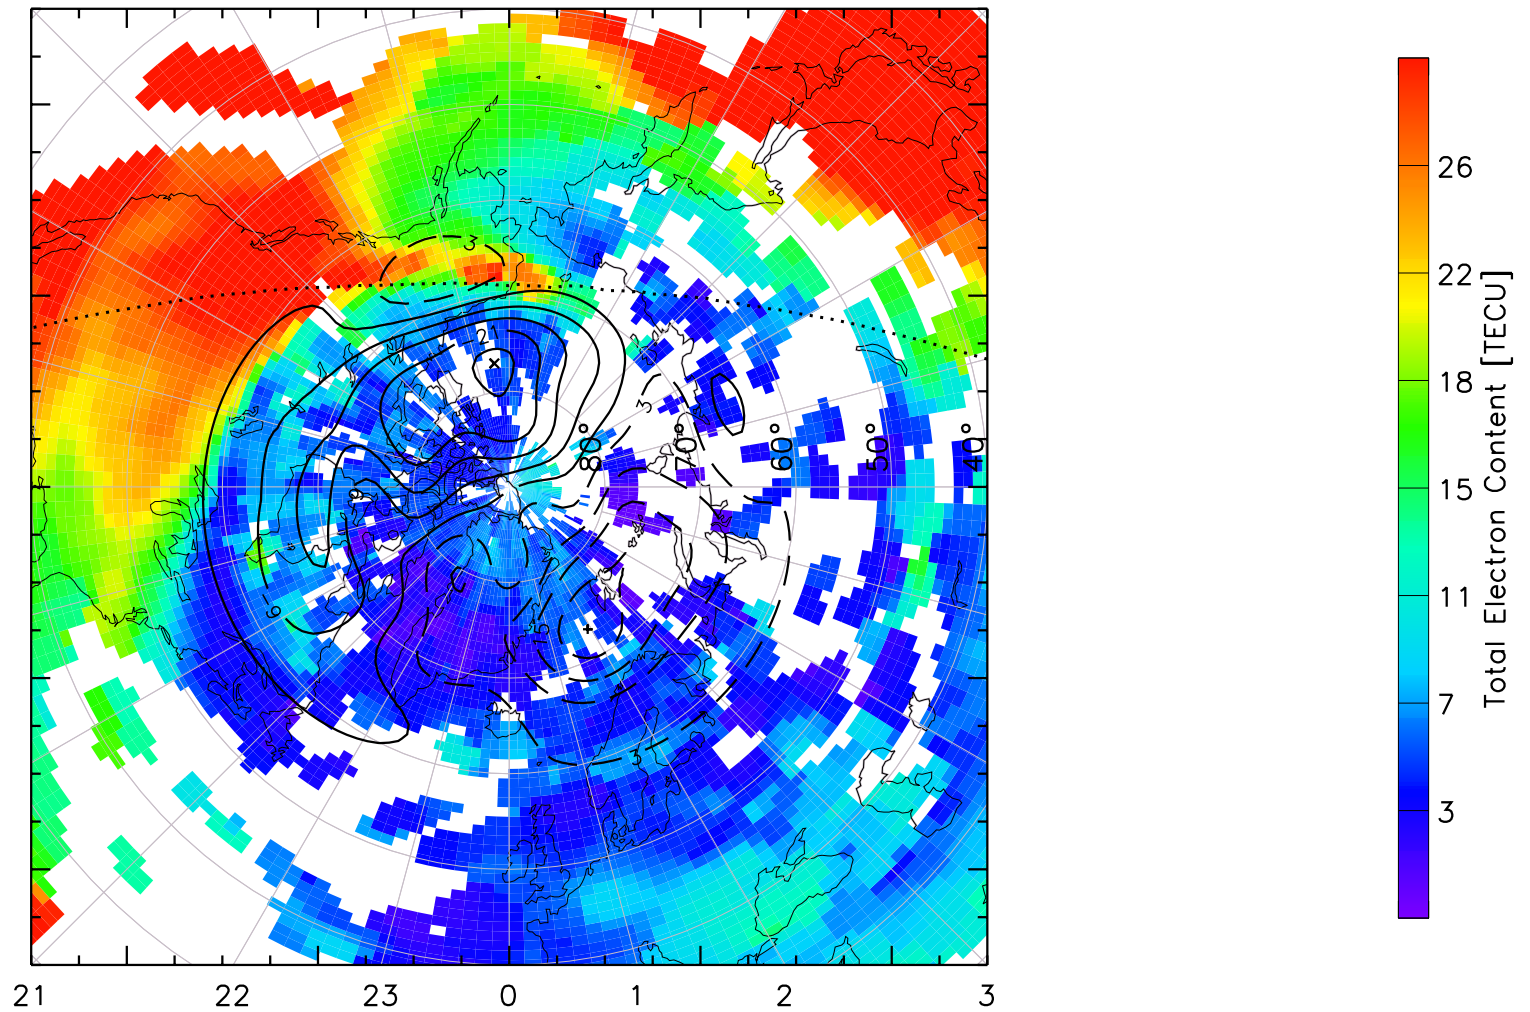

TOTAL ELECTRON CONTENT 14/Nov/2012 00:00:00.0
Median Filtered, Threshold = 0.10 to
14/Nov/2012 00:05:00.0