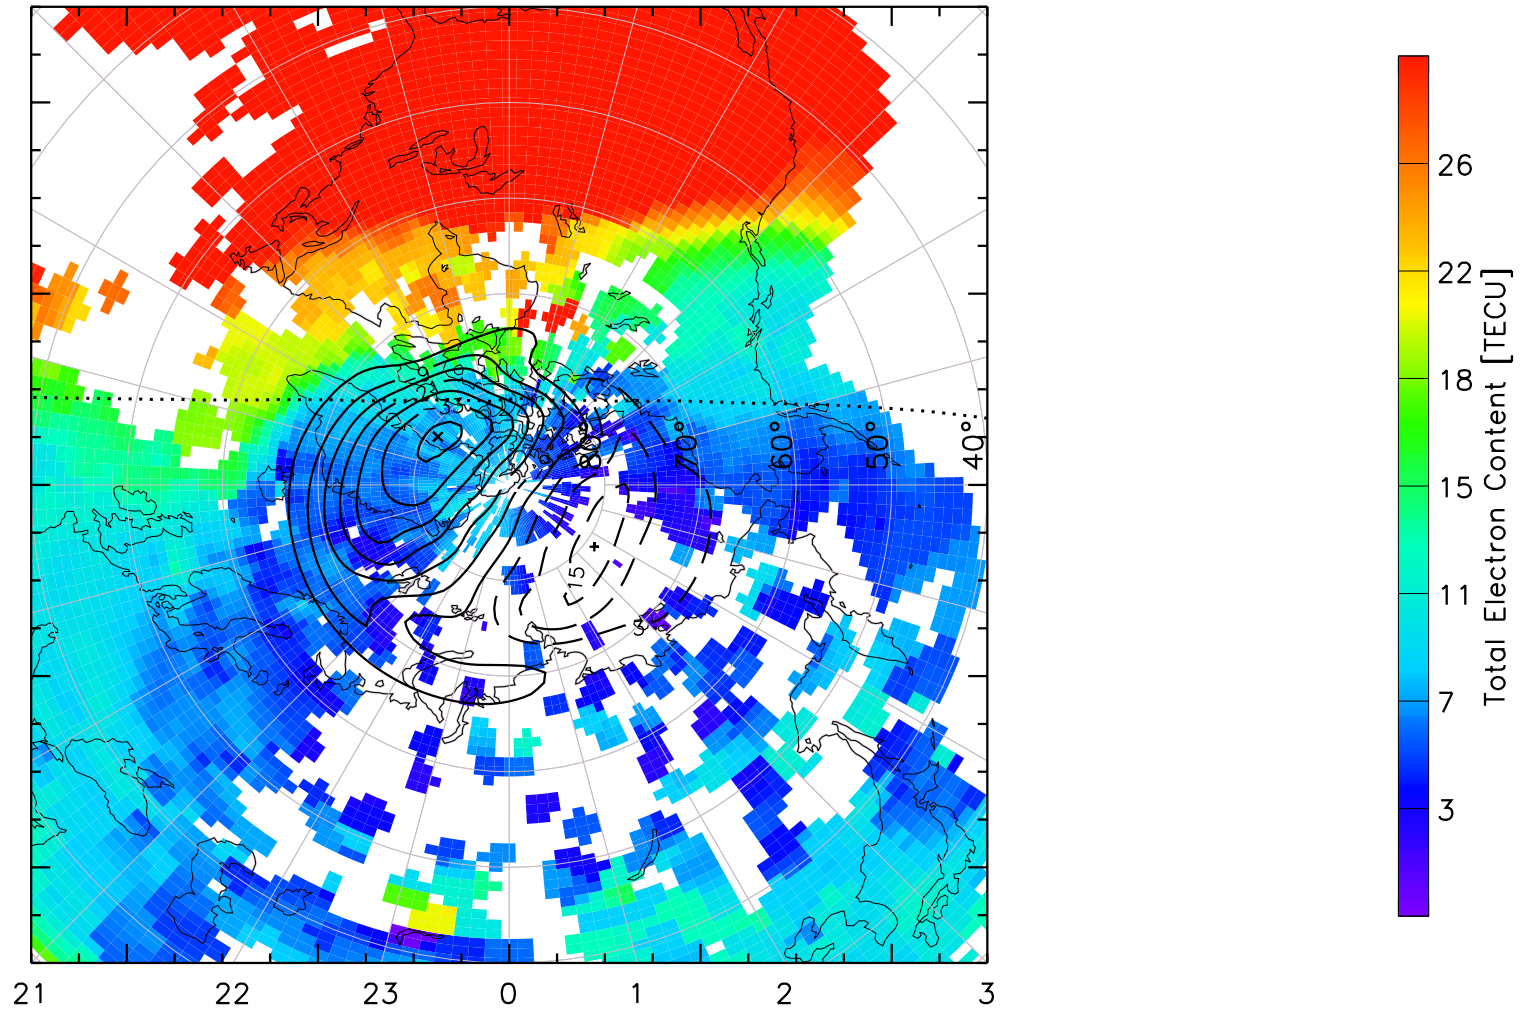

TOTAL ELECTRON CONTENT 13/Nov/2012 17:55:00.0
Median Filtered, Threshold = 0.10 to
13/Nov/2012 18:00:00.0