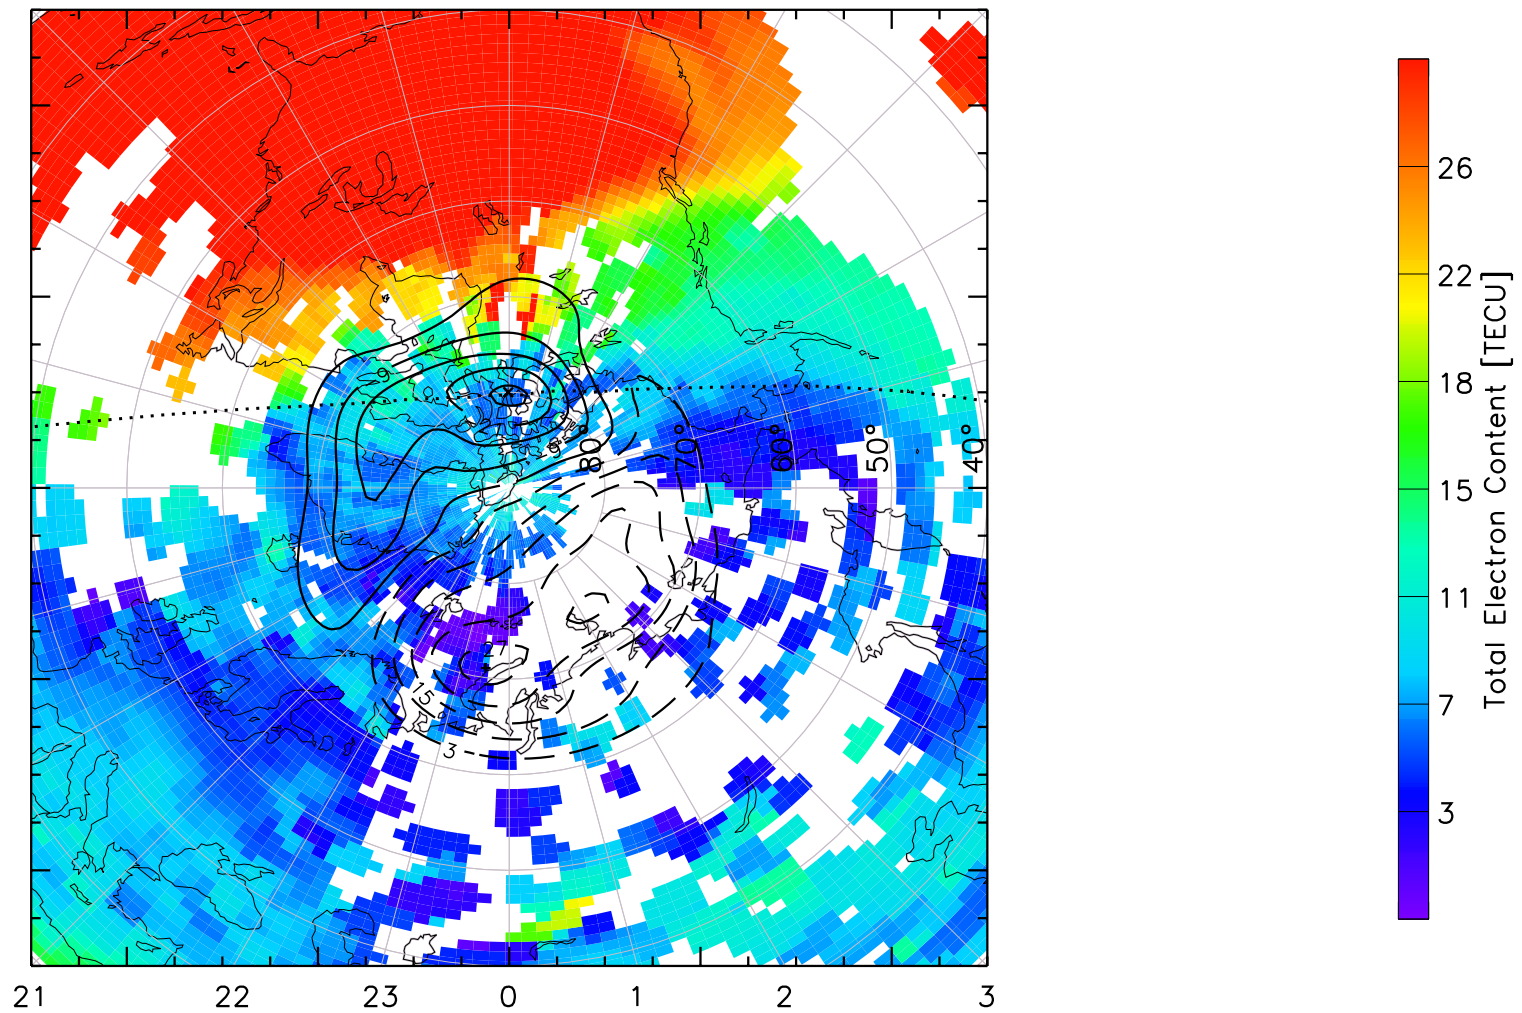

TOTAL ELECTRON CONTENT 13/Nov/2012 19:05:00.0
Median Filtered, Threshold = 0.10 to
13/Nov/2012 19:10:00.0