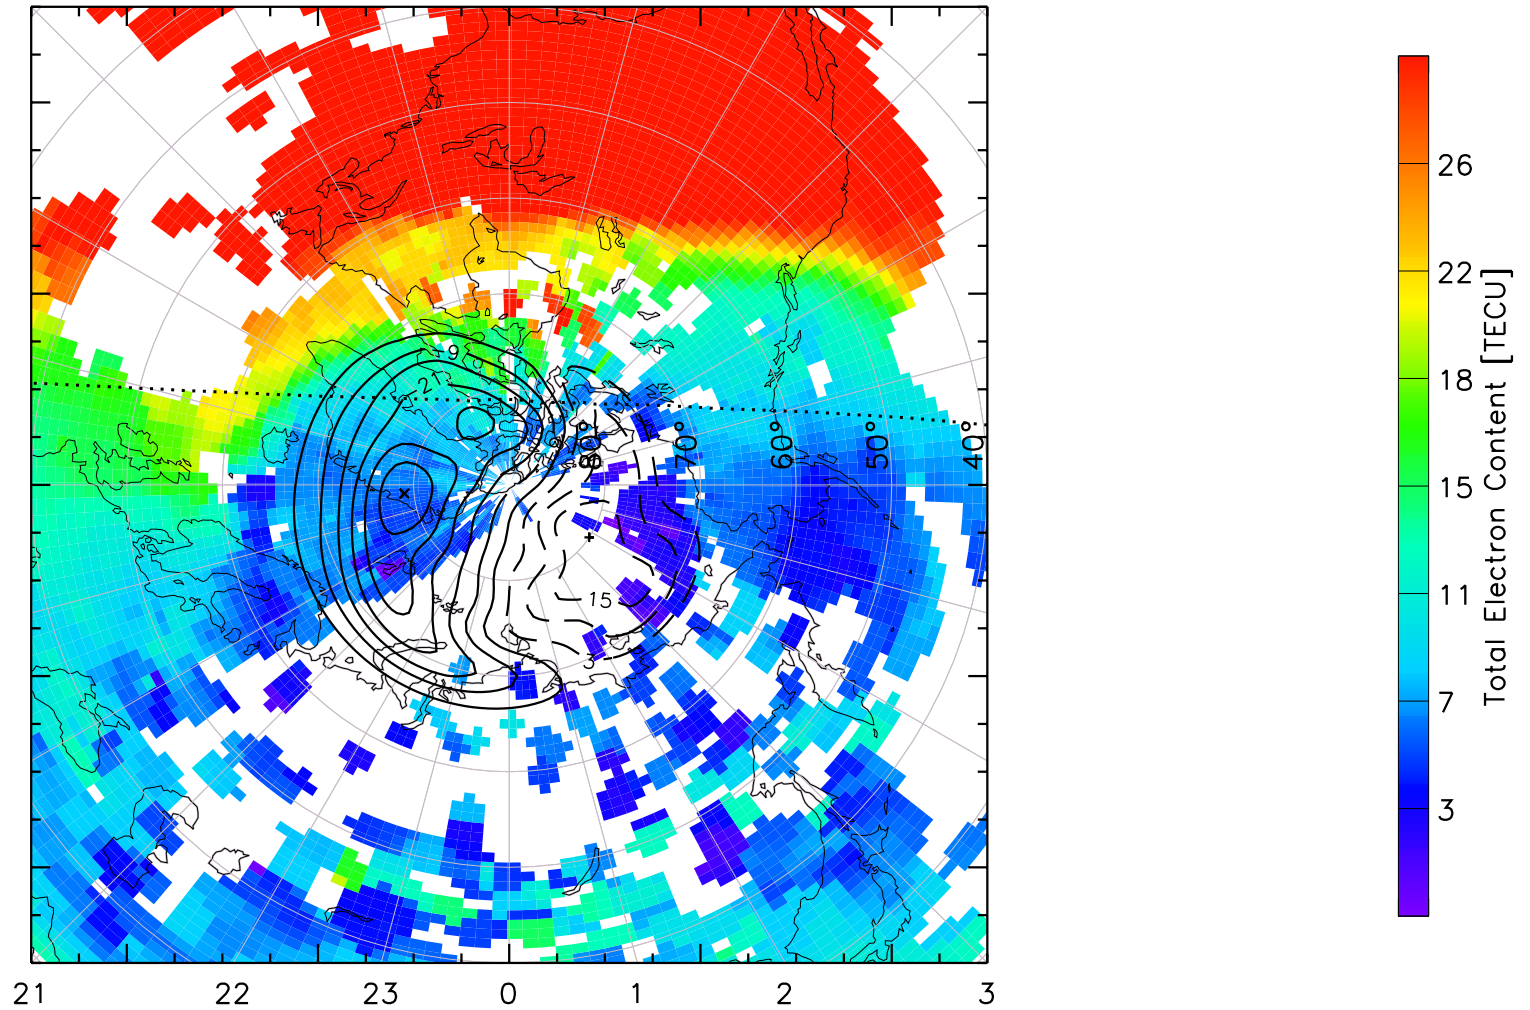

TOTAL ELECTRON CONTENT 13/Nov/2012 17:15:00.0
Median Filtered, Threshold = 0.10 to
13/Nov/2012 17:20:00.0