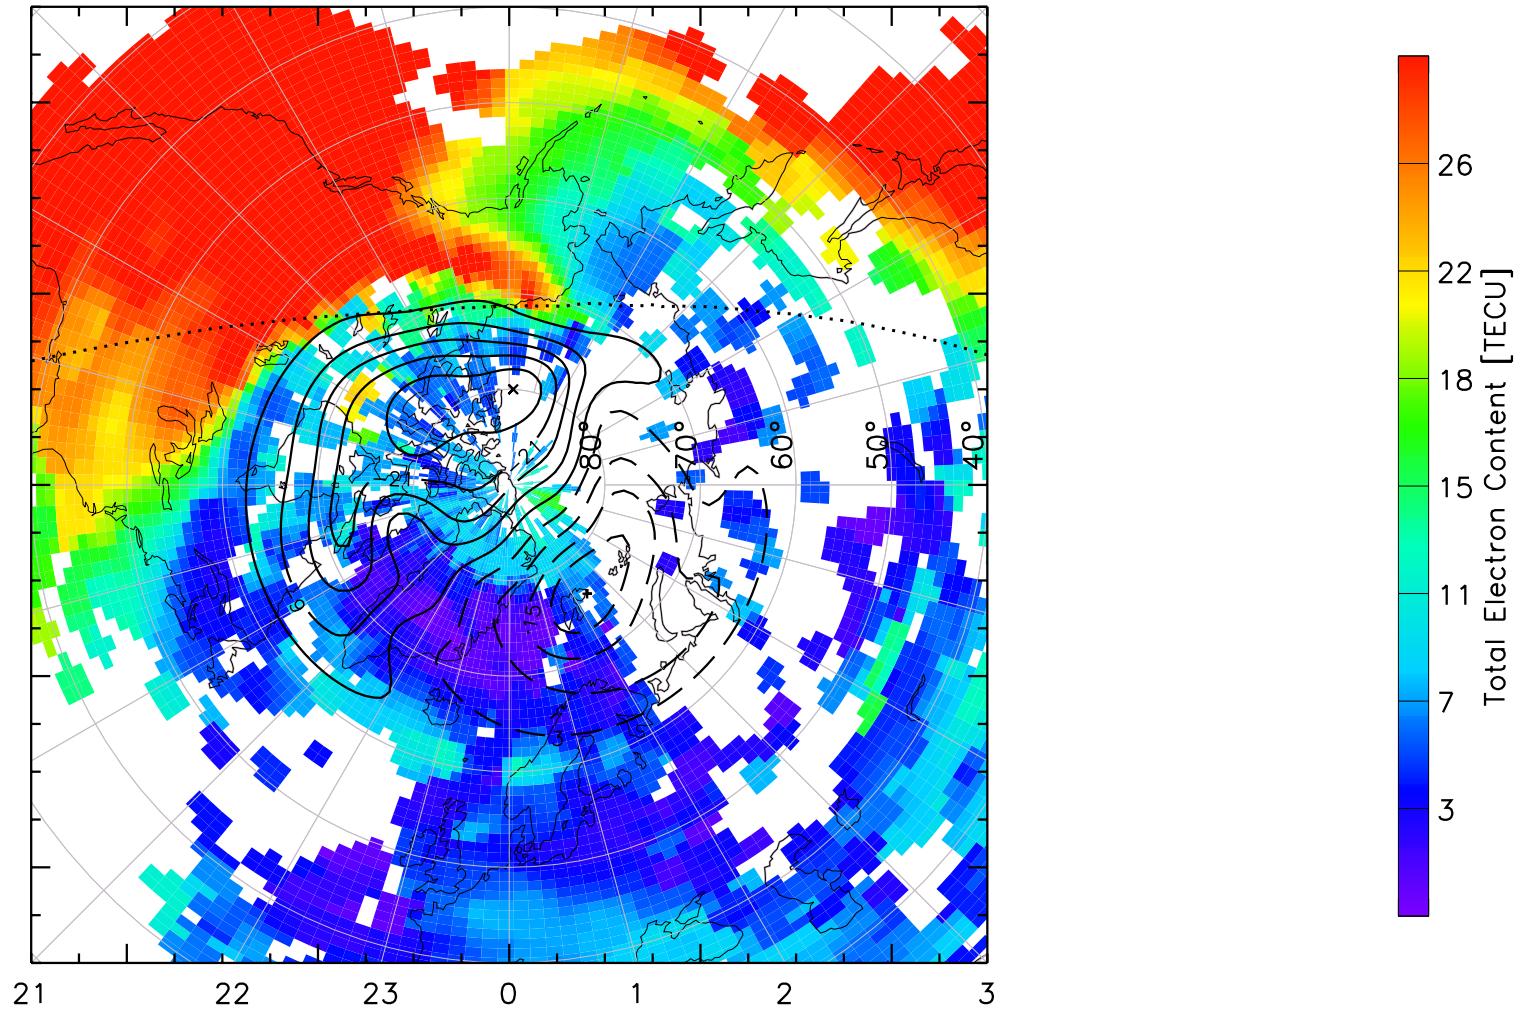

TOTAL ELECTRON CONTENT 13/Nov/2012 23:00:00.0
Median Filtered, Threshold = 0.10 to
13/Nov/2012 23:05:00.0