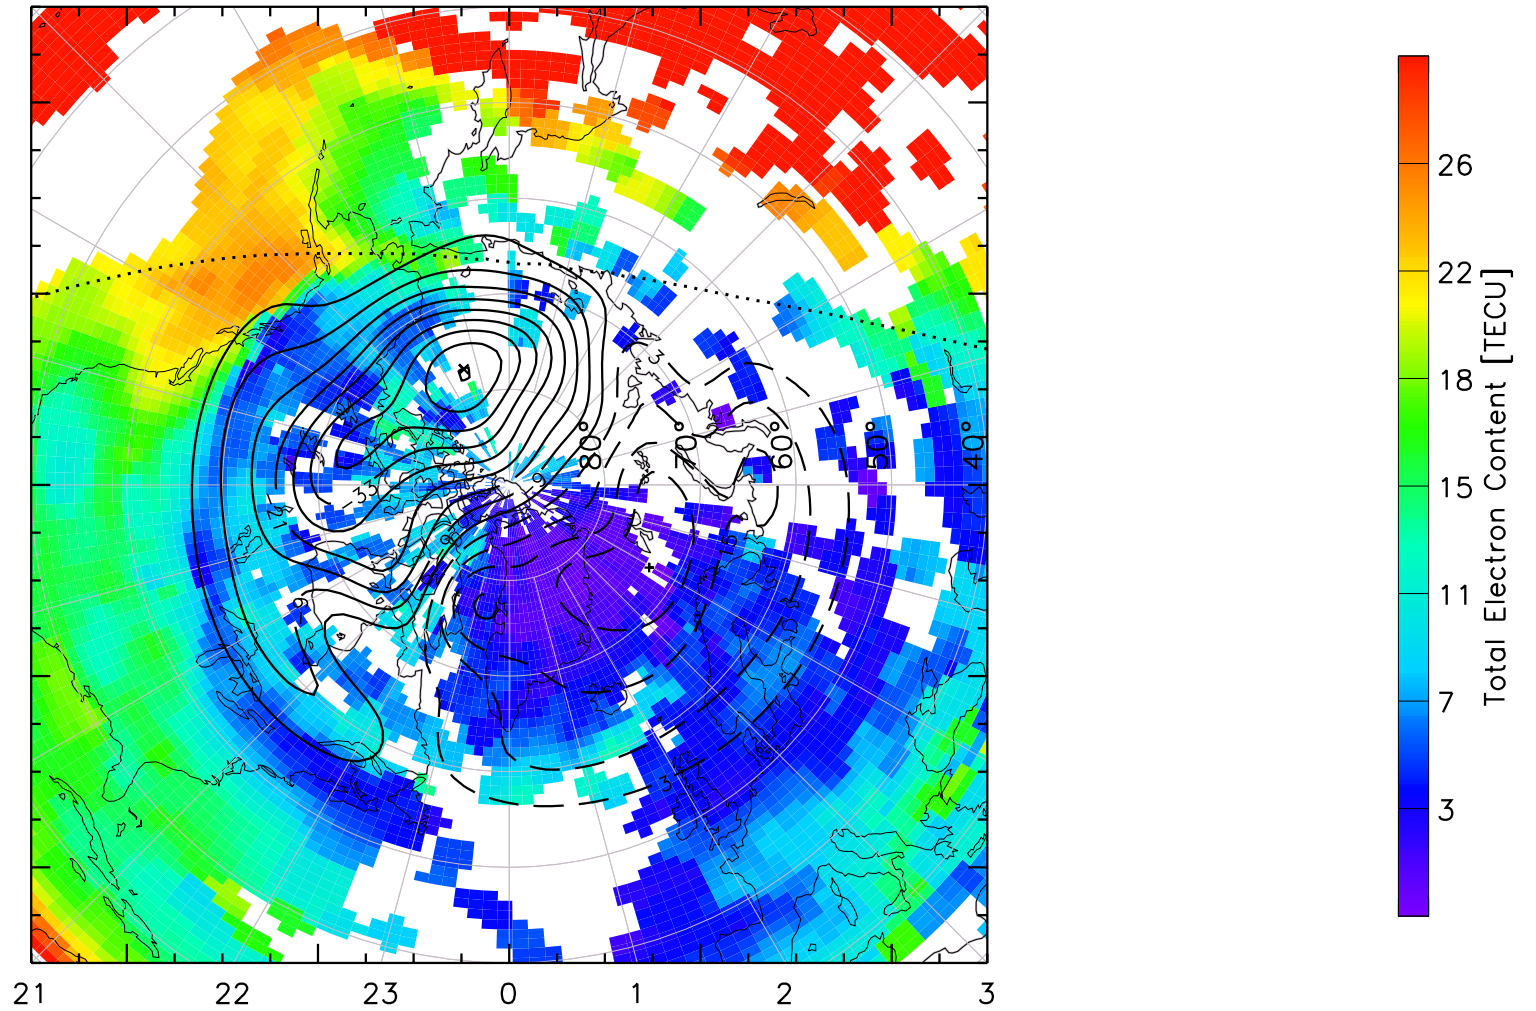

TOTAL ELECTRON CONTENT 14/Nov/2012 01:40:00.0
Median Filtered, Threshold = 0.10 to
14/Nov/2012 01:45:00.0