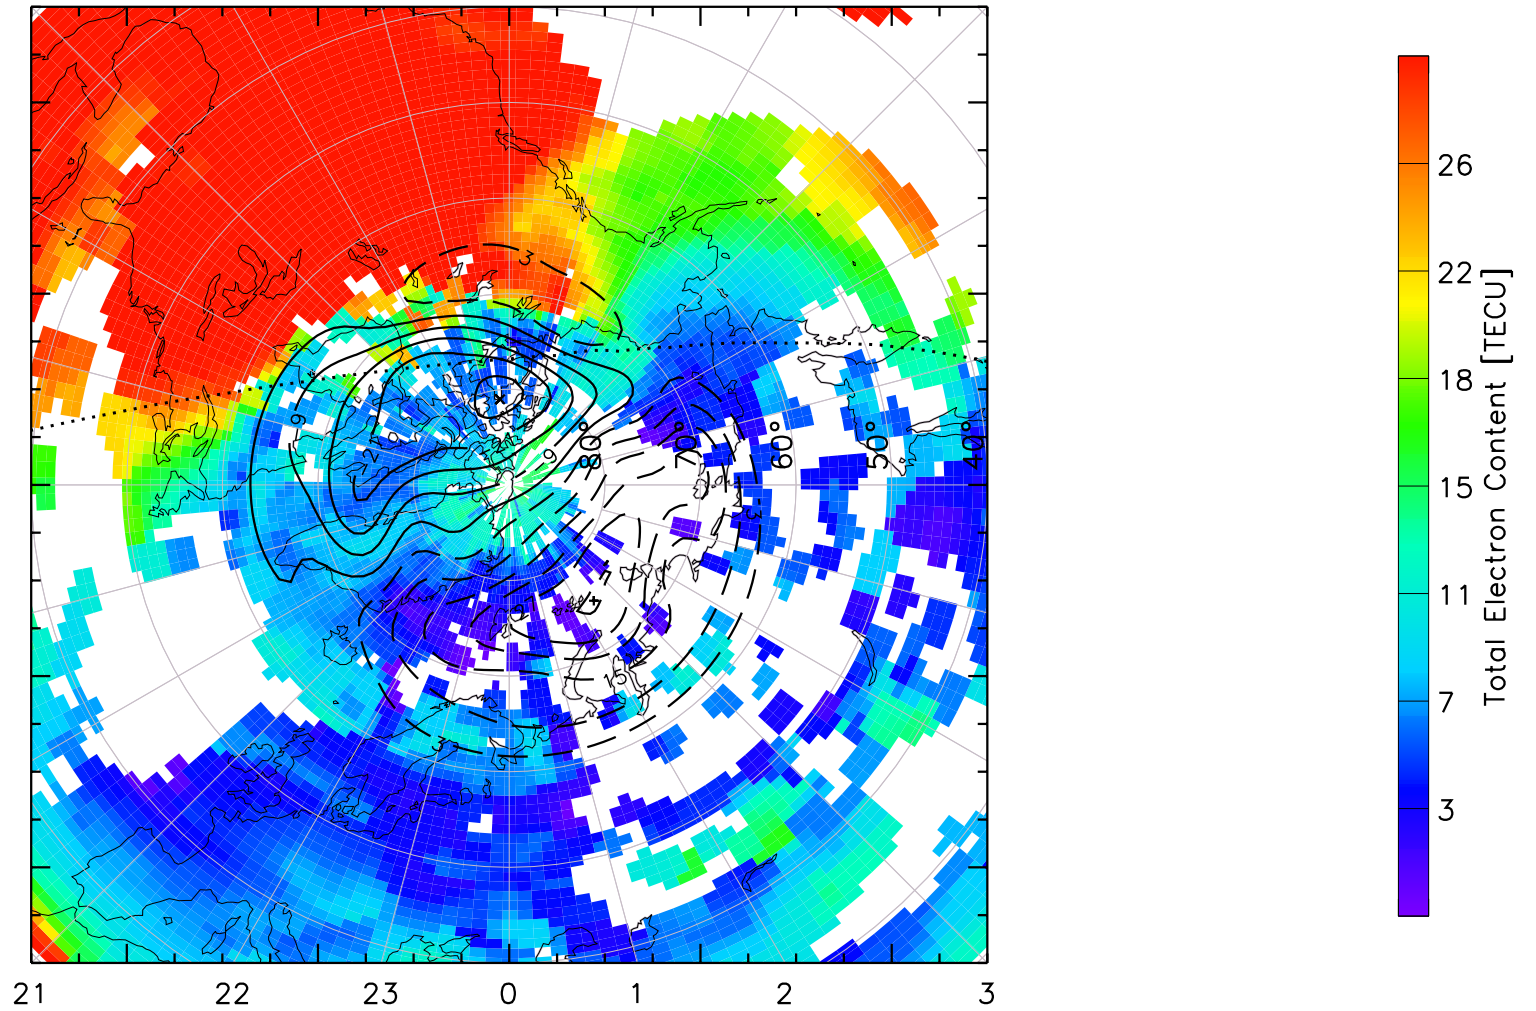

TOTAL ELECTRON CONTENT 13/Nov/2012 21:00:00.0
Median Filtered, Threshold = 0.10 to
13/Nov/2012 21:05:00.0