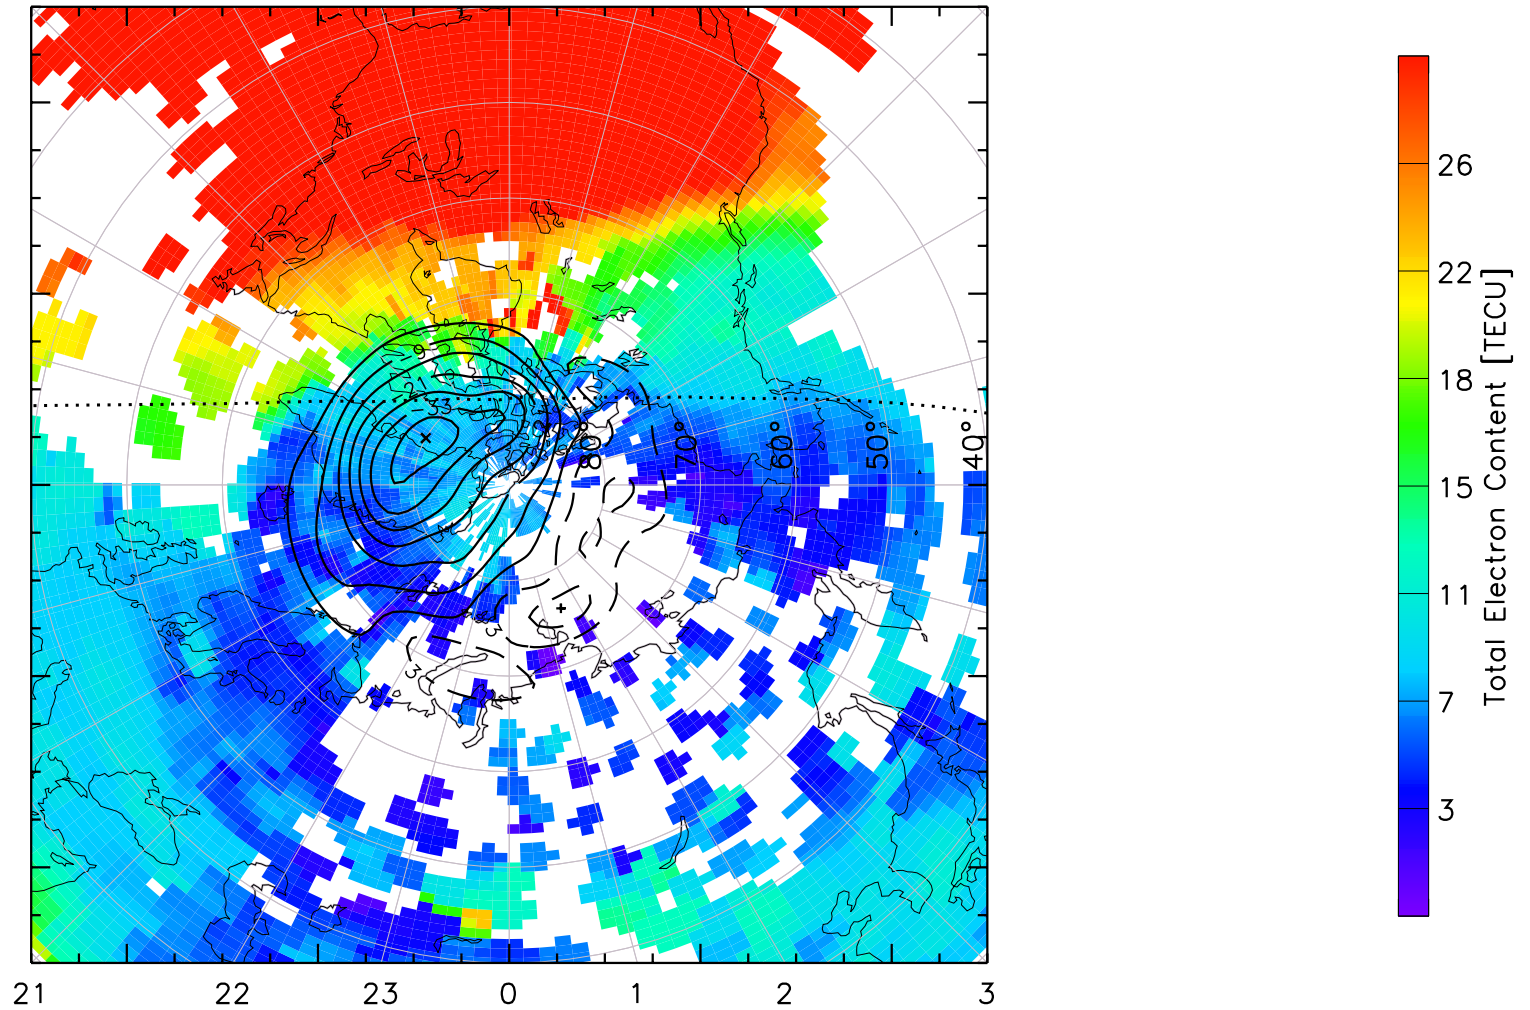

TOTAL ELECTRON CONTENT 13/Nov/2012 18:15:00.0
Median Filtered, Threshold = 0.10 to
13/Nov/2012 18:20:00.0