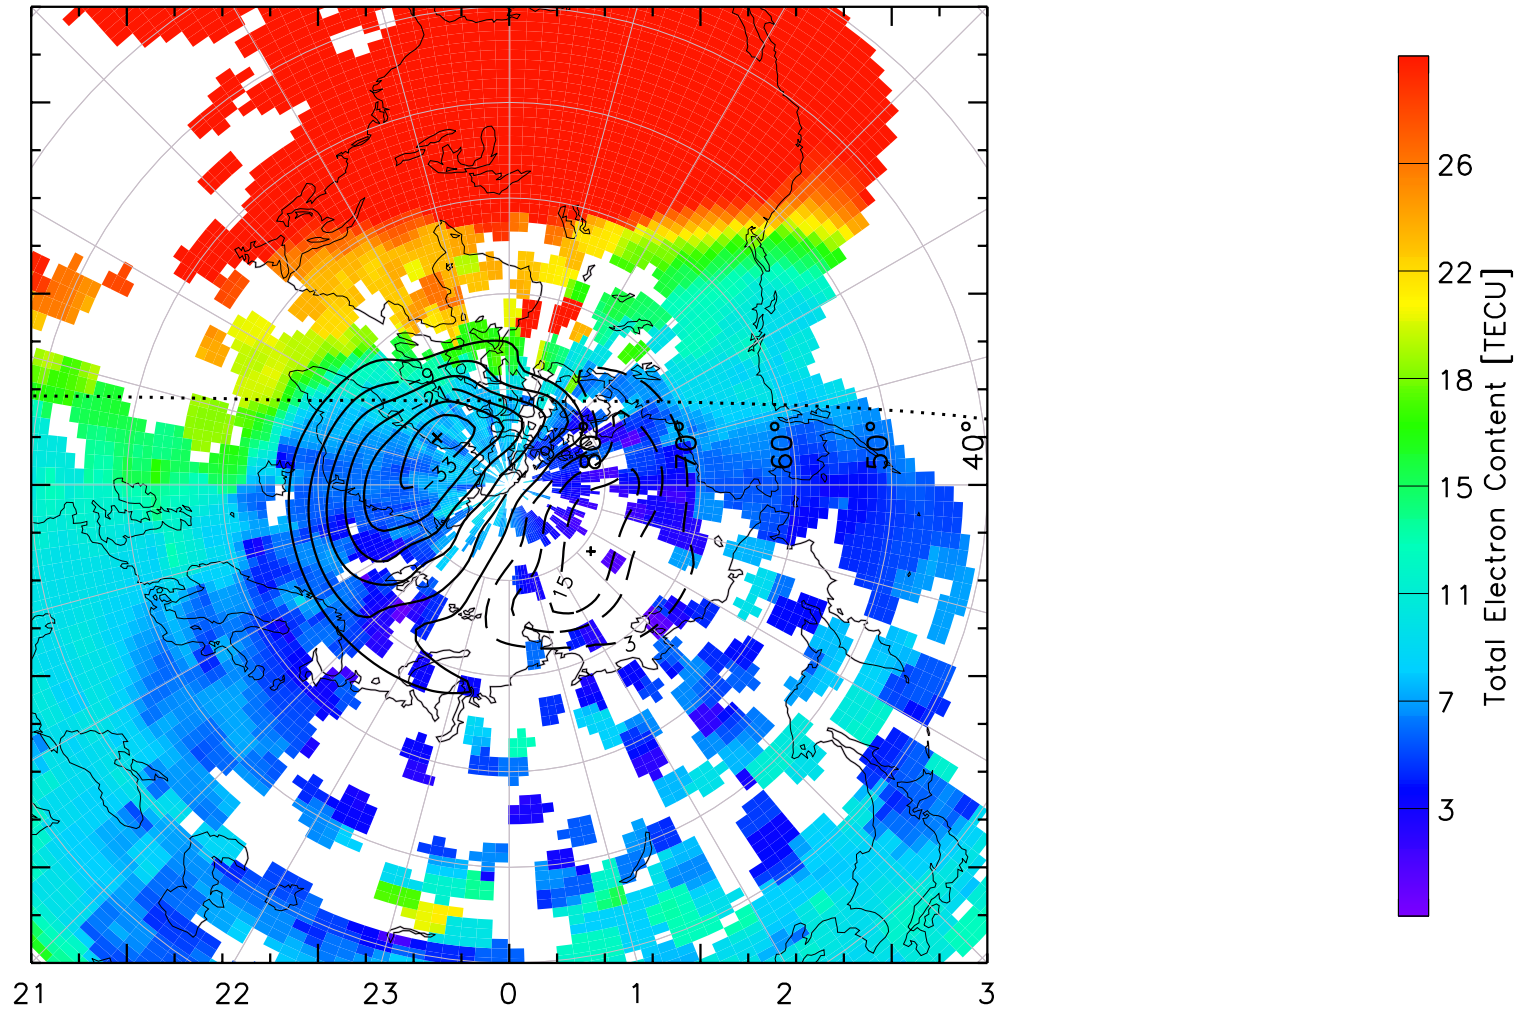

TOTAL ELECTRON CONTENT 13/Nov/2012 17:50:00.0
Median Filtered, Threshold = 0.10 to
13/Nov/2012 17:55:00.0