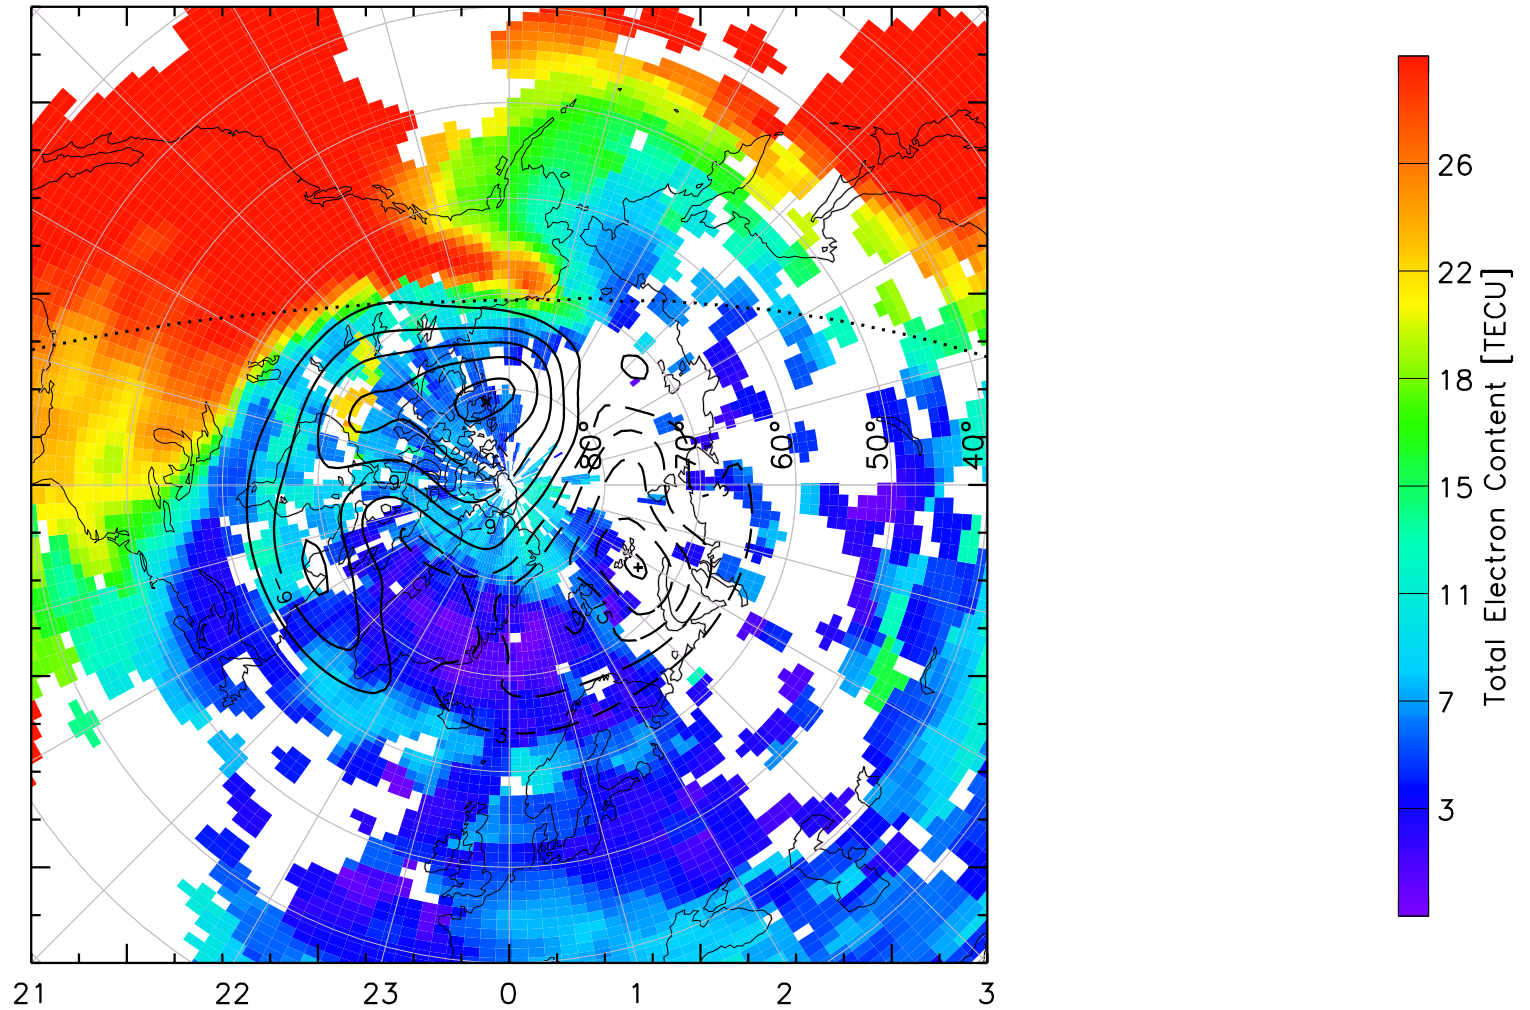

TOTAL ELECTRON CONTENT 13/Nov/2012 23:15:00.0
Median Filtered, Threshold = 0.10 to
13/Nov/2012 23:20:00.0