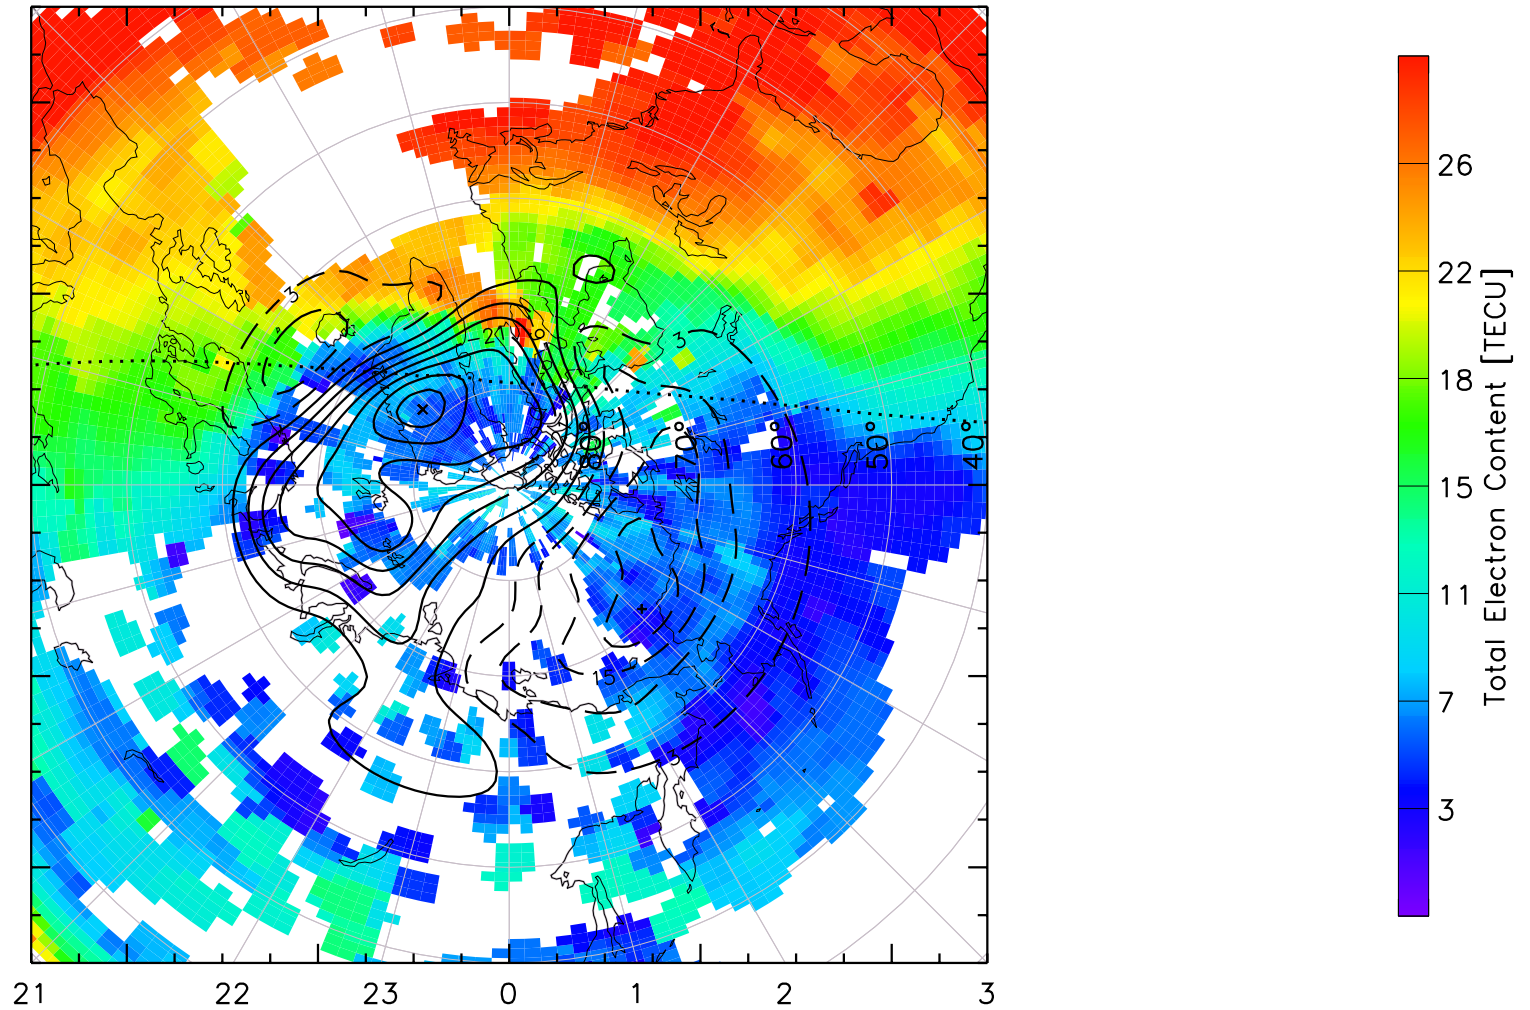

TOTAL ELECTRON CONTENT 13/Nov/2012 14:55:00.0
Median Filtered, Threshold = 0.10 to
13/Nov/2012 15:00:00.0