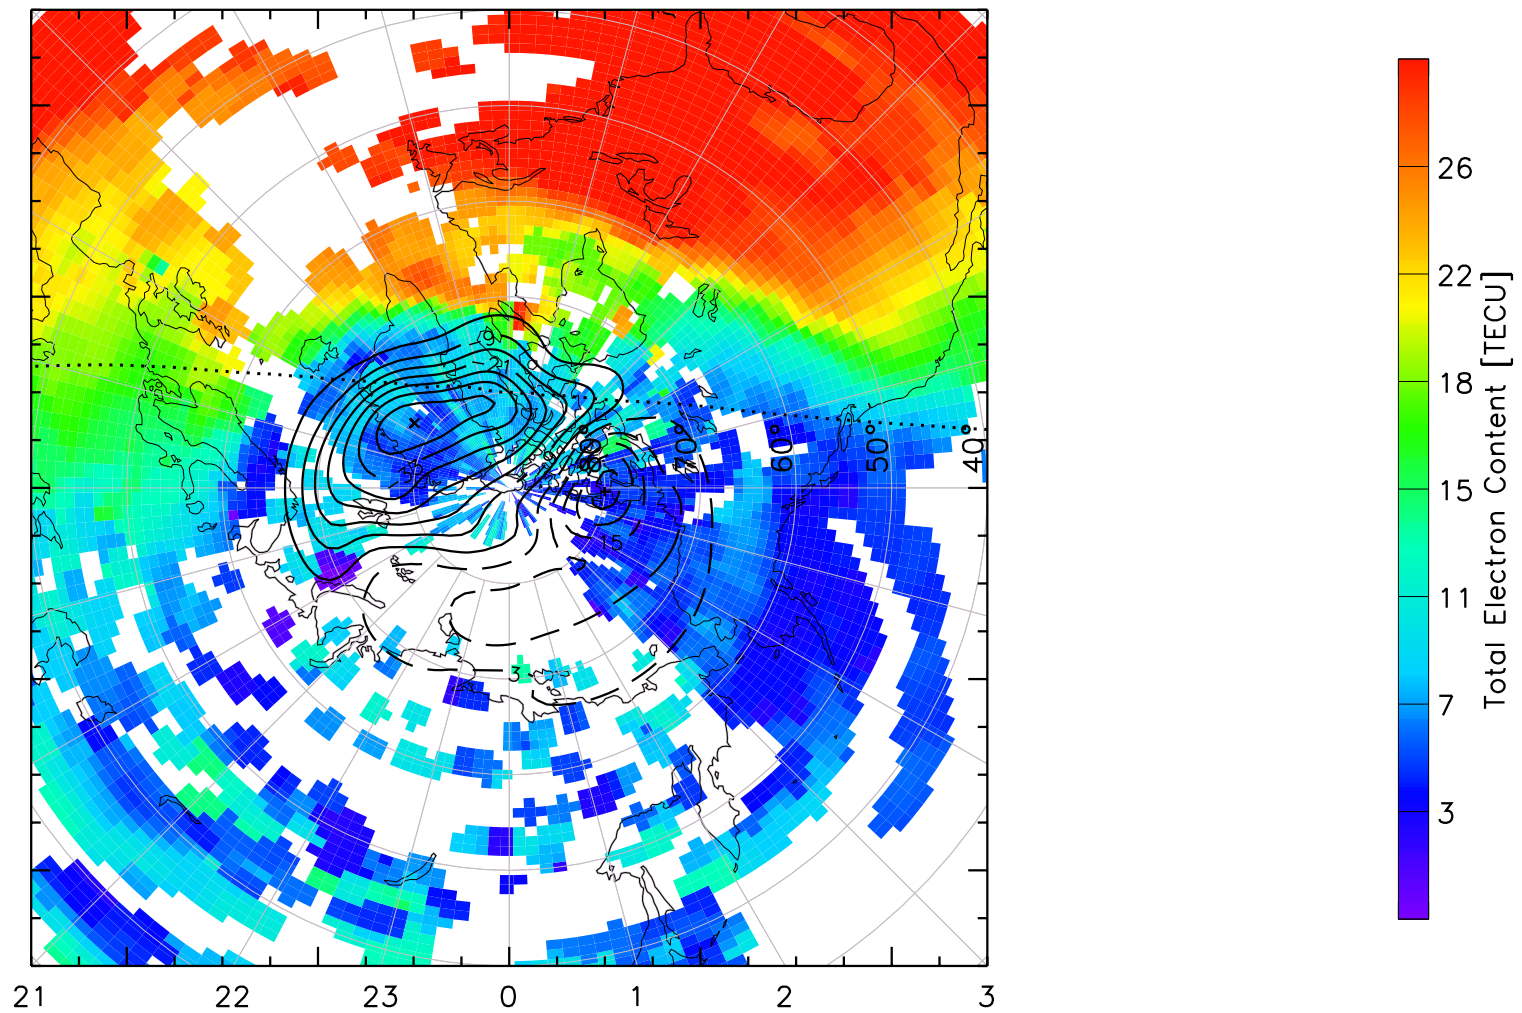

TOTAL ELECTRON CONTENT 13/Nov/2012 15:25:00.0
Median Filtered, Threshold = 0.10 to
13/Nov/2012 15:30:00.0