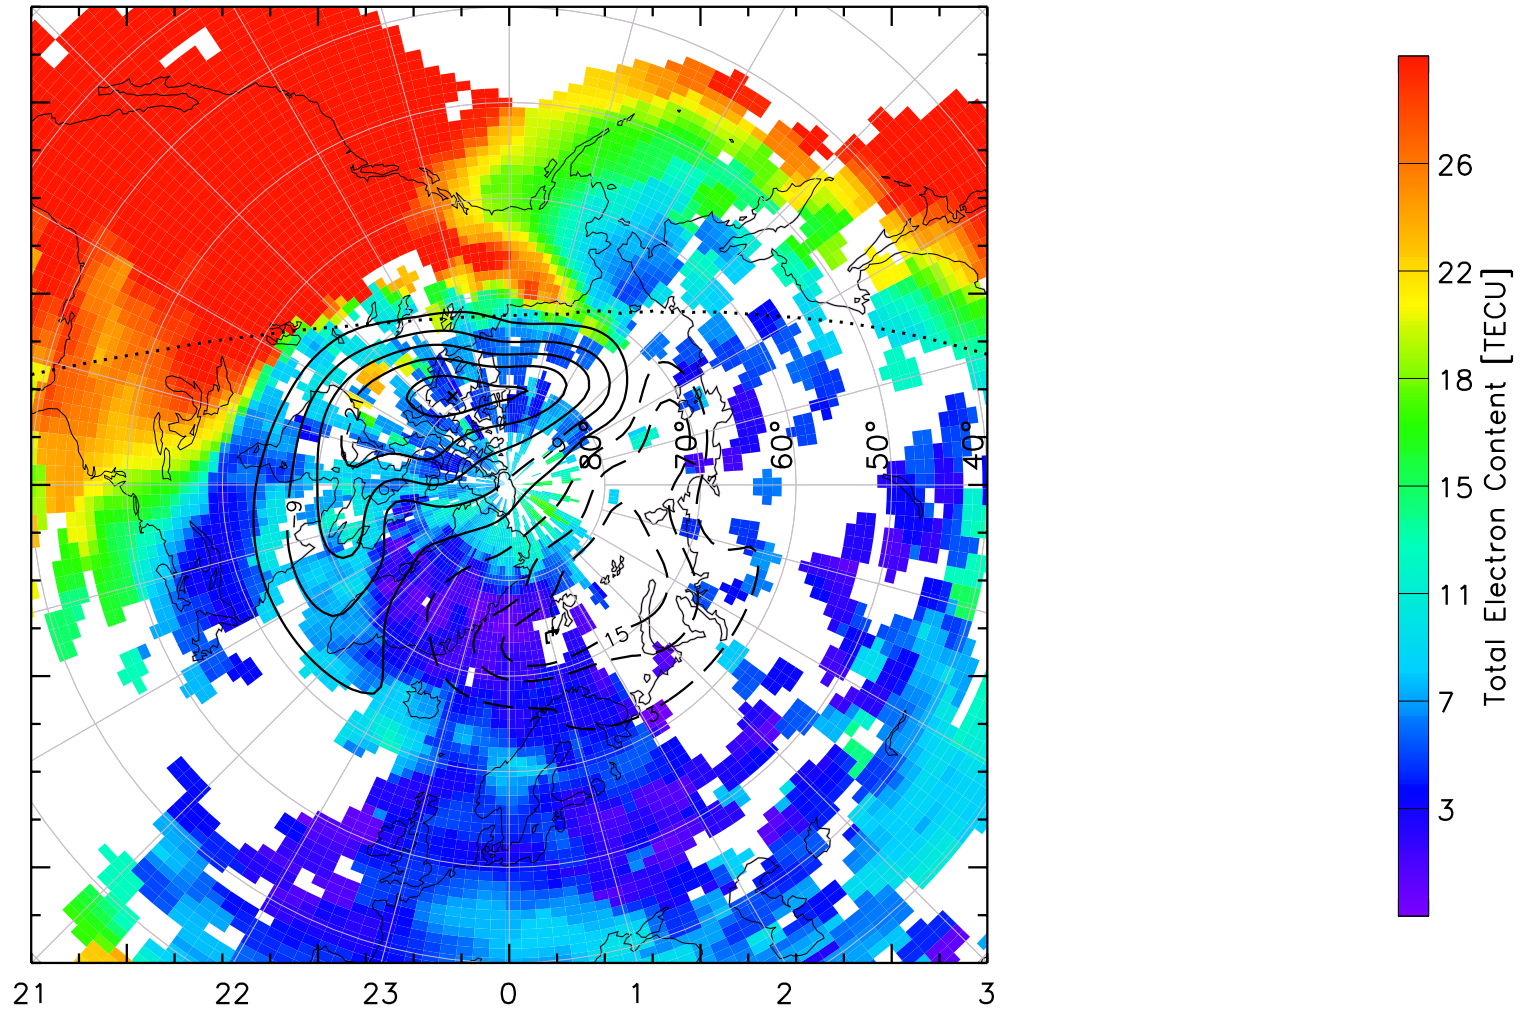

TOTAL ELECTRON CONTENT 13/Nov/2012 22:40:00.0
Median Filtered, Threshold = 0.10 to
13/Nov/2012 22:45:00.0