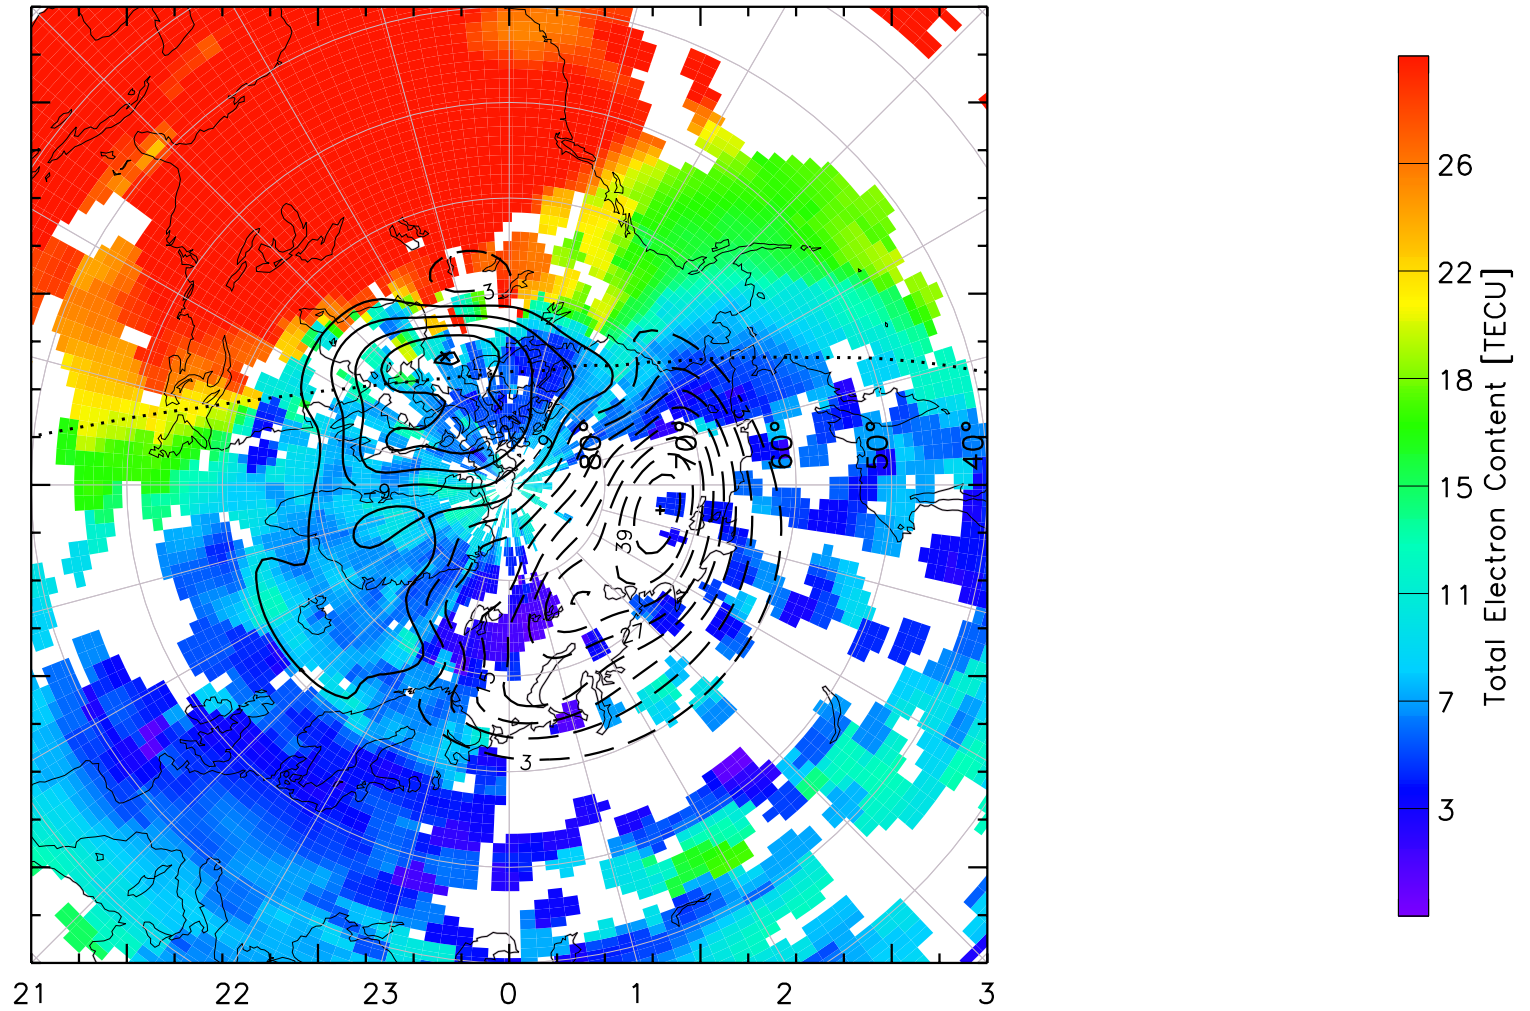

TOTAL ELECTRON CONTENT 13/Nov/2012 20:20:00.0
Median Filtered, Threshold = 0.10 to
13/Nov/2012 20:25:00.0