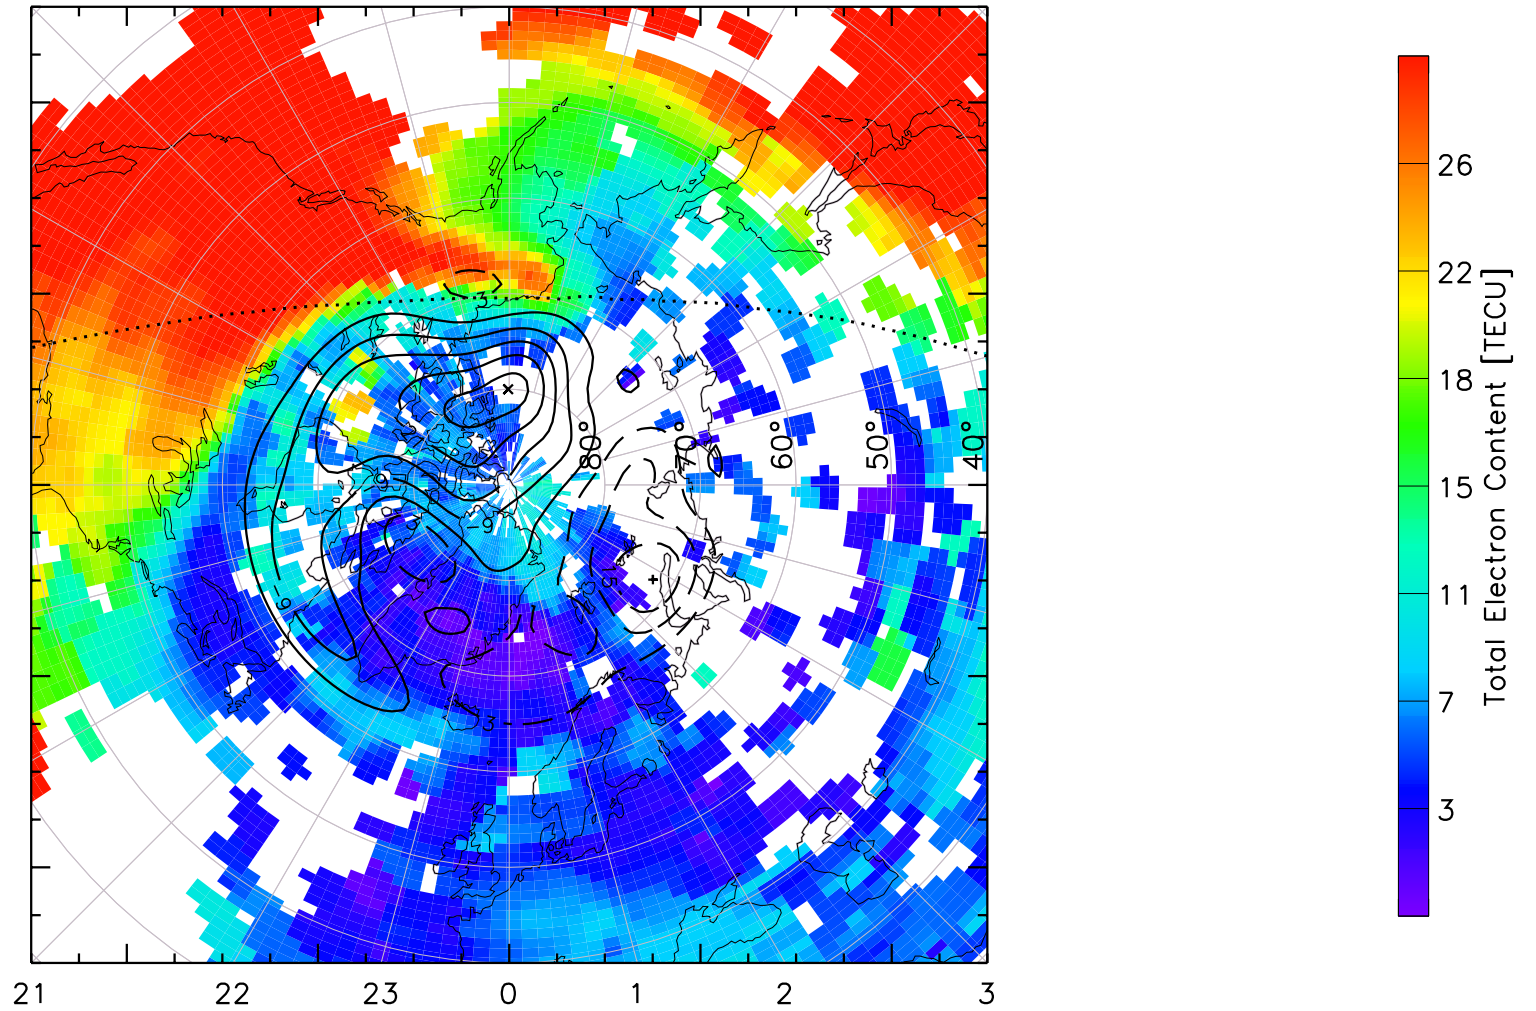

TOTAL ELECTRON CONTENT 13/Nov/2012 23:20:00.0
Median Filtered, Threshold = 0.10 to
13/Nov/2012 23:25:00.0