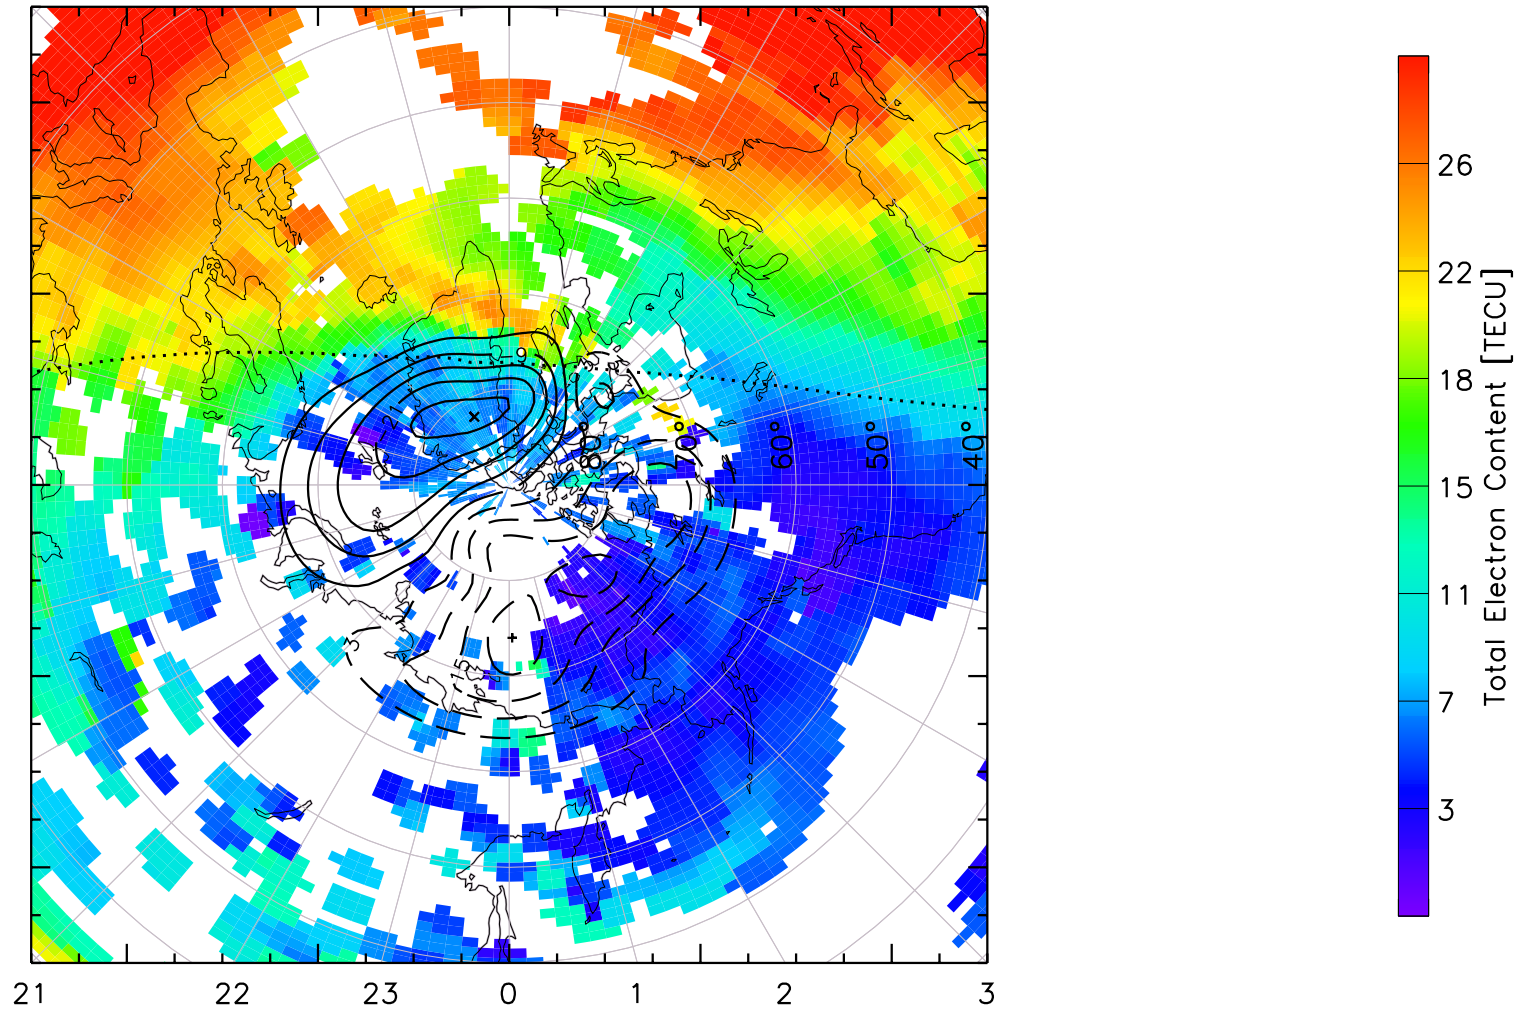

TOTAL ELECTRON CONTENT 13/Nov/2012 13:55:00.0
Median Filtered, Threshold = 0.10 to
13/Nov/2012 14:00:00.0