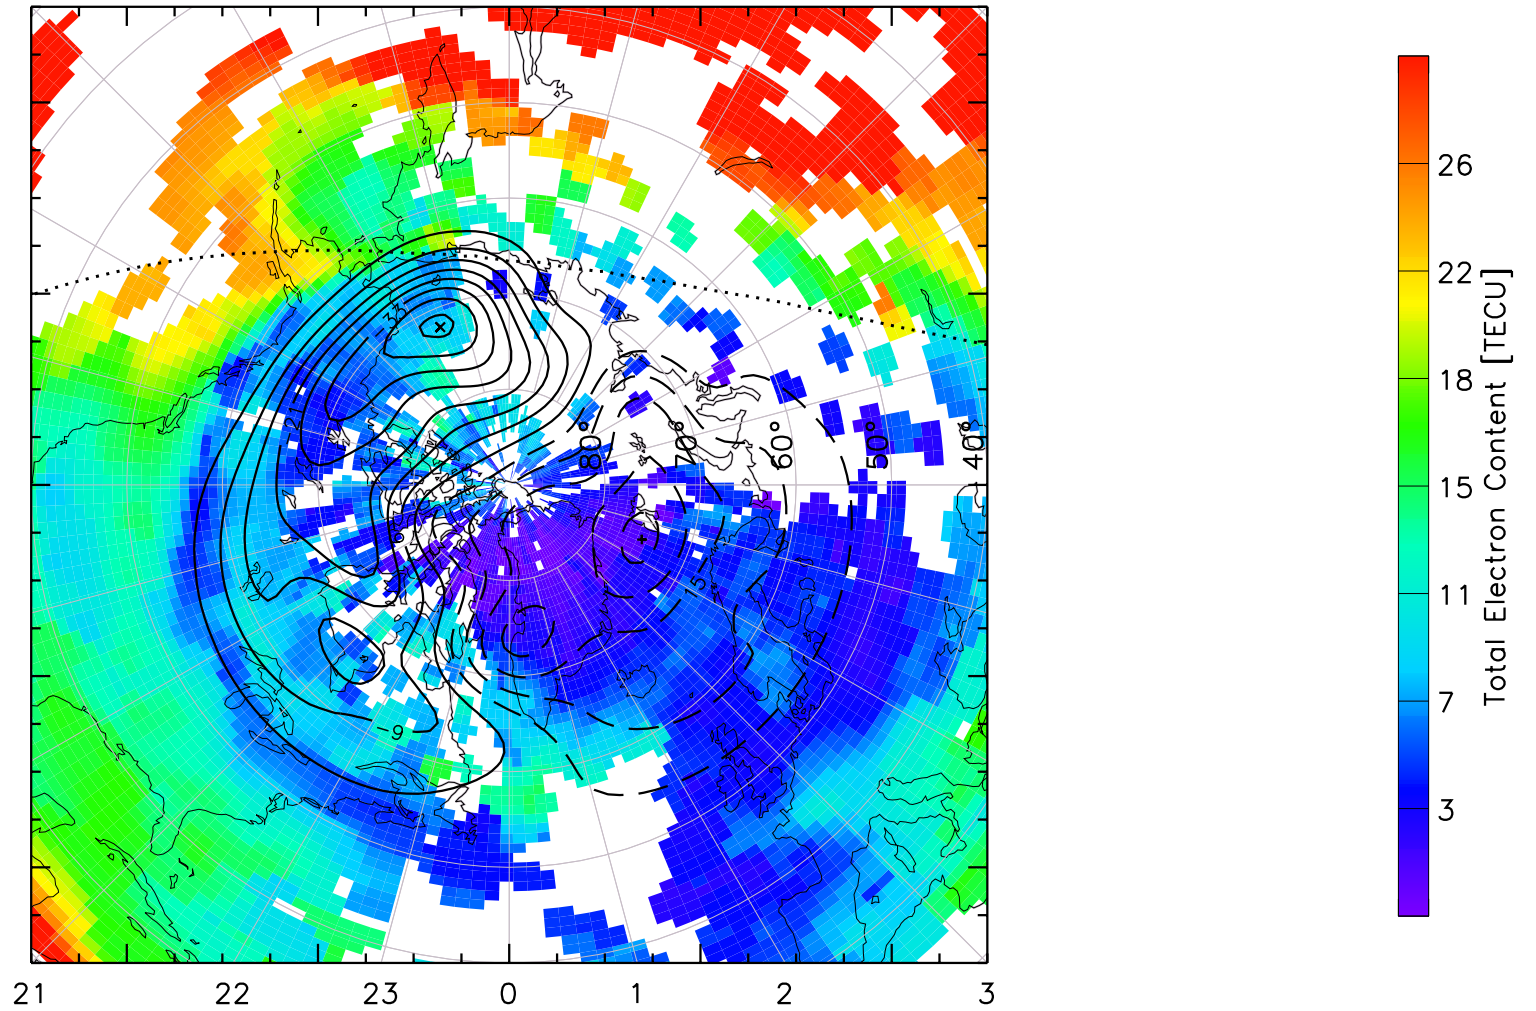

TOTAL ELECTRON CONTENT 14/Nov/2012 02:10:00.0
Median Filtered, Threshold = 0.10 to
14/Nov/2012 02:15:00.0