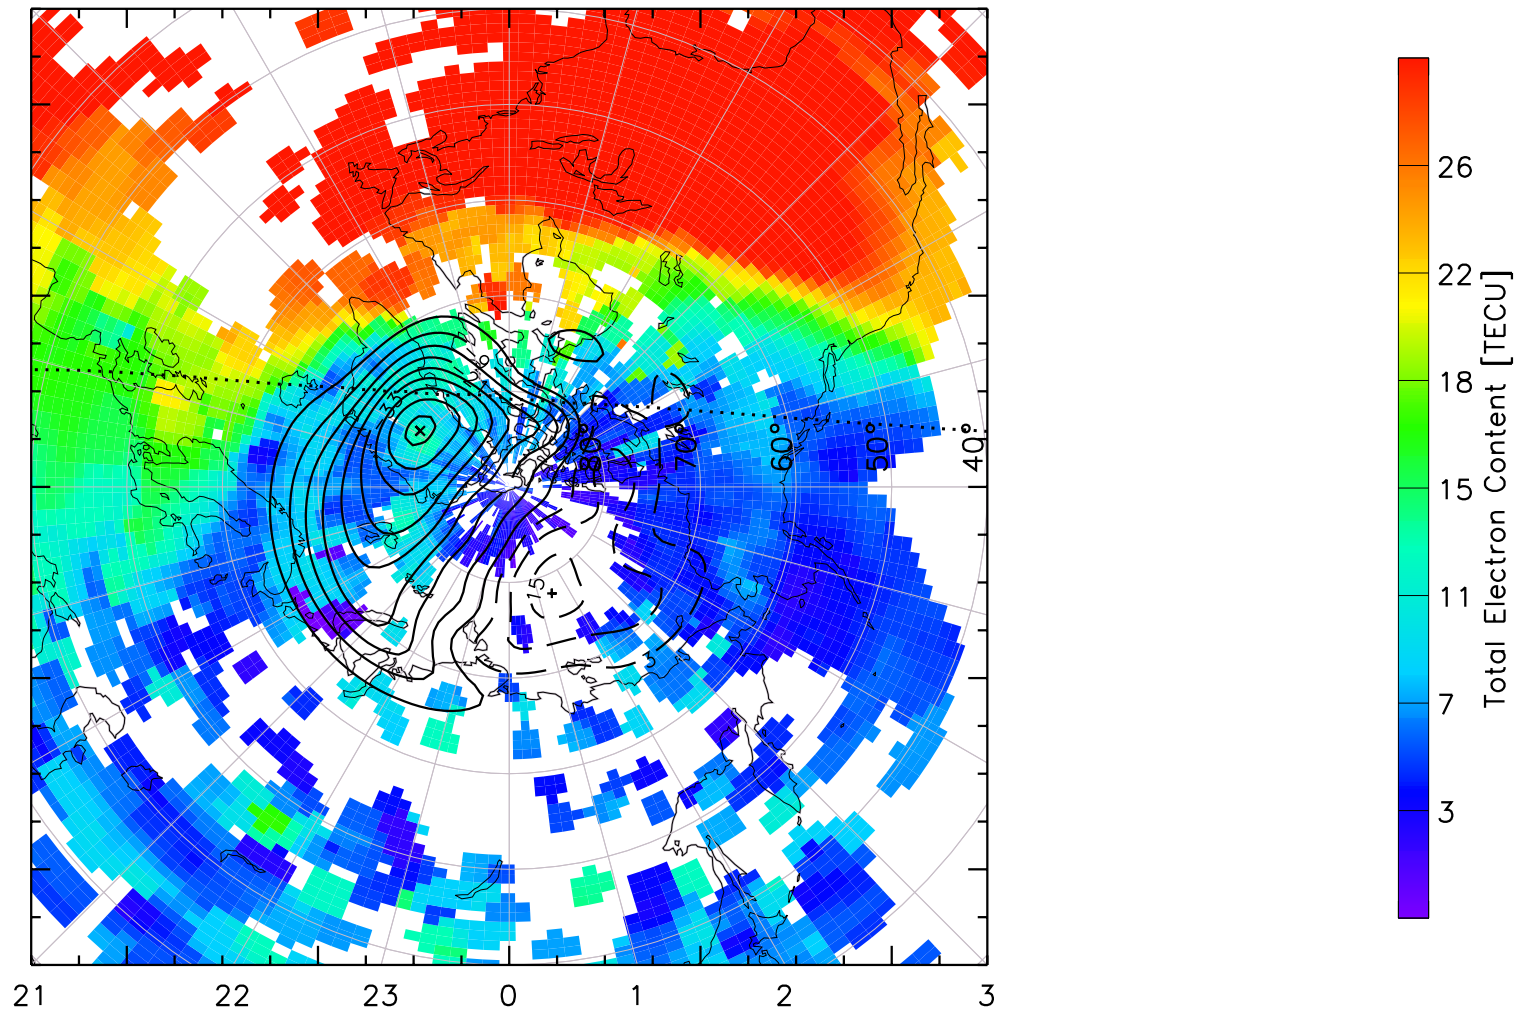

TOTAL ELECTRON CONTENT 13/Nov/2012 16:10:00.0
Median Filtered, Threshold = 0.10 to
13/Nov/2012 16:15:00.0