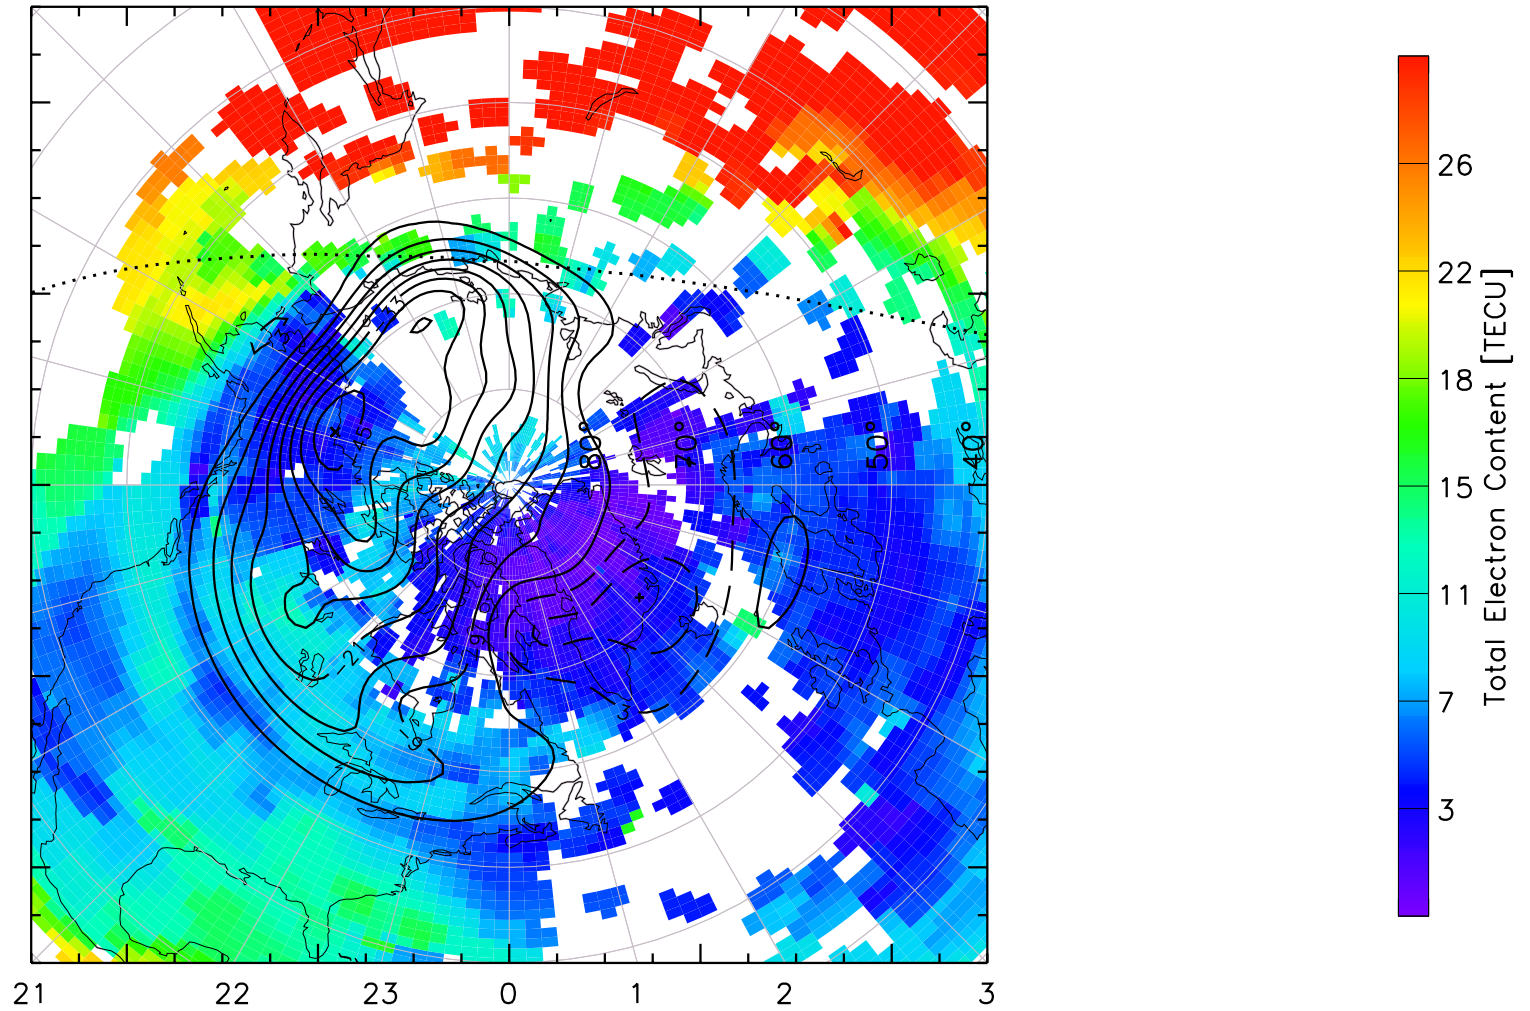

TOTAL ELECTRON CONTENT 14/Nov/2012 03:30:00.0
Median Filtered, Threshold = 0.10 to
14/Nov/2012 03:35:00.0