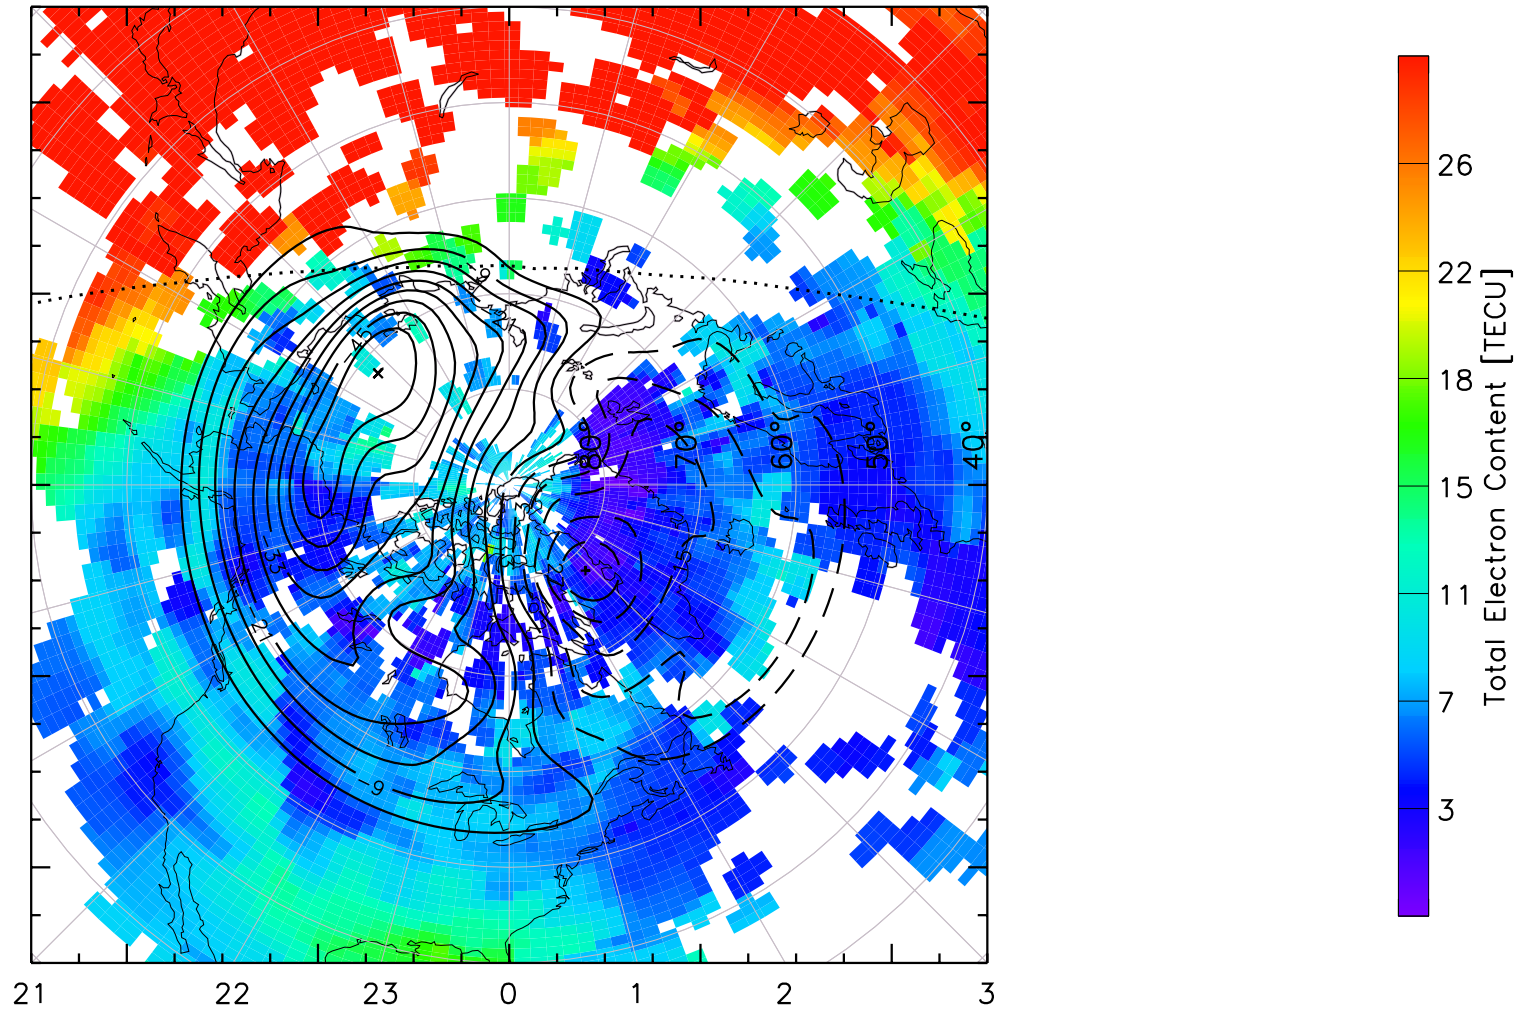

TOTAL ELECTRON CONTENT 14/Nov/2012 04:55:00.0
Median Filtered, Threshold = 0.10 to
14/Nov/2012 05:00:00.0