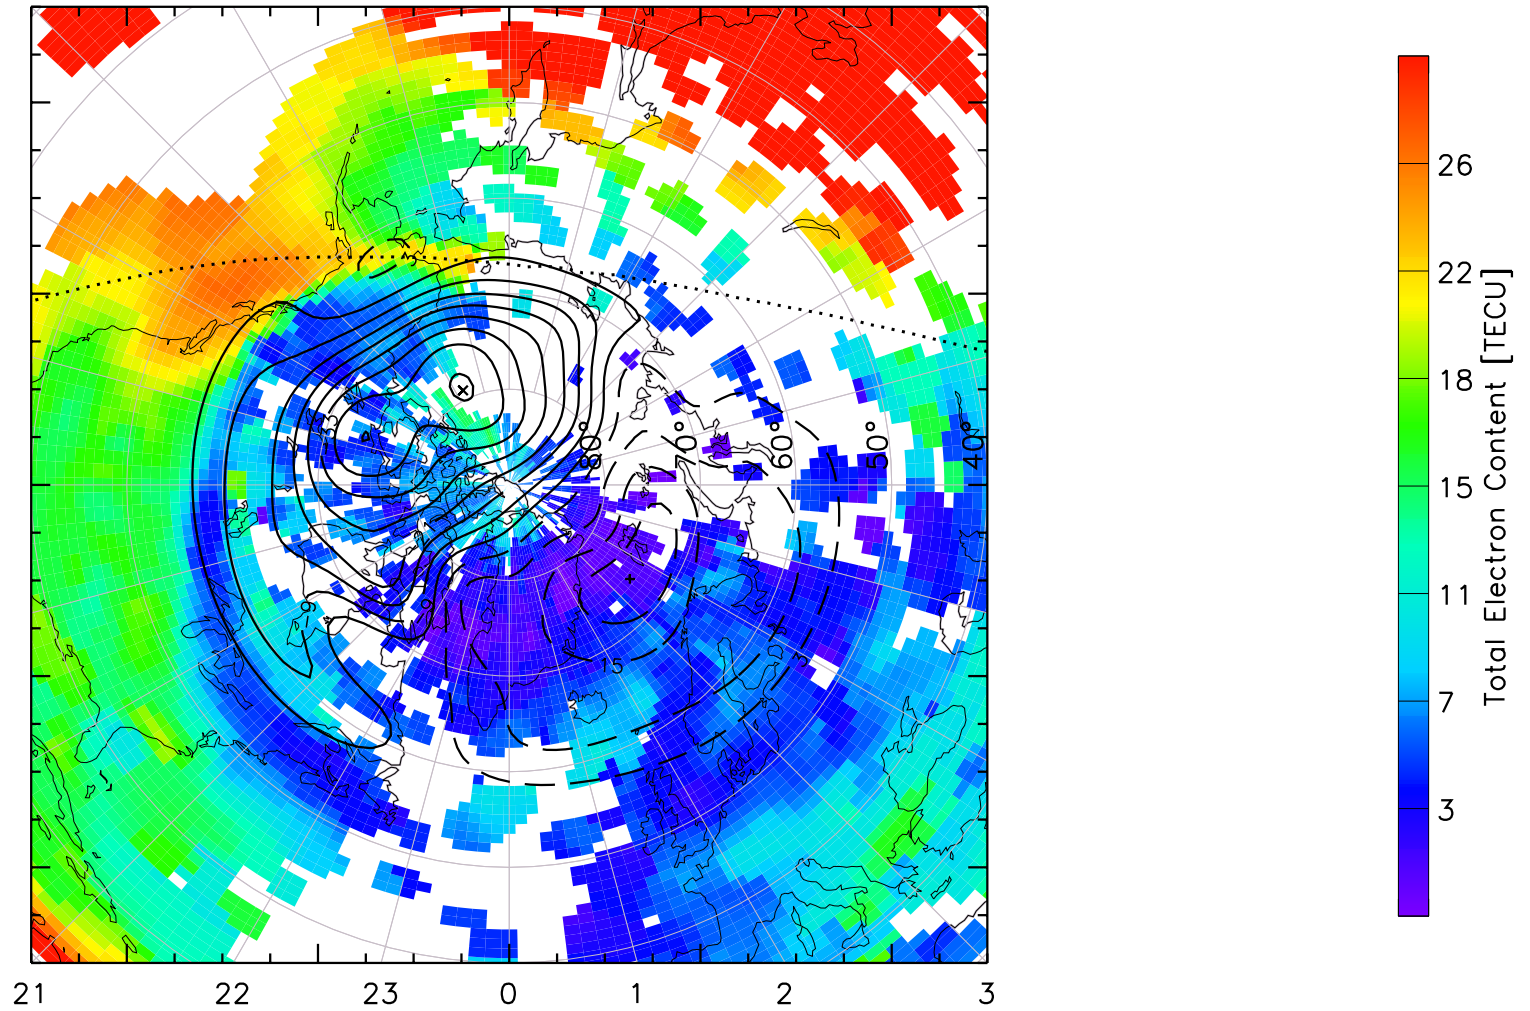

TOTAL ELECTRON CONTENT 14/Nov/2012 01:20:00.0
Median Filtered, Threshold = 0.10 to
14/Nov/2012 01:25:00.0