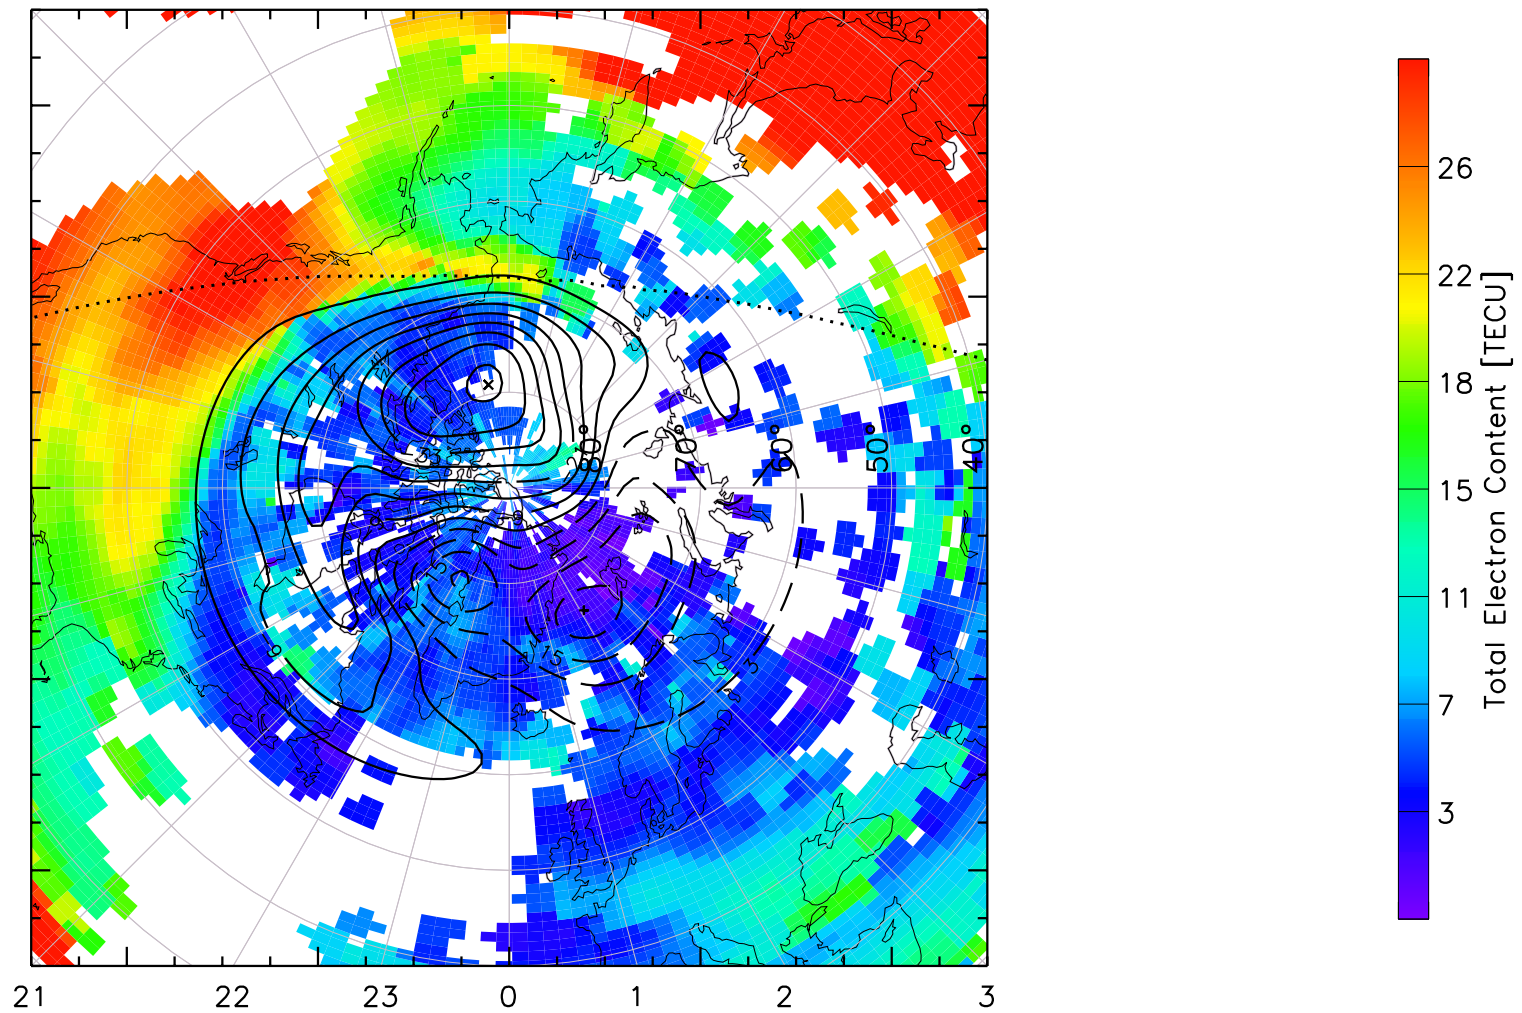

TOTAL ELECTRON CONTENT 14/Nov/2012 00:25:00.0
Median Filtered, Threshold = 0.10 to
14/Nov/2012 00:30:00.0