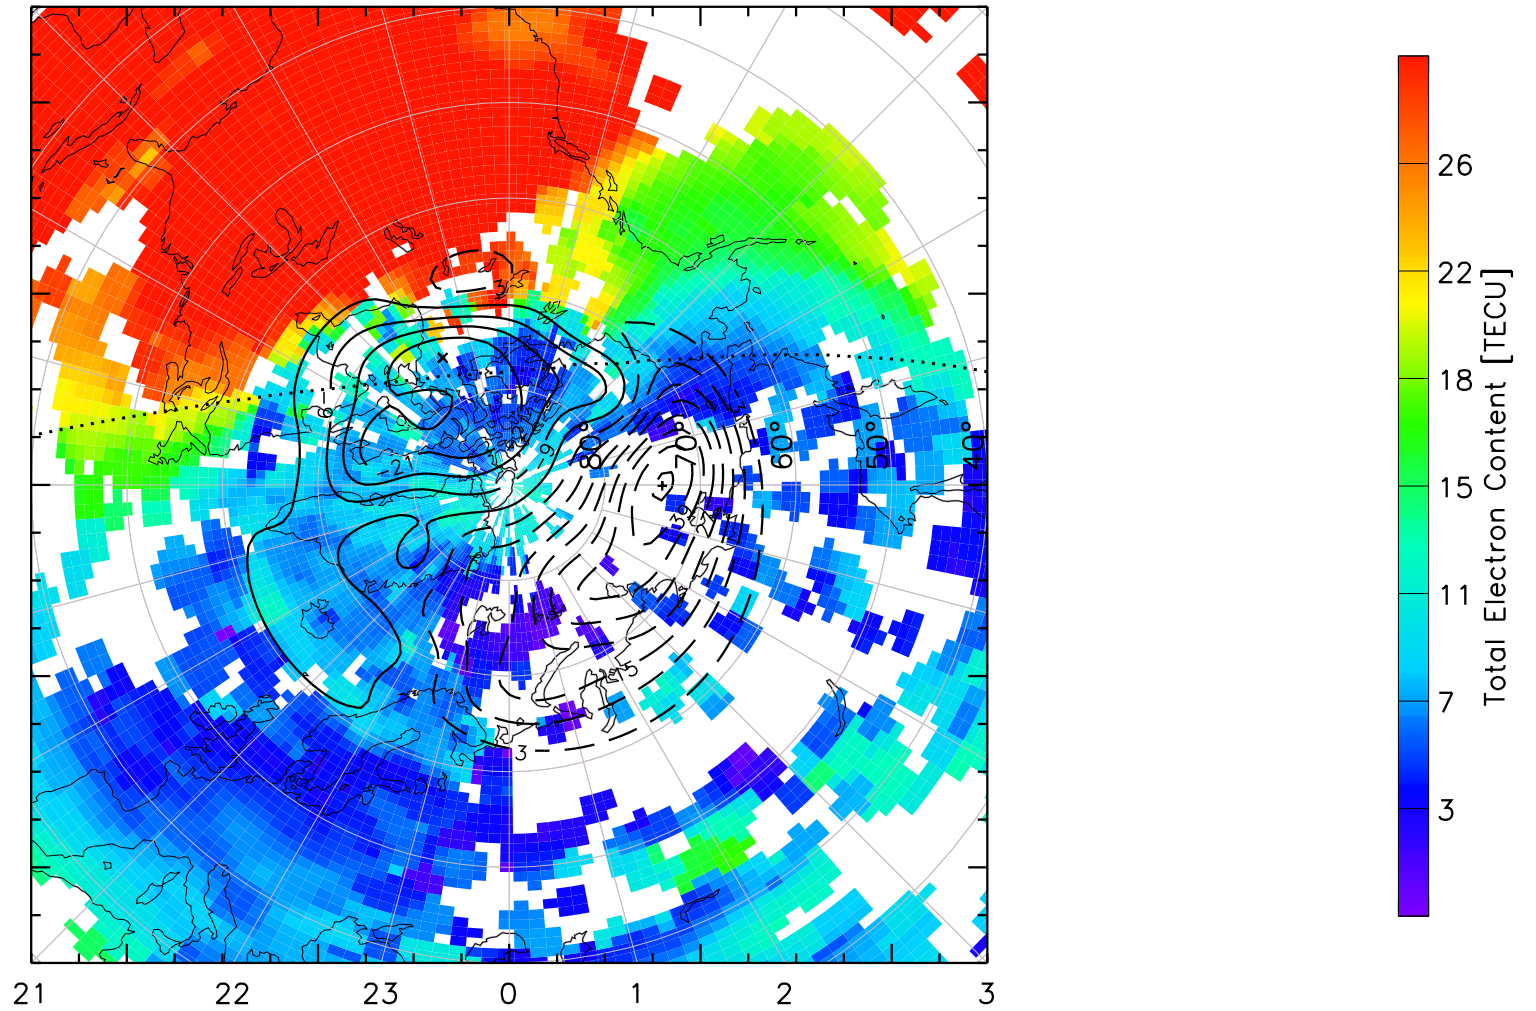

TOTAL ELECTRON CONTENT 13/Nov/2012 20:25:00.0
Median Filtered, Threshold = 0.10 to
13/Nov/2012 20:30:00.0