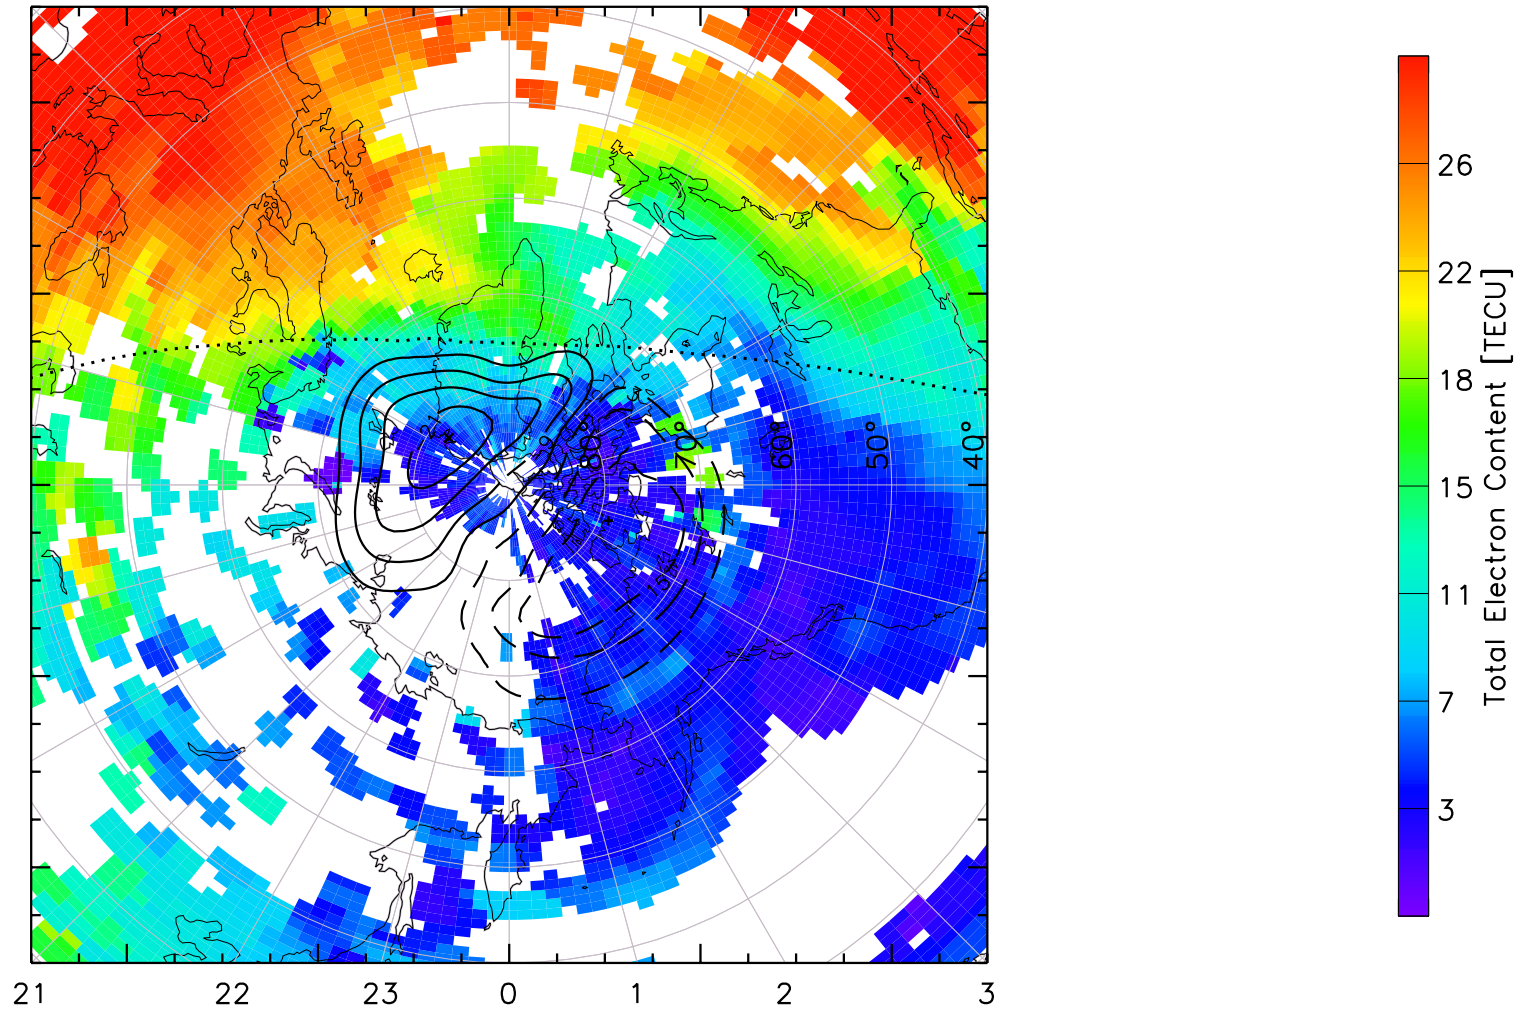

TOTAL ELECTRON CONTENT 13/Nov/2012 13:00:00.0
Median Filtered, Threshold = 0.10 to
13/Nov/2012 13:05:00.0