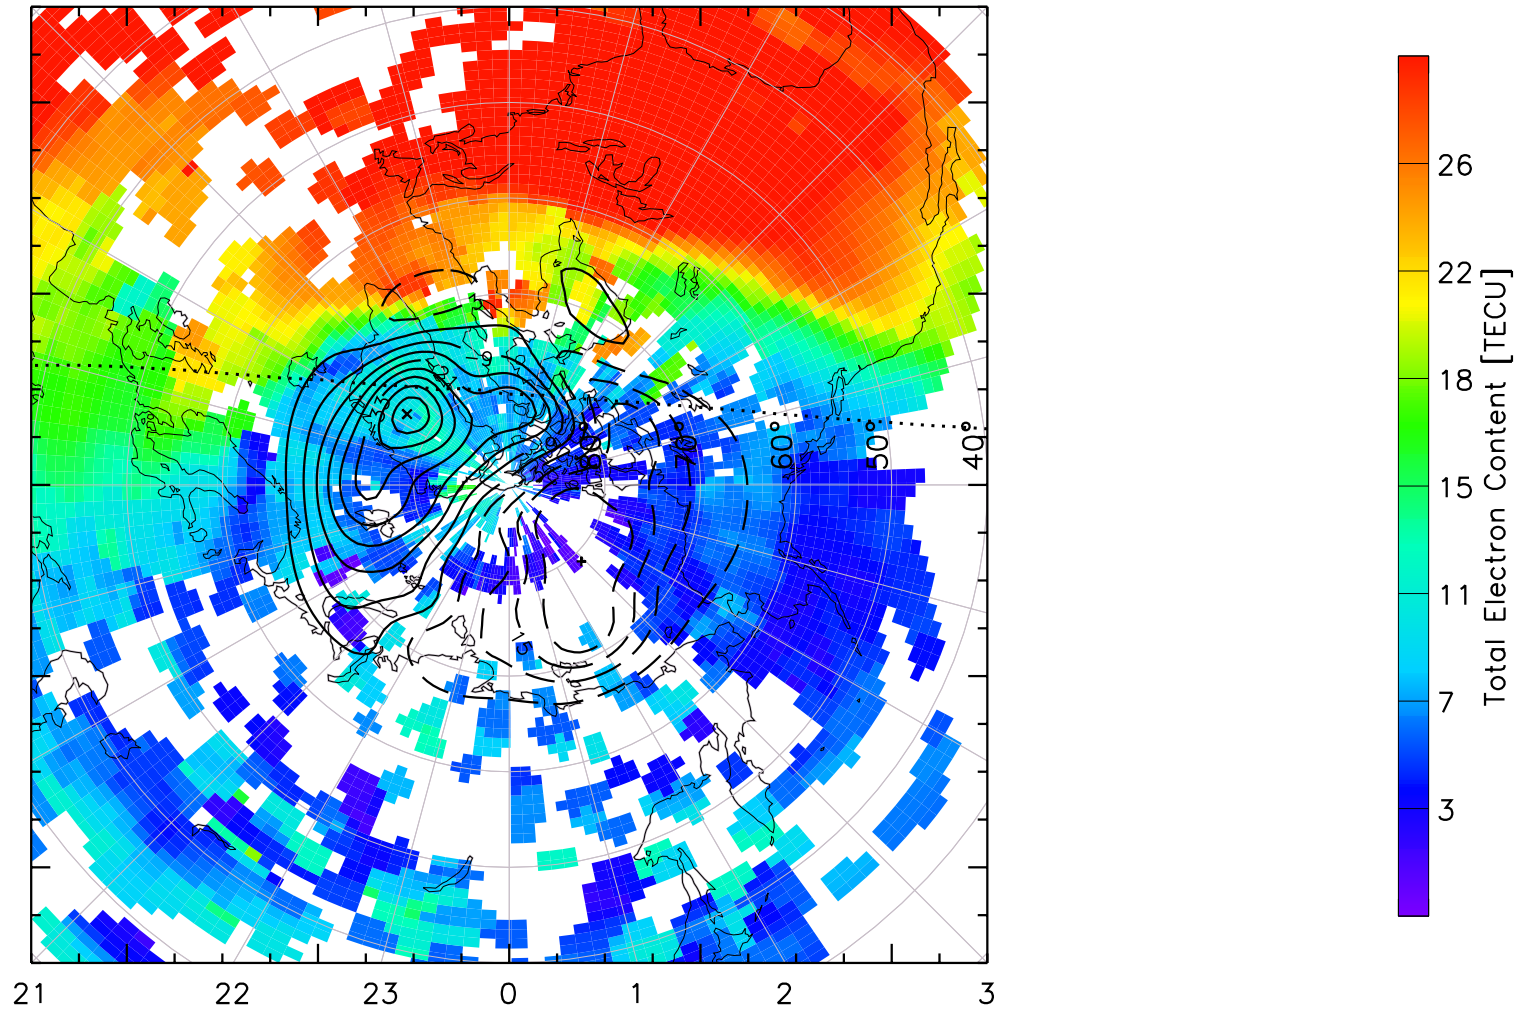

TOTAL ELECTRON CONTENT 13/Nov/2012 15:50:00.0
Median Filtered, Threshold = 0.10 to
13/Nov/2012 15:55:00.0