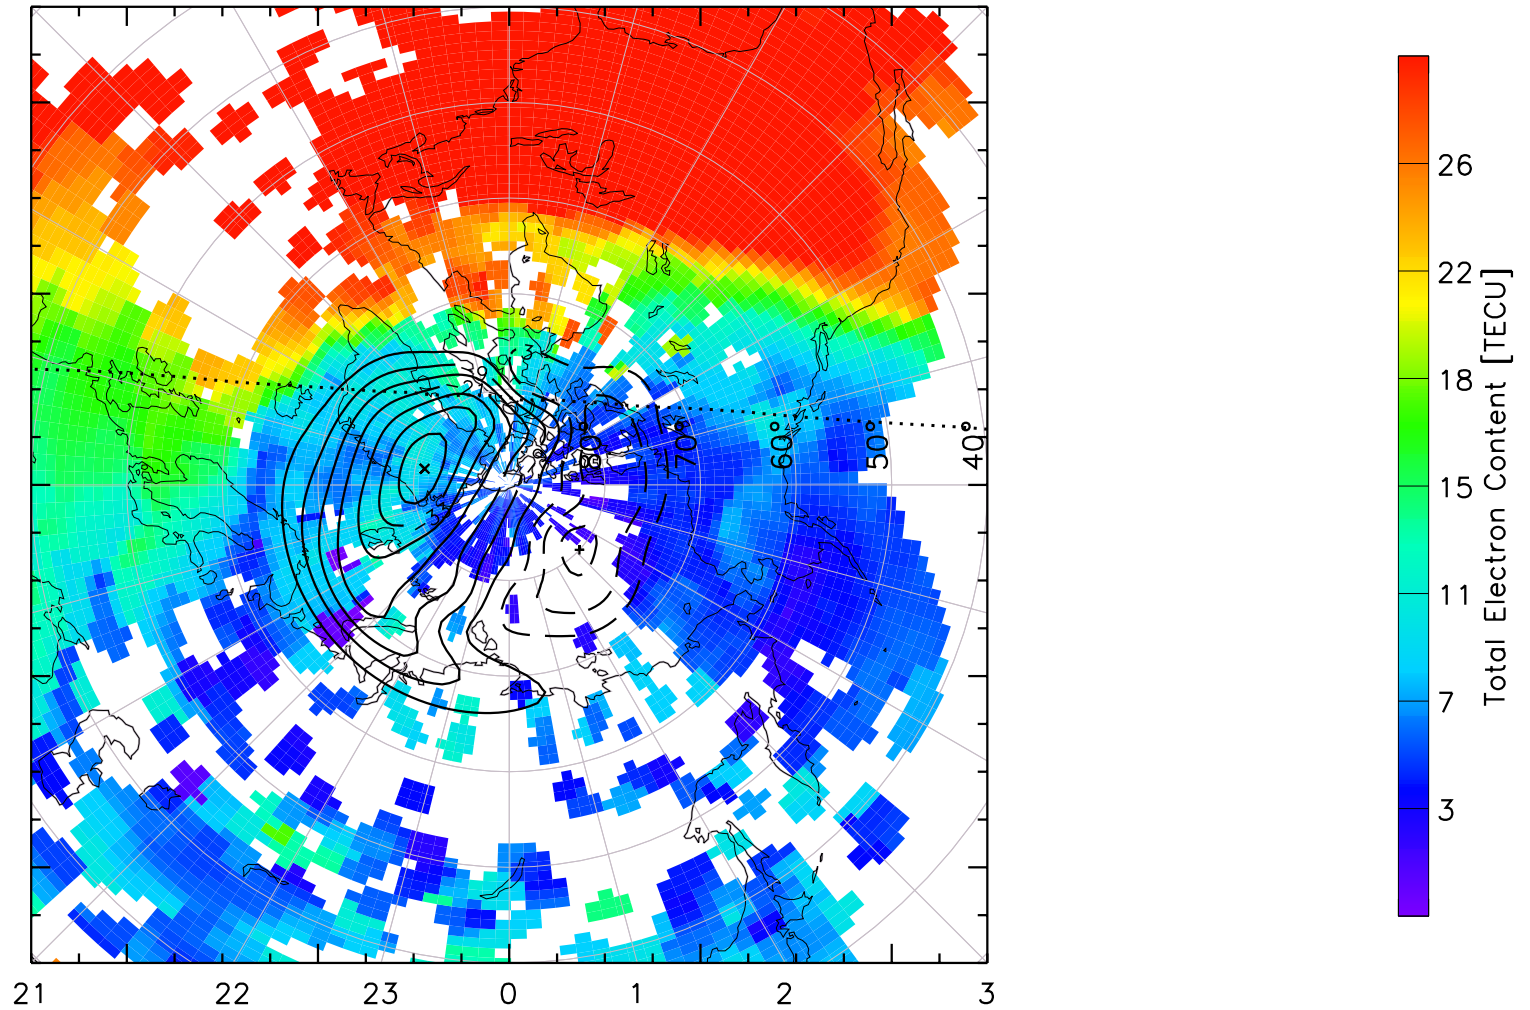

TOTAL ELECTRON CONTENT 13/Nov/2012 16:25:00.0
Median Filtered, Threshold = 0.10 to
13/Nov/2012 16:30:00.0