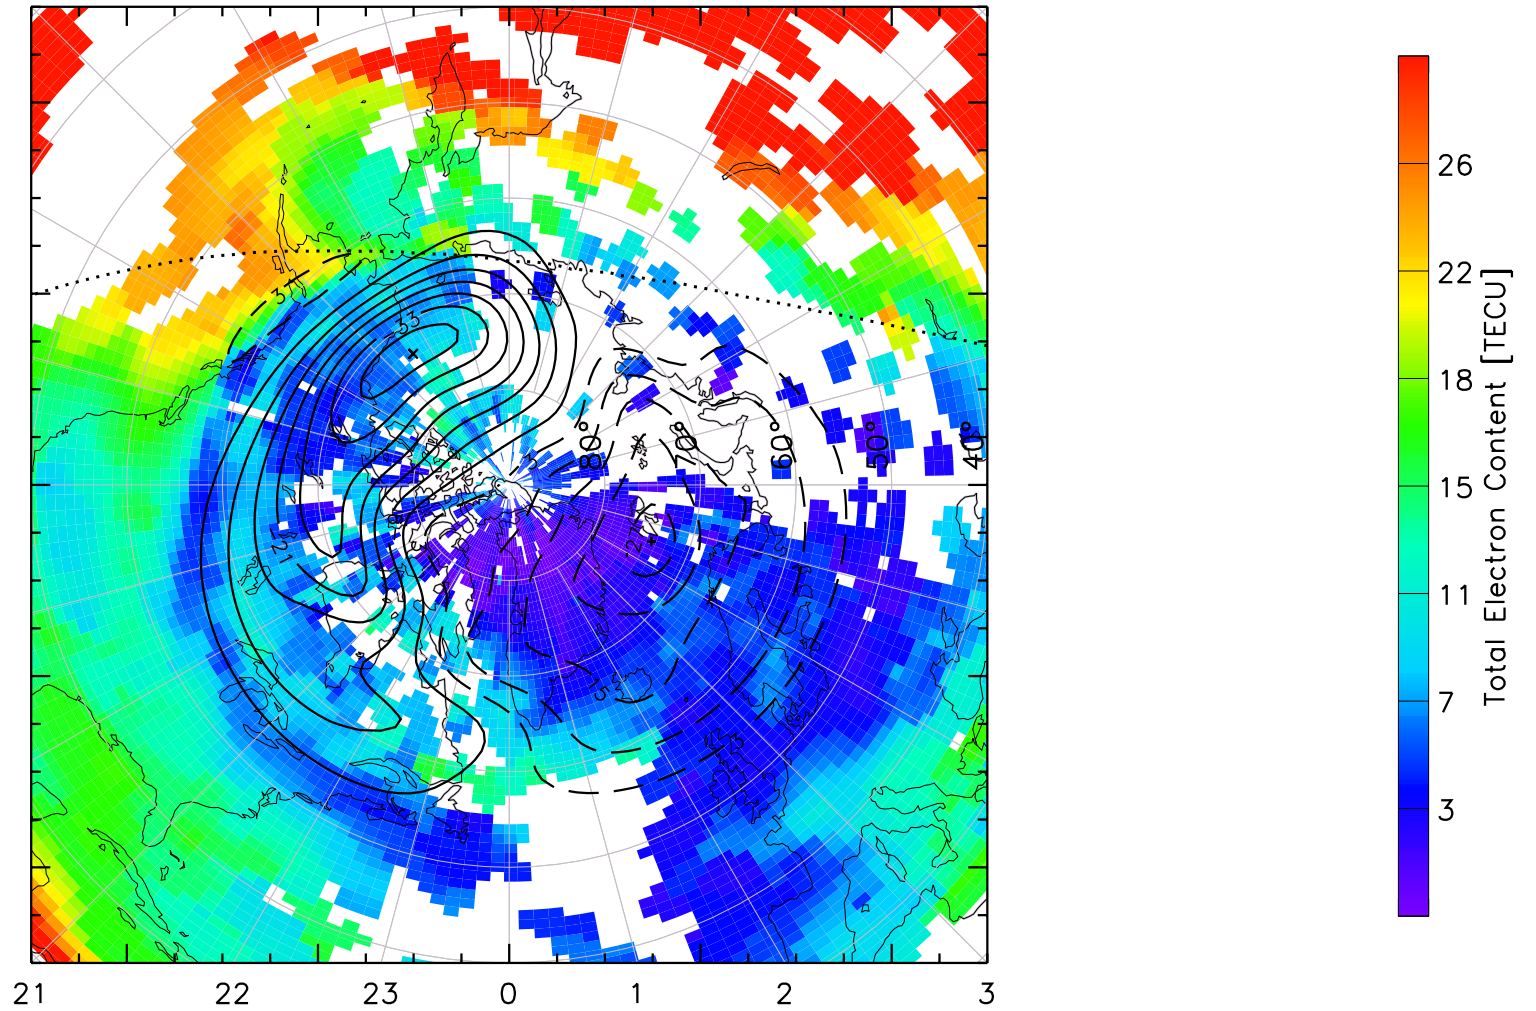

TOTAL ELECTRON CONTENT 14/Nov/2012 02:05:00.0
Median Filtered, Threshold = 0.10 to
14/Nov/2012 02:10:00.0