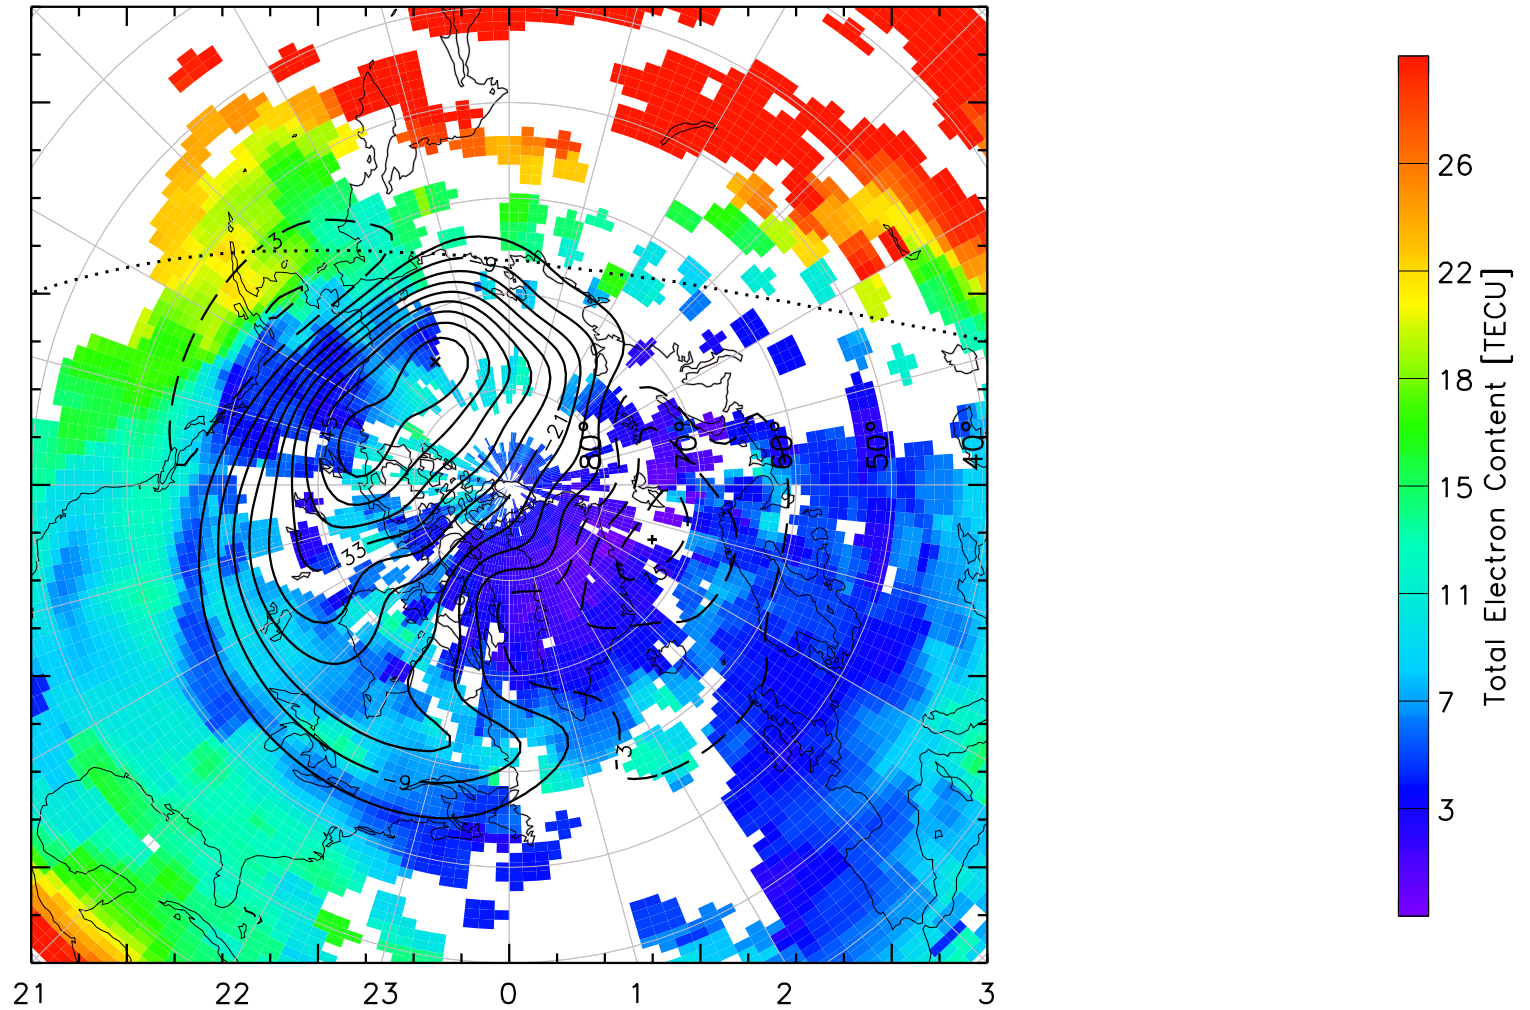

TOTAL ELECTRON CONTENT 14/Nov/2012 02:45:00.0
Median Filtered, Threshold = 0.10 to
14/Nov/2012 02:50:00.0