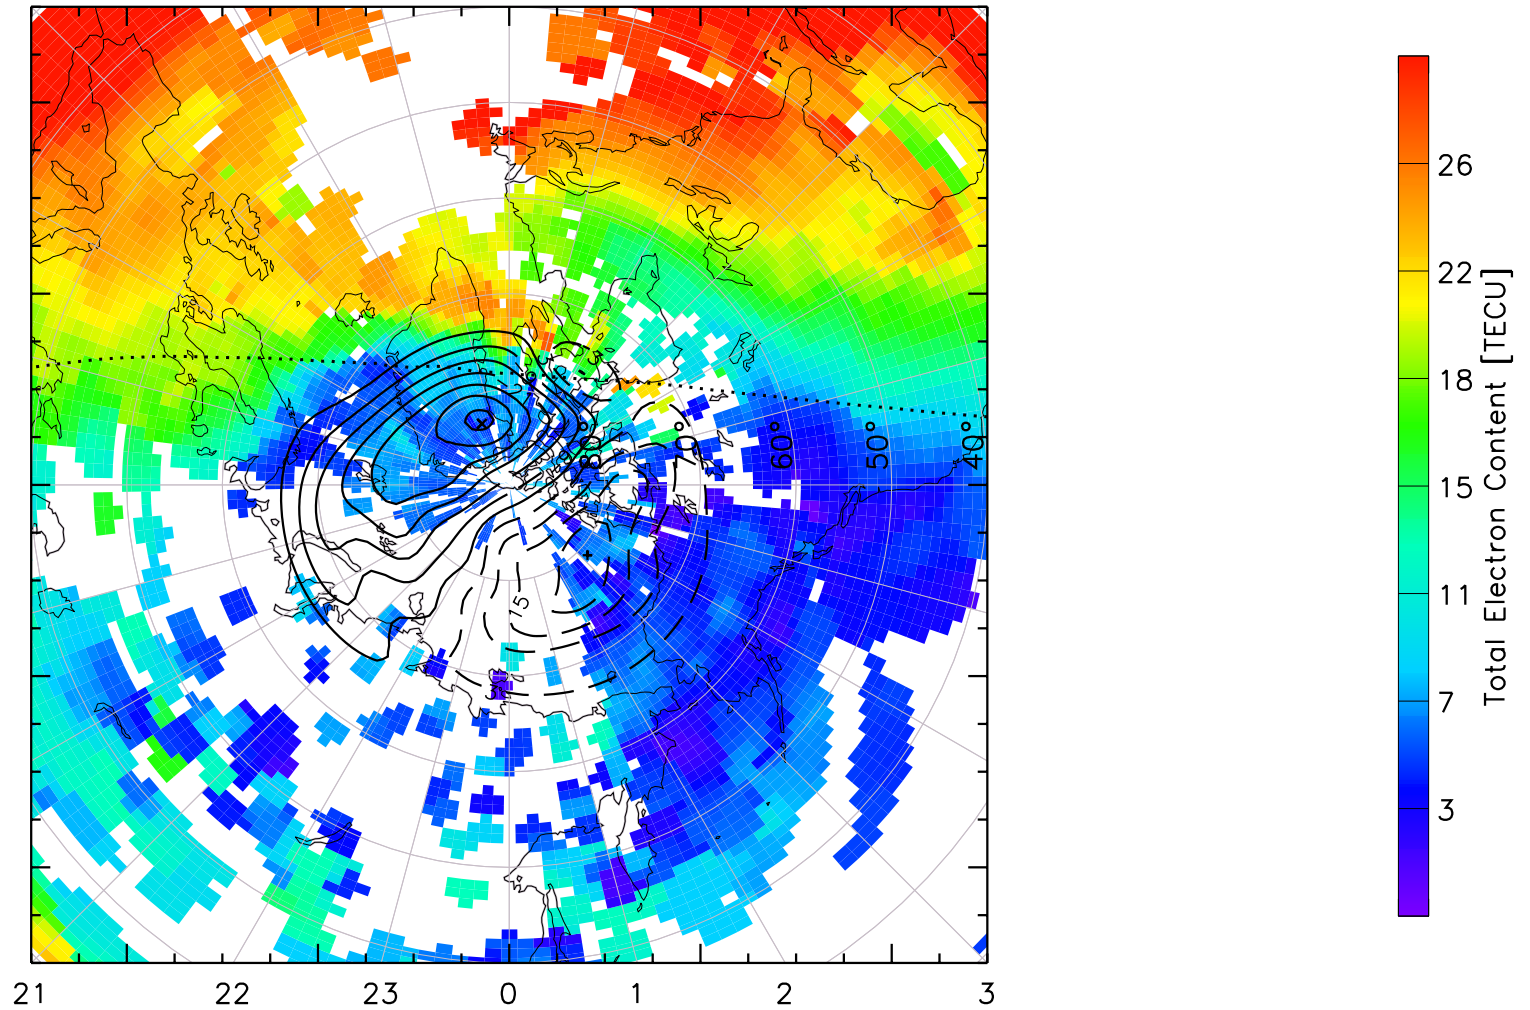

TOTAL ELECTRON CONTENT 13/Nov/2012 14:25:00.0
Median Filtered, Threshold = 0.10 to
13/Nov/2012 14:30:00.0