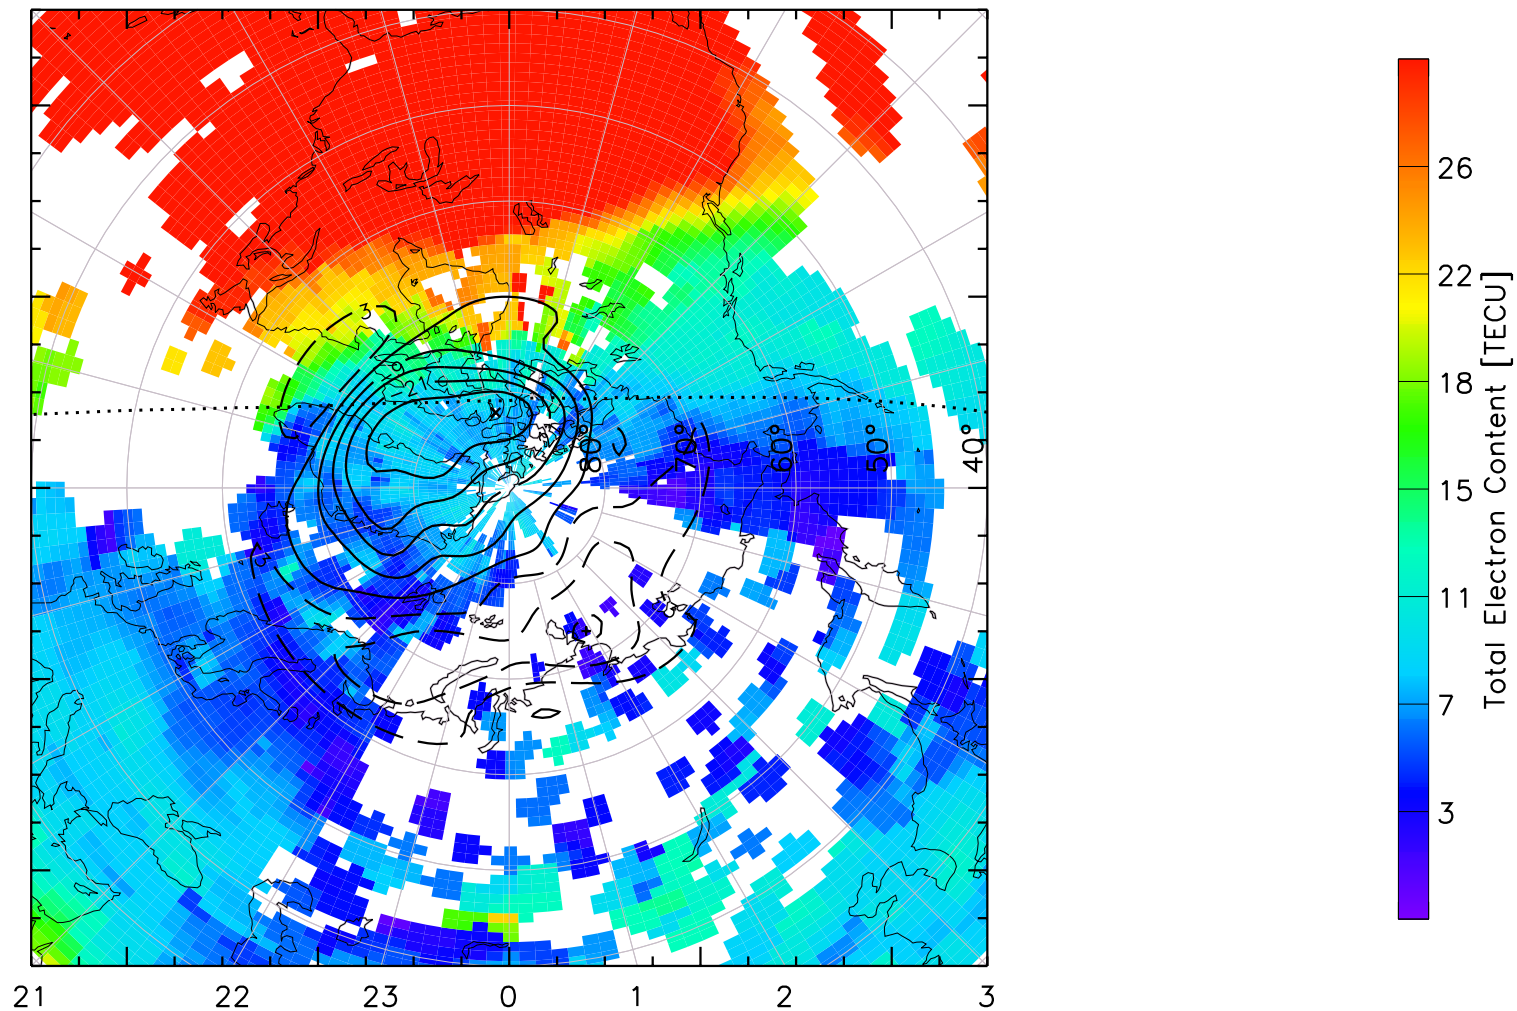

TOTAL ELECTRON CONTENT 13/Nov/2012 18:30:00.0
Median Filtered, Threshold = 0.10 to
13/Nov/2012 18:35:00.0