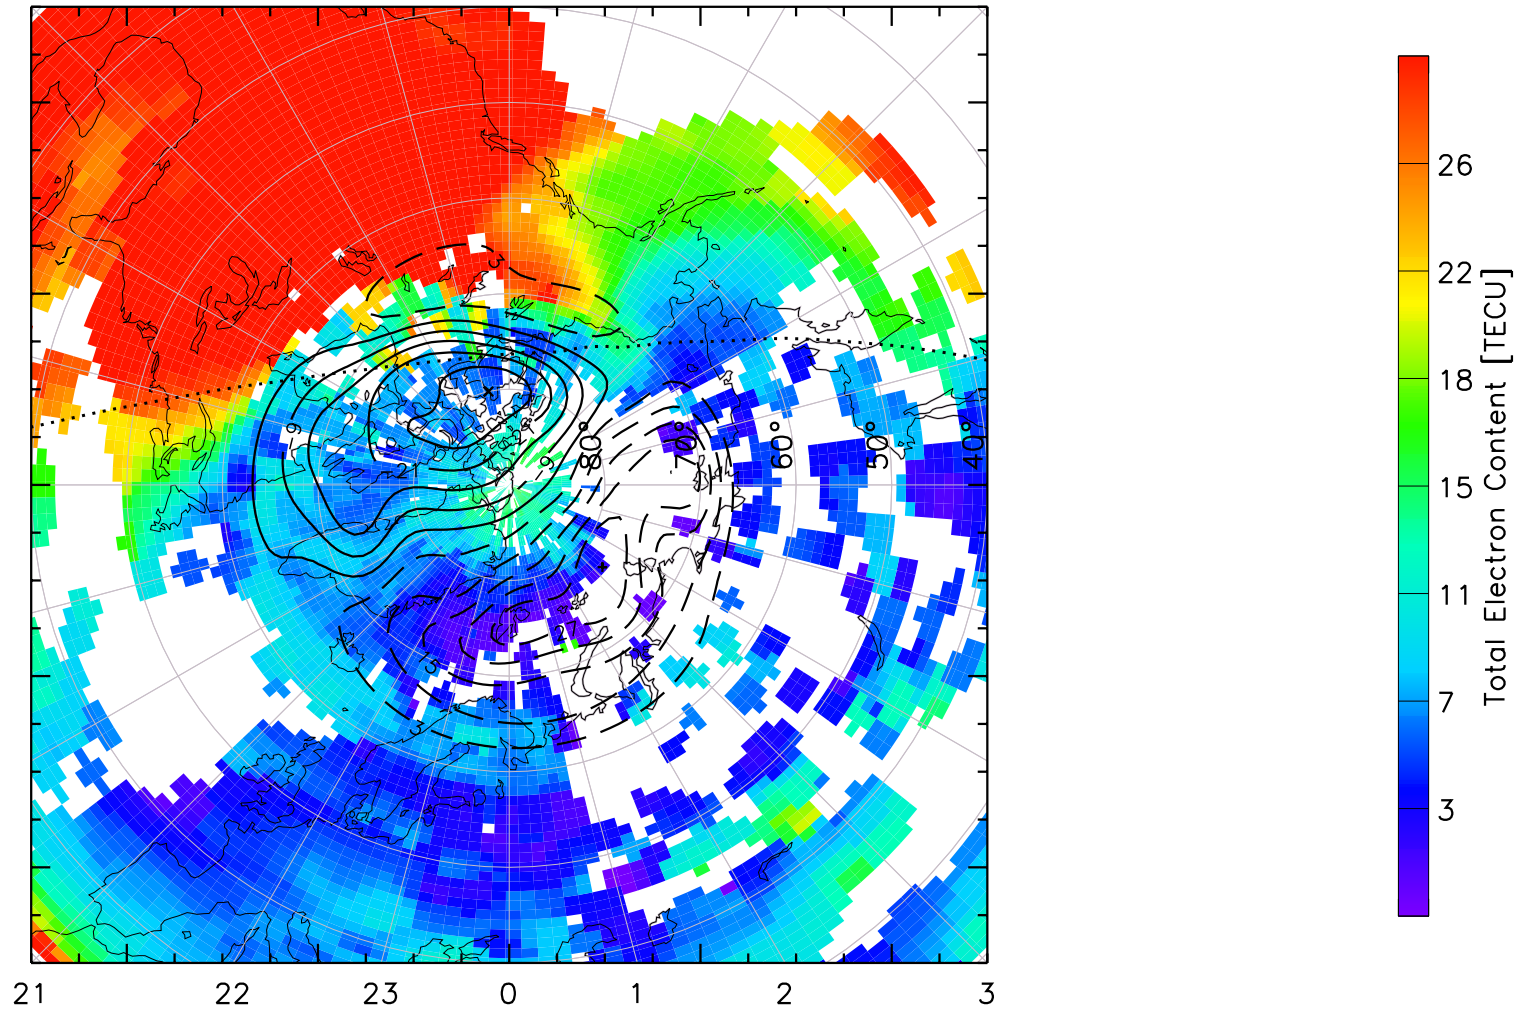

TOTAL ELECTRON CONTENT 13/Nov/2012 21:10:00.0
Median Filtered, Threshold = 0.10 to
13/Nov/2012 21:15:00.0