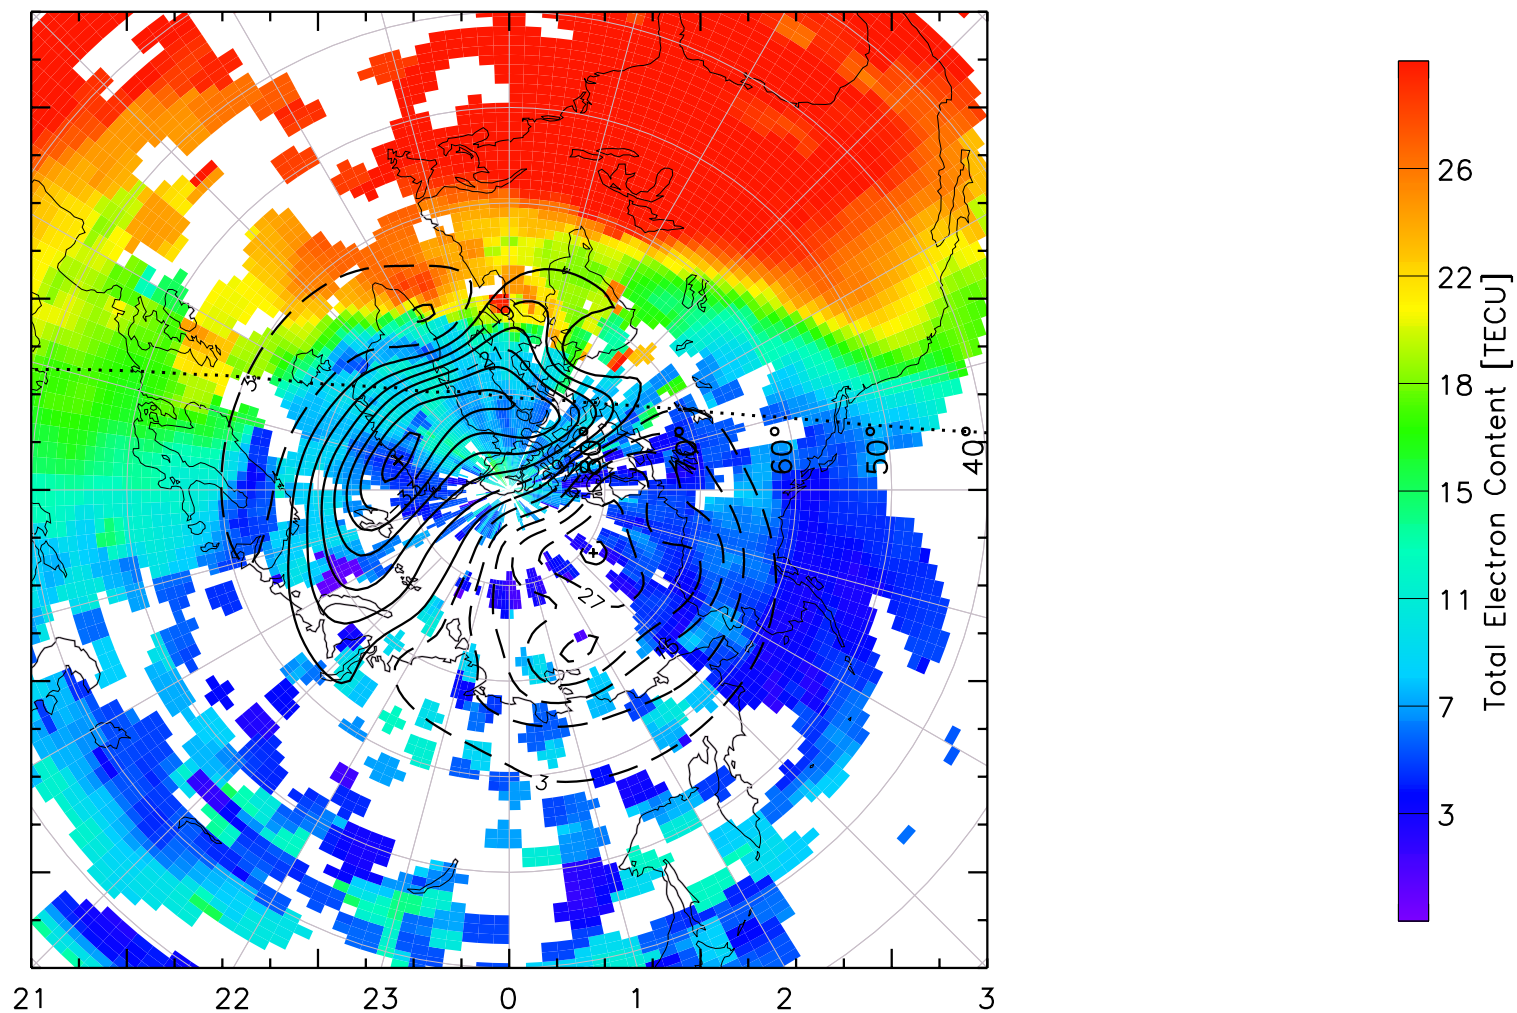

TOTAL ELECTRON CONTENT 13/Nov/2012 15:40:00.0
Median Filtered, Threshold = 0.10 to
13/Nov/2012 15:45:00.0