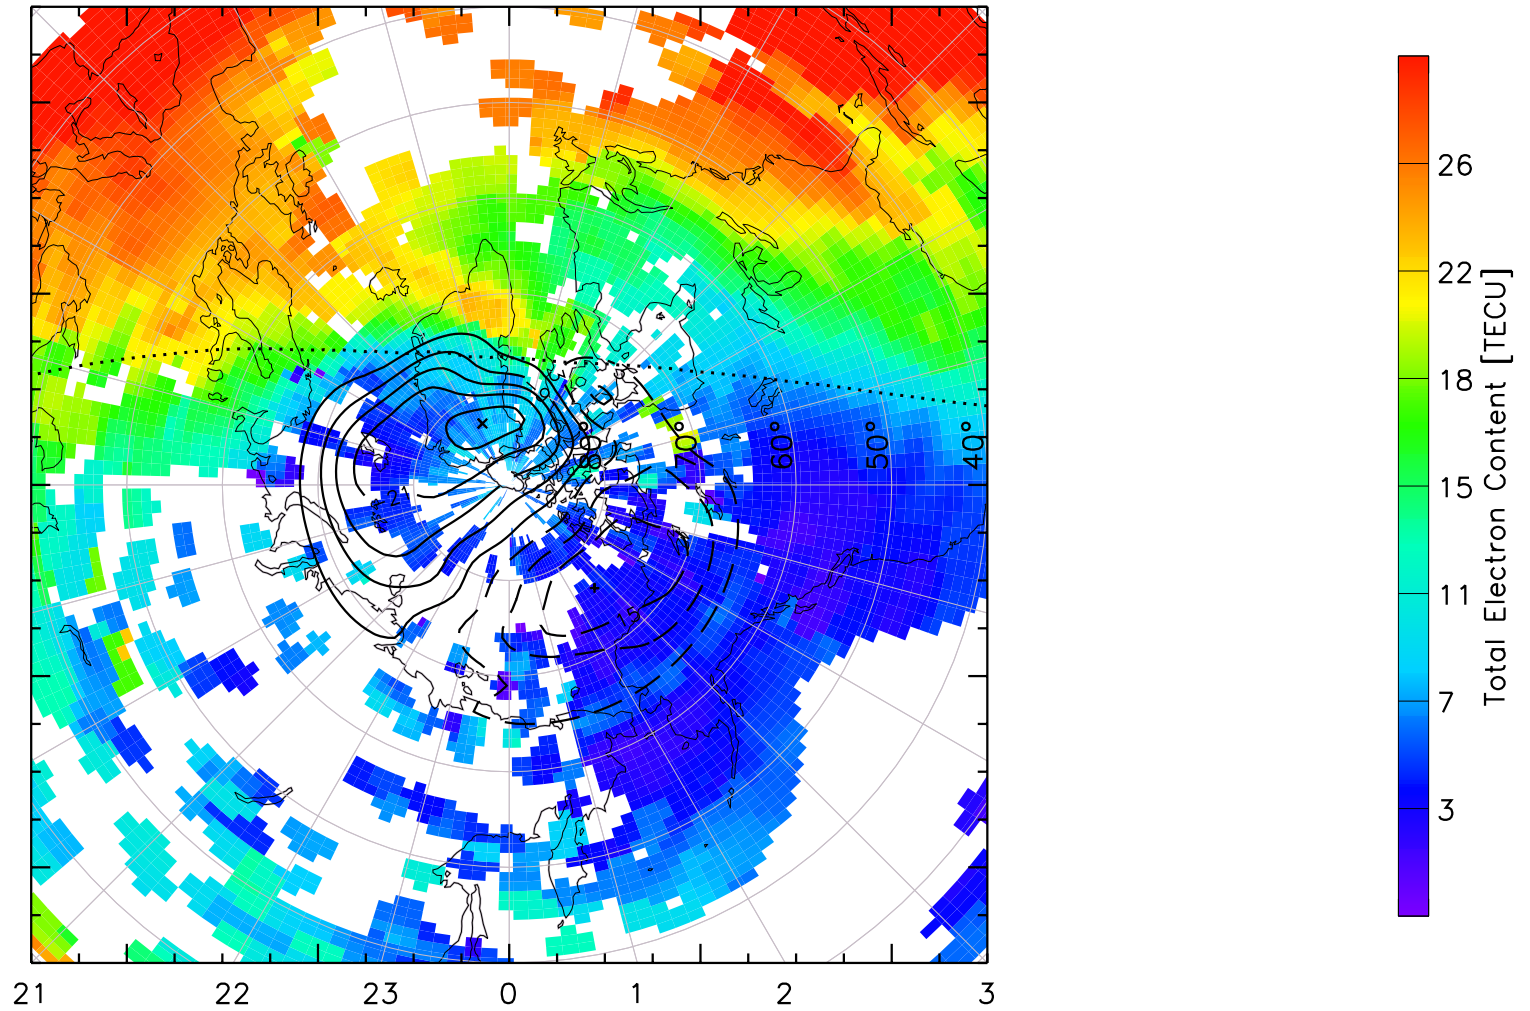

TOTAL ELECTRON CONTENT 13/Nov/2012 13:40:00.0
Median Filtered, Threshold = 0.10 to
13/Nov/2012 13:45:00.0