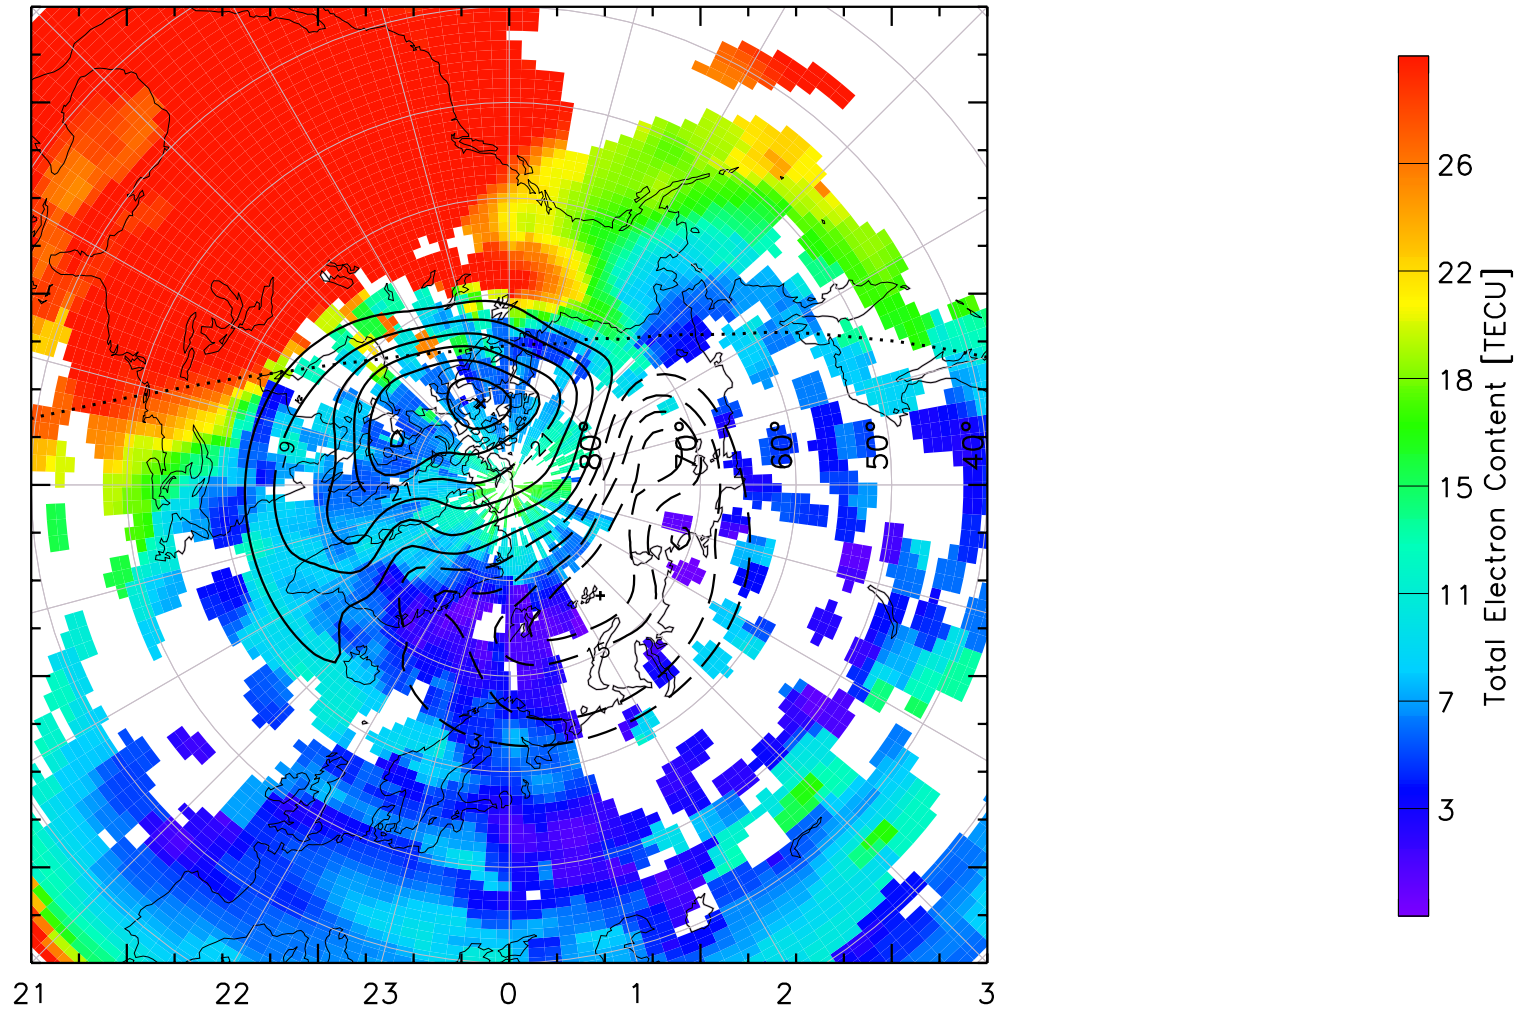

TOTAL ELECTRON CONTENT 13/Nov/2012 21:30:00.0
Median Filtered, Threshold = 0.10 to
13/Nov/2012 21:35:00.0