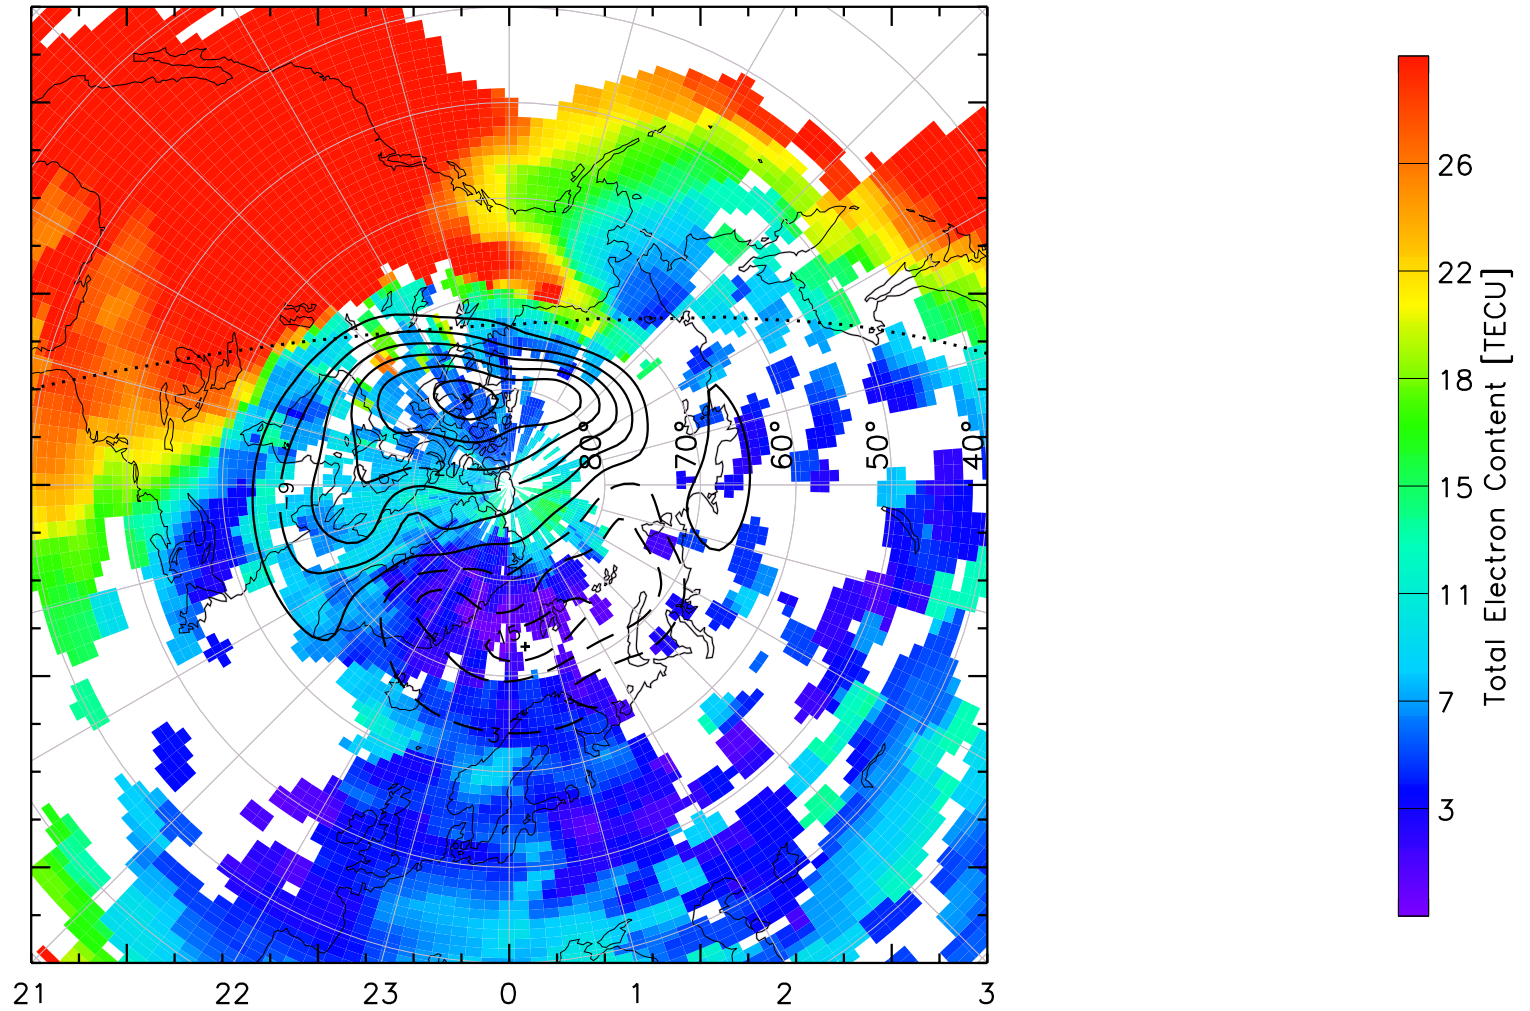

TOTAL ELECTRON CONTENT 13/Nov/2012 22:20:00.0
Median Filtered, Threshold = 0.10 to
13/Nov/2012 22:25:00.0