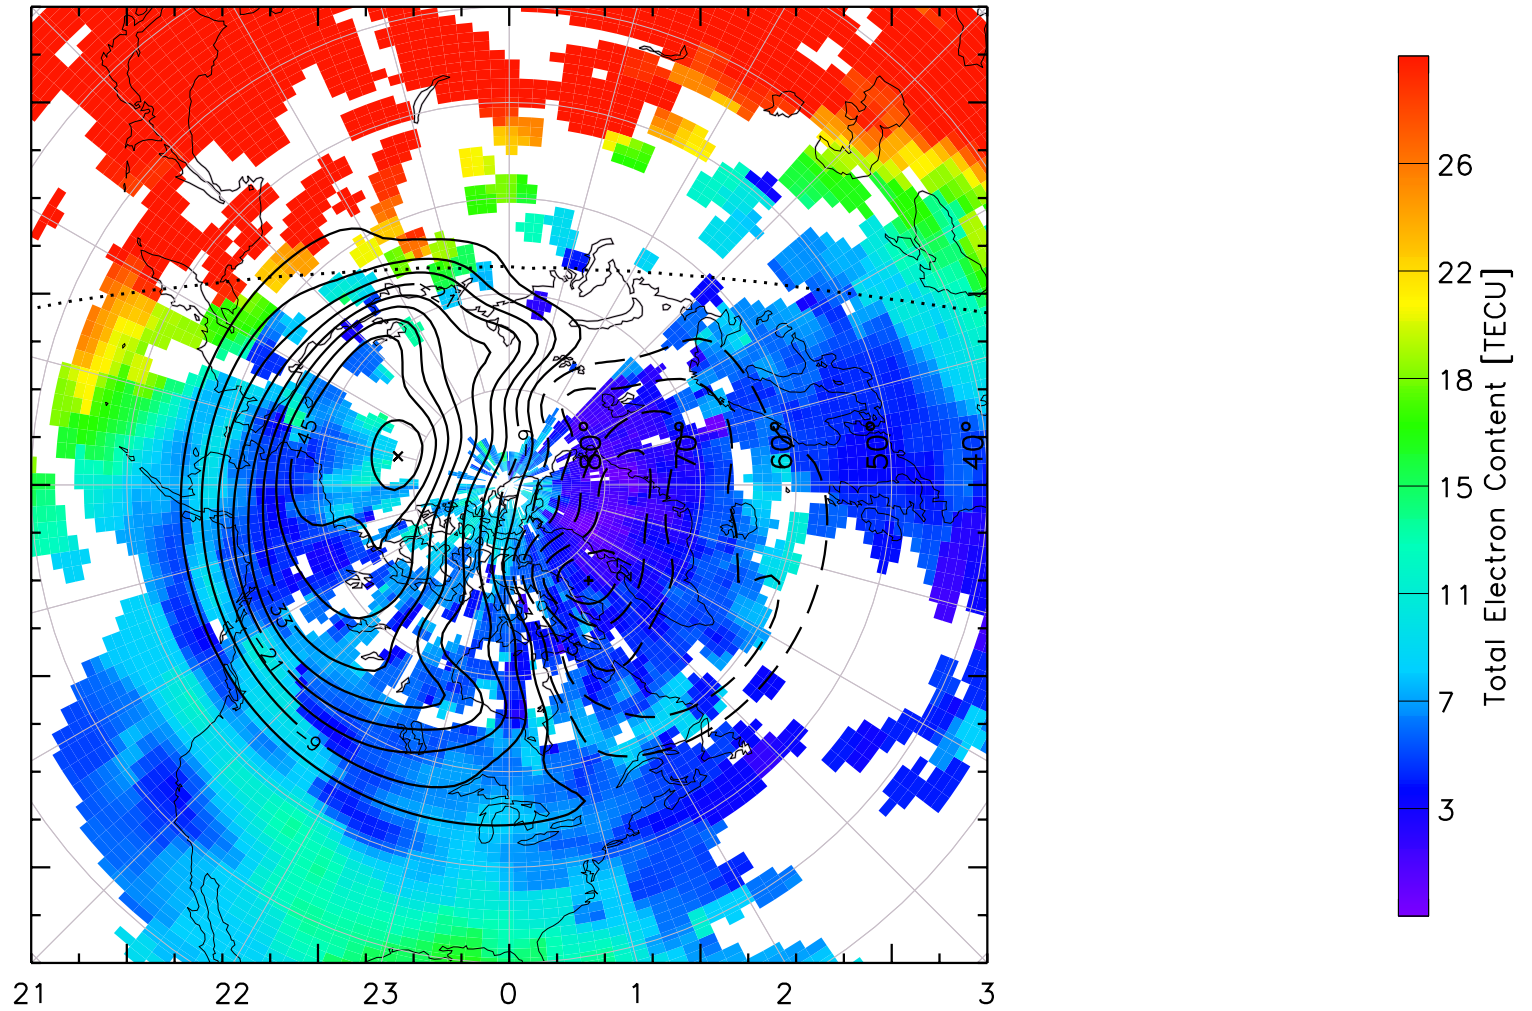

TOTAL ELECTRON CONTENT 14/Nov/2012 05:10:00.0
Median Filtered, Threshold = 0.10 to
14/Nov/2012 05:15:00.0