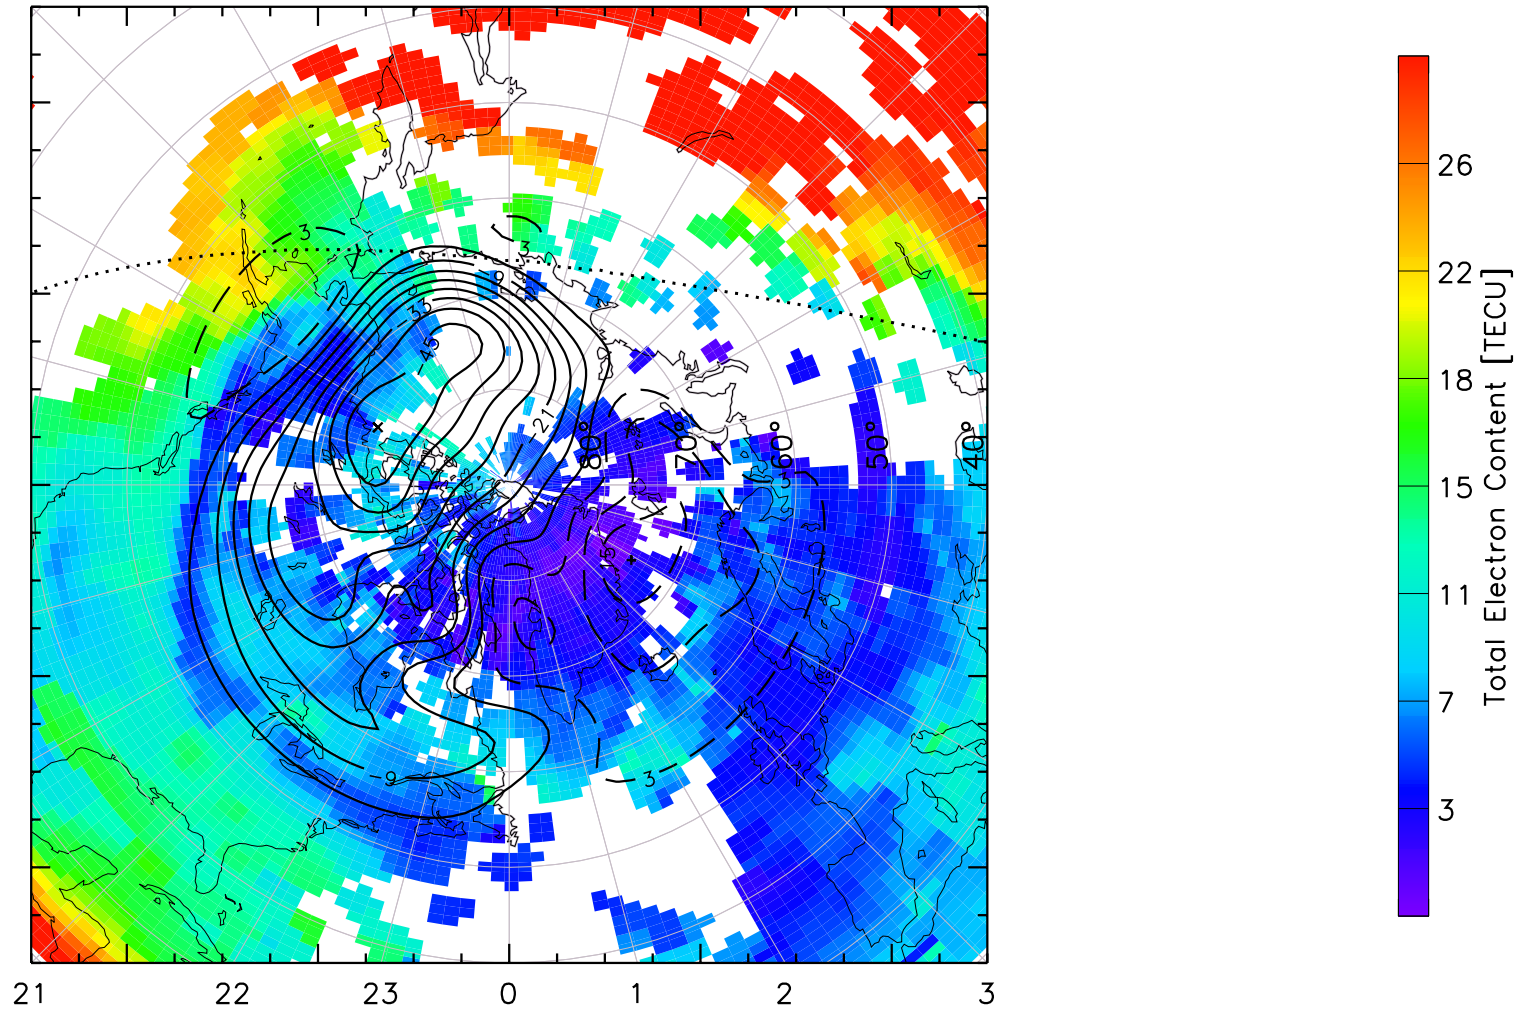

TOTAL ELECTRON CONTENT 14/Nov/2012 02:35:00.0
Median Filtered, Threshold = 0.10 to
14/Nov/2012 02:40:00.0