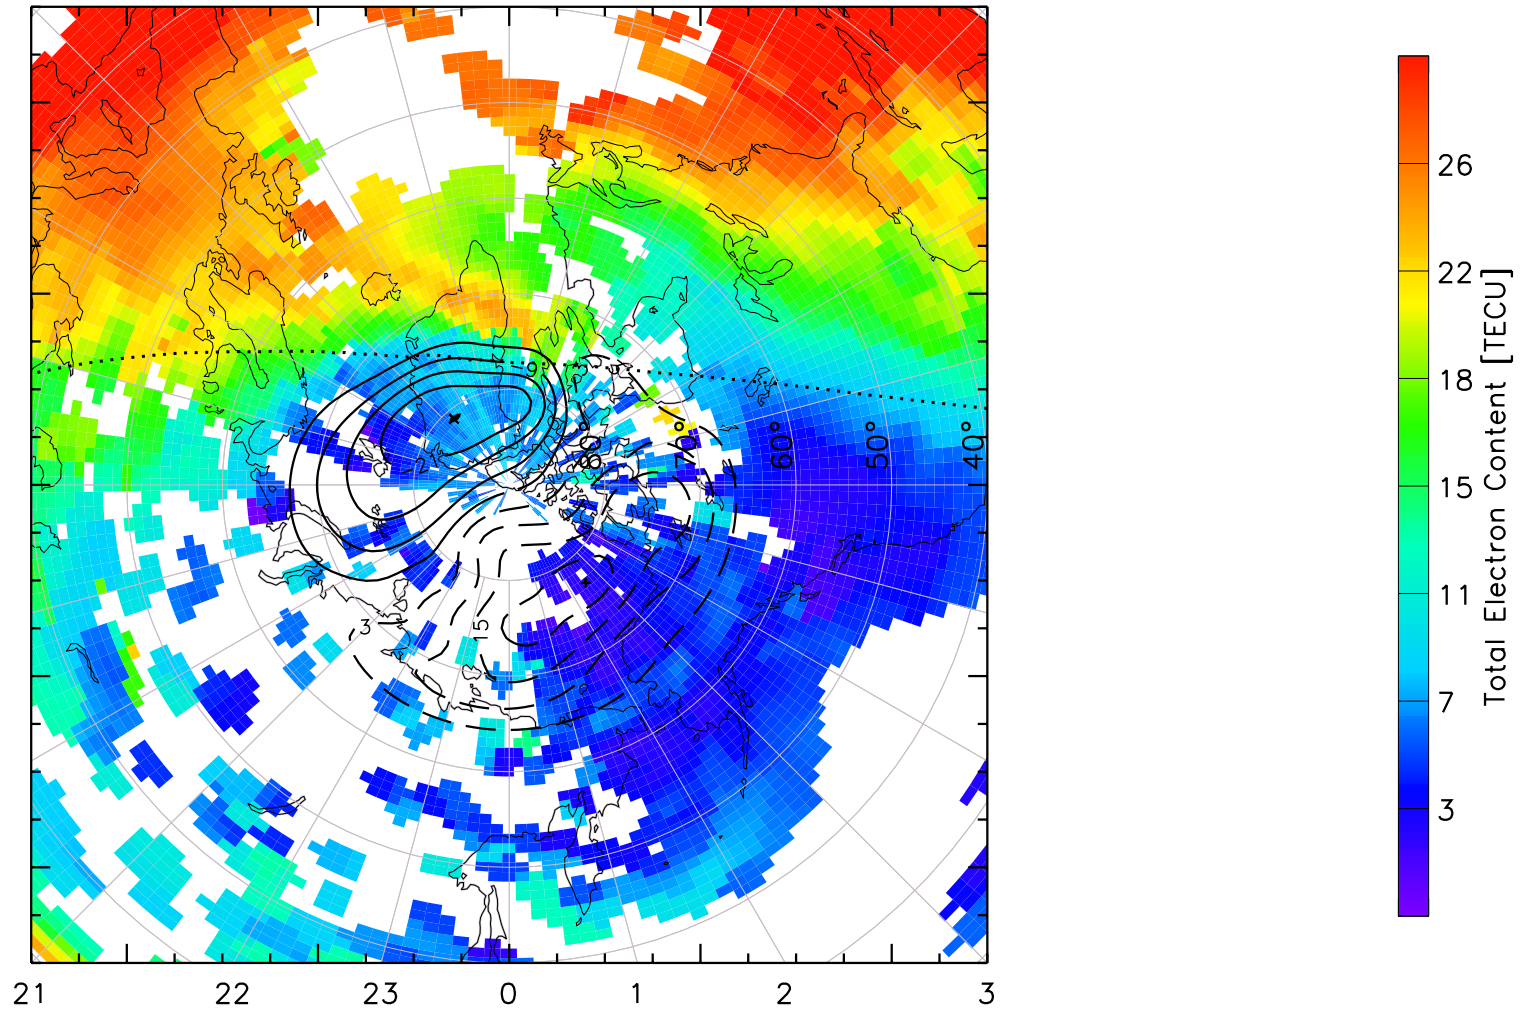

TOTAL ELECTRON CONTENT 13/Nov/2012 13:50:00.0
Median Filtered, Threshold = 0.10 to
13/Nov/2012 13:55:00.0