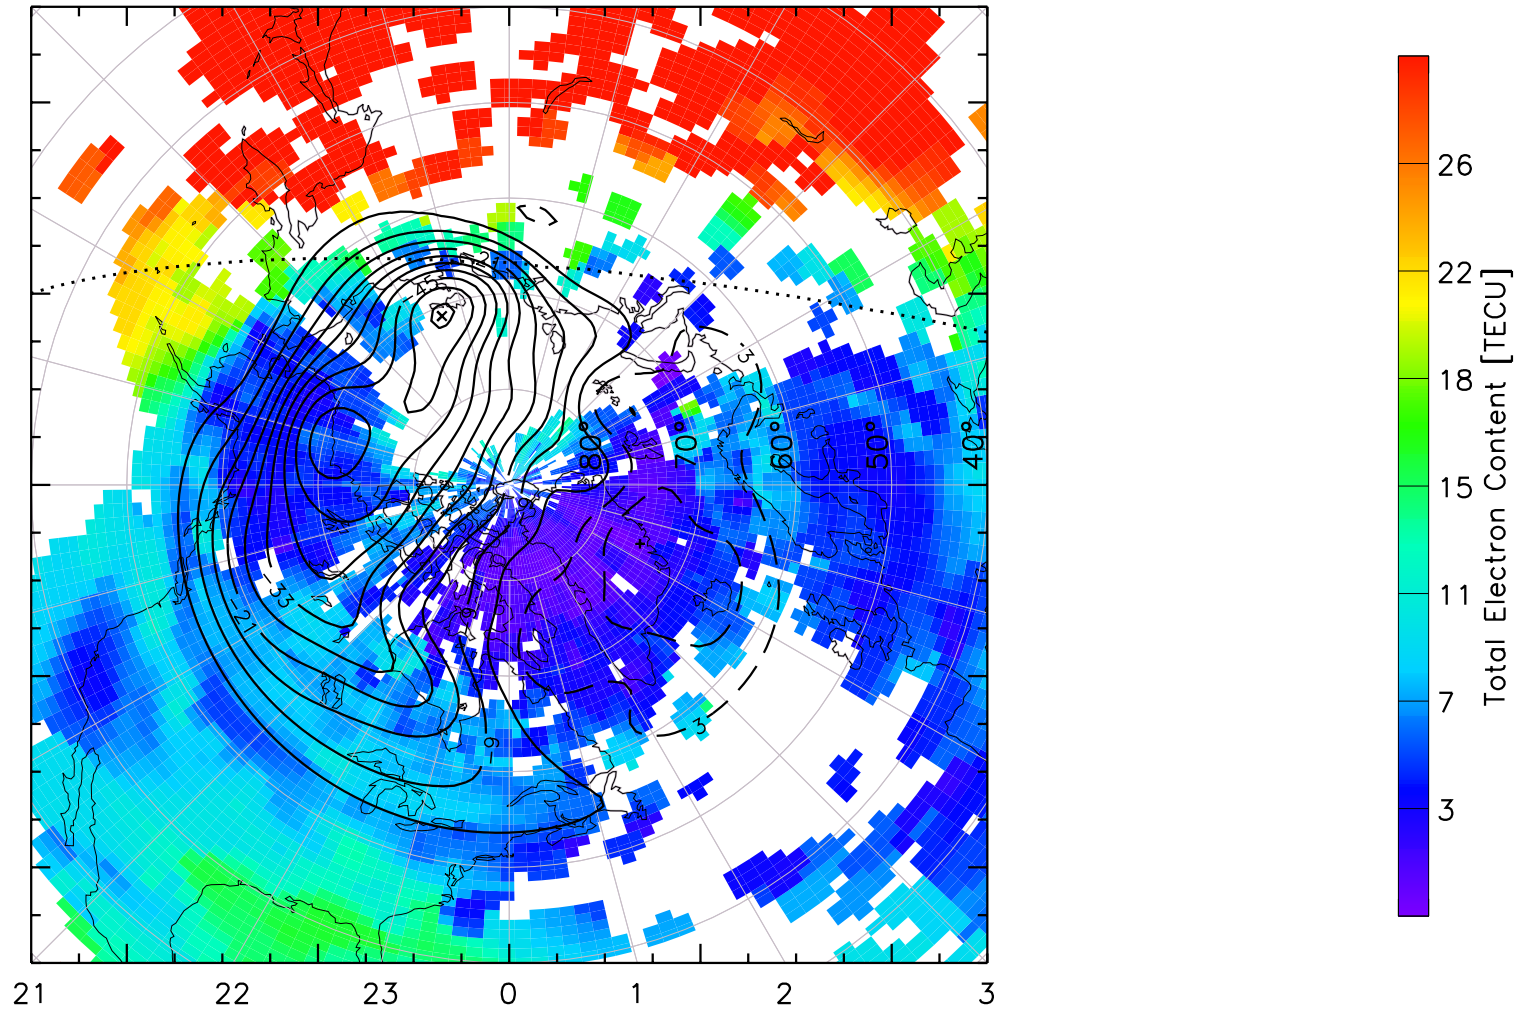

TOTAL ELECTRON CONTENT 14/Nov/2012 03:55:00.0
Median Filtered, Threshold = 0.10 to
14/Nov/2012 04:00:00.0