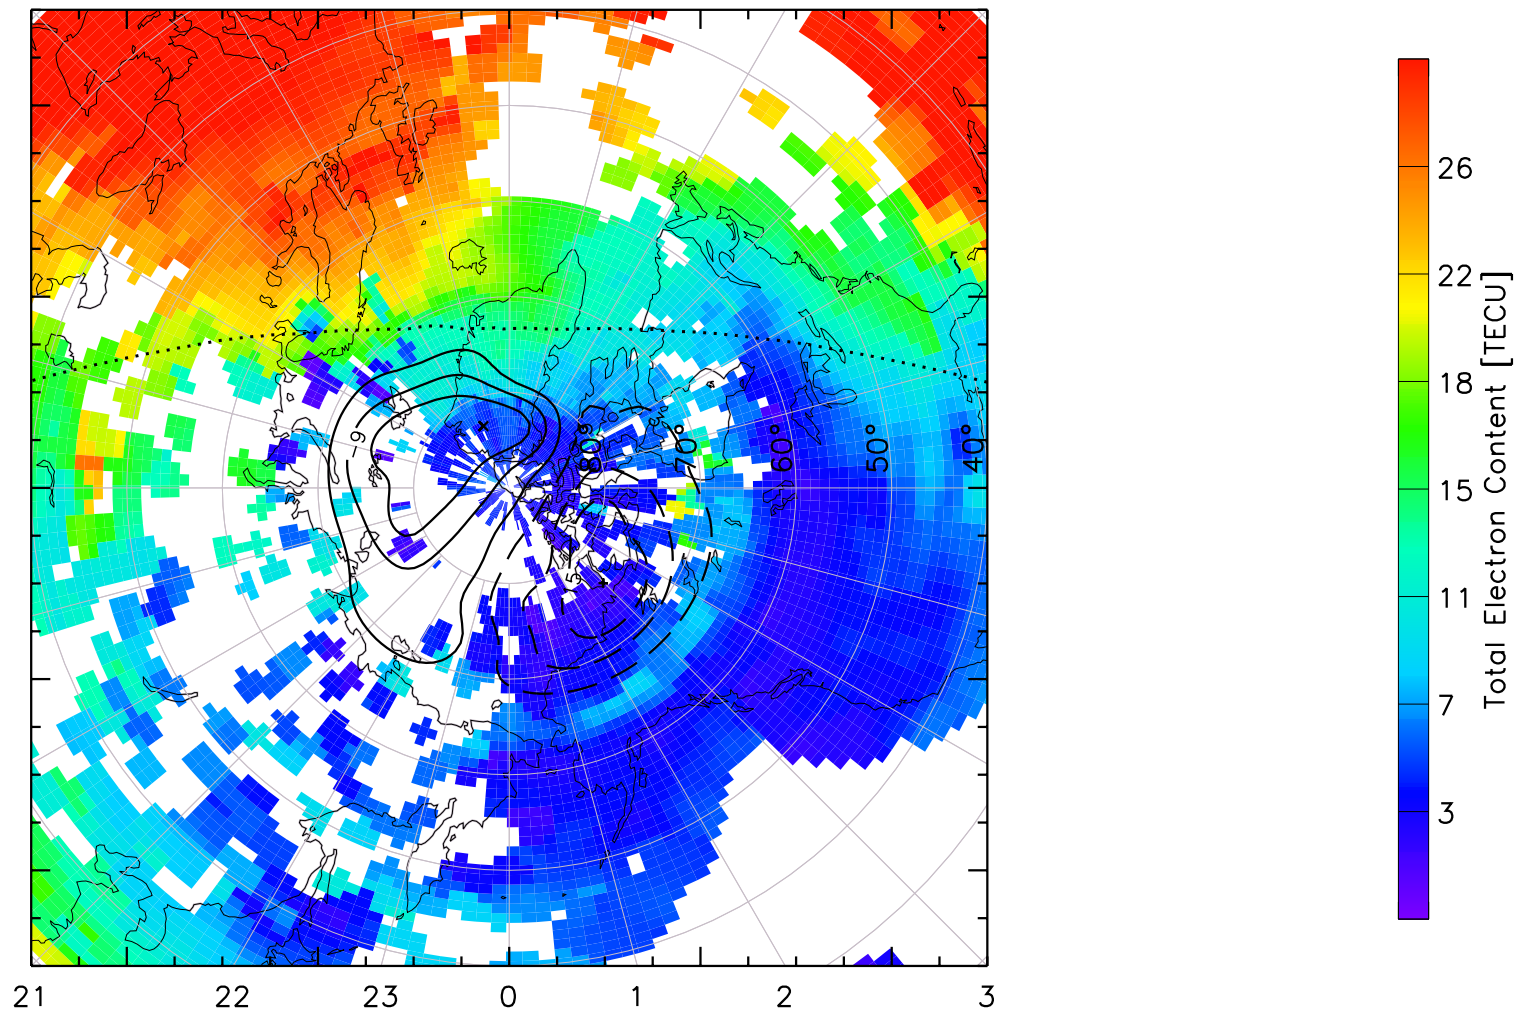

TOTAL ELECTRON CONTENT 13/Nov/2012 12:15:00.0
Median Filtered, Threshold = 0.10 to
13/Nov/2012 12:20:00.0

1200 0600
[Empty box]