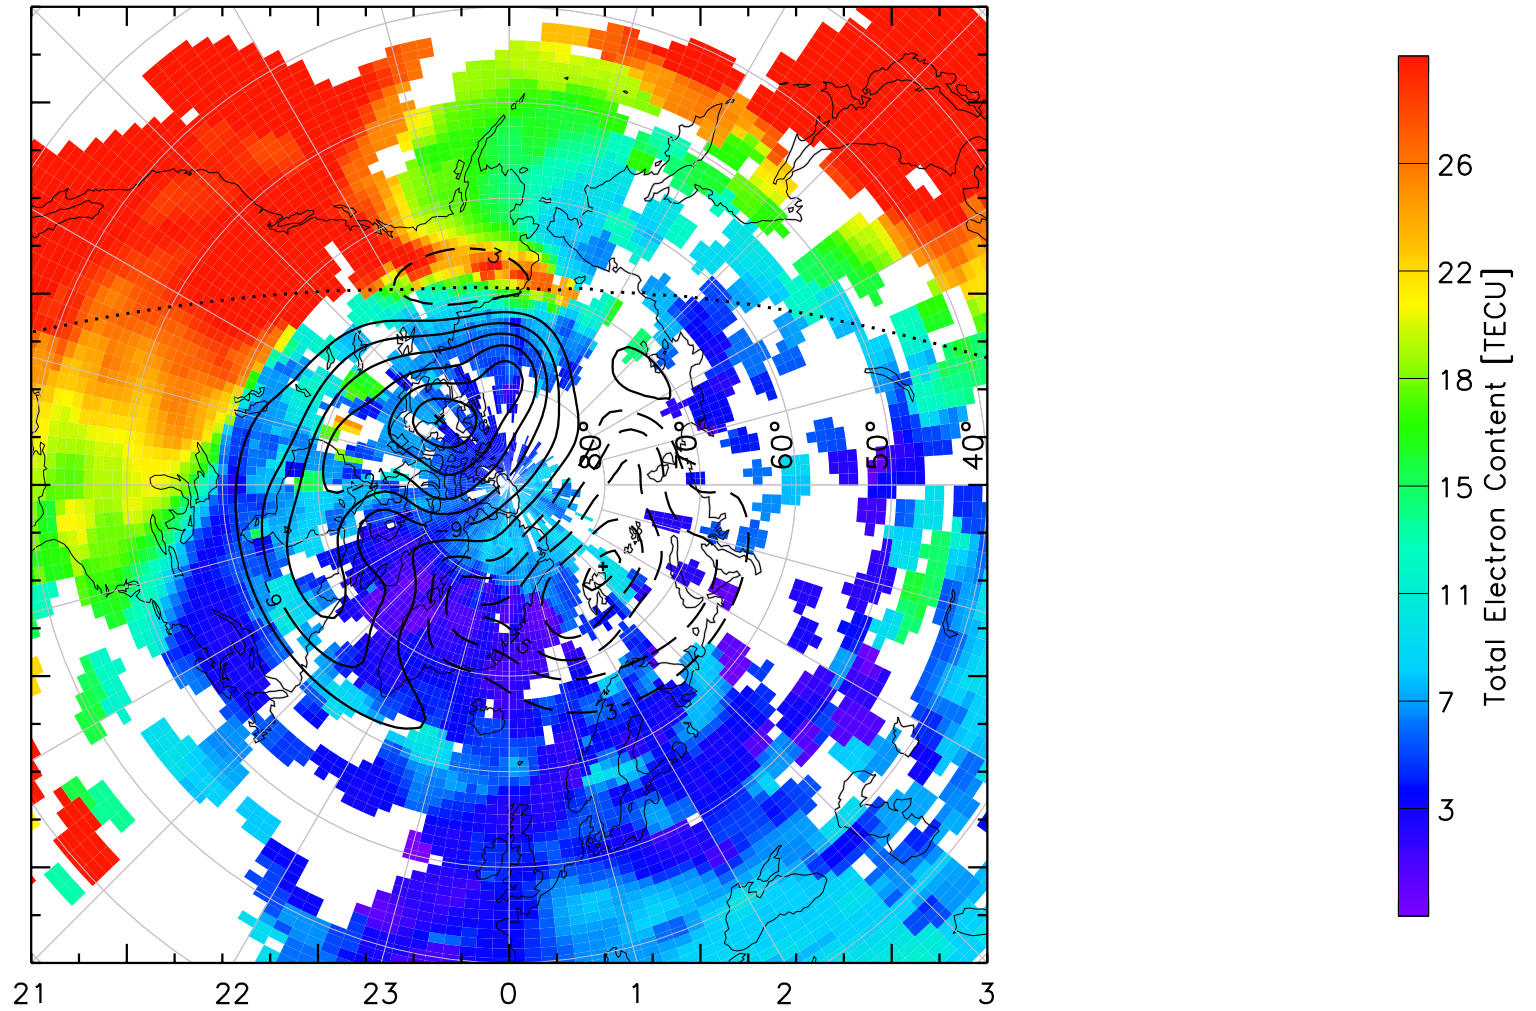

TOTAL ELECTRON CONTENT 13/Nov/2012 23:45:00.0
Median Filtered, Threshold = 0.10 to
13/Nov/2012 23:50:00.0