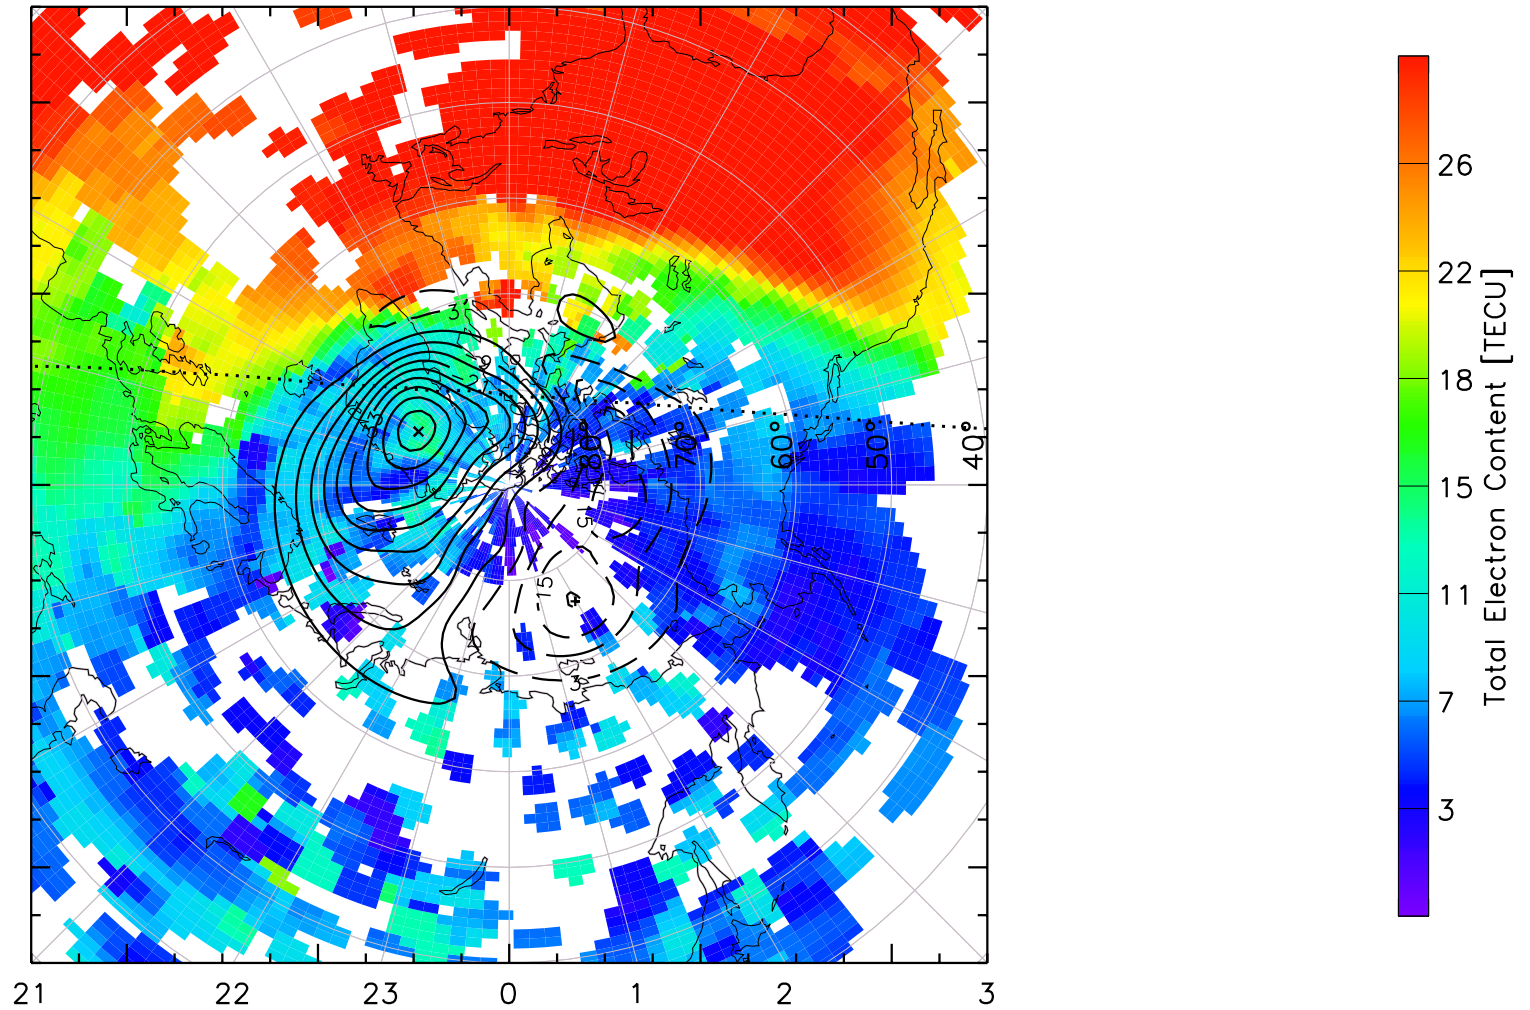

TOTAL ELECTRON CONTENT 13/Nov/2012 16:00:00.0
Median Filtered, Threshold = 0.10 to
13/Nov/2012 16:05:00.0