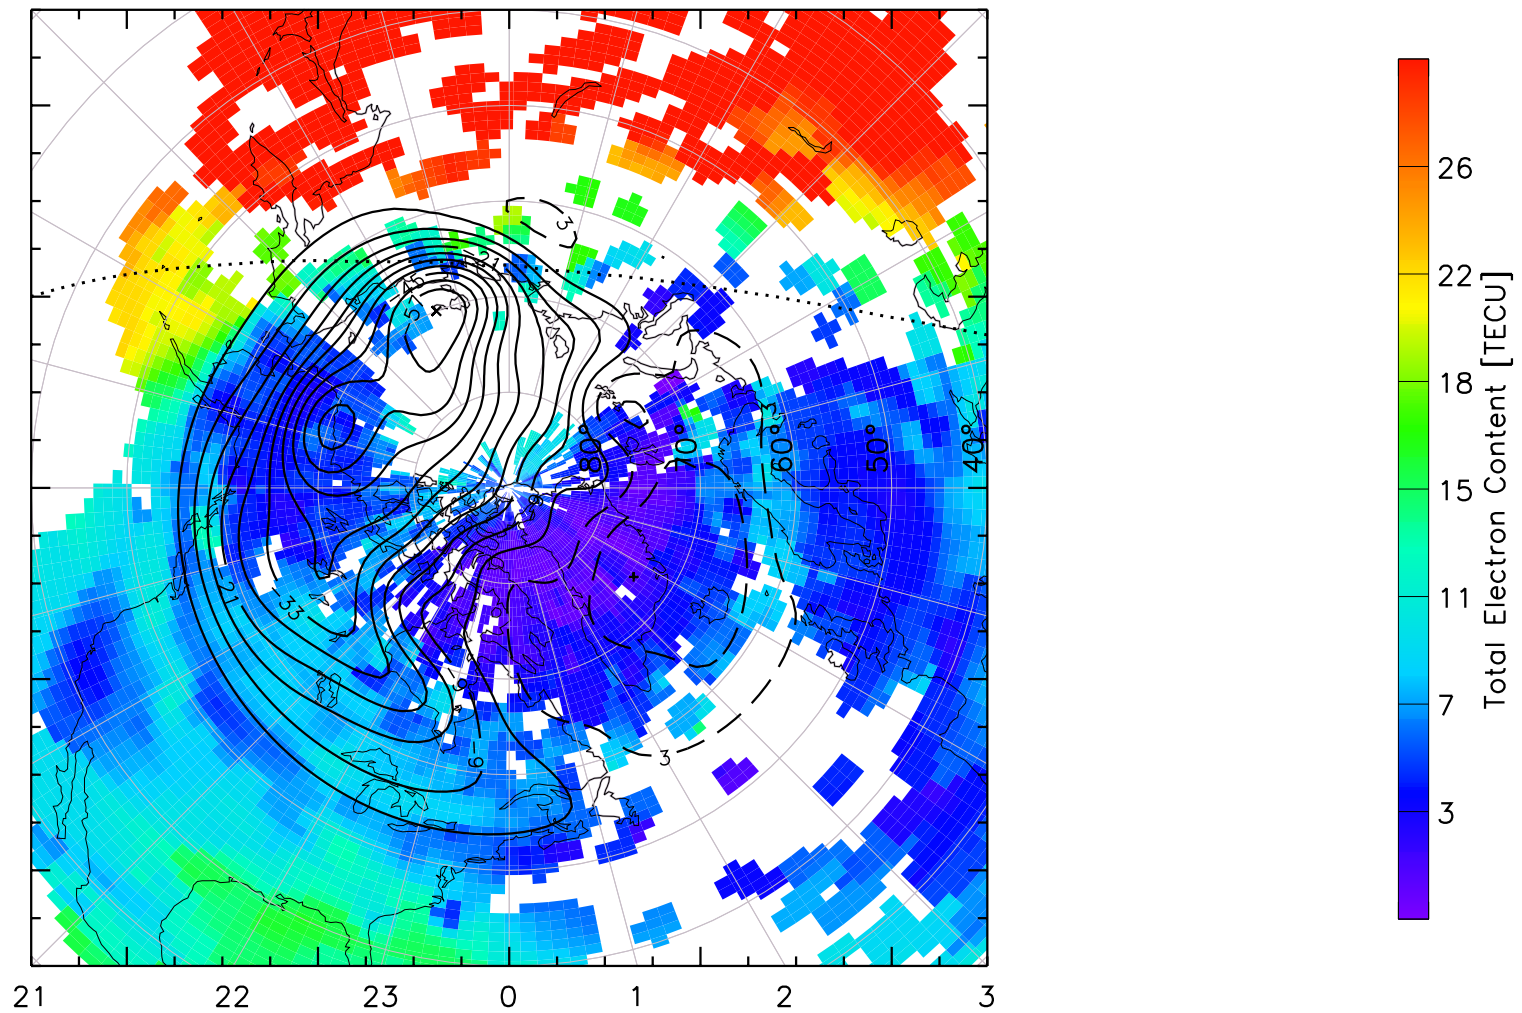

TOTAL ELECTRON CONTENT 14/Nov/2012 03:50:00.0
Median Filtered, Threshold = 0.10 to
14/Nov/2012 03:55:00.0