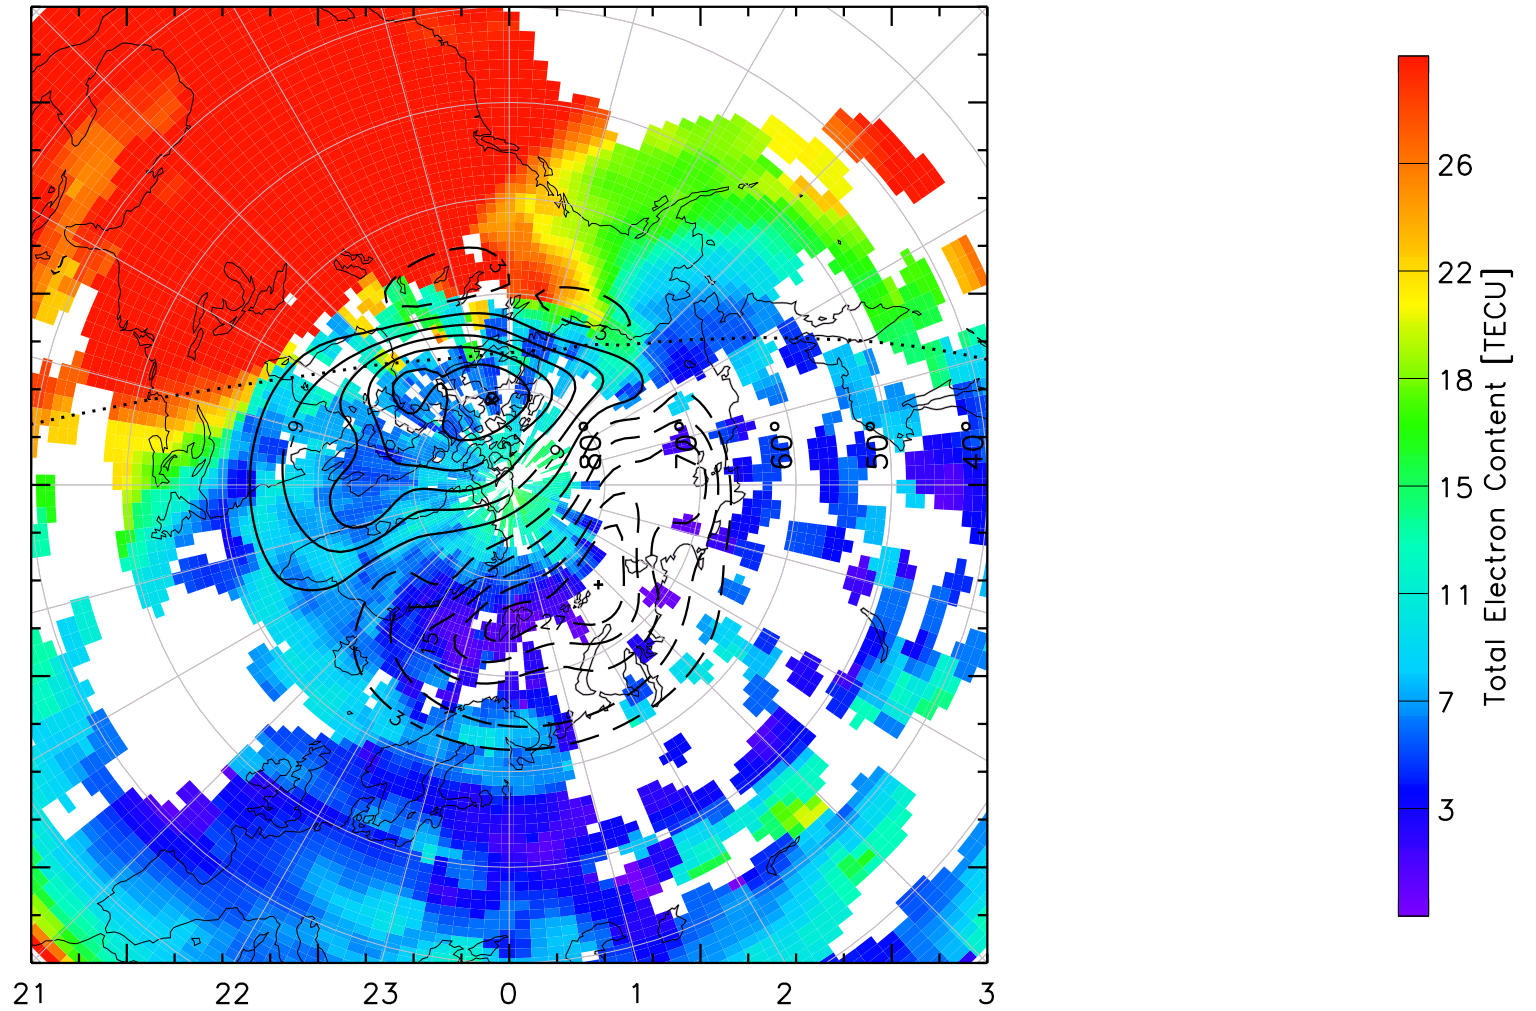

TOTAL ELECTRON CONTENT 13/Nov/2012 21:15:00.0
Median Filtered, Threshold = 0.10 to
13/Nov/2012 21:20:00.0