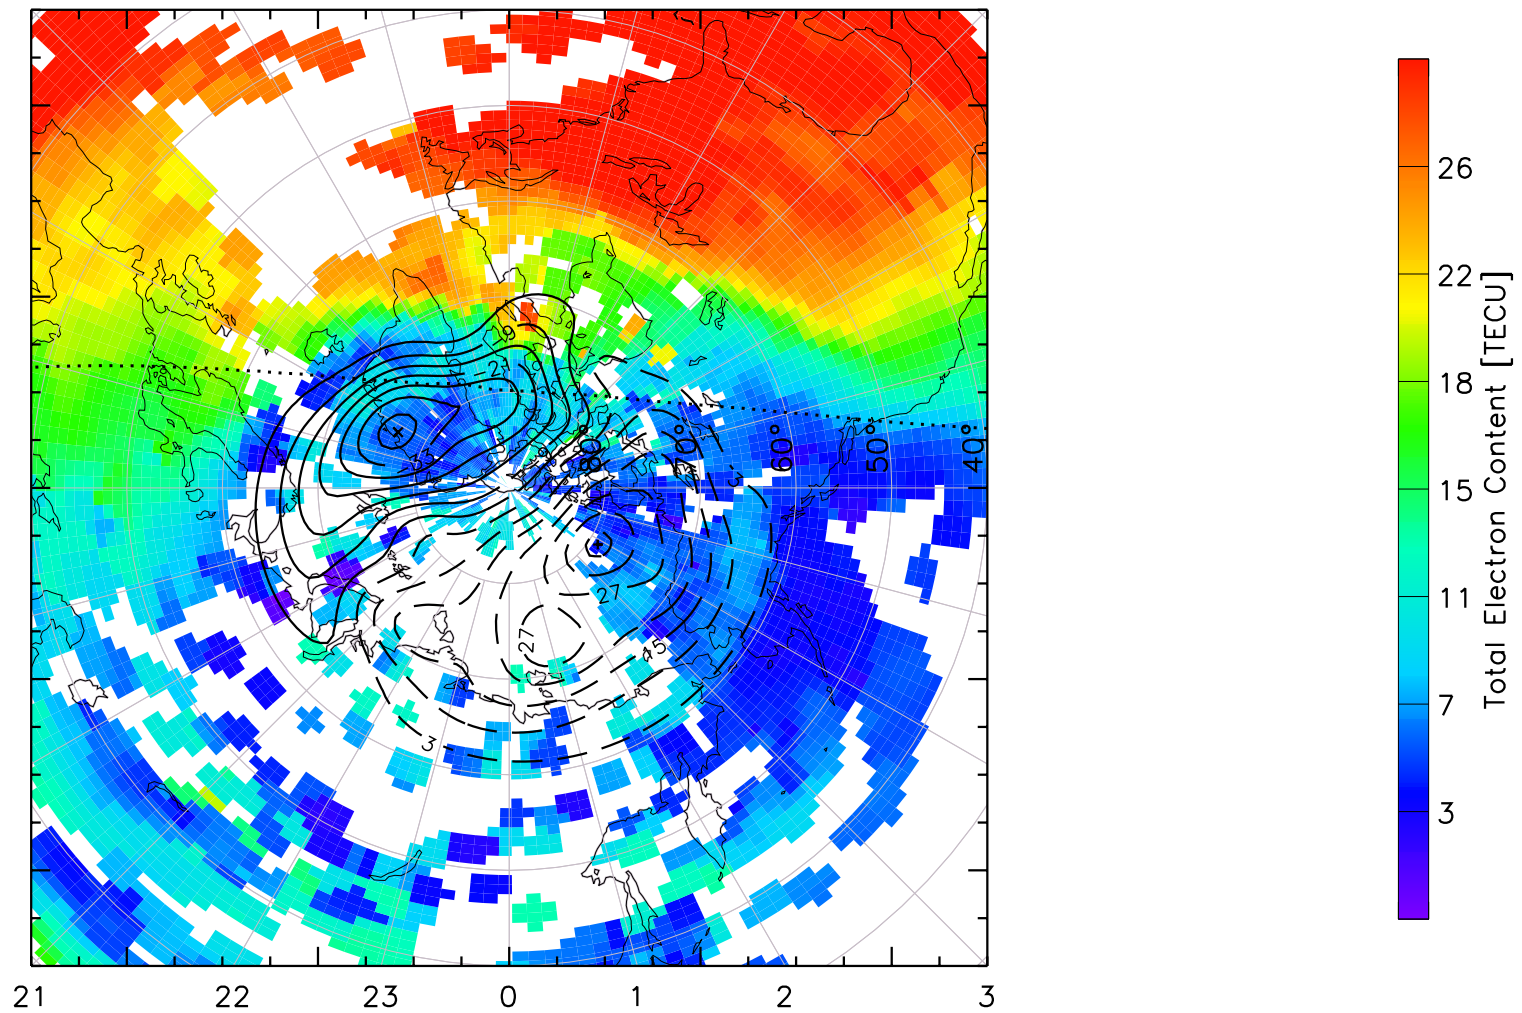

TOTAL ELECTRON CONTENT 13/Nov/2012 15:15:00.0
Median Filtered, Threshold = 0.10
to
13/Nov/2012 15:20:00.0