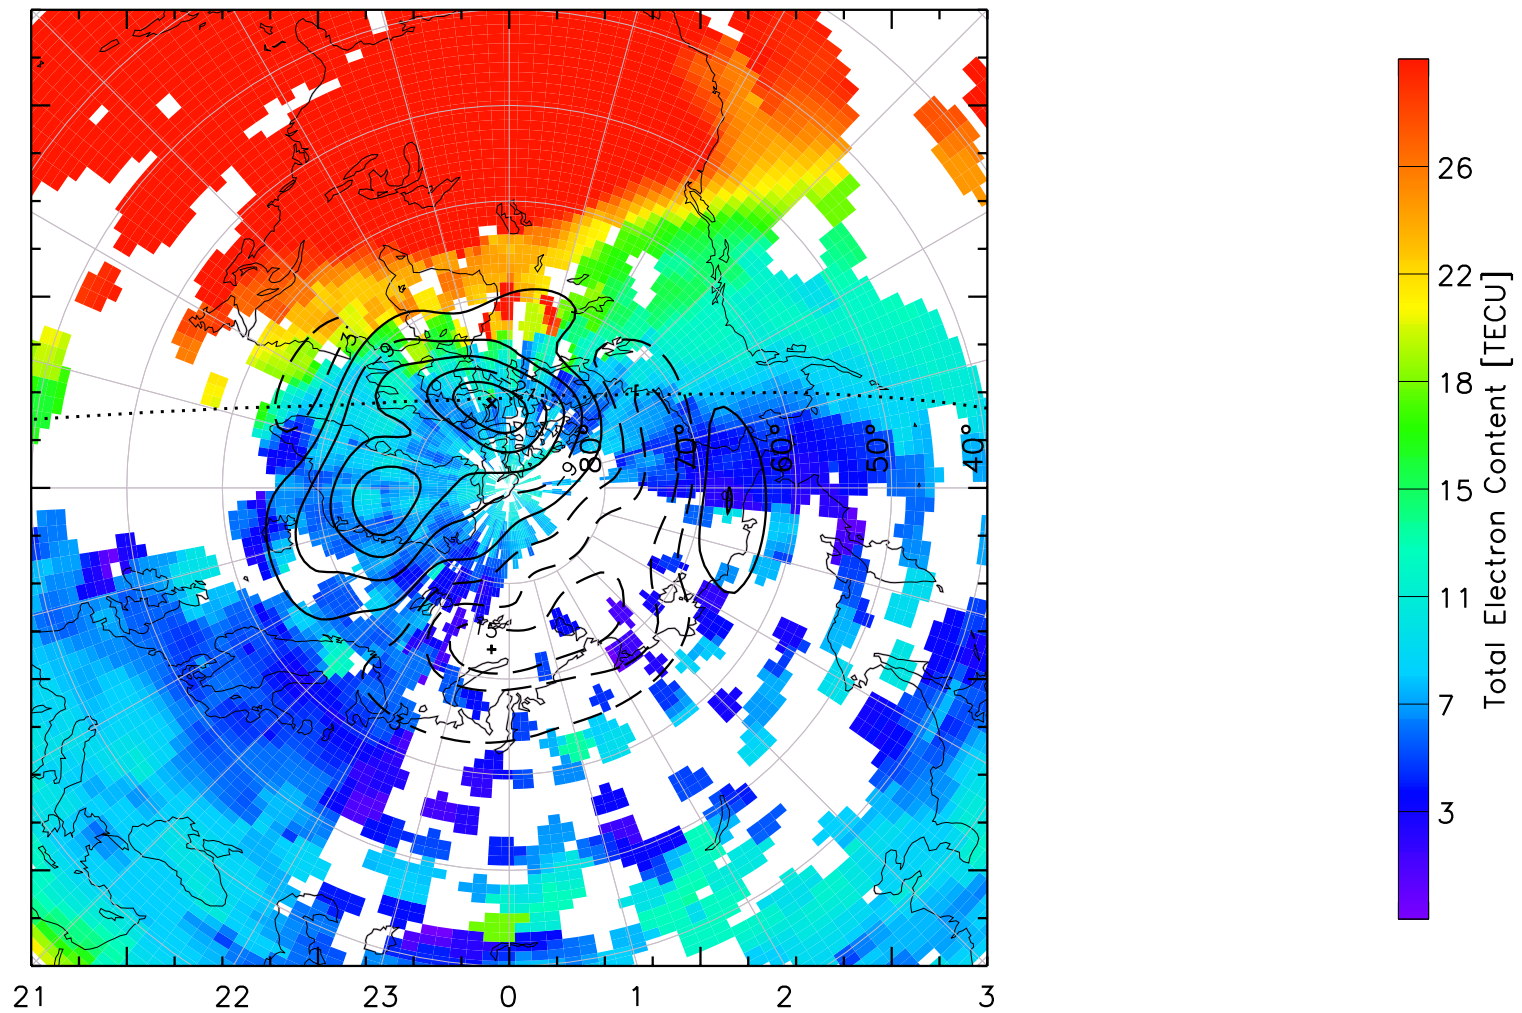

TOTAL ELECTRON CONTENT 13/Nov/2012 18:45:00.0
Median Filtered, Threshold = 0.10 to
13/Nov/2012 18:50:00.0