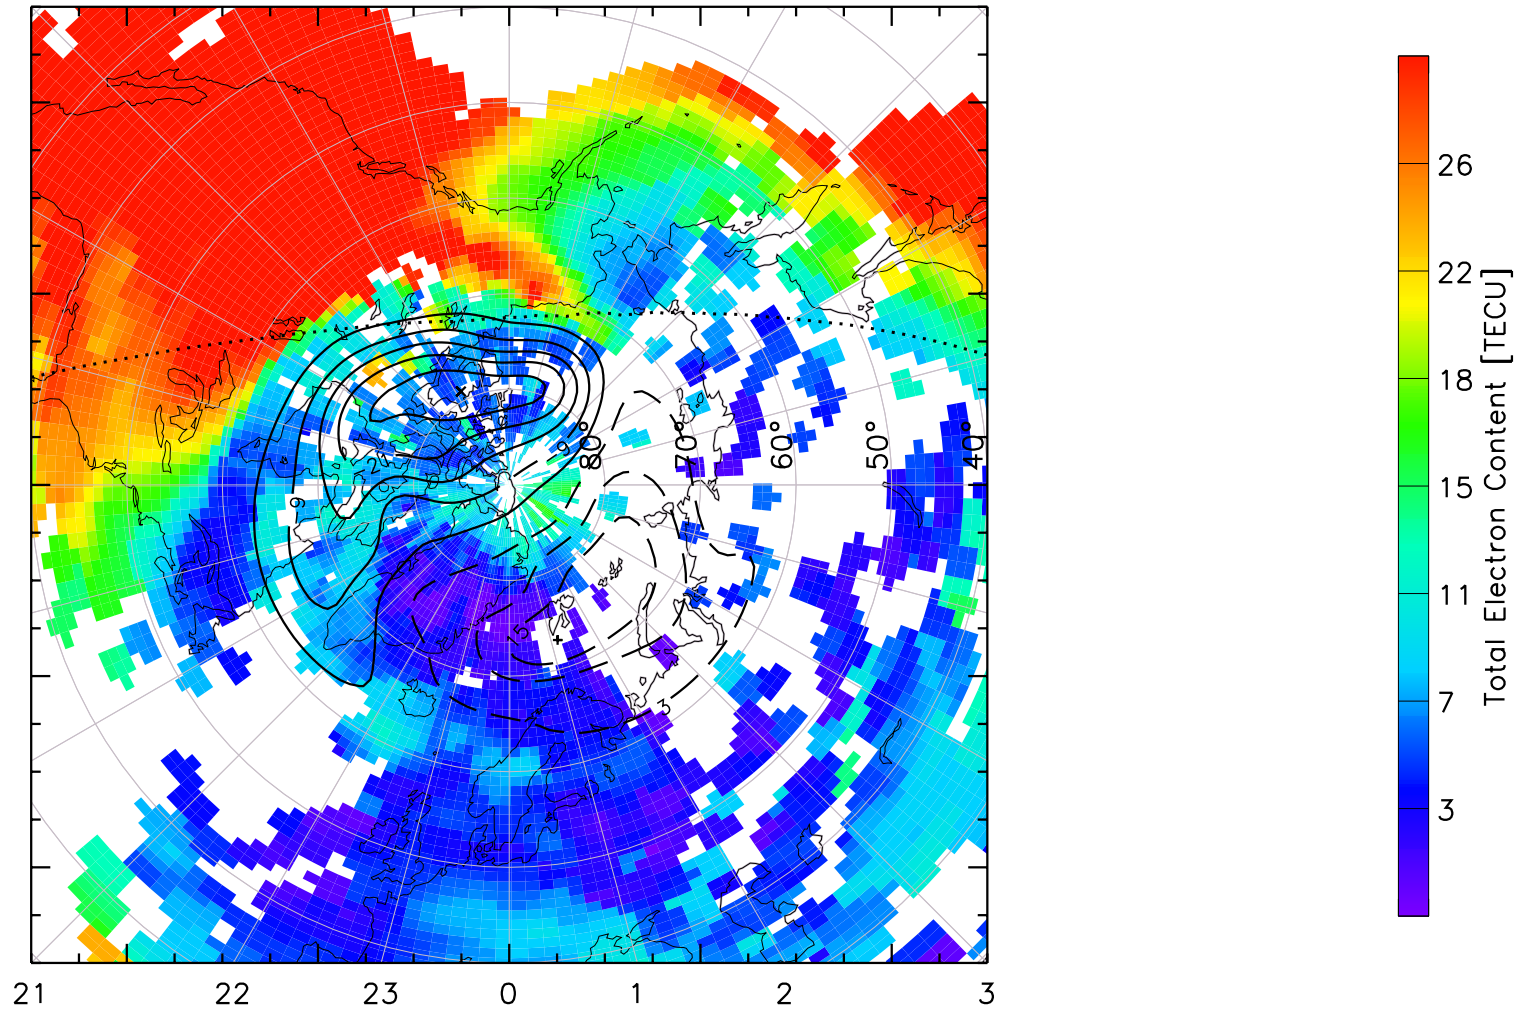

TOTAL ELECTRON CONTENT 13/Nov/2012 22:35:00.0
Median Filtered, Threshold = 0.10 to
13/Nov/2012 22:40:00.0