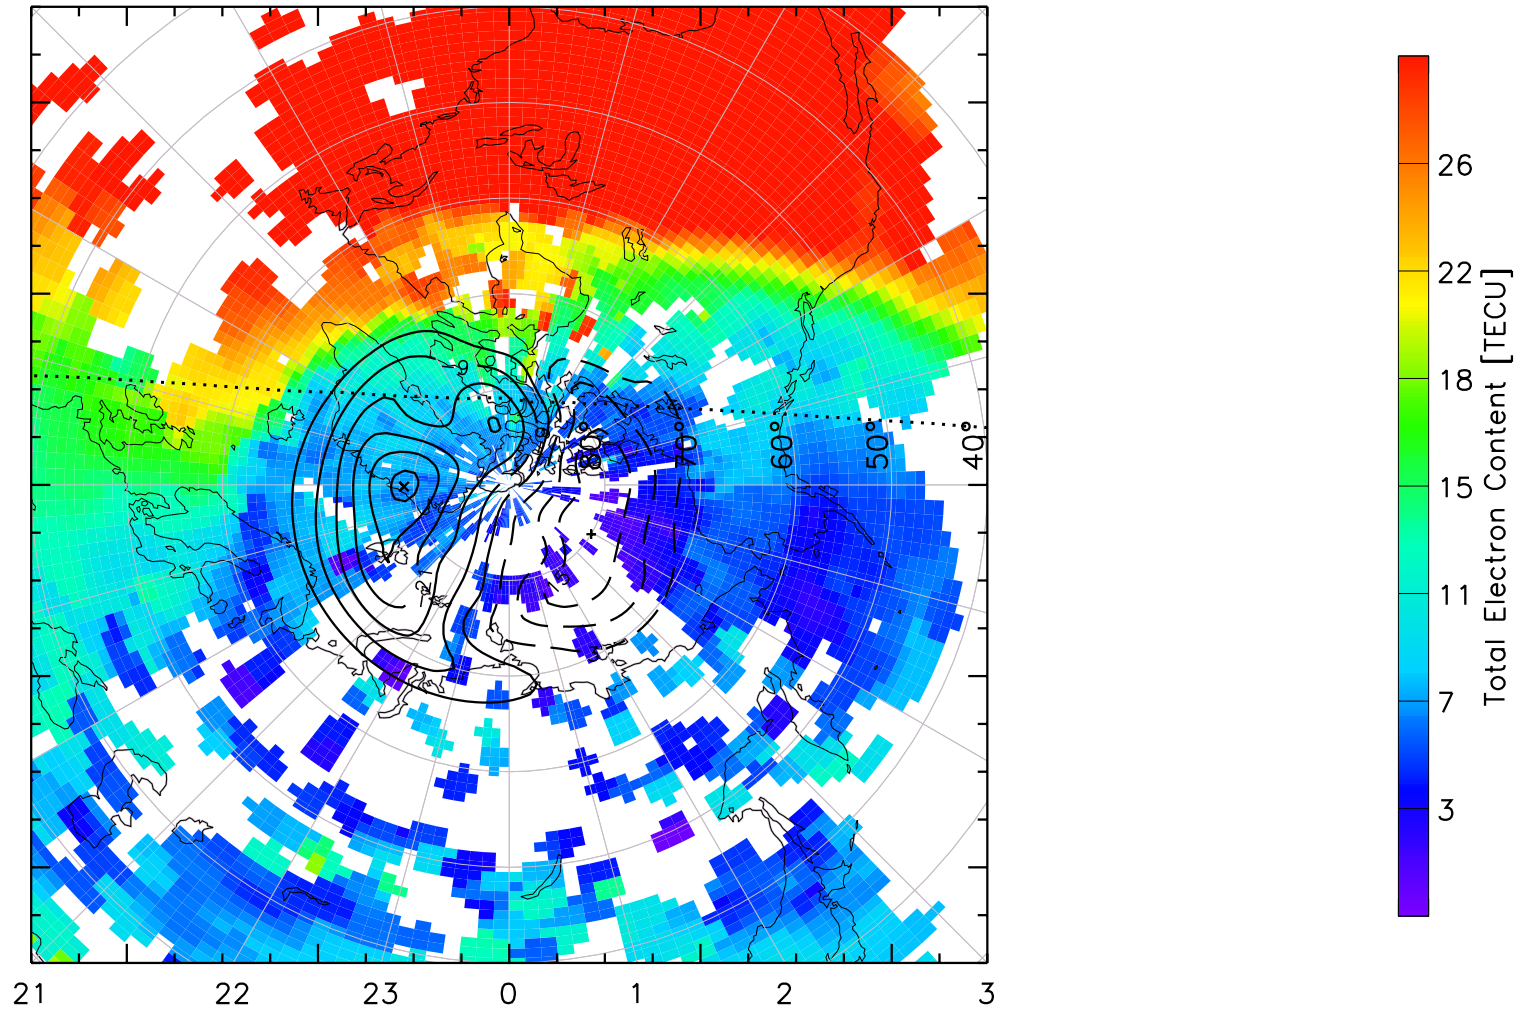

TOTAL ELECTRON CONTENT 13/Nov/2012 16:50:00.0
Median Filtered, Threshold = 0.10 to
13/Nov/2012 16:55:00.0