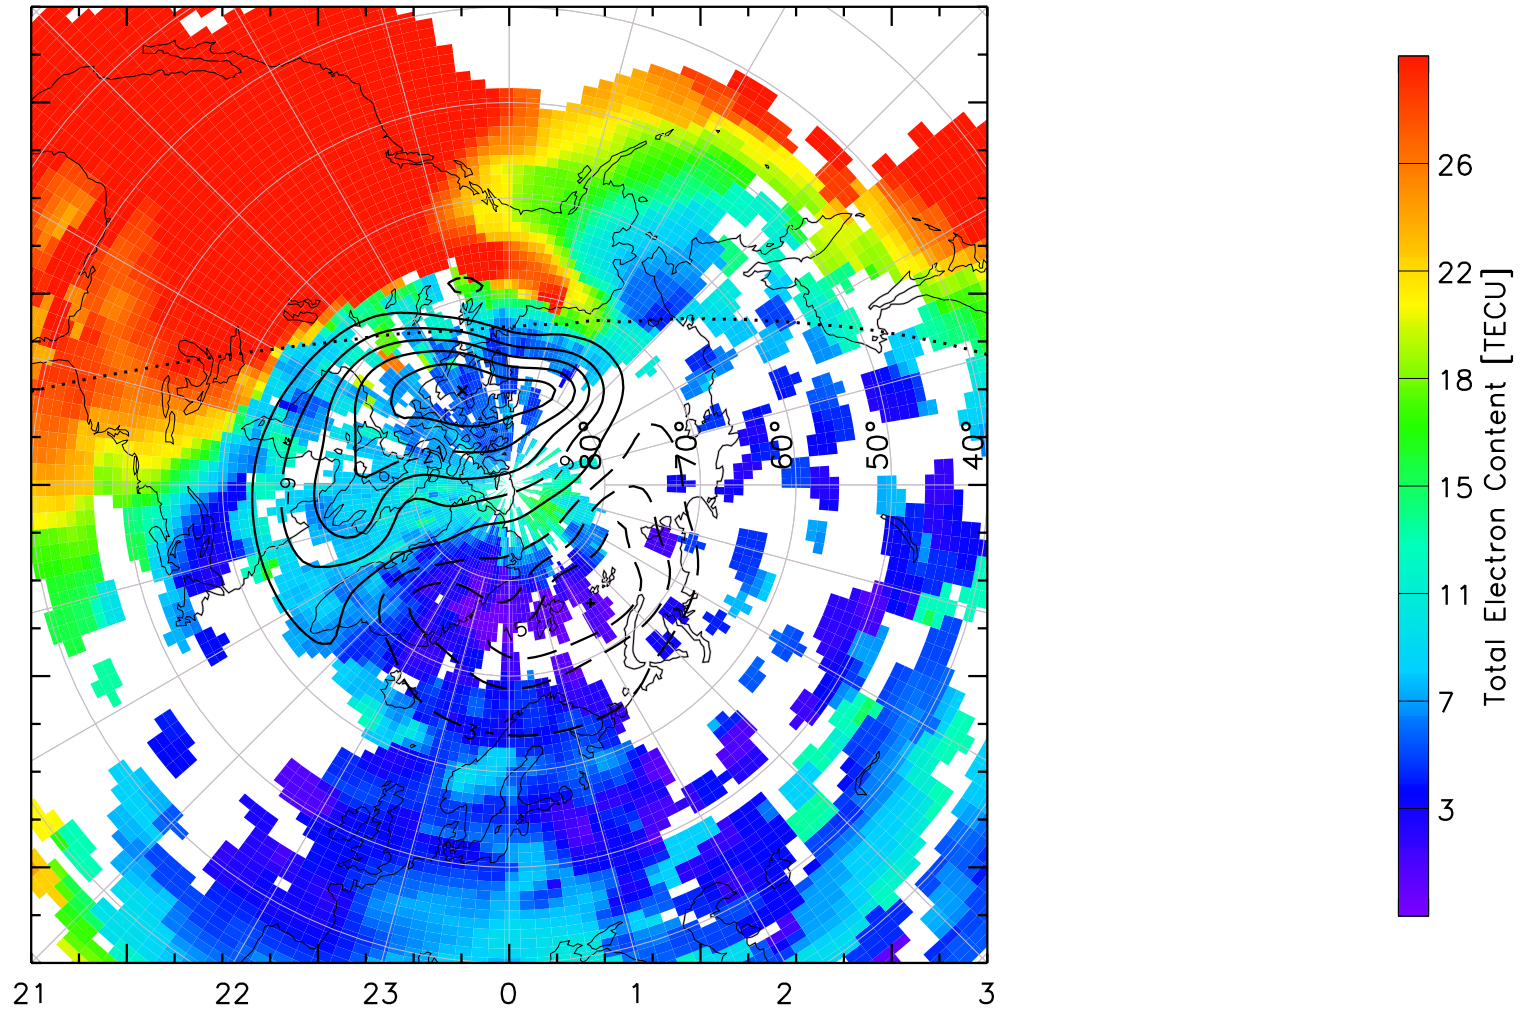

TOTAL ELECTRON CONTENT 13/Nov/2012 22:15:00.0
Median Filtered, Threshold = 0.10 to
13/Nov/2012 22:20:00.0