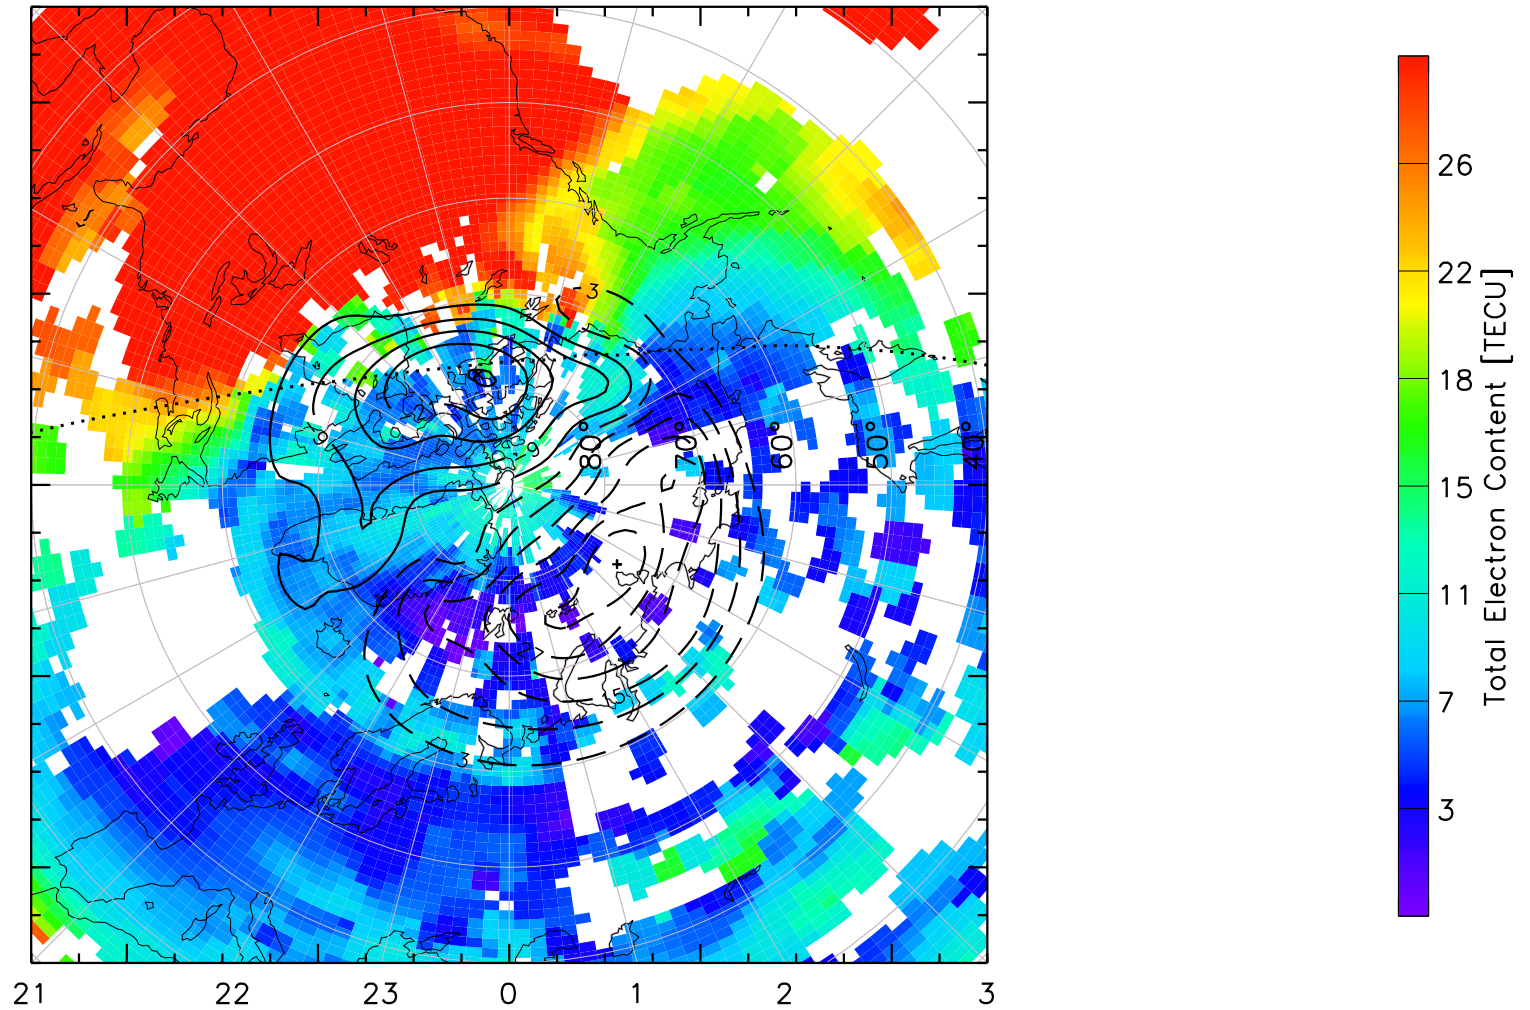

TOTAL ELECTRON CONTENT 13/Nov/2012 20:50:00.0
Median Filtered, Threshold = 0.10 to
13/Nov/2012 20:55:00.0