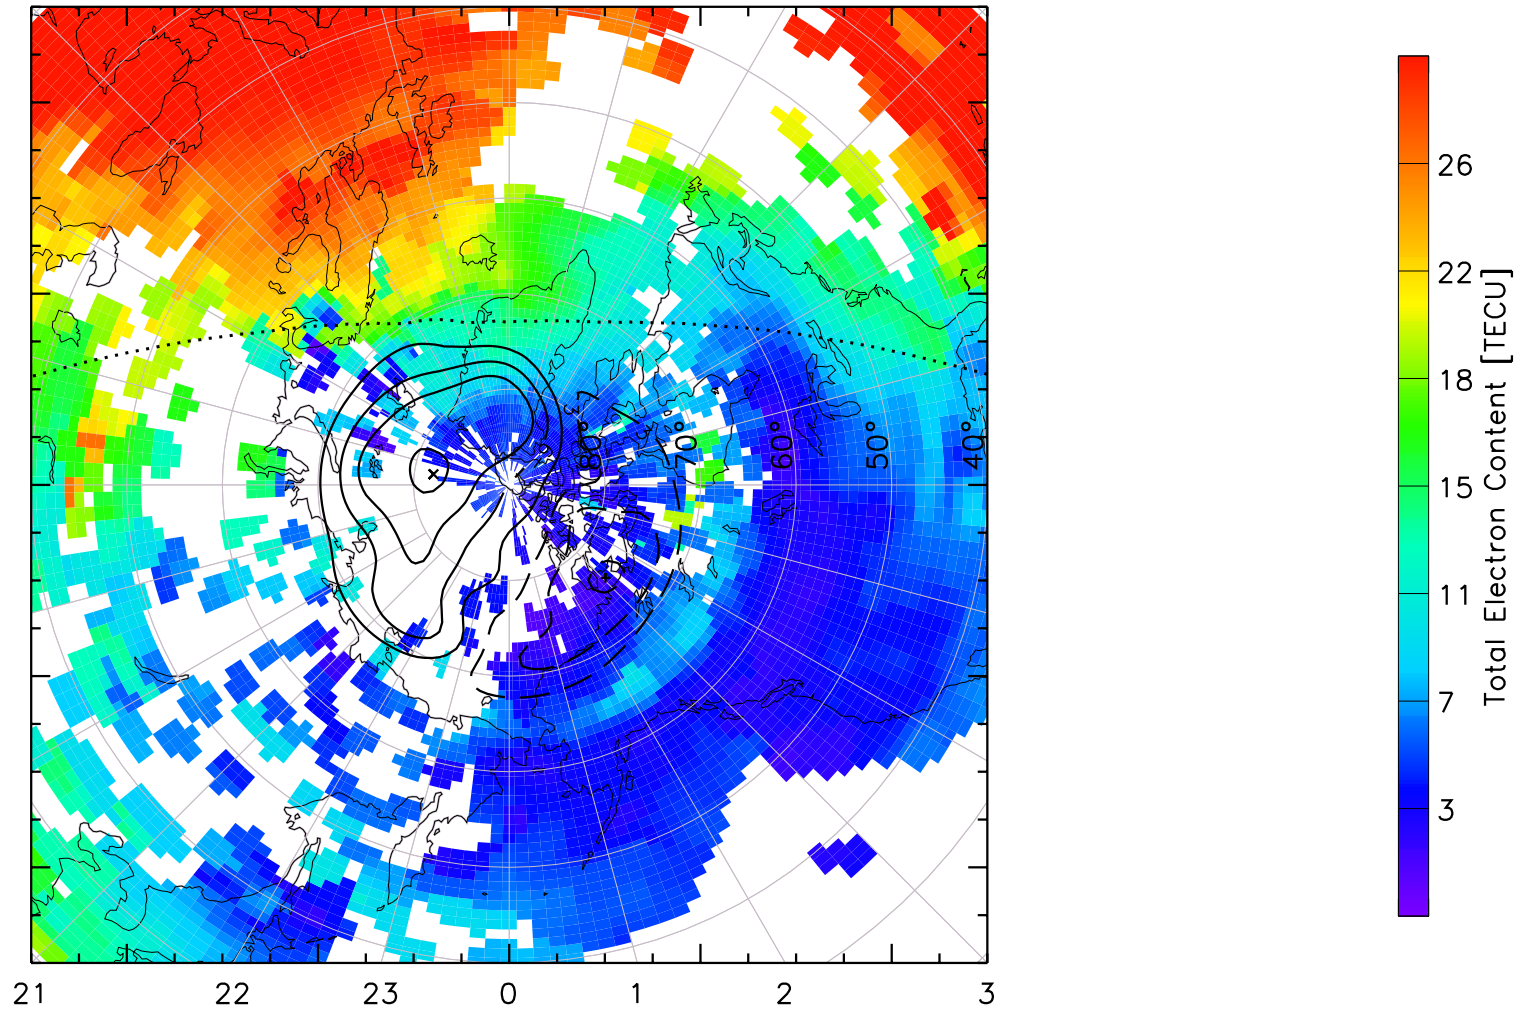

TOTAL ELECTRON CONTENT 13/Nov/2012 12:05:00.0
Median Filtered, Threshold = 0.10 to
13/Nov/2012 12:10:00.0

1200 0600
[Empty box]