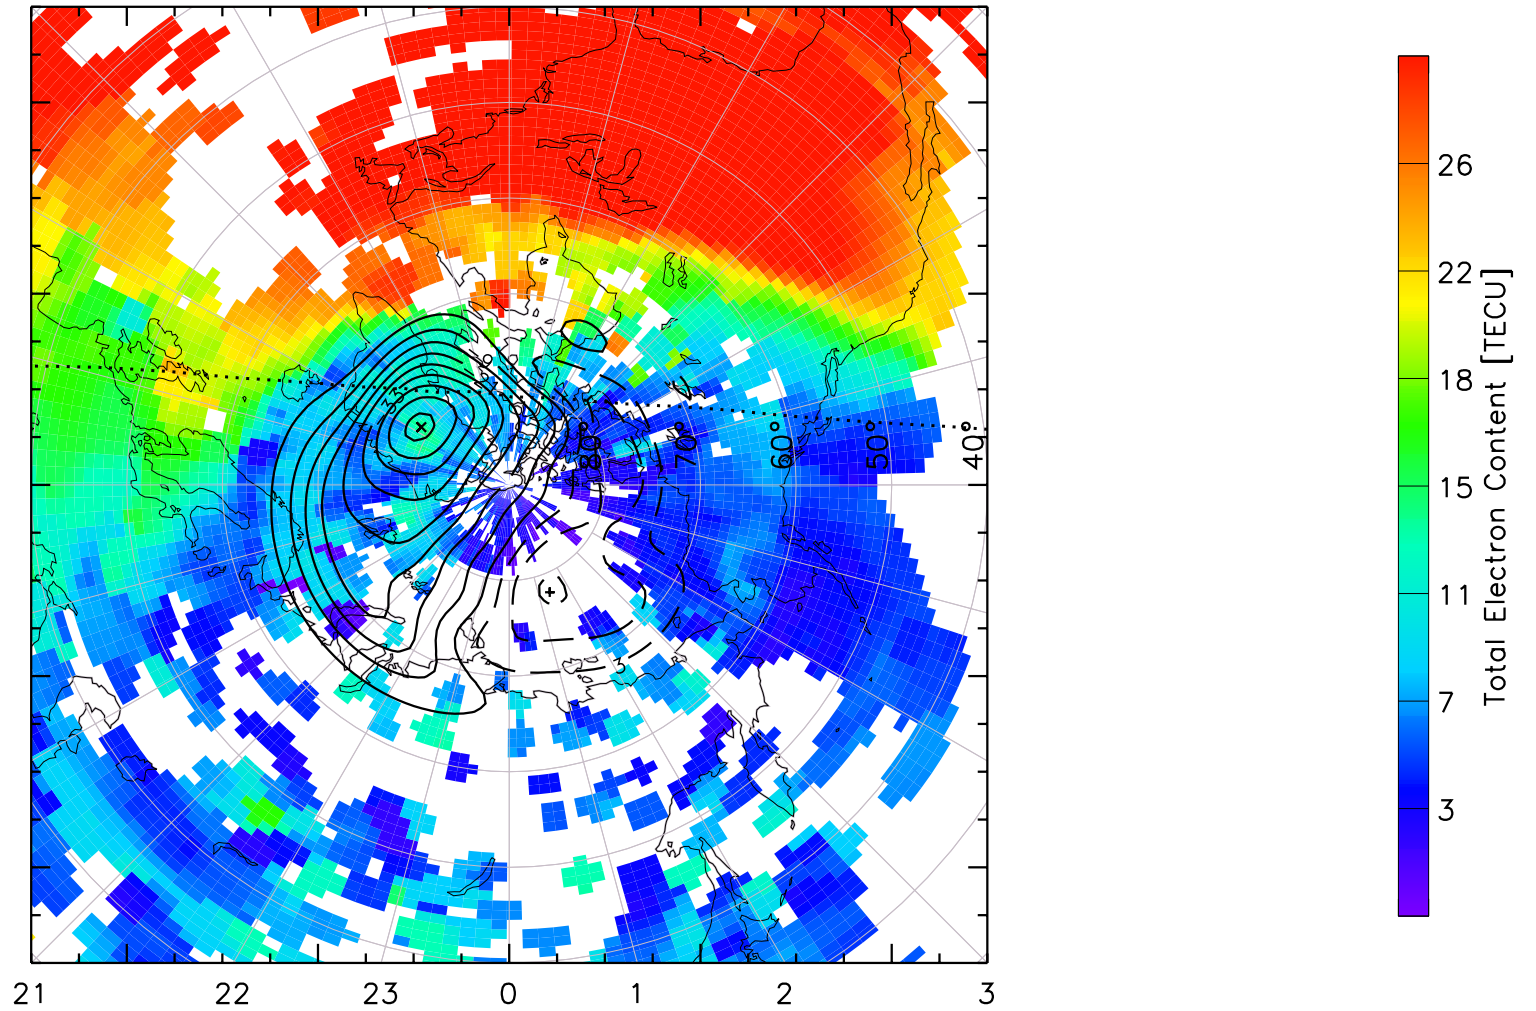

TOTAL ELECTRON CONTENT 13/Nov/2012 16:05:00.0
Median Filtered, Threshold = 0.10 to
13/Nov/2012 16:10:00.0