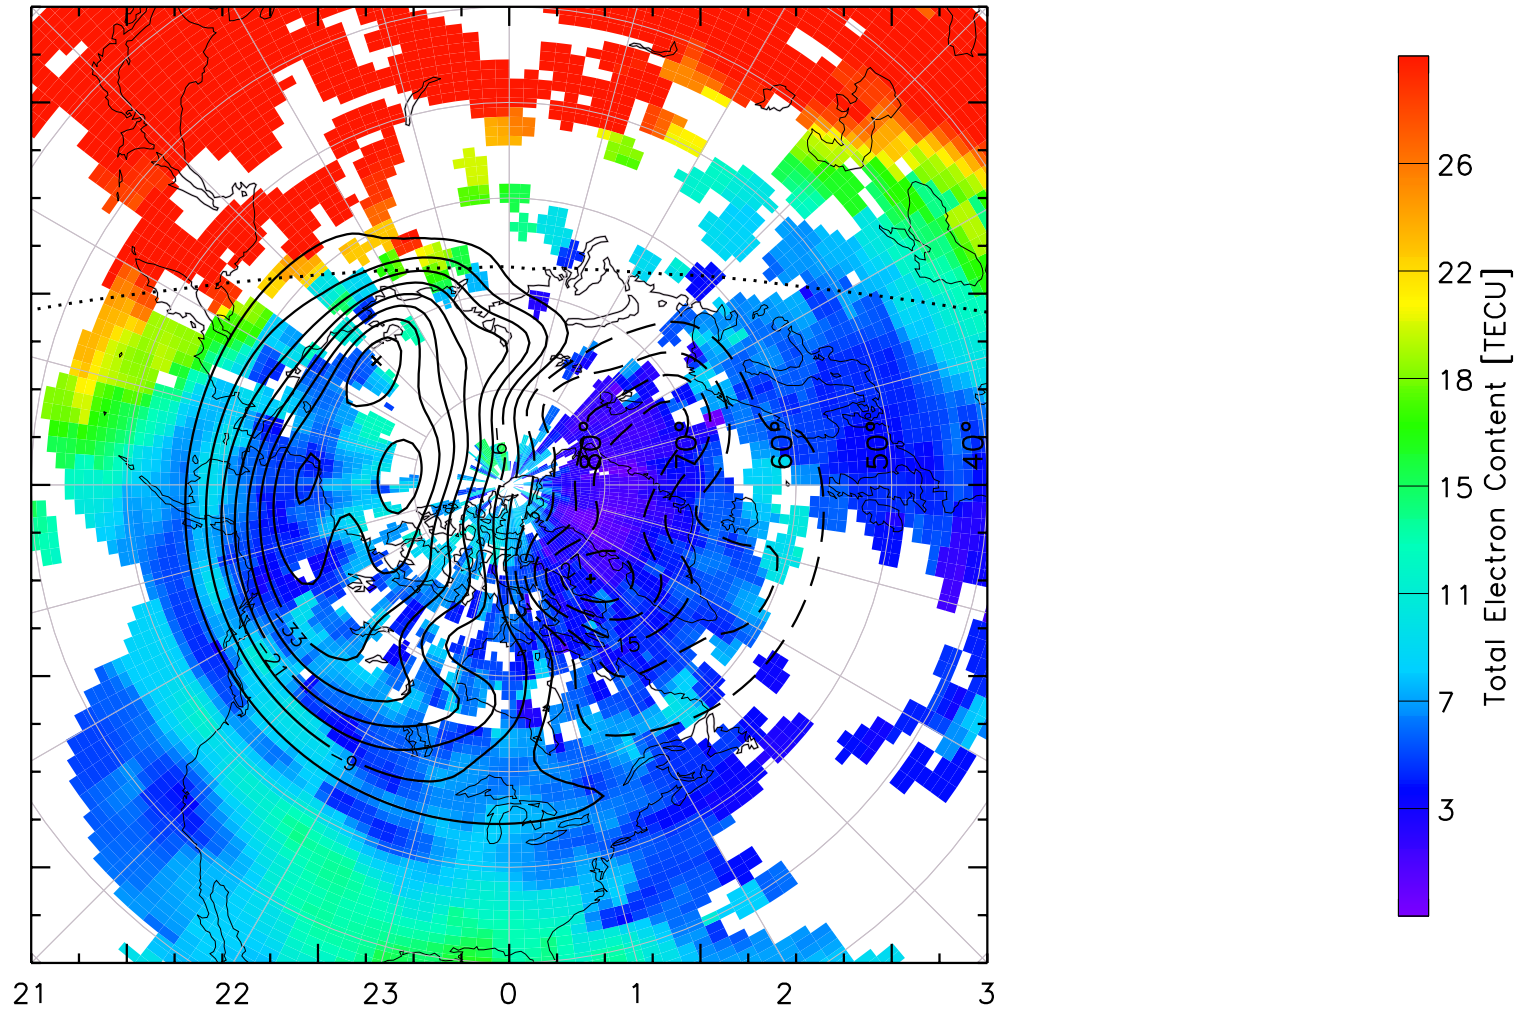

TOTAL ELECTRON CONTENT 14/Nov/2012 05:15:00.0
Median Filtered, Threshold = 0.10 to
14/Nov/2012 05:20:00.0