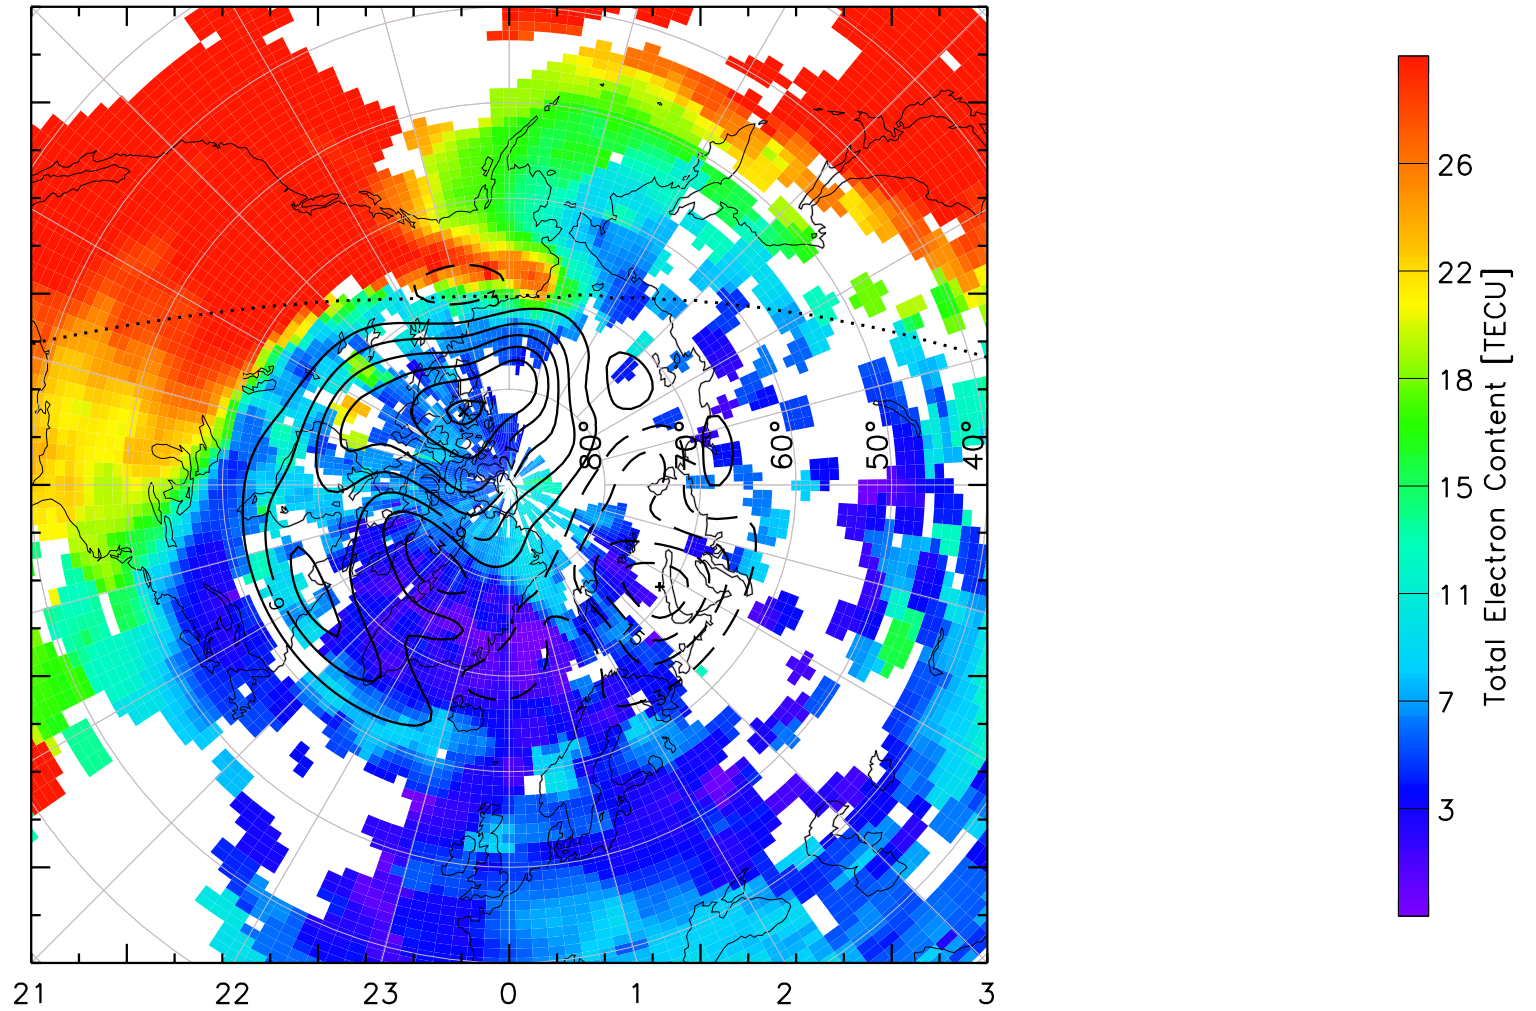

TOTAL ELECTRON CONTENT 13/Nov/2012 23:25:00.0
Median Filtered, Threshold = 0.10 to
13/Nov/2012 23:30:00.0