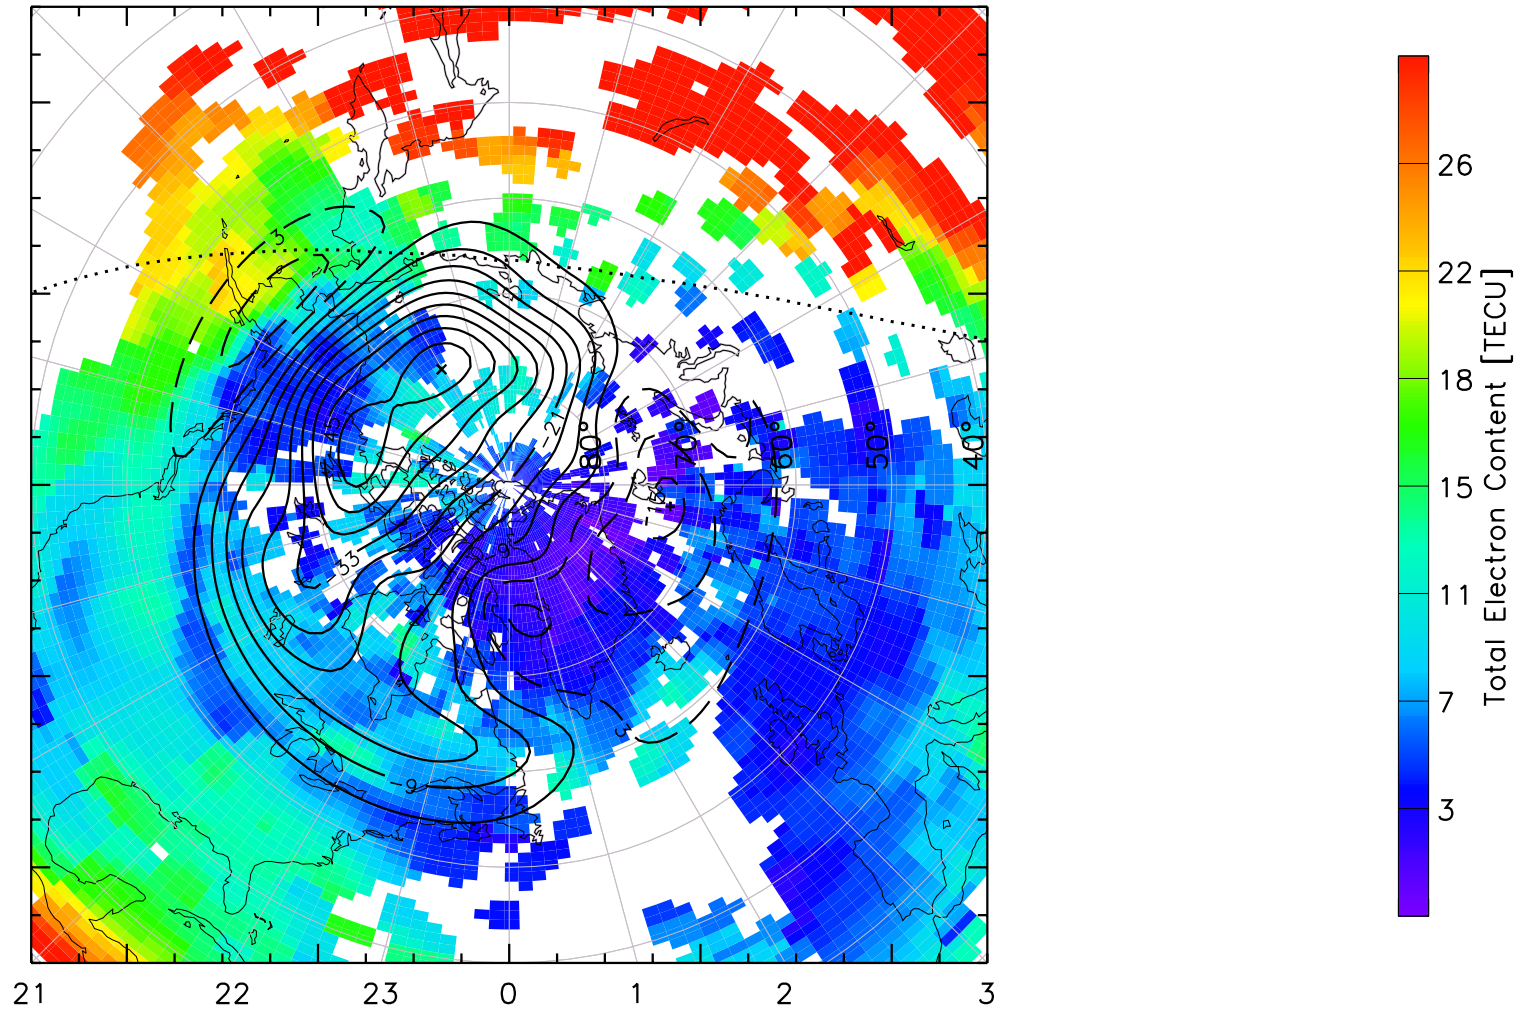

TOTAL ELECTRON CONTENT 14/Nov/2012 02:50:00.0
Median Filtered, Threshold = 0.10 to
14/Nov/2012 02:55:00.0