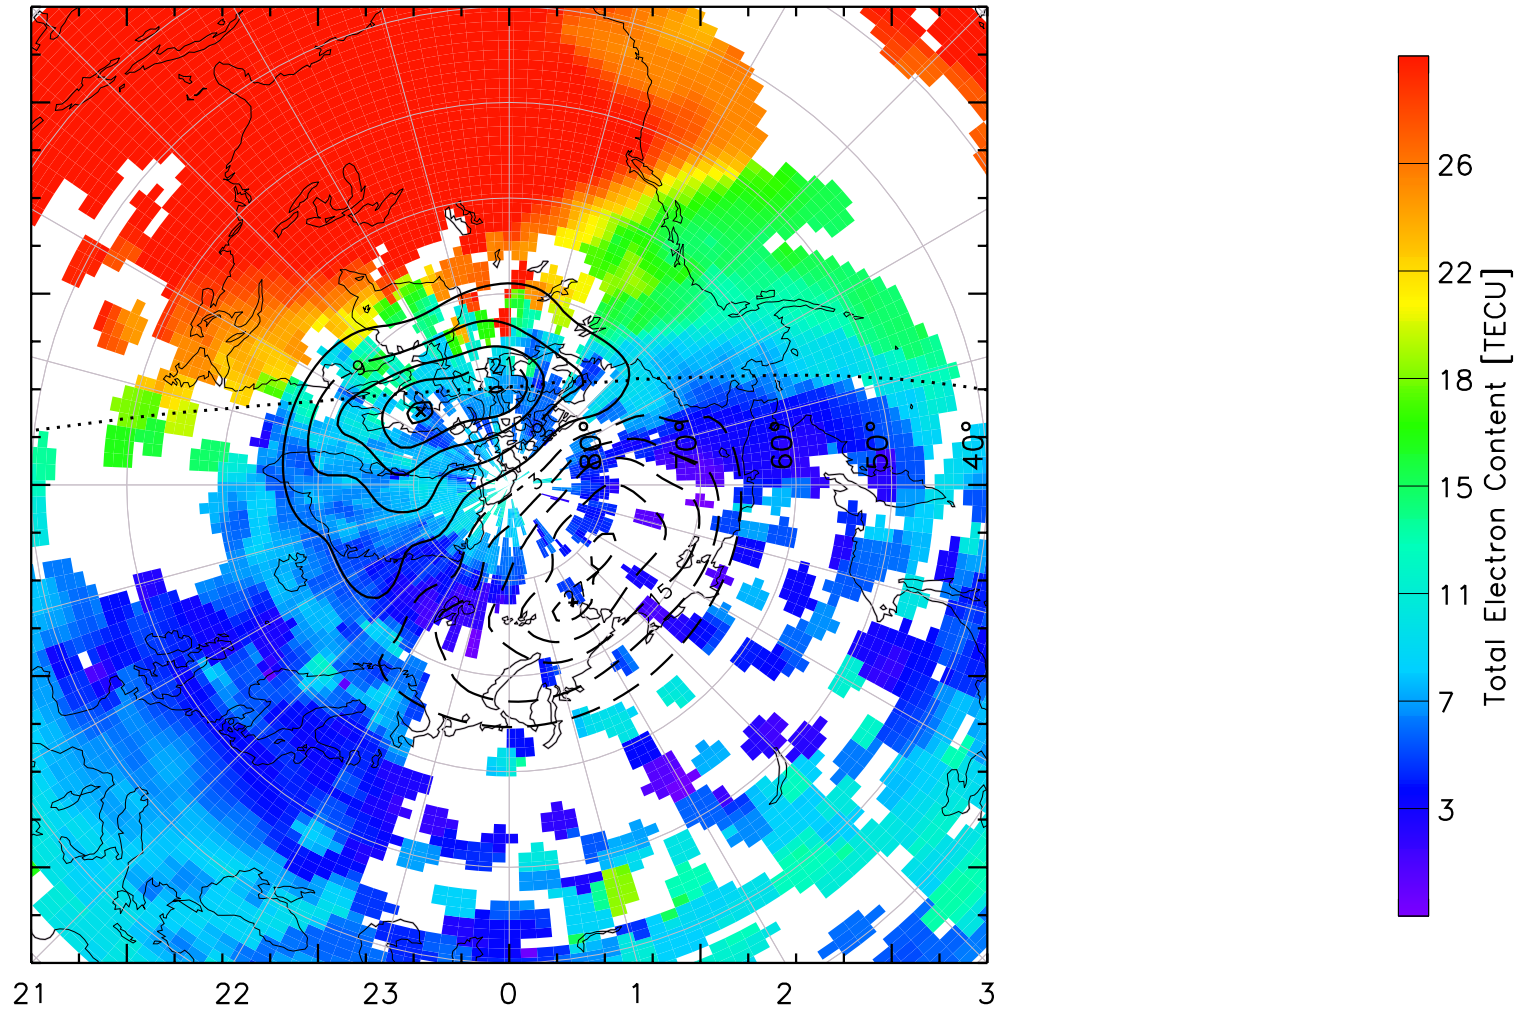

TOTAL ELECTRON CONTENT 13/Nov/2012 19:30:00.0
Median Filtered, Threshold = 0.10 to
13/Nov/2012 19:35:00.0