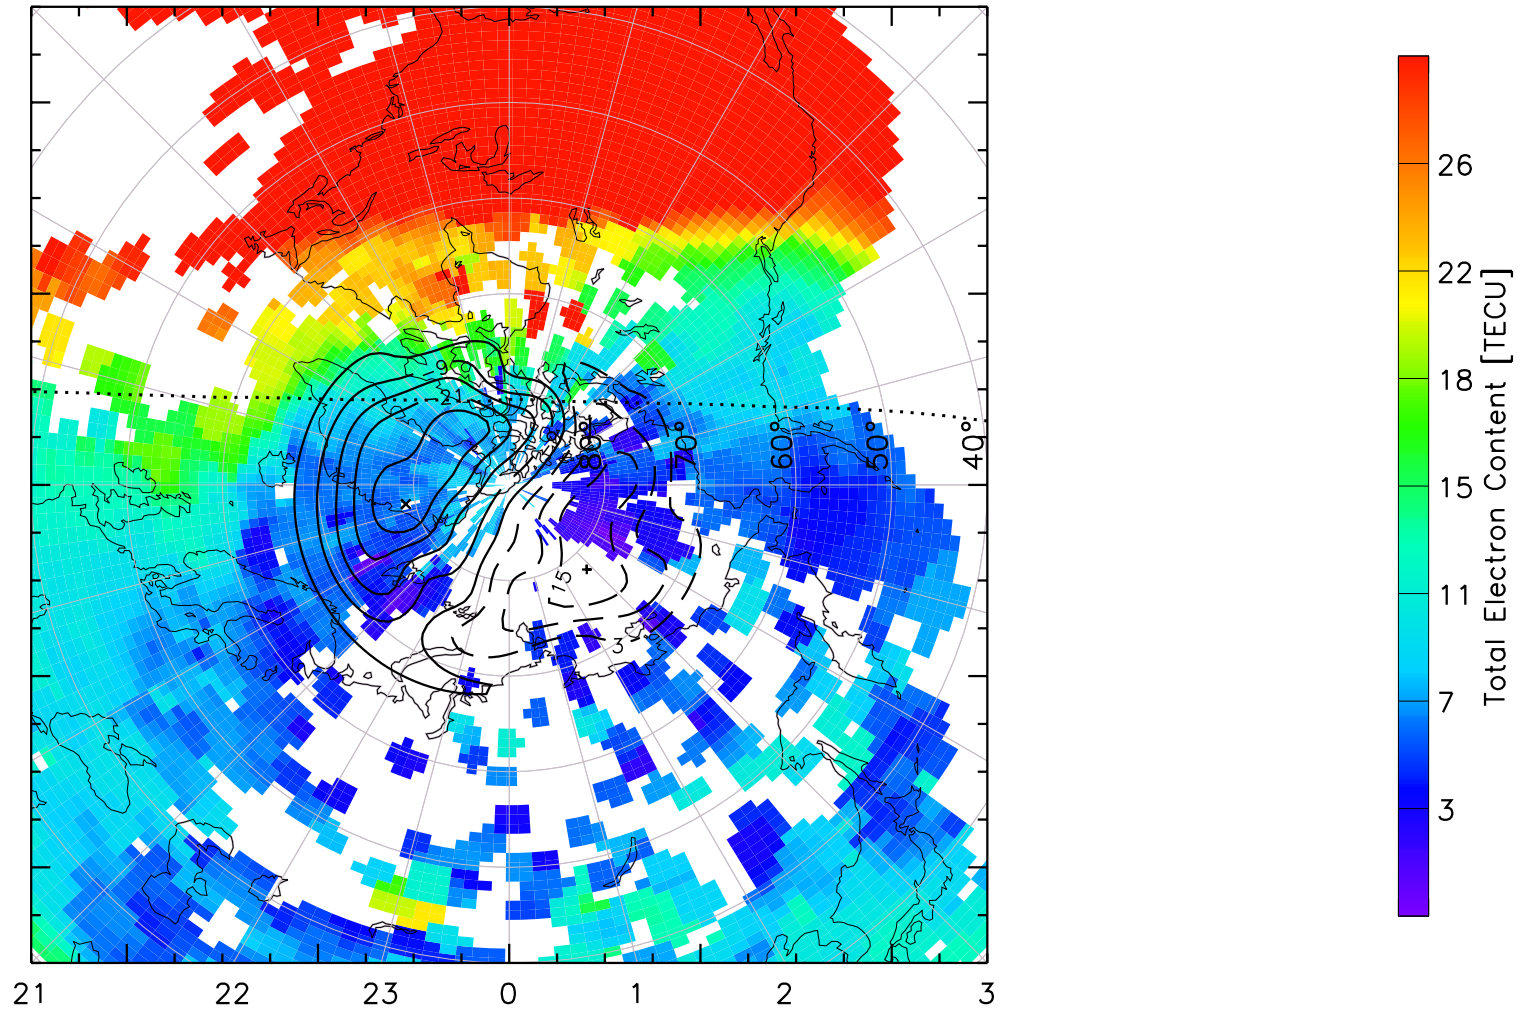

TOTAL ELECTRON CONTENT 13/Nov/2012 17:40:00.0
Median Filtered, Threshold = 0.10 to
13/Nov/2012 17:45:00.0