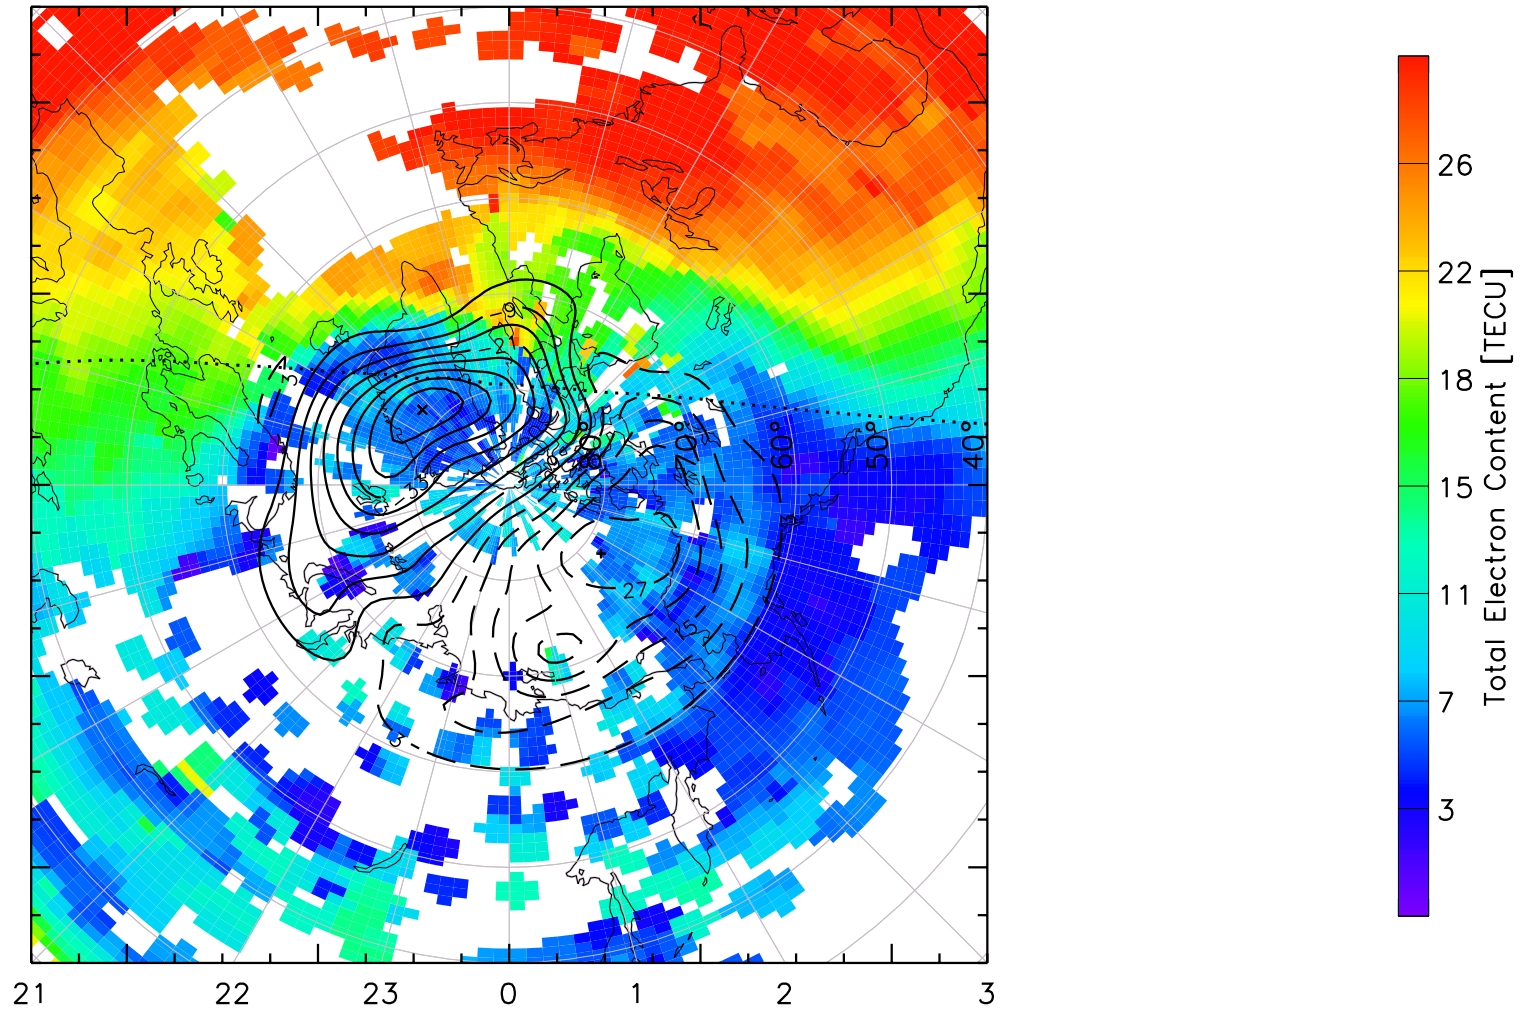

TOTAL ELECTRON CONTENT 13/Nov/2012 15:05:00.0
Median Filtered, Threshold = 0.10 to
13/Nov/2012 15:10:00.0