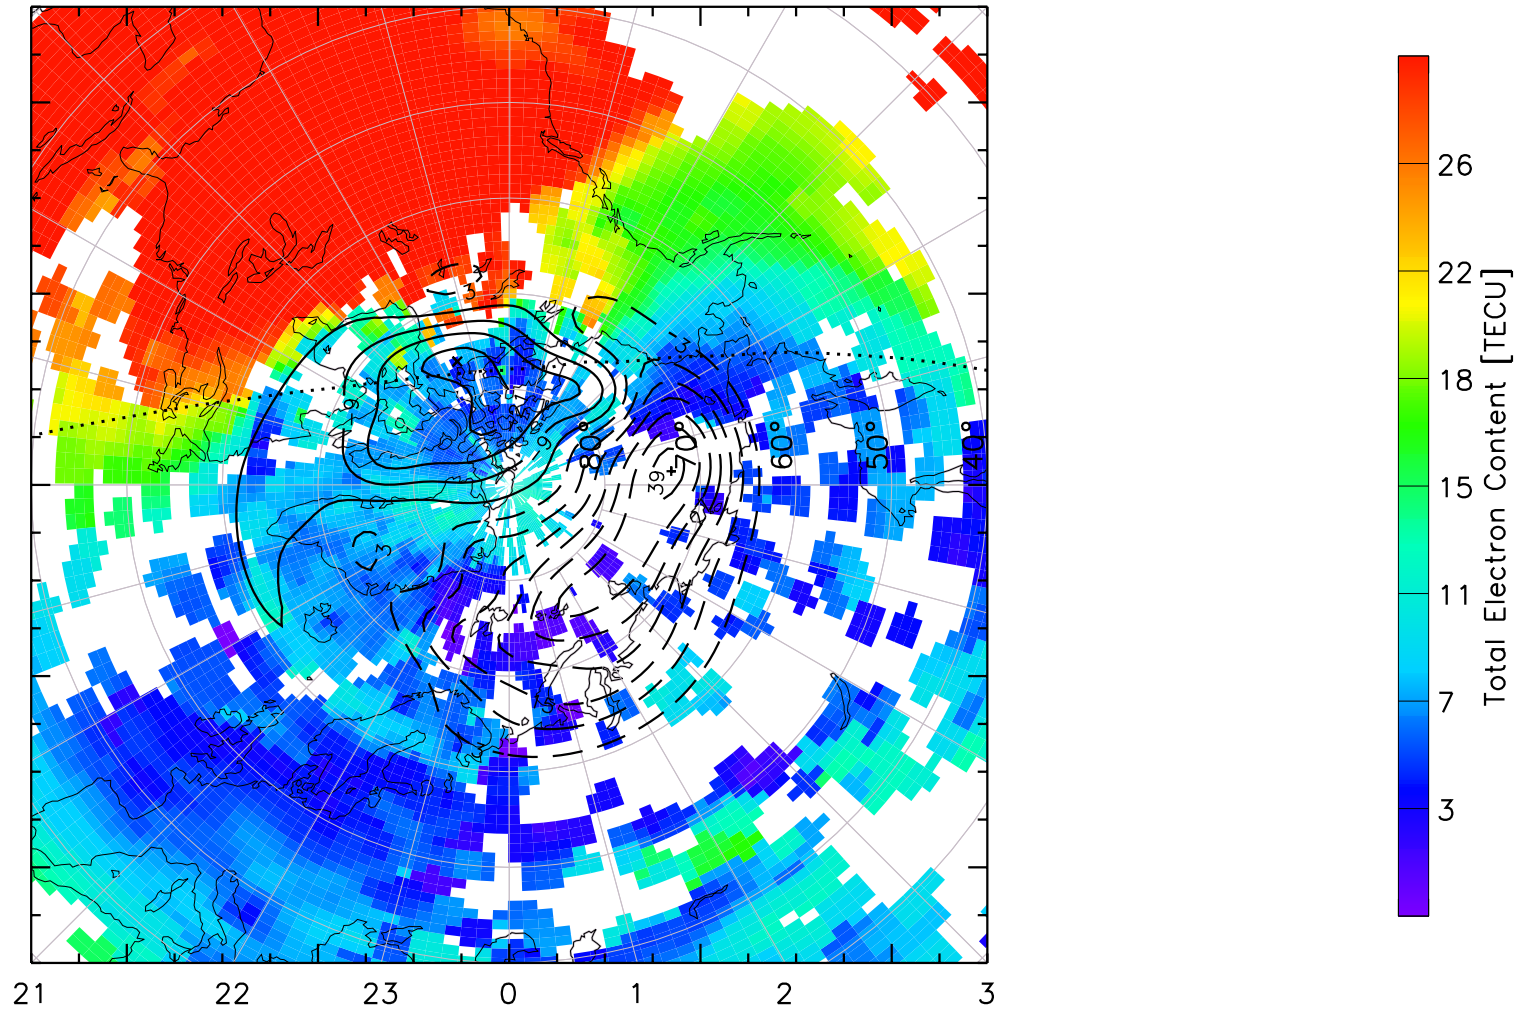

TOTAL ELECTRON CONTENT 13/Nov/2012 20:30:00.0
Median Filtered, Threshold = 0.10 to
13/Nov/2012 20:35:00.0