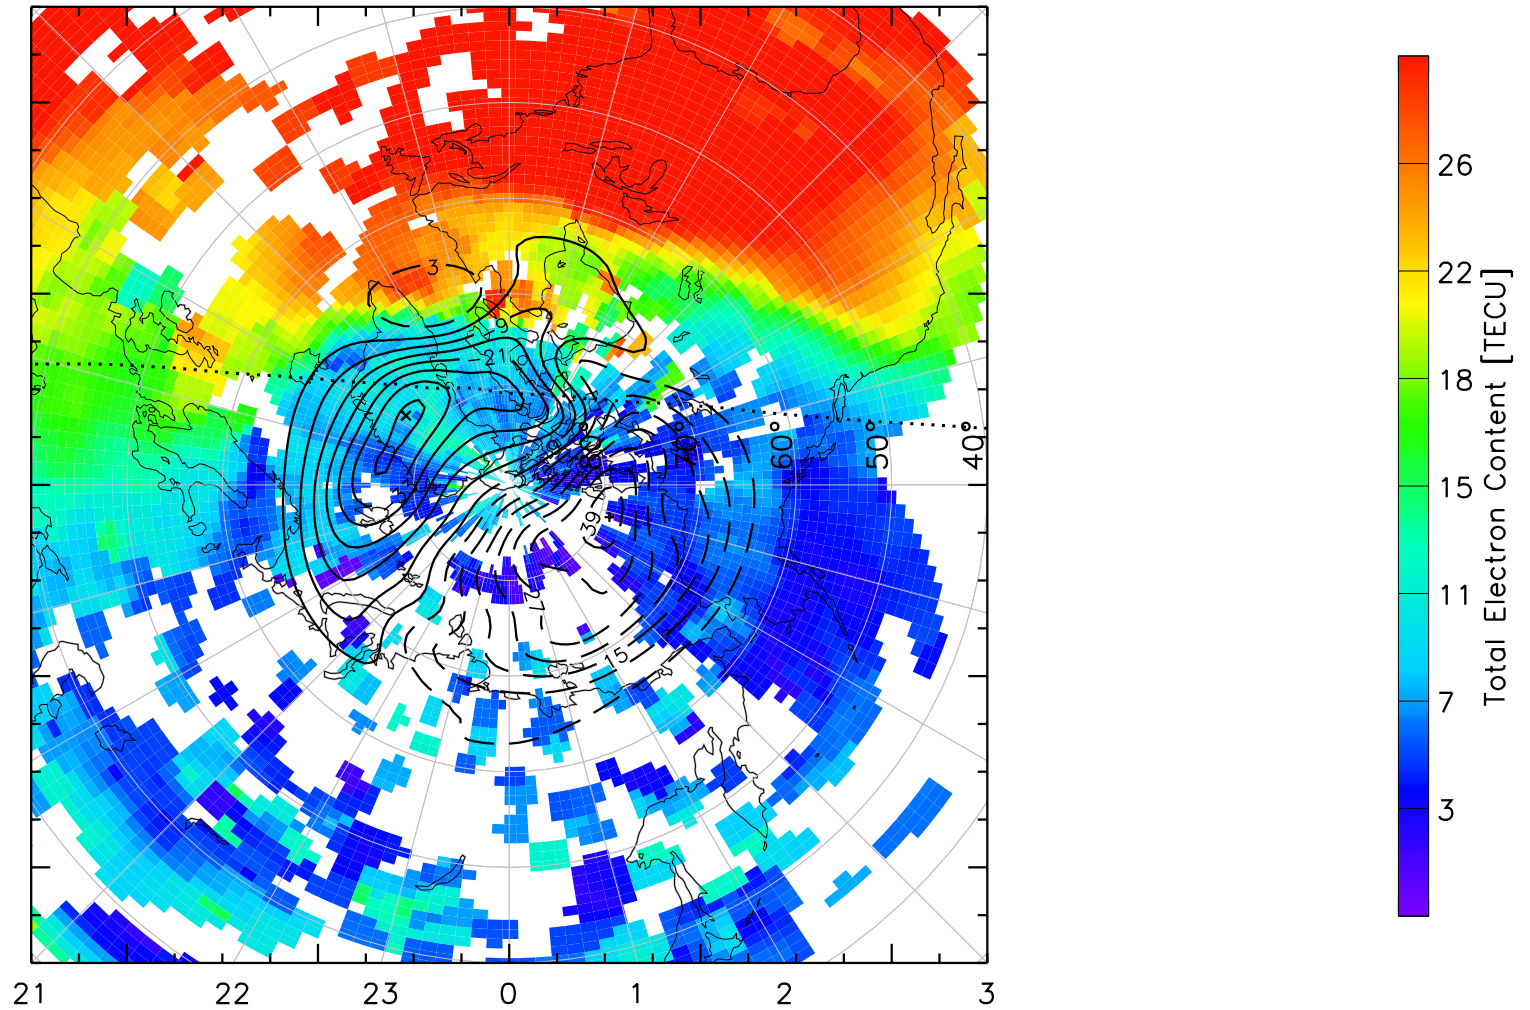

TOTAL ELECTRON CONTENT 13/Nov/2012 15:45:00.0
Median Filtered, Threshold = 0.10 to
13/Nov/2012 15:50:00.0