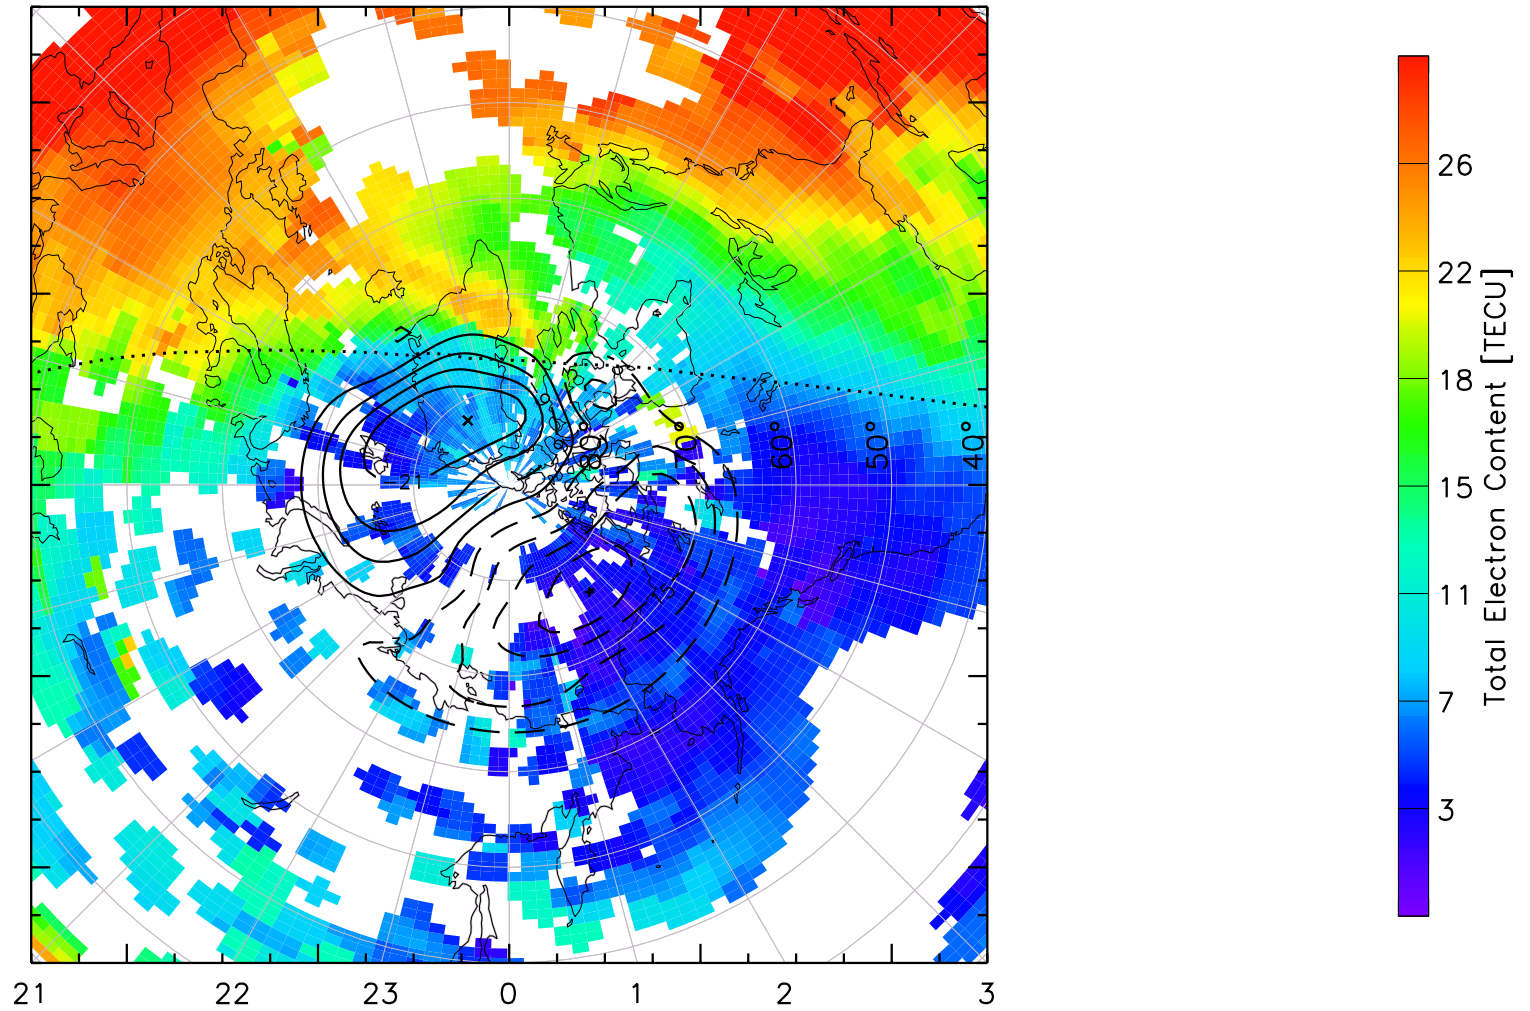

TOTAL ELECTRON CONTENT 13/Nov/2012 13:45:00.0
Median Filtered, Threshold = 0.10 to
13/Nov/2012 13:50:00.0