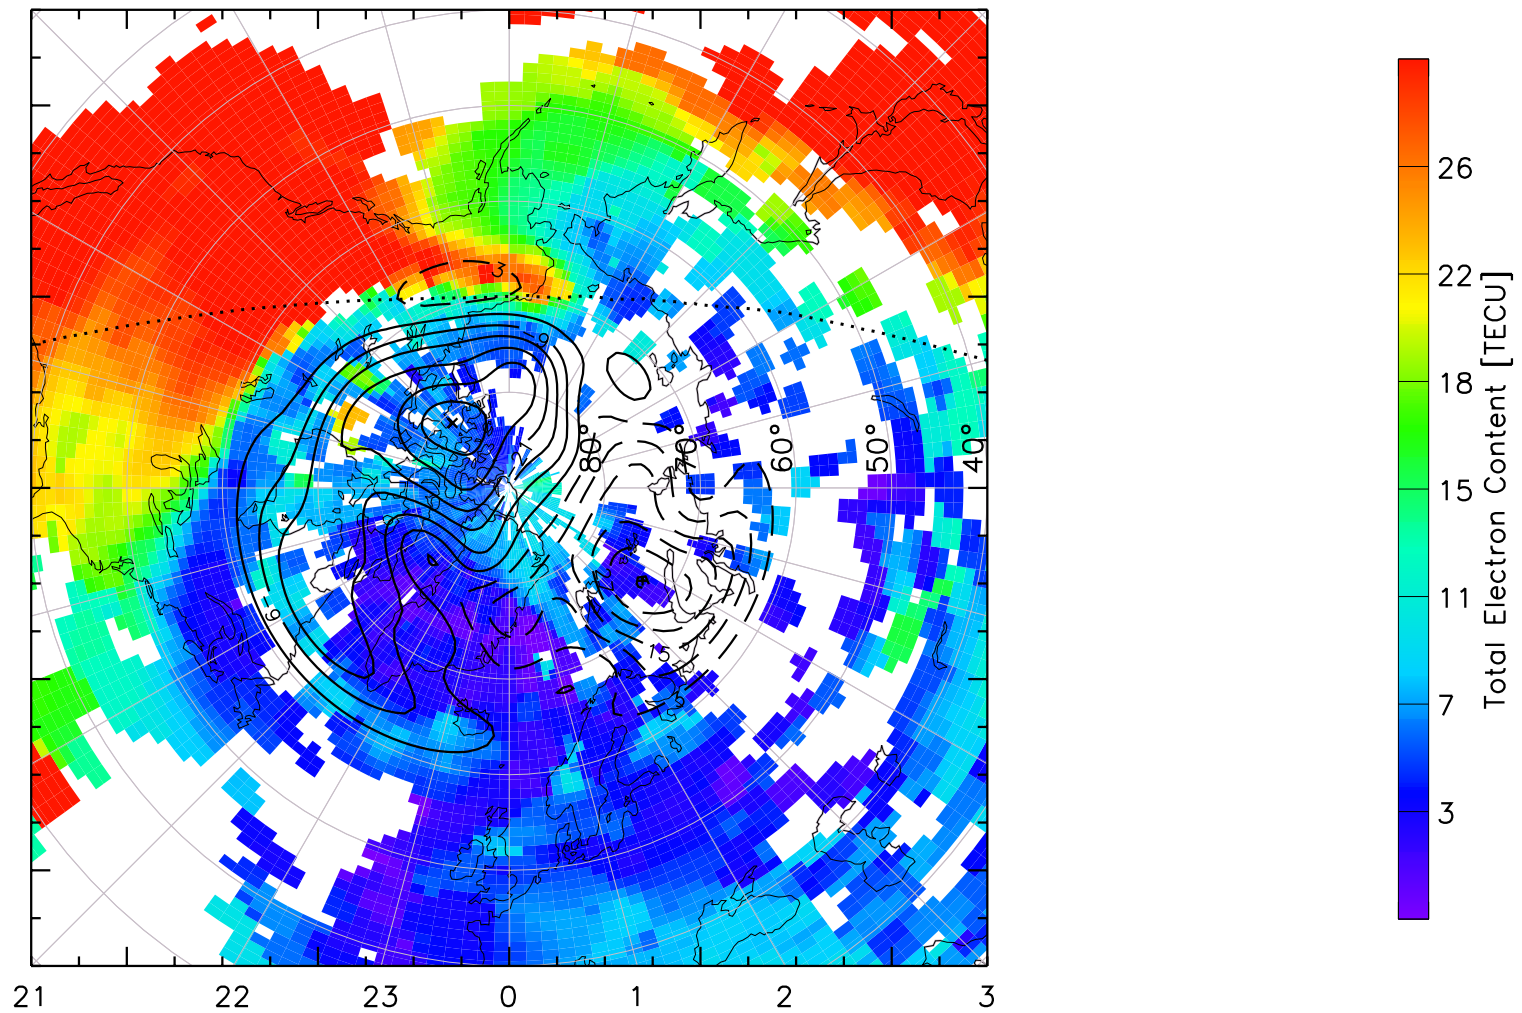

TOTAL ELECTRON CONTENT 13/Nov/2012 23:30:00.0
Median Filtered, Threshold = 0.10 to
13/Nov/2012 23:35:00.0