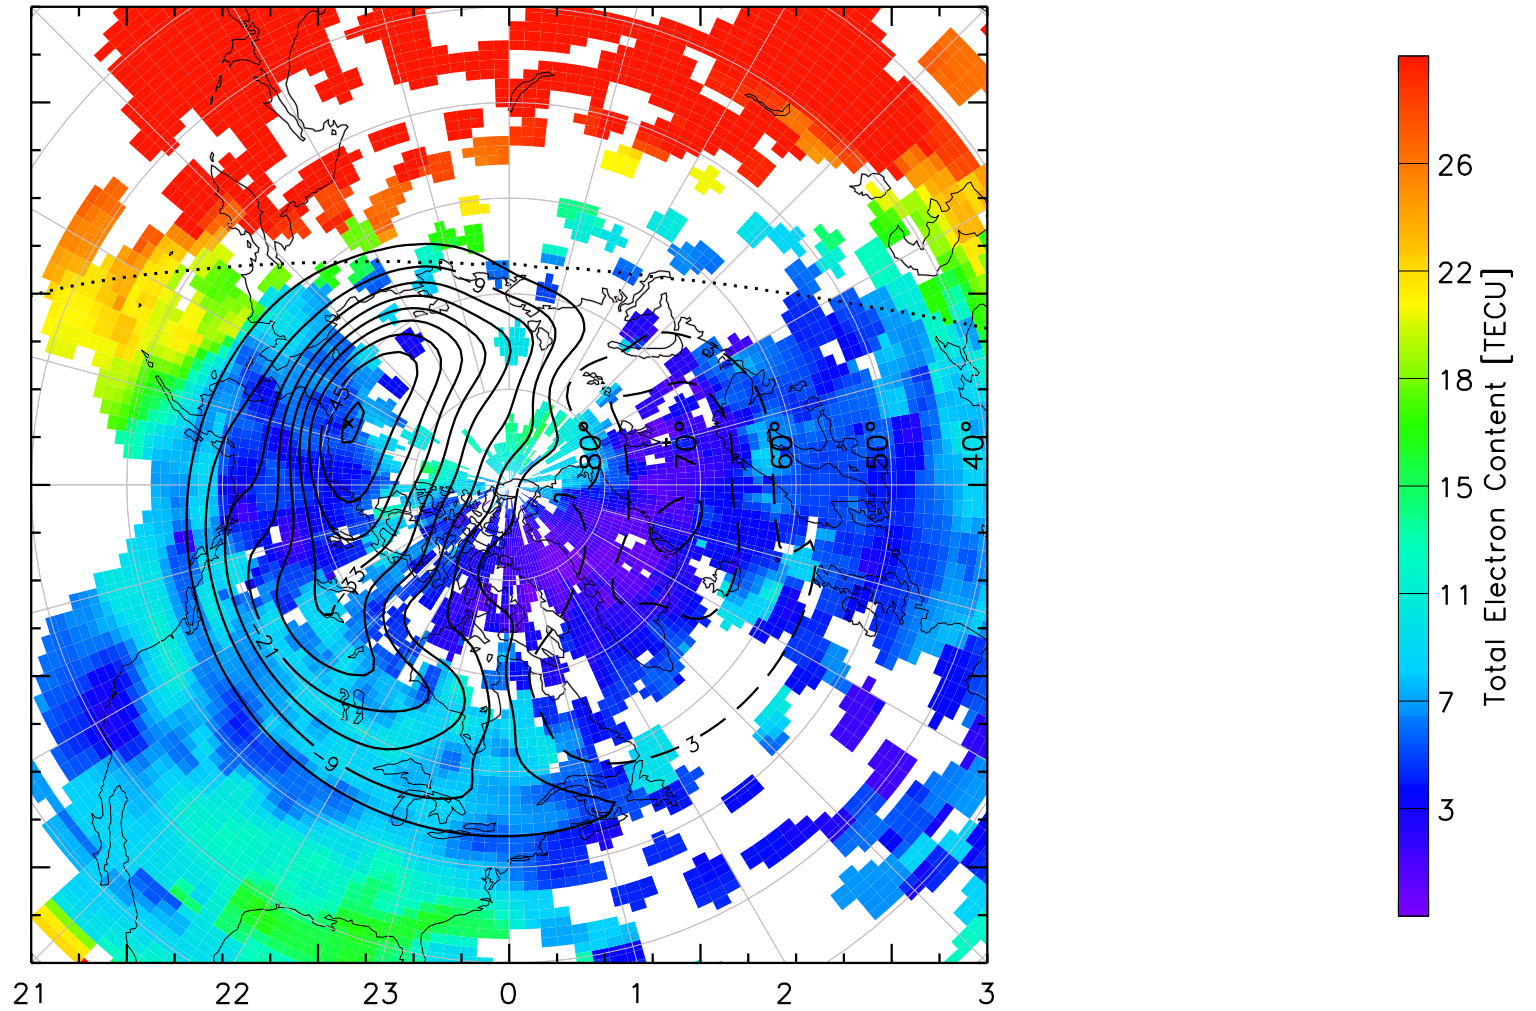

TOTAL ELECTRON CONTENT 14/Nov/2012 04:15:00.0
Median Filtered, Threshold = 0.10 to
14/Nov/2012 04:20:00.0