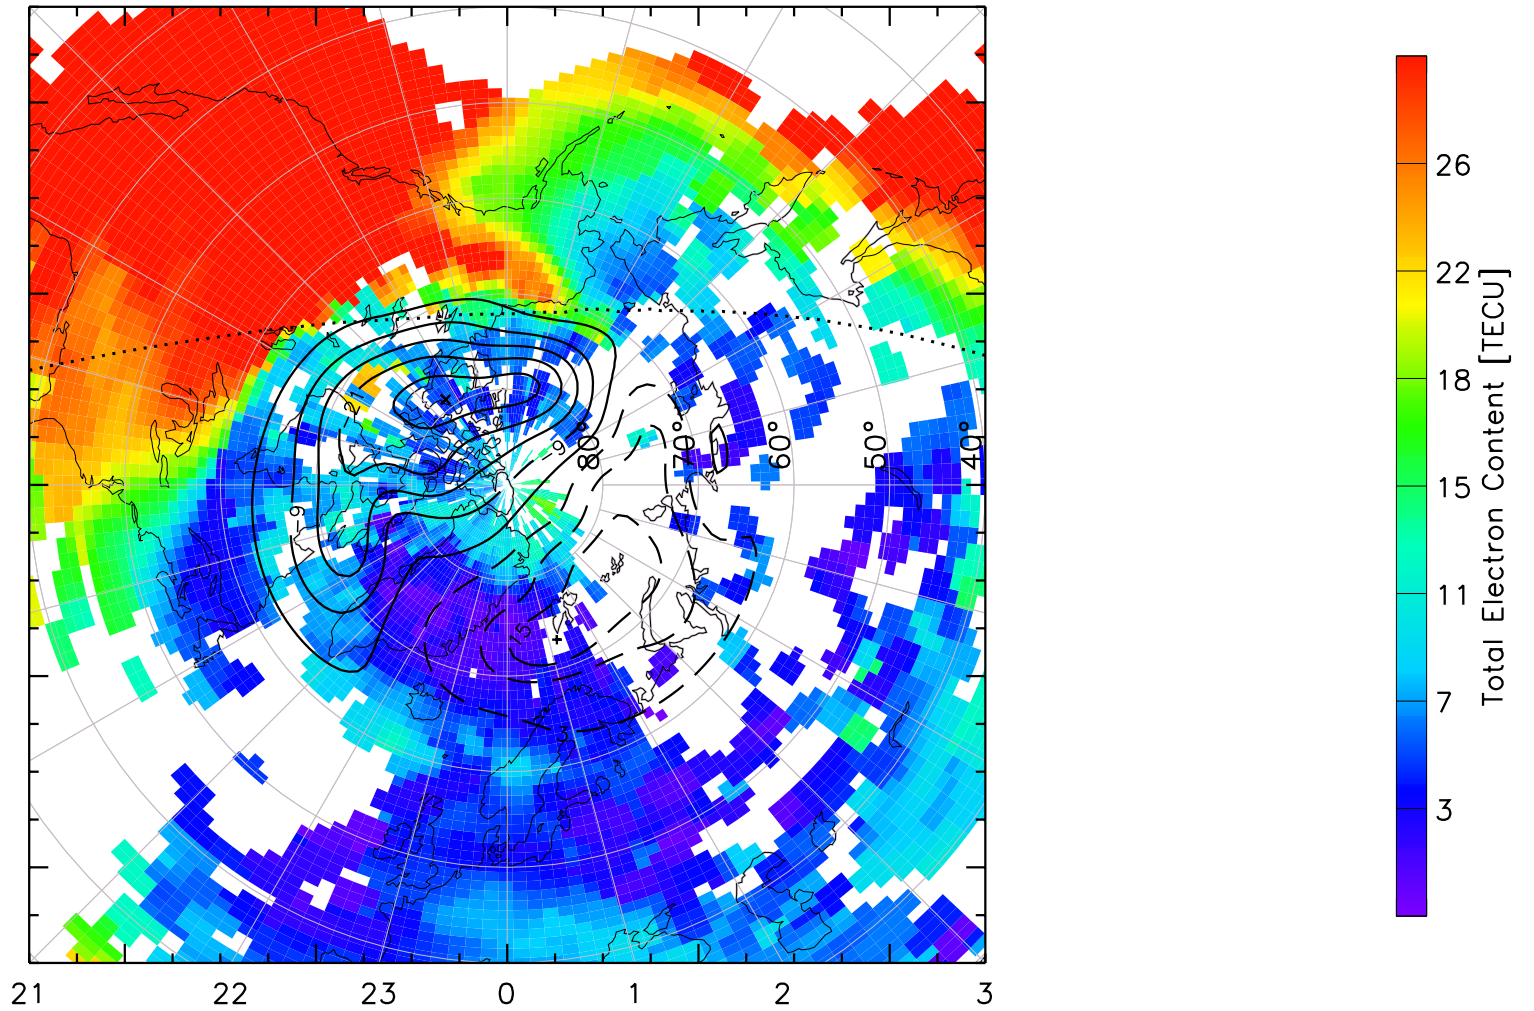

TOTAL ELECTRON CONTENT 13/Nov/2012 22:45:00.0
Median Filtered, Threshold = 0.10 to
13/Nov/2012 22:50:00.0