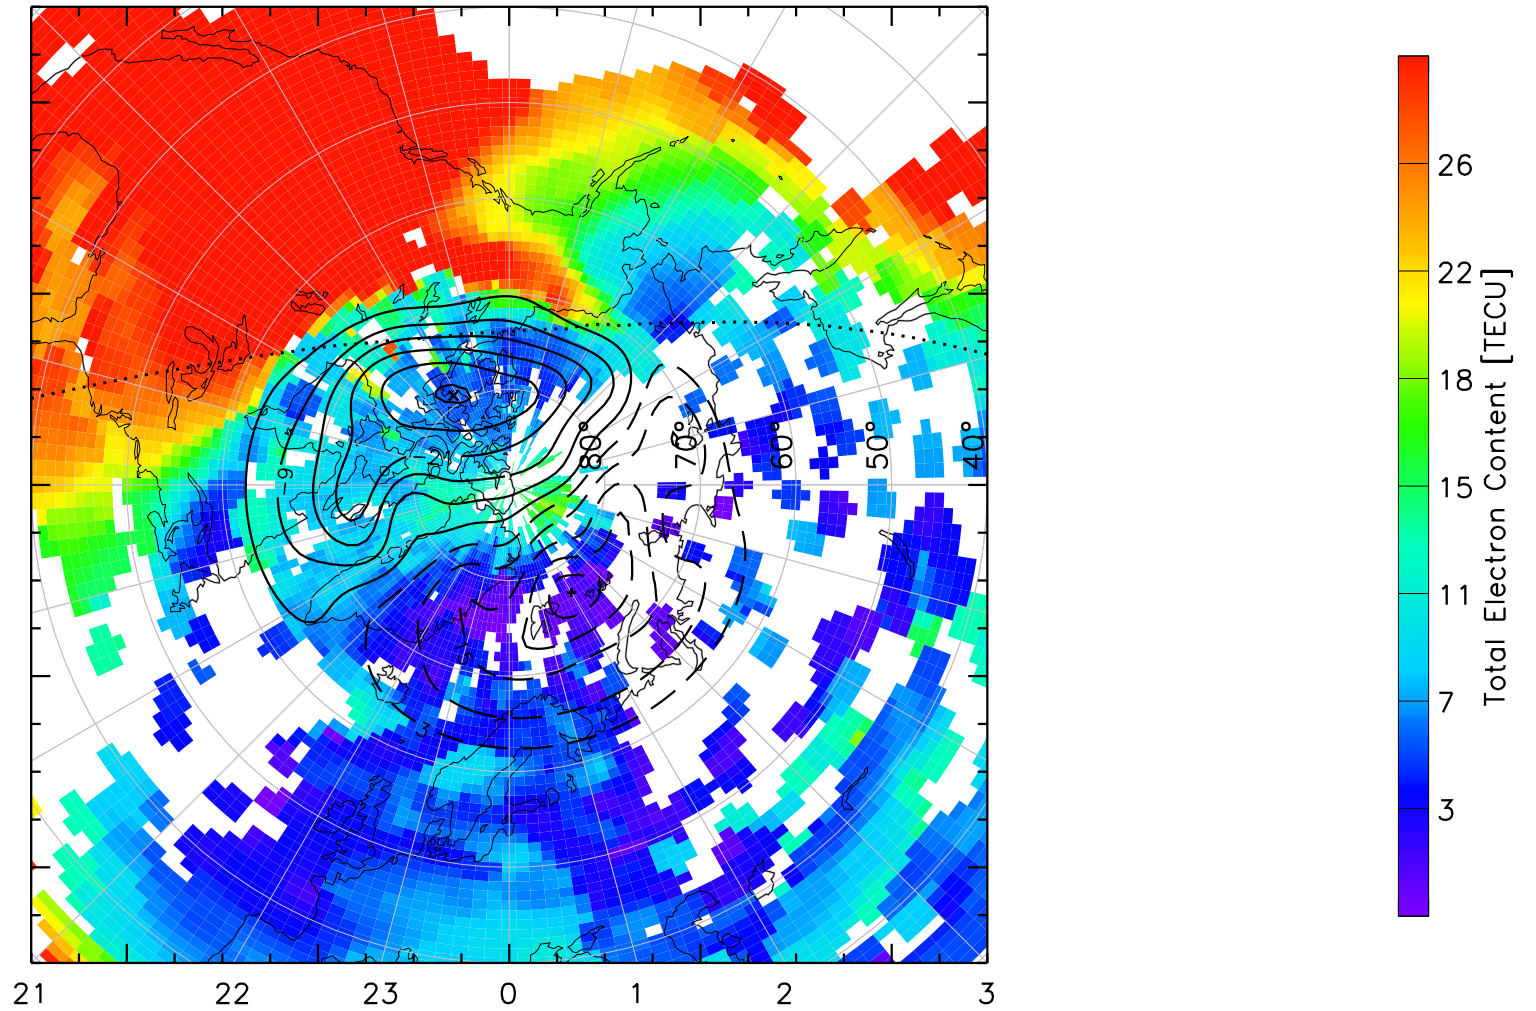

TOTAL ELECTRON CONTENT 13/Nov/2012 22:05:00.0
Median Filtered, Threshold = 0.10 to
13/Nov/2012 22:10:00.0