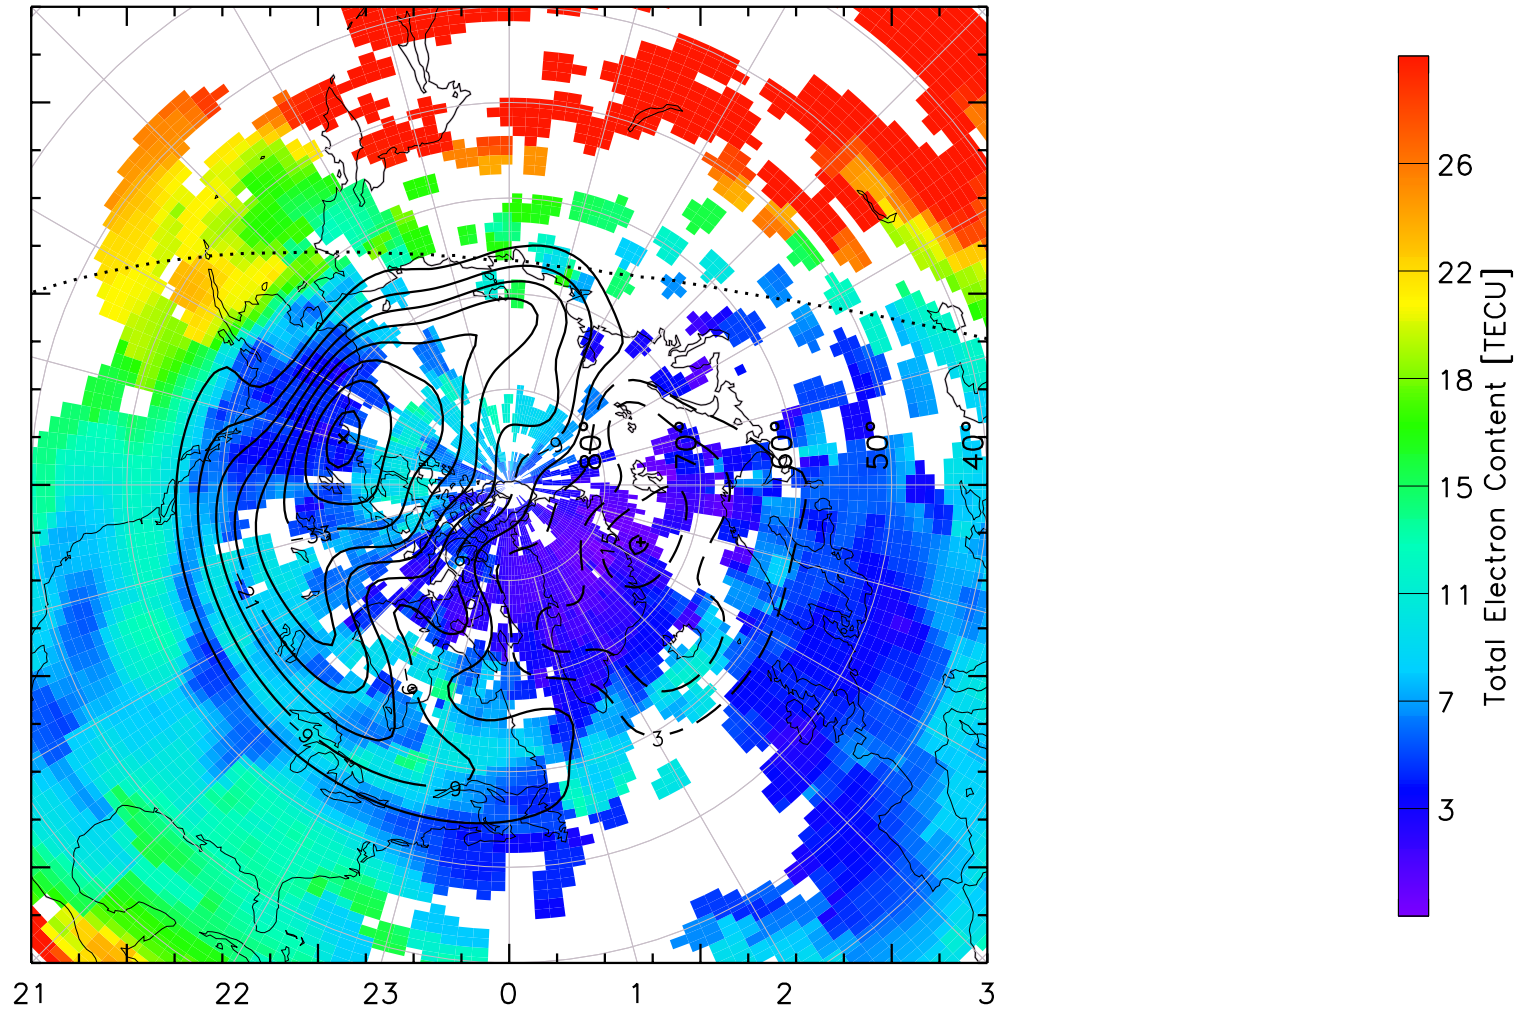

TOTAL ELECTRON CONTENT 14/Nov/2012 03:05:00.0
Median Filtered, Threshold = 0.10 to
14/Nov/2012 03:10:00.0