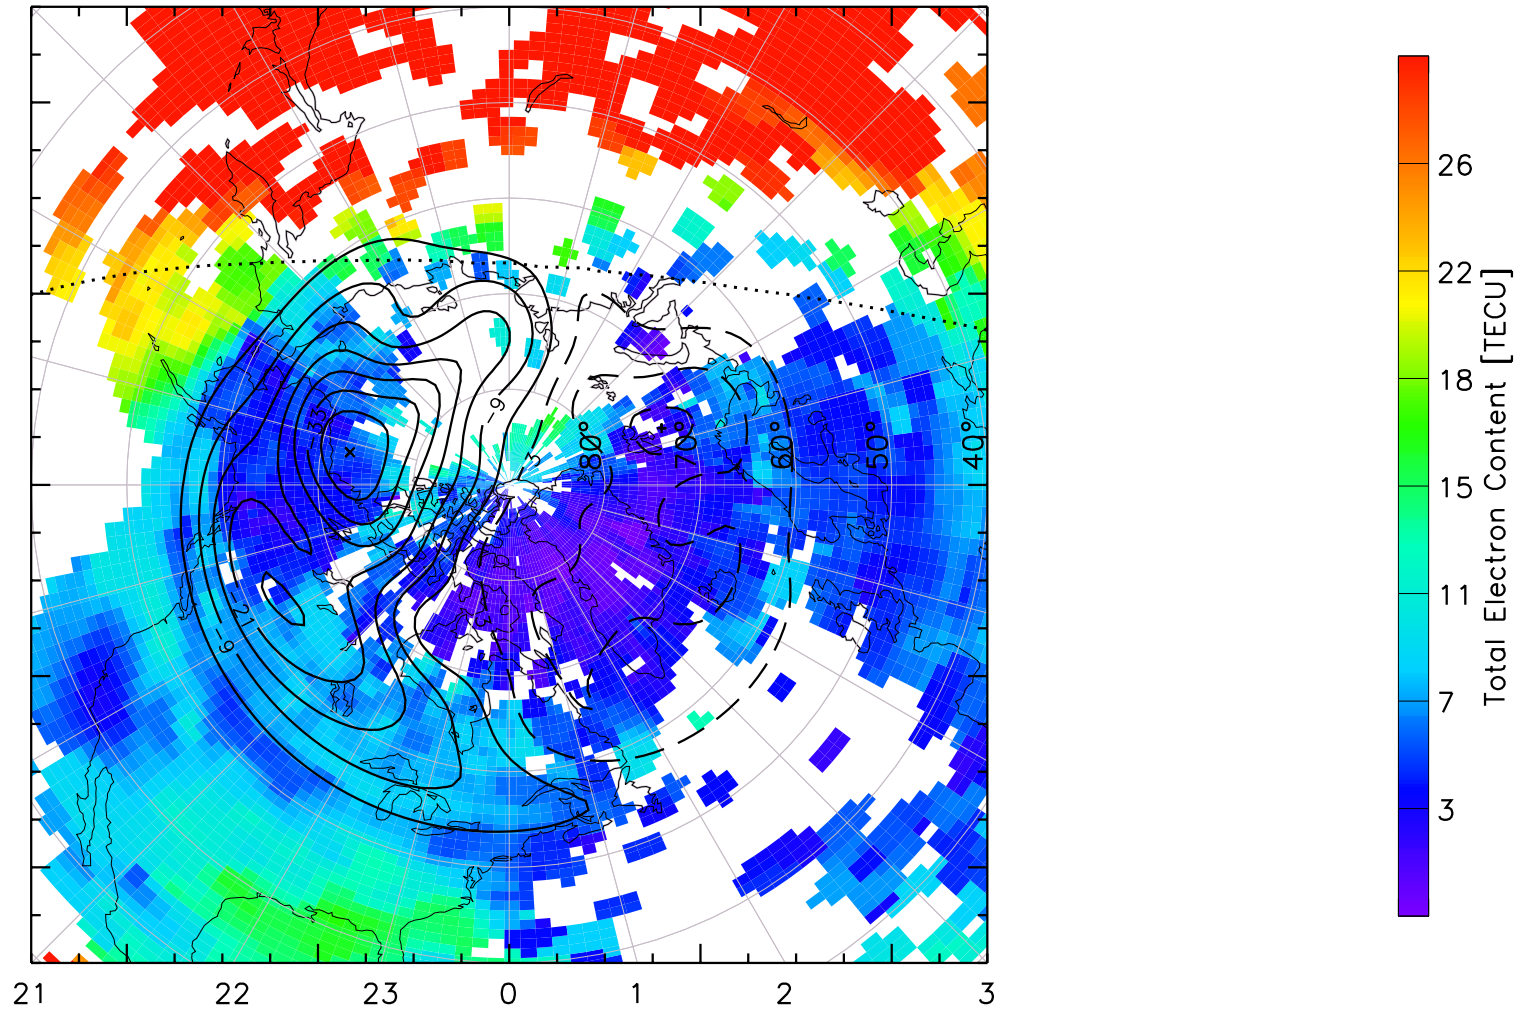

TOTAL ELECTRON CONTENT 14/Nov/2012 04:05:00.0
Median Filtered, Threshold = 0.10 to
14/Nov/2012 04:10:00.0