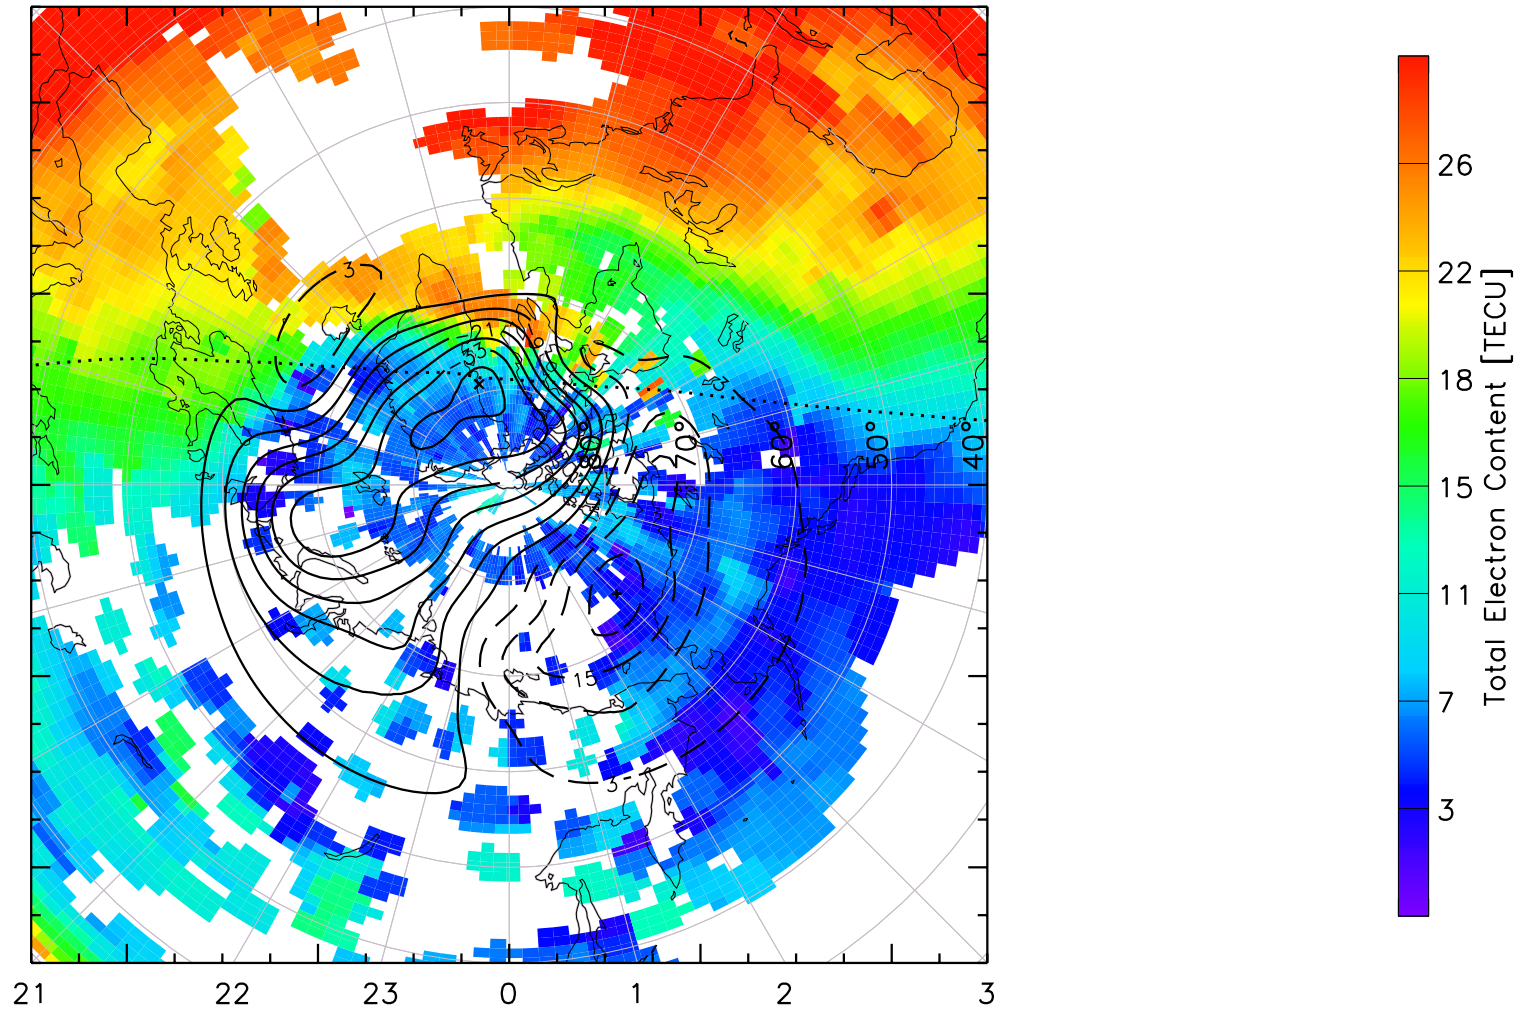

TOTAL ELECTRON CONTENT 13/Nov/2012 14:45:00.0
Median Filtered, Threshold = 0.10 to
13/Nov/2012 14:50:00.0