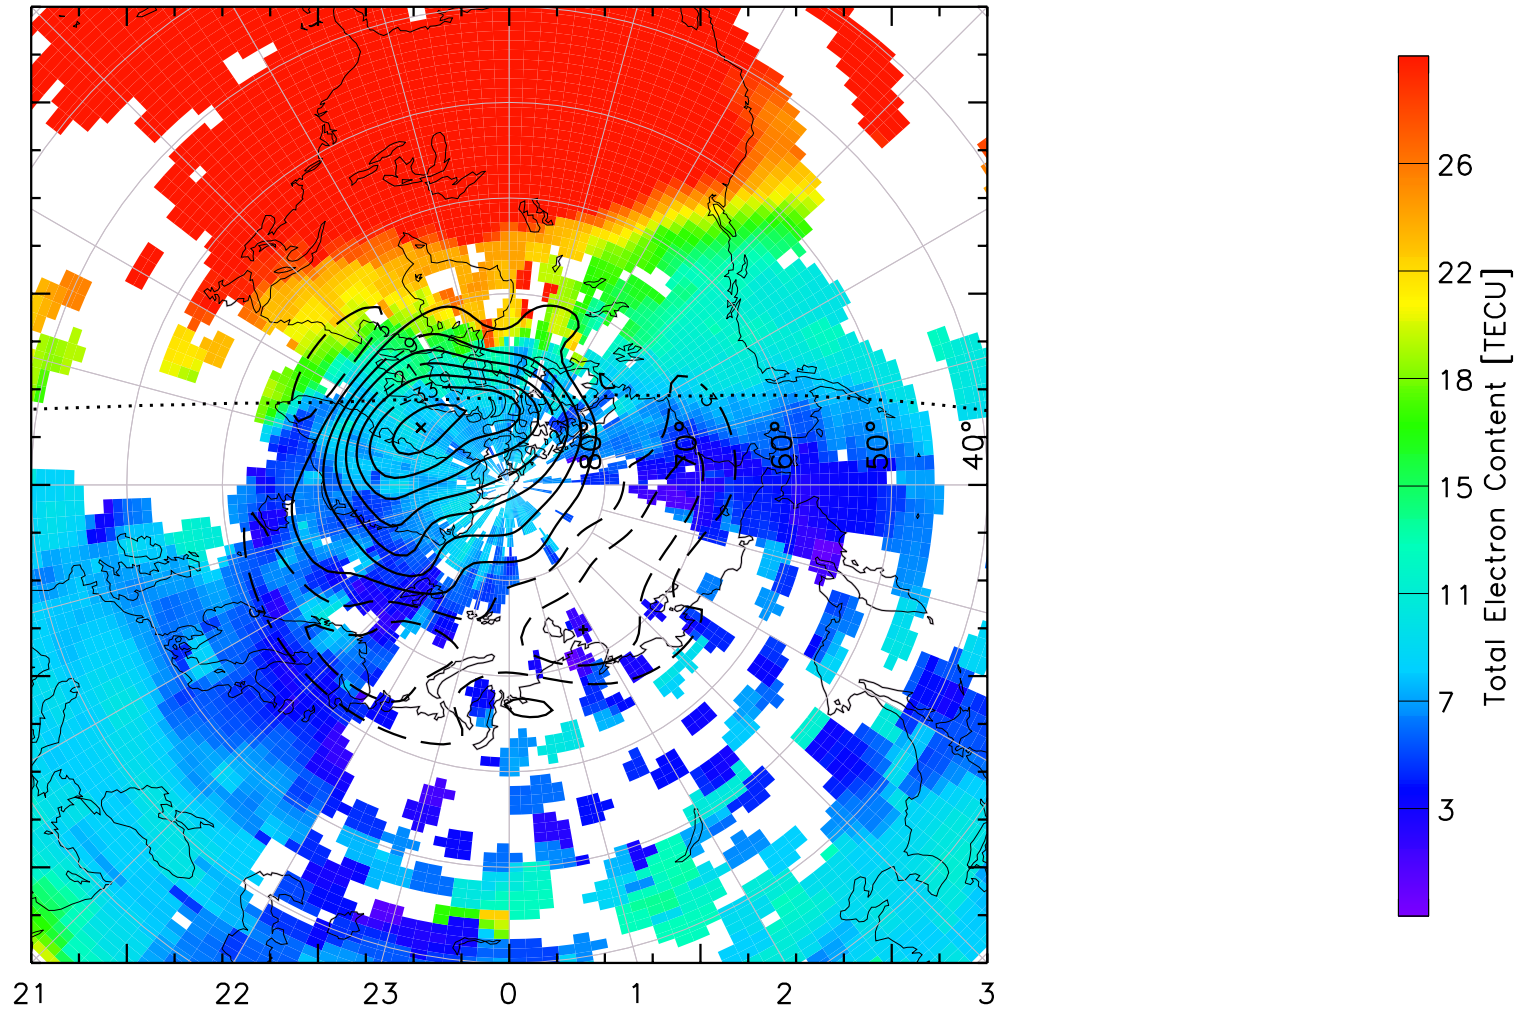

TOTAL ELECTRON CONTENT 13/Nov/2012 18:25:00.0
Median Filtered, Threshold = 0.10 to
13/Nov/2012 18:30:00.0