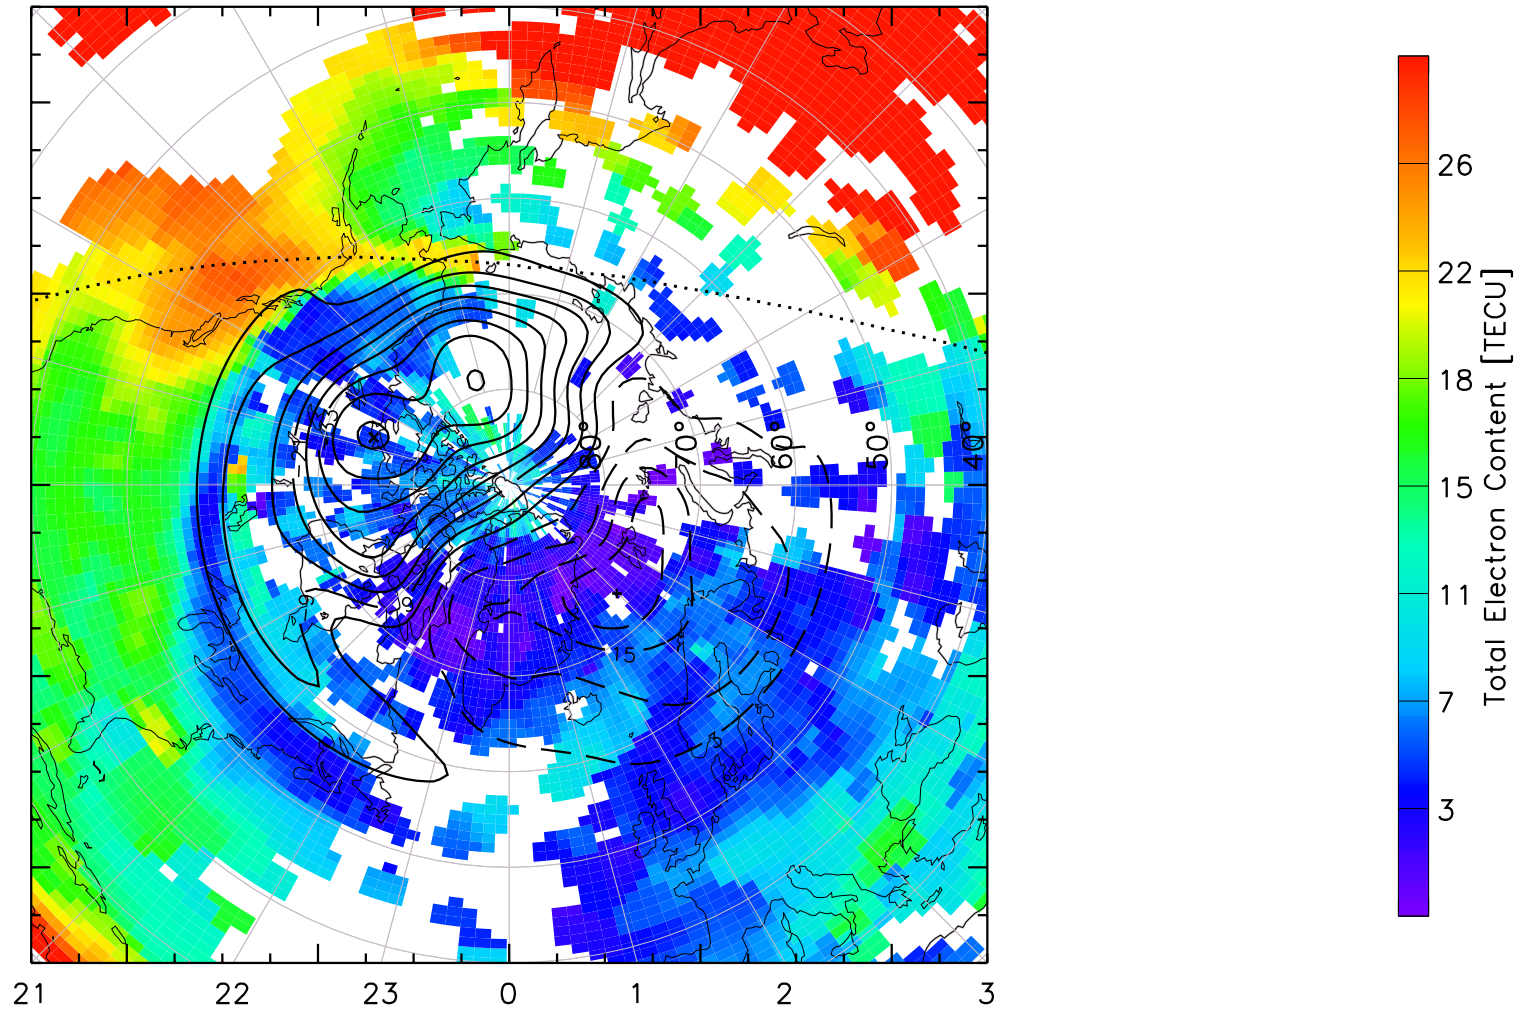

TOTAL ELECTRON CONTENT 14/Nov/2012 01:15:00.0
Median Filtered, Threshold = 0.10 to
14/Nov/2012 01:20:00.0