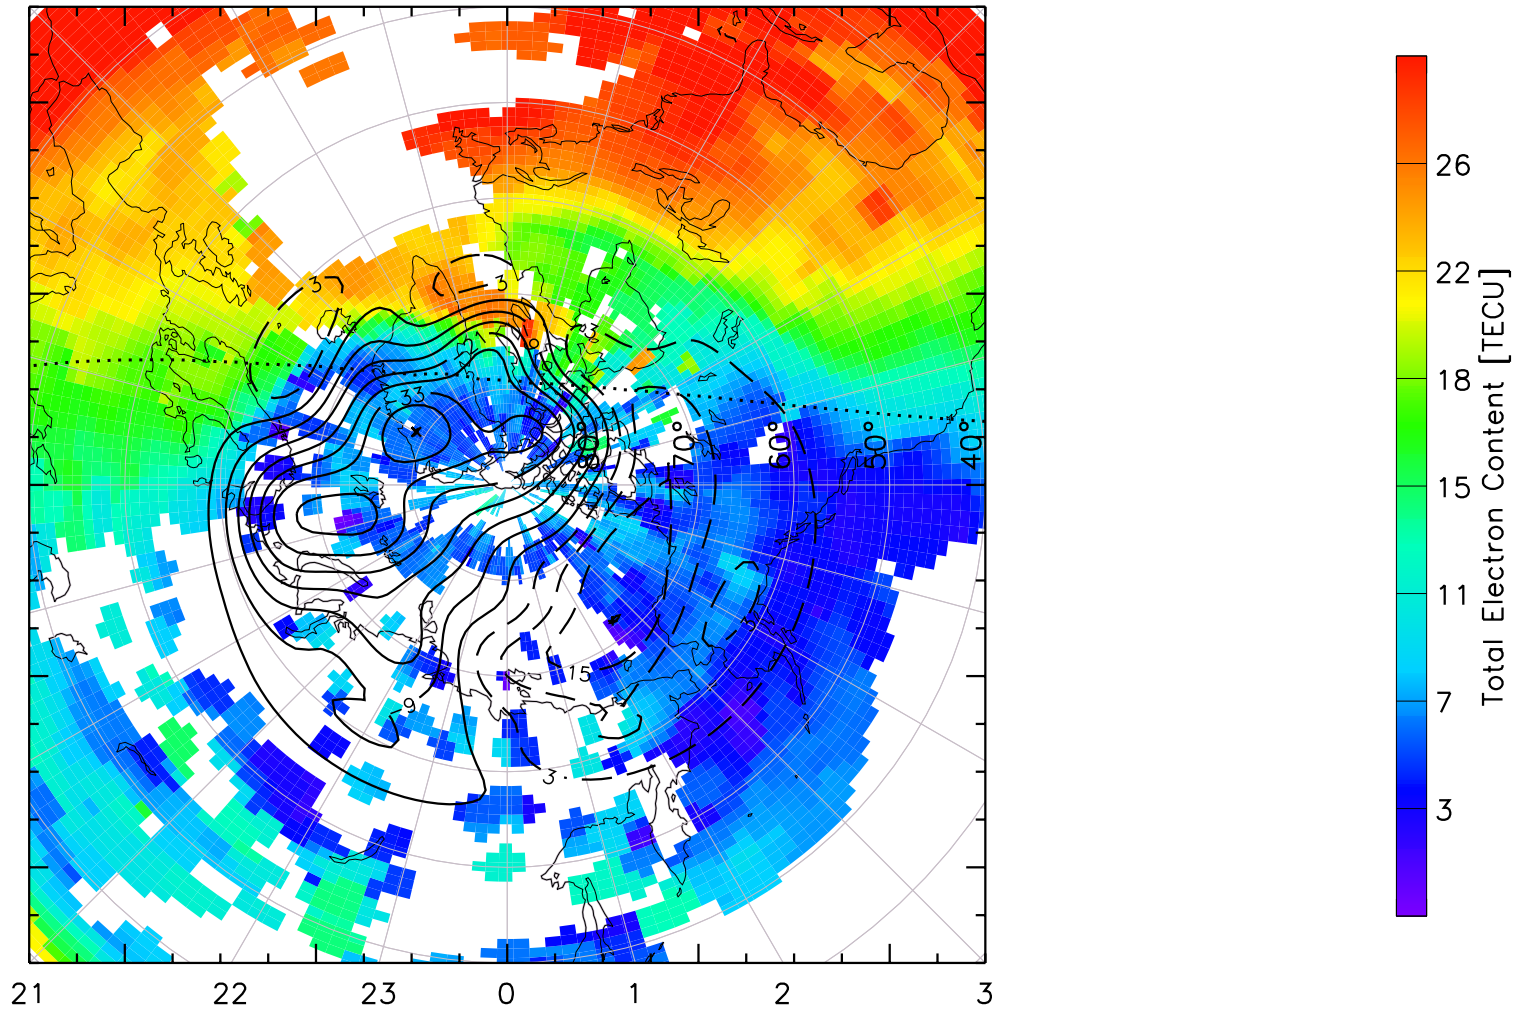

TOTAL ELECTRON CONTENT 13/Nov/2012 14:50:00.0
Median Filtered, Threshold = 0.10 to
13/Nov/2012 14:55:00.0