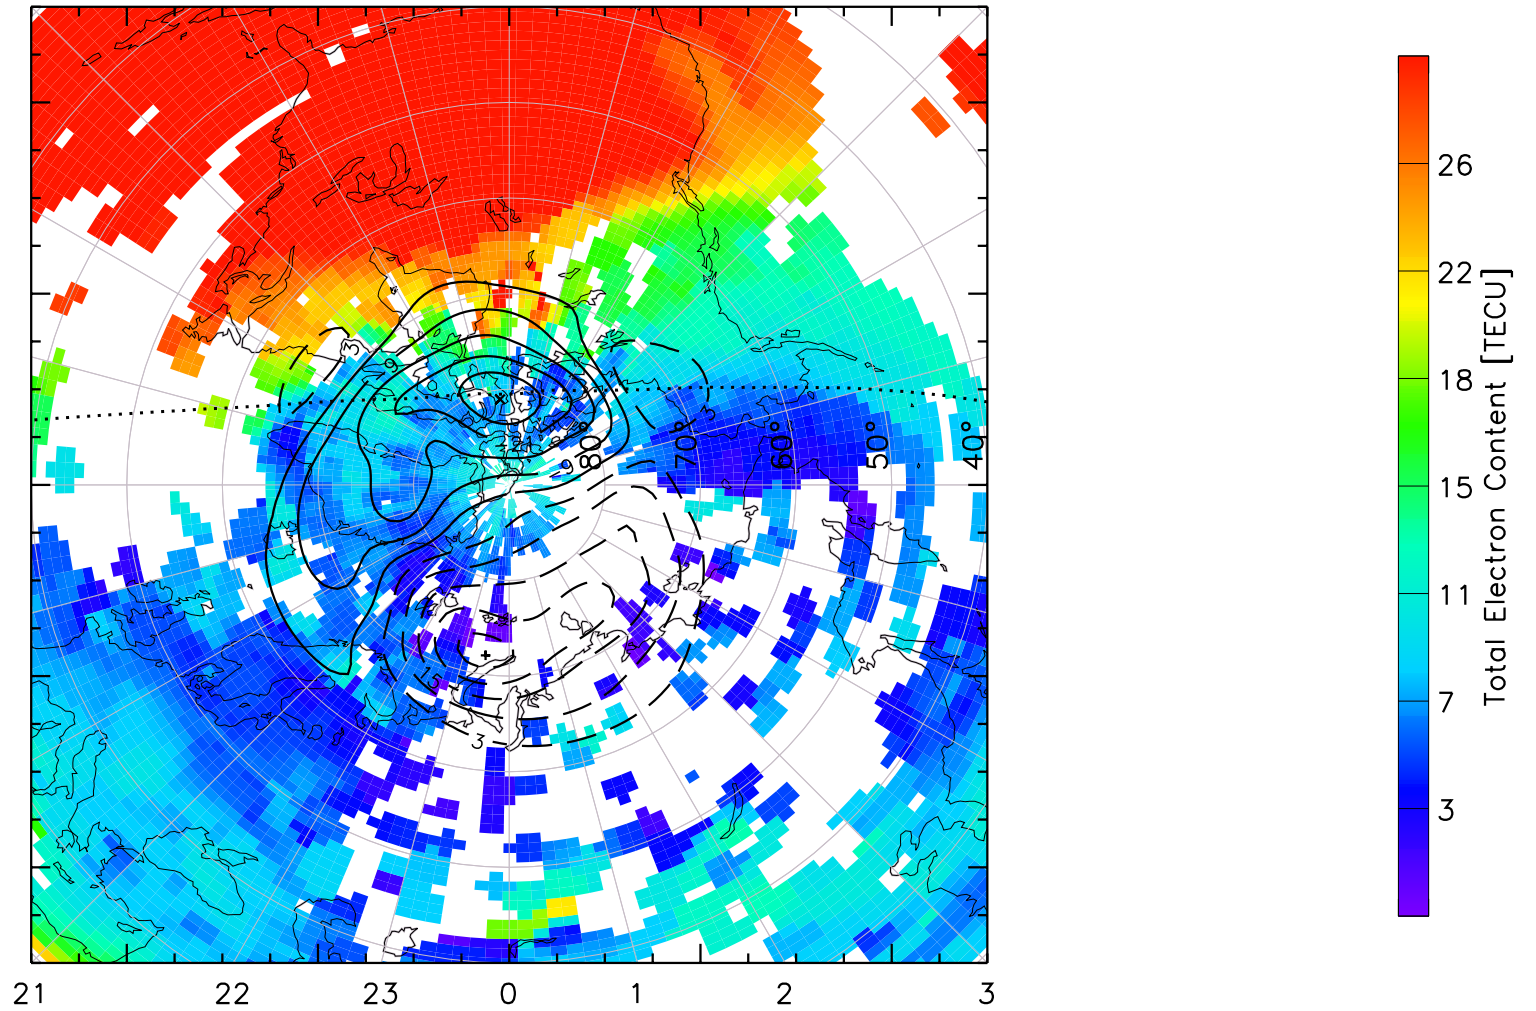

TOTAL ELECTRON CONTENT 13/Nov/2012 18:55:00.0
Median Filtered, Threshold = 0.10 to
13/Nov/2012 19:00:00.0