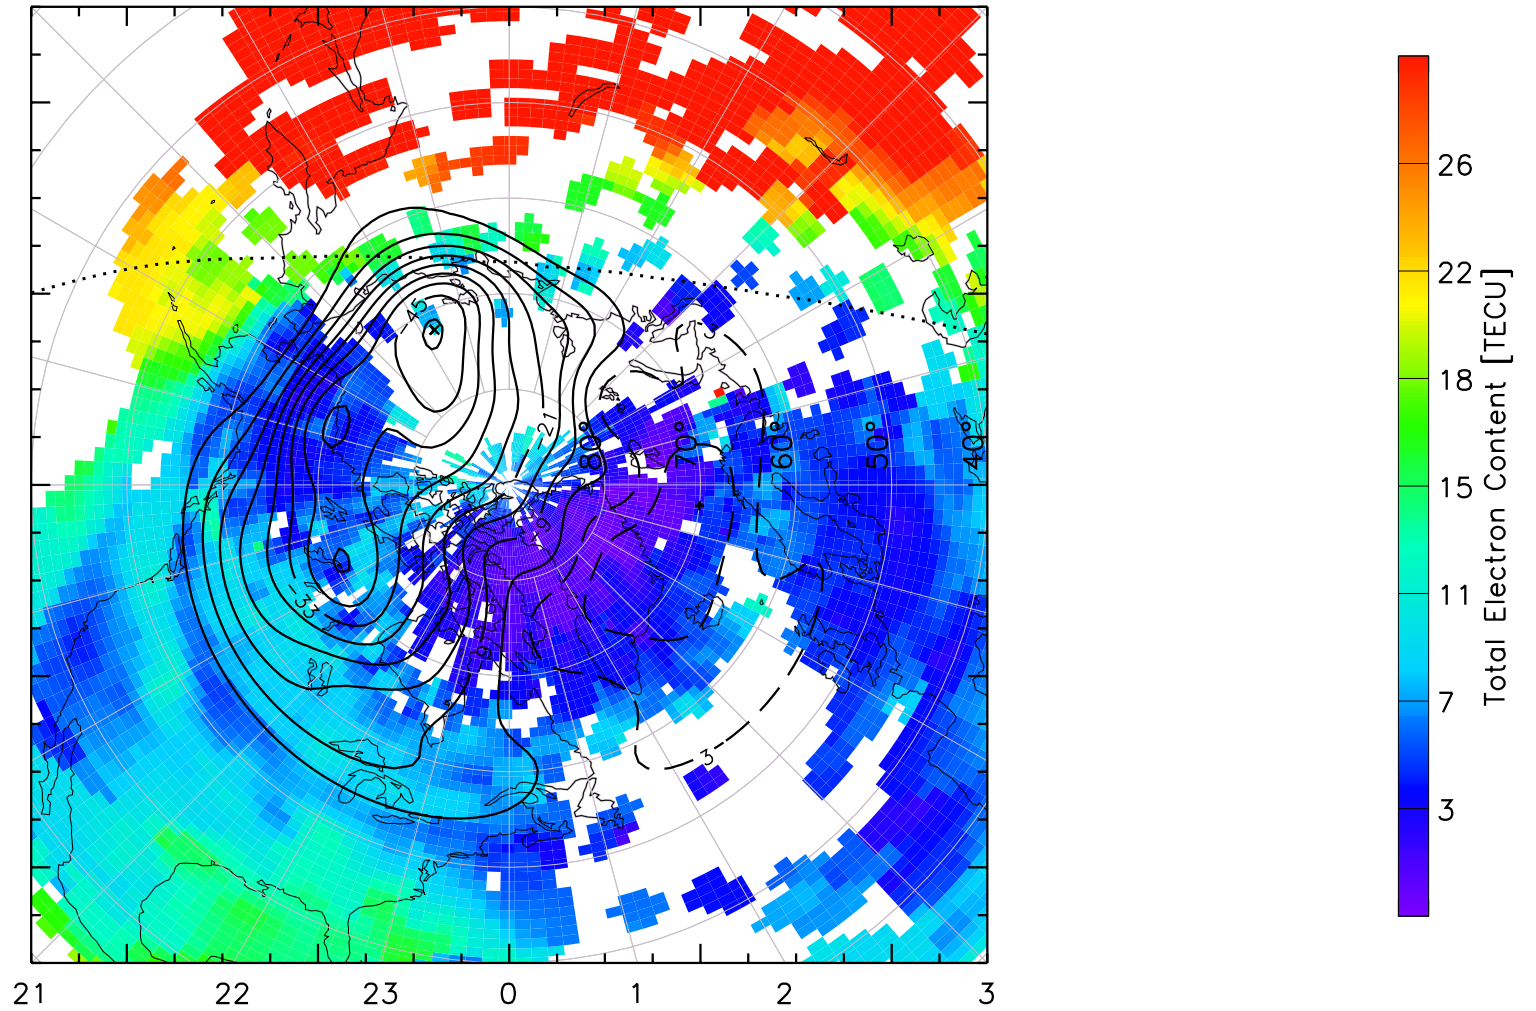

TOTAL ELECTRON CONTENT 14/Nov/2012 03:40:00.0
Median Filtered, Threshold = 0.10 to
14/Nov/2012 03:45:00.0