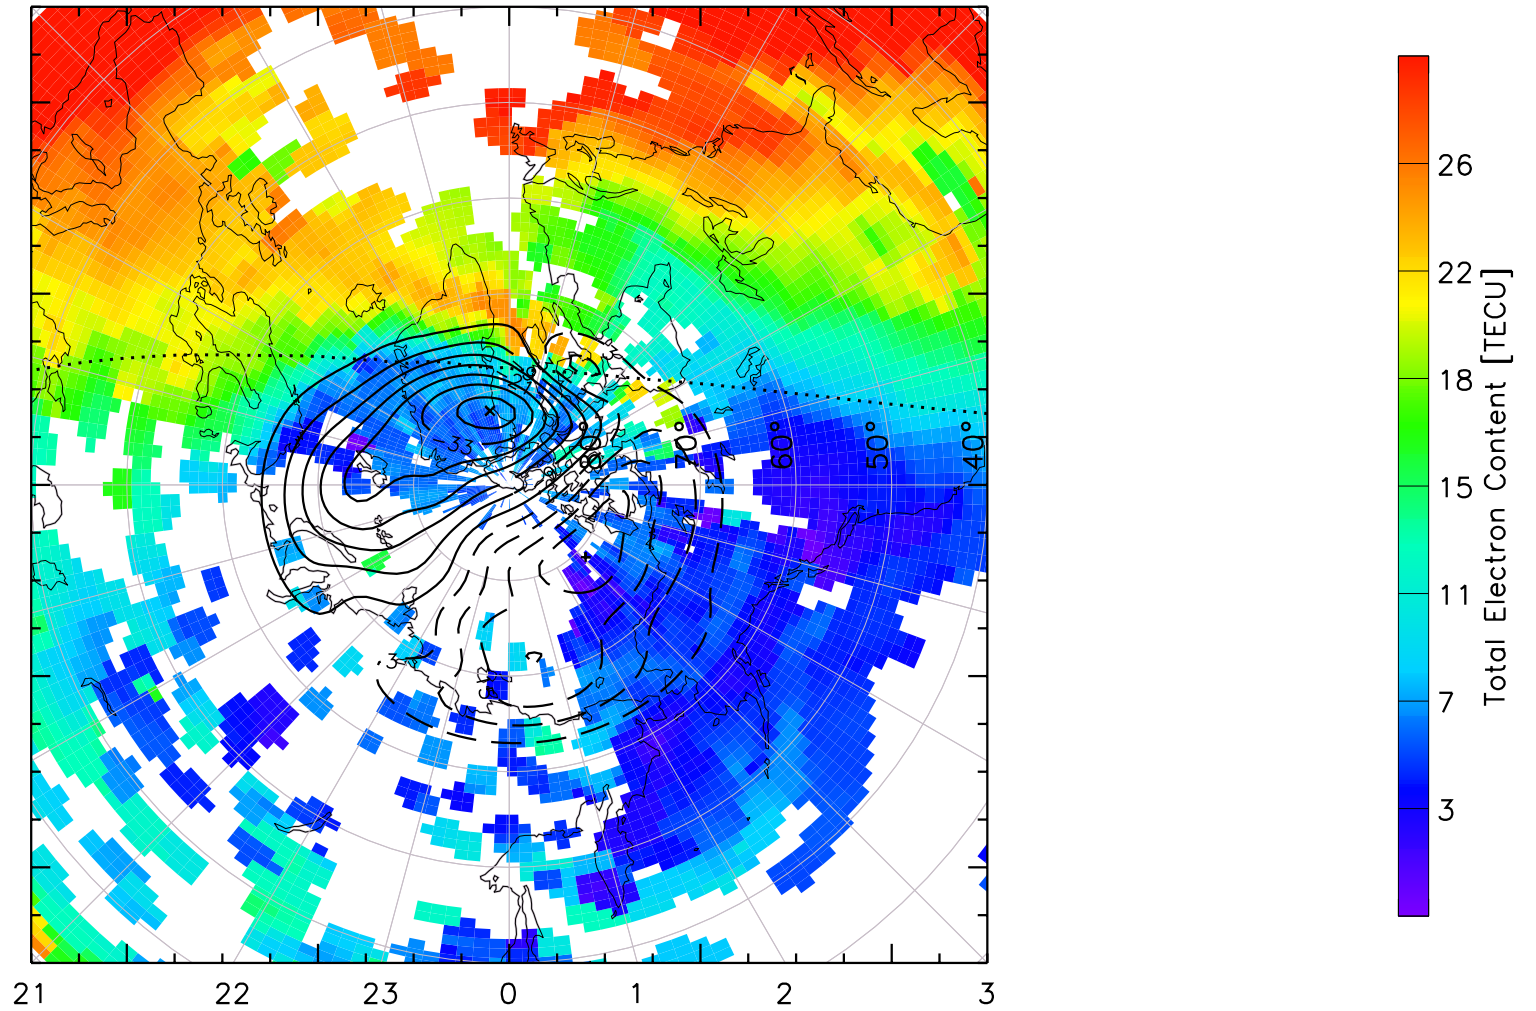

TOTAL ELECTRON CONTENT 13/Nov/2012 14:10:00.0
Median Filtered, Threshold = 0.10 to
13/Nov/2012 14:15:00.0