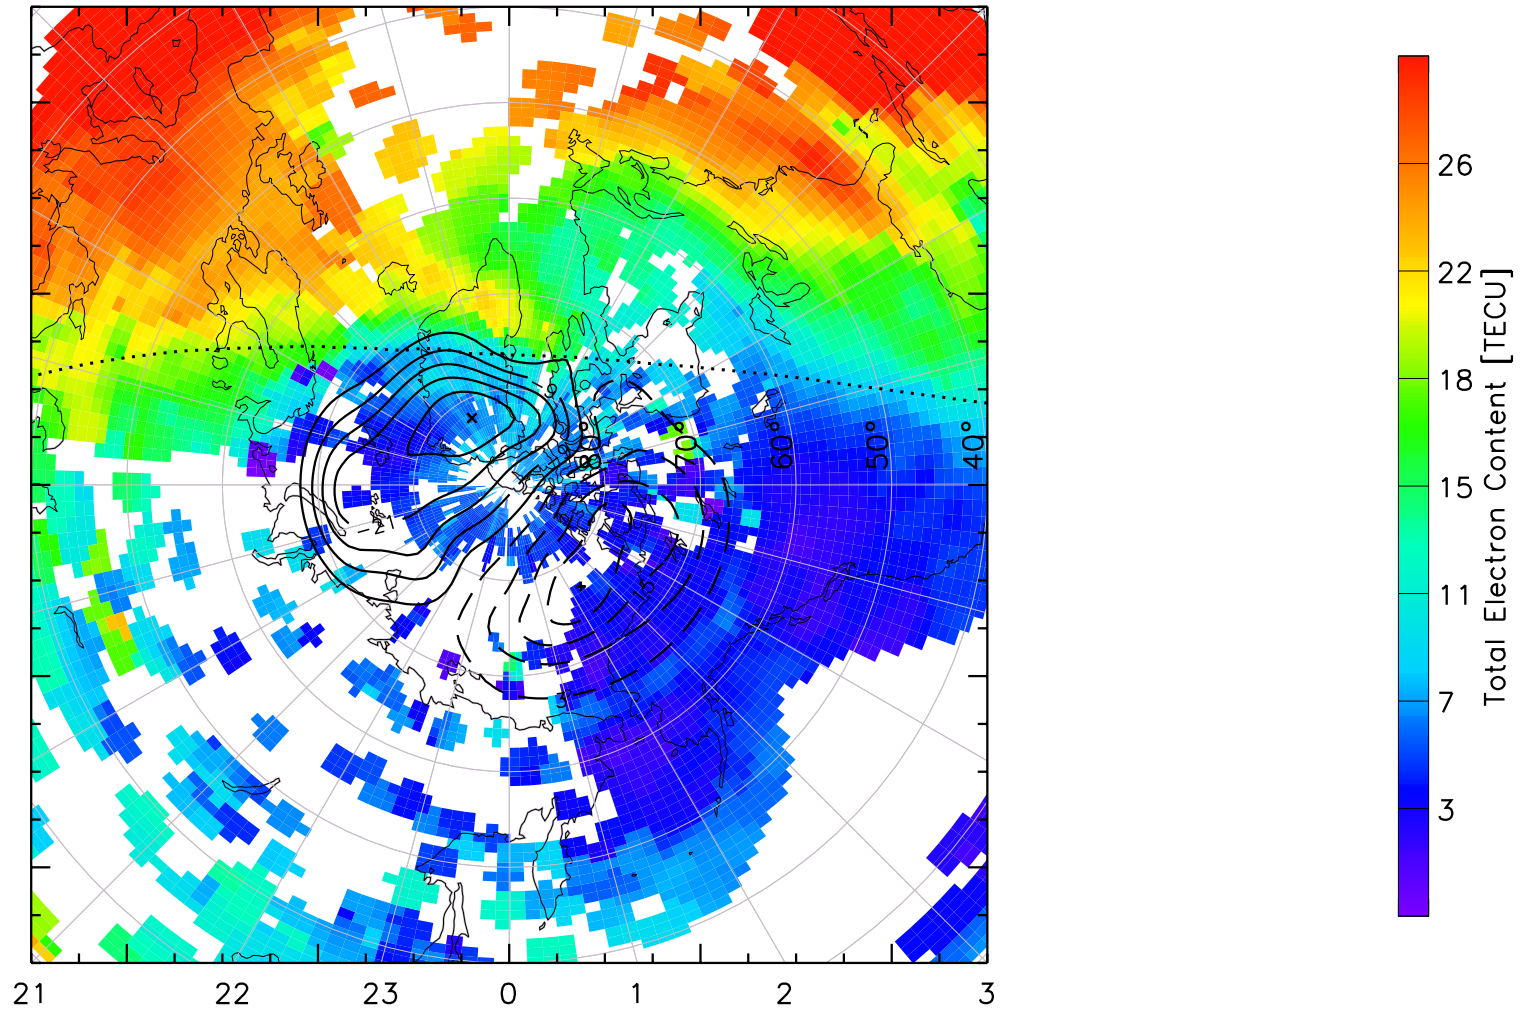

TOTAL ELECTRON CONTENT 13/Nov/2012 13:30:00.0
Median Filtered, Threshold = 0.10 to
13/Nov/2012 13:35:00.0