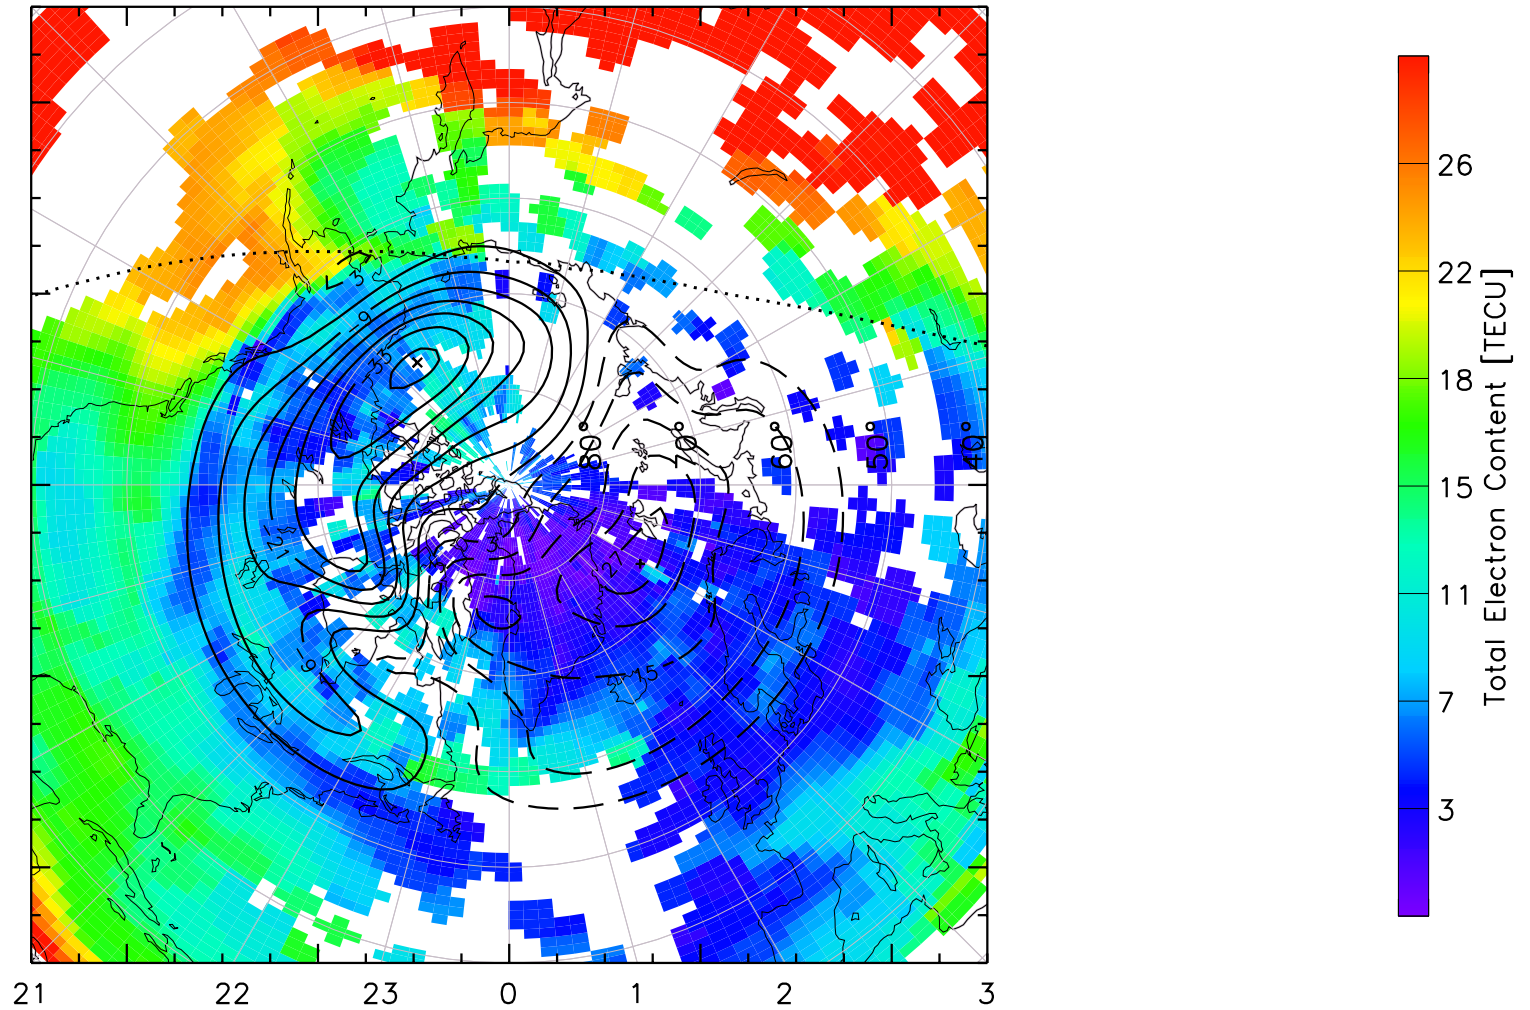

TOTAL ELECTRON CONTENT 14/Nov/2012 02:00:00.0
Median Filtered, Threshold = 0.10 to
14/Nov/2012 02:05:00.0