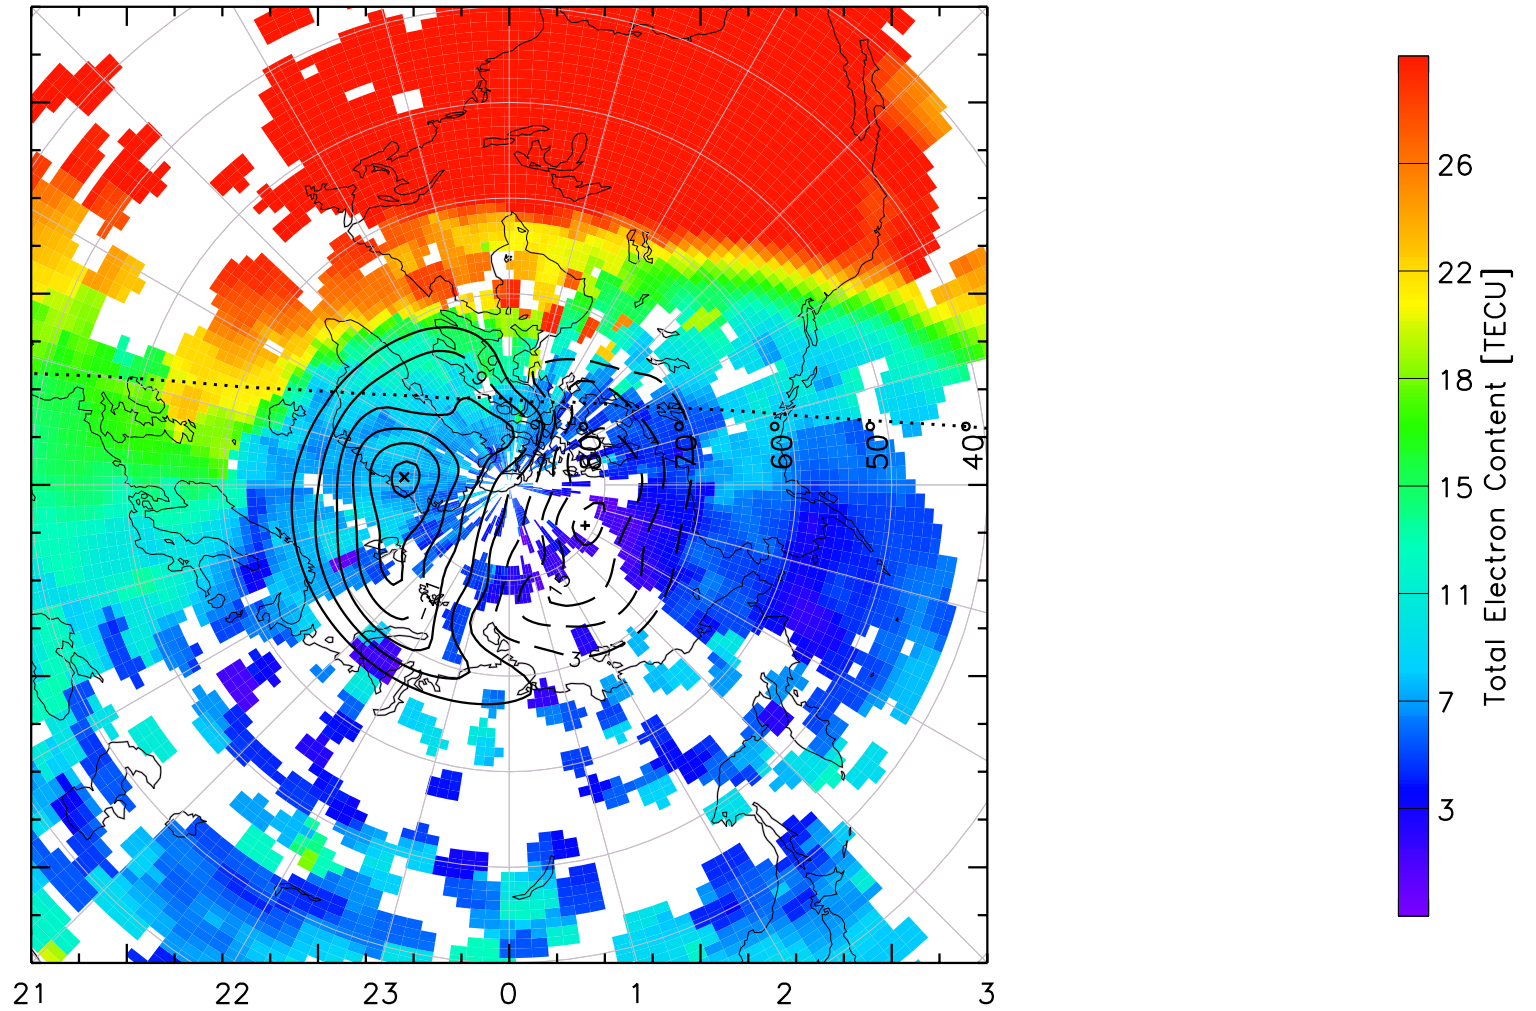

TOTAL ELECTRON CONTENT 13/Nov/2012 16:45:00.0
Median Filtered, Threshold = 0.10 to
13/Nov/2012 16:50:00.0