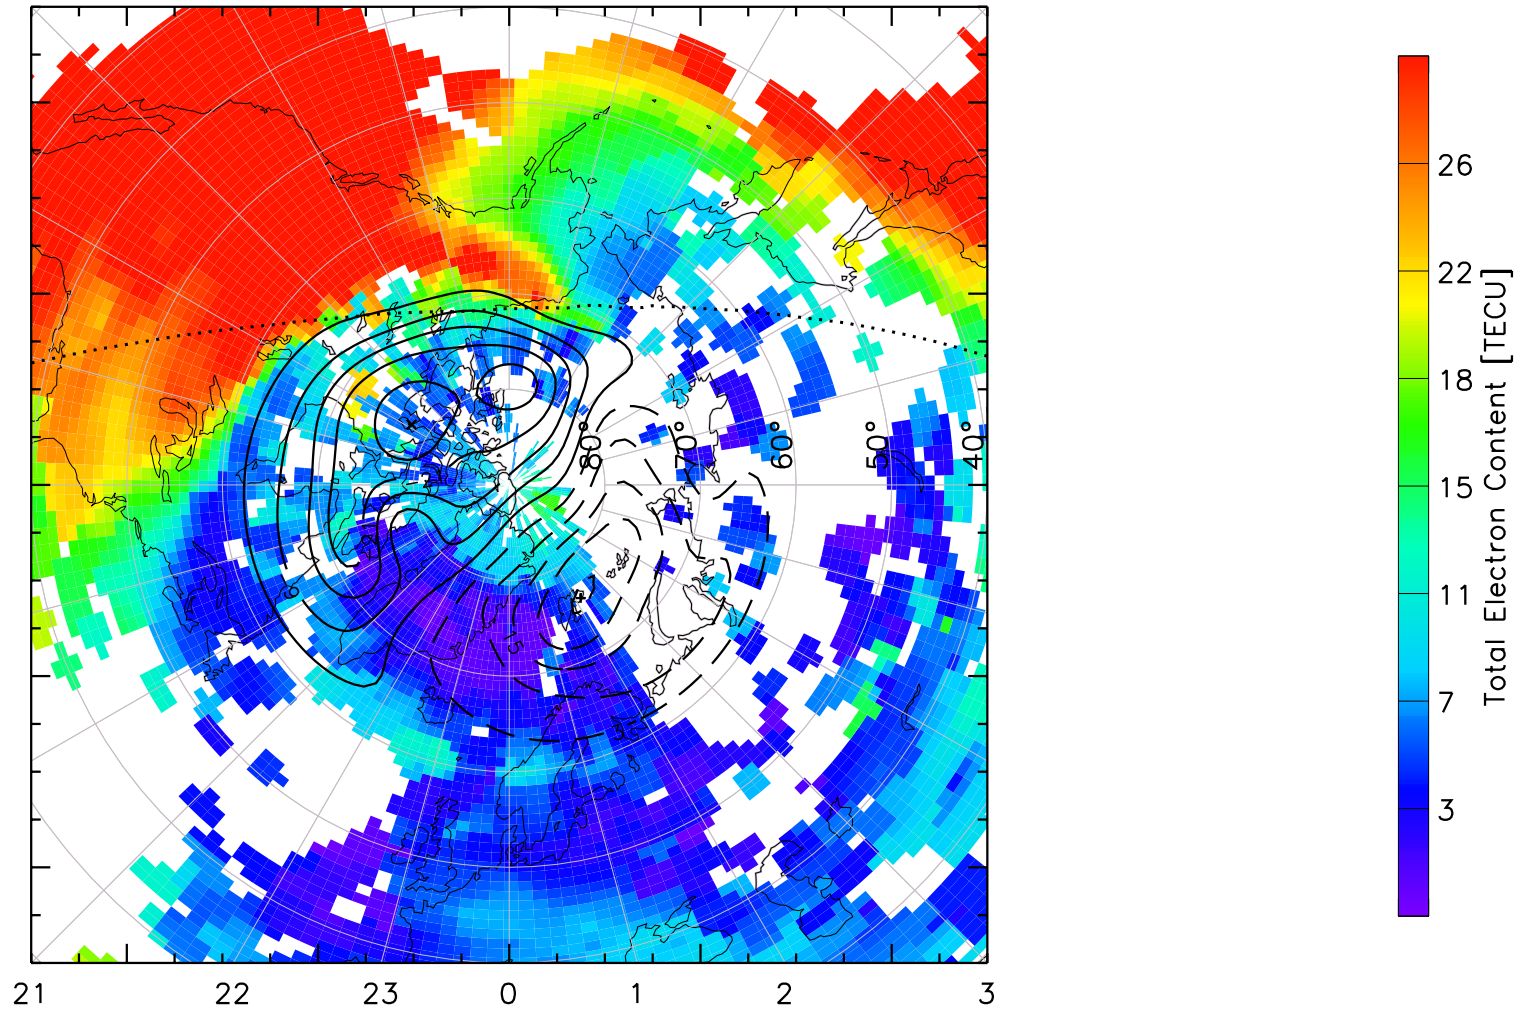

TOTAL ELECTRON CONTENT 13/Nov/2012 22:55:00.0
Median Filtered, Threshold = 0.10 to
13/Nov/2012 23:00:00.0