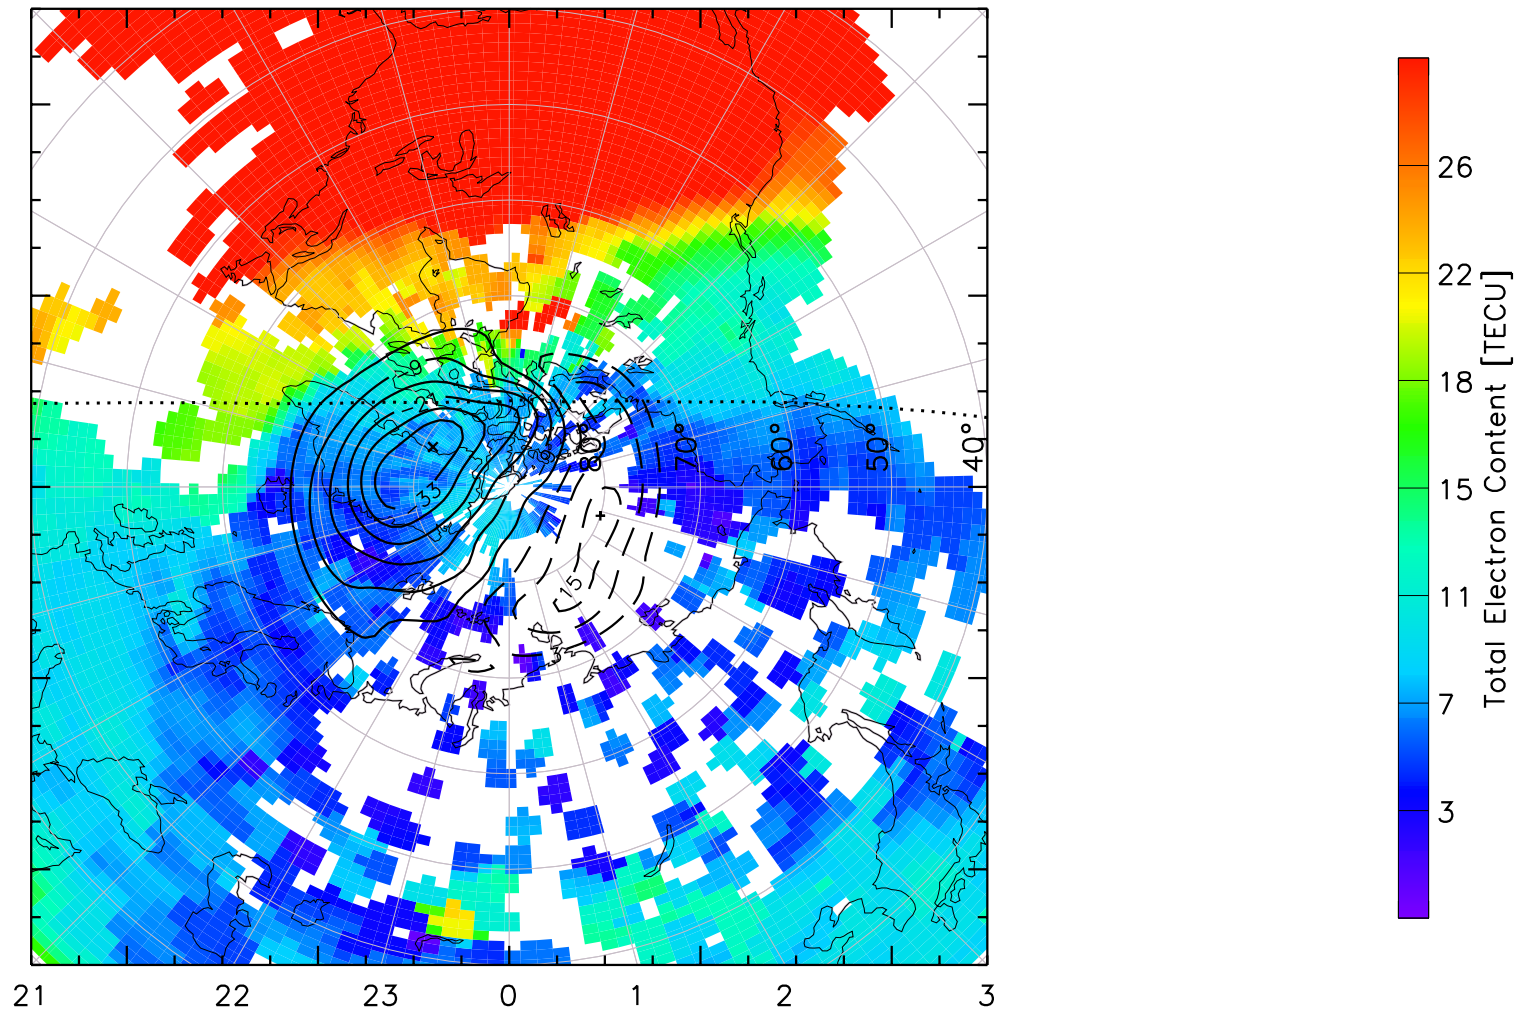

TOTAL ELECTRON CONTENT 13/Nov/2012 18:05:00.0
Median Filtered, Threshold = 0.10 to
13/Nov/2012 18:10:00.0