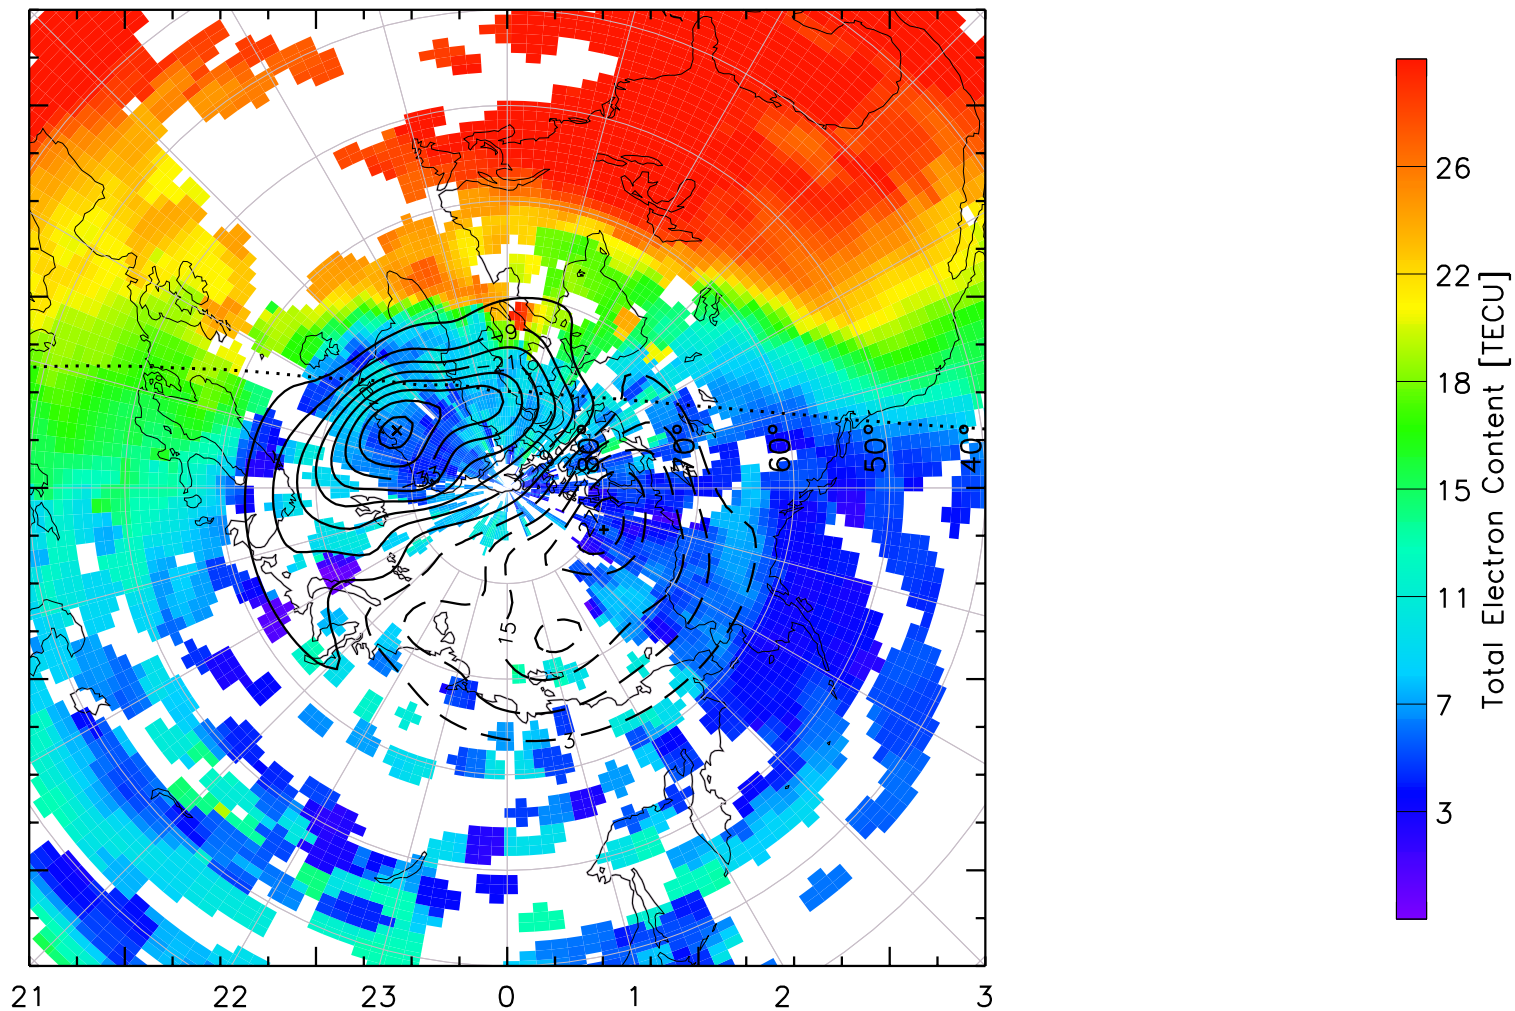

TOTAL ELECTRON CONTENT 13/Nov/2012 15:20:00.0
Median Filtered, Threshold = 0.10 to
13/Nov/2012 15:25:00.0