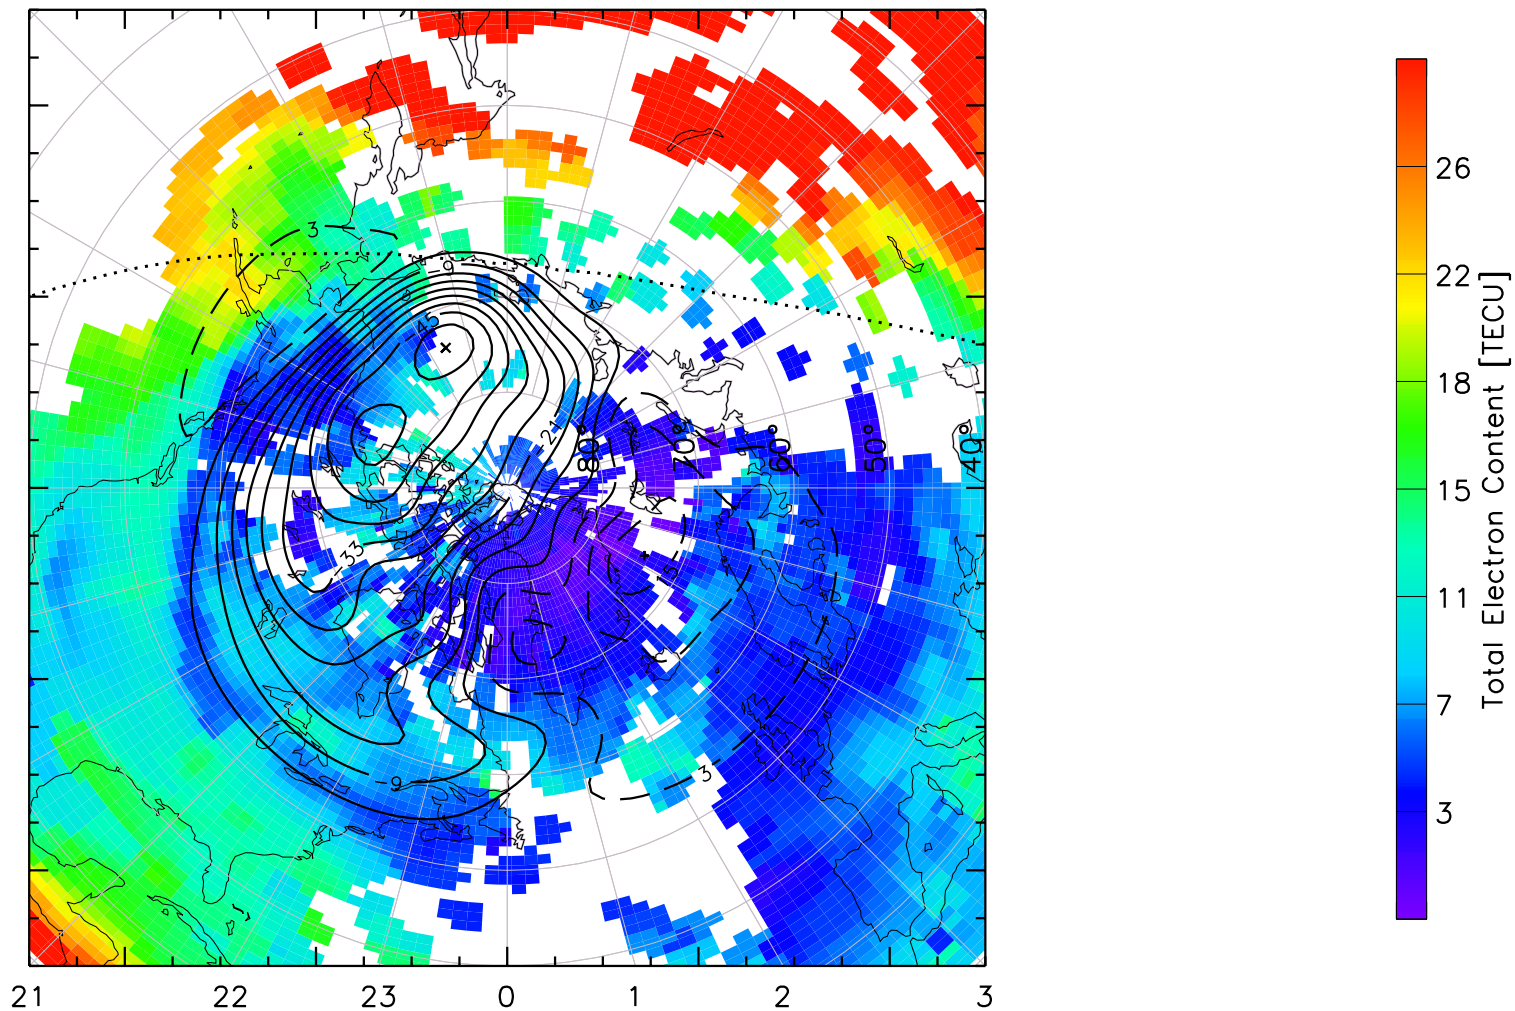

TOTAL ELECTRON CONTENT 14/Nov/2012 02:40:00.0
Median Filtered, Threshold = 0.10 to
14/Nov/2012 02:45:00.0