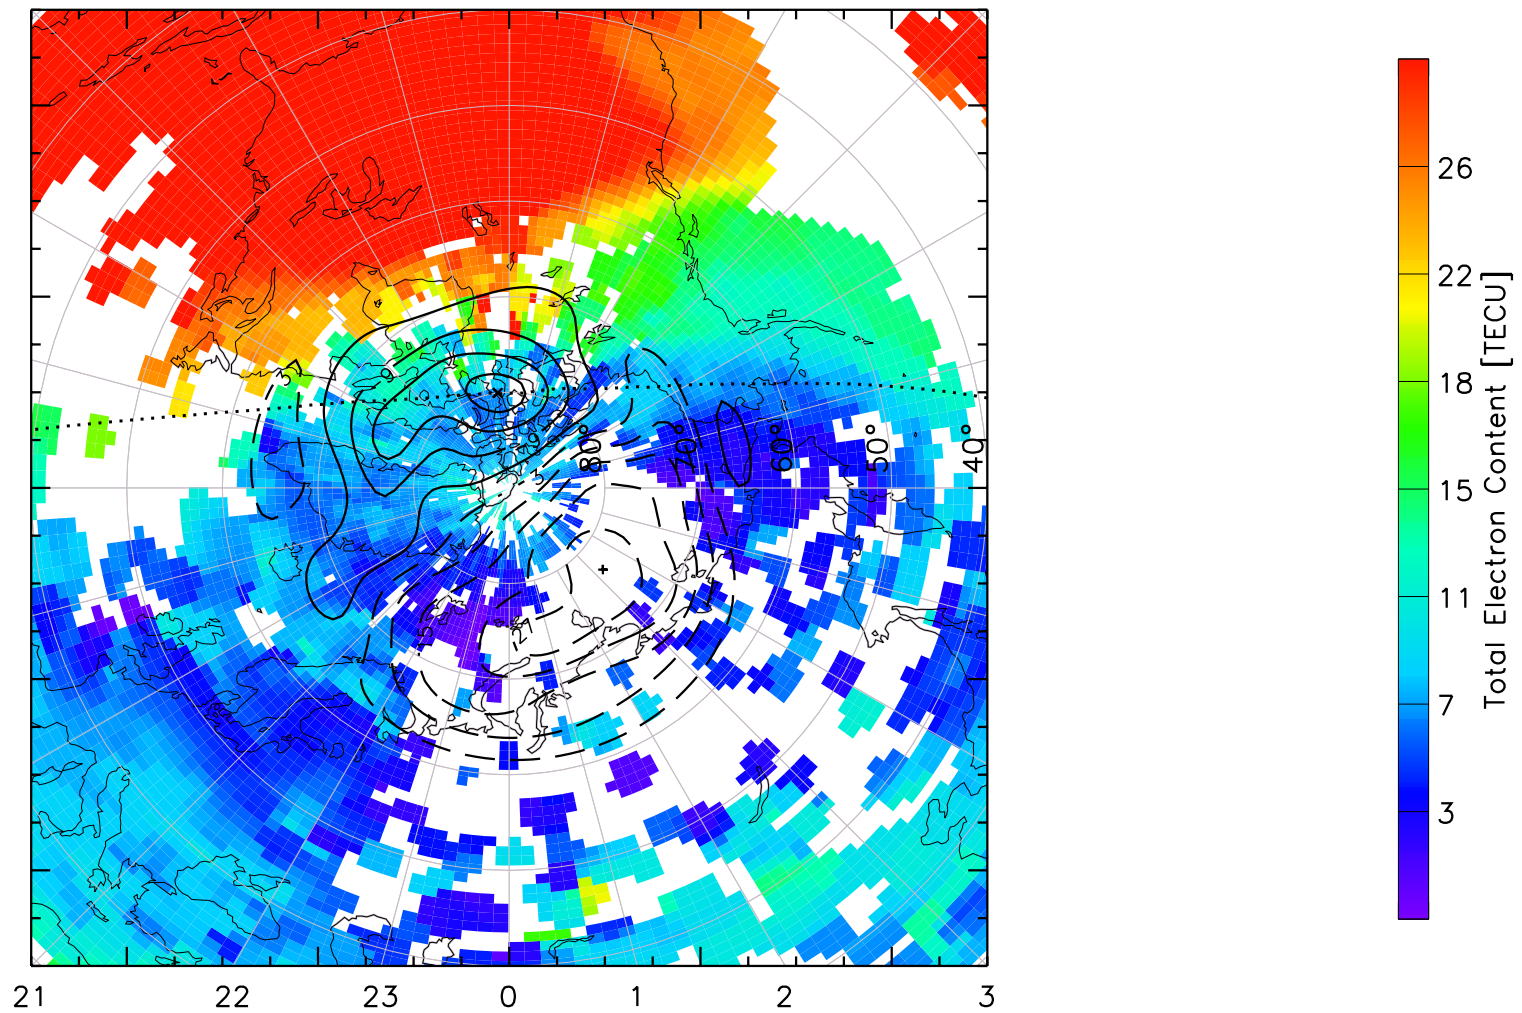

TOTAL ELECTRON CONTENT 13/Nov/2012 19:15:00.0
Median Filtered, Threshold = 0.10 to
13/Nov/2012 19:20:00.0