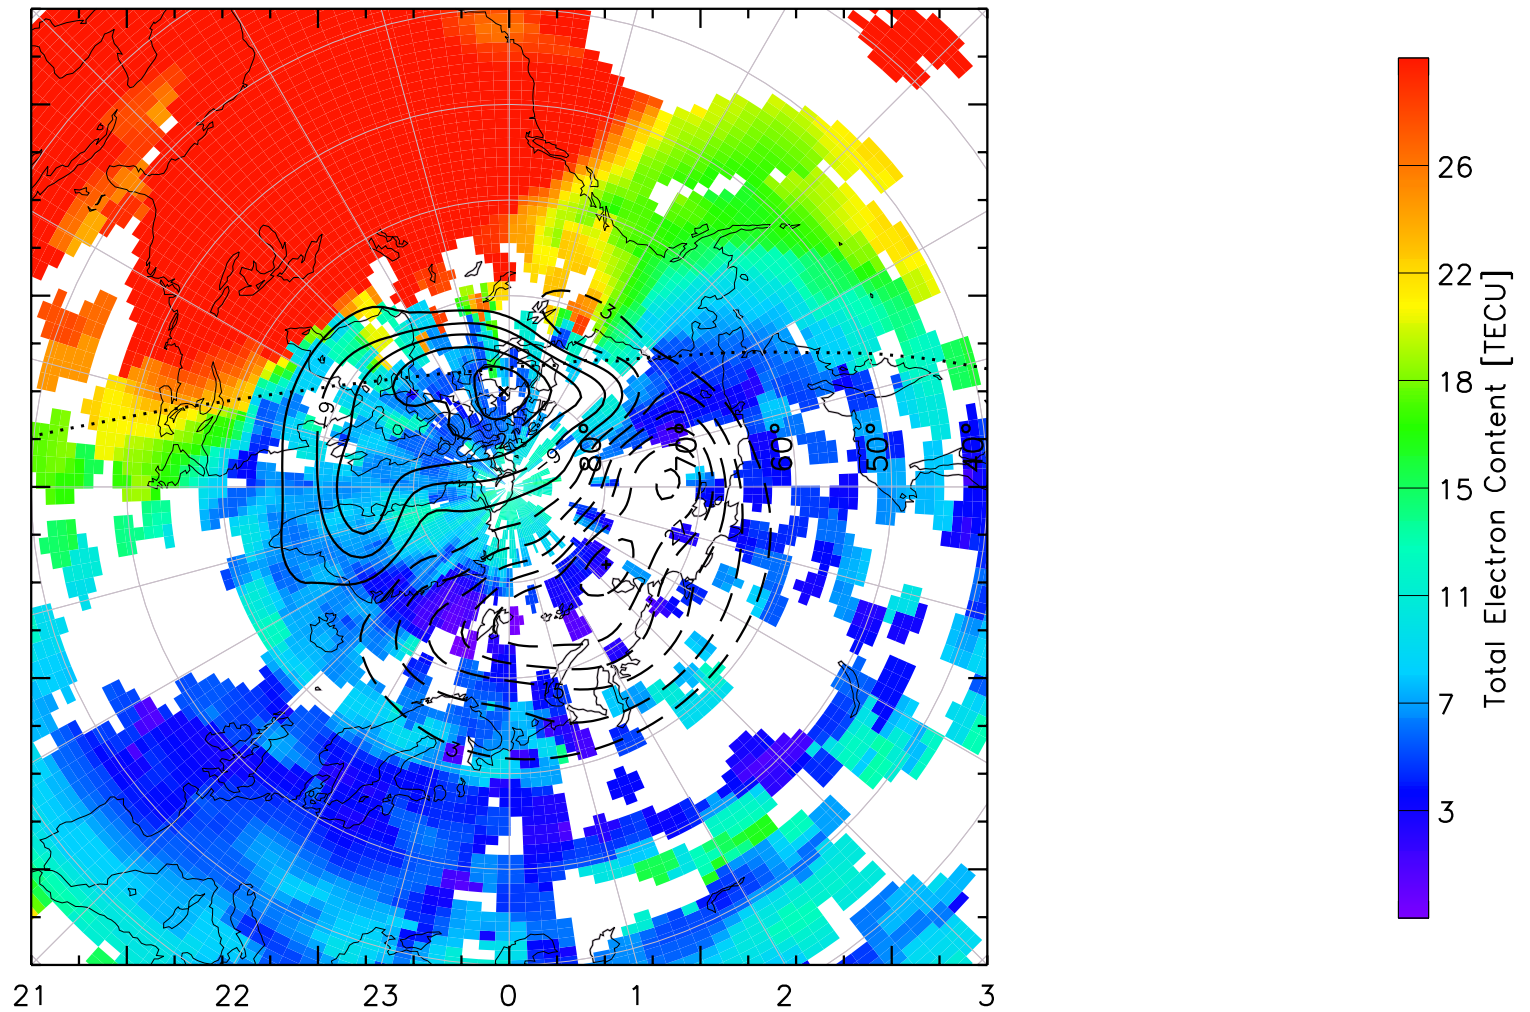

TOTAL ELECTRON CONTENT 13/Nov/2012 20:40:00.0
Median Filtered, Threshold = 0.10 to
13/Nov/2012 20:45:00.0