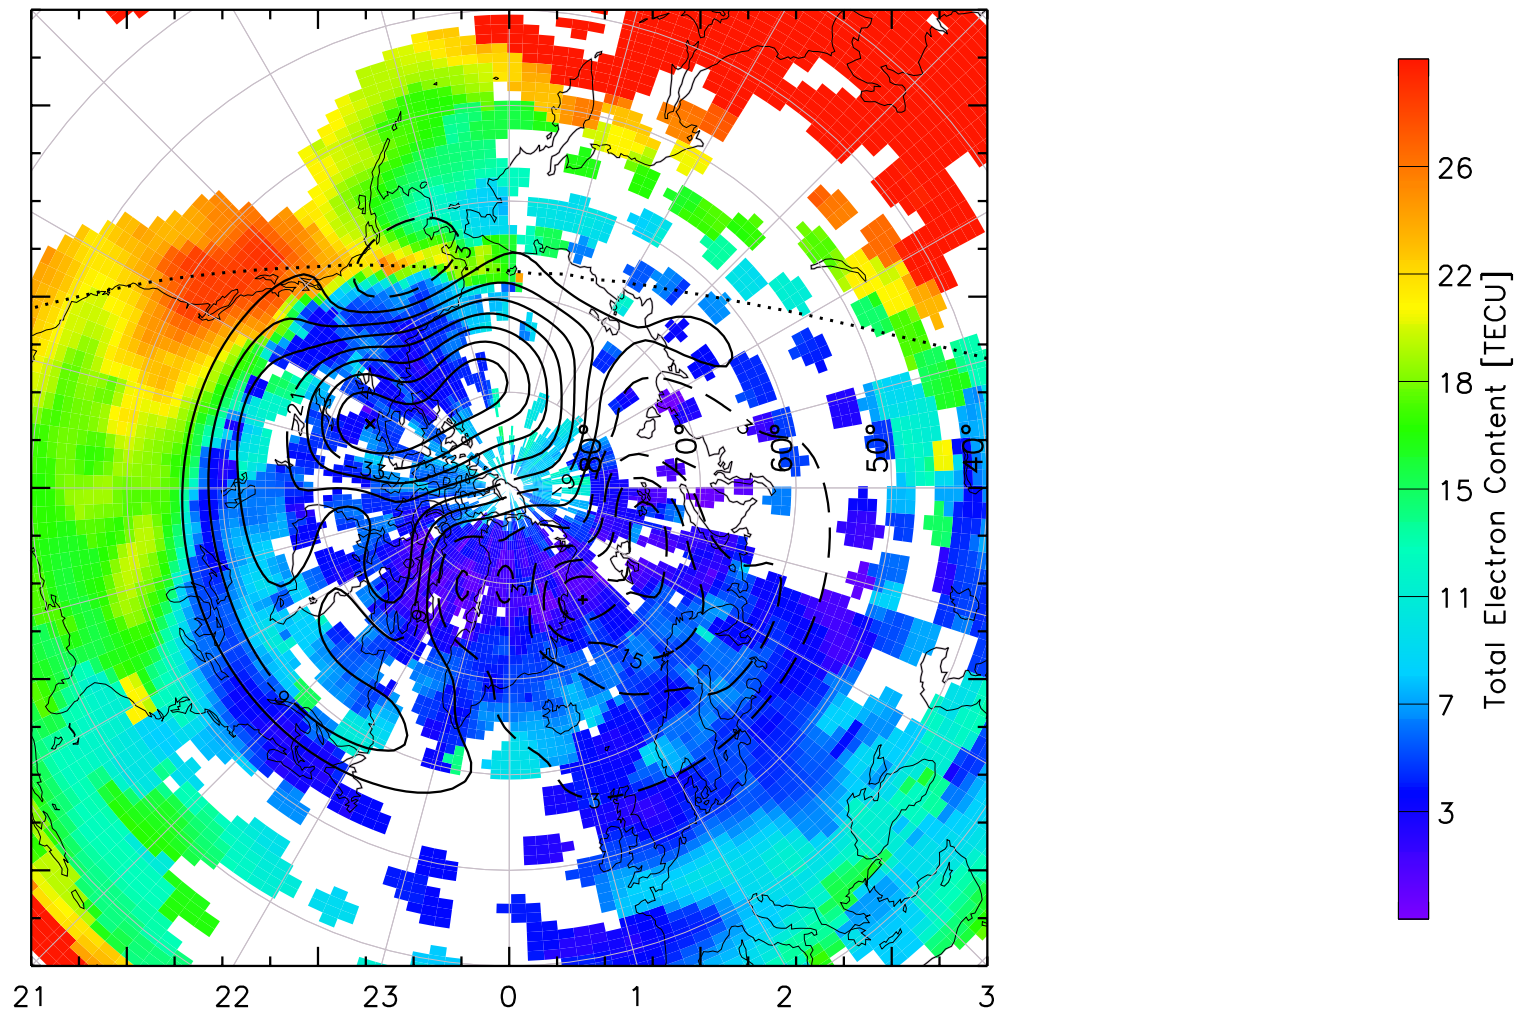

TOTAL ELECTRON CONTENT 14/Nov/2012 00:55:00.0
Median Filtered, Threshold = 0.10 to
14/Nov/2012 01:00:00.0