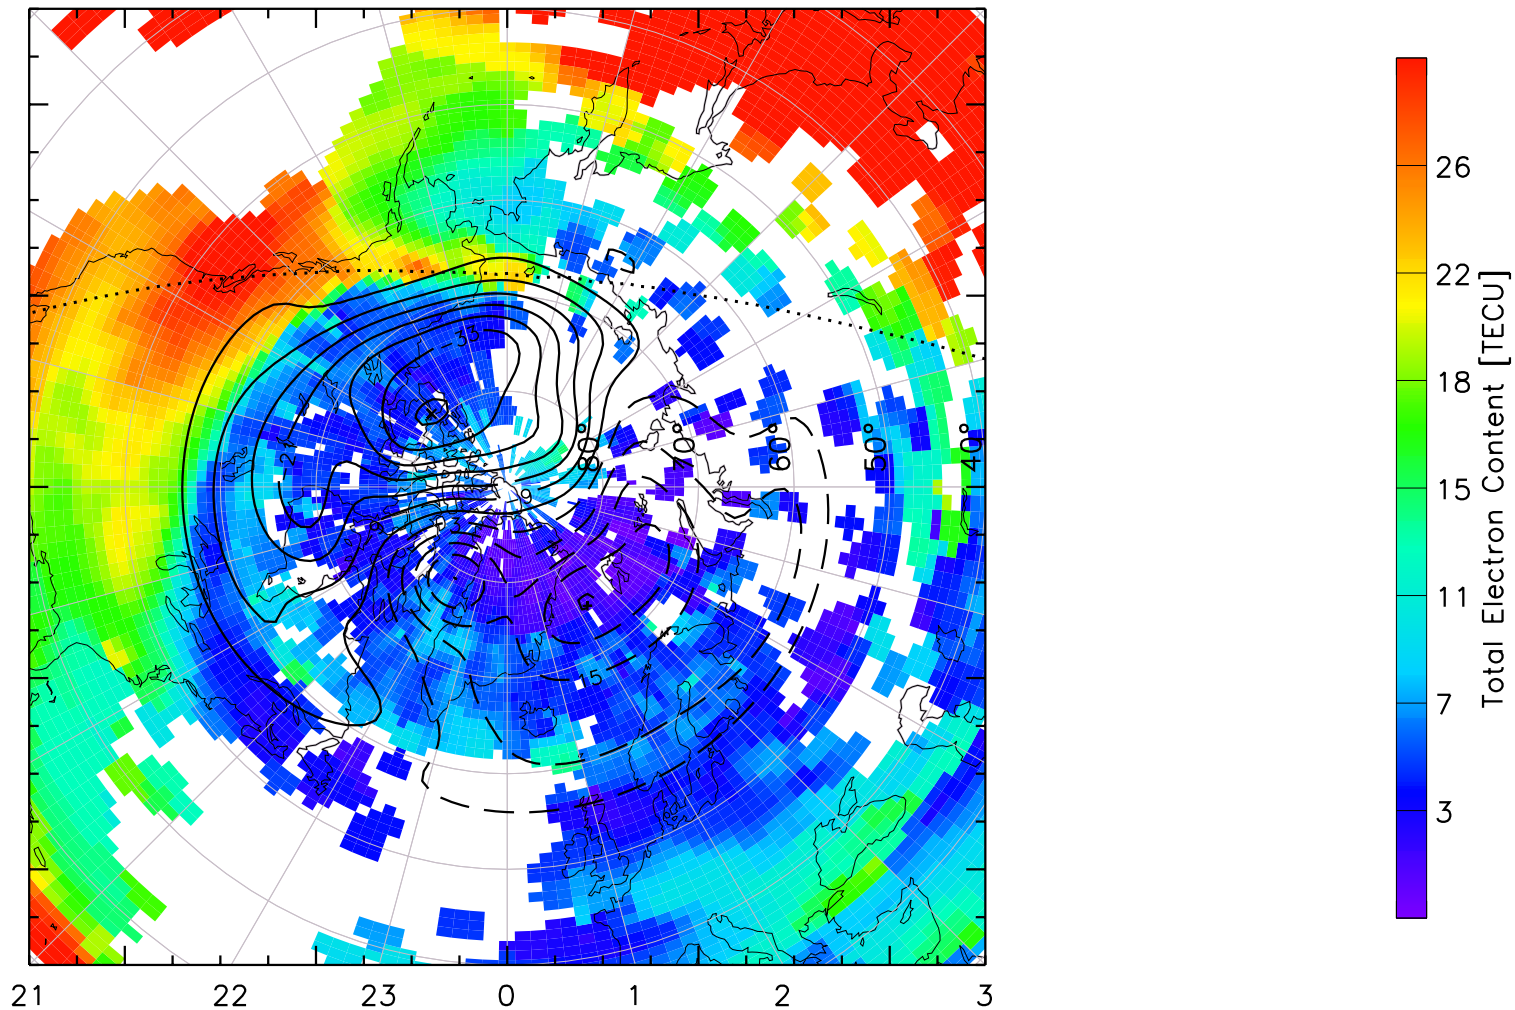

TOTAL ELECTRON CONTENT 14/Nov/2012 00:35:00.0
Median Filtered, Threshold = 0.10 to
14/Nov/2012 00:40:00.0