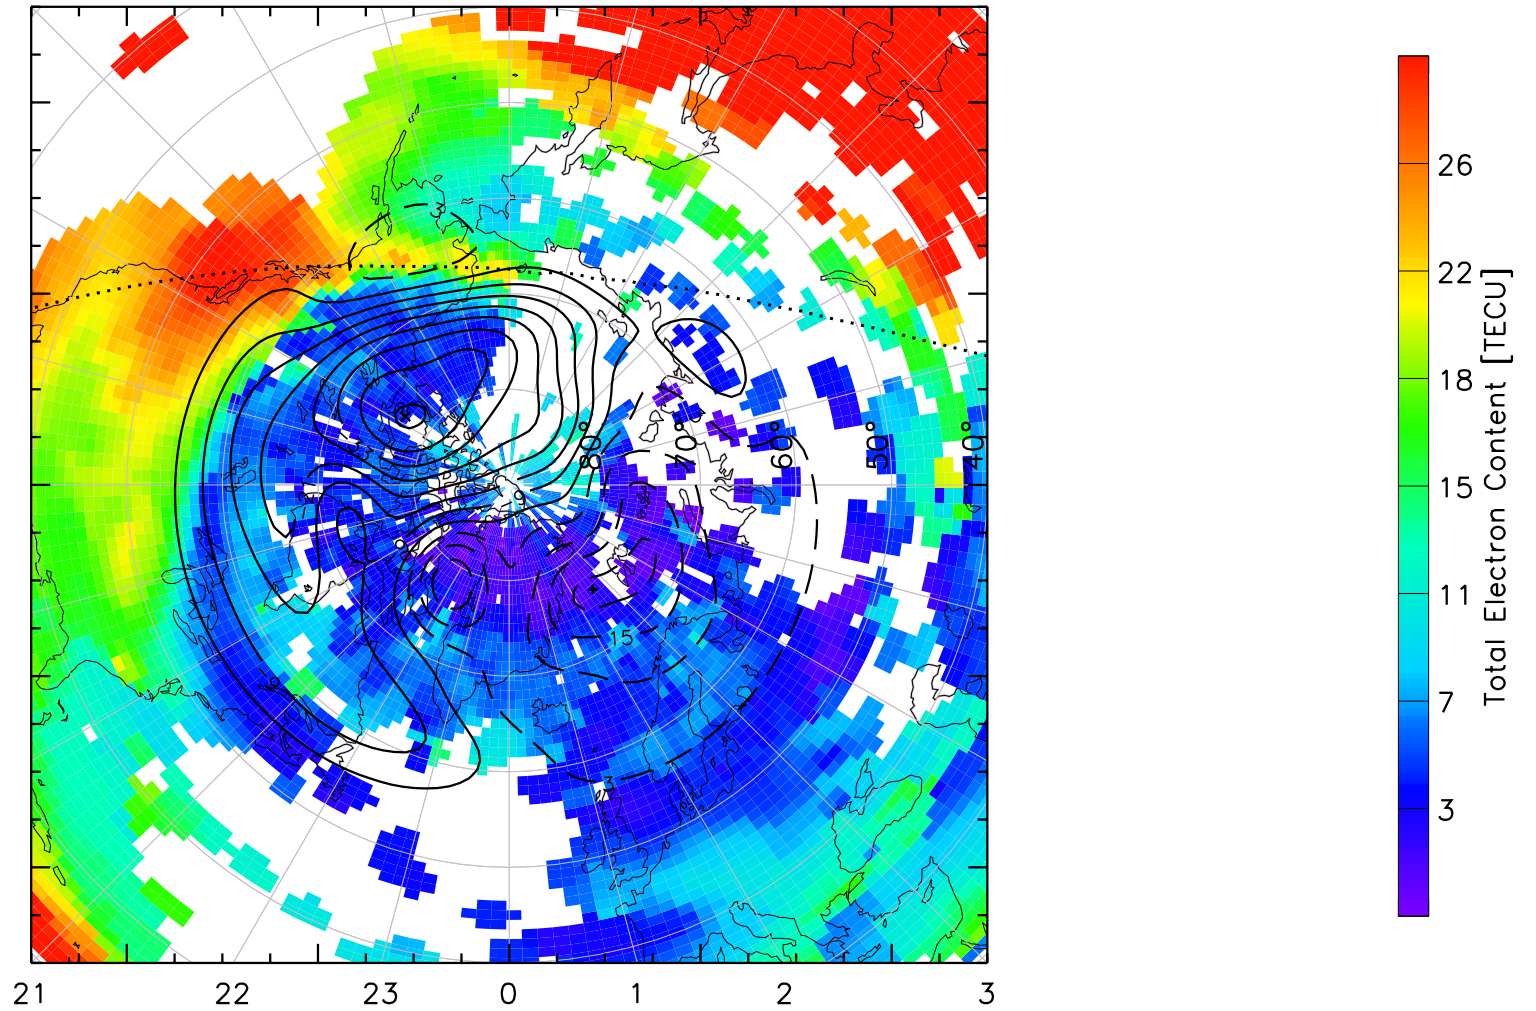

TOTAL ELECTRON CONTENT 14/Nov/2012 00:45:00.0
Median Filtered, Threshold = 0.10 to
14/Nov/2012 00:50:00.0