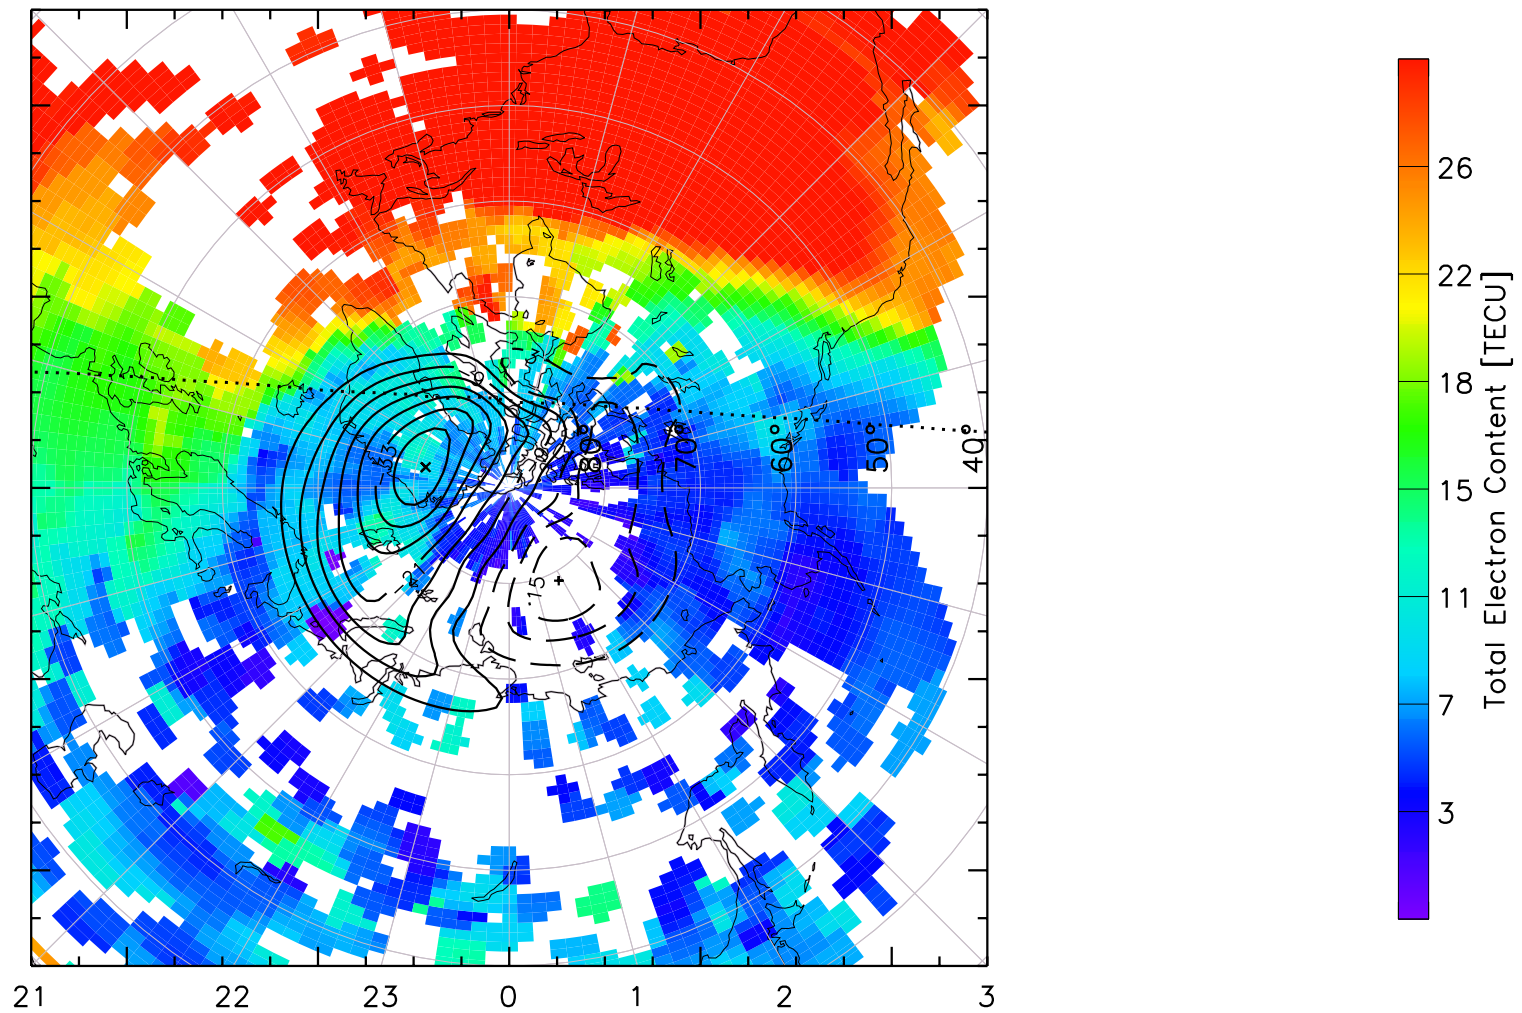

TOTAL ELECTRON CONTENT 13/Nov/2012 16:20:00.0
Median Filtered, Threshold = 0.10 to
13/Nov/2012 16:25:00.0