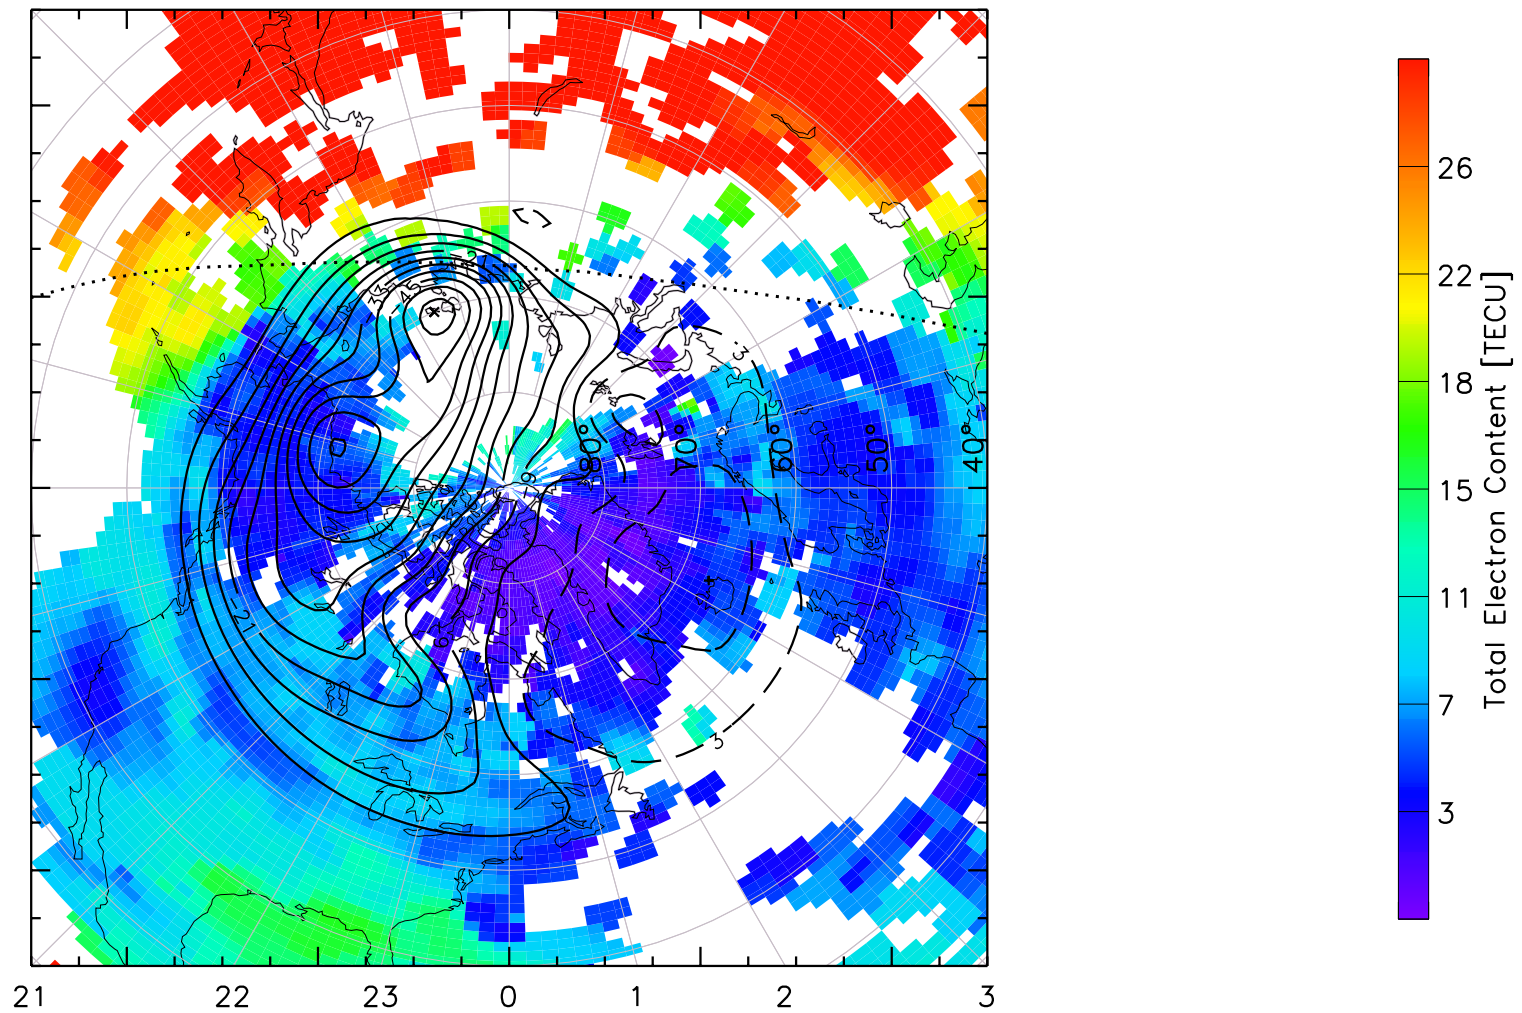

TOTAL ELECTRON CONTENT 14/Nov/2012 04:00:00.0
Median Filtered, Threshold = 0.10 to
14/Nov/2012 04:05:00.0