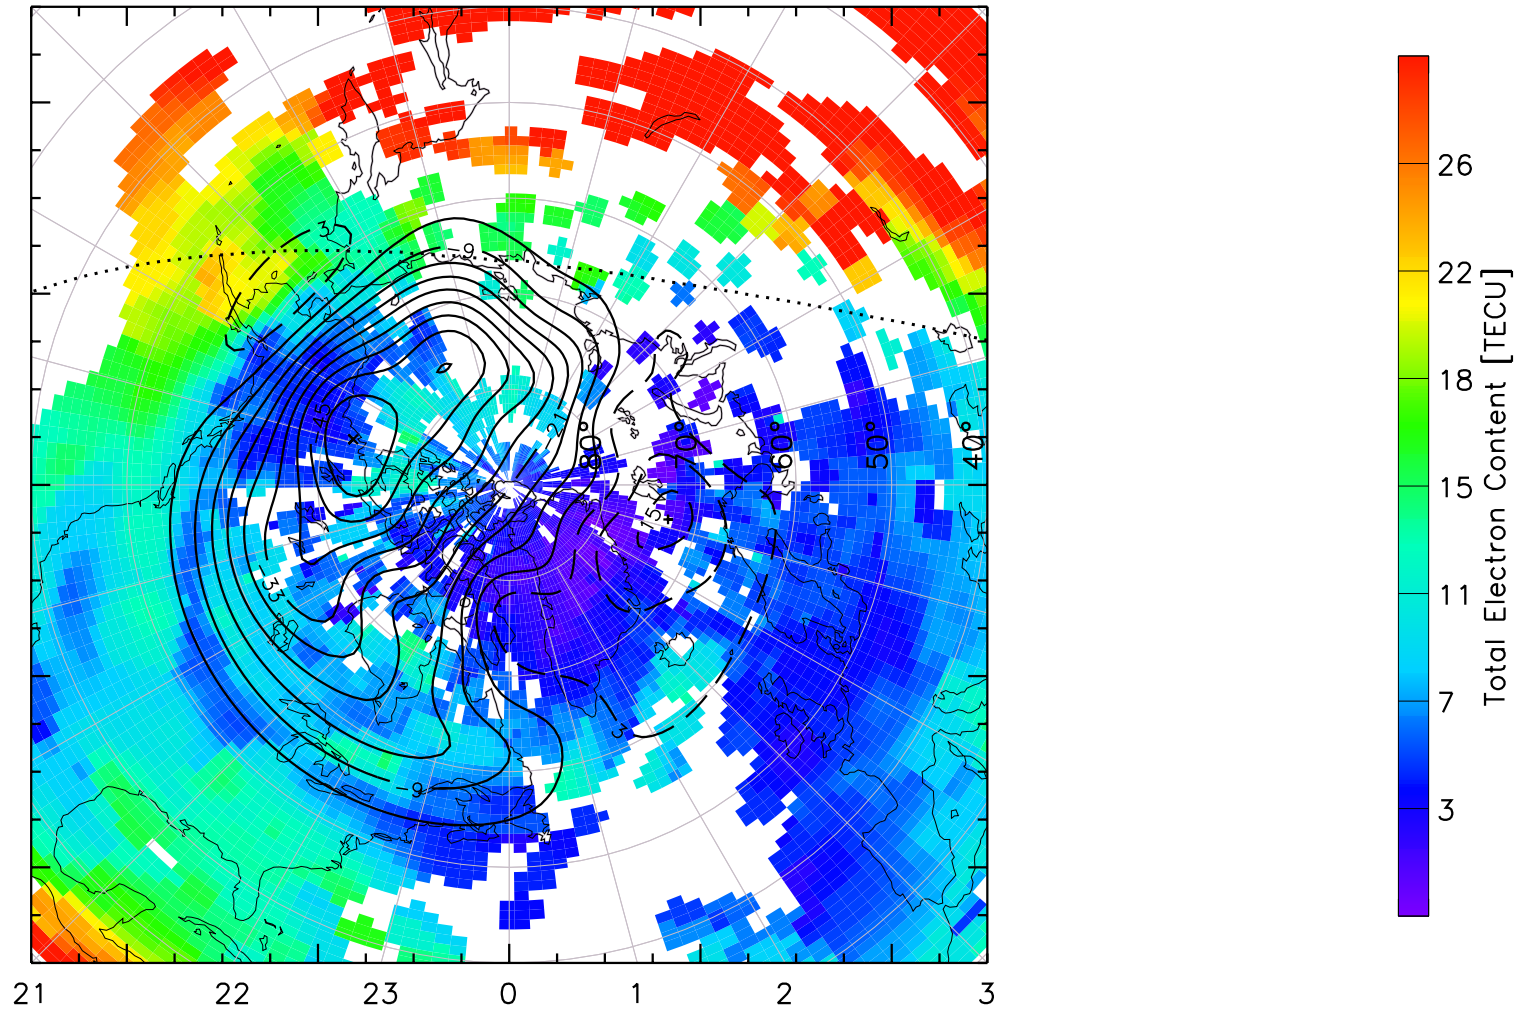

TOTAL ELECTRON CONTENT 14/Nov/2012 02:55:00.0
Median Filtered, Threshold = 0.10 to
14/Nov/2012 03:00:00.0