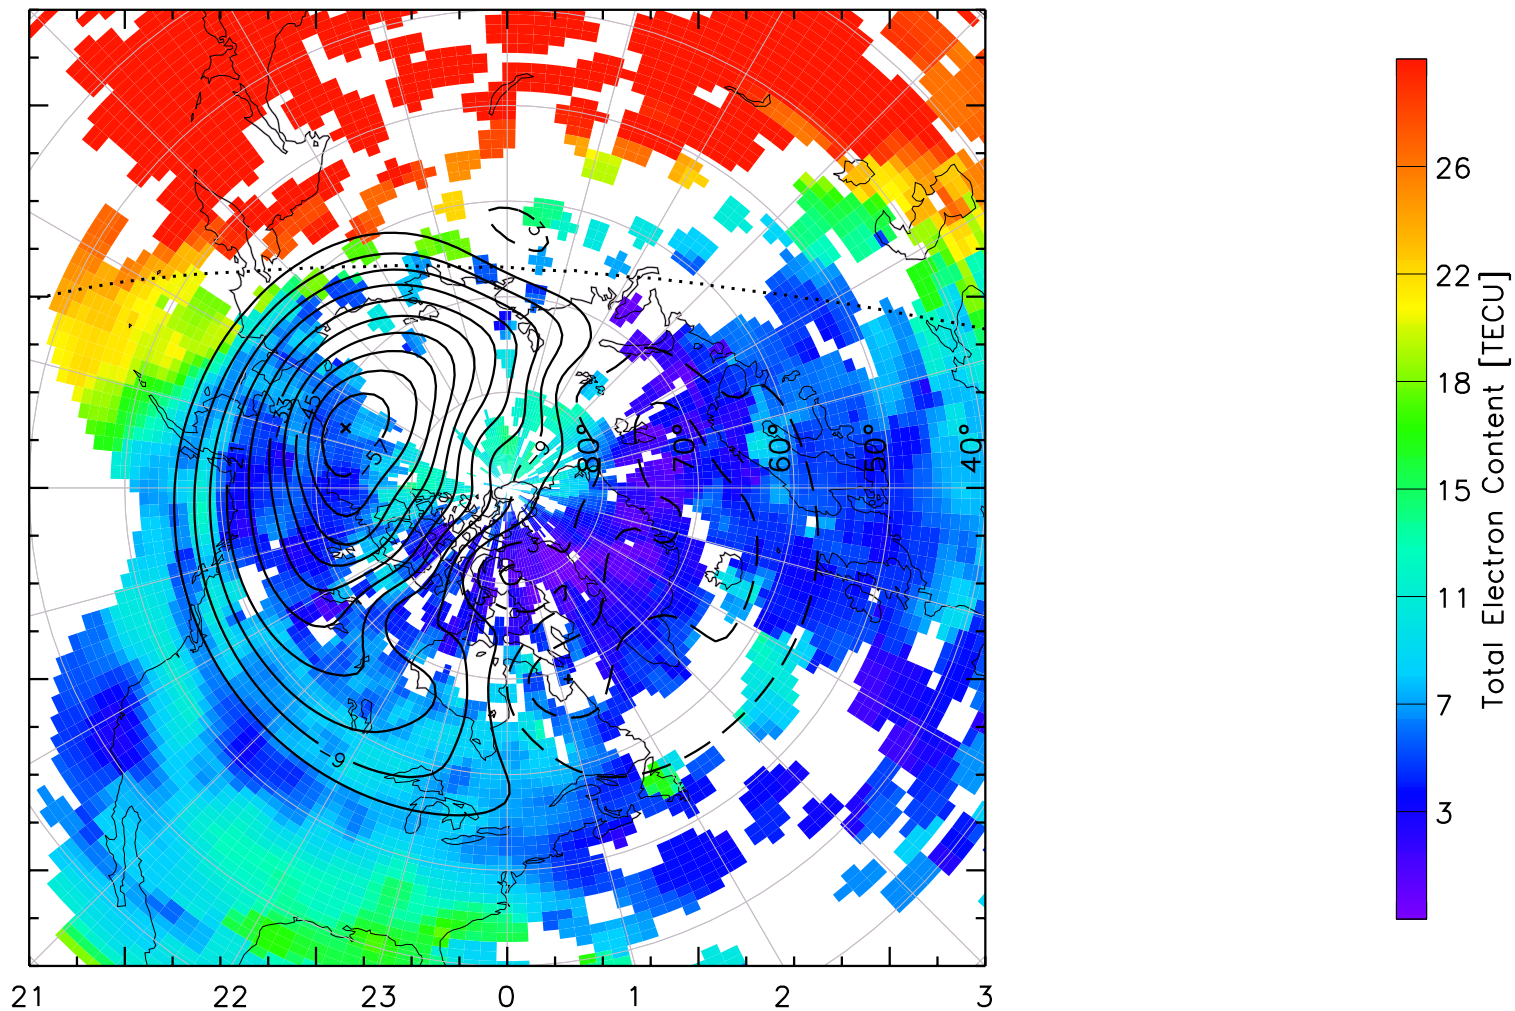

TOTAL ELECTRON CONTENT 14/Nov/2012 04:25:00.0
Median Filtered, Threshold = 0.10 to
14/Nov/2012 04:30:00.0