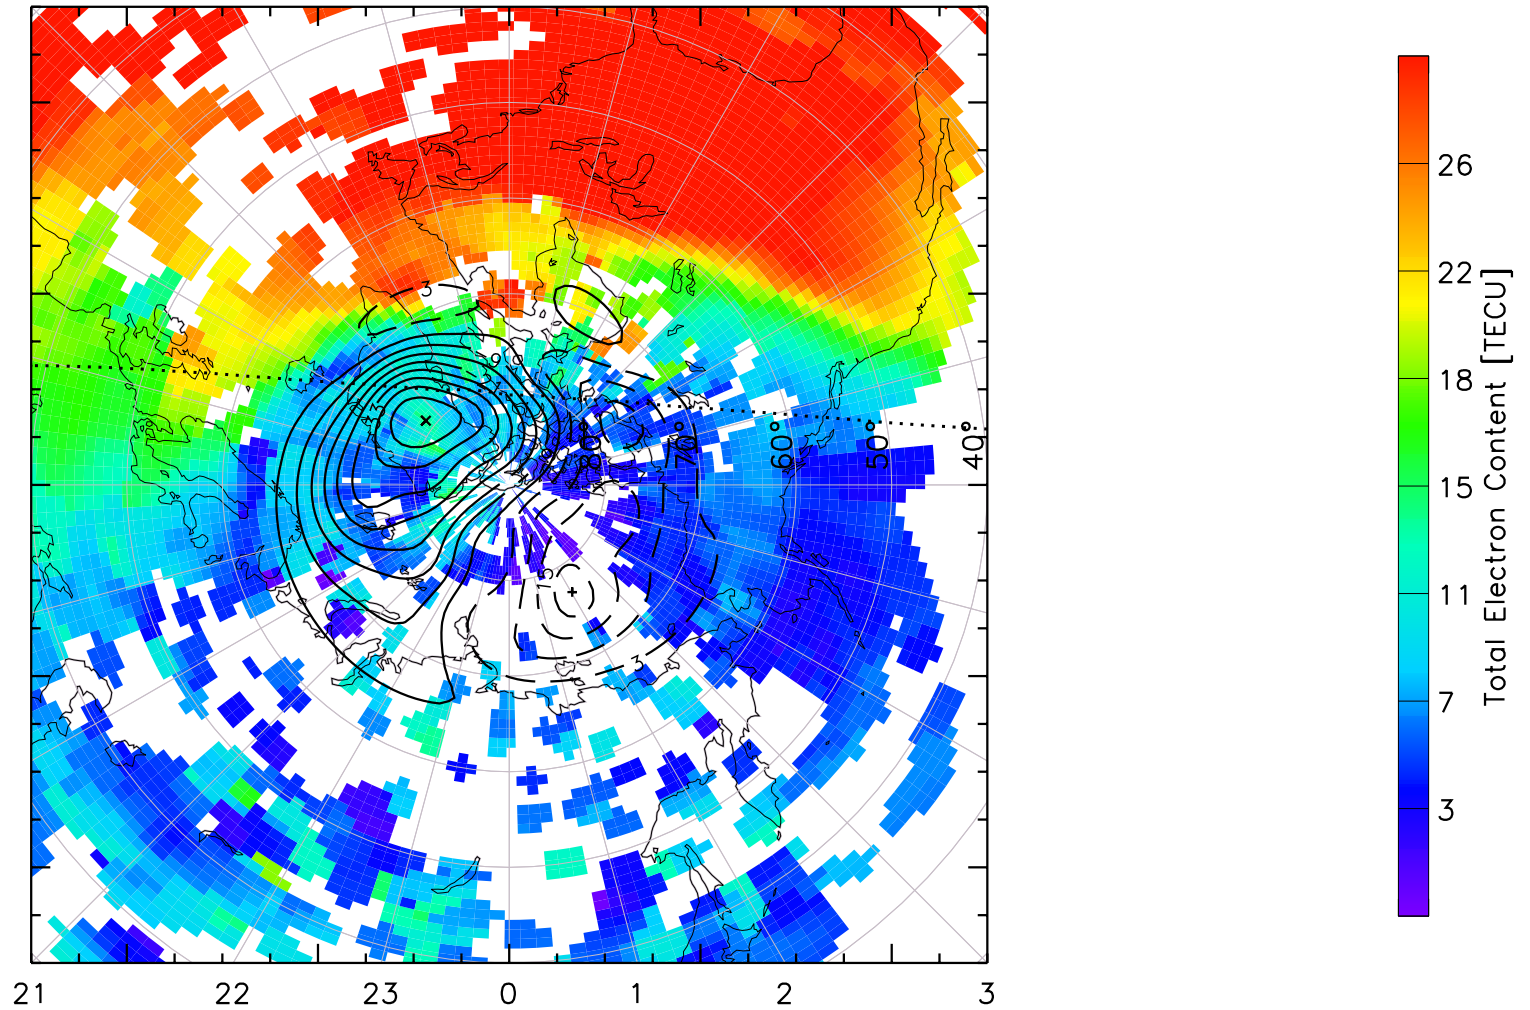

TOTAL ELECTRON CONTENT 13/Nov/2012 15:55:00.0
Median Filtered, Threshold = 0.10 to
13/Nov/2012 16:00:00.0