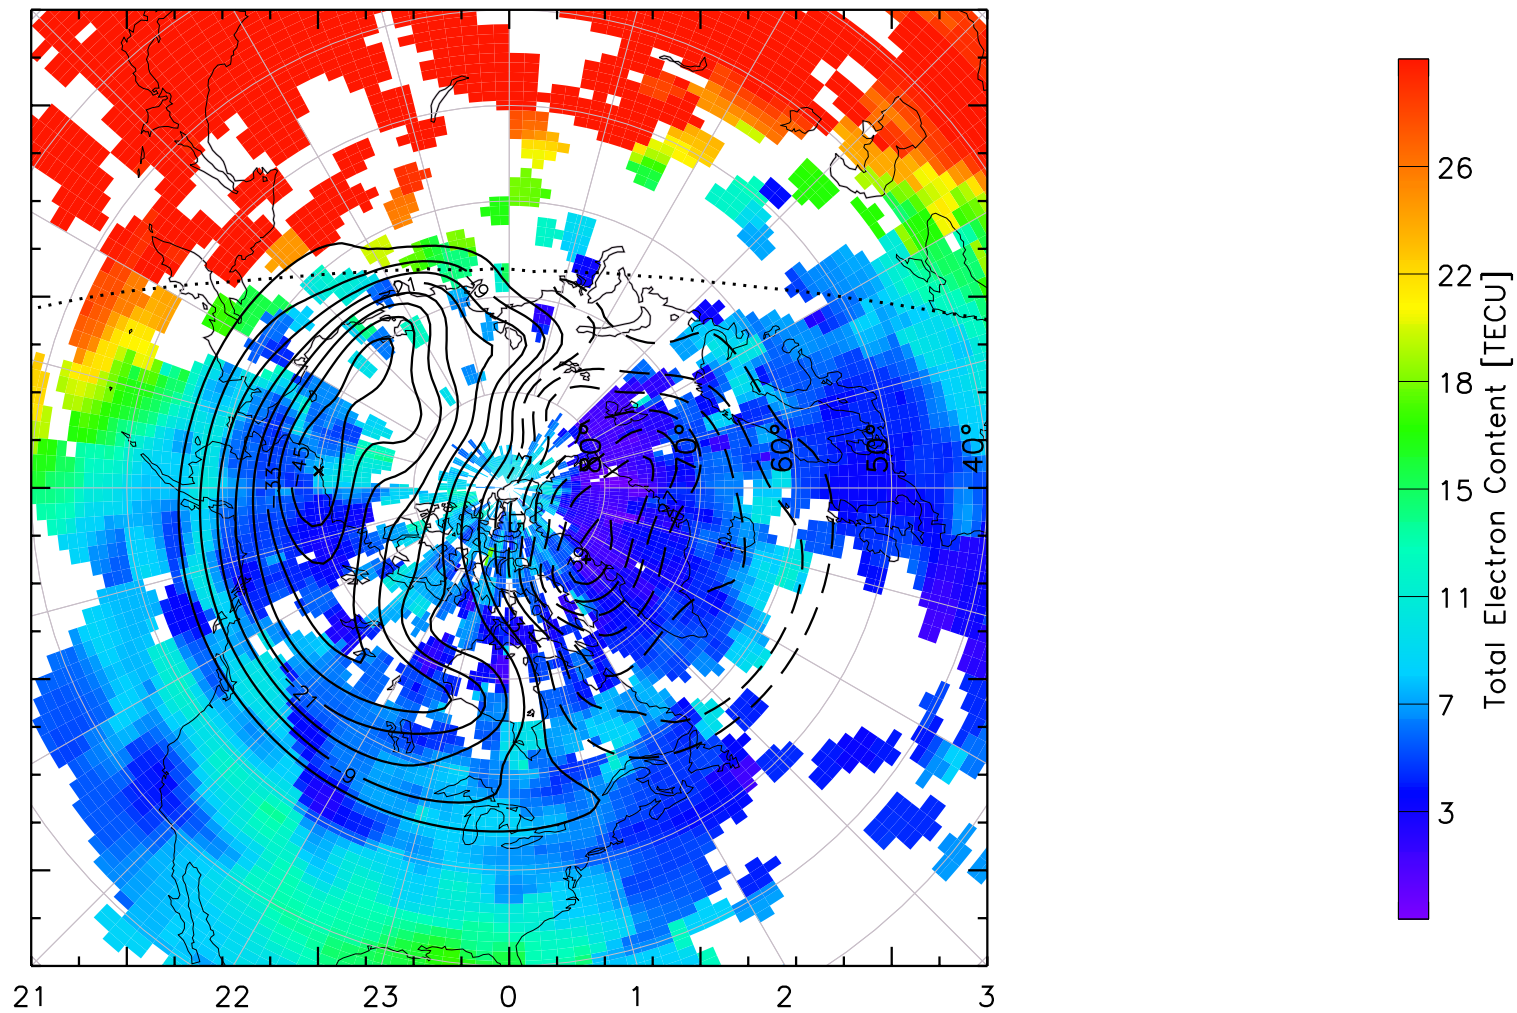

TOTAL ELECTRON CONTENT 14/Nov/2012 05:00:00.0
Median Filtered, Threshold = 0.10 to
14/Nov/2012 05:05:00.0