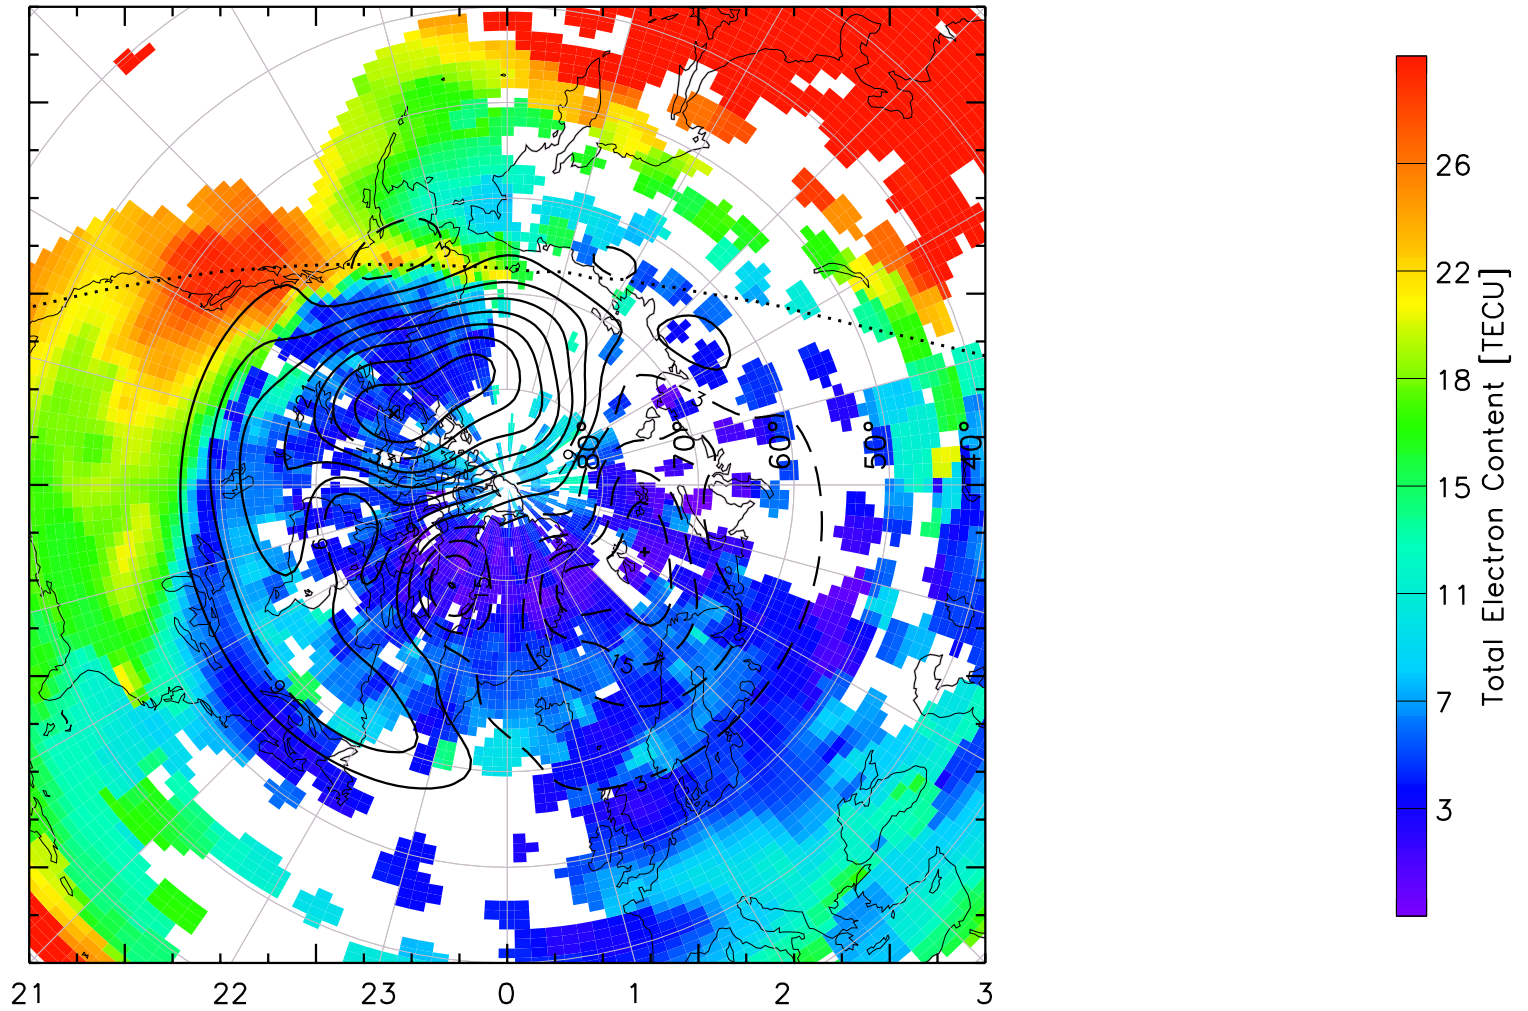

TOTAL ELECTRON CONTENT 14/Nov/2012 00:50:00.0
Median Filtered, Threshold = 0.10 to
14/Nov/2012 00:55:00.0